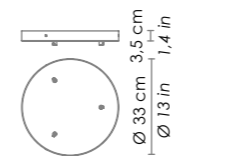

LGR0023 grigio / grey
LGR0033 bianco / white

Rosone per sospensione 3
luci / canopy for hanging
lamp 3 lights