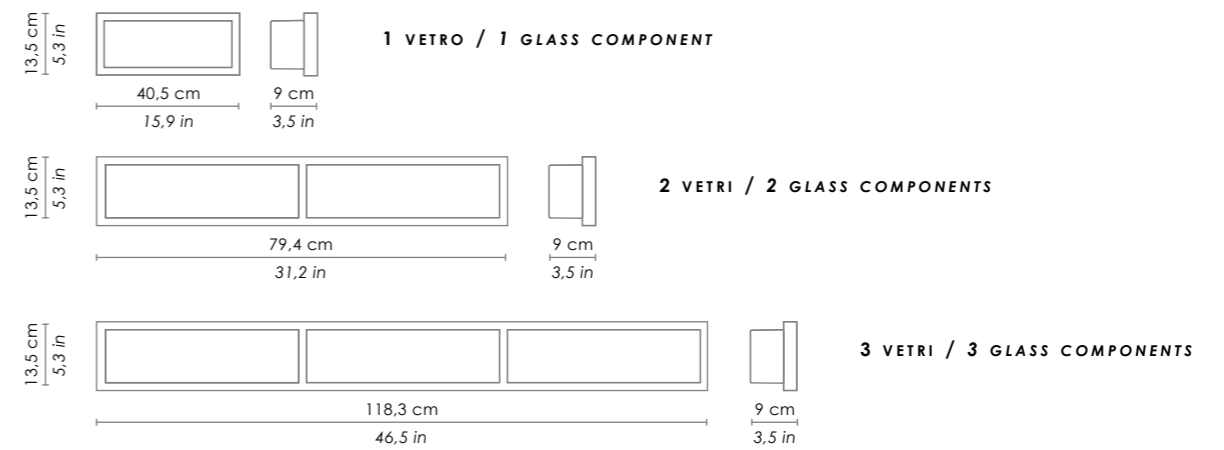

PARETE - SOFFITTO
WALL - CEILING