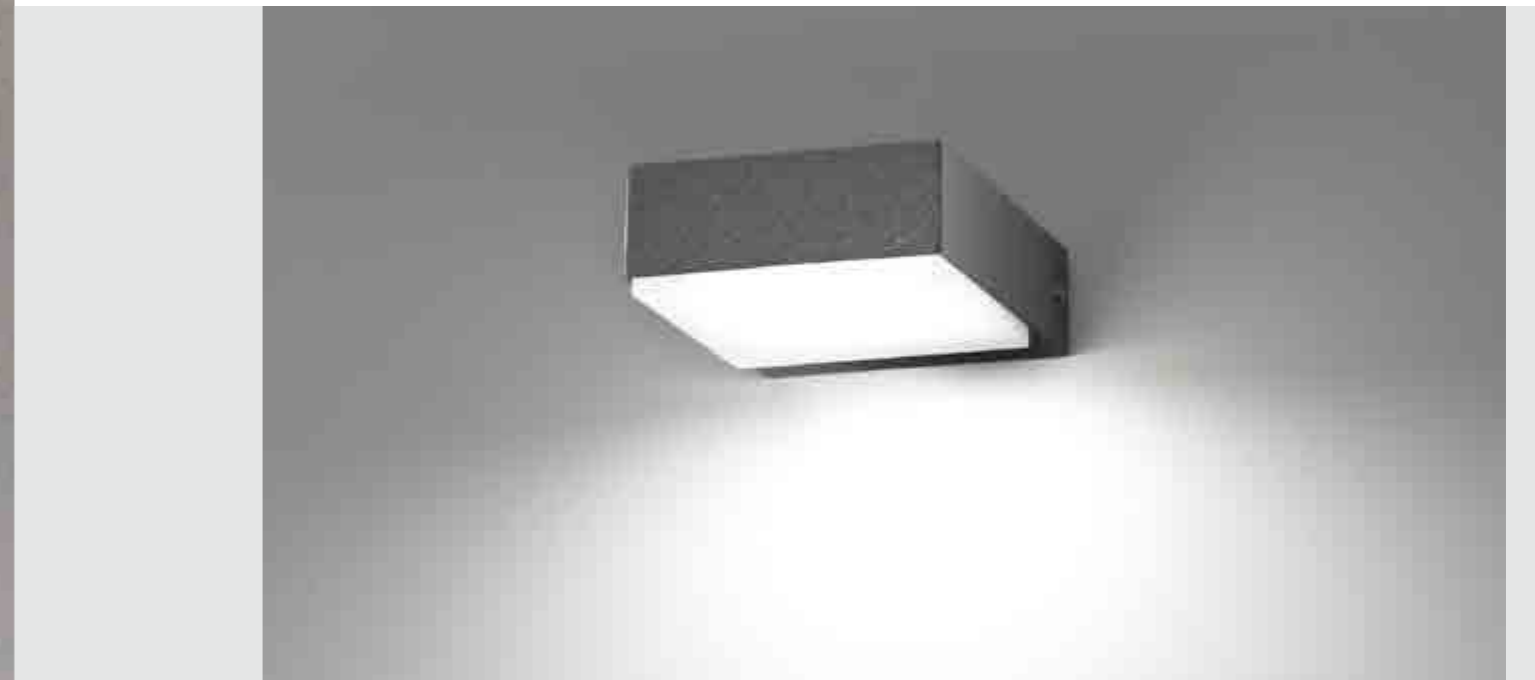

PARETE
WALL