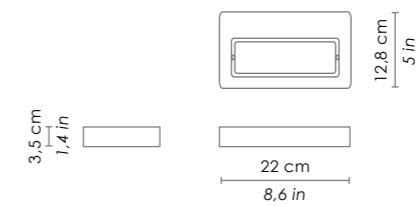

LED - 3000K - CRI>80 - 220-240V CE IP54

DIMENSIONS	CODE	METAL PART FINISHES		TOTAL ABSORPTION	LUMEN LAMP
		BIANCO WHITE	GRIGIO SCURO DARK GREY		
parete - soffitto wall - ceiling	LD0170	B3	G3	11 W	668 lm

FINITURA PARTI METALLICHE / METAL PART FINISHES

Bianco / white

Grigio scuro / dark grey