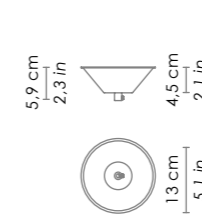

LGR0006 grigio / grey
LGR0016 bianco / white

Rosone per sospensione 1 luce /
canopy for hanging lamp 1 light