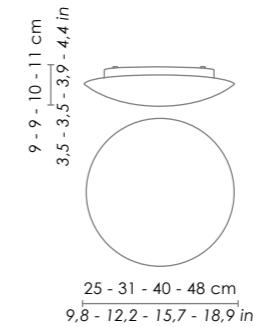

A collection of wall and ceiling lamps in satin finish triplex opal blown glass. White painted metal parts. Twist-lock system for the glass component.

**E27 220-240V € IP20**

	DIMENSIONS	CODE	LAMP CONNECTION	WATT MAX
parete - soffitto / wall - ceiling	Ø 25 cm / Ø 9,8 in	<b>LL6110</b>	E27	1 x 42 HS
	Ø 31 cm / Ø 12,2 in	<b>LL6111</b>	E27	1 x 52 HS
	Ø 40 cm / Ø 15,7 in	<b>LL6112</b>	E27	2 x 52 HS
	Ø 48 cm / Ø 18,9 in	<b>LL6113</b>	E27	3 x 52 HS