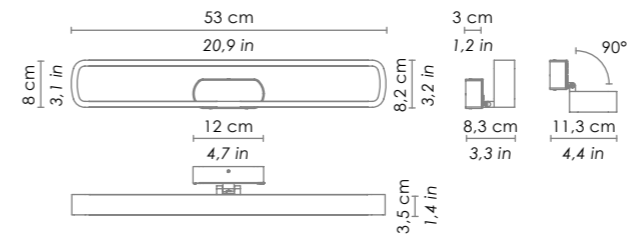

PARETE WALL

LED - 3000K - CRI>80 - 100-240V CE IP20

	DIMENSIONS	CODE	POWER LED	TOTAL ABSORPTION	LUMEN LED BOARD	LUMEN LAMP
parete	53 - h 8,2 cm / 20,9 - h 3,2 in	LD0377B3	18 W	20 W	2000 lm	1400 lm
wall	h 38,5 - 8 cm / h 15,1 - 3,1 in	LD0378B3	11 W	12 W	1230 lm	860 lm