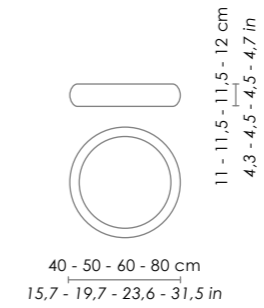

PARETE - SOFFITTO
WALL - CEILING