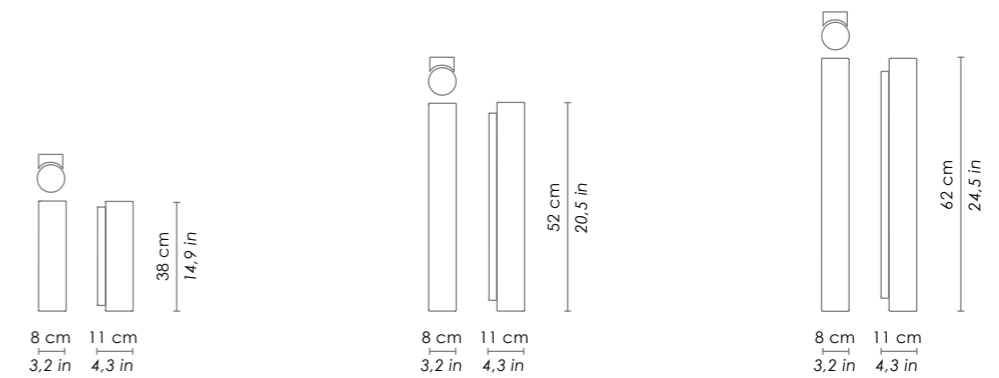

LED 220-240V - 3000K - CRI>80 - C<€ IP20

	DIMENSIONS	CODE	POWER LED	TOTAL ABSORPTION	LUMEN LAMP
parete wall	8 x 38 x 11 cm / 3,2 x 14,9 x 4,3 in	LD9591B3	12 W	15,2 W	1485 lm
	8 x 52 x 11 cm / 3,2 x 20,5 x 4,3 in	LD9592B3	15 W	16,3 W	1529 lm
	8 x 62 x 11 cm / 3,2 x 24,5 x 4,3 in	LD9593B3	22 W	27,5 W	2462 lm

Posizionamento sia verticale sia orizzontale. Con placca di chiusura per i lati aperti. **Vetro lucido**
vertical or horizontal. End plate for closing open sides. **Glossy glass.**

AILATI

141