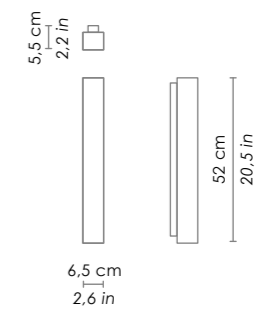

PARETE
WALL

Collezione di lampade a parete in vetro soffiato triplex opale satinato e fonte luminosa a LED. Parti metalliche verniciate bianco opaco.

A collection of wall lamps in satin finish triplex opal blown glass, with a LED light source. Matt white painted metal parts.