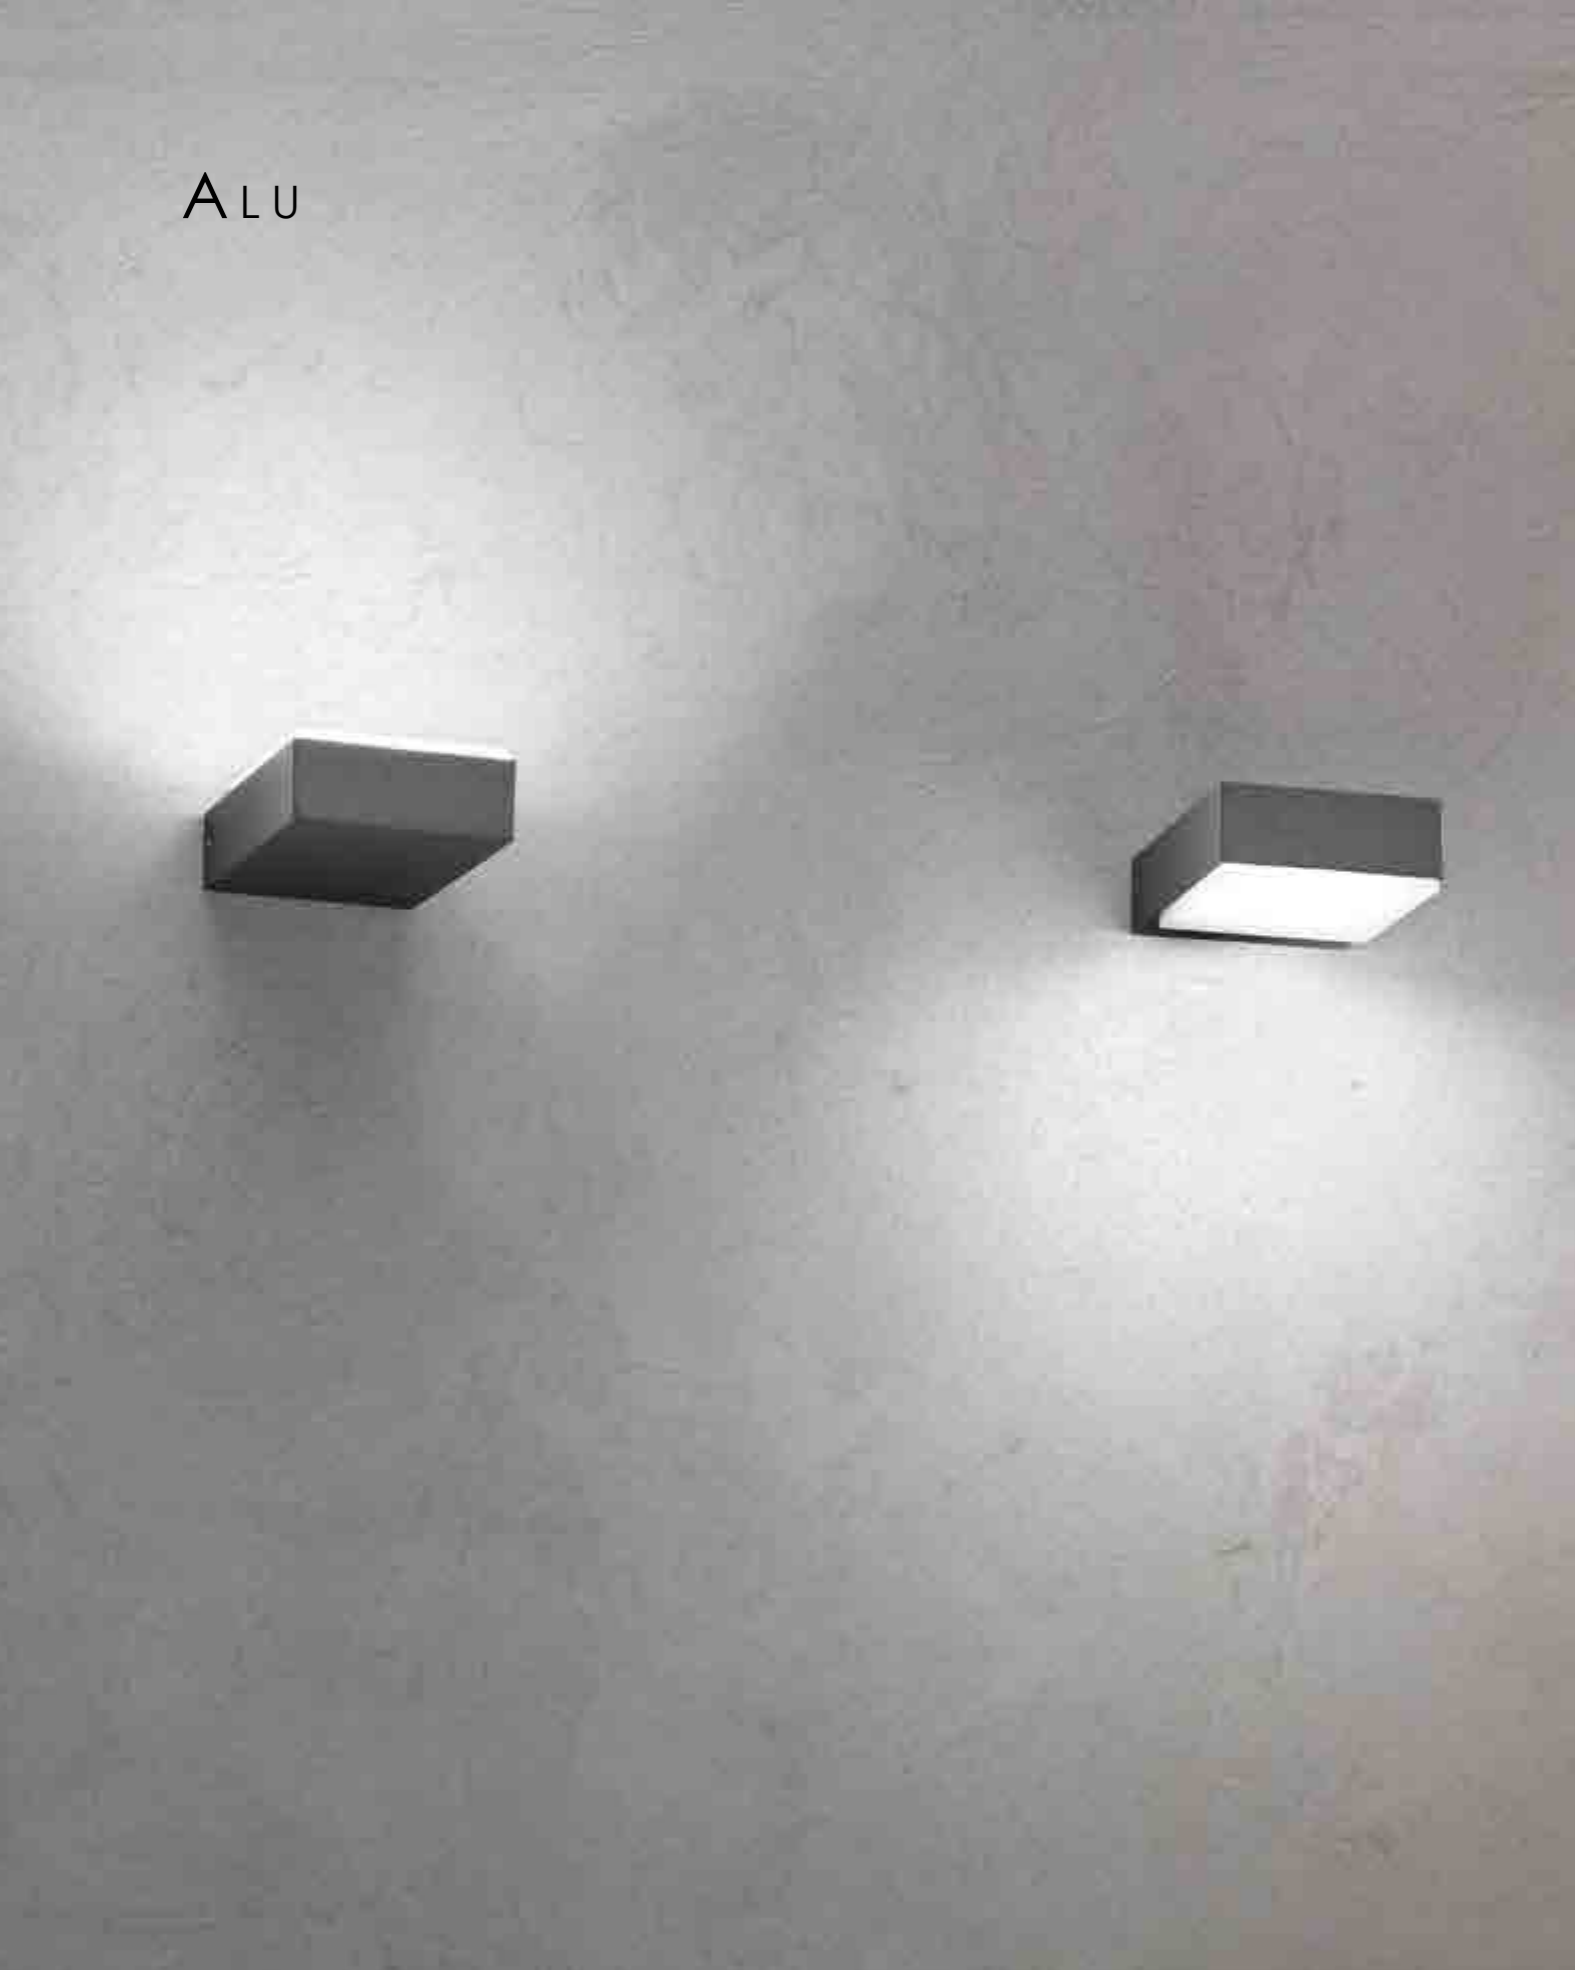

ALU

PARETE
WALL

LED - 3000K - CRI>80 - 220-240V CE IP54

	DIMENSIONS	CODE	METAL PART FINISHES		TOTAL ABSORPTION	LUMEN LAMP
parete wall	11,3 x 15,2 - h 4,7 cm / 4,4 x 6 - h 1,8 in	LD0139	BIANCO WHITE	GRIGIO SCURO DARK GREY	7 W	493 lm

FINITURA PARTI METALLICHE / METAL PART FINISHES

Bianco / white

Grigio scuro / dark grey