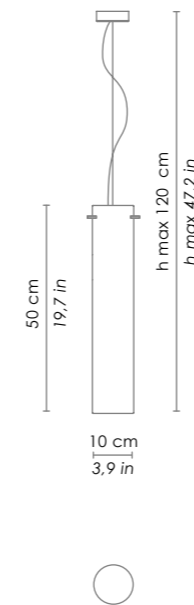

SOSPENSIONE VETRO APERTO
HANGING OPEN GLASS LAMP