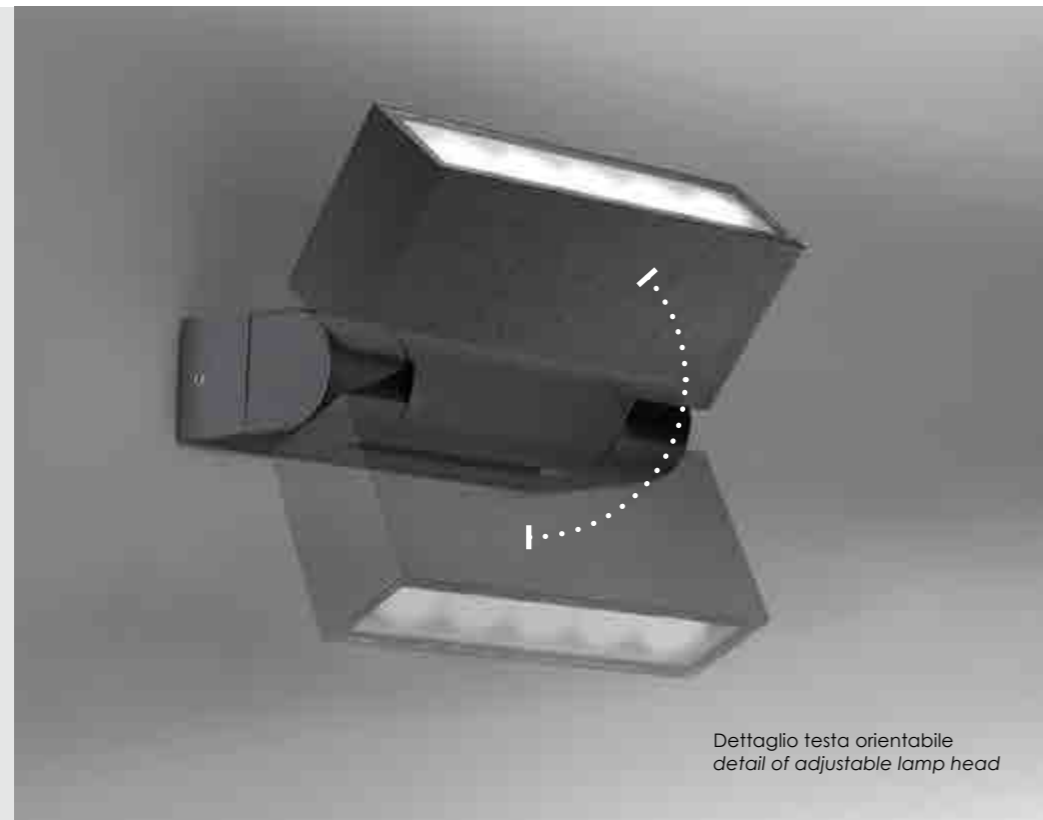

STOLA

PARETE - SOFFITTO
WALL - CEILING

TERRA
FLOOR LAMP

Dettaglio testa orientabile
detail of adjustable lamp head