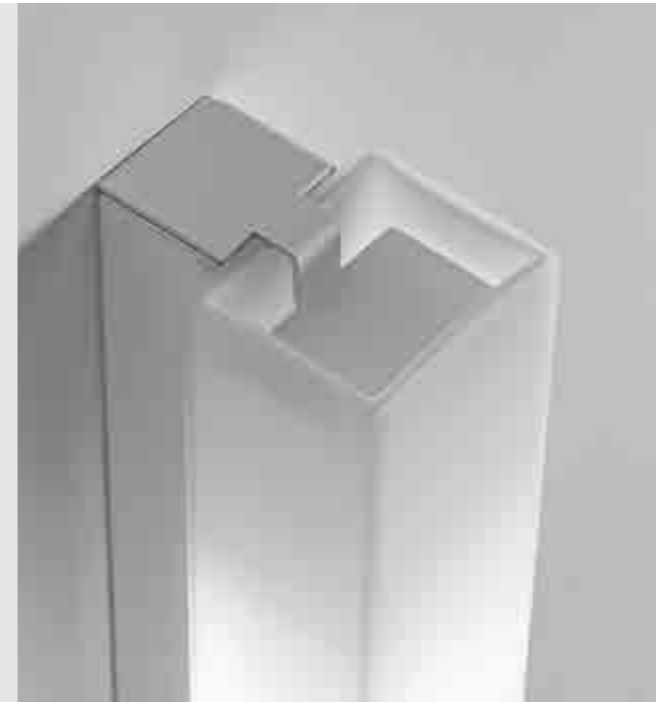

PARETE
WALL

Collezione di lampade a parete in vetro soffiato triplex opale satinato e fonte luminosa a LED. Parti metalliche verniciate bianco opaco.

A collection of wall lamps in satin finish triplex opal blown glass, with a LED light source. Matt white painted metal parts.