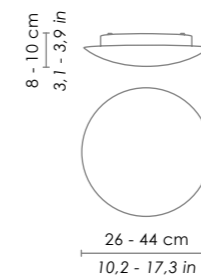

CLARA

Collezione di lampade a parete e soffitto in vetro soffiato triplex opale lucido con particolare lavorazione a filo cristallo. Parti metalliche verniciate bianco.

A collection of wall and ceiling lamps in glass finish triplex opal blown glass, with special crystal glass edge detail. White painted metal parts.

PARETE - SOFFITTO
WALL - CEILING

E27 220-240V c€ IP20

	DIMENSIONS	CODE	LAMP CONNECTION	WATT MAX
parete - soffitto / wall - ceiling	Ø 26 cm / Ø 10,2 in	LL9100	E27	1 x 42 HS
	Ø 44 cm / Ø 17,3 in	LL9130	E27	2 x 52 HS

LED - 3000K - CRI>80 - 220-240V c€ IP20

	DIMENSIONS	CODE	TOTAL ABSORPTION	LUMEN LED BOARD
parete - soffitto / wall - ceiling	Ø 26 cm / Ø 10,2 in	LD910003	10 W	1310 lm
	Ø 44 cm / Ø 17,3 in	LD913003	25 W	2117 lm

LED dimmerabile / dimmable - 3000K - CRI>80 - 220-240V c€ IP20

	DIMENSIONS	CODE	TOTAL ABSORPTION	LUMEN LED BOARD	DIMMER
parete - soffitto / wall - ceiling	Ø 44 cm / Ø 17,3 in	LD913503	0 - 25 W	0 - 2117 lm	1/10V*

* Regolabile mediante potenziometro / Adjustable using a potentiometer

LED emergenza / emergency 1h S.A. - 3000K - CRI>80 - 220-240V c€ IP20

	DIMENSIONS	CODE	TOTAL ABSORPTION	LUMEN LED BOARD
parete - soffitto / wall - ceiling	Ø 44 cm / Ø 17,3 in	LD916103	6 - 25 W	470 - 2117 lm

LED 2700K - 4000K su richiesta / on request

Emergenza Versione con dispositivo di emergenza per l'alimentazione in luce permanente di una lampada. Autonomia 1h
Emergency Version with emergency device for powering one permanent lamp. Autonomy 1 hour.