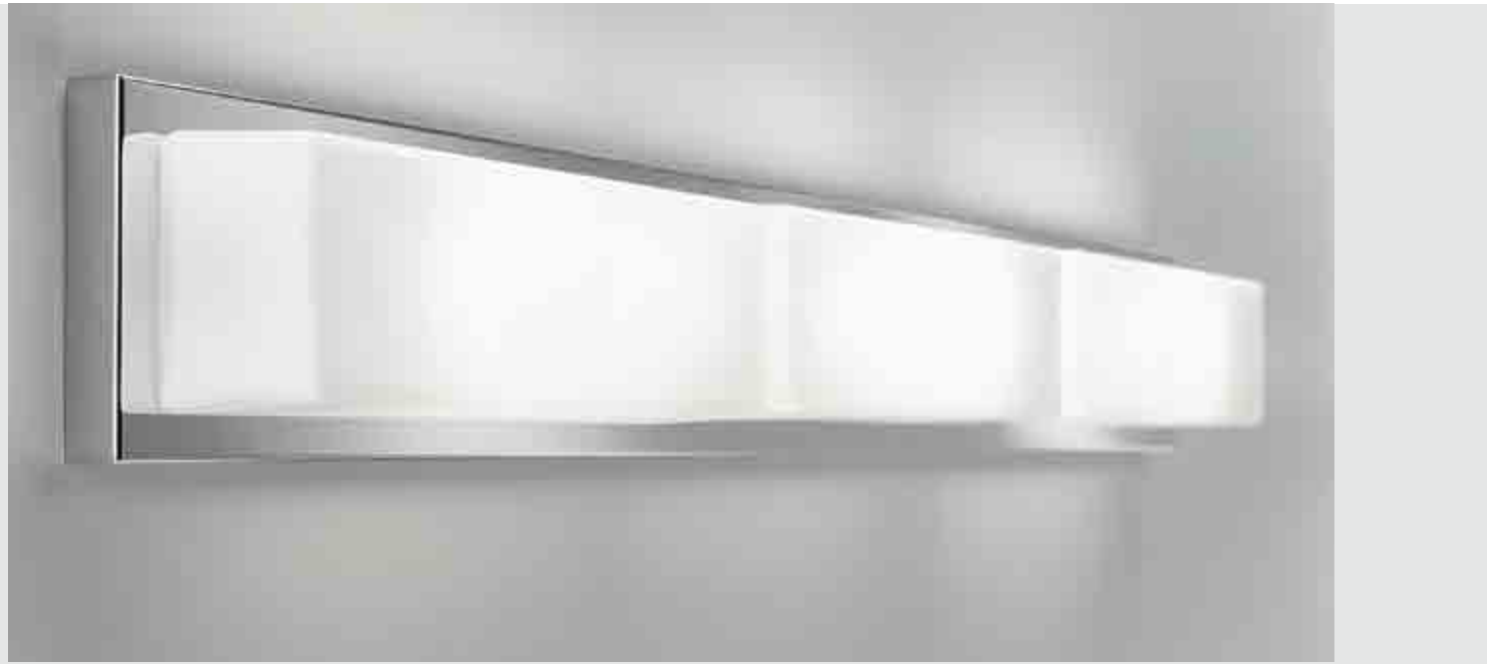

STAND METAL

Collezione di lampade a parete e soffitto in vetro soffiato triplex opale satinato. Parti metalliche cromate o verniciate bianco opaco.

A collection of wall and ceiling lamps in satin finish triplex opal blown glass. Matt white painted or chrome metal parts.