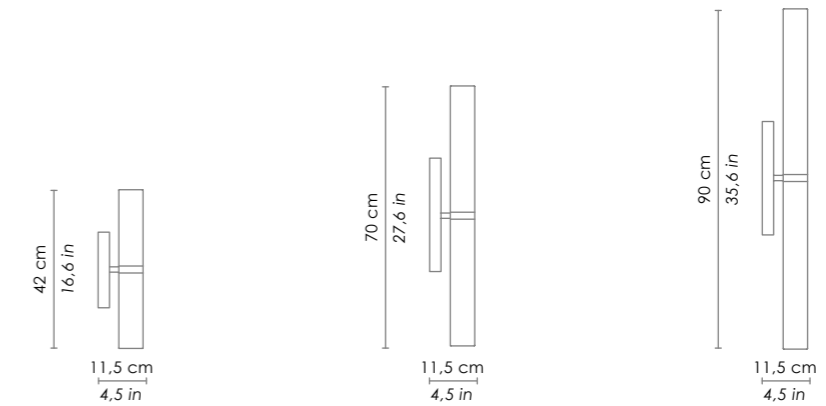

STICK 65

PARETE - SOFFITTO
WALL - CEILING

E27 220-240V CE IP44

	DIMENSIONS	CODE	LAMP CONNECTION	WATT MAX
parete - soffitto wall - ceiling	L 42 cm / L 16,6 in	LL9521	E27	2 x 42HS

FLUO 220-240V CE IP44

	DIMENSIONS	CODE	LAMP CONNECTION	WATT MAX
parete - soffitto wall - ceiling	L 42 cm / L 16,6 in	LL9523	G24q-3	2 x 26
	L 70 cm / L 27,6 in	LL9525	2G11	2 x 24
	L 90 cm / L 35,6 in	LL9527	2G11	2 x 36

LED - 3000K - CRI>80 - CE IP44

	DIMENSIONS	CODE	POWER LED	TOTAL ABSORPTION	LUMEN LAMP	
parete - soffitto wall - ceiling	L 42 cm / L 16,6 in	LD9521C3	2 x 6,7 W	2 x 9,6 W	2 x 623 lm	100 - 240 V
	L 70 cm / L 27,6 in	LD9525C3	2 x 10 W	2 x 15,7 W	2 x 1063 lm	220 - 240 V
	L 90 cm / L 35,6 in	LD9527C3	2 x 13,4 W	2 x 19 W	2 x 1127 lm	220 - 240 V