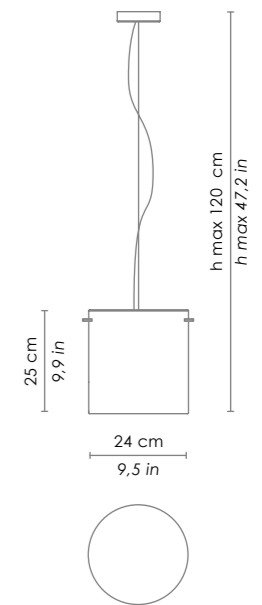

SOSPENSIONE PICCOLA
SMALL HANGING LAMP

E27 220-240V CE IP20

	DIMENSIONS	CODE		LAMP CONNECTION	WATT MAX
		CROMO / CHROME	BIANCO / WHITE		
sospensione - vetro aperto hanging - open glass	Ø 10 - h 50 cm / Ø 3,9 - h 19,7 in	LL9610	LL9610B	E27	1 x 70 HS
	Ø 15 - h 62 cm / Ø 5,9 - h 24,4 in	LL9710	LL9710B	E27	1 x 70 HS
sospensione - grande hanging - large	Ø 24 - h 49 cm / Ø 9,5 - h 19,3 in	LL9821	LL9821B	E27	1 x 70 HS
sospensione - piccola hanging - small	Ø 24 - h 25 cm / Ø 9,5 - h 9,9 in	LL9827	LL9827B	E27	1 x 52 HS

CANOPY	DIMENSIONS	AVAILABLE ON
	Ø 10 - h 2,5 cm / Ø 3,9 - h 1,0 in	Stick 100 - 150 - 240

Su richiesta rosoni speciali per installazioni multiple
special canopies for multiple light compositions are available on request

FINITURA PARTI METALLICHE / METAL PART FINISHES

Cromo / chrome

Bianco / white