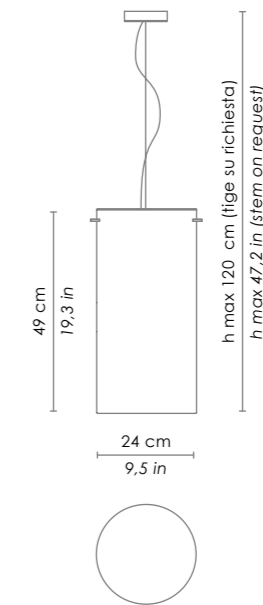

SOSPENSIONE GRANDE
LARGE HANGING LAMP