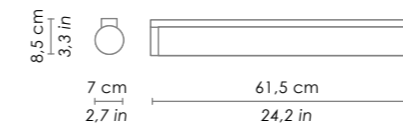

PARETE - SOFFITTO
WALL - CEILING