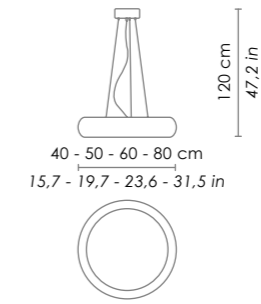

SOSPENSIONE
HANGING