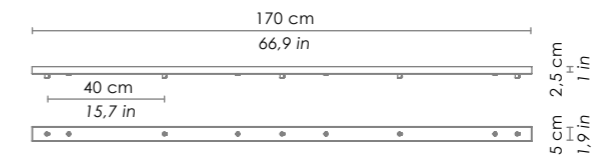

LGR0045 grigio / grey
LGR0055 bianco / white

Rosone per sospensione 5 luci /
canopy for hanging lamp 5 lights