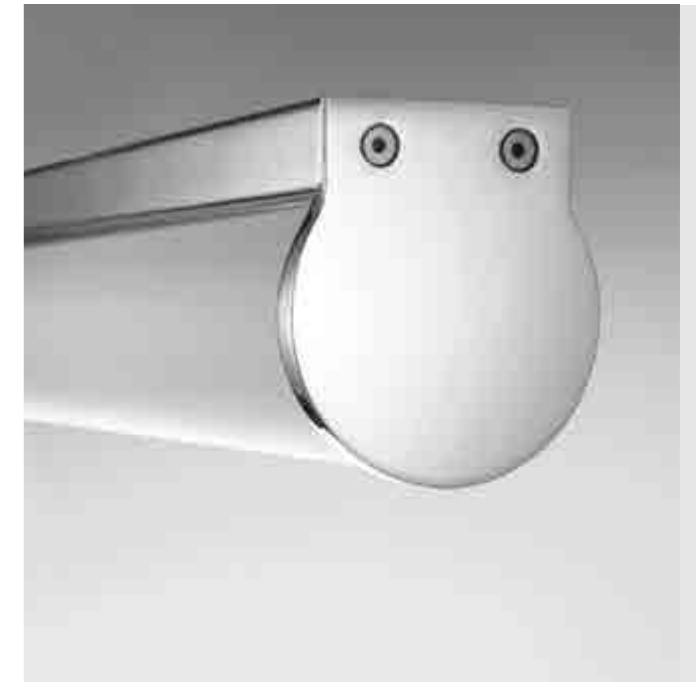

PARETE - SOFFITTO
WALL - CEILING