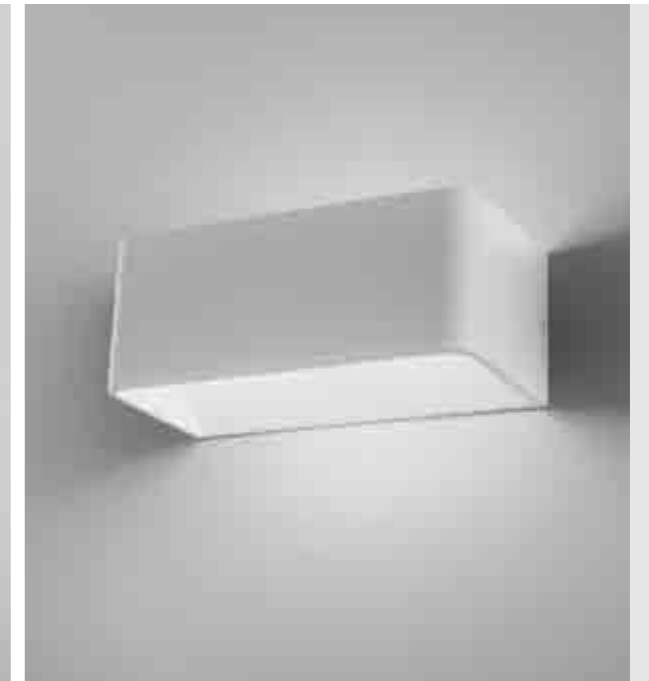

CUBETTO

PARETE
WALL

LED - 3000K - CRI>80 - 220-240V €€ IP20

	DIMENSIONS	CODE	POWER LED	TOTAL ABSORPTION	LUMEN LAMP
parete	10 x 10 x 10 cm / 3,9 x 3,9 x 3,9 in	LD0050B3	6 W	6,9 W	389 lm
wall	20 x 8 x 10 cm / 7,8 x 3,1 x 3,9 in	LD0051B3	12 W	13,2 W	810 lm