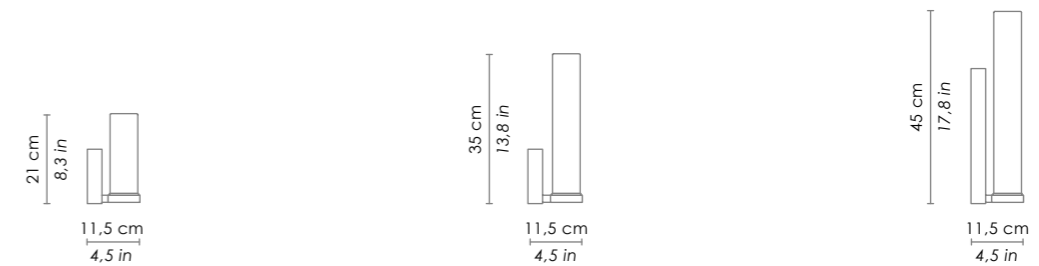

STICK 65

PARETE - SOFFITTO
WALL - CEILING

PARETE
WALL

Collezione di lampade a parete e soffitto caratterizzate da una serie di cilindri in vetro soffiato opale triplex satinato, chiusi alle estremità per un effetto "tutta luce" ed una luminescenza ottimale. Parti metalliche cromate. L'applicazione di un innovativo sistema a vite applicato al vetro permette una facile installazione e manutenzione. La collezione Stick 65 ha un grado di protezione IP44.

A collection of wall and ceiling lamps featuring a set of cylinders in satin finish triplex opal blown glass, closed at the ends for an "all light" effect and optimum luminescence. Chrome metal parts. The application of an innovative screw system allows easy installation and maintenance. The Stick 65 collection has IP44 protection.

E27 220-240V CE IP44

	DIMENSIONS	CODE	LAMP CONNECTION	WATT MAX
parete / wall	h 21 cm / h 8,3 in	LL9511	E27	1 x 42HS

FLUO 220-240V CE IP44

	DIMENSIONS	CODE	LAMP CONNECTION	WATT MAX
parete / wall	h 21 cm / h 8,3 in	LL9513	G24q-3	1 x 26
	h 35 cm / h 13,8 in	LL9515	2G11	1 x 24
	h 45 cm / h 17,8 in	LL9517	2G11	1 x 36

LED - 3000K - CRI>80 - CE IP44

	DIMENSIONS	CODE	POWER LED	TOTAL ABSORPTION	LUMEN LAMP	
parete / wall	h 21 cm / h 8,3 in	LD9511C3	6,7 W	9,6 W	623 lm	100 - 240 V
	h 35 cm / h 13,8 in	LD9515C3	10 W	15,7 W	1063 lm	220 - 240 V
	h 45 cm / h 17,8 in	LD9517C3	13,4 W	19 W	1127 lm	220 - 240 V