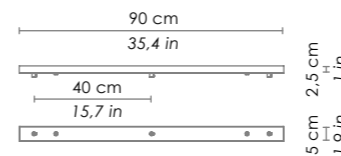

LGR0043 grigio / grey
LGR0053 bianco / white

Rosone per sospensione 3 luci /
canopy for hanging lamp 3 lights