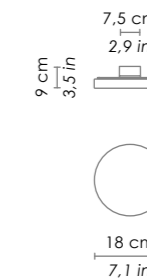

LED - 3000K - CRI>80 - 220-240V CE IP20

	DIMENSIONS	CODE	TOTAL ABSORPTION	LUMEN LED BOARD
incasso / recessed	Ø 18 - h 6,2 cm / Ø 7,1 - h 2,4 in	LD7701C3...	8 W	700 lm

...IP44 su richiesta / on request

LED - 3000K - CRI>80 - 220-240V CE IP20

	DIMENSIONS	CODE	TOTAL ABSORPTION	LUMEN LED BOARD
parete - soffitto / wall - ceiling	Ø 18 - h 9 cm / Ø 7,1 - h 3,5 in	LD7702C3	4 W	320 lm