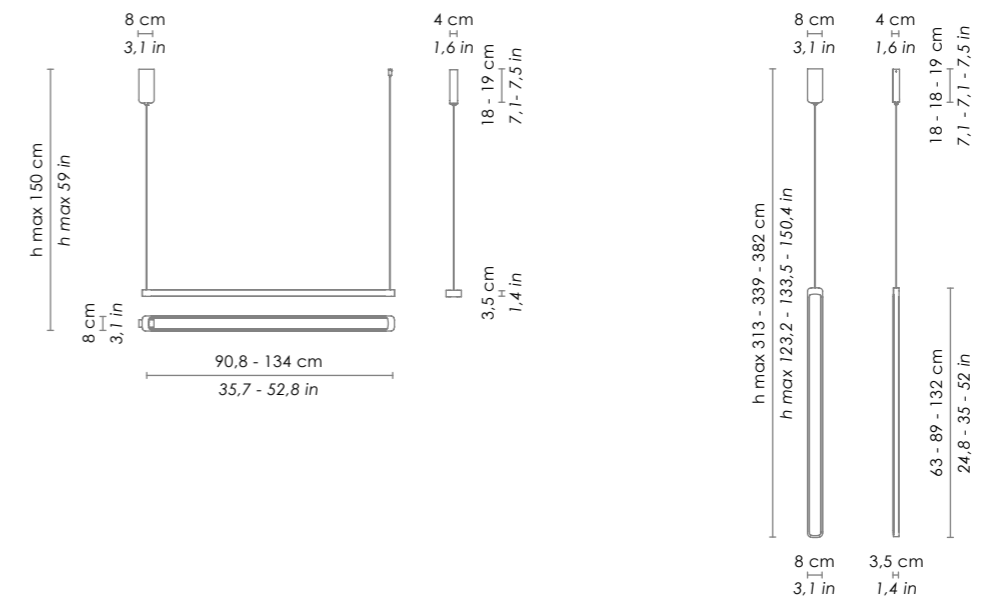

STRIPE

SOSPENSIONE
HANGING

LED - 3000K - CRI>80 - 100-240V CE IP20

	DIMENSIONS	CODE	POWER LED	TOTAL ABSORPTION	LUMEN LED BOARD	LUMEN LAMP
sospensione hanging	90,8 - h 150 cm / 35,7 - h 59 in	LD0370B3	23 W	25 W	2580 lm	1800 lm
	134 - h 150 cm / 52,8 - h 59 in	LD0371B3	35 W	39 W	3920 lm	2750 lm
	h 63 - 313 cm / h 24,8 - 123,2 in	LD0373B3	15 W	17 W	1720 lm	1200 lm
	h 89 - 339 cm / h 35 - 133,5 in	LD0374B3	23 W	25 W	2580 lm	1800 lm
	h 132 - 382 cm / h 52 - 150,4 in	LD0375B3	35 W	39 W	3920 lm	2750 lm