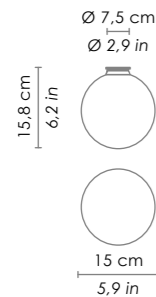

LED 220-240V - 3000K - CRI>80 €€ [IP20]

	DIMENSIONS	CODE	TOTAL ABSORPTION	LUMEN LED BOARD
incasso recessed	Ø 15 cm / Ø 5,9 in	LD9916C3...	8 W	700 lm

LED 220-240V - 3000K - CRI>80 €€ [IP20]

	DIMENSIONS	CODE	TOTAL ABSORPTION	LUMEN LED BOARD
parete - soffitto wall - ceiling	Ø 15 cm / Ø 5,9 in	LD9917C3	4 W	320 lm

HALO 220-240V €€ [IP20]

	DIMENSIONS	CODE	LAMP CONNECTION	WATT MAX
Elemento componibile - gruppo luce	Ø 15 - h 130 cm / Ø 5,9 - 51,2 in	LL9916	G9	1 x 33 HS
modular element -	Ø 15 - h 300 cm / Ø 5,9 - 118,1 in	LL9917	G9	1 x 33 HS
lamp component kit	Ø 15 - h 500 cm / Ø 5,9 - 196,8 in	LL9918	G9	1 x 33 HS

...IP44 su richiesta / on request