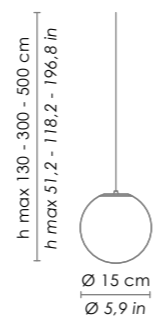

LED 220-240V - 3000K - CRI>80 €€ [IP20]

	DIMENSIONS	CODE	TOTAL ABSORPTION	LUMEN LED BOARD
incasso recessed	Ø 15 cm / Ø 5,9 in	LD9916C3...	8 W	700 lm

LED 220-240V - 3000K - CRI>80 €€ [IP20]

	DIMENSIONS	CODE	TOTAL ABSORPTION	LUMEN LED BOARD
parete - soffitto wall - ceiling	Ø 15 cm / Ø 5,9 in	LD9917C3	4 W	320 lm

HALO 220-240V €€ [IP20]

	DIMENSIONS	CODE	LAMP CONNECTION	WATT MAX
Elemento componibile - gruppo luce	Ø 15 - h 130 cm / Ø 5,9 - 51,2 in	LL9916	G9	1 x 33 HS
modular element -	Ø 15 - h 300 cm / Ø 5,9 - 118,1 in	LL9917	G9	1 x 33 HS
lamp component kit	Ø 15 - h 500 cm / Ø 5,9 - 196,8 in	LL9918	G9	1 x 33 HS

...IP44 su richiesta / on request