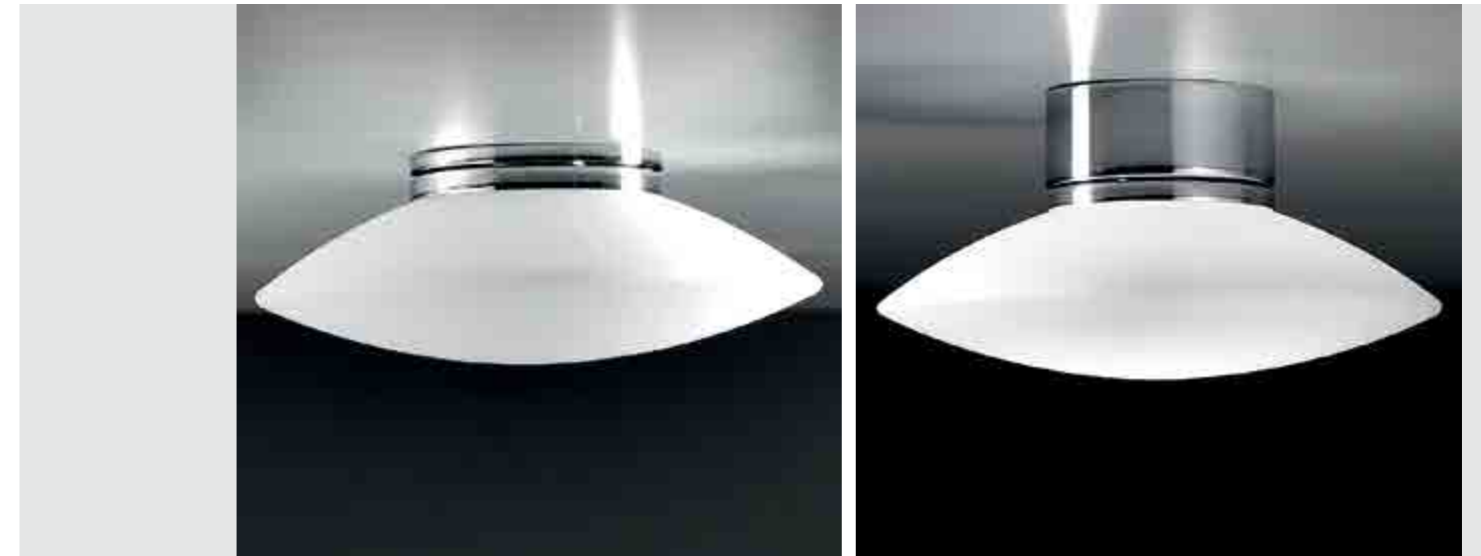

Versione con alimentatore nella base
version with power adaptor in the base.

PARETE - SOFFITTO - INCASSO
WALL - CEILING - RECESSED

Versione da incasso con alimentatore in remoto
version with recessed remote power adaptor.