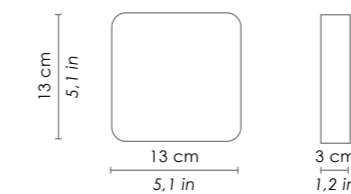

ASTUCCIO

PARETE - TERRA
WALL - FLOOR LAMP

PARETE
WALL

Collezione di lampade a parete con corpo in pressofusione di alluminio verniciato nei colori bianco opaco o grigio scuro, diffusore in policarbonato bianco e fonte luminosa a LED biemissione. La collezione Astuccio ha un grado di protezione IP54 idonea per uso esterno ed interno.

A collection of wall lamps with a matt white or dark grey painted die-cast aluminium fixture, a white polycarbonate diffuser and a double emission LED light source. The Astuccio collection has IP54 protection, making it ideal for indoor and outdoor use.

LED - 3000K - CRI>80 - 100-240V €€ IP54

	DIMENSIONS	CODE	METAL PART FINISHES		POWER LED	TOTAL ABSORPTION	LUMEN LAMP
parete wall	13 x 13 x 3 cm / 5,1 x 5,1 x 1,2 in	LD0040	BIANCO WHITE	GRIGIO SCURO DARK GREY	2 x 4,5 W	2 x 5 W	2 x 404 lm

FINITURA PARTI METALLICHE / METAL PART FINISHES

Bianco / white

Grigio scuro / dark grey