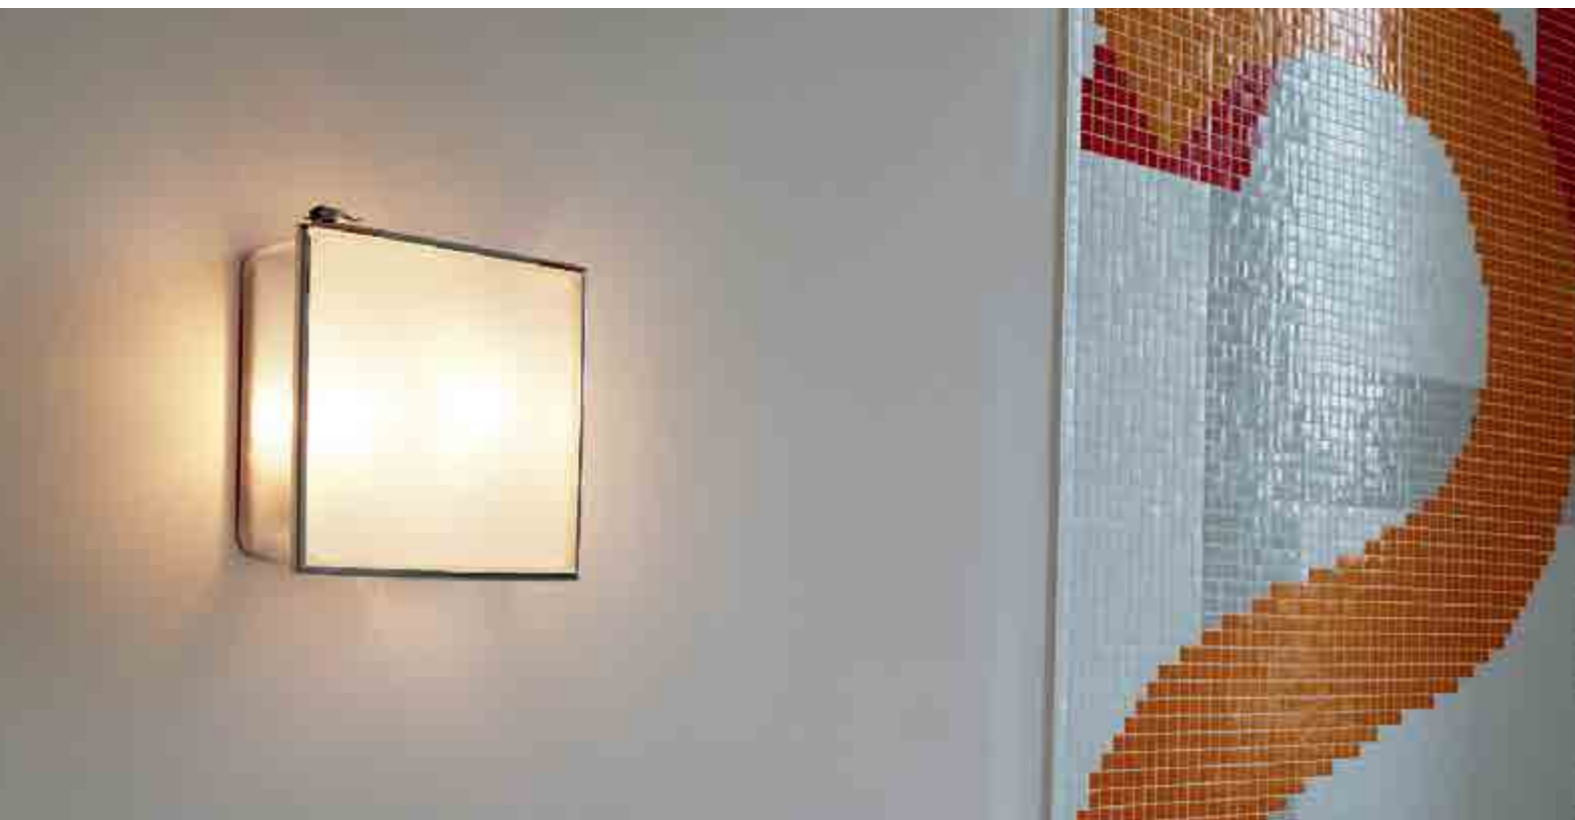

PROJECTS

IN THIS PAGE:

Lichtinstallation 2015 by Julia Bornefeld,
visual artist Berlin (D) / Italien (I)
www.juliabornefeld.com

Lamps
Lucca
Box quadra

Customer CG Deutsche Wohnen GMBH
curated by Anja Gröner

Location Stairwell / LKG CARRÉ, Leipzig (D)

PAGE 191:

Hotel Monte Sella
San Vigilio di Marebbe

Lamps
Sferis (bespoke composition)