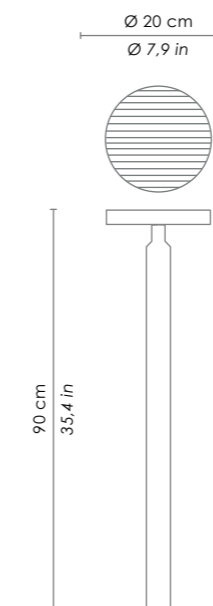

Accessori per fissaggio su terreno morbido o superfici tipo cemento - INCLUSI
Accessories for anchoring to soft ground or hard surfaces such as concrete - INCLUDED

LED - 3000K - CRI>80 - 200-240V CE IP54

	DIMENSIONS	CODE	TOTAL ABSORPTION	LUMEN LAMP
terra / floor	Ø 20 - h 90 cm / Ø 7,9 - h 35,4 in	LD0260G3	18 W	930 lm