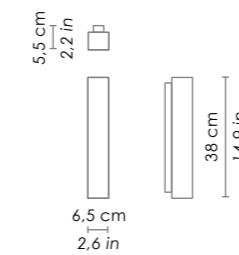

PARETE
WALL

Collezione di lampade a parete in vetro soffiato triplex opale satinato e fonte luminosa a LED. Parti metalliche verniciate bianco opaco.

A collection of wall lamps in satin finish triplex opal blown glass, with a LED light source. Matt white painted metal parts.