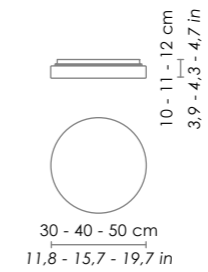

Attacco a baionetta / Twist-lock coupling

E27 220-240V CE IP44

DIMENSIONS	CODE	POLYCARBONATE BASE COLOURS						LAMP CONNECTION	WATT MAX	
		TRASPARENTE CLEAR	ROSSO RED	ARANCIO ORANGE	BLU BLUE	VERDE GREEN	GIALLO YELLOW			
parete - soffitto / wall - ceiling	Ø 30 cm / Ø 11,8 in	LL8701	NE	RO	AR	BL	VE	GI	E27	1 x 42 HS
	Ø 40 cm / Ø 15,7 in	LL8731	NE	RO	AR	BL	VE	GI	E27	2 x 42 HS
	Ø 50 cm / Ø 19,7 in	LL8761	NE	RO	AR	BL	VE	GI	E27	3 x 42 HS

LED - 3000K - CRI>80 - 220-240V CE IP44

DIMENSIONS	CODE	POLYCARBONATE BASE COLOURS						TOTAL ABSORPTION	LUMEN LED BOARD	
		TRASPARENTE CLEAR	ROSSO RED	ARANCIO ORANGE	BLU BLUE	VERDE GREEN	GIALLO YELLOW			
parete - soffitto / wall - ceiling	Ø 30 cm / Ø 11,8 in	LD8701	N3	RO3	AR3	BL3	VE3	GI3	16 W	1502 lm
	Ø 40 cm / Ø 15,7 in	LD8731	N3	RO3	AR3	BL3	VE3	GI3	25 W	2117 lm
	Ø 50 cm / Ø 19,7 in	LD8761	N3	RO3	AR3	BL3	VE3	GI3	41 W	3791 lm

LED dimmerabile / dimmable - 3000K - CRI>80 - 220-240V CE IP44

DIMENSIONS	CODE	POLYCARBONATE BASE COLOURS						TOTAL ABSORPTION	LUMEN LED BOARD	DIMMER	
		TRASPARENTE CLEAR	ROSSO RED	ARANCIO ORANGE	BLU BLUE	VERDE GREEN	GIALLO YELLOW				
parete - soffitto / wall - ceiling	Ø 30 cm / Ø 11,8 in	LD8703	N3	RO3	AR3	BL3	VE3	GI3	0 - 16 W	0-1502 lm	1/10V*
	Ø 40 cm / Ø 15,7 in	LD8733	N3	RO3	AR3	BL3	VE3	GI3	0 - 25 W	0-2117 lm	1/10V*
	Ø 50 cm / Ø 19,7 in	LD8763	N3	RO3	AR3	BL3	VE3	GI3	0 - 41 W	0-3791 lm	1/10V*

* Regolabile mediante potenziometro / Adjustable using a potentiometer

LED emergenza / emergency 1h S.A. - 3000K - CRI>80 - 220-240V CE IP44

DIMENSIONS	CODE	POLYCARBONATE BASE COLOURS						TOTAL ABSORPTION	LUMEN LED BOARD	
		TRASPARENTE CLEAR	ROSSO RED	ARANCIO ORANGE	BLU BLUE	VERDE GREEN	GIALLO YELLOW			
parete - soffitto / wall - ceiling	Ø 40 cm / Ø 15,7 in	LD8742	N3	RO3	AR3	BL3	VE3	GI3	6 - 25 W	470 - 2117 lm
	Ø 50 cm / Ø 19,7 in	LD8772	N3	RO3	AR3	BL3	VE3	GI3	12 - 41 W	760 - 3791 lm

LED 2700K - 4000K su richiesta / on request

Emergenza Versione con dispositivo di emergenza per l'alimentazione in luce permanente di una lampada. Autonomia 1h
Emergency Version with emergency device for powering one permanent lamp. Autonomy 1 hour.