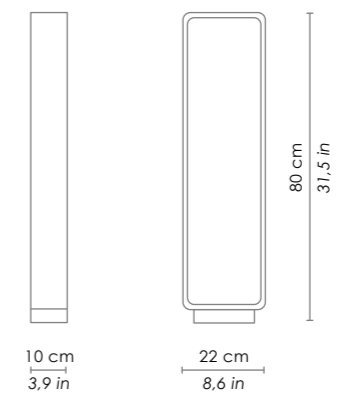

LED - 3000K - CRI>80 - 220-240V CE IP65

DIMENSIONS	CODE	METAL PART FINISHES		POWER LED	TOTAL ABSORPTION	LUMEN LAMP
terra floor		GRIGIO SCURO DARK GREY	CORTEN			
22 x 10 x h 80 cm / 8,6 x 3,9 x h 31,5 in	LD0172	G3	R3	10 W	11 W	645 lm

FINITURA PARTI METALLICHE / METAL PART FINISHES