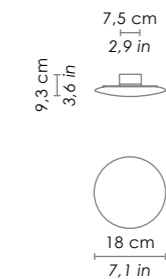

LED - 3000K - CRI>80 - 220-240V CE IP20

	DIMENSIONS	CODE	TOTAL ABSORPTION	LUMEN LED BOARD
incasso / recessed	Ø 18 - h 6,5 cm / Ø 7,1 - h 2,5 in	LD7501C3...	8 W	700 lm

...IP44 su richiesta / on request

LED - 3000K - CRI>80 - 220-240V CE IP20

	DIMENSIONS	CODE	TOTAL ABSORPTION	LUMEN LED BOARD
parete - soffitto / wall - ceiling	Ø 18 - h 9,3 cm / Ø 7,1 - h 3,6 in	LD7502C3	4 W	320 lm