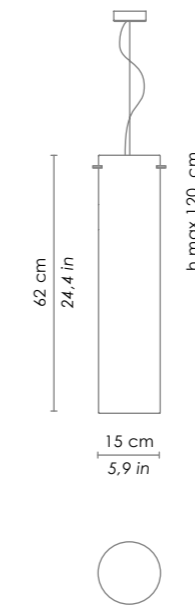

SOSPENSIONE VETRO APERTO
HANGING OPEN GLASS LAMP