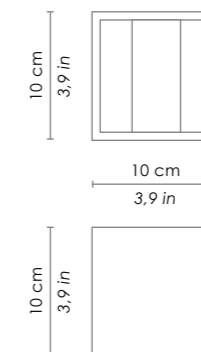

LED - 3000K - CRI>80 - 220-240V €€ IP54

	DIMENSIONS	CODE	METAL PART FINISHES		POWER LED	TOTAL ABSORPTION	LUMEN LAMP
			BIANCO WHITE	GRIGIO SCURO DARK GREY			
parete wall	10 x 10 x 10 cm / 3,9 x 3,9 x 3,9 in	LD0052	B3	G3	6 W	6,3 W	382 lm

FINITURA PARTI METALLICHE / METAL PART FINISHES

Bianco / white

Grigio scuro / dark grey