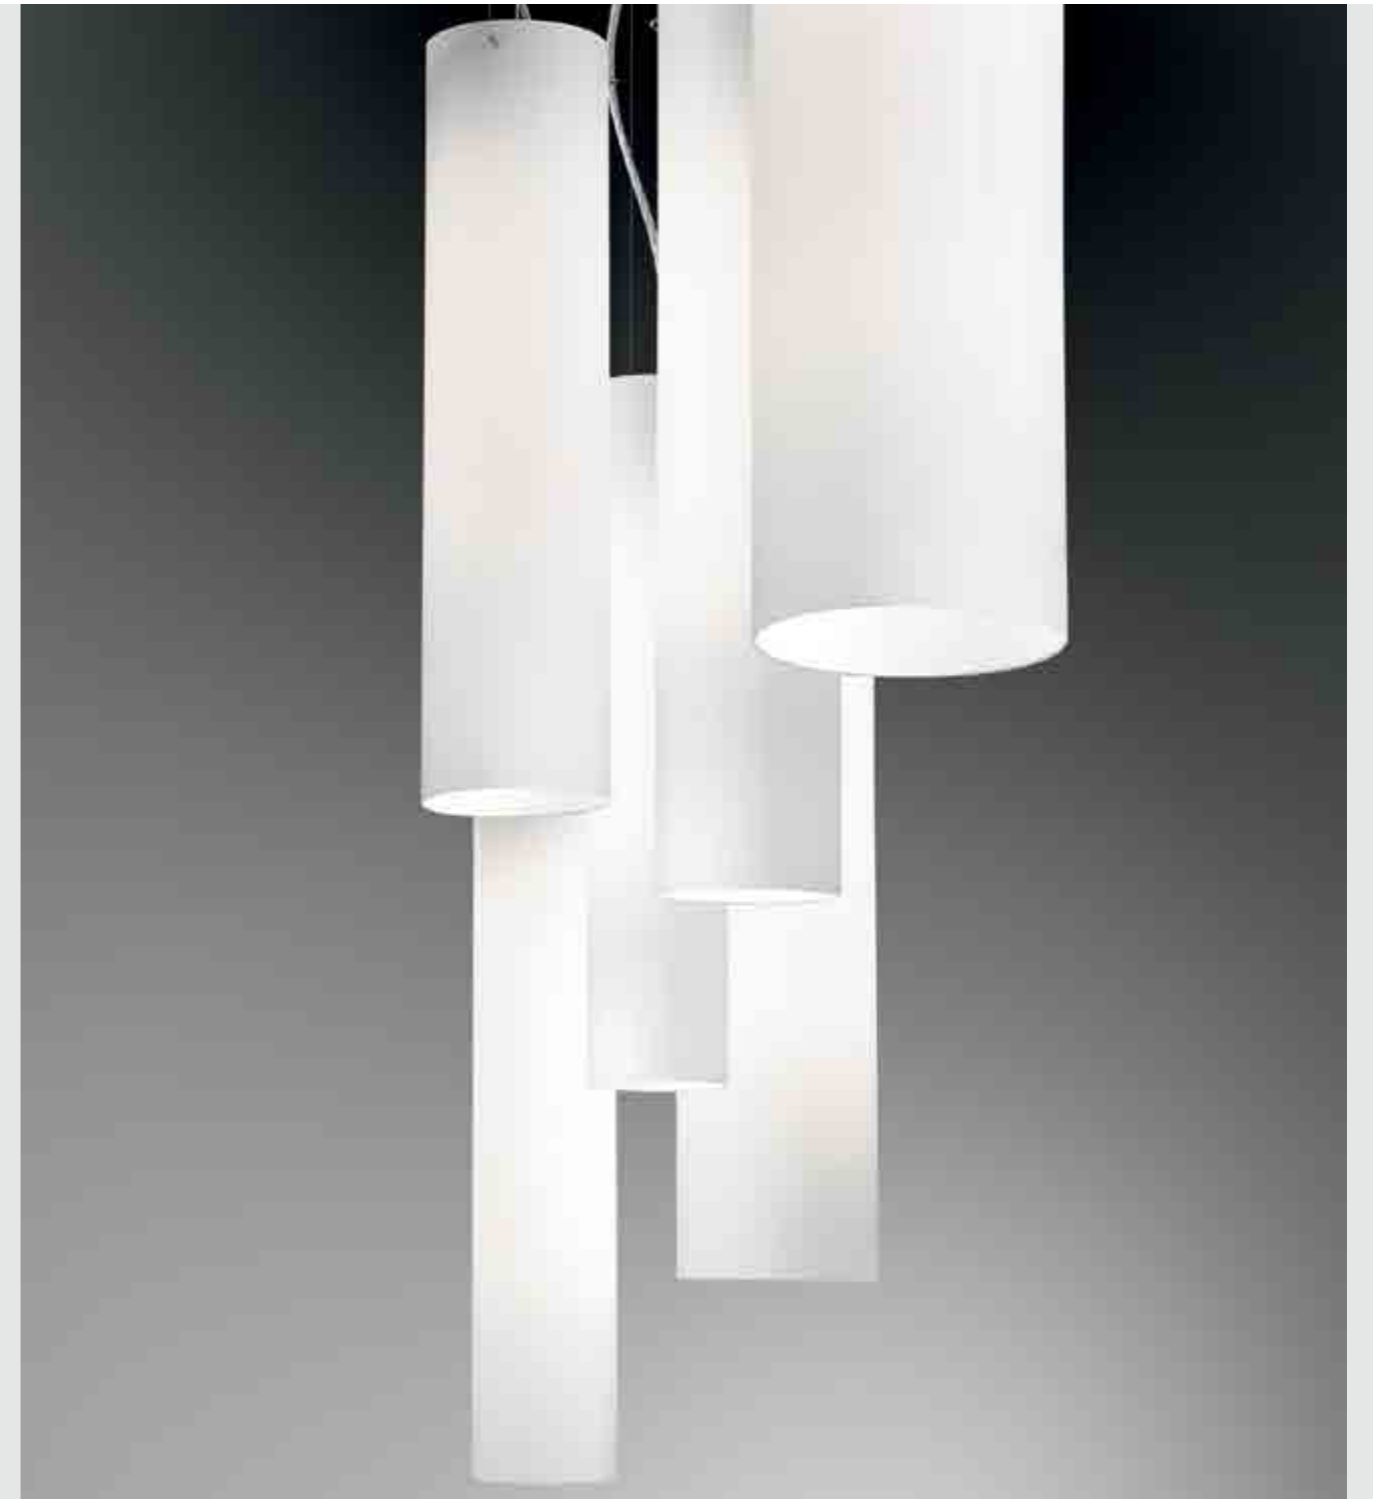

SOSPENSIONE
HANGING

Collezione di lampade a sospensione cilindriche in vetro soffiato triplex opale satinato. Parti metalliche cromate o verniciate bianco opaco. Su richiesta fuori misura e apparecchi speciali.

A collection of hanging cylinder lamps in satin finish triplex opal blown glass. Matt white painted or chrome metal parts. Special sizes and appliances are available on request.