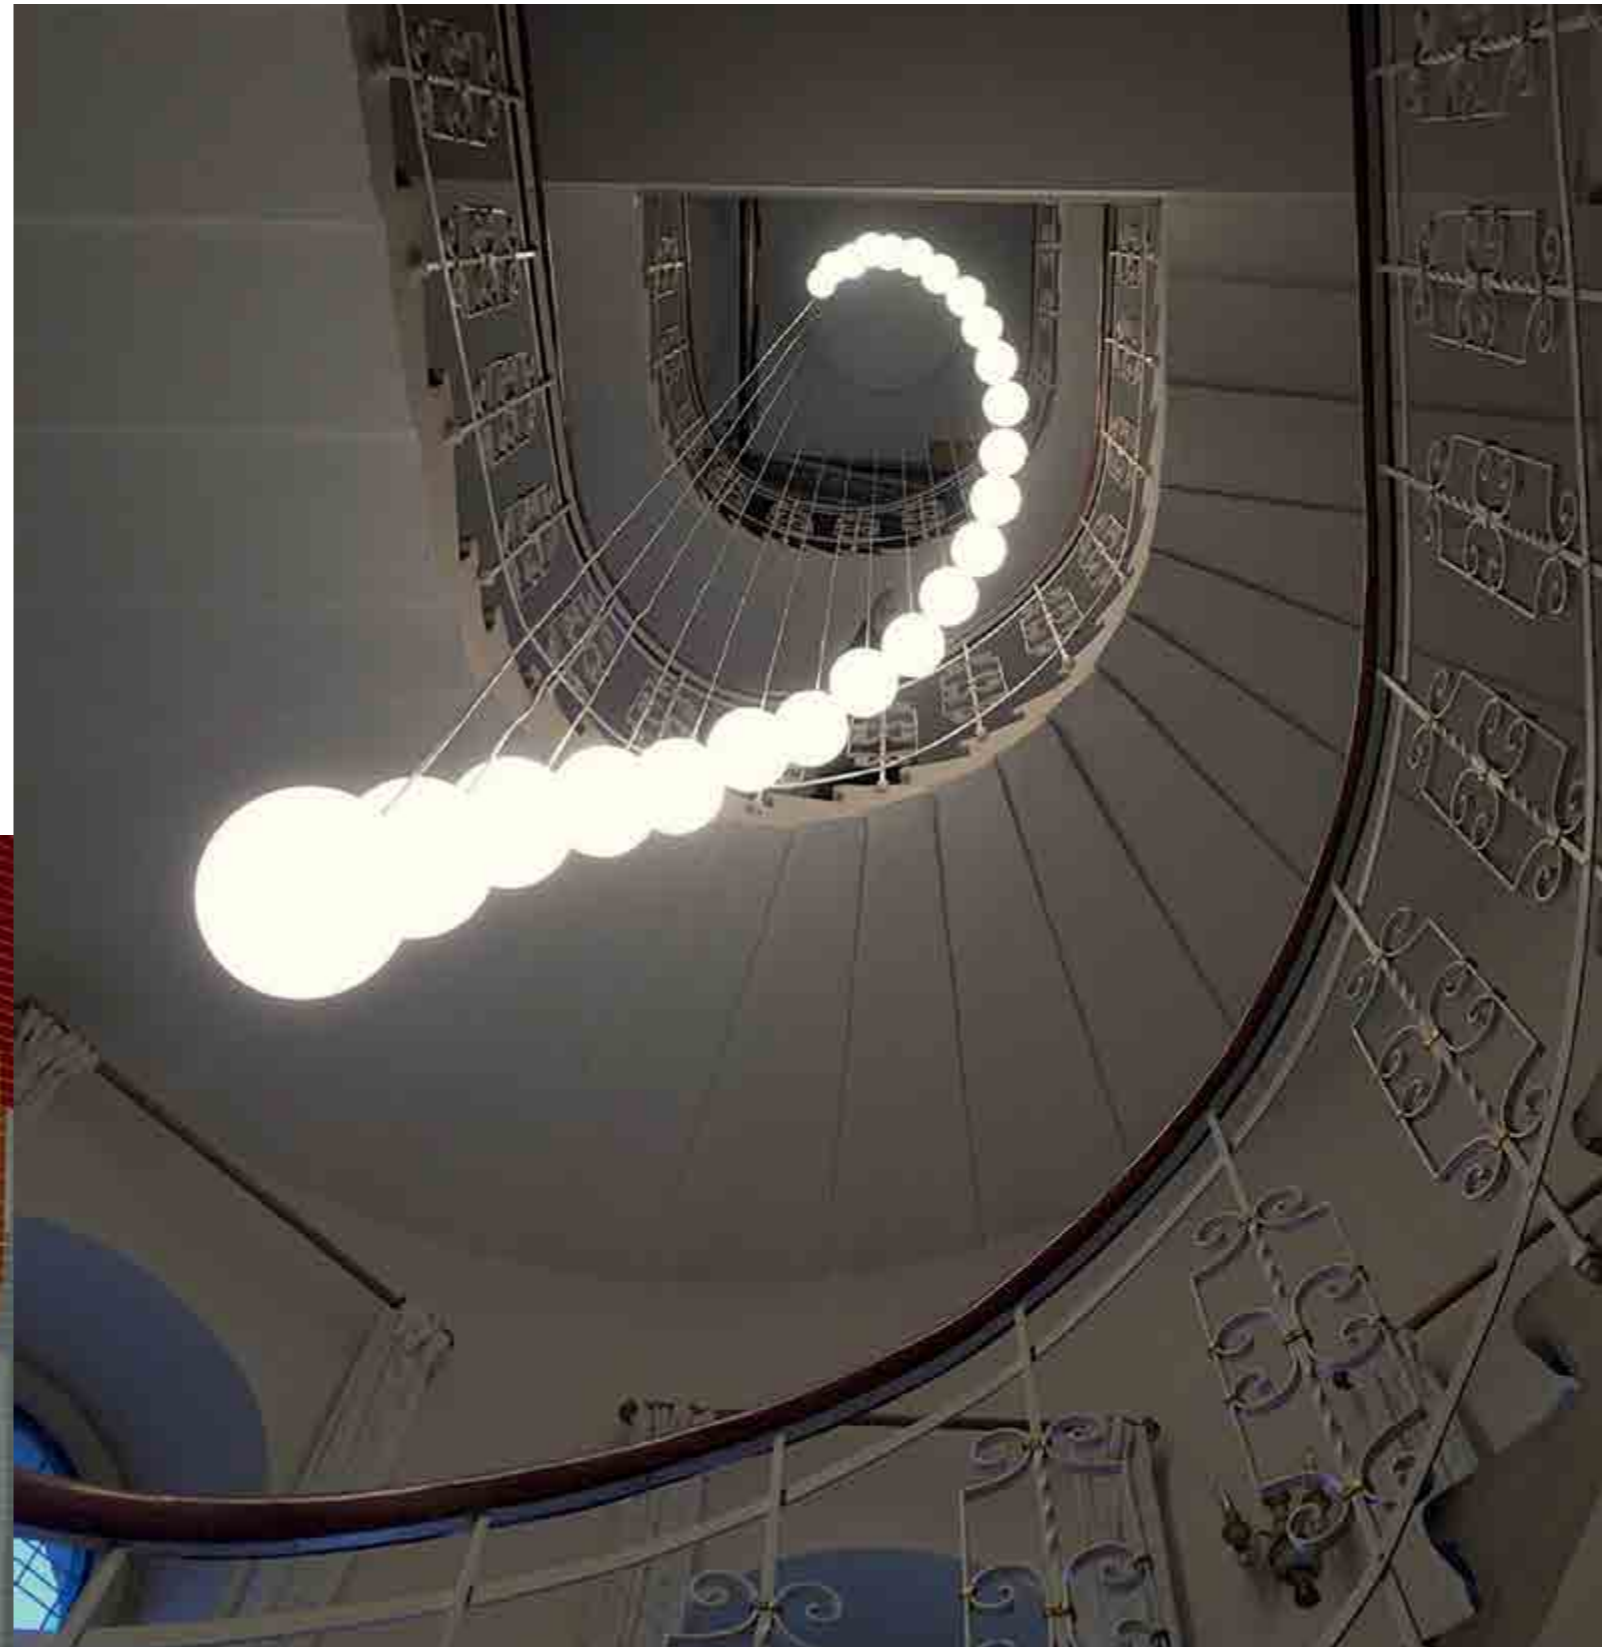

PROJECTS

IN THIS PAGE:

Lichtinstallation 2015 by Julia Bornefeld,
visual artist Berlin (D) / Italien (I)
www.juliabornefeld.com

Lamps
Lucca
Box quadra

Customer CG Deutsche Wohnen GMBH
curated by Anja Gröner

Location Stairwell / LKG CARRÉ, Leipzig (D)

PAGE 191:

Hotel Monte Sella
San Vigilio di Marebbe

Lamps
Sferis (bespoke composition)