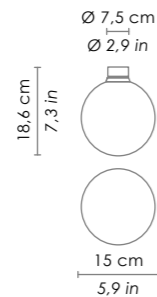

LED 220-240V - 3000K - CRI>80 €€ [IP20]

	DIMENSIONS	CODE	TOTAL ABSORPTION	LUMEN LED BOARD
incasso recessed	Ø 15 cm / Ø 5,9 in	LD9916C3...	8 W	700 lm

LED 220-240V - 3000K - CRI>80 €€ [IP20]

	DIMENSIONS	CODE	TOTAL ABSORPTION	LUMEN LED BOARD
parete - soffitto wall - ceiling	Ø 15 cm / Ø 5,9 in	LD9917C3	4 W	320 lm

HALO 220-240V €€ [IP20]

	DIMENSIONS	CODE	LAMP CONNECTION	WATT MAX
Elemento componibile - gruppo luce	Ø 15 - h 130 cm / Ø 5,9 - 51,2 in	LL9916	G9	1 x 33 HS
modular element -	Ø 15 - h 300 cm / Ø 5,9 - 118,1 in	LL9917	G9	1 x 33 HS
lamp component kit	Ø 15 - h 500 cm / Ø 5,9 - 196,8 in	LL9918	G9	1 x 33 HS

...IP44 su richiesta / on request