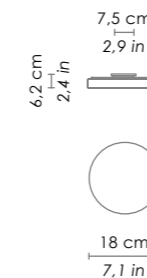

LED - 3000K - CRI>80 - 220-240V CE IP20

	DIMENSIONS	CODE	TOTAL ABSORPTION	LUMEN LED BOARD
incasso / recessed	Ø 18 - h 6,2 cm / Ø 7,1 - h 2,4 in	LD7701C3...	8 W	700 lm

...IP44 su richiesta / on request

LED - 3000K - CRI>80 - 220-240V CE IP20

	DIMENSIONS	CODE	TOTAL ABSORPTION	LUMEN LED BOARD
parete - soffitto / wall - ceiling	Ø 18 - h 9 cm / Ø 7,1 - h 3,5 in	LD7702C3	4 W	320 lm