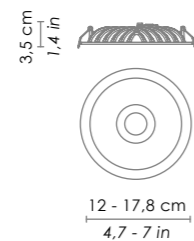

ECLIPSE TONDA

INCASSO - SOFFITTO
RECESSED - CEILING

SOFFITTO
CEILING

La lampada è controllata da un unico interruttore, con ogni ciclo di accensione ravvicinato cambia tipologia di illuminazione.

STEP 1 (SMD) - STEP 2 (COB) - STEP 3 (SMD + COB)

Lasciando la lampada spenta per un tempo prolungato alla sua riaccensione parte sempre dallo STEP 1

The lamp is controlled by a single switch, the type of illumination changes with each ignition cycle.

STEP 1 (SMD) - STEP 2 (COB) - STEP 3 (SMD + COB)

Leaving the lamp off, for a longer period, to its restart always starts from STEP 1.

LED - 3000K - CRI>80 - 100-240V CE IP20

	DIMENSIONS	CODE	POWER LED	TOTAL ABSORPTION	LUMEN LAMP	HOLE FOR FITTING
incasso	Ø 12 - h 3,5 cm / Ø 4,7 - h 1,4 in	LD0010B3	6,8 + 6,8 W	7 + 7 W	142 + 557 lm	Ø 11 cm / Ø 4,3 in
recessed	Ø 17,8 - h 3,5 cm / Ø 7 - h 1,4 in	LD0012B3	13,6 + 13,6 W	14 + 14 W	434 + 1015 lm	Ø 16 cm / Ø 6,3 in

Alimentatore compreso / power adaptor included

LED versione on - off / on - off version - 3000K - CRI>80 - 100-240V CE IP20

	DIMENSIONS	CODE	POWER LED	TOTAL ABSORPTION	LUMEN LAMP	HOLE FOR FITTING
incasso	Ø 12 - h 3,5 cm / Ø 4,7 - h 1,4 in	LD0016B3	13,6 W	14 W	697 lm	Ø 11 cm / Ø 4,3 in
recessed	Ø 17,8 - h 3,5 cm / Ø 7 - h 1,4 in	LD0017B3	27,2 W	28 W	1446 lm	Ø 16 cm / Ø 6,3 in

Nuovi prodotti con unica accensione / new products with single ignition

La lampada è controllata da un unico interruttore, con ogni ciclo di accensione ravvicinato cambia tipologia di illuminazione.

STEP 1 (SMD) - STEP 2 (COB) - STEP 3 (SMD + COB)

Lasciando la lampada spenta per un tempo prolungato alla sua riaccensione parte sempre dallo STEP 1

The lamp is controlled by a single switch, the type of illumination changes with each ignition cycle.

STEP 1 (SMD) - STEP 2 (COB) - STEP 3 (SMD + COB)

Leaving the lamp off, for a longer period, to its restart always starts from STEP 1.