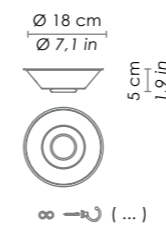

LGR0004 grigio / grey
LGR0014 bianco / white

Rosone per sospensione 2 luci con 2 ganci /
canopy for hanging lamp 2 lights with 2 hooks

LGR0003 grigio / grey
LGR0013 bianco / white

Rosone per sospensione 3 luci con 3 ganci /
canopy for hanging lamp 3 lights with 3 hooks

LGR0005 grigio / grey
LGR0015 bianco / white

Rosone per sospensione 5 luci con 5 ganci /
canopy for hanging lamp 5 lights with 5 hooks

LGR0008 grigio / grey
LGR0018 bianco / white

Rosone per sospensione 8 luci con 8 ganci /
canopy for hanging lamp 8 lights with 8 hooks