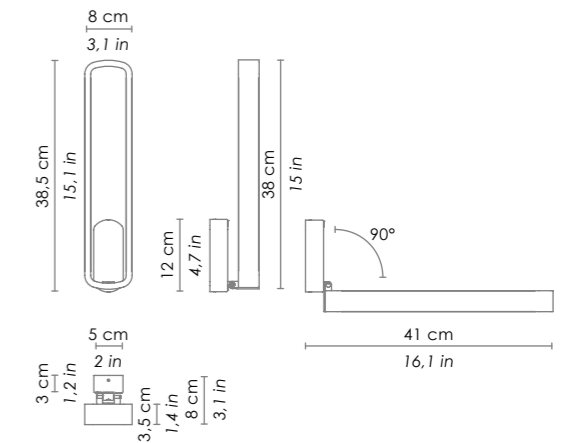

PARETE WALL

LED - 3000K - CRI>80 - 100-240V CE IP20

	DIMENSIONS	CODE	POWER LED	TOTAL ABSORPTION	LUMEN LED BOARD	LUMEN LAMP
parete	53 - h 8,2 cm / 20,9 - h 3,2 in	LD0377B3	18 W	20 W	2000 lm	1400 lm
wall	h 38,5 - 8 cm / h 15,1 - 3,1 in	LD0378B3	11 W	12 W	1230 lm	860 lm