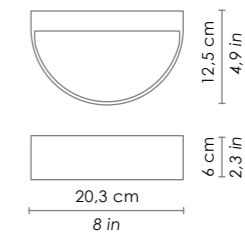

PARETE
WALL