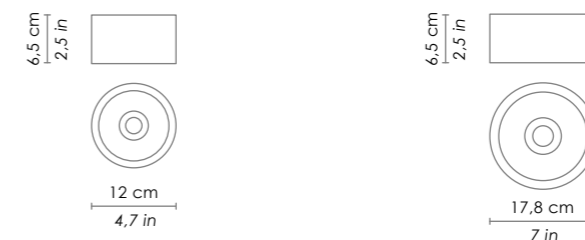

LED - 3000K - CRI>80 - 100-240V CE IP20

	DIMENSIONS	CODE	POWER LED	TOTAL ABSORPTION	LUMEN LAMP
soffitto	Ø 12 - h 6,5 cm / Ø 4,7 - h 2,5 in	LD0001B3	6,8 + 6,8 W	7 + 7 W	142 + 557 lm
ceiling	Ø 17,8 - h 6,5 cm / Ø 7 - h 2,5 in	LD0003B3	13,6 + 13,6 W	14 + 14 W	434 + 1015 lm

LED versione on - off / on - off version - 3000K - CRI>80 - 100-240V CE IP20

	DIMENSIONS	CODE	POWER LED	TOTAL ABSORPTION	LUMEN LAMP
soffitto	Ø 12 - h 6,5 cm / Ø 4,7 - h 2,5 in	LD0002B3	13,6 W	14 W	697 lm
ceiling	Ø 17,8 - h 6,5 cm / Ø 7 - h 2,5 in	LD0005B3	27,2 W	28 W	1446 lm

Nuovi prodotti con unica accensione / new products with single ignition