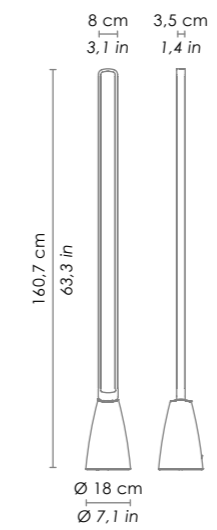

## TERRA FLOOR LAMP

Dettaglio dimmer touch  
dimmer touch detail

LED - 3000K - CRI>80 - 100-240V CE IP20

	DIMENSIONS	CODE	POWER LED	TOTAL ABSORPTION	LUMEN LED BOARD	LUMEN LAMP
terra floor lamp	Ø 18 - h 160,7 cm / Ø 7,1 - h 63,3 in	<b>LD0079B3</b>	35 W	39 W	3500 lm	2450 lm