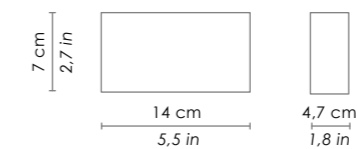

○ VALINO

PARETE - TERRA
WALL - FLOOR LAMP

Collezione di lampade a parete con corpo in pressofusione di alluminio verniciato nei colori bianco opaco o grigio scuro, diffusore in policarbonato bianco e fonte luminosa a LED biemissione. La collezione Ovalino ha un grado di protezione IP54 idonea per uso esterno ed interno.

A collection of wall lamps with a matt white or dark grey painted die-cast aluminium fixture, a white polycarbonate diffuser and a double emission LED light source. The Ovalino collection has IP54 protection, making it ideal for indoor and outdoor use.

PARETE
WALL

LED - 3000K - CRI>80 - 220-240V CE IP54

	DIMENSIONS	CODE	METAL PART FINISHES		POWER LED	TOTAL ABSORPTION	LUMEN LAMP
parete wall	14 x 7 x 4,7 cm / 5,5 x 2,7 x 1,8 in	LD0030	BIANCO WHITE	GRIGIO SCURO DARK GREY	2 x 3,4W	2 x 4W	2 x 302 lm
			B3	G3			

FINITURA PARTI METALLICHE / METAL PART FINISHES

Bianco / white

Grigio scuro / dark grey