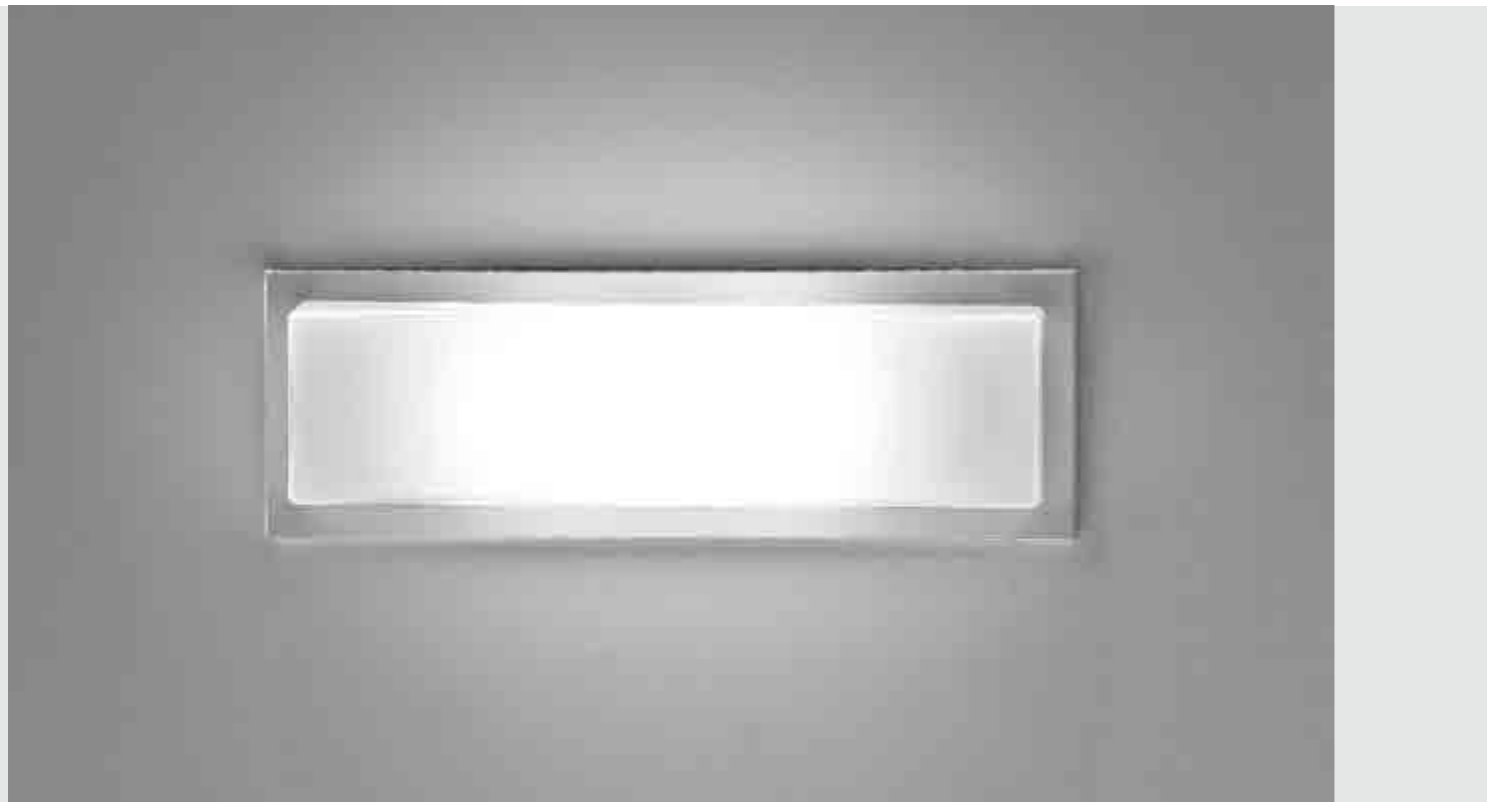

STAND METAL

Collezione di lampade a parete e soffitto in vetro soffiato triplex opale satinato. Parti metalliche cromate o verniciate bianco opaco.

A collection of wall and ceiling lamps in satin finish triplex opal blown glass. Matt white painted or chrome metal parts.