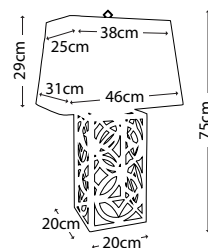

LEE CIRCLE
GN/LEE CIRCLE/TL

Distressed Gold steel frame with Ivory Linen tapered oblong shade.

Max. Wattage: 1 x 100W E27