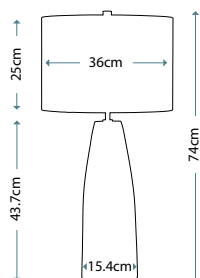

GLAZED CERAMIC

BY ELSTEAD LIGHTING

The quality craftsmanship that goes into every handmade base of our Glazed Ceramic collection is palpable. From unique shapes to exquisitely detailed glazes, these beautifully designed products are ideal to add a splash of colour or point of intrigue to any interior décor.

Whilst our table lamps undergo vigorous quality checks, please be aware that the nature of reactive glazes means that the lamp you receive may not appear exactly as pictured, and colours will vary from base to base.

BURNT OAK

BURNT OAK/TL

A Matt Graphite tapered vase with a striking Burnt Orange glaze. Completed with an Ivory polycotton drum shade and Polished Nickel finial.

Max. Wattage: 1 x 60W E27