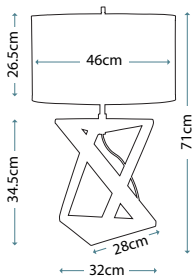

AEGEUS
AEGEUS/TL

Polished Nickel with White Marble base completed with a Silver/Grey polycotton cylinder shade with matching faux silk trim.

Max. Wattage: 1 x 60W E27