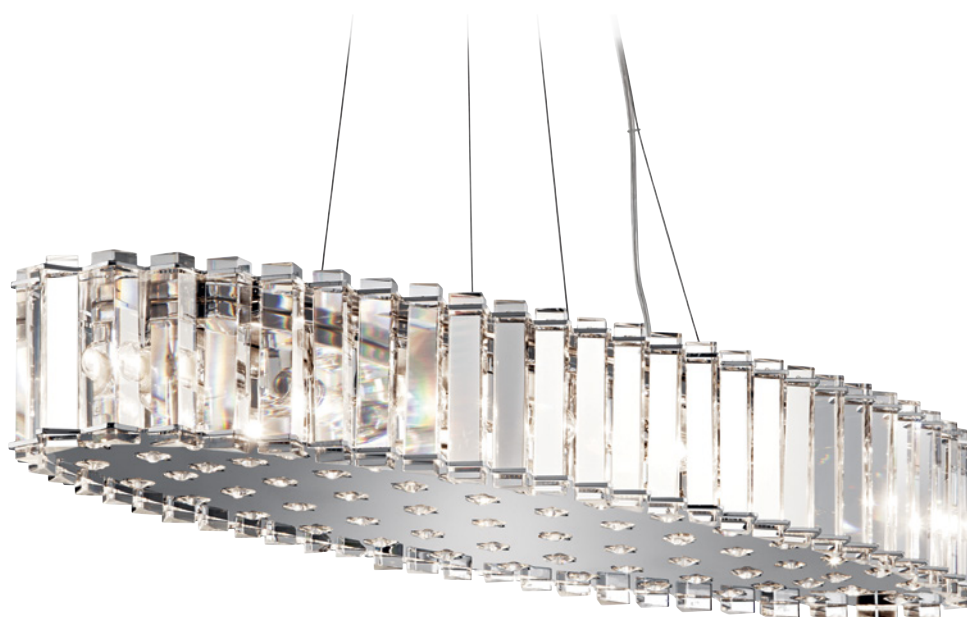

The Crystal Skye collection features triangular crystal prisms that rest inside Chrome details and stand ready to reflect light in a hundred different ways. Rounded crystals on the bottom reflect the inner light. Due to popular demand we have added a mini pendant and large oval chandelier to the collection, both suitable for bathroom use.

KL/CRSTSKYE//L