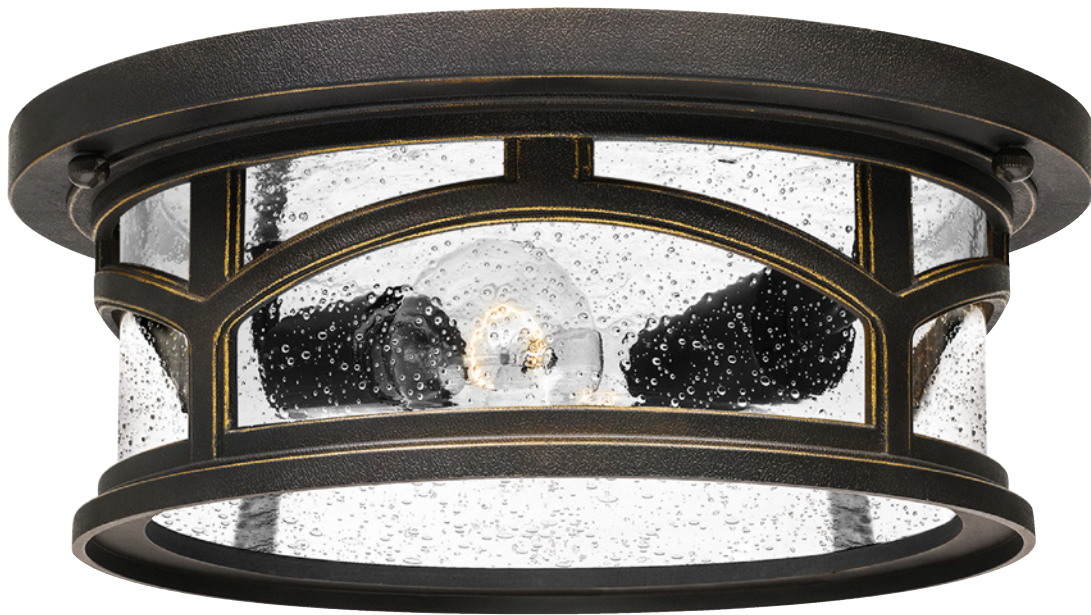

MARBLEHEAD

Marblehead is a rich masculine outdoor series and the latest addition to the Coastal Collection. The stately form of the arches gives the clear seeded glass a window like appearance. Made from a weather resistant composite material and featuring a 5 year guarantee it is sure to stand the test of time. It is available in Palladian Bronze.

QUOIZEL

5 YEAR*
GUARANTEE

QZ/MARBLEHEAD/F

Also Available: