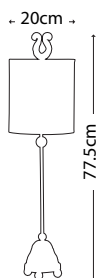

Max. Wattage: 1 x E27 60W

Also Available:

FB/SOUTHBEACH/FL

FB/SOUTHBEACH/P

**PHOENICIAN**

FB/PHOENICIAN/TL

The Silver Leaf ball feet of this table lamp support a Silver Leaf disc and Gold and Black striped molded undulating base of a silver leaf metal stem. Gold Leaf bands accent the Black shade, with Phoenician-inspired molded finial.