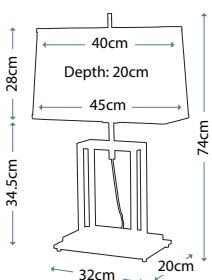

ATLAS
ATLAS/TL

Brushed Brass and Black with White Marble base completed with a Black tapered rectangular shade with Gold faux silk lining and trim.

Max. Wattage: 1 x 60W E27