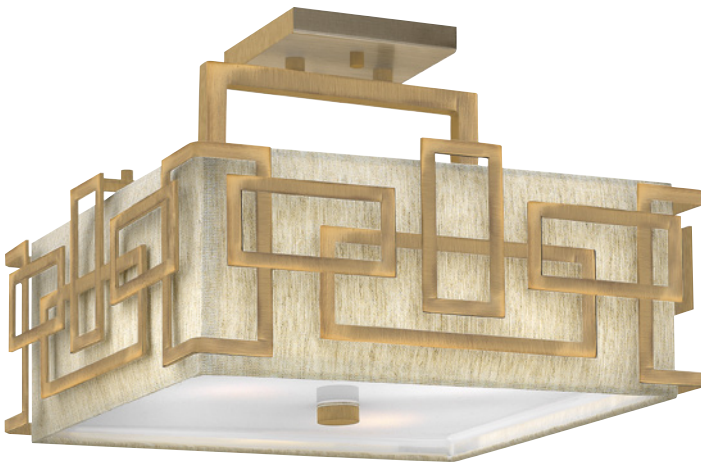

HK/LANZA/SF BR