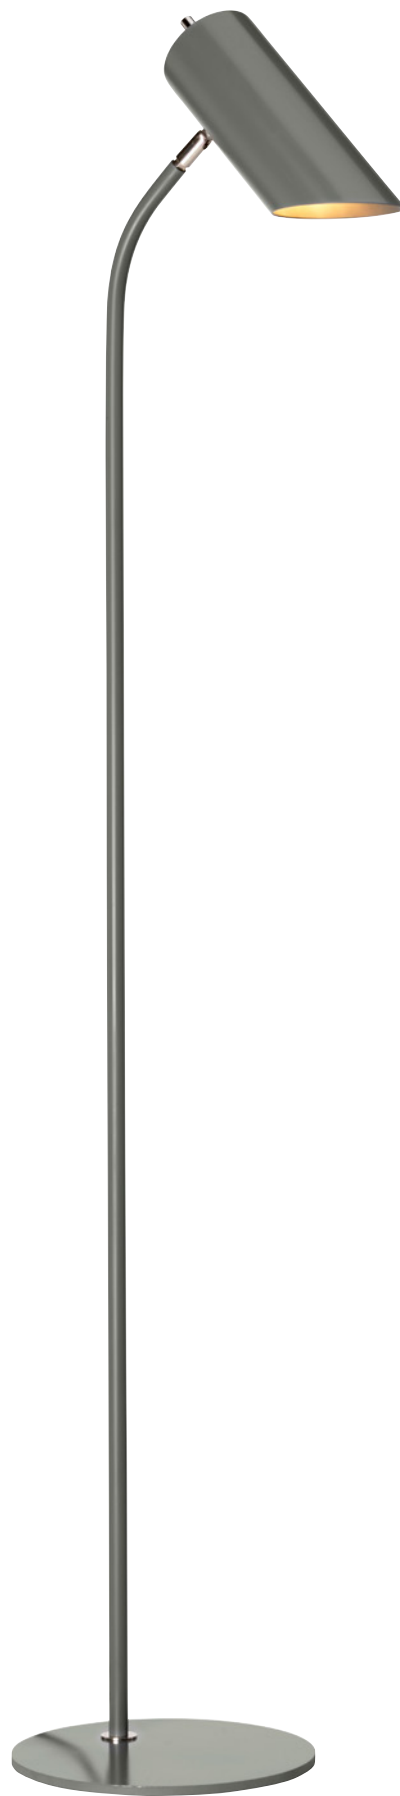

QUINTO/FL GPN

Code	Description	Height	Width	Min. Drop	Max. Drop	Depth	Finish	Max. Wattage
QUINTO6 GPN	6lt Chandelier	738mm	520mm	724mm	1788mm	520mm	Dark Grey / Polished Nickel	6 x 60W E27
QUINTO/FL GPN	Floor Lamp	1448mm	250mm	-	-	362mm	Dark Grey / Polished Nickel	1 x 60W E27

*Supplied with 2 x 305mm & 2 x 152mm & 1 x 75mm rods.