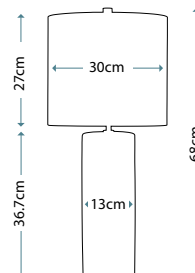

FULWELL
FULWELL/TL

The White gloss ceramic top contrasts with the Matte Gray textured base. Completed with a Dark Gray faux silk cylinder shade and Polished Nickel finial.

Max. Wattage: 1 x 60W E27