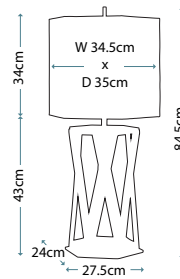

APOLLO
APOLLO/TL

Brushed Brass frame with White Marble inserts at the top and bottom, completed with a Navy Blue faux suede hexagonal shade with Gold faux silk lining.

Max. Wattage: 1 x 60W E27