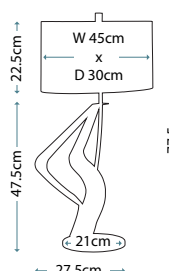

RIBBON
RIBBON/TL

This striking Polished Nickel sculpted metal base is complete with a black cylinder shade and Polished Nickel finial.

Max. Wattage: 1 x 60W E27