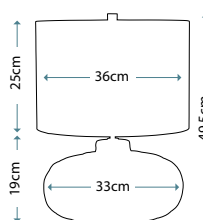

### VAUXHALL

VAUXHALL/TL

A geometric shaped vase in a Vintage Caramel finish. Completed with a Cream faux linen cylinder shade and Polished Nickel finial.

Max. Wattage: 1 x 60W E27