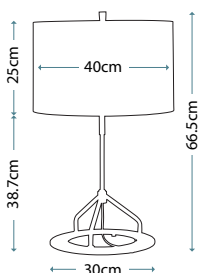

VICENZA WHITE

VICENZA/TL WPN

White tripod on a Polished Nickel base with hidden feet so the ring appears to hover above the table, complete with White cylinder shade that has a Metallic Silver lining and finial.

Max. Wattage: 1 x 60W E27