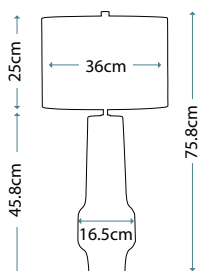

## MUSWELL

MUSWELL/TL

This retro Red geometric shaped vase is completed with a White faux linen cylinder shade and Polished Nickel finial.

Max. Wattage: 1 x 60W E27