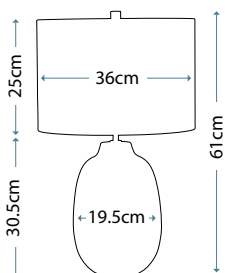

CHELSEFIELD
CHELSEFIELD/TL

A Pale Green ceramic vase that fades to Snow White at the base. Completed with a White faux linen drum shade and Polished Nickel finial.

Max. Wattage: 1 x 60W E27