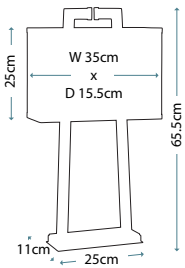

MAGRO

MAGRO/TL

This simple architectural Polished Nickel base has a Light Grey polycotton shade with a Dark Grey trim.

Max. Wattage: 1 x 60W E27