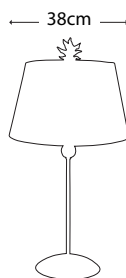

SOUTH BEACH

FB/SOUTHBEACH/TL

A Black and Cream striped stem is topped with a matching parchment shade and Gold Leaf orb. Finished with a Gold Leaf element.

Max. Wattage: 1 x 100W E27