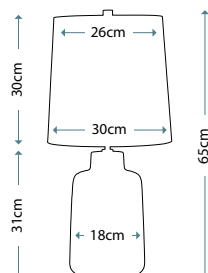

WOOLWICH
WOOLWICH/TL

A textured Graphite ceramic base with a White reactive drip glaze. Completed with a Silver faux linen tapered cylinder shade and Polished Nickel finial.

Max. Wattage: 1 x 60W E27