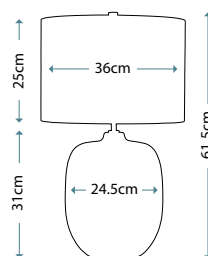

CHALK FARM
CHALK FARM/TL

A Light Grey ceramic vase that fades to Chalk White at the base. Completed with an Ivory faux silk drum shade and Polished Nickel finial.

Max. Wattage: 1 x 60W E27