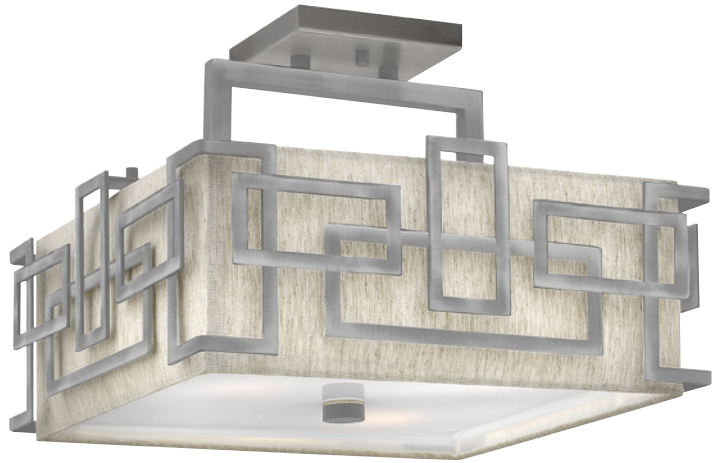

Also available
in Oil Rubbed
Bronze

HK/LANZA/SF AN