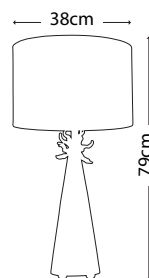

NEO WHITE

FB/NEO/TL FR WHT

French White cone base with Gold Leaf anemone element and lampholder. Topped with a complementing painted parchment cylinder shade.

Max. Wattage: 1 x E27 60W