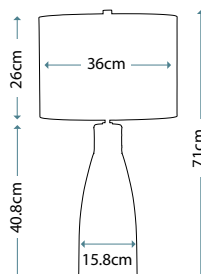

HAMMERSMITH

HAMMERSMITH/TL

This Taupe tapered ceramic vase is decorated with a brown leather and Brass equestrian style strap. Completed with a Brown faux silk cylinder shade and Aged Brass finial.

Max. Wattage: 1 x 60W E27