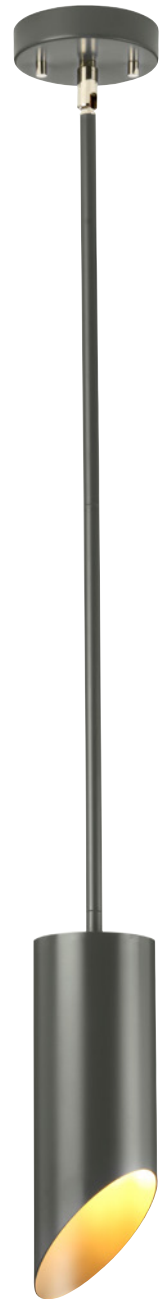

QUINTO1 GPN

QUINTO/TL GPN

QUINTO3 GPN

QUINTO1P GPN

Code	Description	Height	Width	Min. Drop	Max. Drop	Projection	Finish	Max. Wattage
QUINTO1 GPN	1lt Wall Light	238mm	110mm	-	-	276mm	Dark Grey / Polished Nickel	1 x 40W E27
QUINTO1P GPN	1lt Pendant	276mm	110mm	262mm	1326mm*	-	Dark Grey / Polished Nickel	1 x 60W E27
QUINTO3 GPN	3lt Chandelier	496mm	268mm	488mm	1552mm*	-	Dark Grey / Polished Nickel	3 x 60W E27
QUINTO/TL GPN	Table Lamp	575mm	170mm	-	-	311mm	Dark Grey / Polished Nickel	1 x 40W E27