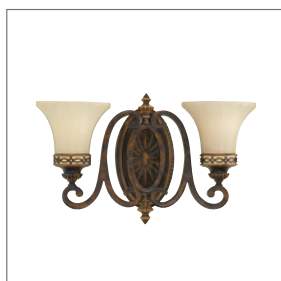

FE/DRAWING RM2/B