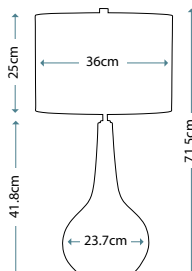

## MUSWELL

MUSWELL/TL

This retro Red geometric shaped vase is completed with a White faux linen cylinder shade and Polished Nickel finial.

Max. Wattage: 1 x 60W E27