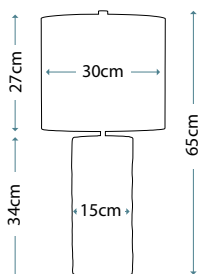

BARBICAN

BARBICAN/TL

A retro sculpted ceramic base in Graphite finish complete with a silver faux silk drum shade and Polished Nickel finial.

Max. Wattage: 1 x 60W E27