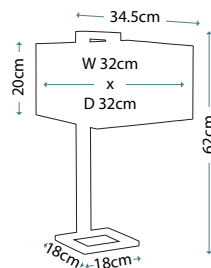

PLEIN

PLEIN/TL

Dark Brown metallic base with a Polished Gold stem complete with a Cream polycotton square shade with Metallic Gold lining.

Max. Wattage: 1 x 60W E27