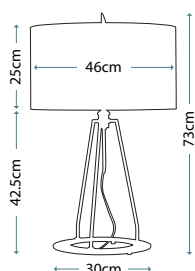

FERRARA WHITE
FERRARA/TL WPG

White legs ascend from a Polished Gold base on hidden feet so the ring appears to hover above the table, complete with a White polycotton cylinder shade that has a Metallic Gold lining.

Max. Wattage: 1 x 60W E27