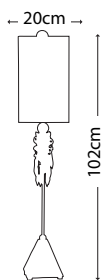

MADISON
FB/MADISON/TL

Pyramid shaped table lamp base with Putty Patina finish supporting a decorative sculpted element adorned with crystal clusters. Topped with a complementing Putty Patina parchment shade.

Max. Wattage: 1 x E27 60W