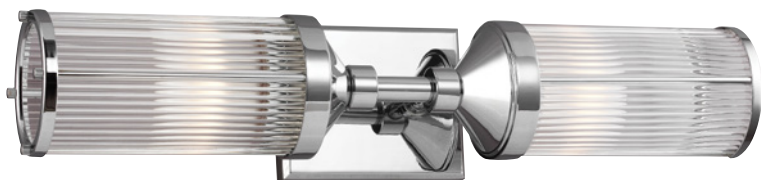

FE/PAULSON2

This fitting can also be mounted vertically

All models
IP44 rated for
bathrooms