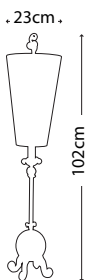

LE CIRQUE
FB/LE CIRQUE/TL

Sculpted Gold legs support a Red and Tan sphere. Sculpted highlights flank a Black and Cream metal stem. An inverted Beige and Cream shade is topped by a Red sculpted finial.

Max. Wattage: 1 x E27 60W