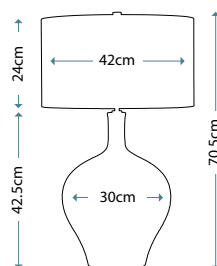

EDEN PARK

EDEN PARK/TL

A dapple textured reactive glaze with tones of Green, Turquoise and Gold contrasts with a Textured Cream base. Completed with a Cream faux silk cylinder shade and Polished Nickel finial.

Max. Wattage: 1 x 60W E27