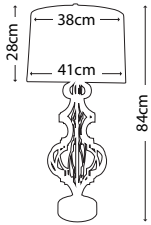

OCTAVIA

GN/OCTAVIA/TL GD

Distressed Gold steel frame on Dark Brown base with Cream Linen tapered drum shade

Max. Wattage: 1 x 100W E27