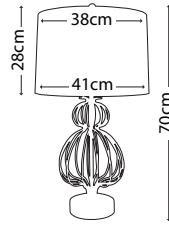

LAFITTE GOLD
GN/LAFITTE/TL GD

Distressed Gold steel body on Aged Gold steel base with Cream Linen tapered drum shade

Max. Wattage: 1 x 100W E27