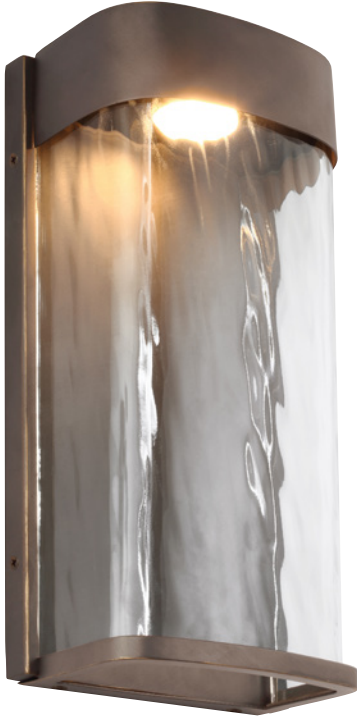

The Bennie collection of contemporary outdoor wall lights boasts an integrated LED module tucked into the crown of the fixture, shining light downward through a Clear Water glass shade. Available in either a warm Antique Bronze or a more modern Painted Brushed Steel finish. Cast aluminum construction ensures durability.

FE/BENNIE/L ANBZ