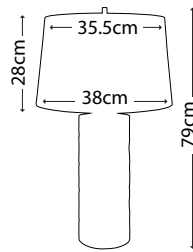

ARABELLA SILVER
GN/ARABELLA/TL/S

White column encased in a Distressed Silver steel frame with White Linen tapered drum shade

Max. Wattage: 1 x 100W E27