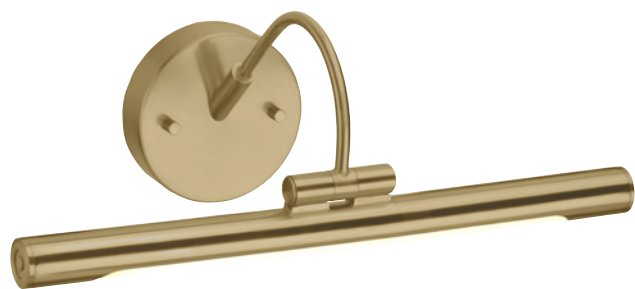

BRUSHED BRASS
ALTON PL/S BB