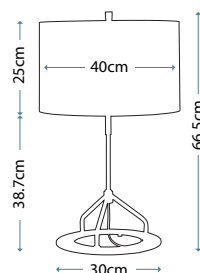

VICENZA GREY

VICENZA/TL GPN

Dark Grey tripod on a Polished Nickel base with hidden feet so the ring appears to hover above the table, complete with Grey cylinder shade that has a Metallic Silver lining and finial.

Max. Wattage: 1 x 60W E27