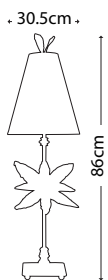

AZALEA

Silver - FB/AZALEA/TL SV

Gold - FB/AZALEA/TL GD

Azalea features a full bloom with matching Silver or Gold Leaf finish mountings, columns, and accents. Topped with a matching parchment shade.

Max. Wattage: 1 x E27 60W