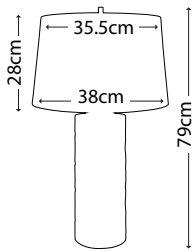

ARABELLA GOLD
GN/ARABELLA/TL/G

White column encased in a Distressed Gold steel frame with Cream Linen tapered drum shade

Max. Wattage: 1 x 100W E27