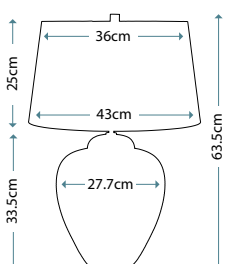

OAKLEIGH PARK

OAKLEIGH PARK/TL

This Green/Brown textured ceramic vase has a reactive glaze finish. Completed with a Brown polycotton tapered cylinder shade with a Metallic Gold card lining and Aged Brass finial.

Max. Wattage: 1 x 60W E27