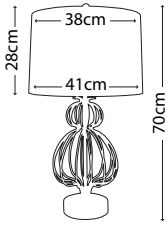

LAFITTE SILVER
GN/LAFITTE/TL SV

Distressed Silver steel body on Gunmetal steel base with White Linen tapered drum shade

Max. Wattage: 1 x 100W E27