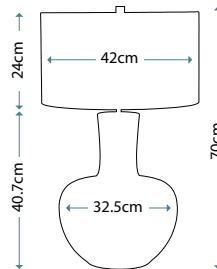

BARNSBURY

BARNSBURY/TL

A sturdy ceramic base with green stripy reactive glaze. Completed with a Brown polycotton tapered cylinder shade and Polished Nickel finial.

Max. Wattage: 1 x 60W E27