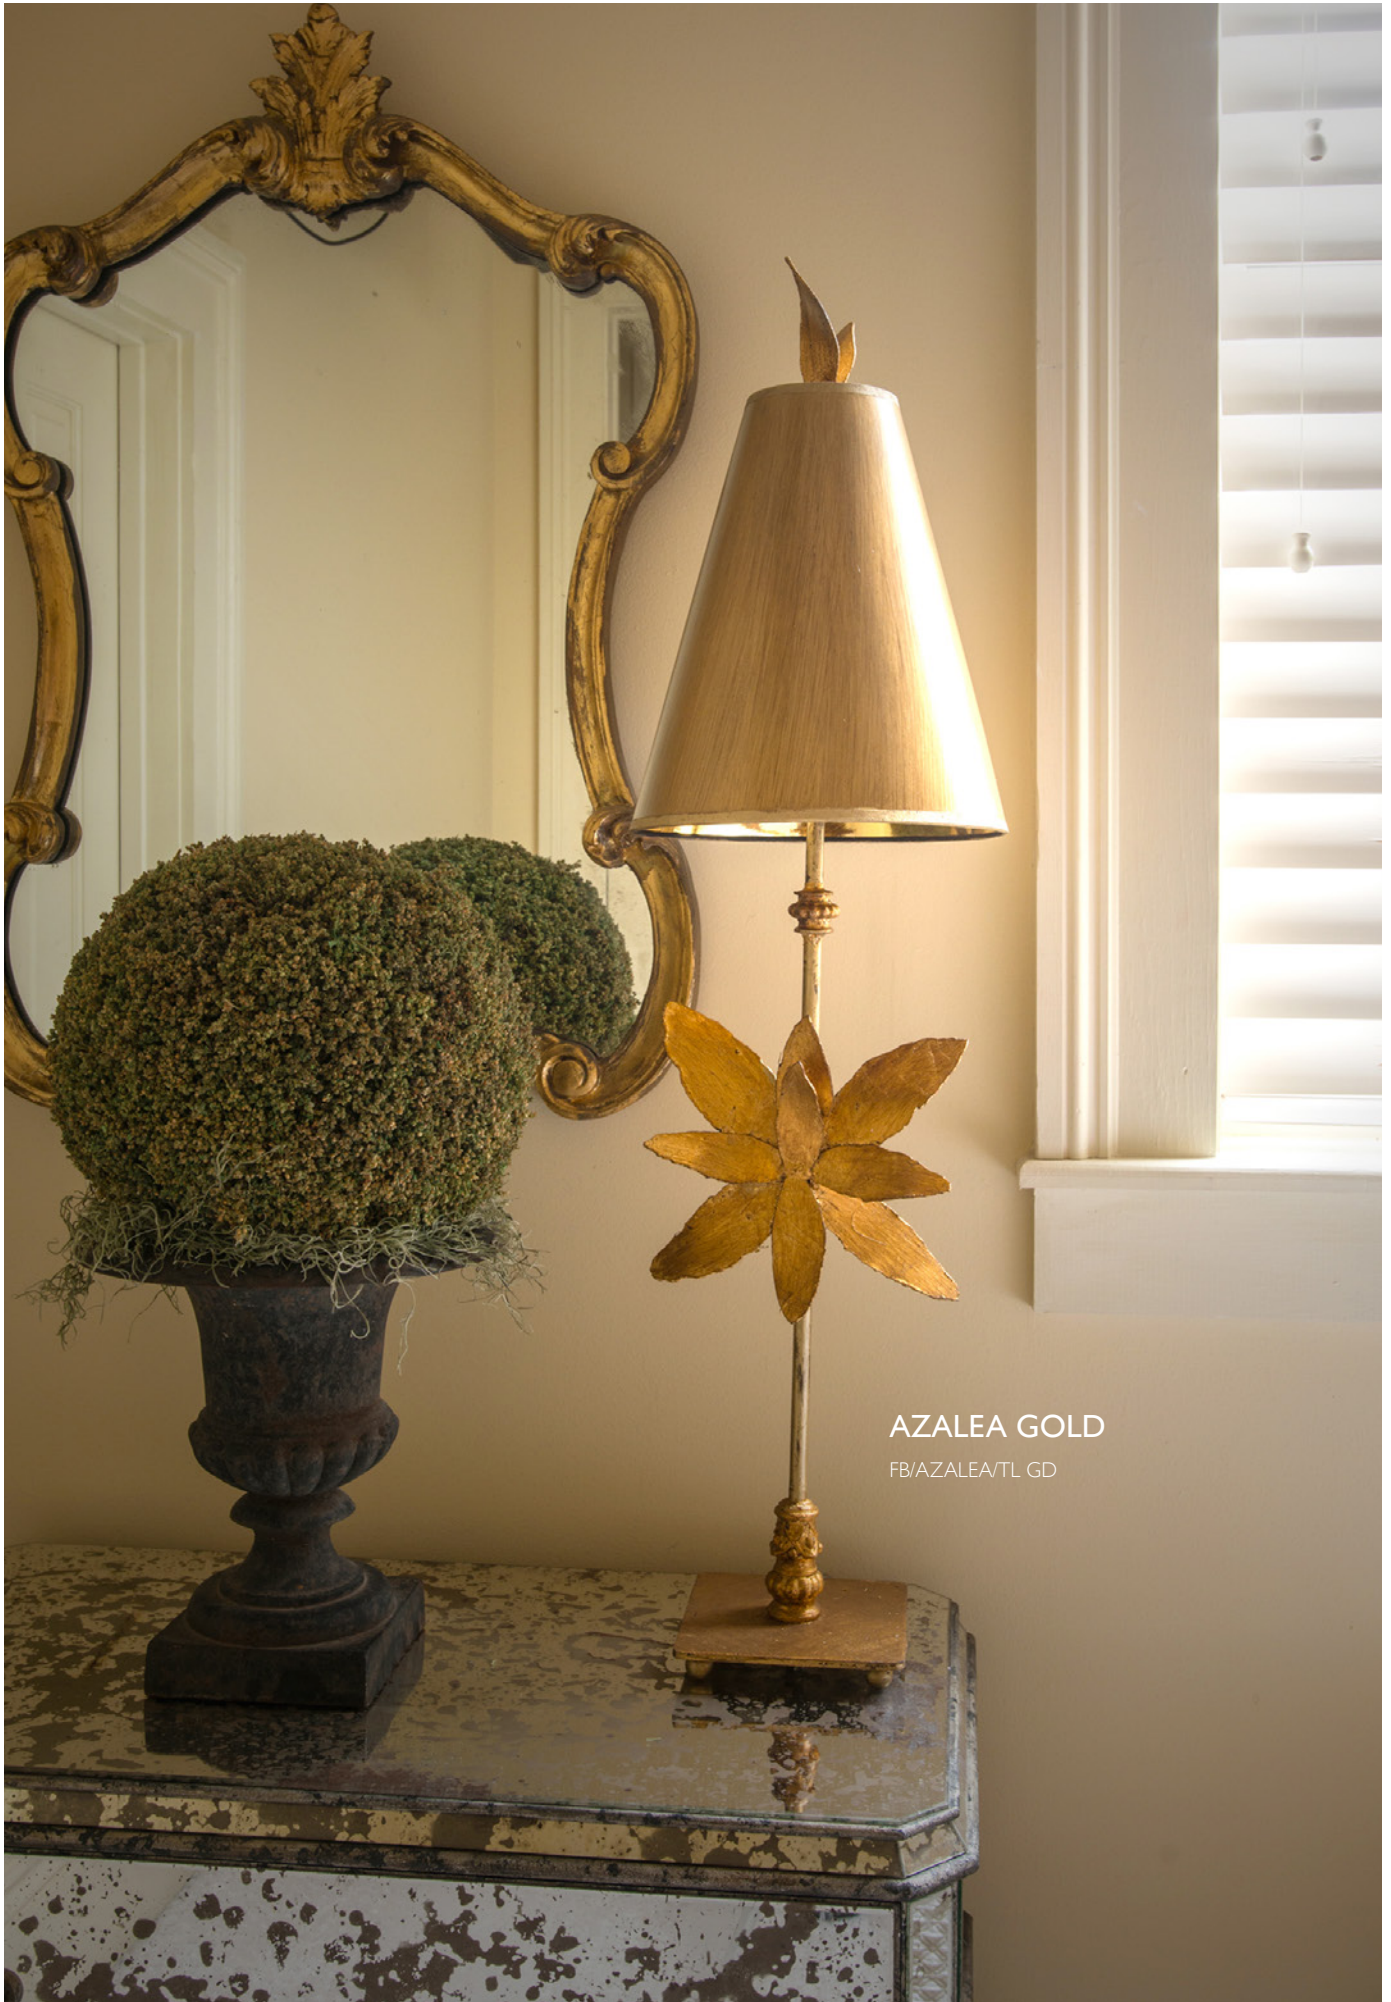

Max. Wattage: 1 x E27 60W

**SOUTH BEACH**

FB/SOUTHBEACH/TL

A Black and Cream striped stem is topped with a matching parchment shade and Gold Leaf orb. Finished with a Gold Leaf element.

Max. Wattage: 1 x 100W E27