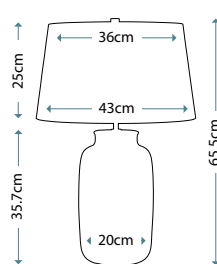

KINGSTON VALE

KINGSTON VALE/TL

This rich Olive Green reactive glazed ceramic vase is completed with an Ivory polycotton tapered cylinder shade and Polished Nickel finial.

Max. Wattage: 1 x 60W E27