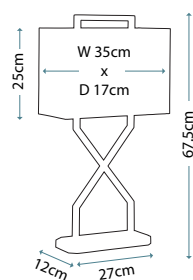

CROSS
CROSS/TL

Polished Gold metal base complete with a Navy Blue oblong shade that has a Metallic Gold lining.

Max. Wattage: 1 x 60W E27