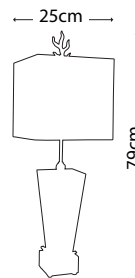

GRENOUILLE
FB/GRENOUILLE/TL

Four gilded frogs atop a Black base support the corners of an Umber washed centre block. A Light Brown faux silk square shade is crowned with a Gold Leaf finial.

Max. Wattage: 1 x E27 60W