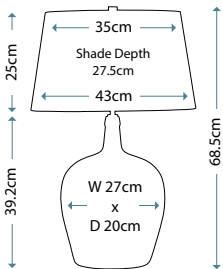

### KINGSTON VALE

KINGSTON VALE/TL

This rich Olive Green reactive glazed ceramic vase is completed with an Ivory polycotton tapered cylinder shade and Polished Nickel finial.

Max. Wattage: 1 x 60W E27