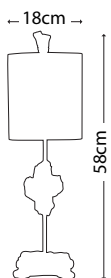

CROSS

Gold - FB/CROSS/TL GD
Silver - FB/CROSS/TL SV

Floating Gold or Silver carved cross on excavated 4-footed complementing base. Topped with matching hand-leaved parchment shade.

Max. Wattage: 1 x E27 60W