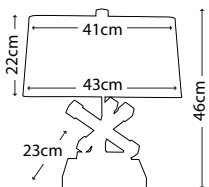

JACKSON SQUARE
GN/JACKSONSQR/TL

Distressed Gold body, Chrome stem, Crystal base with Cream Linen tapered rectangular shade with rounded corners

Max. Wattage: 1 x 60W E27