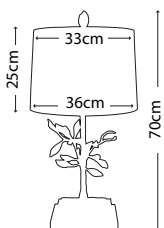

AUDUBON PARK

GN/AUDUBONPK TL

Distressed Gold cast metal tree on a Crystal glass, oblong base with Cream Linen tapered drum shade

Max. Wattage: 1 x 100W E27