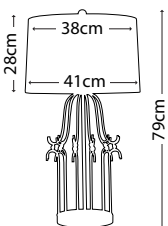

STELLA GOLD
GN/STELLA/TL GD

Distressed Gold steel frame with crystal accents on a Crystal glass base with Cream Linen tapered drum shade

Max. Wattage: 1 x 100W E27