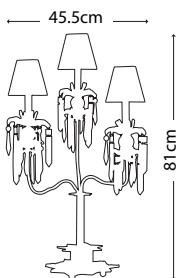

BIRDLAND III

FB/BIRDLAND/TL3

This 3-tier candelabra table lamp showcases a tiered base, striped column and arms detailed with crystal clusters, and Red and Beige spheres. Topped with Cream and Gold striped parchment shades.

Max. Wattage: 3 x E14 60W