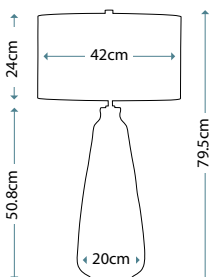

### KEW

KEW/TL

A Sage Green ceramic base sculpted into a botanical form. Completed with a White faux silk tapered cylinder shade and Polished Nickel finial.

Max. Wattage: 1 x 60W E27