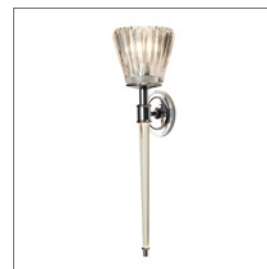

BATH/AGATHA PC

Code	Description	Height	Width	Min. Drop	Max. Drop	Finish	Max. Wattage
BATH/AGATHA1P BN	1lt Pendant	323mm	134mm	405mm	1305mm	Brushed Nickel	1 x 3.5W LED G9*
BATH/AGATHA1P PC	1lt Pendant	323mm	134mm	405mm	1305mm	Polished Chrome	1 x 3.5W LED G9*
BATH/AGATHA3P BN	3lt Pendant	335mm	471mm	423mm	1323mm	Brushed Nickel	3 x 3.5W LED G9* & 1W Integrated LED
BATH/AGATHA3P PC	3lt Pendant	335mm	471mm	423mm	1323mm	Polished Chrome	3 x 3.5W LED G9* & 1W Integrated LED

* Each supplied LED G9 bulb = 320Lm, 3000k