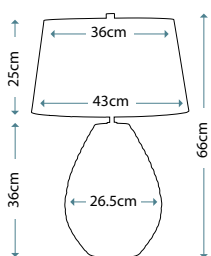

### LEYTON

LEYTON/TL

A Pale Sage Green matt finished ceramic vase, completed with an Ivory polycotton tapered cylinder shade and Polished Nickel finial.

Max. Wattage: 1 x 60W E27

LIGHT BOX™  
COLLECTION

**BRUNSWICK**  
BRUNSWICK/TL