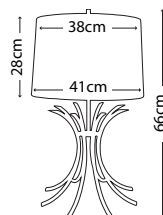

RIVERS

GN/RIVERS/TL

Distressed Gold steel frame with Cream Linen tapered drum shade

Max. Wattage: 1 x 100W E27