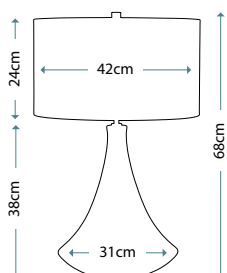

Max. Wattage: 1 x 60W E27

**PINNER**  
PINNER/TL

A Subtle Pink wash over a Matt Cream ceramic spinning-top shaped vase. Completed with a Cream faux silk tapered cylinder shade and Polished Nickel finial.