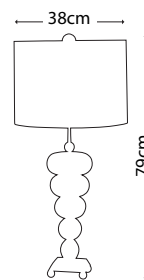

RETRO
FB/RETRO/TL

Retro-inspired table lamp with Gold base and textured pebble shapes in ascending sizes. Textured shade with Gold Leaf striped border and orb-like finial.

Max. Wattage: 1 x E27 100W