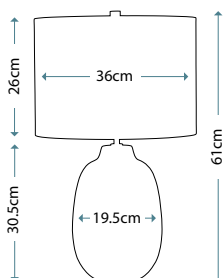

GRANGE PARK

GRANGE PARK/TL

The Grey/Brown reactive glaze on the top half contrasts to the plain Matt Beige ceramic base. Completed with a Cream faux silk cylinder shade and Polished Nickel finial.

Max. Wattage: 1 x 60W E27