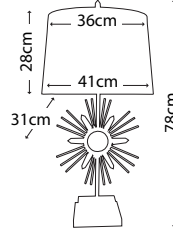

SUN KING

GN/SUN KING/TL

Distressed Gold steel sunburst with Quartz points on Crystal glass oblong base with Cream Linen elliptical oval shade

Max. Wattage: 1 x 100W E27