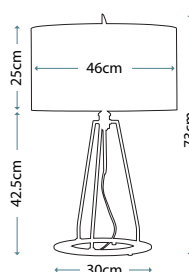

Max. Wattage: 1 x 60W E27

LIGHT BOX™  
COLLECTION

**CROSS**  
CROSS/TL

Polished Gold metal base complete with a Navy Blue oblong shade that has a Metallic Gold lining.

Max. Wattage: 1 x 60W E27

LIGHT BOX™  
COLLECTION