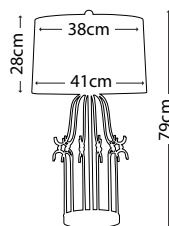

STELLA SILVER
GN/STELLA/TL SV

Distressed Silver steel frame with crystal accents on a Crystal glass base with White Linen tapered drum shade

Max. Wattage: 1 x 100W E27