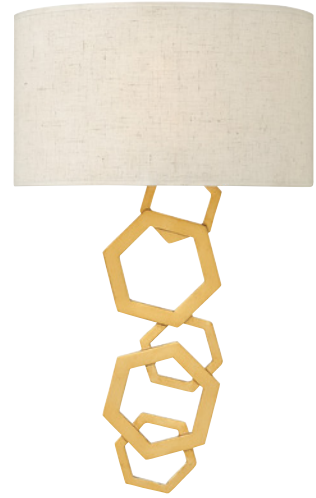

HK/MOXIE2 SSG