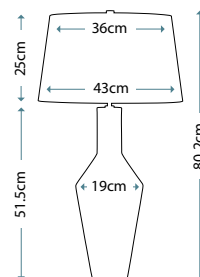

### KEW

KEW/TL

A Sage Green ceramic base sculpted into a botanical form. Completed with a White faux silk tapered cylinder shade and Polished Nickel finial.

Max. Wattage: 1 x 60W E27