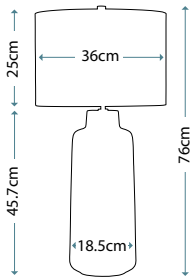

MARYLAND
MARYLAND/TL

A Light Brown reactive glaze over a Matt Graphite base is completed with a White faux linen shade and Polished Nickel finial.

Max. Wattage: 1 x 60W E27