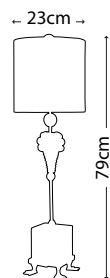

Max. Wattage: 1 x E27 60W

**POMPADOUR X**

FB/POMPADOURX/TL

Table lamp with moulded duck feet that support a square silver leaf base. Topped with a Cream and Silver Leaf parchment cylinder shade and a pompadour-inspired finial.