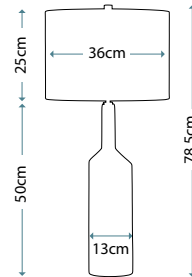

BAYSWATER
BAYSWATER/TL

A Deep Ocean Blue and White, bottle shaped ceramic base. Completed with a White faux linen cylinder shade and Polished Nickel finial.

Max. Wattage: 1 x 60W E27