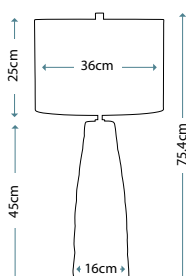

VAUXHALL

VAUXHALL/TL

A geometric shaped vase in a Vintage Caramel finish. Completed with a Cream faux linen cylinder shade and Polished Nickel finial.

Max. Wattage: 1 x 60W E27