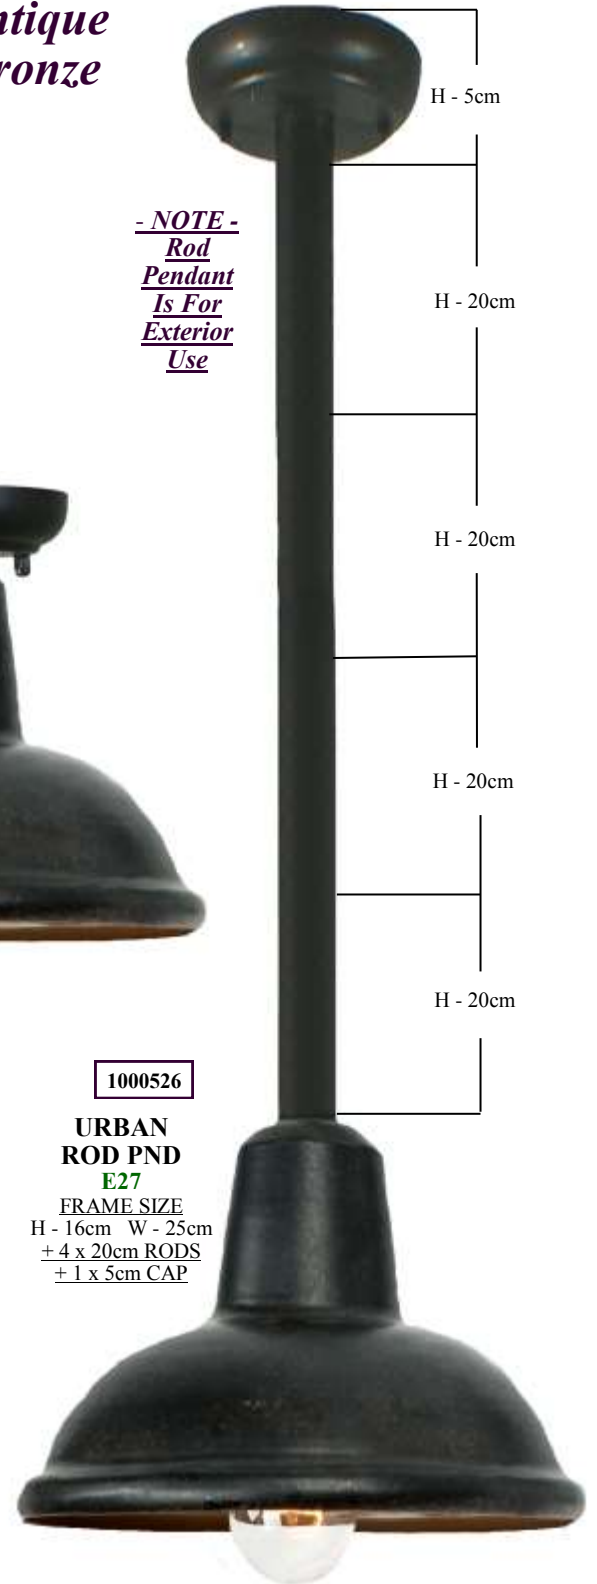

1000526

**URBAN
ROD PND
E27**
FRAME SIZE
H - 16cm W - 25cm
+ 4 x 20cm RODS
+ 1 x 5cm CAP