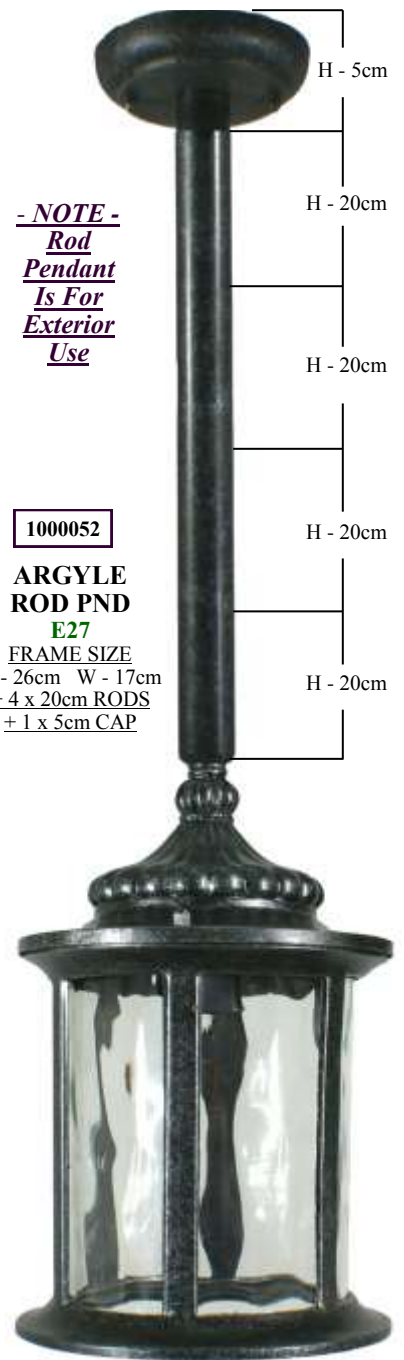

FRAME SIZE
H - 26cm W - 17cm
+ 4 x 20cm RODS
+ 1 x 5cm CAP

**Antique
Black**

1000043

**ARGYLE
UNDER EAVE
E27**

FRAME SIZE
H - 30cm W - 17cm

- Warranty Conditions -

Any claim must be made within 12 Months from the date of purchase.
To make a claim, take the product with a Receipt of proof of purchase to retailer.