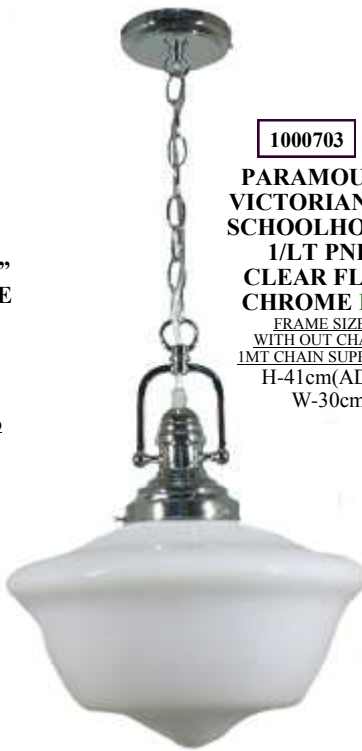

1000704
PARAMOUNT
VICTORIAN 16"
SCHOOLHOUSE
1/1T PND
CLEAR FLEX
CHROME E27
FRAME SIZE
WITH OUT CHAIN
1MT CHAIN SUPPLIED
H-45cm(ADJ)
W-40cm

1000703
PARAMOUNT
VICTORIAN 12"
SCHOOLHOUSE
1/1T PND
CLEAR FLEX
CHROME E27
FRAME SIZE
WITH OUT CHAIN
1MT CHAIN SUPPLIED
H-41cm(ADJ)
W-30cm