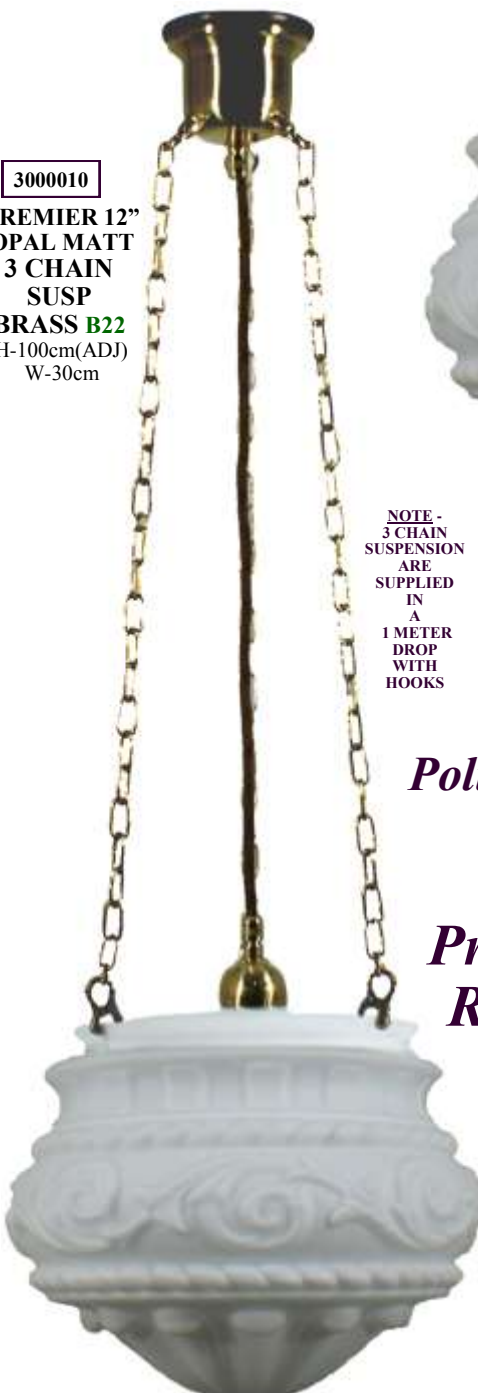

3001192

EMPIRE 8"
OPAL MATT
SINGLE
CHAIN SUSP
BROWN CORD
BRASS B22
H-100cm(ADJ)
W-20cm

3000043

EMPIRE 8"
OPAL MATT
B/F BRASS B22
H-27cm W-20cm

*Polished
Brass Range*

3000010

PREMIER 12"
OPAL MATT
3 CHAIN
SUSP
BRASS B22
H-100cm(ADJ)
W-30cm