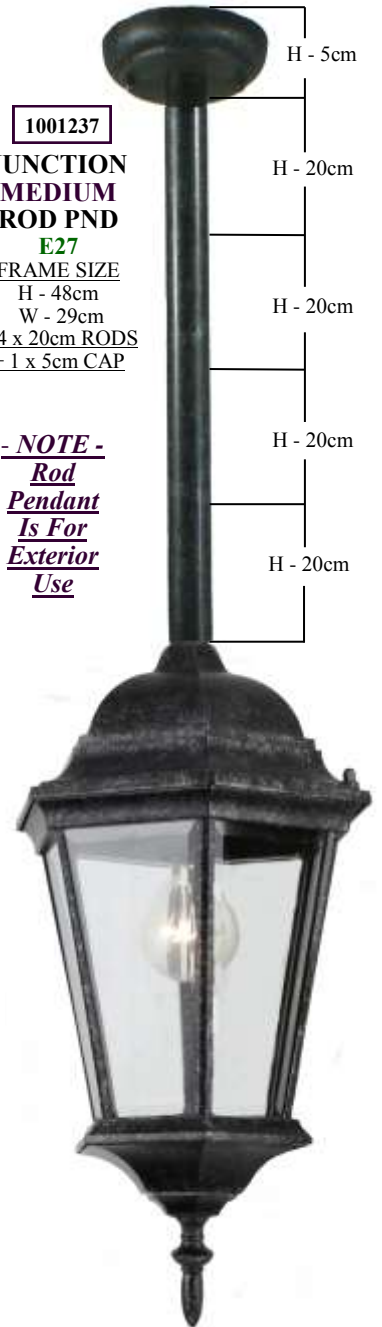

*Antique
Black*

1001237
JUNCTION
MEDIUM
ROD PND
E27
FRAME SIZE
H - 48cm
W - 29cm
+ 4 x 20cm RODS
+ 1 x 5cm CAP

- NOTE -
Rod
Pendant
Is For
Exterior
Use