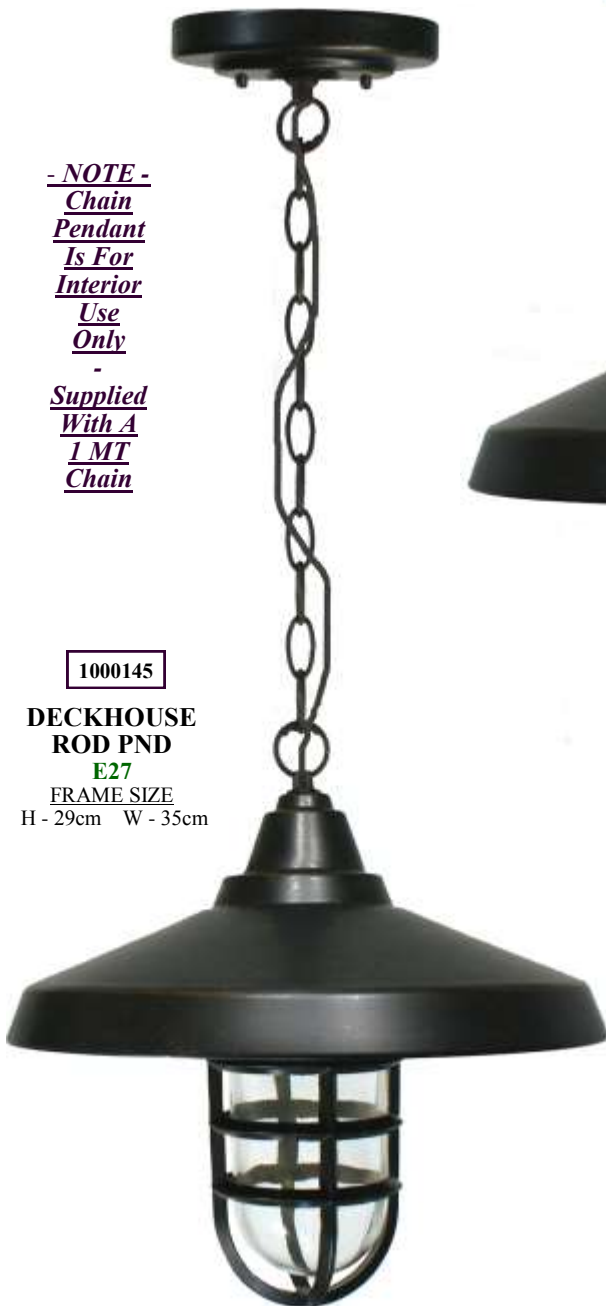

1000146
**DECKHOUSE
W/B**
E27
FRAME SIZE
H - 42cm W - 35cm
P - 59cm

**Antique
Bronze**

**- NOTE -
Chain
Pendant
Is For
Interior
Use
Only
-
Supplied
With A
1 MT
Chain**

1000145
**DECKHOUSE
ROD PND**
E27
FRAME SIZE
H - 29cm W - 35cm