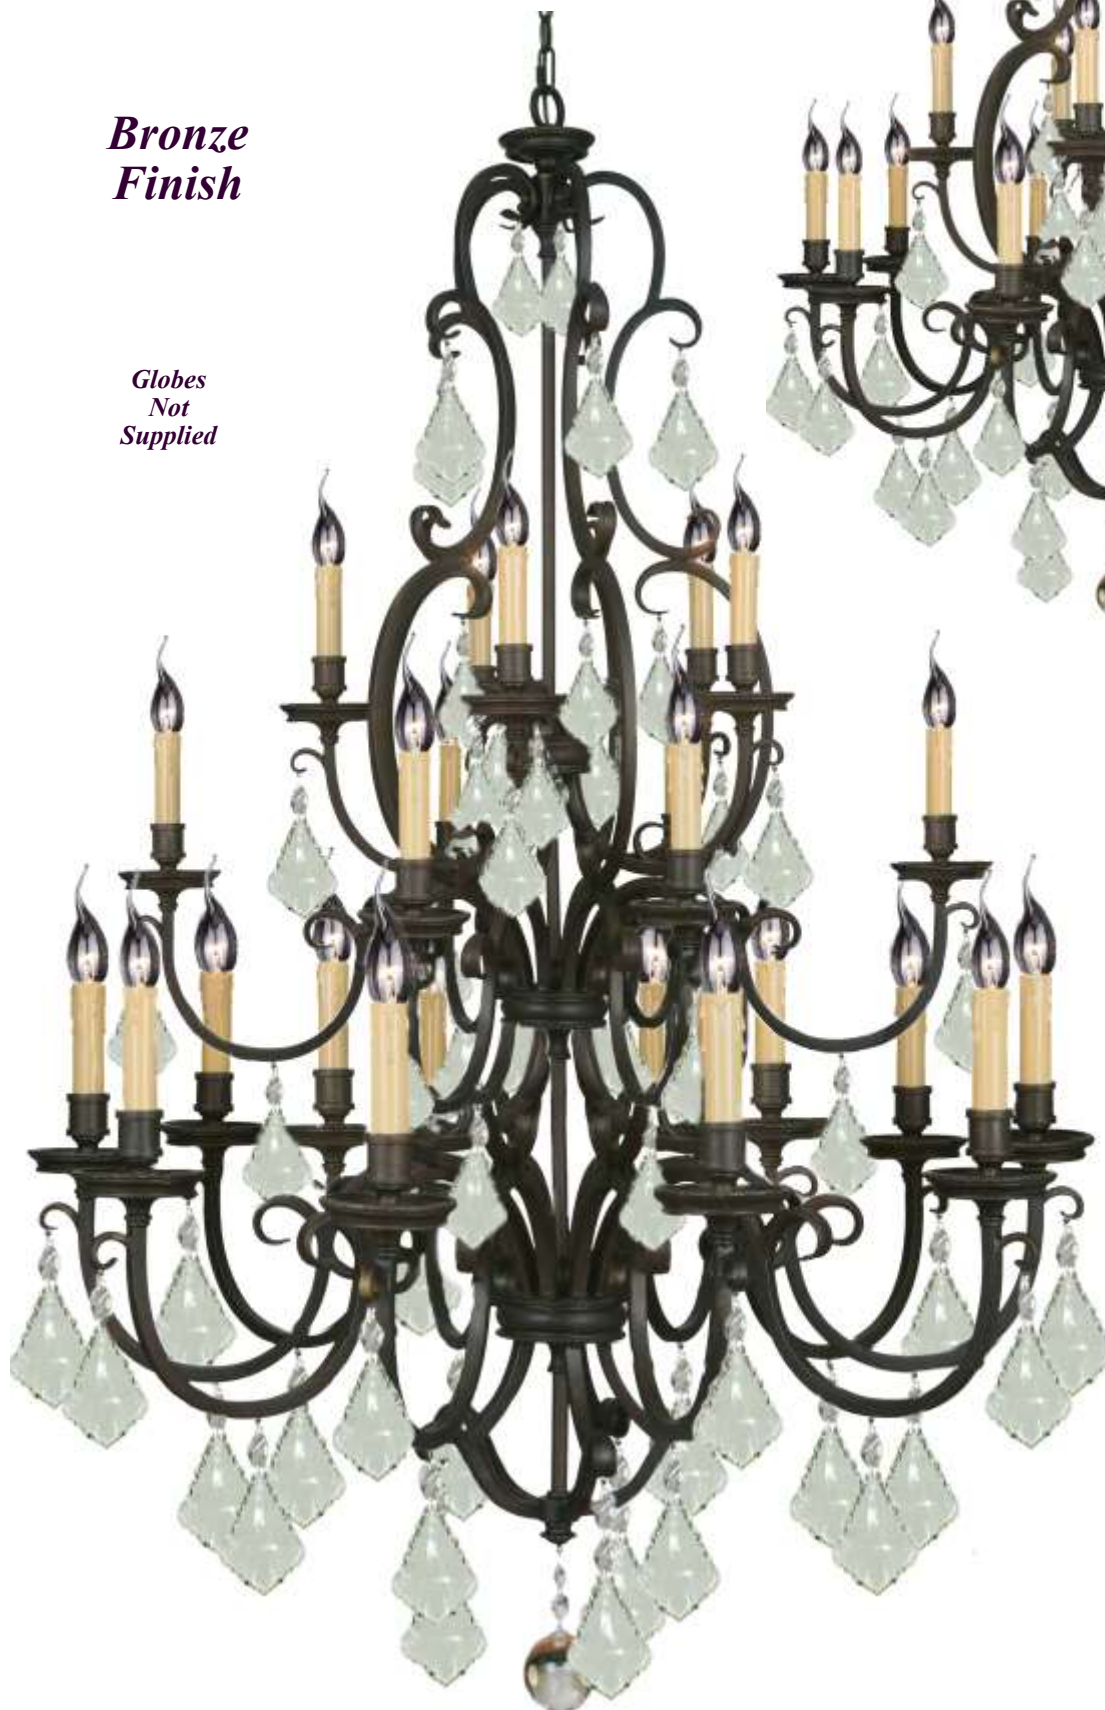

*Louis 15th
Bronze
Range*

1000294

LOUIS 15th
15/LT =
10/LT + 5/LT PND
BRONZE
E14
FRAME SIZE
H - 126cm W - 102cm

*Bronze
Finish*

*Globes
Not
Supplied*

*- NOTE -
-
Supplied
With
1 MT
Chain
&
Canopy
-*

1000292

LOUIS 15th
24/LT =
12/LT + 6/LT + 6/LT PND
BRONZE
E14
FRAME SIZE
H - 170cm W - 140cm