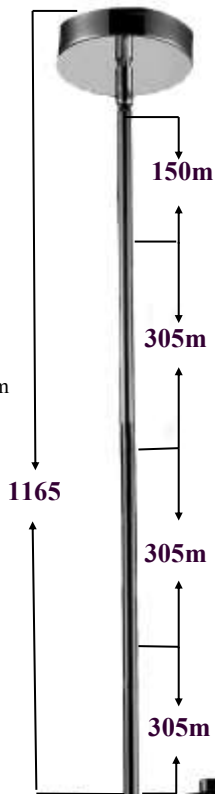

FRAME SIZE
H - 60cm W - 28cm

*Rutherford
Bronze
Range*

*Curved
Panel
Glassware*

1000430

**RUTHERFORD
LARGE
6/LT PND
BRONZE**

E14

FRAME SIZE

H - 65cm W - 40cm

L - 32cm

*Globes
Not
Supplied*

Globes
Not
Supplied

1000677
**OREGON
C.T.C SMALL
1/LT CHROME**
E27
FRAME SIZE
H - 34cm W - 27cm

Oregon Chrome Range

1000676
**OREGON
LANTERN
MEDIUM
1/LT
CHROME**
E27
FRAME SIZE
H - 47cm W - 40cm

1000678
**OREGON
LANTERN
SMALL
1/LT
CHROME**
E27
FRAME SIZE
H - 30cm W - 27cm
ROD AS PER
MEDIUM

1000679
**OREGON
BENCH
4/LT
CHROME**
E27
FRAME SIZE
H - 27cm W - 30cm
L - 78cm

*Lanterns
Feature
Clear
Beveled
Glassware*

***Carrington
Bronze
Range***

1000092
CARRINGTON
MEDIUM
4/LT PND
BRONZE
E14
FRAME SIZE
H - 72cm W - 30cm

1000093
CARRINGTON
SMALL
3/LT PND
BRONZE
E14
FRAME SIZE
H - 62cm W - 24cm

1000091
CARRINGTON
LARGE
6/LT PND
BRONZE
E14
FRAME SIZE
H - 92cm W - 38cm