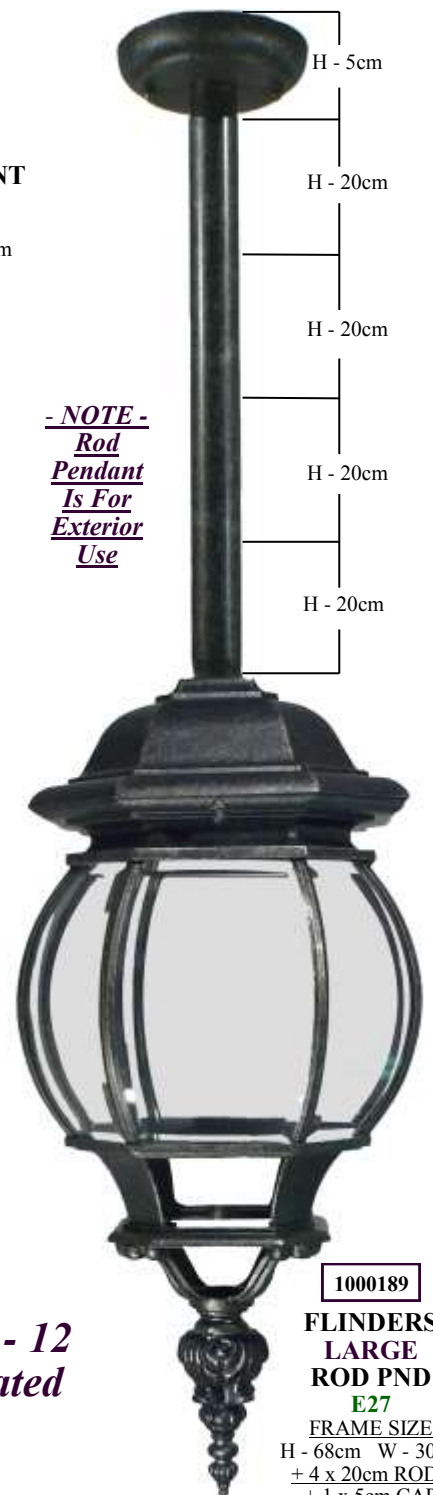

1000187

**FLINDERS
LARGE
CHAIN PND**
E27

FRAME SIZE -
H - 68cm W - 30cm

*- NOTE -
Chain
Pendant
Is For
Interior
Use
Only*

*Supplied
With A
1MT
Chain*

1000191

**FLINDERS
LARGE
PILLAR MOUNT**
E27

FRAME SIZE -
H - 79cm W - 30cm