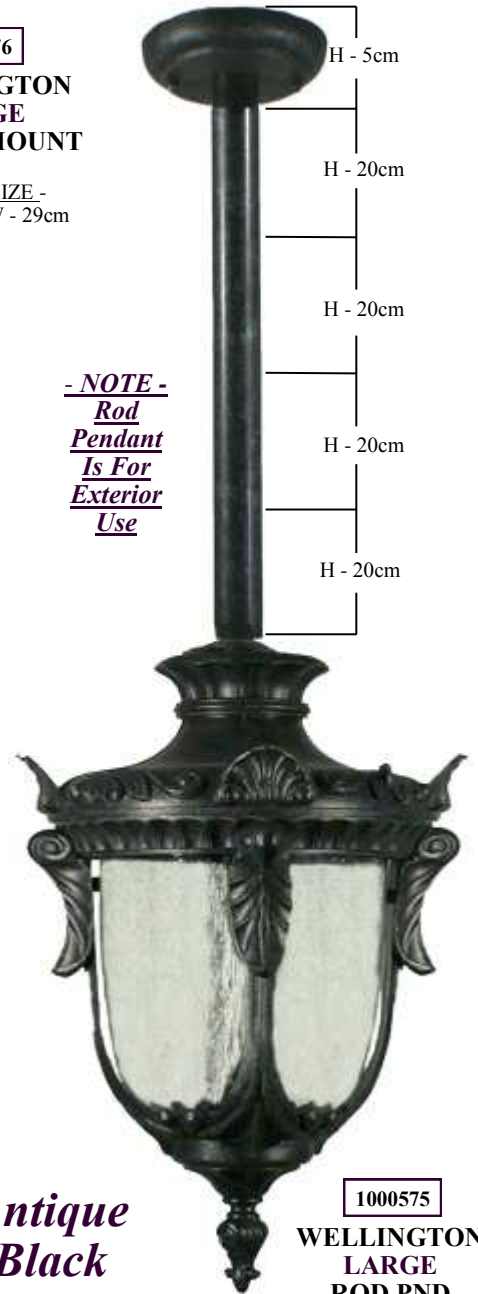

1000576
WELLINGTON
LARGE
PILLAR MOUNT
E27
FRAME SIZE -
H - 68cm W - 29cm

- NOTE -
Rod
Pendant
Is For
Exterior
Use

IP - 44
Rated

Antique
Black