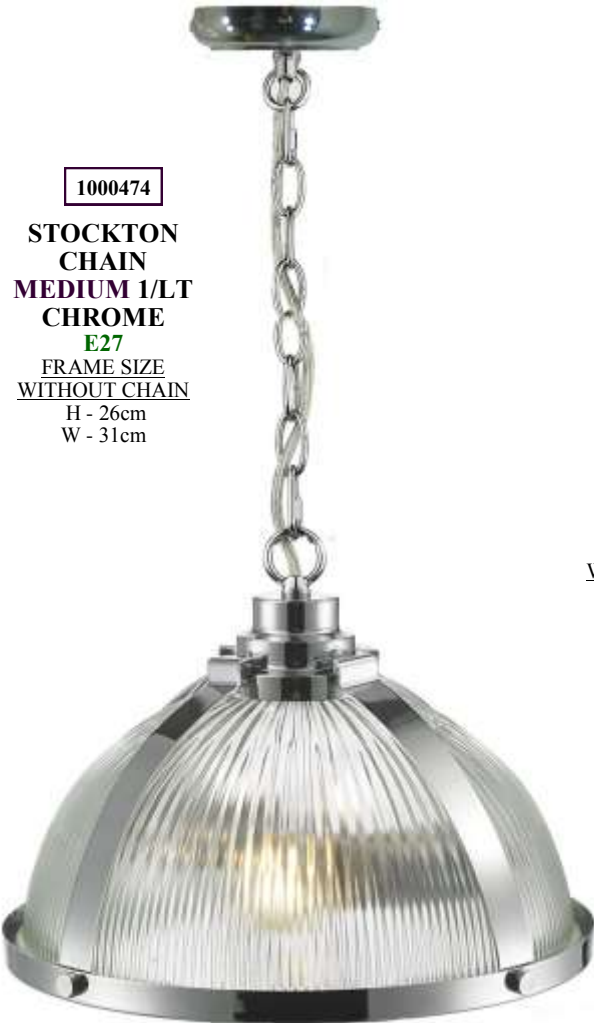

1000466

**STOCKTON C.T.C
SMALL 1/LT CHROME E27**
FRAME SIZE - H - 23cm W - 26cm

1000467

1000474
**STOCKTON
CHAIN
MEDIUM 1/LT
CHROME
E27**
FRAME SIZE
WITHOUT CHAIN
H - 26cm
W - 31cm

1000472
**STOCKTON
CHAIN
LARGE 1/LT
CHROME
E27**
FRAME SIZE
WITHOUT CHAIN
H - 33cm
W - 43cm

1000476
**STOCKTON
CHAIN
SMALL 1/LT
CHROME
E27**
FRAME SIZE
WITHOUT CHAIN
H - 21cm
W - 26cm

*Globes
Not
Supplied*

- NOTE -
-
Supplied
With
1 MT
Chain
&
Canopy
-

**Gatsby
Bronze
&
Chrome
Range**

1000221
GATSBY
SMALL
BRONZE
E27
FRAME SIZE -
H - 40cm
W - 27cm