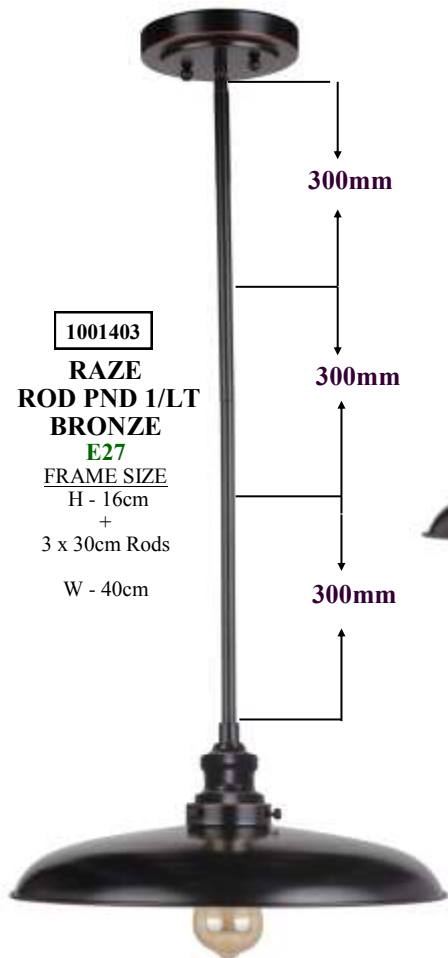

*Raze
Bronze
Range*

1001401

**RAZE
CORD PND 1/LT
BRONZE**

E27

FRAME SIZE
H - 16cm W - 40cm

***NOTE -
Supplied
With A
1
Meter
Cloth Cord
Drop.***

1001402
**RAZE
RISE & FALL 1/LT
BRONZE**
E27
FRAME SIZE
H - 43cm Minimum
H - 200cm Maximum
W - 35cm

1001405

**RAZE
RISE & FALL 2/LT
BRONZE**

E27

FRAME SIZE
H - 55cm Minimum
H - 200cm Maximum
W - 35cm
L - 93cm

***Globes
Not
Supplied***

1001403
RAZE
ROD PND 1/LT
BRONZE
E27
FRAME SIZE
 H - 16cm
 +
 3 x 30cm Rods
 W - 40cm

1001404
RAZE
2/LT BENCH PND
BRONZE
E27
FRAME SIZE
 H - 24cm
 From Shade To Rod Joiner
 +
 3 x 30cm Rods
 RODS AS PER
 ROD PENDANT
 W - 35cm L - 93cm

*Globes
 Not
 Supplied*

1001406
RAZE
3/LT BENCH PND
BRONZE
E27
FRAME SIZE
 H - 24cm
 From Shade To Rod Joiner
 +
 3 x 30cm Rods
 RODS AS PER
 ROD PENDANT
 W - 35cm L - 124cm