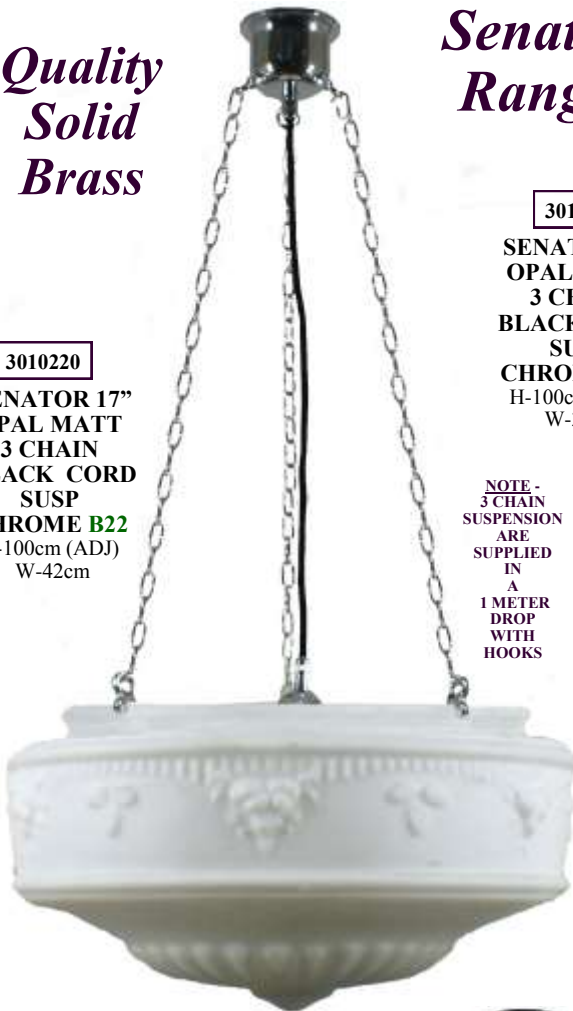

**Quality
Solid
Brass**

**Senator
Range**

3010220

SENATOR 17"
OPAL MATT
3 CHAIN
BLACK CORD
SUSP
CHROME B22
H-100cm (ADJ)
W-42cm

3010006

SENATOR 14"
OPAL MATT
3 CHAIN
BLACK CORD
SUSP
CHROME B22
H-100cm (ADJ)
W-34cm