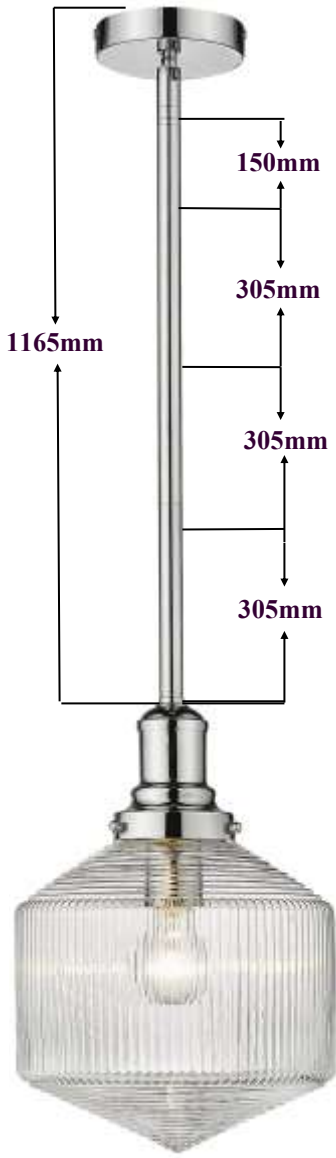

**Chrome
Range**

1000219
GATSBY
LARGE
BRONZE
E27
FRAME SIZE -
H - 50cm
W - 42cm

**Classic
Industrial
Style
Glassware
Pendant**

1000218
GATSBY
LARGE
CHROME
E27
FRAME SIZE -
H - 50cm
W - 42cm

**Bronze
Range**

1001248
**SPACEY
 SMALL
 CHROME
 CLEAR**
 E27
 FRAME SIZE -
 H - 36cm
 W - 25cm

1001245
**KEYS
 LARGE
 CHROME
 CLEAR**
 E27
 FRAME SIZE -
 H - 50cm
 W - 40cm

1001246
**KEYS
 SMALL
 CHROME
 CLEAR**
 E27
 FRAME SIZE -
 H - 41cm
 W - 30cm

**Chrome
Range**

*Globes
Not
Supplied*

*Jefferson
Bronze
&
Chrome
Range*

1001252
**JEFFERSON
SMALL
CHROME
CLEAR**
E27
FRAME SIZE -
H - 39cm
W - 25cm

1001250
**JEFFERSON
SMALL
BRONZE
OPAL**
E27
FRAME SIZE -
H - 39cm
W - 25cm