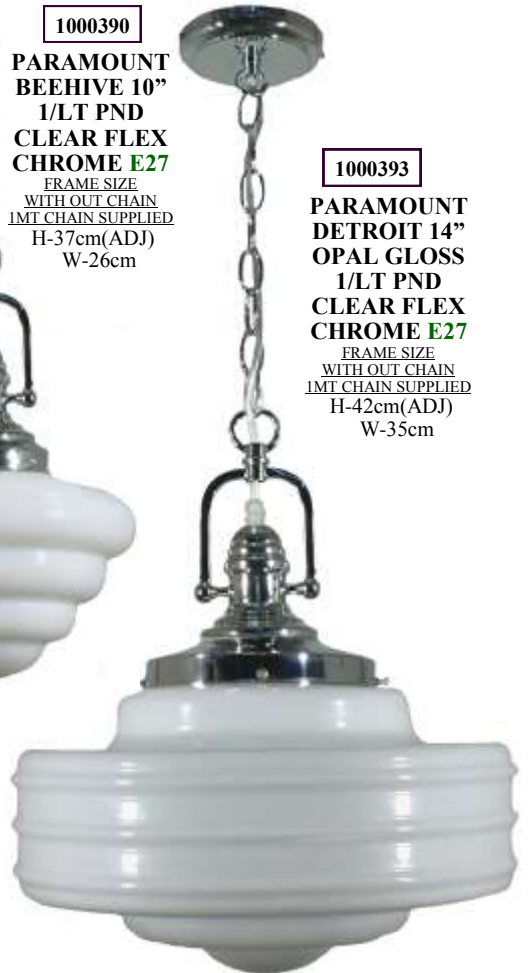

1000390
PARAMOUNT
BEEHIVE 10"
1/1T PND
CLEAR FLEX
CHROME E27
FRAME SIZE
WITH OUT CHAIN
1MT CHAIN SUPPLIED
H-37cm(ADJ)
W-26cm

1000393
PARAMOUNT
DETROIT 14"
OPAL GLOSS
1/1T PND
CLEAR FLEX
CHROME E27
FRAME SIZE
WITH OUT CHAIN
1MT CHAIN SUPPLIED
H-42cm(ADJ)
W-35cm