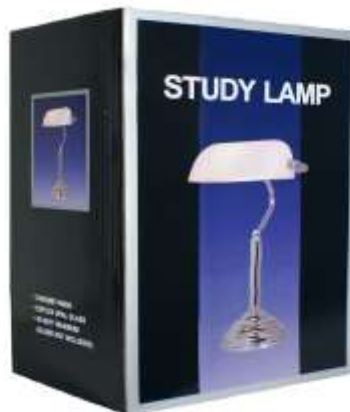

100082
BANKERS
TABLE LAMP
BRONZE
GREEN
E14
FRAME SIZE
H - 330mm
W - 270mm
D - 200mm

100083
BANKERS
TABLE LAMP
CHROME
OPAL
E14
FRAME SIZE
H - 330mm
W - 270mm
D - 200mm

***Bankers
Table Lamp
Range***

*Classic Style Table Lamp.
Duplex Glassware With Chrome Or Bronze Finish*

100085
STUDY
TABLE LAMP
CHROME
OPAL
E14
FRAME SIZE
H - 430mm
W - 270mm
D - 200mm

100084
STUDY
TABLE LAMP
BRONZE
GREEN
E14
FRAME SIZE
H - 430mm
W - 270mm
D - 200mm

***Study
Table Lamp
Range***