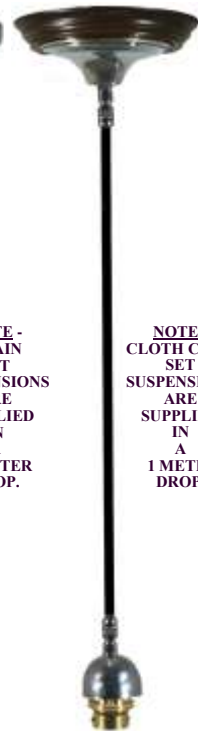

3016010

CLOTH
BLACK CORD
SUSP 1 MT
CHROME B22