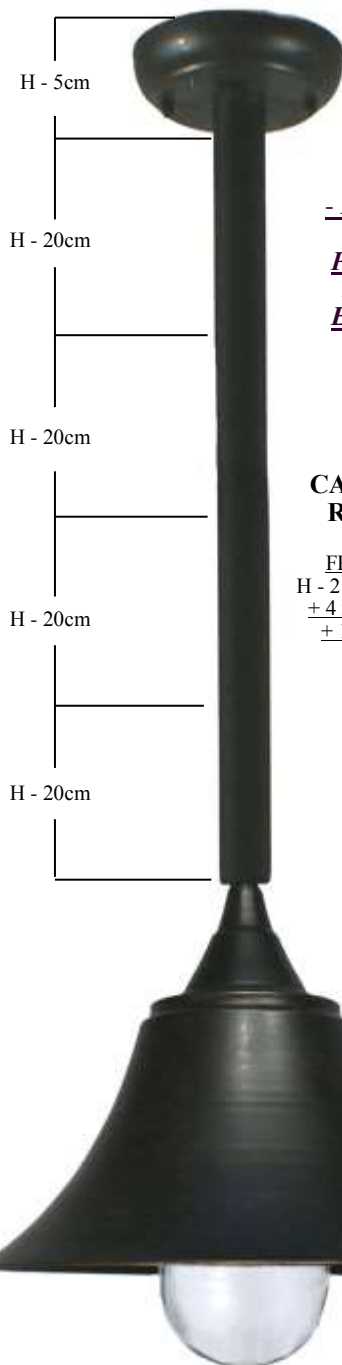

H - 5cm

H - 20cm

H - 20cm

H - 20cm

H - 20cm

*- NOTE -
Rod
Pendant
Is For
Exterior
Use*

1001111

**CAUSEWAY
ROD PND**

E27

FRAME SIZE

H - 21cm W - 29cm
+ 4 x 20cm RODS
+ 1 x 5cm CAP