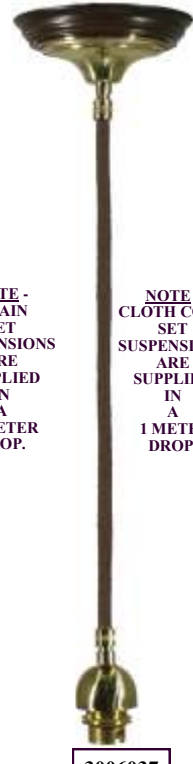

3006037

CLOTH
BROWN CORD
SUSP 1 MT
BRASS B22