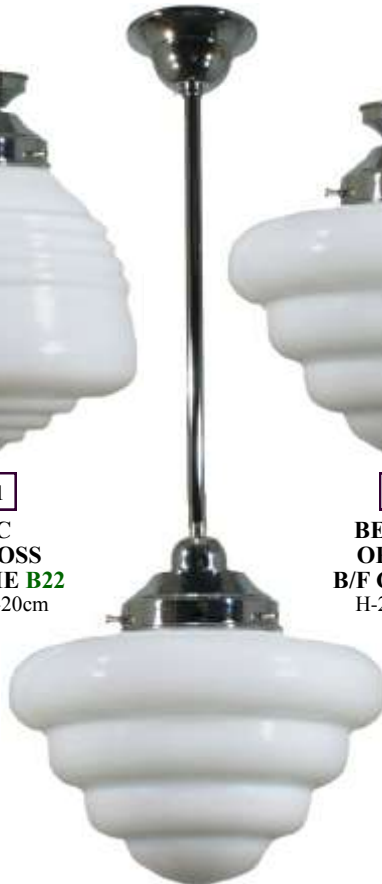

3010188
DERBY 9"
OPAL MATT
ROD PND
1/2"
CHROME B22
H-75cm(ADJ)
W-23cm

3010031
DOMEC
OPAL GLOSS
B/F CHROME B22
H-21cm W-20cm

3010171
BEEHIVE 10" OPAL GLOSS
ROD PND 1/2" CHROME B22
H-70cm (ADJ) W-25cm

3010026
BEEHIVE 10"
OPAL GLOSS
B/F CHROME B22
H-22cm W-25cm