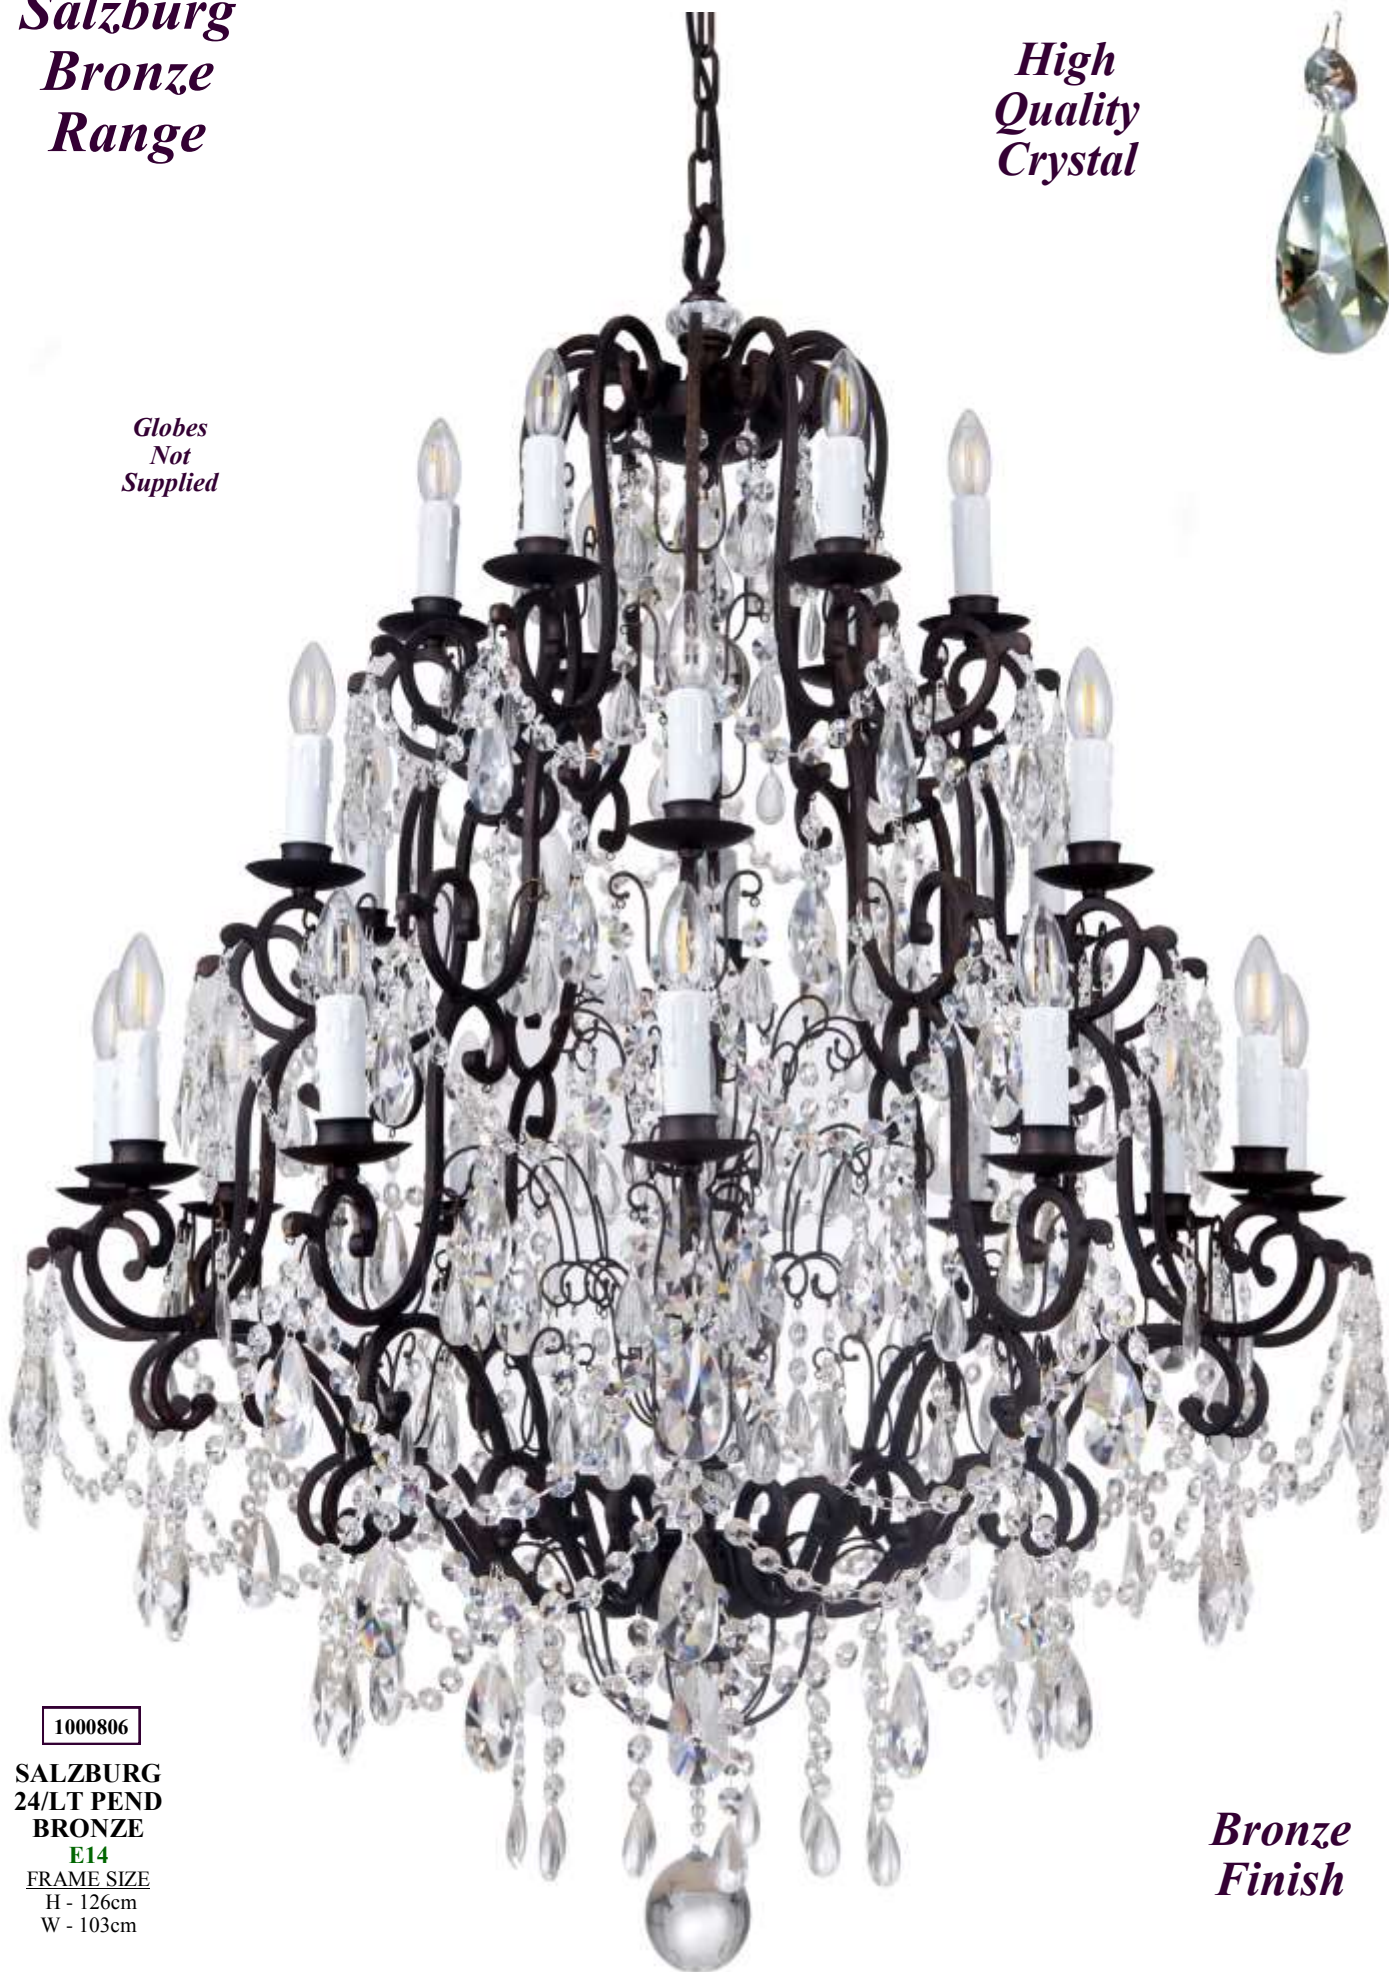

*Salzburg
Bronze
Range*

*High
Quality
Crystal*

*Globes
Not
Supplied*

*Bronze
Finish*

1000806

**SALZBURG
24/LT PEND
BRONZE**

E14

FRAME SIZE

H - 126cm

W - 103cm