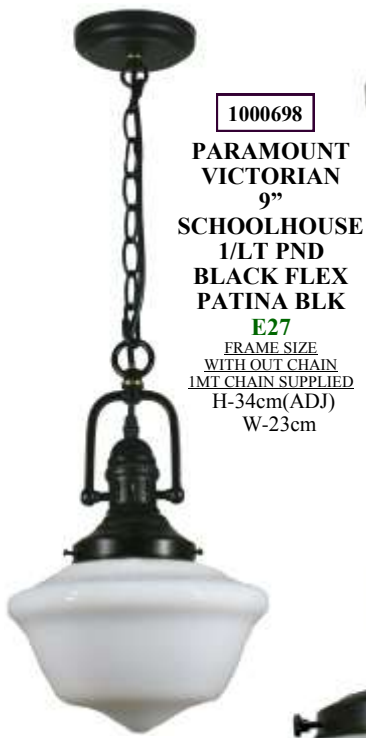

1000698
PARAMOUNT VICTORIAN
9"
SCHOOLHOUSE
1/LT PND
BLACK FLEX
PATINA BLK
E27
FRAME SIZE
WITH OUT CHAIN
1MT CHAIN SUPPLIED
H-34cm(ADJ)
W-23cm