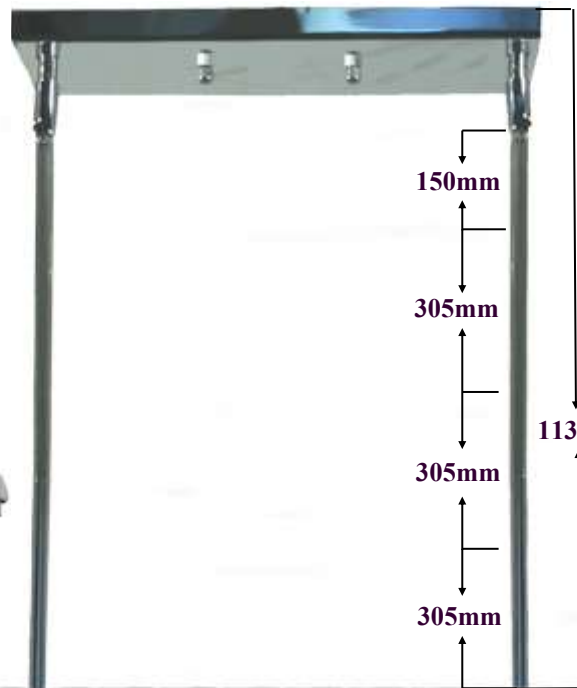

FRAME SIZE
H - 60cm W - 28cm

*Rutherford
Bronze
Range*

*Curved
Panel
Glassware*

1000430

**RUTHERFORD
LARGE
6/LT PND
BRONZE**

E14

FRAME SIZE

H - 65cm W - 40cm

L - 32cm

*Globes
Not
Supplied*

Globes
Not
Supplied

1000677
**OREGON
C.T.C SMALL
1/LT CHROME**
E27
FRAME SIZE
H - 34cm W - 27cm

Oregon Chrome Range

1000676
**OREGON
LANTERN
MEDIUM
1/LT
CHROME**
E27
FRAME SIZE
H - 47cm W - 40cm

1000678
**OREGON
LANTERN
SMALL
1/LT
CHROME**
E27
FRAME SIZE
H - 30cm W - 27cm
ROD AS PER
MEDIUM

1000679
**OREGON
BENCH
4/LT
CHROME**
E27
FRAME SIZE
H - 27cm W - 30cm
L - 78cm

*Lanterns
Feature
Clear
Beveled
Glassware*

***Carrington
Bronze
Range***

1000092
CARRINGTON
MEDIUM
4/LT PND
BRONZE
E14
FRAME SIZE
H - 72cm W - 30cm

1000093
CARRINGTON
SMALL
3/LT PND
BRONZE
E14
FRAME SIZE
H - 62cm W - 24cm

1000091
CARRINGTON
LARGE
6/LT PND
BRONZE
E14
FRAME SIZE
H - 92cm W - 38cm