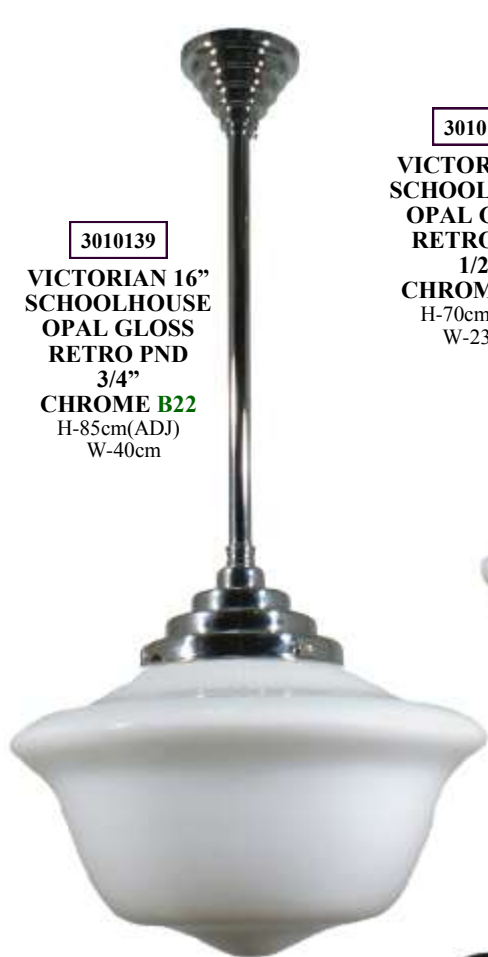

3010139

VICTORIAN 16" SCHOOLHOUSE OPAL GLOSS RETRO PND 3/4" CHROME B22
H-85cm(ADJ)
W-40cm