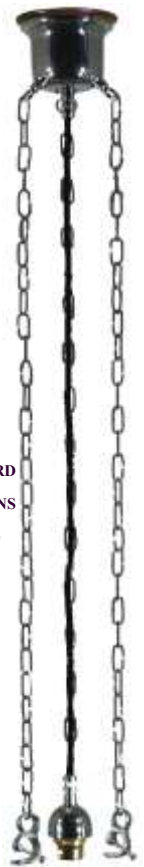

3016028

ROD
& JOINER
3/4" x 1/2MT
CHROME

3016006

CHAIN
BLACK CORD
SUSP 1 MT
CHROME B22

3016010

CLOTH
BLACK CORD
SUSP 1 MT
CHROME B22

3016001

3 CHAIN SUSP
BLACK CORD
W-HOOKS 1 MT
CHROME B22