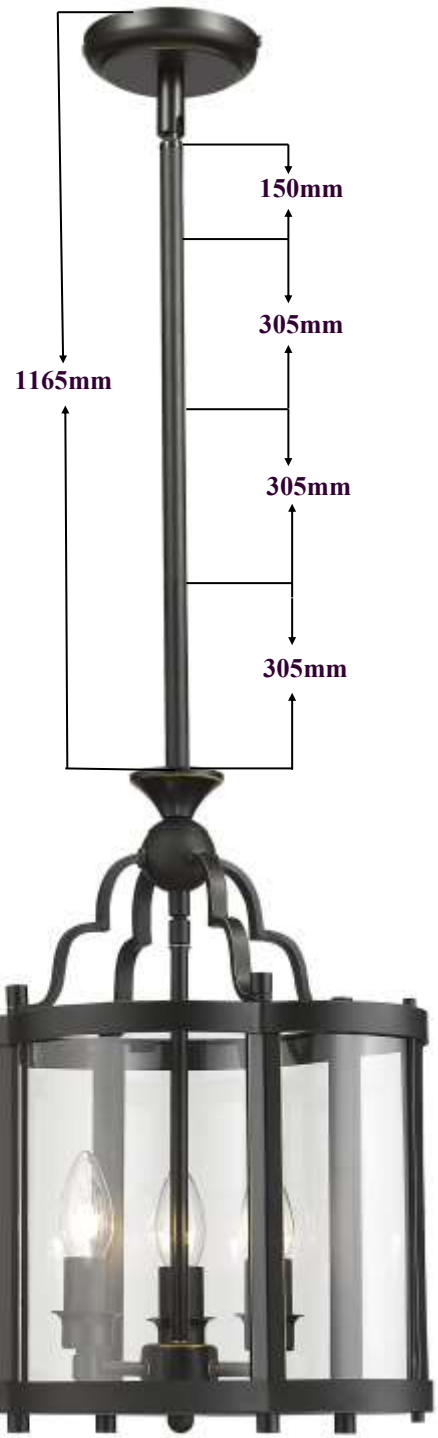

1000431

**RUTHERFORD
SMALL
3/LT PND
BRONZE**

E14

FRAME SIZE

H - 46cm W - 24cm

L - 32cm

*Globes
Not
Supplied*