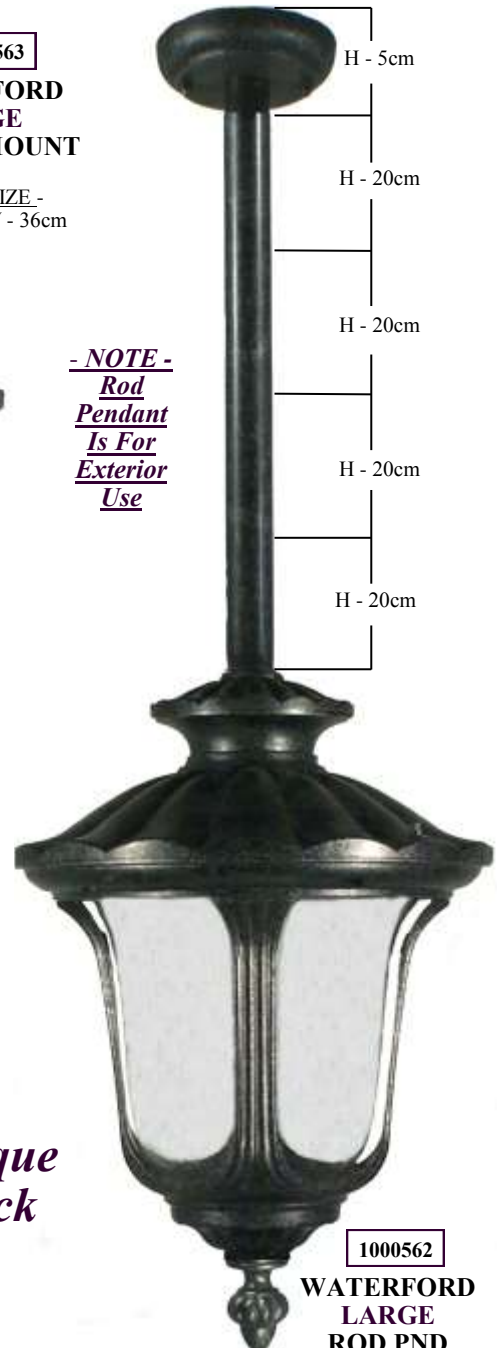

1000563

**WATERFORD
LARGE
PILLAR MOUNT**
E27
FRAME SIZE -
H - 78cm W - 36cm

*- NOTE -
Rod
Pendant
Is For
Exterior
Use*

H - 5cm

H - 20cm

H - 20cm

H - 20cm

H - 20cm

*IP - 44
Rated*

*Antique
Black*

1000562
**WATERFORD
LARGE
ROD PND**
E27
FRAME SIZE
H - 58cm W - 38cm
+ 4 x 20cm RODS
+ 1 x 5cm CAP