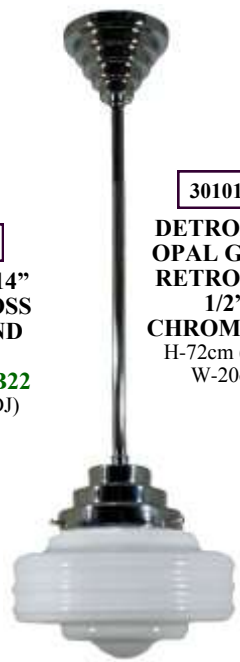

3010155

**DETROIT 8"
OPAL GLOSS
RETRO PND
1/2"
CHROME B22**
H-72cm (ADJ)
W-20cm