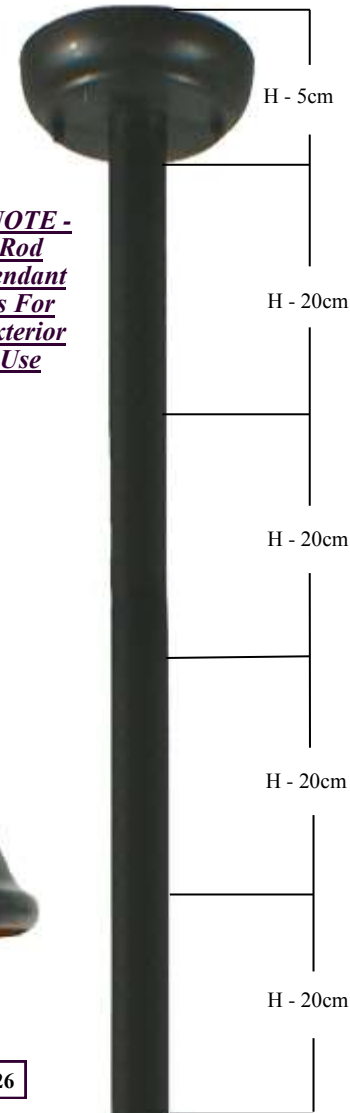

**URBAN
W/B
E27**
FRAME SIZE
H - 26cm W - 25cm
P - 43cm

**Globes
Not Supplied**

**Antique
Bronze**

**- NOTE -
Rod
Pendant
Is For
Exterior
Use**

**- NOTE -
Chain
Pendant
Is For
Interior
Use
Only
-
Supplied
With A
1 MT
Chain**