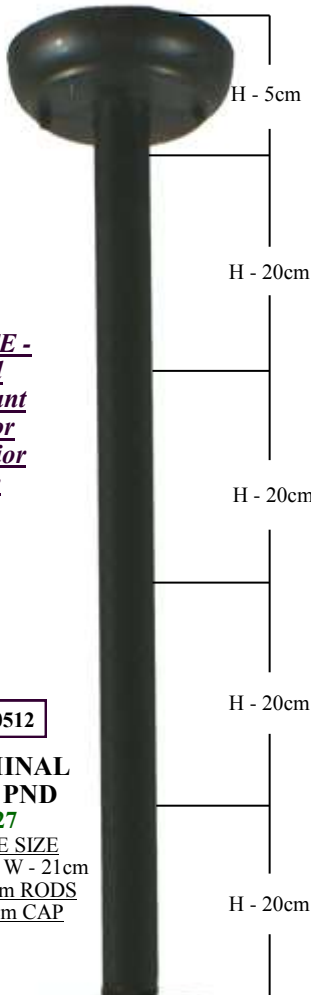

*Terminal
Exterior
Range*

*Antique
Bronze*

*- NOTE -
Rod
Pendant
Is For
Exterior
Use*

1000512
TERMINAL
ROD PND
E27
FRAME SIZE
H - 19cm W - 21cm
+ 4 x 20cm RODS
+ 1 x 5cm CAP

*- NOTE -
Chain
Pendant
Is For
Interior
Use
Only
-
Supplied
With A
1 MT
Chain*

1000510
TERMINAL
CHAIN PND
E27
FRAME SIZE
H - 19cm W - 21cm

1000513
TERMINAL
UNDER EAVE
E27
FRAME SIZE -
H - 23cm W - 21cm

*IP - 03
Rated*