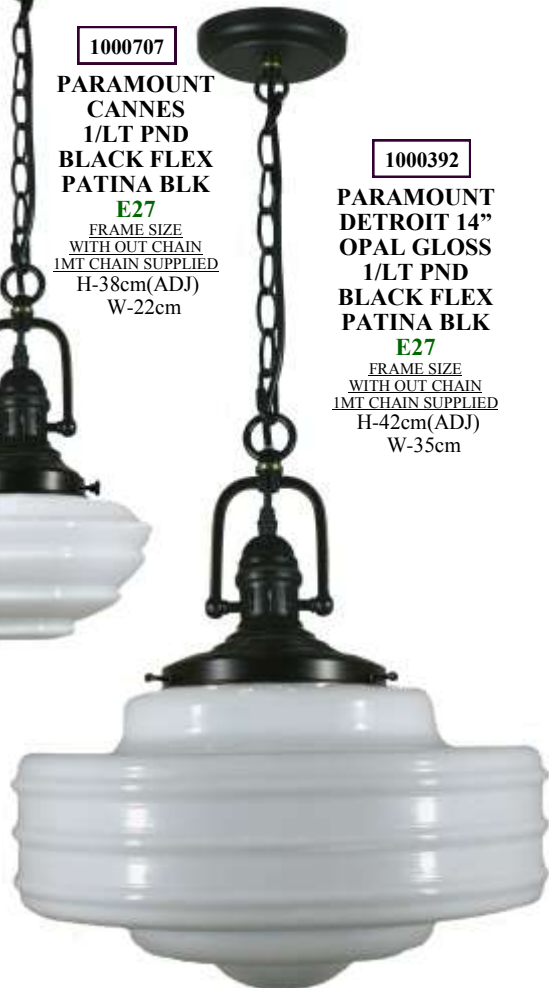

1000707
PARAMOUNT CANNES
1/LT PND
BLACK FLEX
PATINA BLK
E27
FRAME SIZE
WITH OUT CHAIN
1MT CHAIN SUPPLIED
H-38cm(ADJ)
W-22cm

1000392
PARAMOUNT DETROIT 14"
OPAL GLOSS
1/LT PND
BLACK FLEX
PATINA BLK
E27
FRAME SIZE
WITH OUT CHAIN
1MT CHAIN SUPPLIED
H-42cm(ADJ)
W-35cm