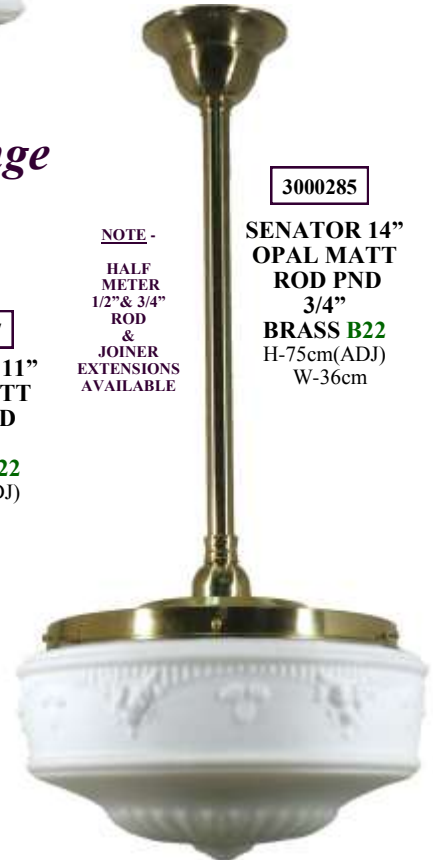

NOTE -
HALF
METER
1/2" & 3/4"
ROD
&
JOINER
EXTENSIONS
AVAILABLE

3000285
SENATOR 14"
OPAL MATT
ROD PND
3/4"
BRASS B22
H-75cm(ADJ)
W-36cm