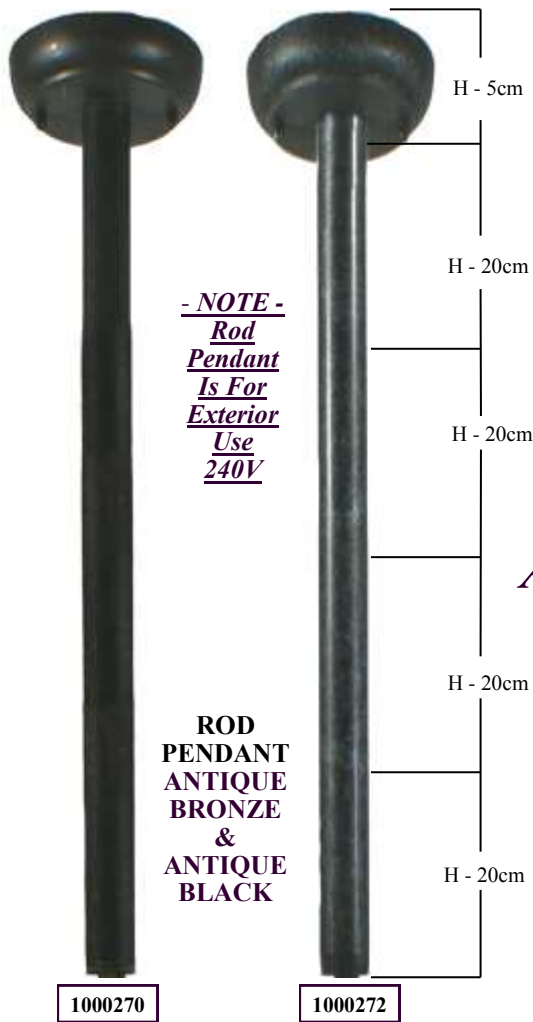

- NOTE -
Rod
Pendant
Is For
Exterior
Use
240V

ROD
PENDANT
ANTIQUE
BRONZE
&
ANTIQUE
BLACK

1000270

1000272