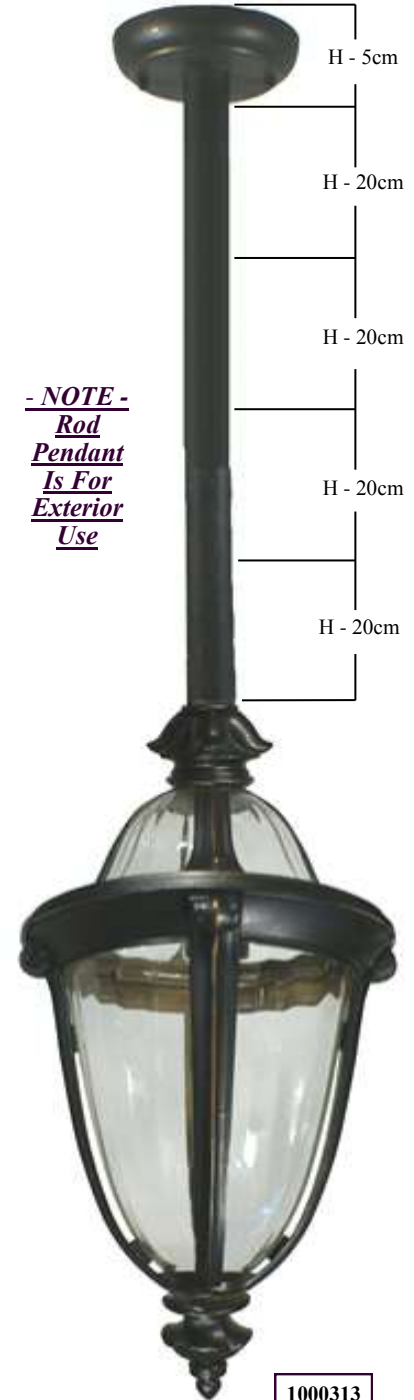

- NOTE -
Chain
Pendant
Is For
Interior
Use
Only
-
Supplied
With A
1 MT
Chain

1000312

MAYFAIR
CHAIN PND
E27

FRAME SIZE -
H - 49cm W - 26cm

1000316

MAYFAIR
UNDER EAVE
E27

FRAME SIZE
H - 54cm W - 26cm

- NOTE -
Rod
Pendant
Is For
Exterior
Use