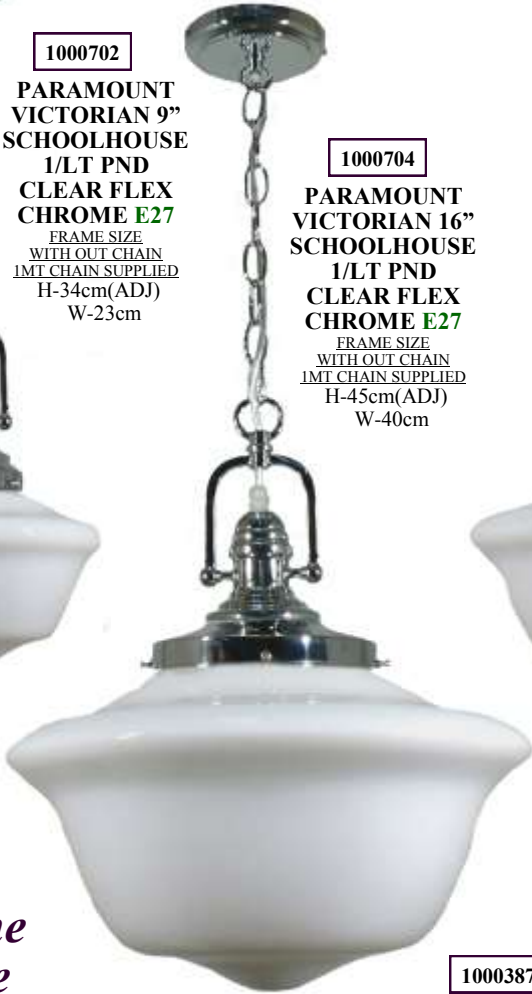

1000702
PARAMOUNT
VICTORIAN 9"
SCHOOLHOUSE
1/1T PND
CLEAR FLEX
CHROME E27
FRAME SIZE
WITH OUT CHAIN
1MT CHAIN SUPPLIED
H-34cm(ADJ)
W-23cm

1000387
PARAMOUNT
CHATEAU
1/1T PND
CLEAR FLEX
CHROME E27
FRAME SIZE
WITH OUT CHAIN
1MT CHAIN SUPPLIED
H-36cm(ADJ) W-30cm

1000704
PARAMOUNT
VICTORIAN 16"
SCHOOLHOUSE
1/1T PND
CLEAR FLEX
CHROME E27
FRAME SIZE
WITH OUT CHAIN
1MT CHAIN SUPPLIED
H-45cm(ADJ)
W-40cm