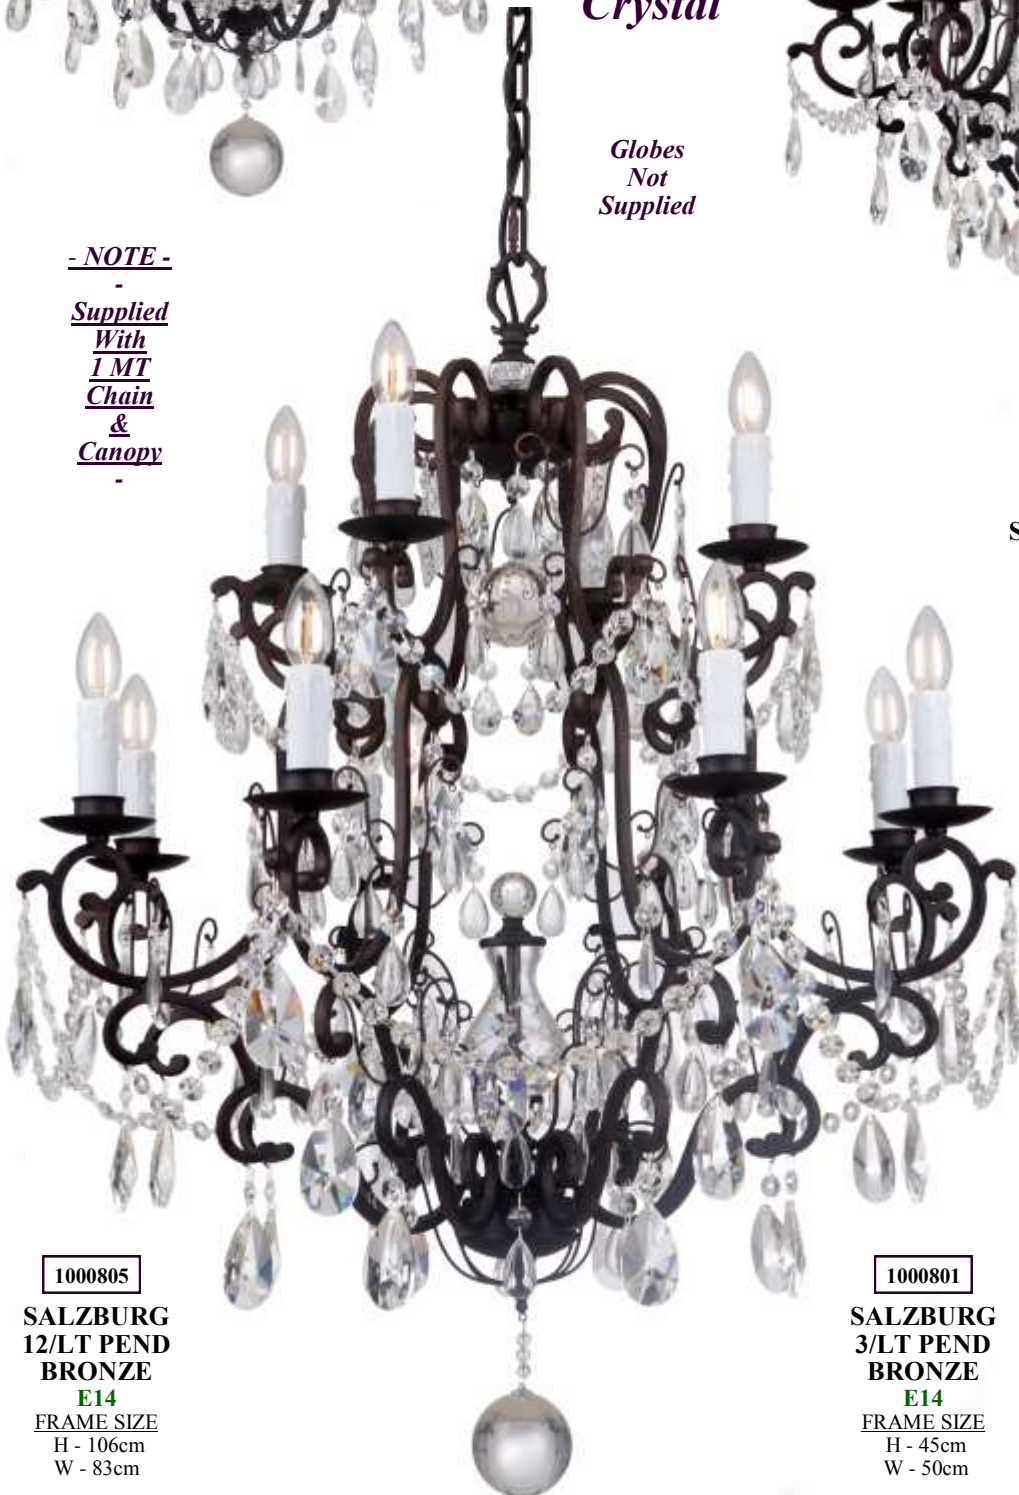

1000805
SALZBURG
12/LT PEND
BRONZE
E14
FRAME SIZE
H - 106cm
W - 83cm

1000801
SALZBURG
3/LT PEND
BRONZE
E14
FRAME SIZE
H - 45cm
W - 50cm

High
Quality
Crystal

Globes
Not
Supplied

- NOTE -
-
Supplied
With
1 MT
Chain
&
Canopy
-

1000800
SALZBURG
2/LT W/B
BRONZE
E14
FRAME SIZE
H - 48cm
W - 30cm
P - 18cm