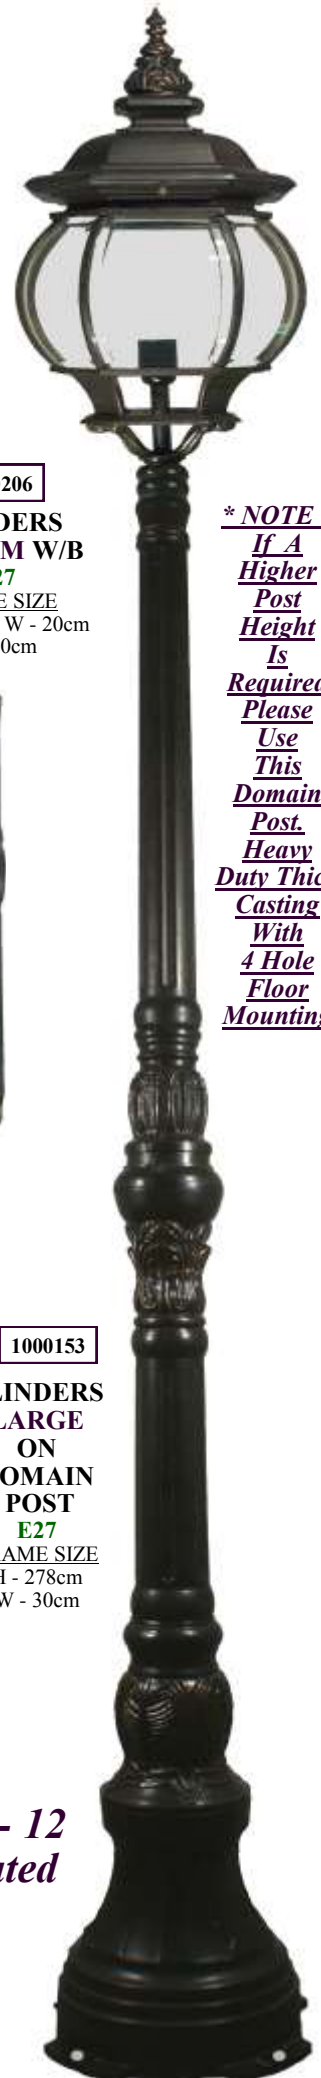

1000206
**FLINDERS
MEDIUM W/B**
E27
FRAME SIZE
H - 58cm W - 20cm
P - 30cm

1000153
**FLINDERS
LARGE
ON
DOMAIN
POST**
E27
FRAME SIZE
H - 278cm
W - 30cm

**IP - 12
Rated**

- Warranty Conditions -

Any claim must be made within 12 Months from the date of purchase.
To make a claim, take the product with a Receipt of proof of purchase to retailer.

- Warranty Exclusions -

1 - Fading due to weather exposure. 2 - Installation within 2km of salt water spray.
3 - Damage to product through accident, misuse or negligence.