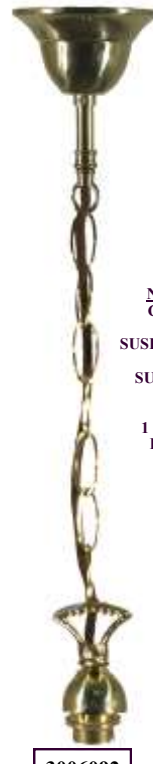

3006071

ROD
& JOINER
1/2" x 1/2MT
BRASS B22

3006072

ROD
& JOINER
3/4" x 1/2MT
BRASS B22

3006071

ROD
& JOINER
1/2" x 1/2MT
BRASS B22

3006072

ROD
& JOINER
3/4" x 1/2MT
BRASS B22