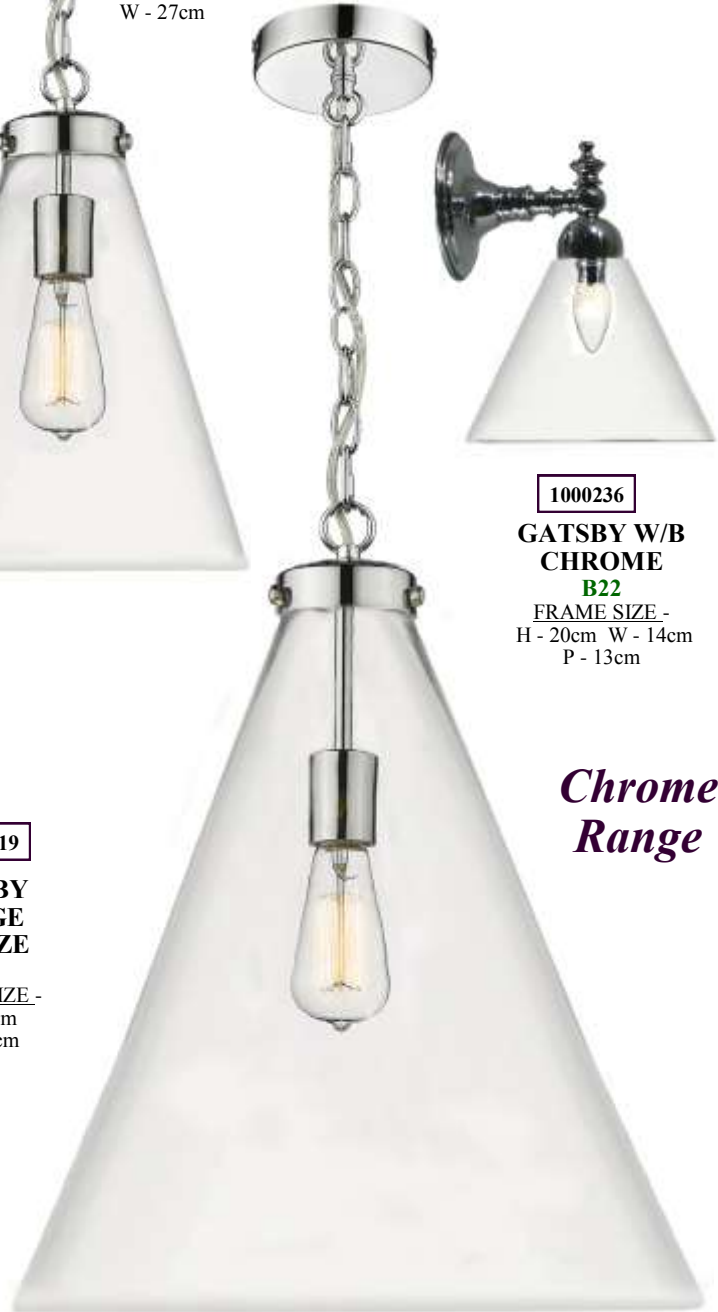

1000476
**STOCKTON
CHAIN
SMALL 1/LT
CHROME
E27**
FRAME SIZE
WITHOUT CHAIN
H - 21cm
W - 26cm

*Globes
Not
Supplied*

- NOTE -
-
Supplied
With
1 MT
Chain
&
Canopy
-

**Gatsby
Bronze
&
Chrome
Range**

1000221
GATSBY
SMALL
BRONZE
E27
FRAME SIZE -
H - 40cm
W - 27cm

*Globes
Not
Supplied*

*- NOTE -
-
Supplied
With
IMT
Chain
&
Canopy
-*

1000220
GATSBY
SMALL
CHROME
E27
FRAME SIZE -
H - 40cm
W - 27cm

1000236
GATSBY W/B
CHROME
B22
FRAME SIZE -
H - 20cm W - 14cm
P - 13cm

1000235
GATSBY W/B
BRONZE
B22
FRAME SIZE -
H - 20cm W - 14cm
P - 13cm

**Chrome
Range**

1000219
GATSBY
LARGE
BRONZE
E27
FRAME SIZE -
H - 50cm
W - 42cm

**Classic
Industrial
Style
Glassware
Pendant**

1000218
GATSBY
LARGE
CHROME
E27
FRAME SIZE -
H - 50cm
W - 42cm

**Bronze
Range**