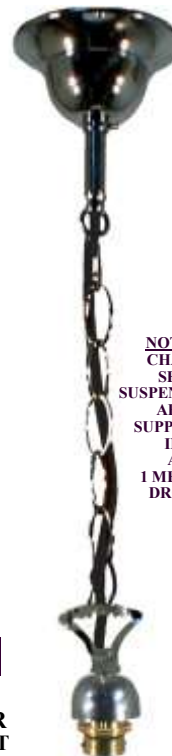

ROD
& JOINER
3/4" x 1/2MT
CHROME

3016006

CHAIN
BLACK CORD
SUSP 1 MT
CHROME B22