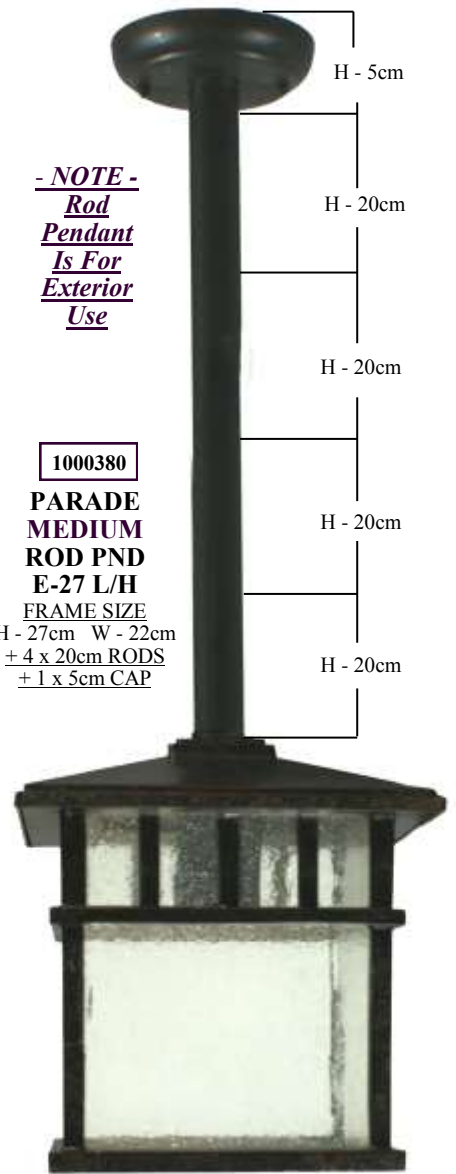

- NOTE -
Rod
Pendant
Is For
Exterior
Use

1000380
PARADE
MEDIUM
ROD PND
E-27 L/H
FRAME SIZE
H - 27cm W - 22cm
+ 4 x 20cm RODS
+ 1 x 5cm CAP