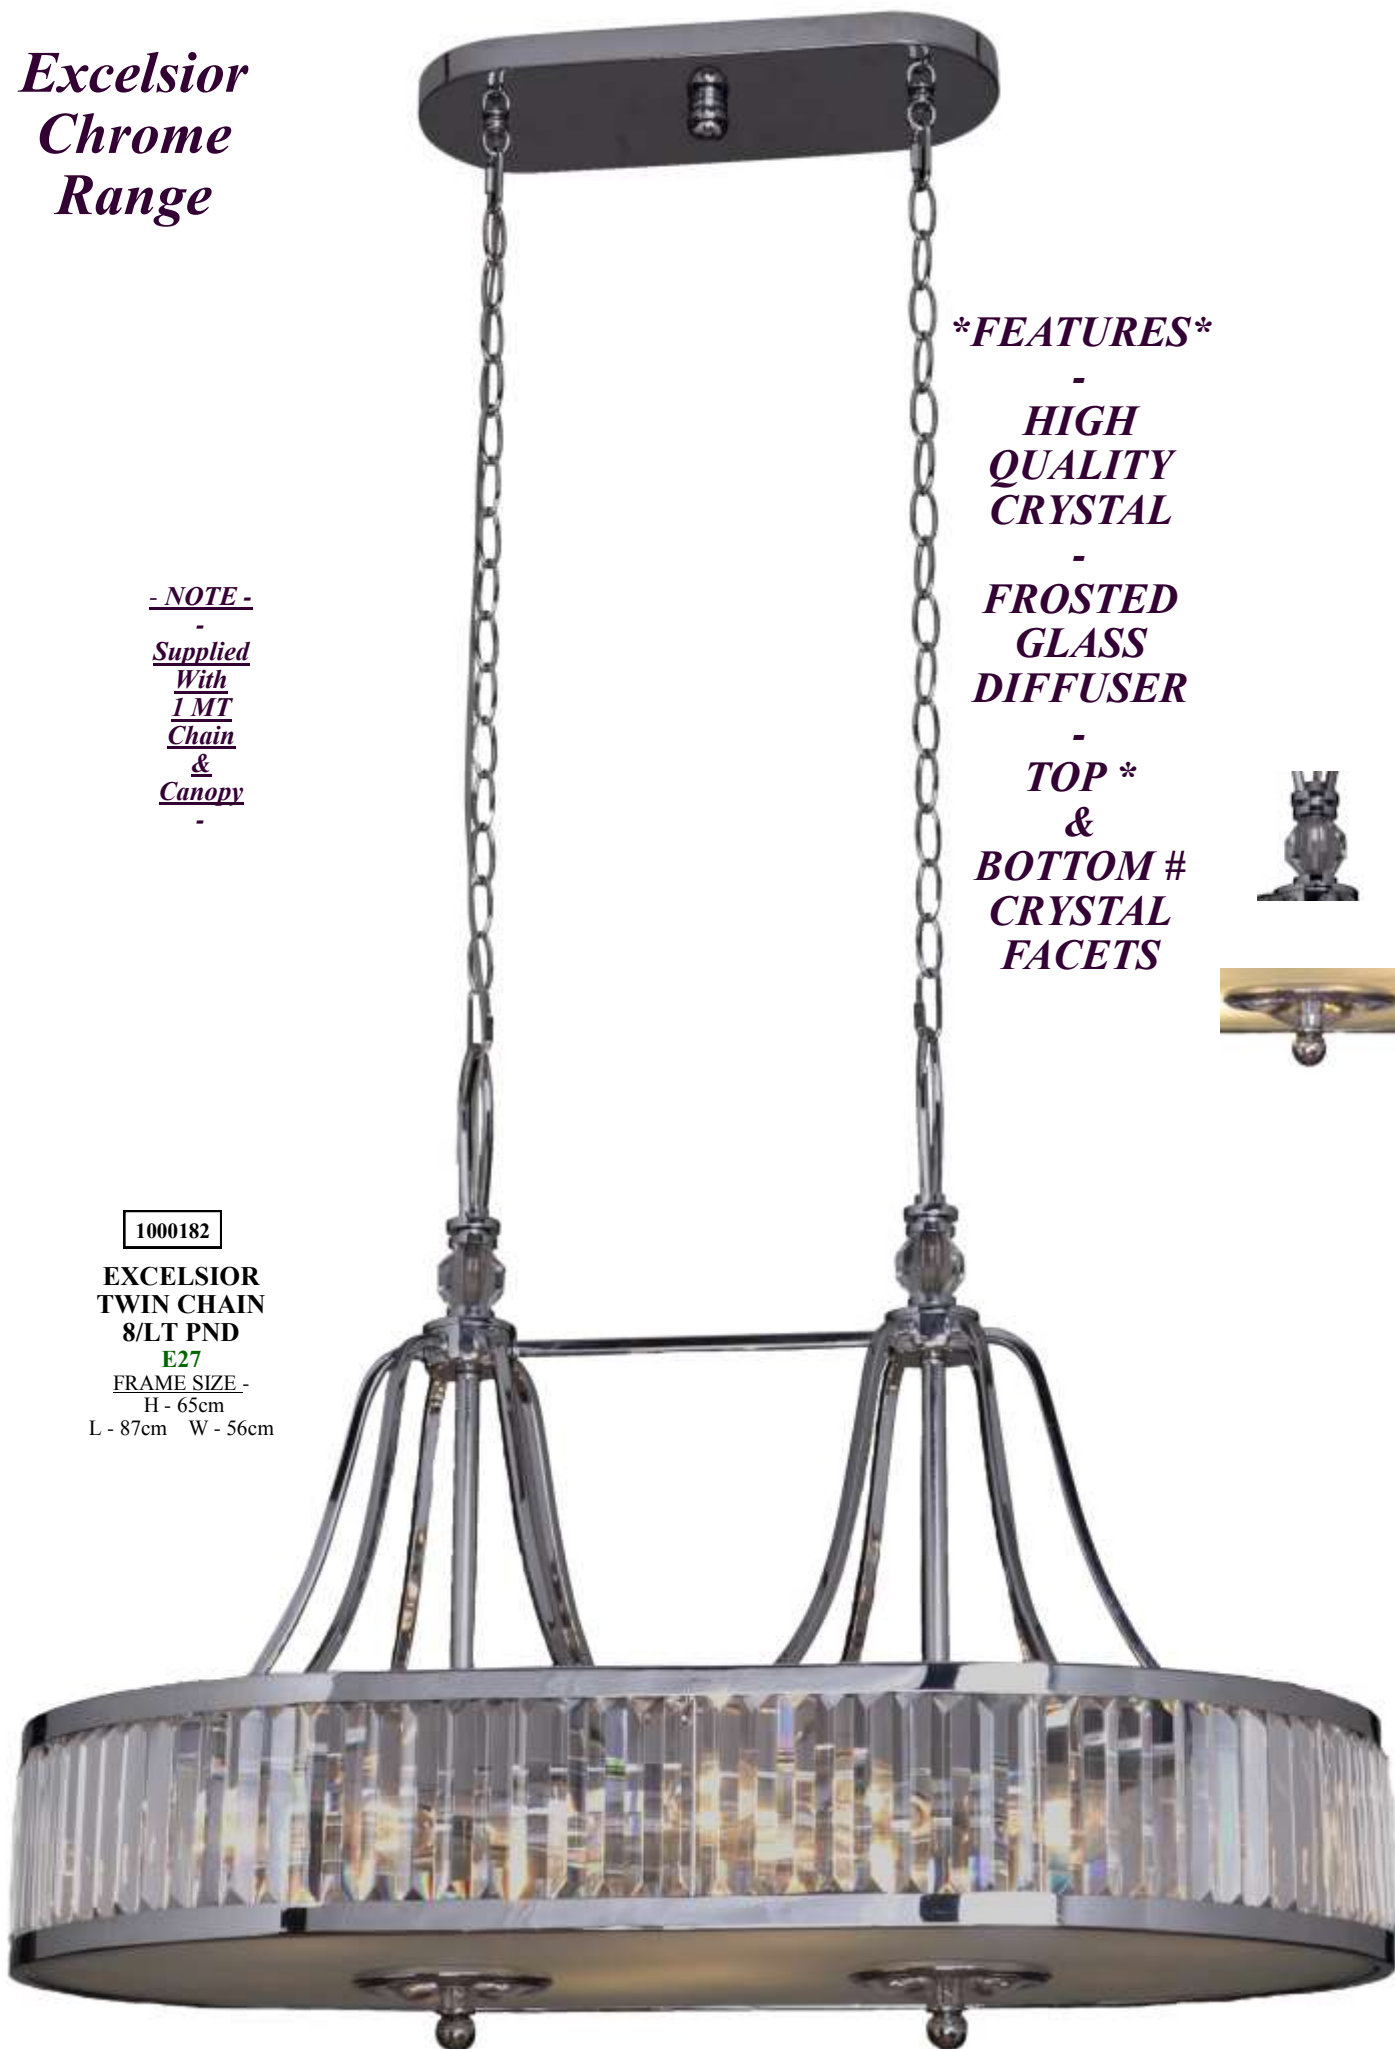

*Excelsior
Chrome
Range*

- NOTE -

-
Supplied
With
1 MT
Chain
&
Canopy
-

1000182

**EXCELSIOR
TWIN CHAIN
8/LT PND
E27**

FRAME SIZE -
H - 65cm
L - 87cm W - 56cm

FEATURES

- **HIGH
  QUALITY
  CRYSTAL**
- **FROSTED
  GLASS
  DIFFUSER**
- **TOP *
  &
  BOTTOM #
  CRYSTAL
  FACETS**