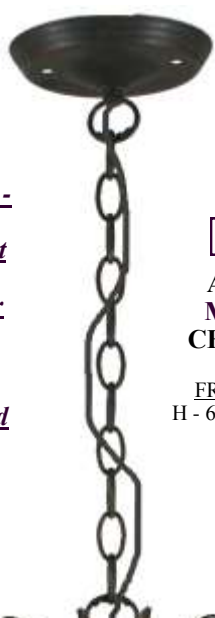

**- NOTE -
Chain
Pendant
Is For
Interior
Use
Only
-
Supplied
With A
1 MT
Chain**

1000026

**ALBANY
MEDIUM
CHAIN PND
E27
FRAME SIZE -
H - 60cm W - 30cm**