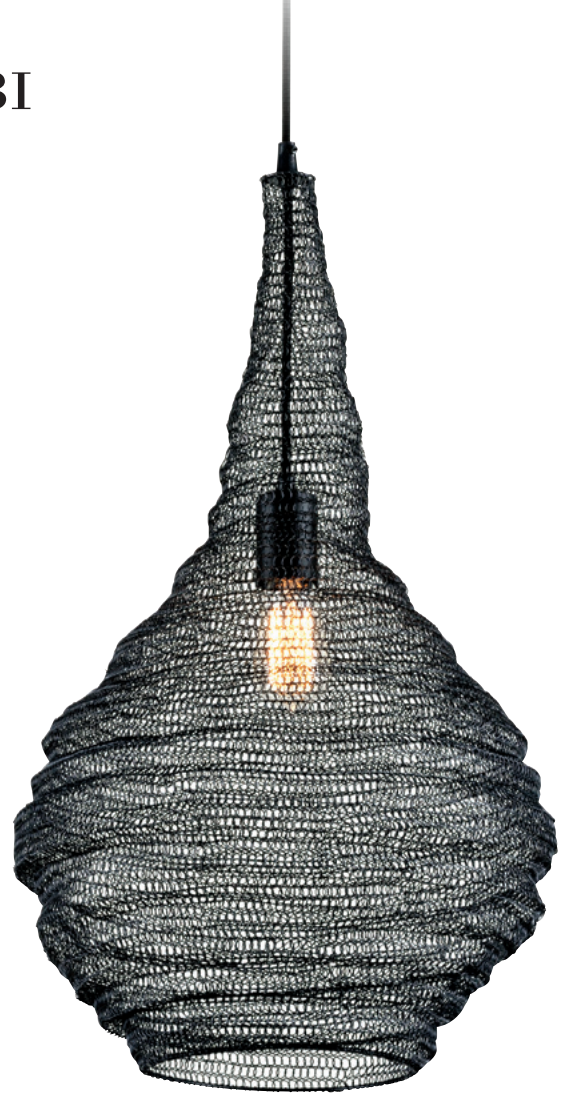

WABI SABI

SHADE
Iron Mesh
METALWORK
Hand-Worked Iron
FINISH
Black
SUSPENSION
Includes 10' Cloth-Covered Cord

F6771

16" w 28" h
mm: 406 w 711 h

Canopy: 5" w 2½" d
mm: 127 w 64 d

1 - 60W med base

F6772

18" w 24" h
mm: 457 w 610 h

Canopy: 5" w 2½" d
mm: 127 w 64 d

1 - 60W med base