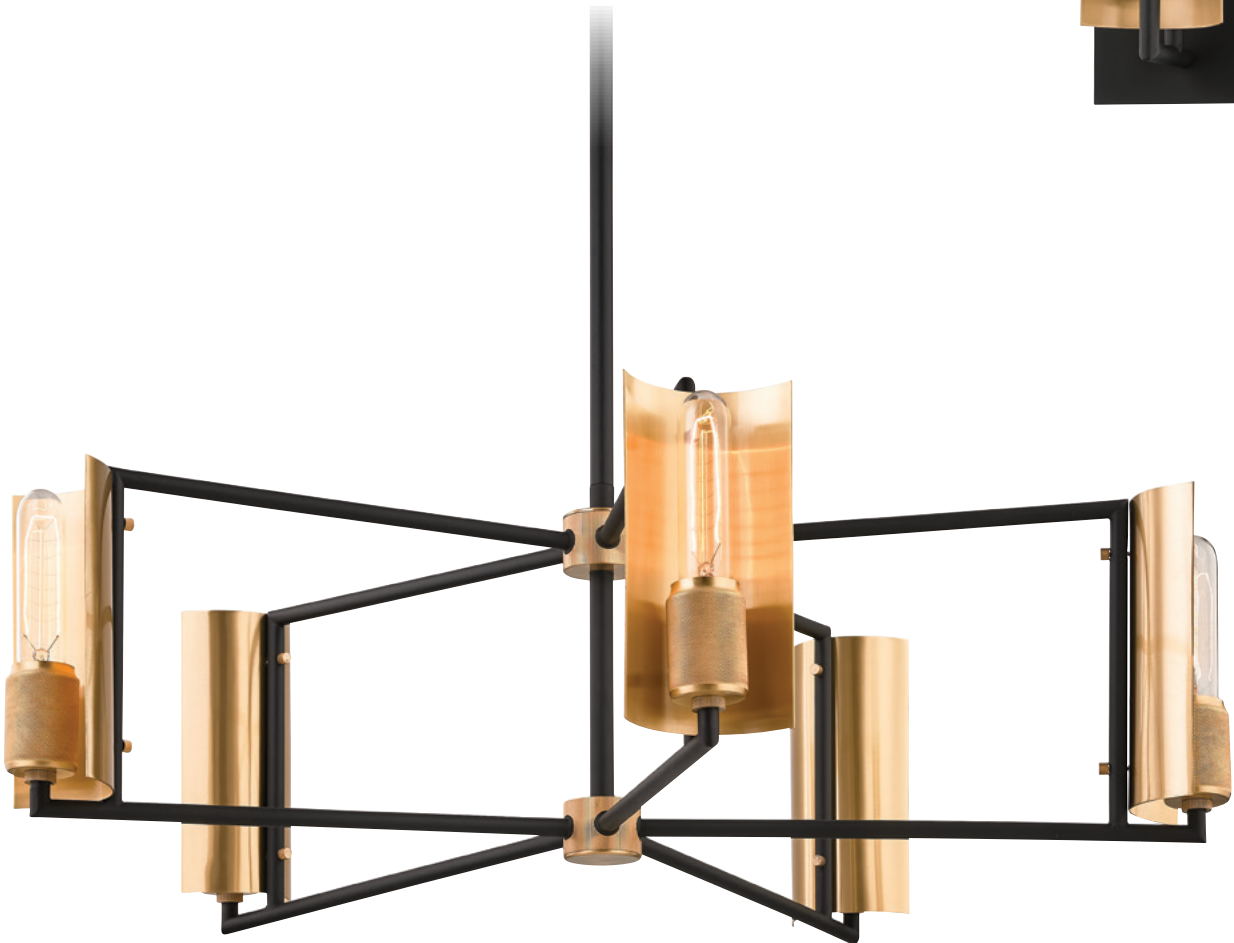

EMERSON

B6781

5¼" w 14¼" h 4½" p 7¼" tcd
mm: 133 w 362 h 114 p 184 tcd

Backplate: 5¼" w 14¼" h 1" d
mm: 133 w 362 h 25 d

1 - 60W med base

METALWORK

Hand-Crafted Iron and Brass

FINISH

Carbide Black with Brushed Brass Accents

SUSPENSION

Includes 4 stems with hang-straight canopy
1-6", 2-12", 1-18"

mm: 1-152, 2-305, 1-457

OPTIONAL LAMP INFORMATION

Early Electric LED and Incandescent Lamps available
(see page 120)

F6785

32" w 9" h 58" max ht
mm: 813 w 229 h 1473 max ht

Canopy: 6" w ¾" d
mm: 152 w 19 d

5 - 60W med base