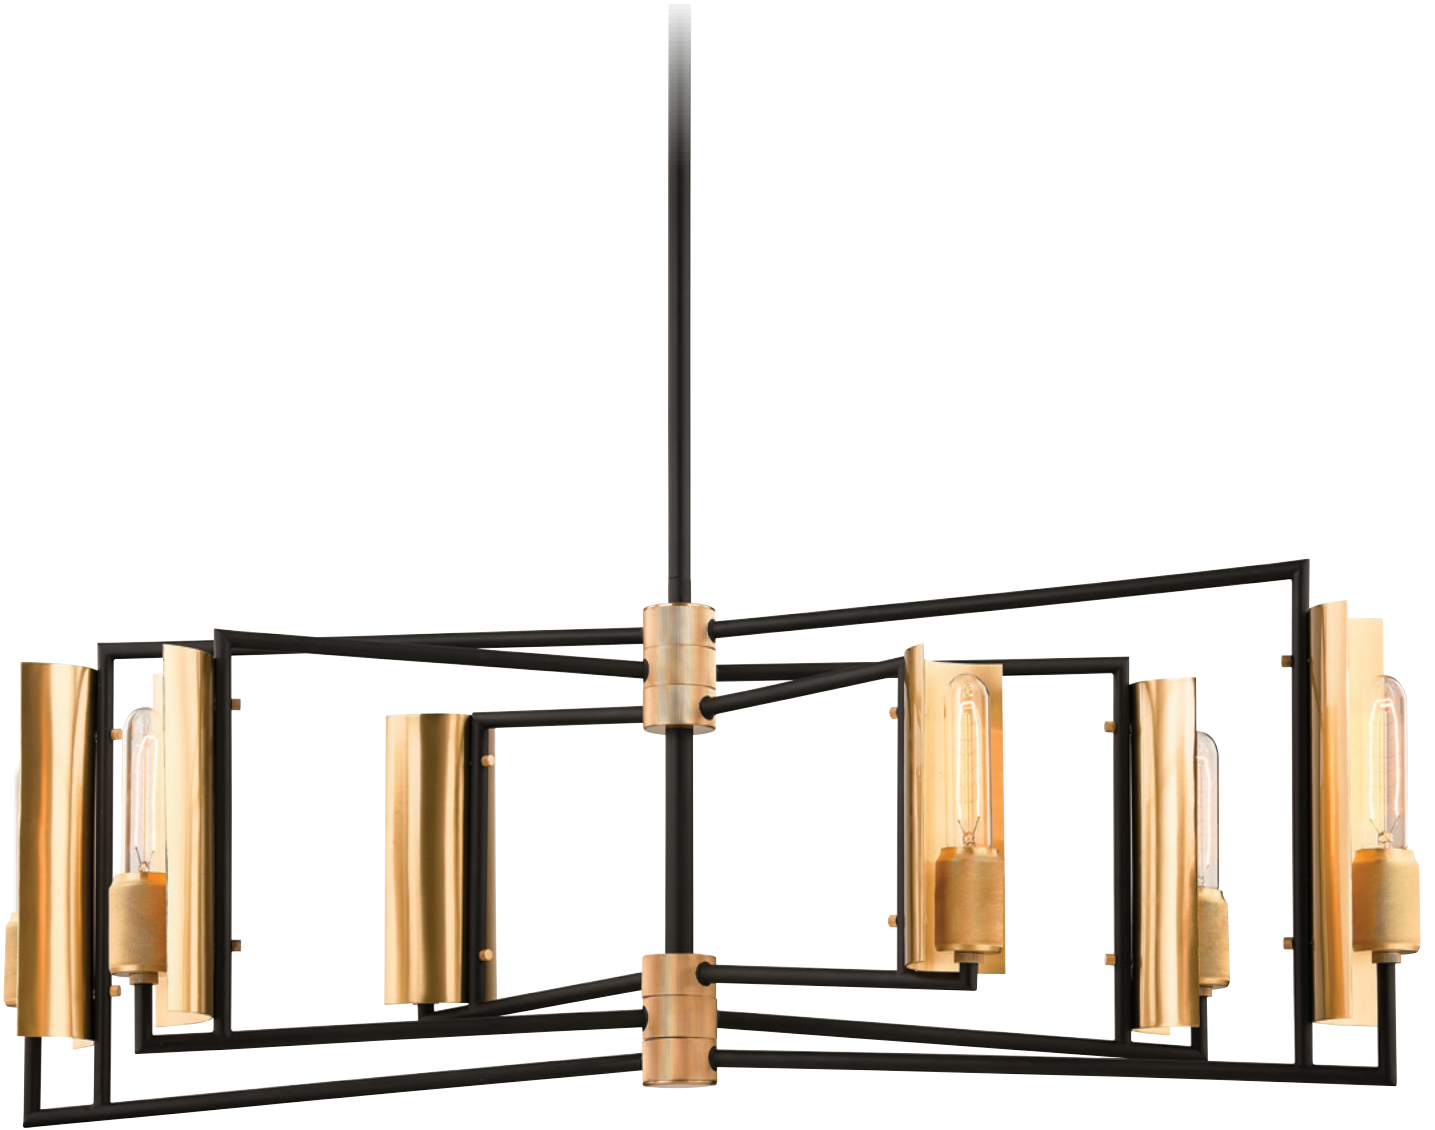

EMERSON

F6787

50½" l 37" w 13¼" h 62¼" max ht
mm: 1283 l 940 w 337 h 1581 max ht

Canopy: 6" w ¾" d
mm: 152 w 19 d

6 - 60W med base

METALWORK

Hand-Crafted Iron and Brass

FINISH

Carbide Black with Brushed Brass Accents

SUSPENSION

Includes 4 stems with hang-straight canopy
1-6", 2-12", 1-18"

mm: 1-152, 2-305, 1-457

OPTIONAL LAMP INFORMATION

Early Electric LED and Incandescent Lamps available
(see page 120)