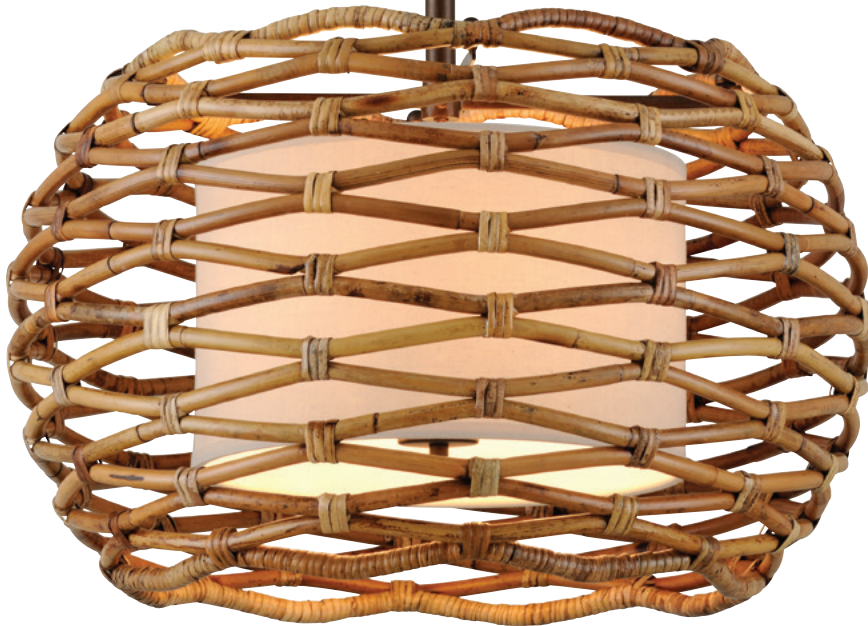

F6747

28" w 17½" h 66¼" max ht
mm: 711 w 445 h 1683 max ht

Canopy: 8" w 1" d
mm: 203 w 25 d

6 - 60W cand base

SHADE

Natural Rattan
Hardback Linen Shade

METALWORK

Hand-Worked Iron

FINISH

Bronze

SUSPENSION

Includes 4 stems with hang-straight canopy
1-6", 2-12", 1-18"

mm: 1-152, 2-305, 1-457