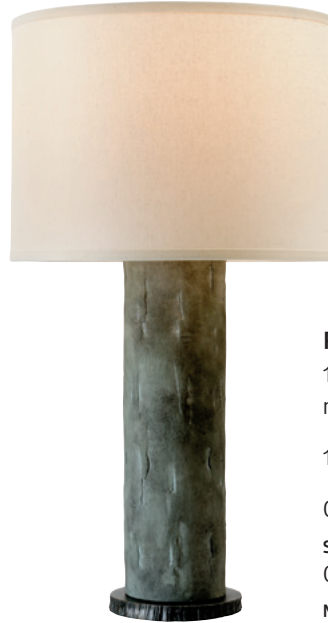

On/Off Inline Switch

SHADE

Off-White Hardback Linen

MATERIAL

Ceramic with Flame Cut Iron Base

FINISH

Limestone

PTL1004