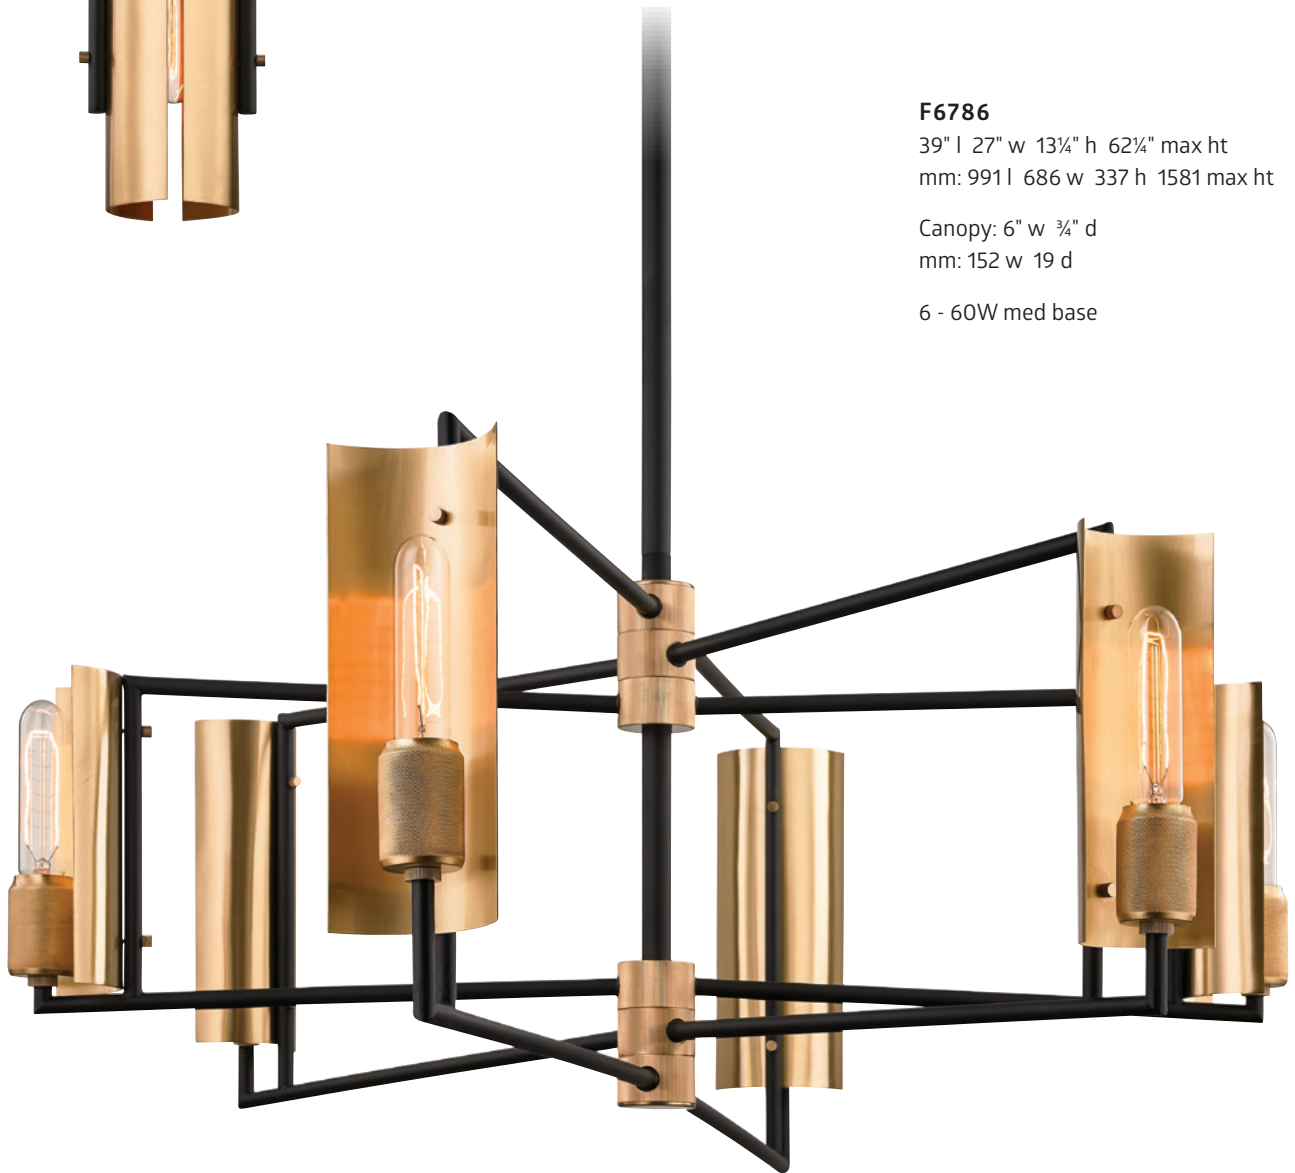

F6786

39" l 27" w 13 1/4" h 62 1/4" max ht
mm: 991 l 686 w 337 h 1581 max ht

Canopy: 6" w 3/4" d
mm: 152 w 19 d

6 - 60W med base