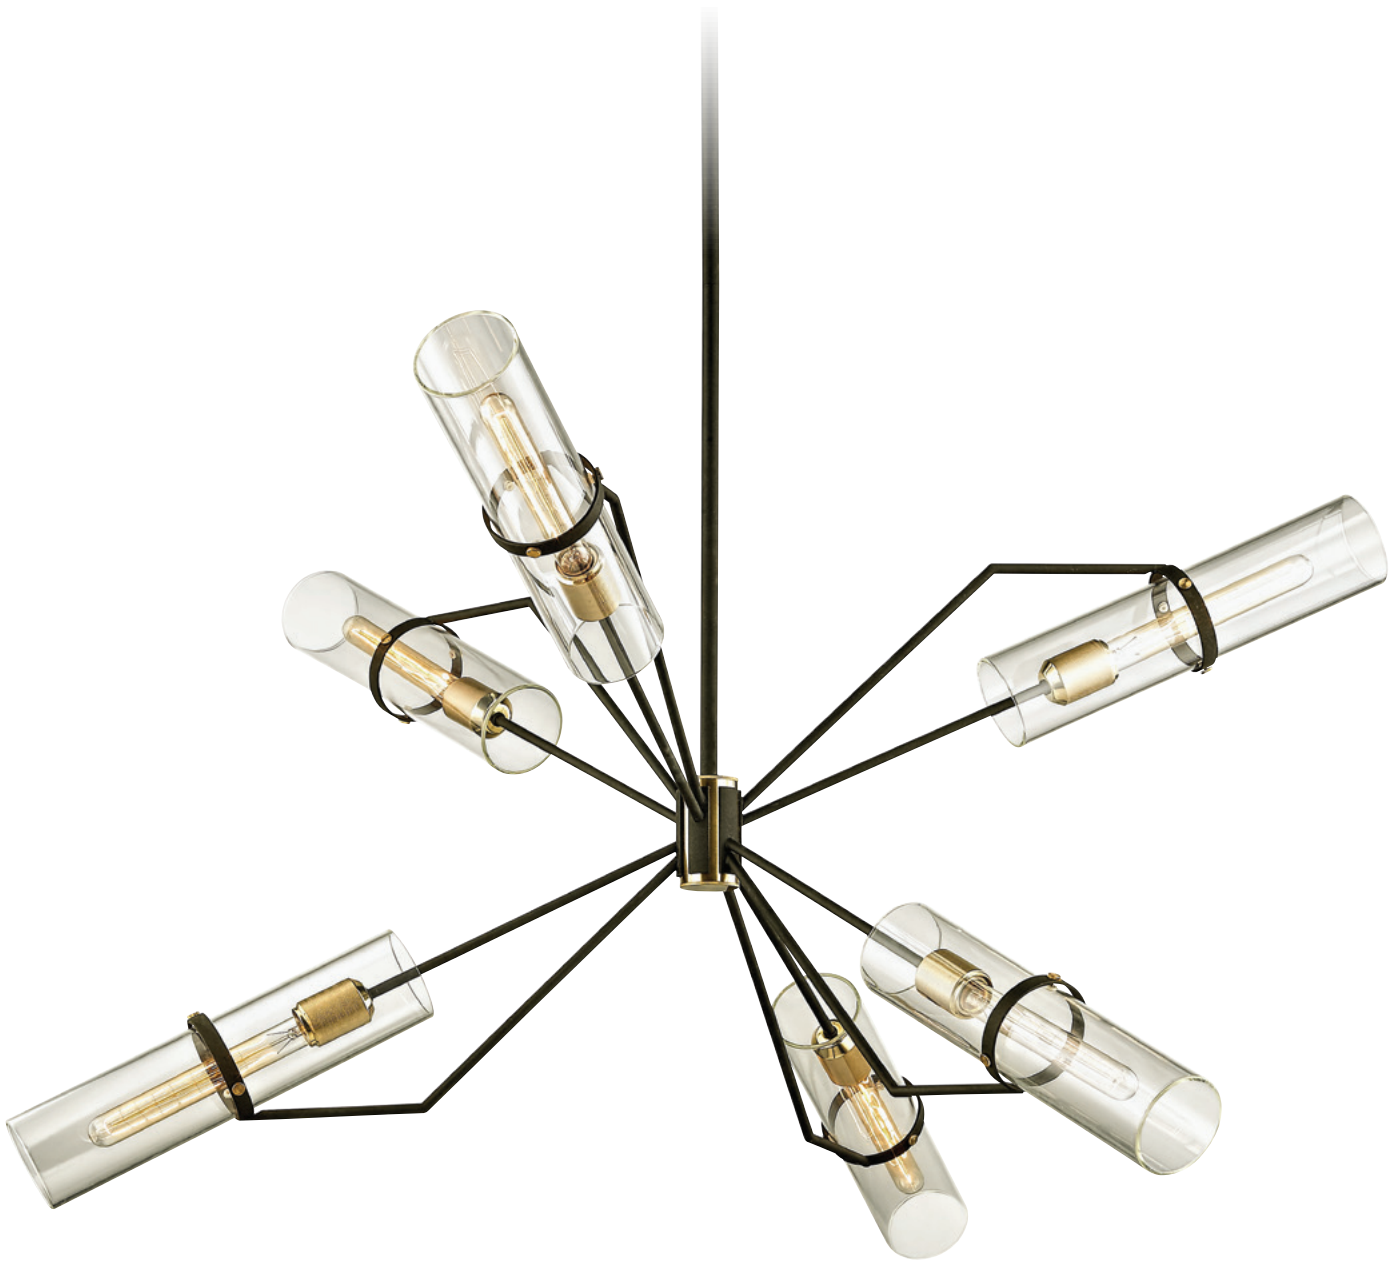

RAEF

GLASSWARE

Clear Glass

METALWORK

Hand-Worked Iron and Brass

FINISH

Textured Bronze Brushed Brass

Textured Black and Polished Nickel

SUSPENSION

Includes 4 stems with hang-straight canopy
1-6", 2-12", 1-18"

mm: 1-152, 2-305, 1-457

OPTIONAL LAMP INFORMATION

Early Electric LED and Incandescent Lamps available
(see page 120)

F6318 TEXTURED BRONZE BRUSHED BRASS (SHOWN)

F6328 TEXTURED BLACK AND POLISHED NICKEL

50" w 27¼" h 64½" max ht

mm: 1270 w 692 h 1638 max ht

Canopy: 6" w 1" d

mm: 152 w 25 d

6 - 75W med base