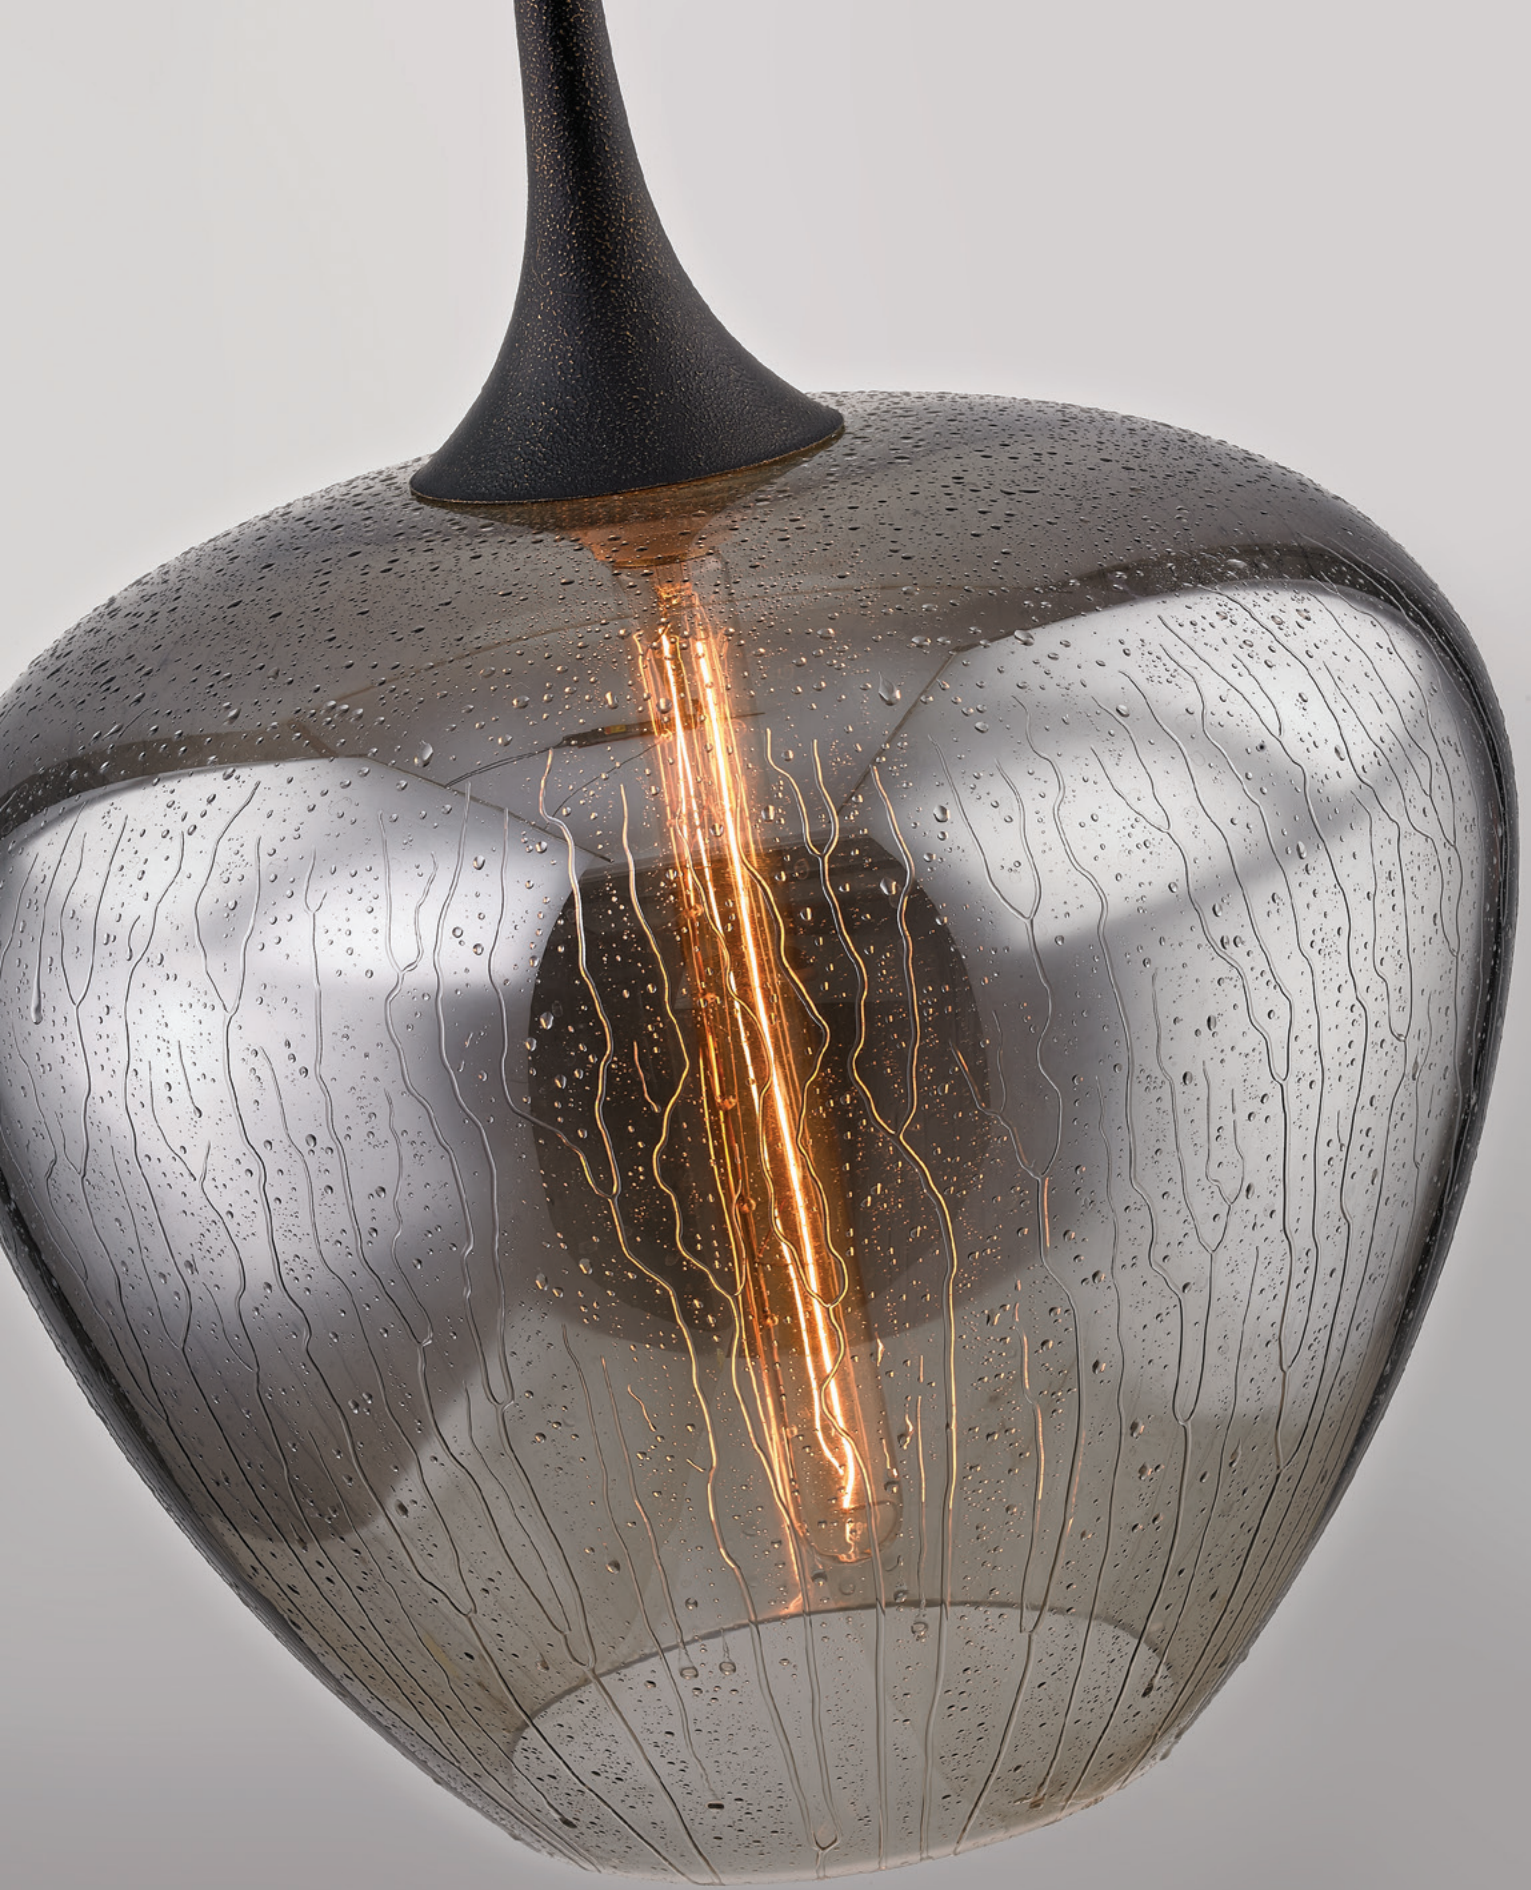

Canopy: 5½" w ¾" d
mm: 140 w 19 d

4 - 60W cand base

WEST END

GLASSWARE
Smoked Glass

METALWORK
Hand-Crafted Iron

FINISH
Vintage Bronze

SUSPENSION
Includes 4 stems with hang-straight canopy 1-6", 2-12", 1-18"
mm: 1-152, 2-305, 1-457