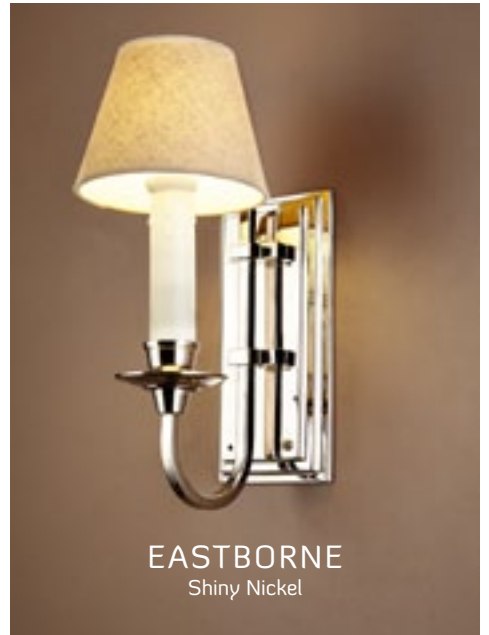

**VERRE**  
Half Round

# WALL SCONCE COLLECTION

ASTOR  
Wall Lamp  
Antique Silver

ROSENDAL  
Scissor Lamp Antique Silver

PARIS  
Nickel / Antique Silver

# FLOOR COLLECTION

MERCURY  
Floor Lamp

ARIUS FINIAL  
Medium / Small

**CALAIS**  
Floor Lamp  
Bronze / Brass / Silver

**MACLEAY**  
Floor Lamp Silver / Brass

**HUDSON**  
Floor Lamp  
Silver / Bronze

**WINSLOW**  
Floor Lamp Silver / Lantern Brass