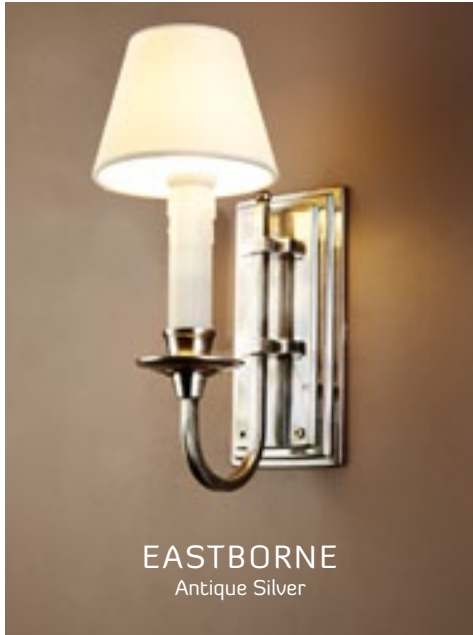

**VERRE**  
Half Round

# WALL SCONCE COLLECTION

ASTOR  
Wall Lamp  
Antique Silver

ROSENDAL  
Scissor Lamp Antique Silver

PARIS  
Nickel / Antique Silver