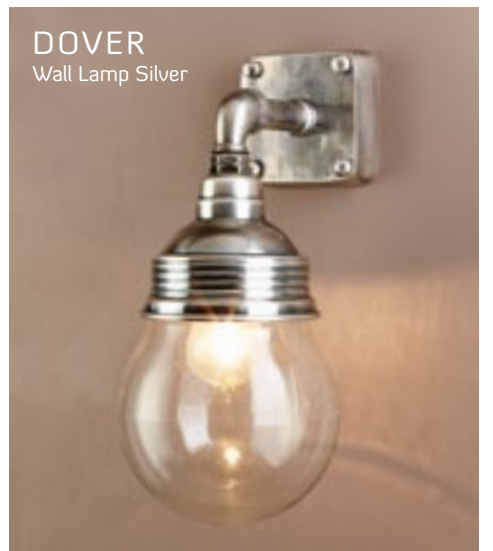

**VERRE**  
Half Round

# WALL SCONCE COLLECTION

ASTOR  
Wall Lamp  
Antique Silver

ROSENDAL  
Scissor Lamp Antique Silver

PARIS  
Nickel / Antique Silver