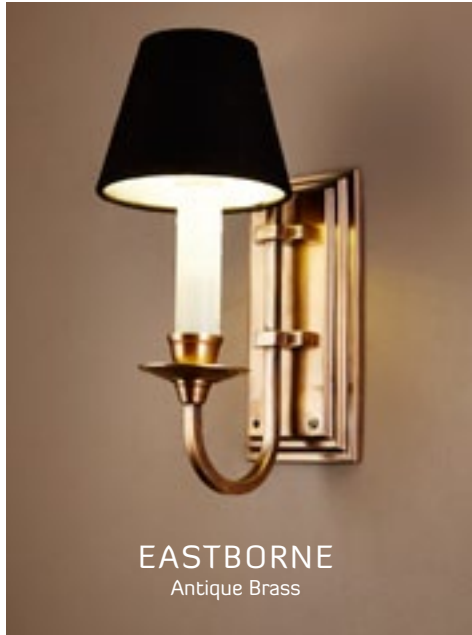

**VERRE**  
Half Round

# WALL SCONCE COLLECTION

ASTOR  
Wall Lamp  
Antique Silver

ROSENDAL  
Scissor Lamp Antique Silver

PARIS  
Nickel / Antique Silver

# FLOOR COLLECTION

MERCURY  
Floor Lamp

ARIUS FINIAL  
Medium / Small

**CALAIS**  
Floor Lamp  
Bronze / Brass / Silver

**MACLEAY**  
Floor Lamp Silver / Brass

**HUDSON**  
Floor Lamp  
Silver / Bronze

**WINSLOW**  
Floor Lamp Silver / Lantern Brass