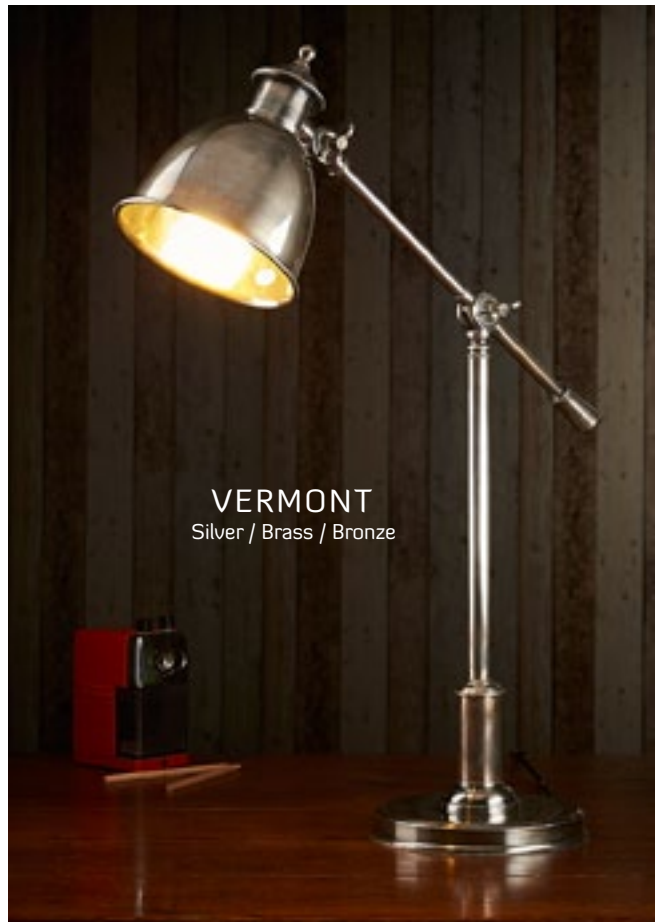

NEWCASTLE  
Table Lamp Silver

BRENTWOOD  
Table Lamp Silver / Brass Dark

SEABURY  
Silver Desk Lamp

DOLBY  
Silver Desk Lamp

BROOKLYN  
Table Lamp Silver /  
Brass

CARLISLE  
Bankers Lamp  
Silver / Brass

# DESK COLLECTION

BISMARCK  
Table Lamp Silver

**BOLTON**  
Desk Lamp Silver

**NEBRASKA**  
Scissor Lamp

**TOWNSEND**  
Silver / Brass Dark

**VERMONT**  
Silver / Brass / Bronze

# TABLE COLLECTION

IMPERIAL  
D271

IMPERIAL  
D270

GABRIELLE  
Antique Chest 3 drawers FUR19

METROPOLITAN  
Table Lamp Silver

SEA POINT Table Lamp Silver

CLIFTON Table Lamp Silver

PUMPKIN  
Table Lamp  
Silver / Bronze