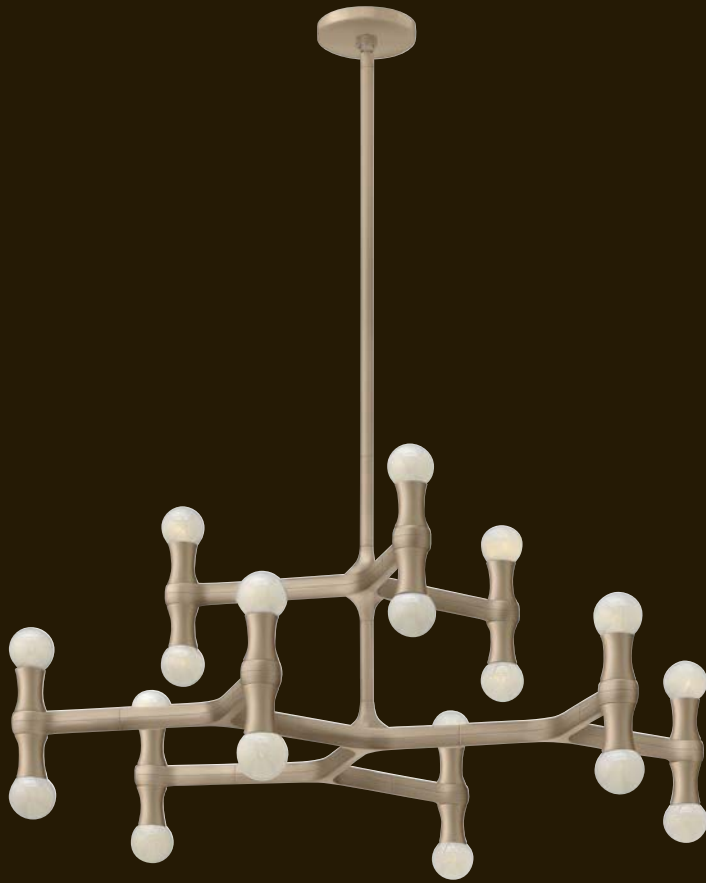

FR41948CPN [30.75" W, 11.75" H]