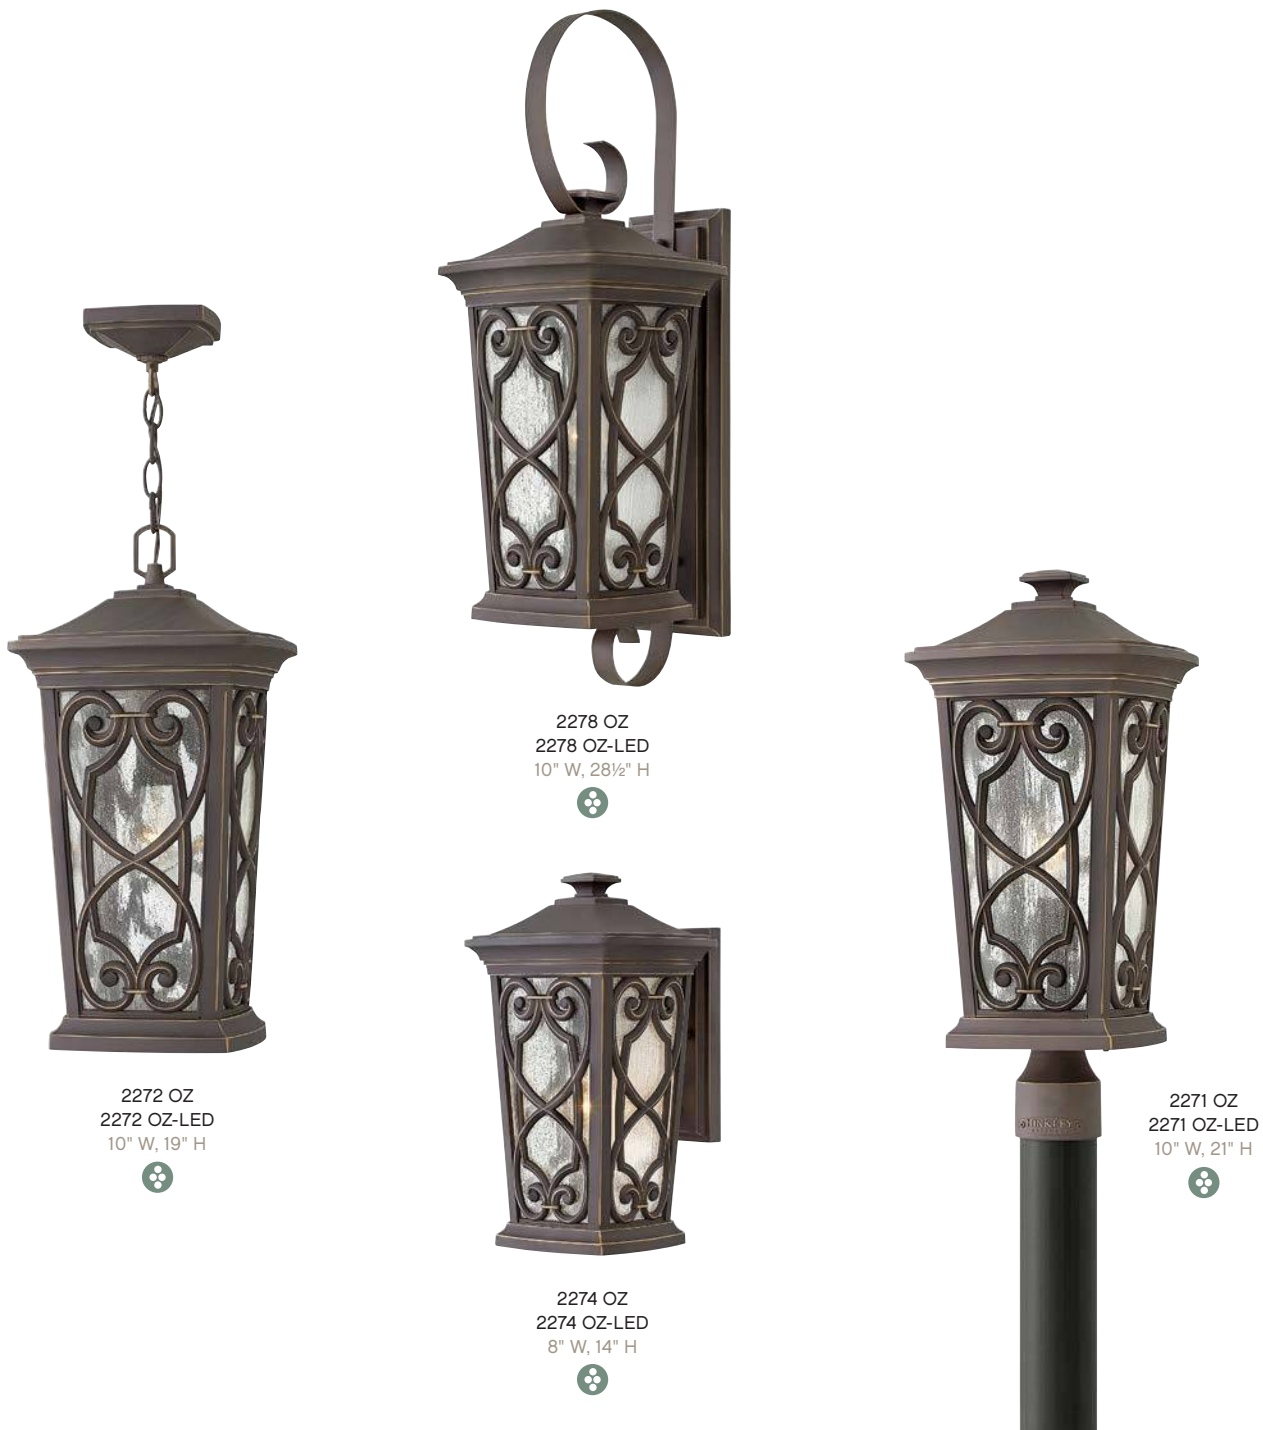

ITEM	BULBS	LED ITEM	INTEGRATED LED LIGHT SOURCE	LUMENS	COLOR TEMP.	CRI	INCANDESCENT EQUIVALENCY	EXT.	TOP TO OUTLET	BACK PLATE/ CANOPY	WIRE/ CHAIN
2271 OZ	1-100w Med.	2271 OZ-LED	15w LED	800	2700K	96	1-100w			3" Dia. Post Fitter	
2272 OZ*	1-100w Med.	2272 OZ-LED	15w LED	900	2700K	92	1-100w			5" Square Canopy	6', 5'
2274 OZ*	1-100w Med.	2274 OZ-LED	15w LED	800	2700K	96	1-100w	9¼"	6"	4½" W, 8¼" H Back Plate	
2275 OZ*	1-100w Med.	2275 OZ-LED	15w LED	800	2700K	96	1-100w	11¼"	7"	4½" W, 8¼" H Back Plate	
2278 OZ*	1-100w Med.	2278 OZ-LED	15w LED	800	2700K	96	1-100w	11¾"	14½"	5¼" W, 18½" H Back Plate	

*When fitted with DSL-40, this item is Dark Sky compliant, see hinkleylighting.com. LED components have a lifespan of 40,000 hours and carry a 5-year limited warranty. For posts and pier mounts, see hinkleylighting.com