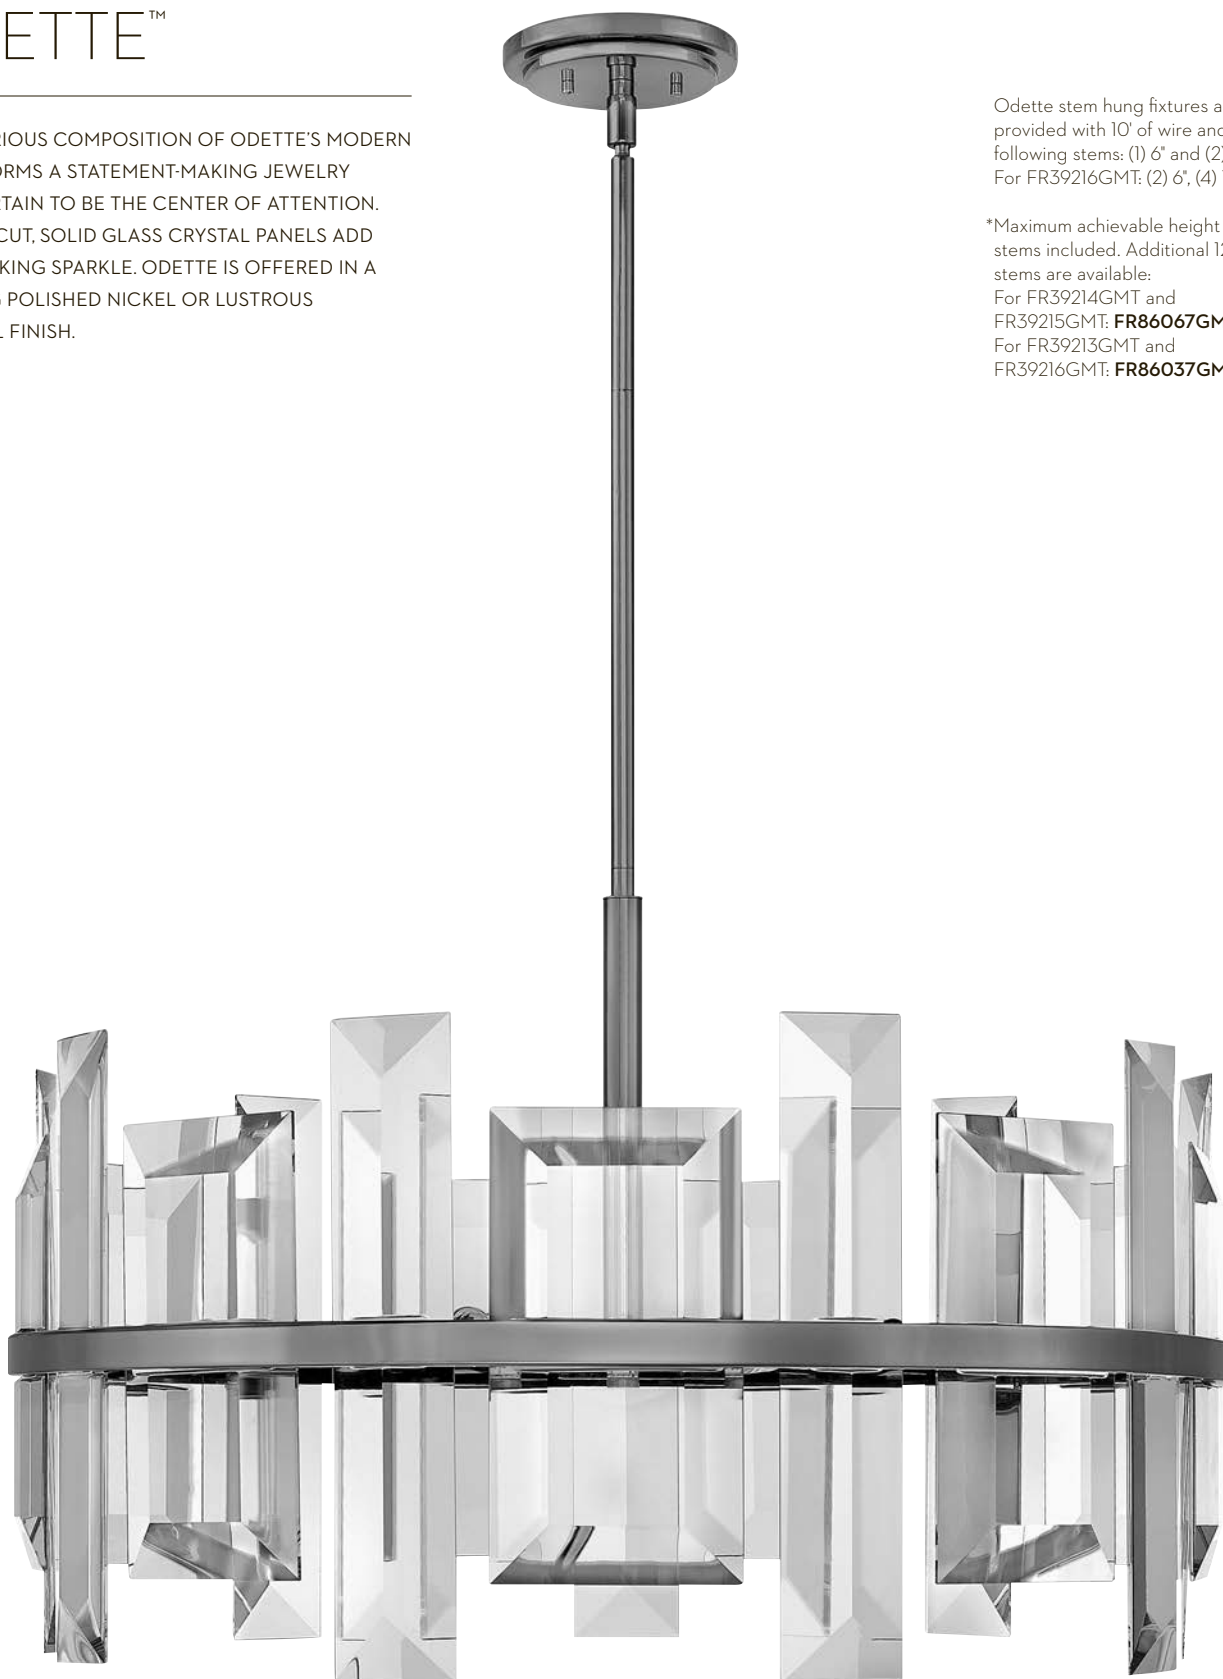

ODETTE™

THE LUXURIOUS COMPOSITION OF ODETTE'S MODERN DESIGN FORMS A STATEMENT-MAKING JEWELRY PIECE, CERTAIN TO BE THE CENTER OF ATTENTION. EMERALD CUT, SOLID GLASS CRYSTAL PANELS ADD BREATHTAKING SPARKLE. ODETTE IS OFFERED IN A GLEAMING POLISHED NICKEL OR LUSTROUS GUNMETAL FINISH.

Odette stem hung fixtures are provided with 10' of wire and the following stems: (1) 6" and (2) 12" For FR39216GMT: (2) 6", (4) 12"

*Maximum achievable height with stems included. Additional 12' stems are available:
For FR39214GMT and FR39215GMT: **FR86067GMT**
For FR39213GMT and FR39216GMT: **FR86037GMT**