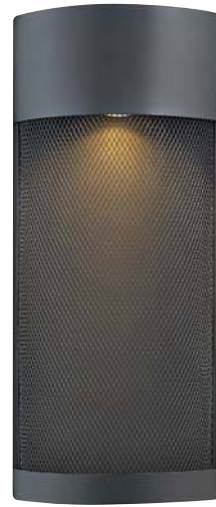

2305 BK
2305 BK-LED
7" W, 21¾" H

2302 BK
2302 BK-LED
5" W, 19¼" H
51½" MAX. H*
  

2300 BK
2300 BK-LED
5" W, 15½" H
  

2306 BK
2306 BK-LED
4½" W, 14½" H
  

2304 BK
2304 BK-LED
5" W, 18½" H
  

2307 BK
8½" W, 18" H
 