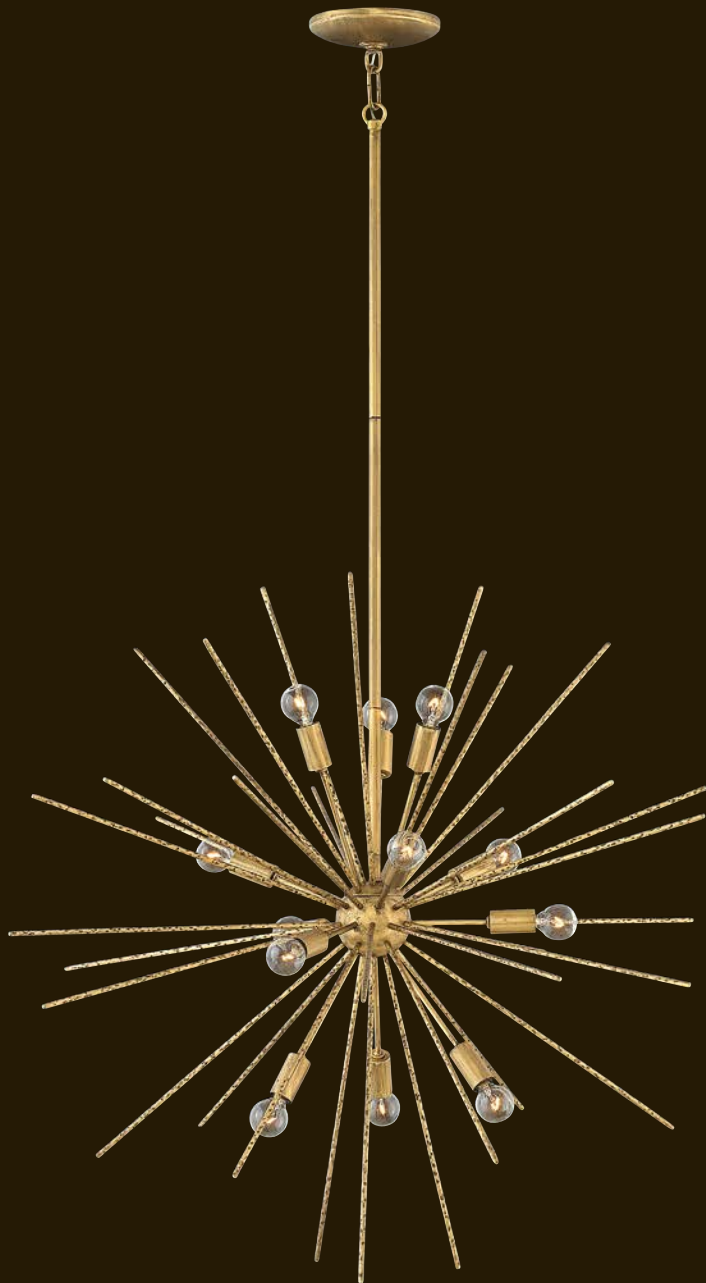

FR43015HBZ [30" DIA., 30" H]