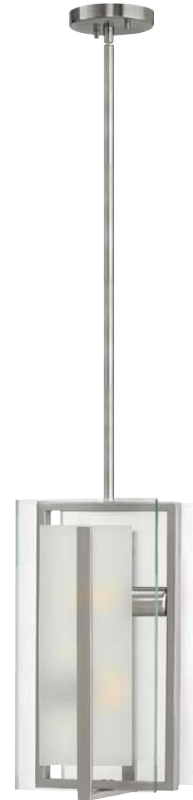

3078 AN
32" DIA., 29" H
79" MAX. H*

3076 AN
28" DIA., 26" H
76" MAX. H*

3072 AN
9¾" W, 14¼" H

3075 AN
24" DIA., 24" H
74" MAX. H*

ITEM	BULBS	EXT.	TOP TO OUTLET	CANOPY/ BACKPLATE	WIRE	STEMS INCLUDED	ADDITIONAL FINISHES
3072 AN	2-60w Cand.	4"	8½"	4½" Dia. Back Plate			KZ
3075 AN	6-60w Cand.			6" Dia. Canopy	10'	1-4", 1-6", 1-12", 1-24"	KZ
3076 AN	8-60w Cand.			6" Dia. Canopy	10'	1-4", 1-6", 1-12", 1-24"	KZ
3078 AN	12-60w Cand.			6" Dia. Canopy	10'	1-4", 1-6", 1-12", 1-24"	KZ

3078 KZ
32" DIA., 29" H
79" MAX. H*

3076 KZ
28" DIA., 26" H
76" MAX. H*

3072 KZ
9¾" W, 14¼" H

3075 KZ
24" DIA., 24" H
74" MAX. H*

ITEM	BULBS	EXT.	TOP TO OUTLET	CANOPY/ BACKPLATE	WIRE	STEMS INCLUDED	ADDITIONAL FINISHES
3072 KZ	2-60w Cand.	4"	8½"	4½" Dia. Back Plate			AN
3075 KZ	6-60w Cand.			6" Dia. Canopy	10'	1-4", 1-6", 1-12", 1-24"	AN
3076 KZ	8-60w Cand.			6" Dia. Canopy	10'	1-4", 1-6", 1-12", 1-24"	AN
3078 KZ	12-60w Cand.			6" Dia. Canopy	10'	1-4", 1-6", 1-12", 1-24"	AN

*Maximum achievable height with stems included. Additional 12" stems available, 6034 BN, CM, SK. Ideal for vintage filament bulbs (not included).

LATITUDE™

FINISH BRUSHED NICKEL
GLASS CLEAR BEVELED INSIDE-ETCHED

3992 BN
8" W, 16" H

5651 BN
5½" W, 21½" H

3996 BN
42" W, 8½" H, 8" D
49½" MAX. H*

3997 BN
8" W, 16½" H
55" MAX. H*

ITEM	BULBS	DEPTH	EXT.	TTO	BACK PLATE/CANOPY	WIRE	STEMS INCLUDED	ADDITIONAL FINISHES
3992 BN	2-60w Cand.		4"	7¾"	8" W, 15½" H Back Plate			OZ
3996 BN	4-100w Med.	8"			4¼" W, 9¼" L Canopy	10'	4-6", 4-12"	OZ
3997 BN	2-100w Med.				4¾" Dia. Canopy	10'	2-6", 2-12"	OZ
5651 BN	2-100w Med.		5½"	10¾"	5½" W, 21½" H			CM, OZ