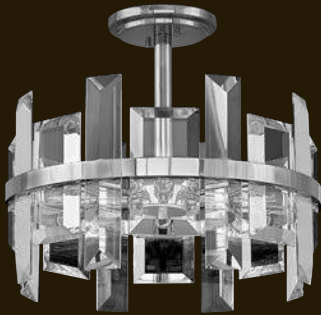

FR39213PNI
CAN BE MOUNTED IN A
CLOSE TO CEILING POSITION.