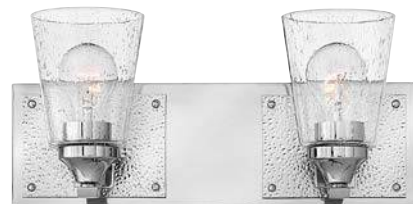

51822 PN
16¼" W, 7¼" H