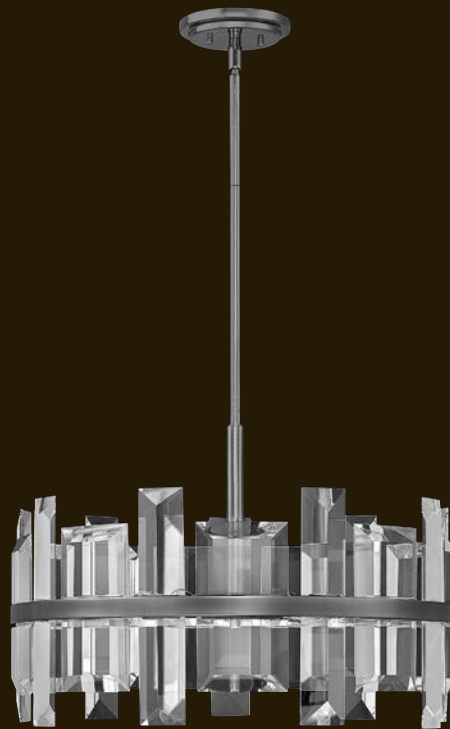

FR39214GMT [24" DIA., 16" H]

FR39212GMT
13" W, 7.25" H, 5.75" EXT.
7.5" W, 4.75" H BACK PLATE
3.75" TTO
2-60W CANDELABRA

FR39213GMT
17" DIA., 14" H
46.5" MAX. HEIGHT*
6" DIA. CANOPY
4-60W CANDELABRA

FR39214GMT
24" DIA., 16" H
48.5" MAX. HEIGHT*
6" DIA. CANOPY
6-60W CANDELABRA

FR39215GMT
30" DIA., 19.25" H
51.75" MAX. HEIGHT*
6" DIA. CANOPY
9-60W CANDELABRA

FR39216GMT
42" W, 10" H, 8.25" D
42.5" MAX. HEIGHT*
4.75" W, 26.75" L CANOPY
6-60W CANDELABRA