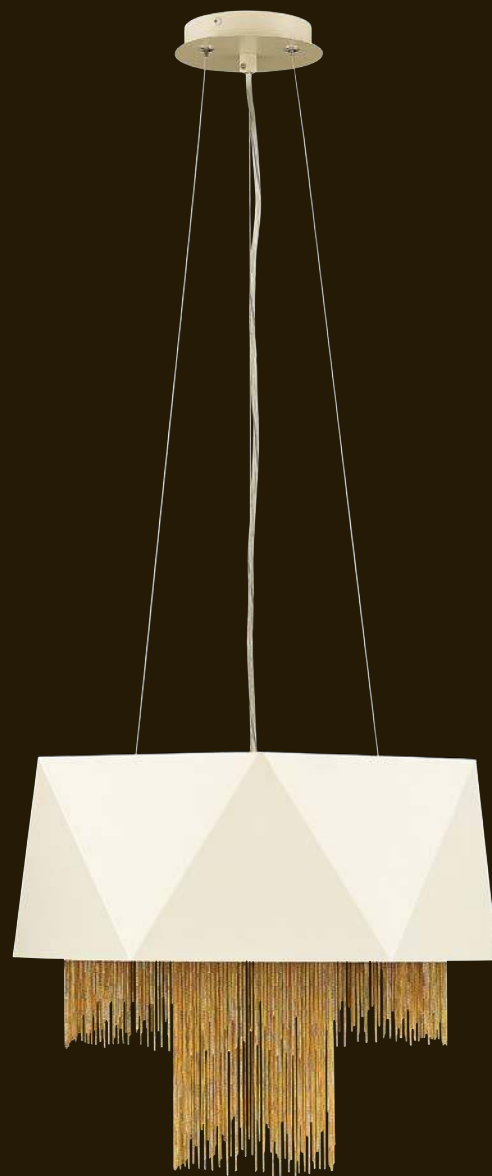

Zuma cable hung fixtures are provided with 12' of wire and 10' of cable.

Bulb specifications indicate maximum wattage.

OBJECT OF OUR
AFFECTION

Jewelers' chain adds a layer of glamorous texture to this chic statement piece.

FR32806WWT [43.25" W, 13.25" H, 8.75" D]

FR32805WWT [25.75" DIA., 18.25" H]

FR32804WWT [17.75" DIA., 14.25" H]

FR32804WWT
17.75" DIA., 14.25" H
4.75" DIA. CANOPY
6-60W CANDELABRA

FR32806WWT
43.25" W, 13.25" H, 8.75" D
4.75" W, 19.75" L CANOPY
5-60W CANDELABRA