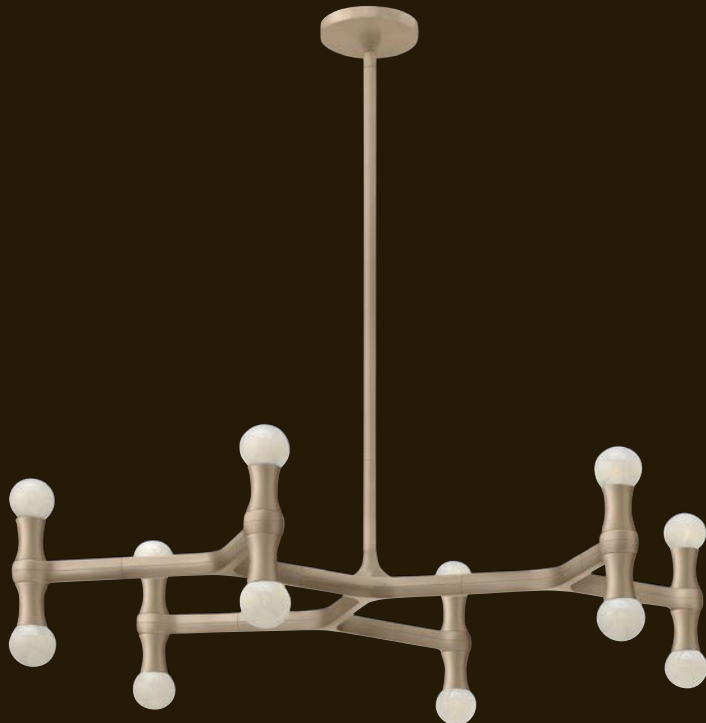

FR41946CPN [30.25" W, 5" H]

SCONCE
FR41941CPN [5" W, 5" H]

FR41941CPN
5" W, 5" H, 4" EXT.
5" DIA. BACK PLATE
2.5" TTO
2-60W CANDELABRA
Shown with G16½ bulbs
Invisible mounting hardware
ADA Compliant

FR41946CPN
30.25" W, 5" H
36.25" MAX. HEIGHT*
4.75" DIA. CANOPY
12-60W CANDELABRA
Shown with G16½ bulbs

FR41948CPN
30.75" W, 11.75" H
43" MAX. HEIGHT*
4.75" DIA. CANOPY
18-60W CANDELABRA
Shown with G16½ bulbs

FR41949CPN
30.25" W, 18.75" H
50" MAX. HEIGHT*
4.75" DIA. CANOPY
24-60W CANDELABRA
Shown with G16½ bulbs