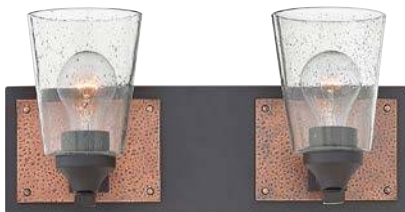

Jackson merges traditional details such as clear seedy glass, finished glass collars and distinctive hammered accent plates to create a seamless, polished look that is at home in a rustic lodge or an urban loft.

JACKSON™

BUCKEYE BRONZE WITH ANTIQUE COPPER FINISH
CLEAR SEEDY GLASS

51822 KZ
16¼" W, 7¼" H