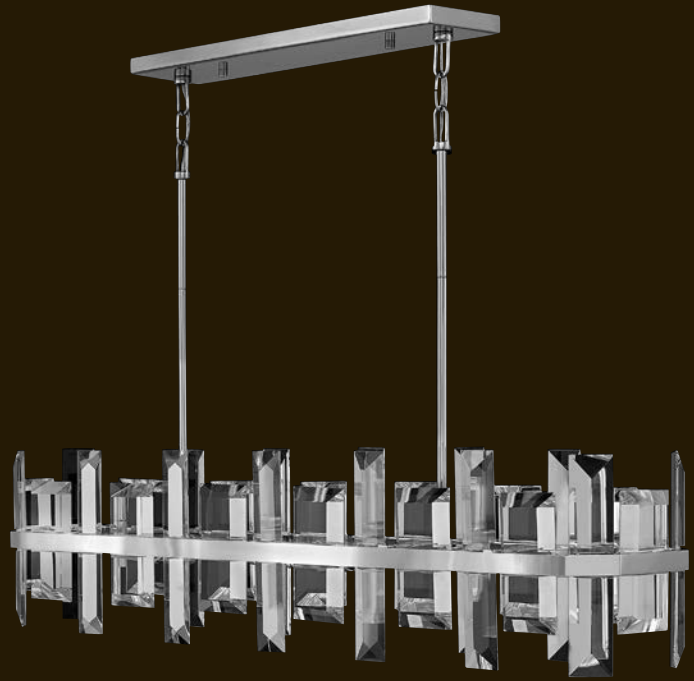

FR39215PNI [30" DIA., 19.25" H]

FR39216PNI [42" W, 10" H, 8.25" D]