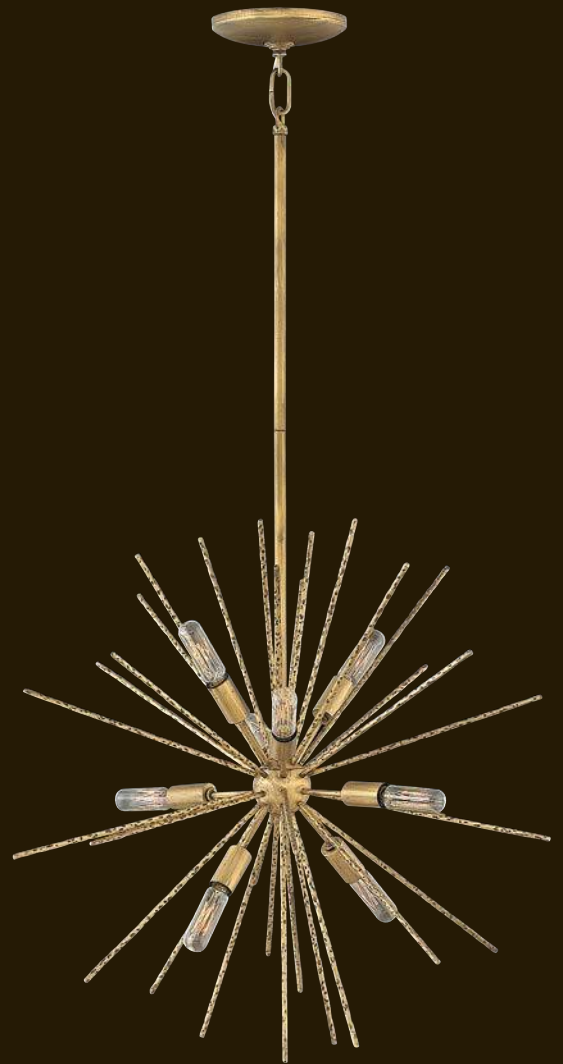

FR43014HBZ [22" DIA., 22" H]

FR43014HBZ
22" DIA., 22" H
57" MAX. HEIGHT*
6.5" DIA. CANOPY
8-60W CANDELABRA

FR43016HBZ
42" DIA., 42" H
77" MAX. HEIGHT*
6.5" DIA. CANOPY
16-40W CANDELABRA

FR43015HBZ
30" DIA., 30" H
65" MAX. HEIGHT*
6.5" DIA. CANOPY
12-60W CANDELABRA