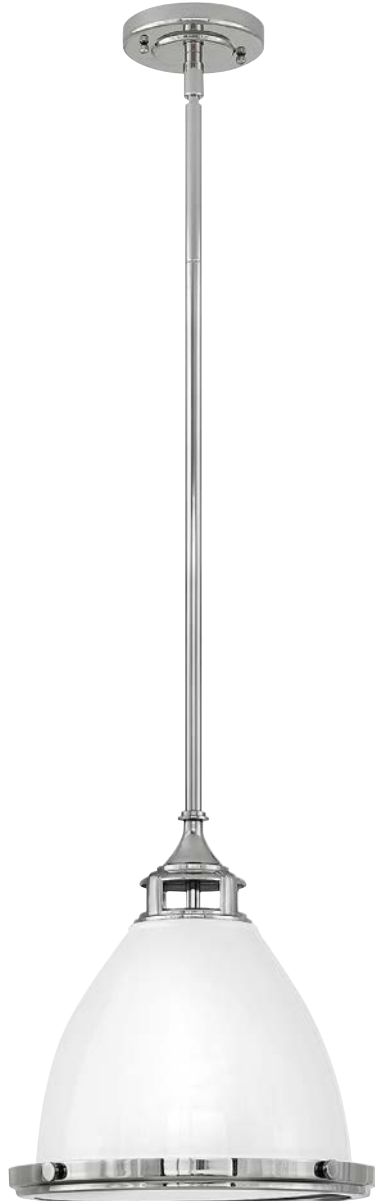

Amelia's classic pendant design reinvents vintage details with a cast glass fitter, cast metal trim ring and ornamental clasps. The Polished White finish will infuse any space with dash of fresh American style.

AMELIA™

POLISHED WHITE WITH POLISHED NICKEL FINISH

3126 PT
13" DIA., 13" H
46" MAX. H*