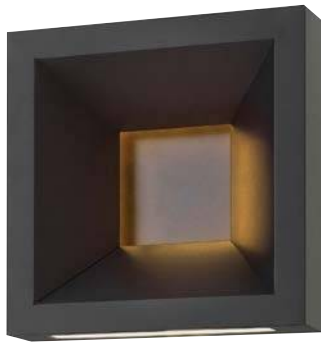

PLAZA™

FINISH BRONZE, TITANIUM
GLASS ETCHED ACRYLIC LENS

Plaza features a contemporary form constructed from durable aluminum. This sleek shape creates a unique wall-wash effect with a down light producing a subtle interior grazing for a layered sense of illumination.

20300 BZ
10" W, 10" H