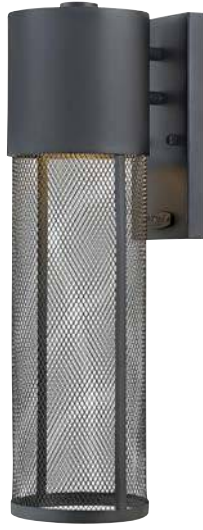

2305 BK
2305 BK-LED
7" W, 21¾" H

2302 BK
2302 BK-LED
5" W, 19¼" H
51½" MAX. H*
  

2300 BK
2300 BK-LED
5" W, 15½" H
  

2306 BK
2306 BK-LED
4½" W, 14½" H
  

2304 BK
2304 BK-LED
5" W, 18½" H
  

2307 BK
8½" W, 18" H
 