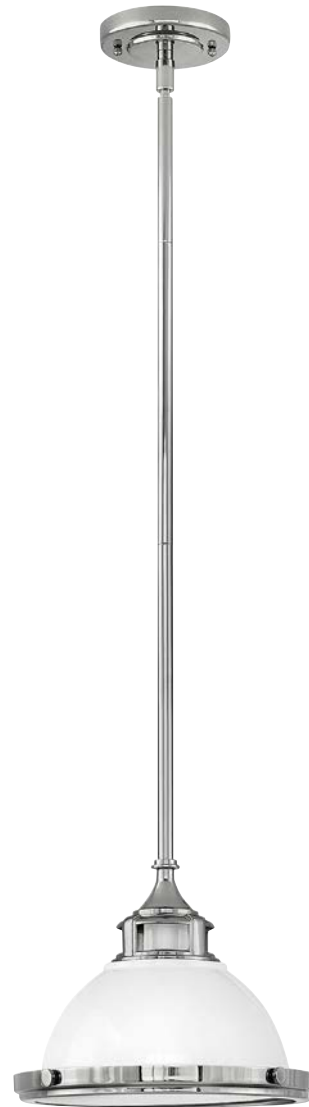

3122 PT
11½" DIA., 9" H
42" MAX. H*

ITEM	BULBS	CANOPY	WIRE	STEMS INCLUDED
3122 PT	1-100w Med.	5¼" Dia.	10'	1-6", 2-12"
3126 PT	1-100w Med.	5¼" Dia.	10'	1-6", 2-12"

*Maximum achievable height with stems included. Additional 12" stems available, 6067 PN.