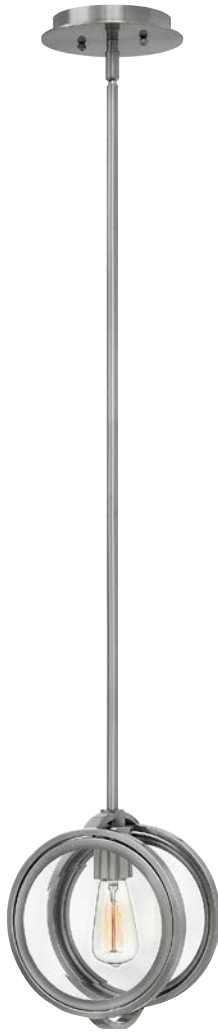

3078 KZ
32" DIA., 29" H
79" MAX. H*

3076 KZ
28" DIA., 26" H
76" MAX. H*

3072 KZ
9¾" W, 14¼" H

3075 KZ
24" DIA., 24" H
74" MAX. H*

ITEM	BULBS	EXT.	TOP TO OUTLET	CANOPY/ BACKPLATE	WIRE	STEMS INCLUDED	ADDITIONAL FINISHES
3072 KZ	2-60w Cand.	4"	8½"	4½" Dia. Back Plate			AN
3075 KZ	6-60w Cand.			6" Dia. Canopy	10'	1-4", 1-6", 1-12", 1-24"	AN
3076 KZ	8-60w Cand.			6" Dia. Canopy	10'	1-4", 1-6", 1-12", 1-24"	AN
3078 KZ	12-60w Cand.			6" Dia. Canopy	10'	1-4", 1-6", 1-12", 1-24"	AN

LATITUDE™

OIL RUBBED BRONZE FINISH
CLEAR BEVELED INSIDE-ETCHED GLASS

3997 OZ
8" W, 16½" H
55" MAX. H*

5651 OZ
5½" W, 21½" H

3992 OZ
8" W, 16" H

3996 OZ
42" W, 8½" H, 8" D
49½" MAX. H*

ITEM	BULBS	DEPTH	EXT.	TTO	BACK PLATE/CANOPY	WIRE	STEMS INCLUDED	ADDITIONAL FINISHES
3992 OZ	2-60w Cand.		4"	7¾"	8" W, 15½" H Back Plate			BN
3996 OZ	4-100w Med.	8"			4¼" W, 9¼" L Canopy	10'	4-6", 4-12"	BN
3997 OZ	2-100w Med.				4¾" Dia. Canopy	10'	2-6", 2-12"	BN
5651 OZ	2-100w Med.		5½"	10¾"	5½" W, 21½" H			BN, CM

3925 PL
32" DIA., 32½" H
69¼" MAX. H*

3927 PL
7¾" W, 9" H
41¾" MAX. H*

3920 PL
7¾" W, 21½" H

3924 PL
26" DIA., 26½" H
62½" MAX. H*

ITEM	BULBS	DEPTH	EXT.	TOP TO OUTLET	BACK PLATE/CANOPY	WIRE	STEMS INCLUDED	ADDITIONAL FINISHES
3920 PL	1-100w Med.		5"	10¾"	7½" Dia. Back Plate			KZ
3924 PL	4-100w Med.				5" Dia. Canopy	10'	1-6", 2-12"	KZ
3925 PL	5-100w Med.				5" Dia. Canopy	10'	1-6", 2-12"	KZ
3927 PL	1-100w Med.	4½"			5" Dia. Canopy	10'	1-6", 2-12"	KZ