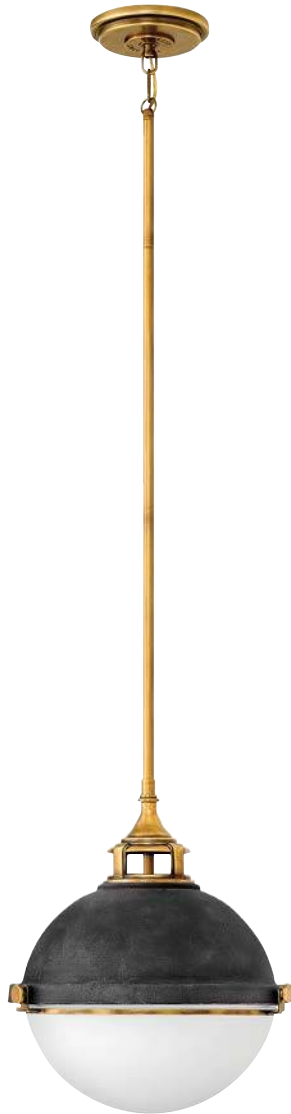

Fletcher's chic vibe transcends style boundaries. A seamless dome shade features a cast-fitter and an elegant capture ring that secures the etched opal glass with decorative cast knobs. Spanning vintage to industrial, classic to transitional, Fletcher seamlessly unifies any décor declaration.

FLETCHER™

AGED ZINC WITH HERITAGE BRASS, POLISHED NICKEL FINISH
ETCHED OPAL GLASS

4834 DZ
13½" DIA., 14½" H
49¼" MAX. H*