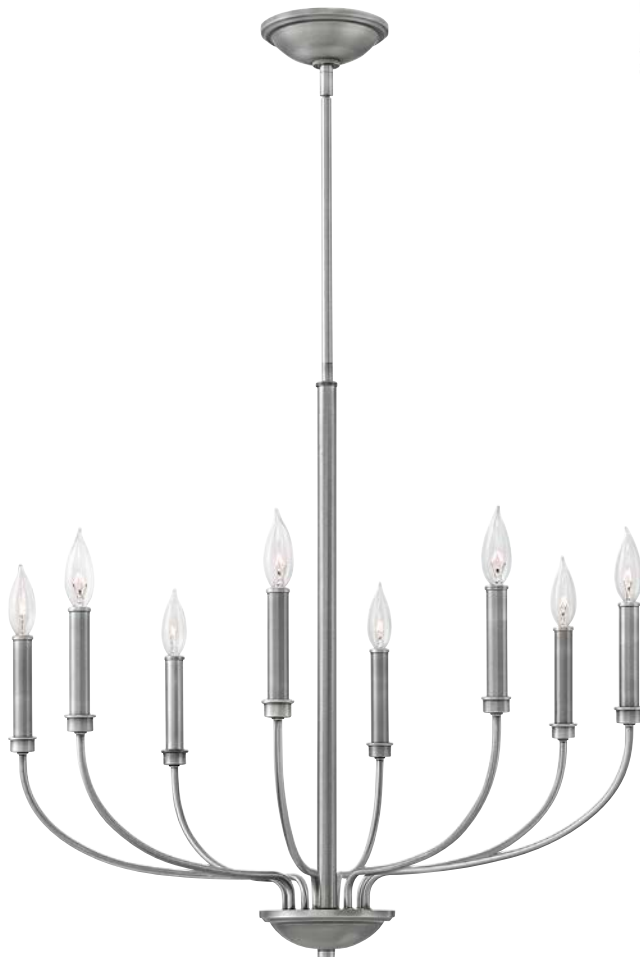

3076 AN
28" DIA., 26" H
76" MAX. H*