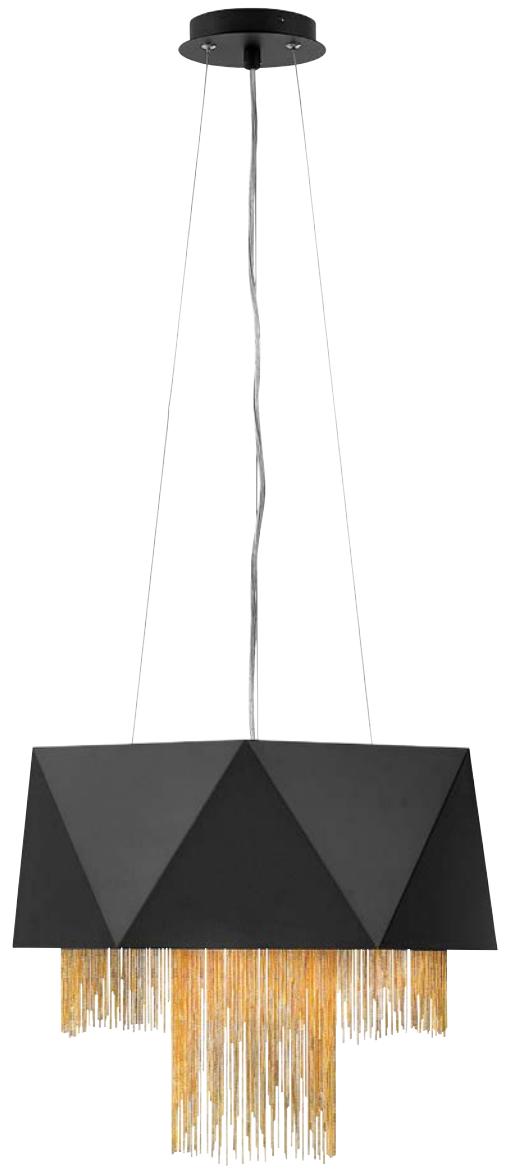

FR32805WWT
25.75" DIA., 18.25" H
6" DIA. CANOPY
8-60W CANDELABRA

ZUMA™

SCULPTURAL AND EXOTIC, ZUMA TANTALIZES WITH A PURELY CONTEMPORARY FORM. THE OVER-SCALED GEOMETRIC PENDANT IN WARM WHITE OR SATIN BLACK IS SOFTENED WITH LAYERS OF FINE GOLD JEWELERS' CHAIN FLOWING FROM ITS EPICENTER.

Zuma cable hung fixtures are provided with 12' of wire and 10' of cable.

Bulb specifications indicate maximum wattage.

FR32806SBK [43.25" W, 13.25" H, 8.75" D]

FR32805SBK [25.75" DIA., 18.25" H]

FR32804SBK [17.75" DIA., 14.25" H]

FR32804SBK
17.75" DIA., 14.25" H
4.75" DIA. CANOPY
6-60W CANDELABRA

FR32806SBK
43.25" W, 13.25" H, 8.75" D
4.75" W, 19.75" L CANOPY
5-60W CANDELABRA

FR32805SBK
25.75" DIA., 18.25" H
6" DIA. CANOPY
8-60W CANDELABRA