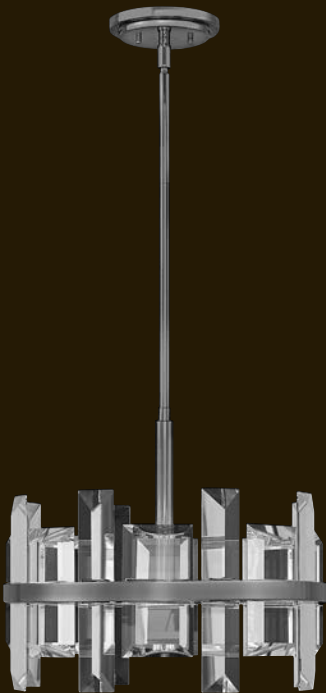

FR39213GMT [17" DIA., 14" H]