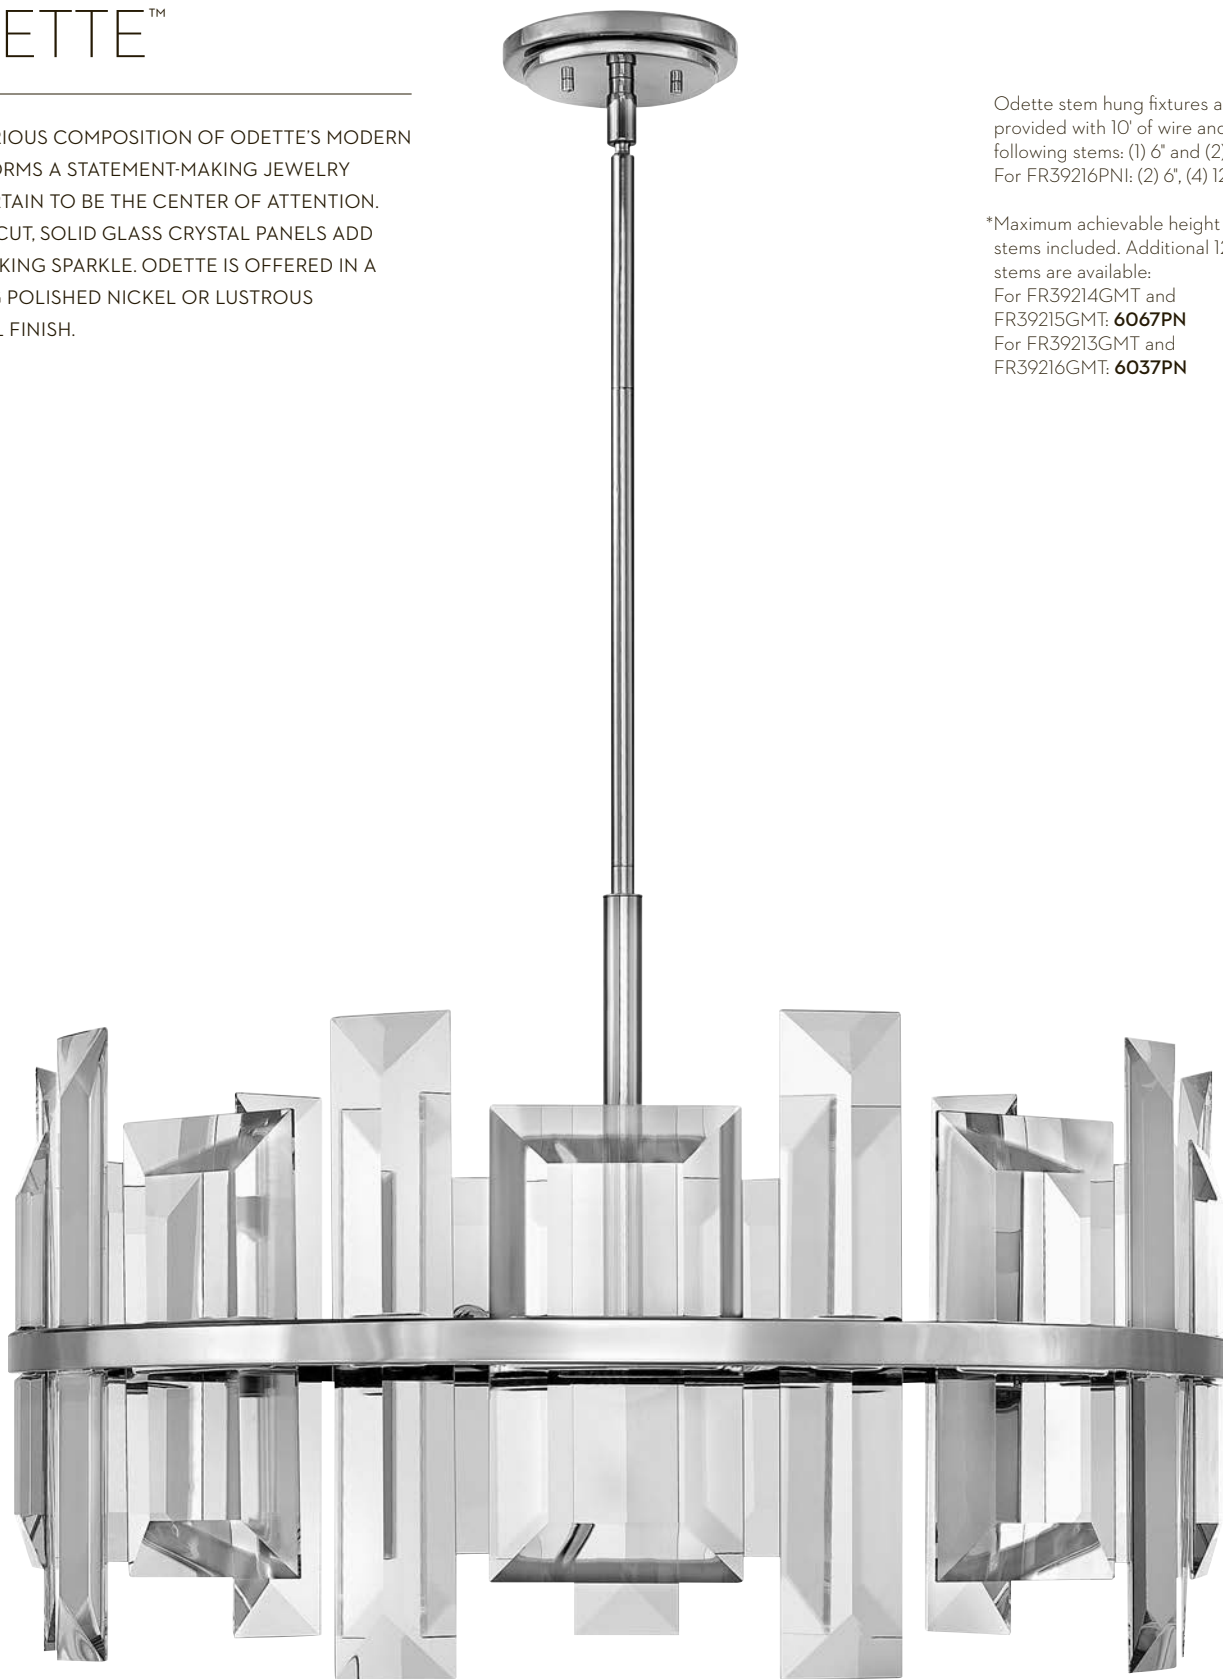

FR39215GMT
30" DIA., 19.25" H
51.75" MAX. HEIGHT*
6" DIA. CANOPY
9-60W CANDELABRA

FR39216GMT
42" W, 10" H, 8.25" D
42.5" MAX. HEIGHT*
4.75" W, 26.75" L CANOPY
6-60W CANDELABRA

ODETTE™

THE LUXURIOUS COMPOSITION OF ODETTE'S MODERN DESIGN FORMS A STATEMENT-MAKING JEWELRY PIECE, CERTAIN TO BE THE CENTER OF ATTENTION. EMERALD CUT, SOLID GLASS CRYSTAL PANELS ADD BREATHTAKING SPARKLE. ODETTE IS OFFERED IN A GLEAMING POLISHED NICKEL OR LUSTROUS GUNMETAL FINISH.