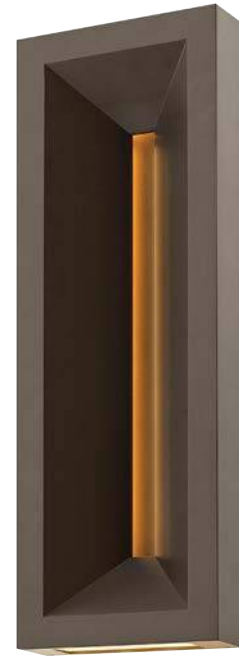

20305 BZ
7" W, 20" H

ITEM	INTEGRATED LED LIGHT SOURCE	ENGINE LUMENS	COLOR TEMP.	CRI	INCANDESCENT EQUIVALENCY	EXT.	TOP TO OUTLET	BACK PLATE
20300 BZ	24w LED	1900	2700K	90	2-75w	4"	5"	6¼" Square
20300 TT	24w LED	1900	2700K	90	2-75w	4"	5"	6¼" Square
20305 BZ	22w LED	1950	2700K	90	2-75w	4"	10"	5" W, 15¼" H
20305 TT	22w LED	1950	2700K	90	2-75w	4"	10"	5" W, 15¼" H

Plaza fixtures are fully dimmable. LED components have a lifespan of 40,000 hours and carry a 5-year limited warranty.