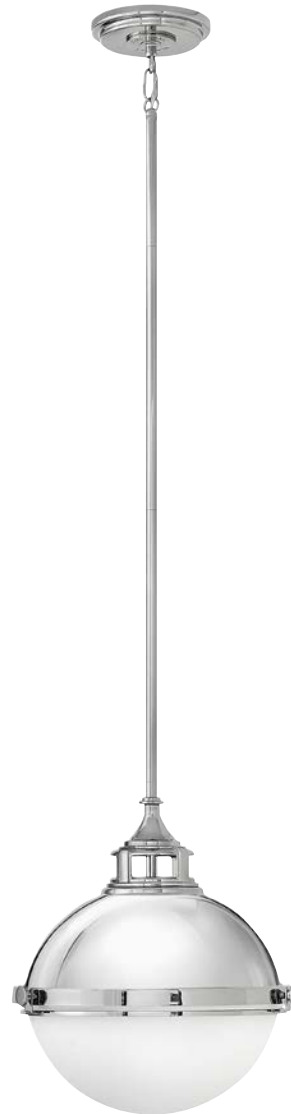

4834 PN
13½" DIA., 14½" H
49¼" MAX. H*

ITEM	BULBS	CANOPY	WIRE	STEMS INCLUDED
4834 DZ	2-100w Med.	5½" Dia.	10'	1-6", 2-12"
4834 PN	2-100w Med.	5½" Dia.	10'	1-6", 2-12"

*Maximum achievable height with stems included. Additional 12" stems available, 6037 HB, PN.