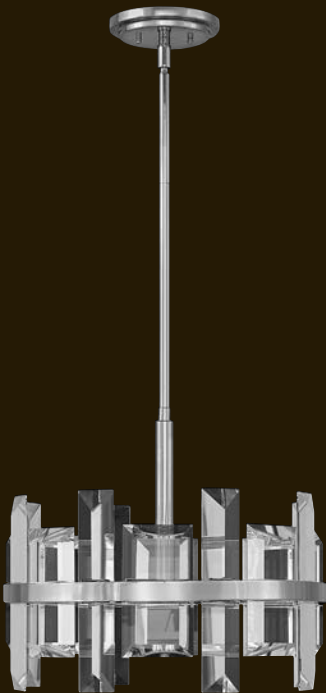

FR39213PNI [17" DIA., 14" H]