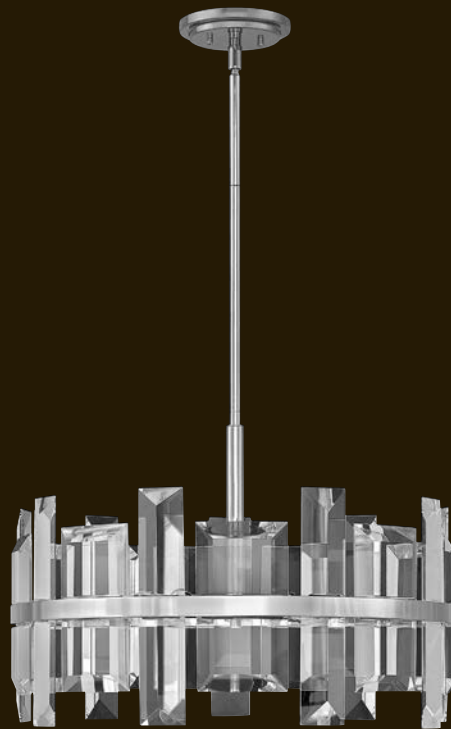

FR39214PNI [24" DIA., 16" H]

FR39212PNI
13" W, 7.25" H, 5.75" EXT.
7.5" W, 4.75" H BACK PLATE
3.75" TTO
2-60W CANDELABRA

FR39213PNI
17" DIA., 14" H
46.5" MAX. HEIGHT*
6" DIA. CANOPY
4-60W CANDELABRA

FR39214PNI
24" DIA., 16" H
48.5" MAX. HEIGHT*
6" DIA. CANOPY
6-60W CANDELABRA

FR39215PNI
30" DIA., 19.25" H
51.75" MAX. HEIGHT*
6" DIA. CANOPY
9-60W CANDELABRA

FR39216PNI
42" W, 10" H, 8.25" D
42.5" MAX. HEIGHT*
4.75" W, 26.75" L CANOPY
6-60W CANDELABRA