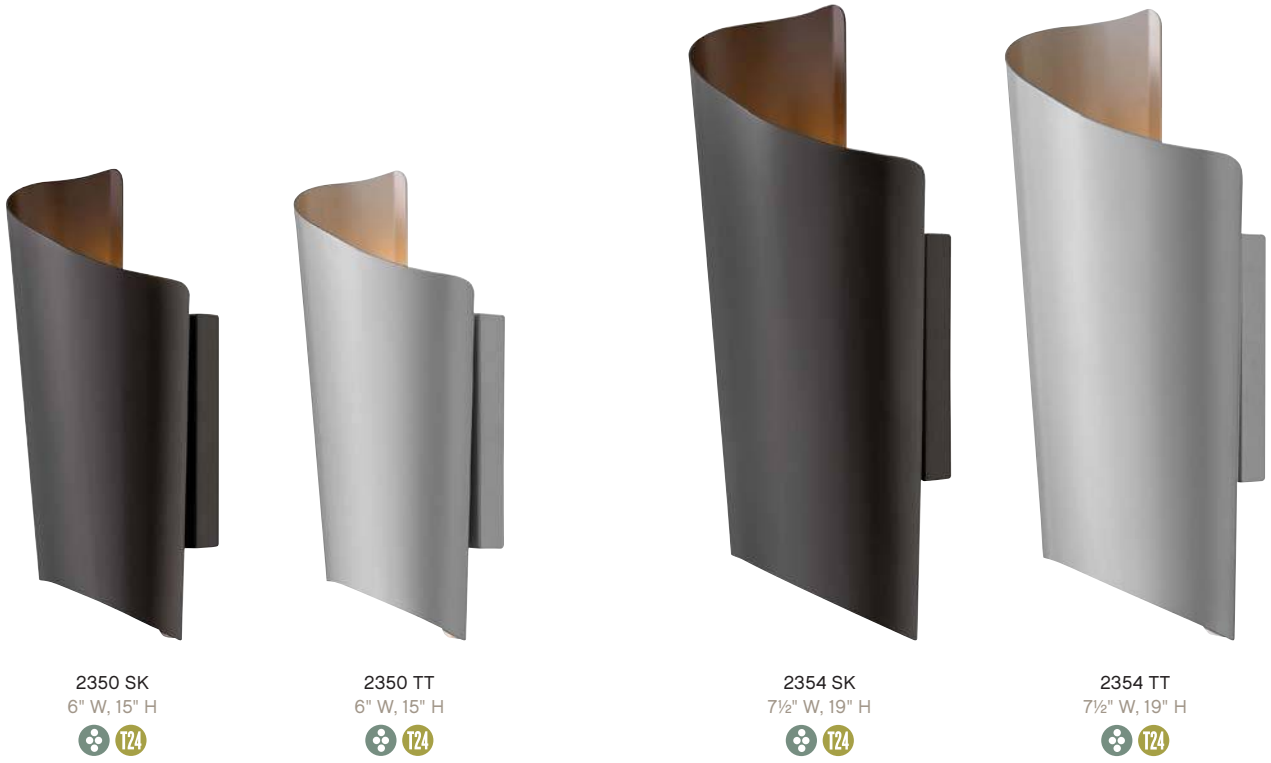

ITEM	INTEGRATED LED LIGHT SOURCE	LUMENS	COLOR TEMP.	CRI	INCANDESCENT EQUIVALENCY	EXT.	TOP TO OUTLET	BACK PLATE	ADDITIONAL FINISHES
2350 SK	20w LED	950	2700K	91	2-60w	4¾"	8¾"	4½" W, 7½" H	BZ, SS
2350 TT	20w LED	950	2700K	91	2-60w	4¾"	8¾"	4½" W, 7½" H	BZ, SS
2354 SK	26w LED	1300	2700K	91	2-75w	5¾"	11"	4½" W, 7½" H	BZ, SS
2354 TT	26w LED	1300	2700K	91	2-75w	5¾"	11"	4½" W, 7½" H	BZ, SS
2355 SK	30w LED	1600	2700K	91	2-100w	7"	13¾"	4½" W, 7½" H	BZ, SS
2355 TT	30w LED	1600	2700K	91	2-100w	7"	13¾"	4½" W, 7½" H	BZ, SS

Surf fixtures are fully dimmable. LED components have a lifespan of 40,000 hours and carry a 5-year limited warranty.