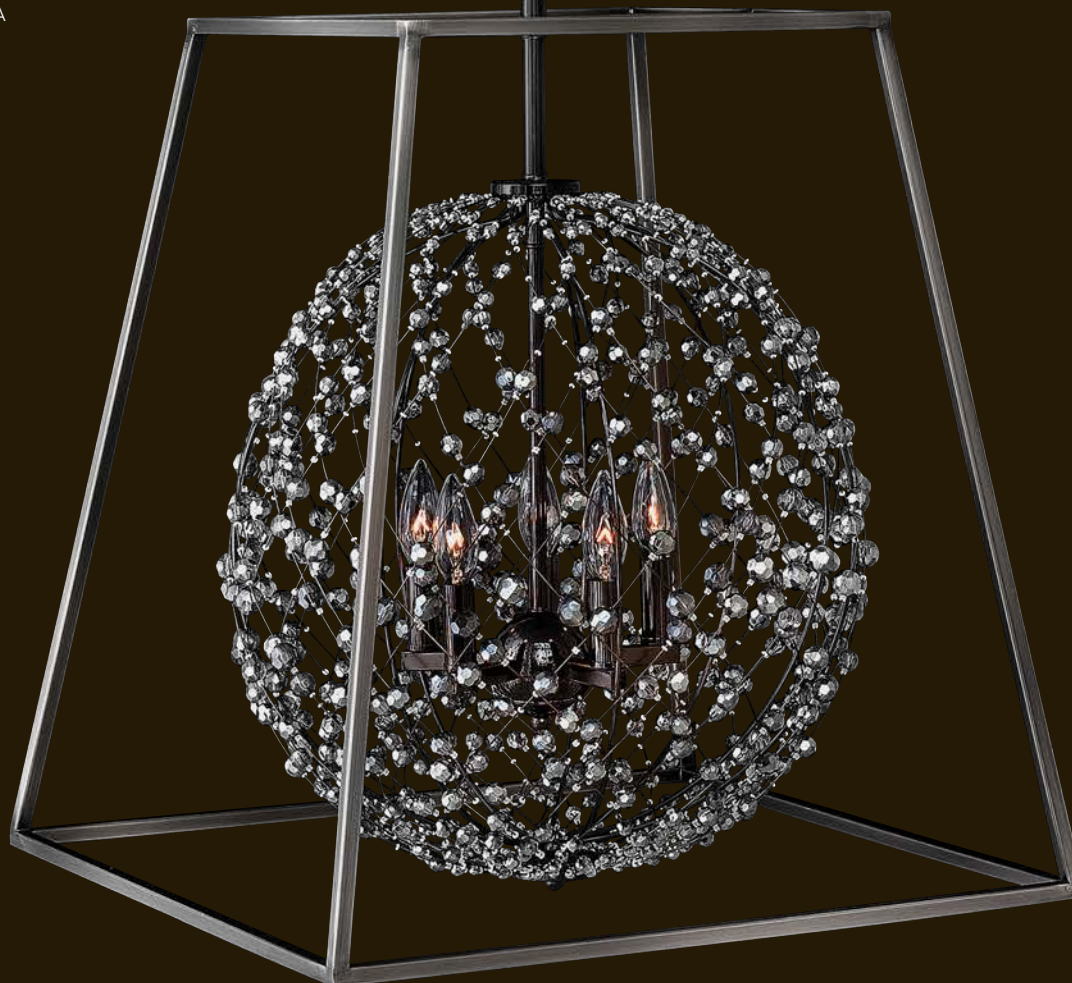

FR48204ANI

18" W, 16.5" H
55.25" MAX. HEIGHT*
6" DIA. CANOPY
4-60W CANDELABRA

FR48205ANI

22" W, 24" H
62.5" MAX. HEIGHT*
6" DIA. CANOPY
5-60W CANDELABRA

Artemis stem hung fixtures are provided with 10' of wire and the following stems: (1) 6", (3) 12"

*Maximum achievable height with stems included. Additional 12" stems are available:
For FR48204ANI: **FR86035BCM**
For FR48205ANI: **FR86065BCM**

Bulb specifications indicate maximum wattage.

FR48205ANI [22" W, 24" H]