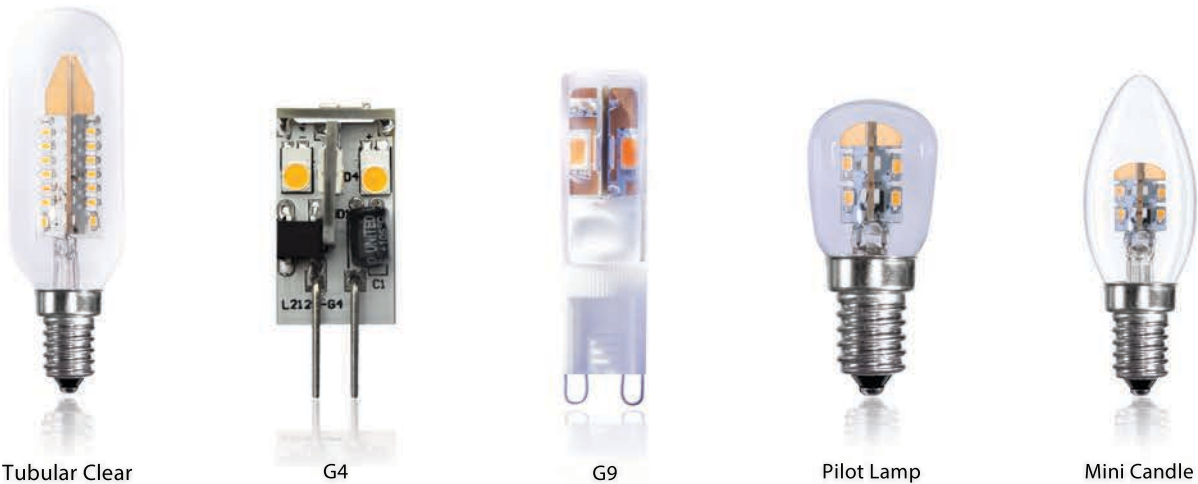

Tubular & Mini LED COLLECTION

Description	Watts	Replace	Lamp base	Bulb Size	CCT	Lumen	Dimmer	CRI
Tubular Clear	4	25W	E14, E27, B15, B22	Ø60×108	2600k	200	Yes	78
G4	1.5	10W	G4	Ø20 x 12	2600k	85	Yes	78
G9	2.5	15W	G9	Ø14×50	2600k	120	No	78
Pilot Lamp	1.7	15W	E14, B15	Ø25×68	2600k	100	No	78
Mini Candle	1.7	15W	E14, B15	Ø27×75	2600k	90	No	78