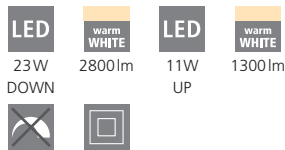

203417 CLIMENE

pendant luminaire; aluminium, brushed aluminium / plastic, white

L 1800, B 45, H 2500