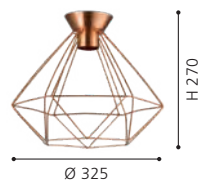

203312 TARBES

DIY Batten Fix; steel, black

H 230, Ø 175

1x 60W

9 008606 194254

203313 TARBES

DIY Batten Fix; steel, black

H 270, Ø 325

1x 60W

9 008606 194261

203314 TARBES

DIY Batten Fix; steel, brushed copper

H 230, Ø 175

1x 60W

9 008606 194278

203315 TARBES

DIY Batten Fix; steel, brushed copper

H 270, Ø 325

1x 60W

9 008606 194285