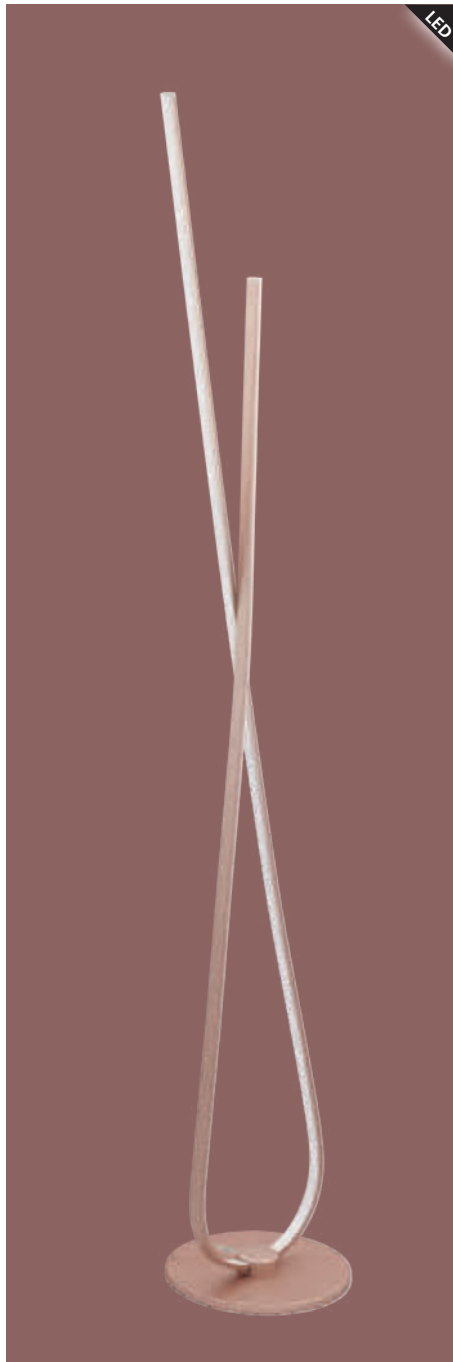

warm
WHITE

97746N MIRAFLORES

table luminaire; aluminium, steel, gold-coloured / plastic, white

L 185, B 150, H 380, Base: Ø 150

9 008606 191215

warm
WHITE

97365N PALOZZA

floor luminaire; aluminium, rose gold / plastic, white