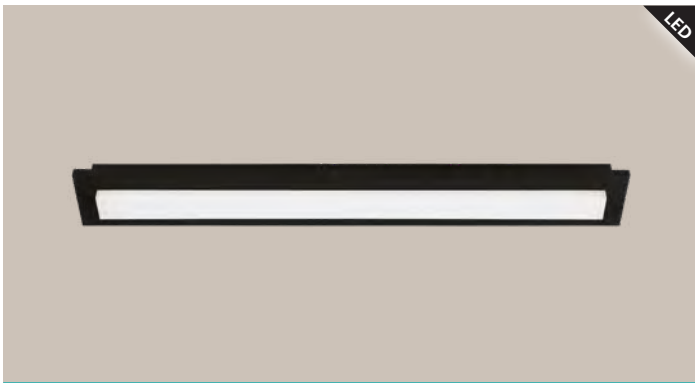

L 610, B 80, H 45

LED

97969 CUMBRECITA

mirror luminaire; steel, chrome / plastic, white

L 920, B 80, H 45

LED

204511 CUMBRECITA

mirror luminaire; steel, black / plastic, white