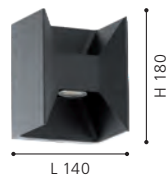

LED

95076 ABRANTES

wall luminaire; cast aluminium, anthracite / glass, clear

L 120, H 200, A 130

2x 6W 1300lm

9 002759 950767

L 120

LED

93319 MORINO

wall luminaire; cast aluminium, anthracite

L 140, H 180, A 105

2x 2,5W 2x 180lm

9 002759 933197

L 140

LED

93994 PREDAZZO

wall luminaire; zinc-plated steel, anthracite, white

L 140, H 210, A 75

2x 2,5W 2x 180lm

9 002759 939946

L 140

LED

93254 KIBEA

wall luminaire; zinc-plated steel, white, anthracite

L 150, H 260, A 75

2x 2,5W 2x 180lm

9 002759 932541

L 150

95076