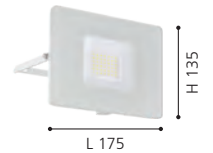

L 175, H 135, A 30

LED 30W
cool WHITE 2750lm

 IP65 60cm flex & plug

203792N FAEDO 3

wall luminaire; aluminium, black / glass, clear angled mounting bracket

L 110, H 80, A 30

LED 10W
cool WHITE 900lm

 IP65 60cm flex & plug