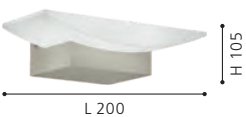

96037 METRASS

wall luminaire; aluminium, white / plastic, satin

L 200, H 105, A 60

96038 METRASS

wall luminaire; aluminium, satin nickel / plastic, satin

L 200, H 105, A 60

96038

85979N TROY 3