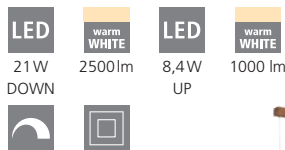

39347 CLIMENE

pendant luminaire; aluminium, steel, wood, brushed aluminium, satin nickel, nut / plastic, white

L 1170, B 50, H 1500