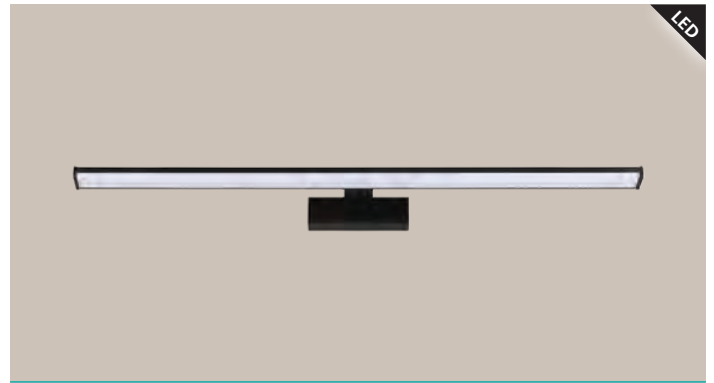

202939 PANDELLA 1

mirror luminaire; aluminium, plastic, black / plastic, white

L 780, H 40, A 120

14W 1700lm

IP44