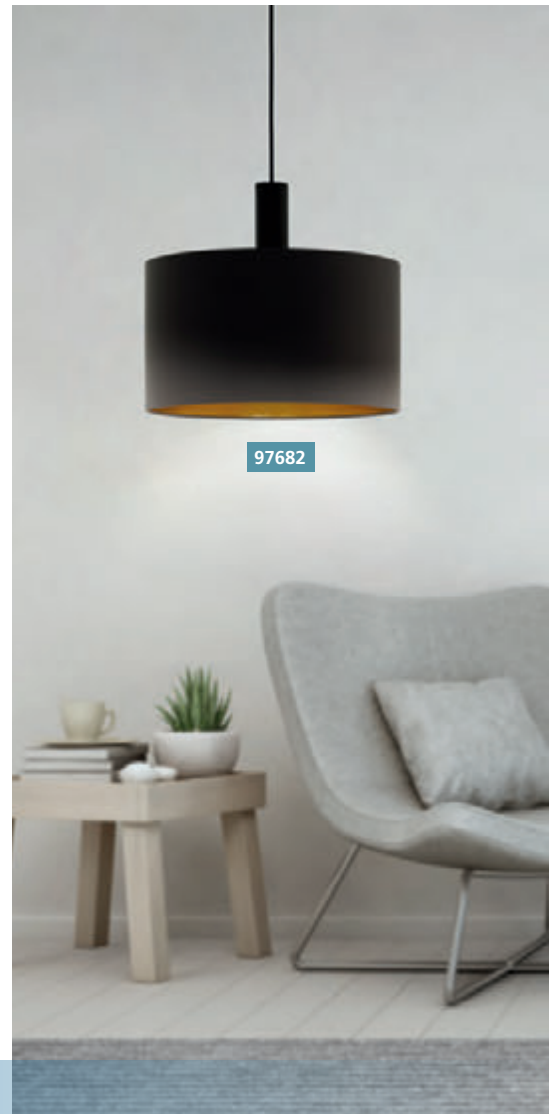

97682 CONCESSA 1

pendant luminaire; steel, dark brown / fabric, cappuccino, gold

H 1500, Ø 380

97683 CONCESSA 1

pendant luminaire; steel, dark brown / fabric, cappuccino, gold

H 1500, Ø 530

97686N CONCESSA 1

table luminaire; steel, dark brown / fabric, cappuccino, gold

H 300, Ø 160, Base: Ø 140

97684 CONCESSA 1

pendant luminaire; steel, dark brown / fabric, cappuccino, gold

H 1500, Ø 420

97685 CONCESSA 1

pendant luminaire; steel, dark brown / fabric, cappuccino, gold

L 940, B 160, H 1500

97682