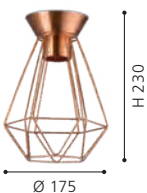

203315 TARBES

DIY Batten Fix; steel, brushed copper

H 270, Ø 325

1x 60W