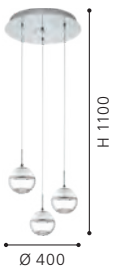

93784 MONTEFIO 1

pendant luminaire; steel, chrome / glass, crystal, white, clear

L 870, B 140, H 1100

LED warm WHITE

3x 5W 3x 480lm