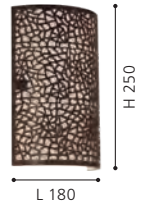

90076N ALMERA 1

wall luminaire; steel, satin nickel / glass painted, white

L 180, H 250, A 75