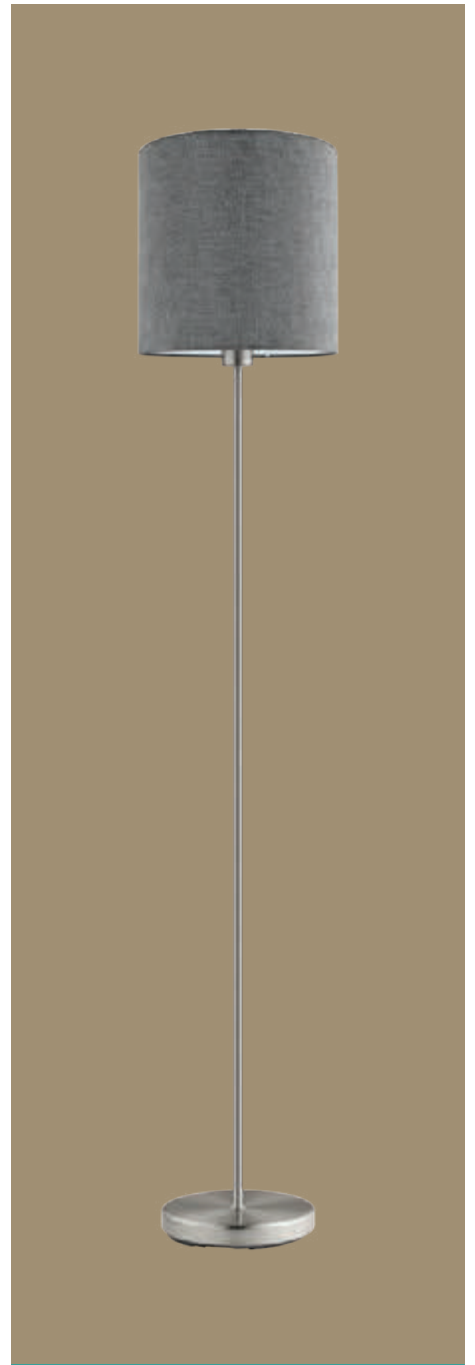

95164N PASTERI

floor luminaire; steel, satin nickel / fabric, white

S-2403

95167N PASTERI

floor luminaire; steel, satin nickel / fabric, taupe

96377N PASTERI

floor luminaire; steel, satin nickel / fabric, linen, grey