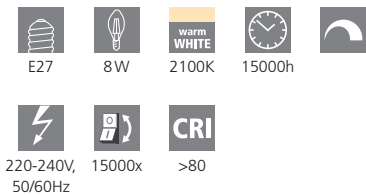

illuminant; glass, amber

11686 E27-LED-PS160

illuminant; glass, amber

11687 E27-LED-G200

illuminant; glass, amber

L 330, Ø 140

L 305, Ø 160

L 290, Ø 200