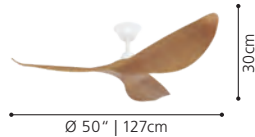

9 008606 208951

Ø 50" | 127cm

30cm

Ø 50" | 127cm

included

204354 CABARITA

50" | 127cm DC ABS ceiling fan

Material Housing: ABS, matt black
Material Blades: ABS, koa finish

6 Speed remote with timer
Airflow: 10,080 m³/Hr, 168 m³/Min.