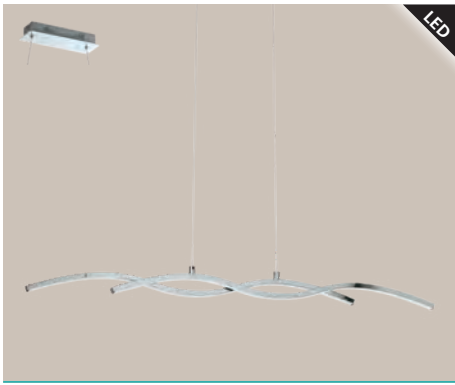

95525 TAREGA

pendant luminaire; steel, grey / wood, concrete, brown, grey

H 1100, Ø 150

95526 TAREGA

pendant luminaire; steel, grey / wood, concrete, brown, grey

H 1500, Ø 250

96103 LASANA 2

pendant luminaire; steel, aluminium, chrome / plastic, white