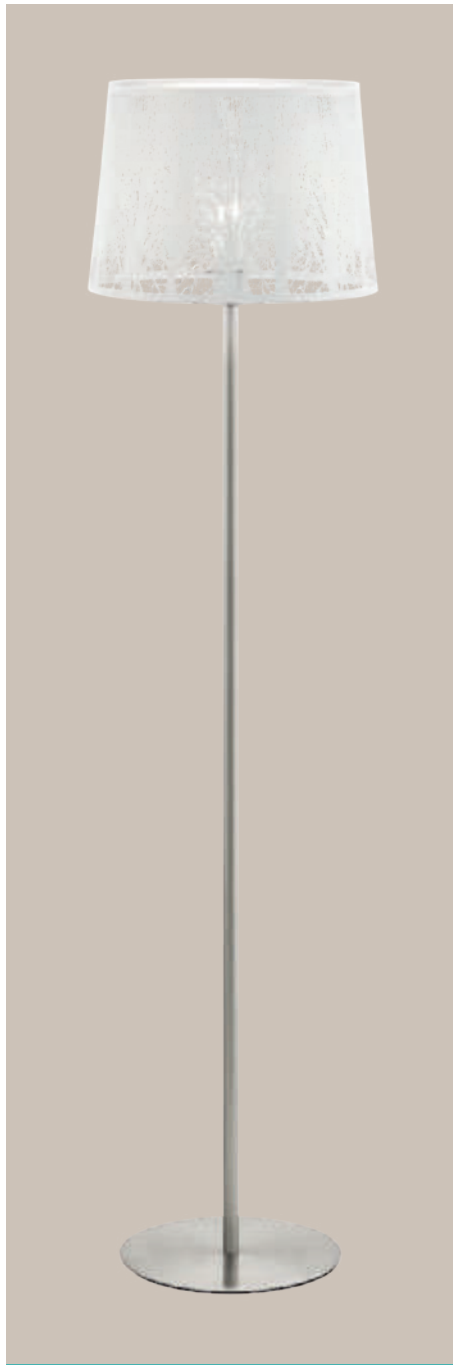

49949N HAMBLETON

floor luminaire; steel, satin nickel / steel, white

H 1470, Ø 350, Base: Ø 280

49767 HAMBLETON

wall luminaire; steel, satin nickel / steel, white

L 190, H 300, A 210

49844N HAMBLETON

table luminaire; steel, satin nickel / steel, white