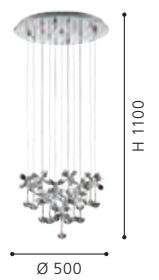

93662 PIANOPOLI

pendant luminaire; stainless steel, chrome / crystal, clear

H 1100, Ø 500