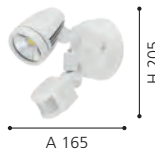

204388 CHOPPER

wall luminaire; cast aluminium, black

3000K | 4000K | 5000K

L 120, H 125, A 210

1x 15W
1300lm
IP54
DIP switch

9 008606 208852

204387 CHOPPER

wall luminaire; cast aluminium, white

3000K | 4000K | 5000K

L 120, H 125, A 210

1x 15W
1300lm
IP54
DIP switch

9 008606 208890

204392 CHOPPER

wall luminaire; cast aluminium, black

3000K | 4000K | 5000K

L 275, H 120, A 180

2x 15W
2x 1300lm
IP54
DIP switch

9 008606 208876

204391 CHOPPER

wall luminaire; cast aluminium, black

3000K | 4000K | 5000K

L 120, H 205, A 165

1x 15W
1300lm
manual override
IP54

DIP
DIP switch

9 008606 208869

204389 CHOPPER

wall luminaire; cast aluminium, white

3000K | 4000K | 5000K

L 120, H 205, A 165

1x 15W
1300lm
manual override
IP54

DIP
DIP switch

9 008606 208906

204394 CHOPPER

wall luminaire; cast aluminium, black

3000K | 4000K | 5000K

L 275, H 210, A 180

2x 15W
2x 1300lm
manual override
IP54

DIP
DIP switch

9 008606 208883