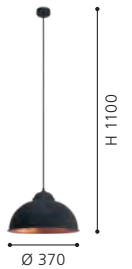

49247 TRURO 2

pendant luminaire; steel, black, copper

H 1100, Ø 370