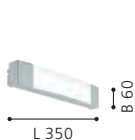

203705 SIDERNO

mirror luminaire; steel, black / plastic, satined

L 350, B 60, A 55

8,3W 900lm

203706 SIDERNO

mirror luminaire; steel, black / plastic, satined

L 580, B 60, A 65

16W 1700lm

203707 SIDERNO

mirror luminaire; steel, black / plastic, satined

L 900, B 60, A 75

24W 2600lm

97718 SIDERNO

mirror luminaire; steel, chrome / plastic, satined

L 350, B 60, A 55

8,3W 900lm

97719 SIDERNO

mirror luminaire; steel, chrome / plastic, satined

L 580, B 60, A 65

16W 1700lm

98193 SIDERNO

mirror luminaire; steel, chrome / plastic, satined

L 900, B 60, A 75

24W 2600lm