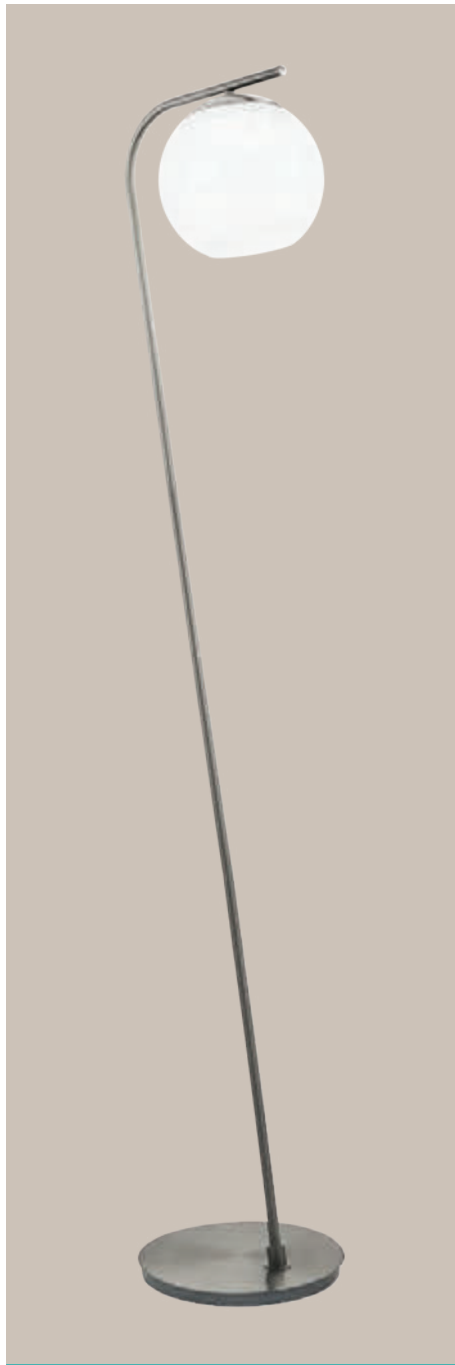

98454N TERRIENTE

floor luminaire; steel, satin nickel / glass opal-matt, white

H 1500, Base: Ø 260

E27 1x 40W

9 008606 210152

H 1500, Base: Ø 260

E27 1x 40W

9 008606 210169