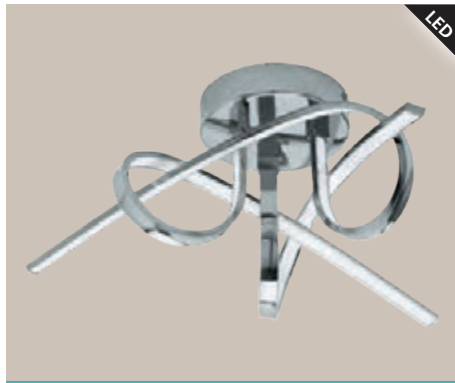

9 002759 985158

98515

96306 SELVINA

ceiling luminaire; aluminium, chrome / plastic, white

L 460, B 390, H 380

LED 1x 12W
warm WHITE 1x 1300lm
LED 1x 14W
warm WHITE 1x 1600lm
LED 1x 9W
warm WHITE 1x 1000lm

9 002759 963064