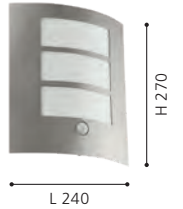

88142N CITY

wall luminaire; stainless steel, acrylic, opal

L 235, H 260, A 90

L 235, H 260, A 90

L 240, H 270

82309

88144N CITY

wall luminaire; stainless steel, acrylic, opal