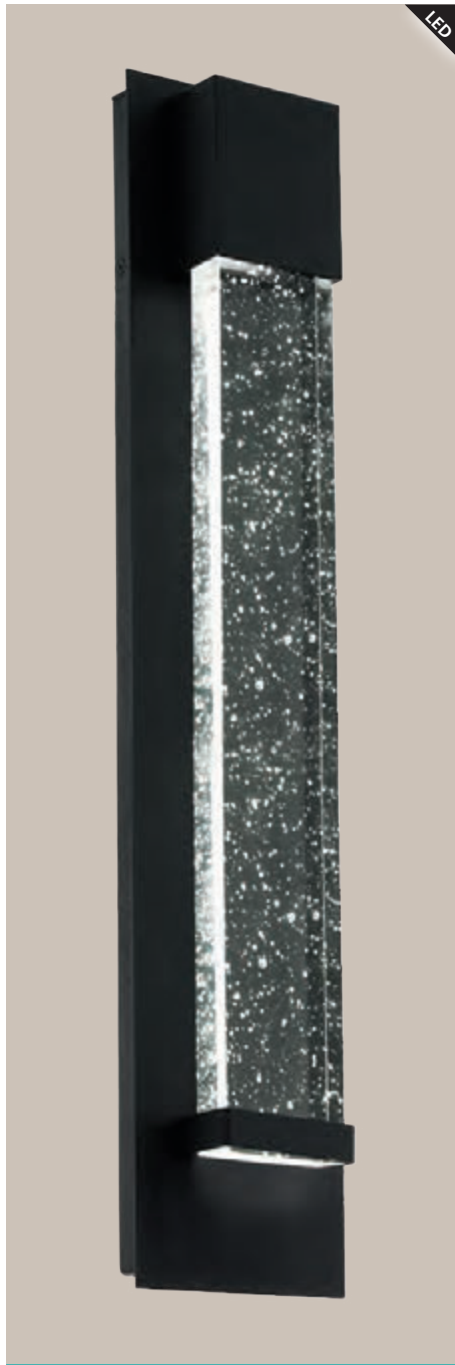

98154 VILLAGRAZIA

wall luminaire; aluminium, black / glass with air inclusions, clear

L 120, H 400, A 70

2x 3,3W
2x
340lm
IP44

9 002759 981549

L 120