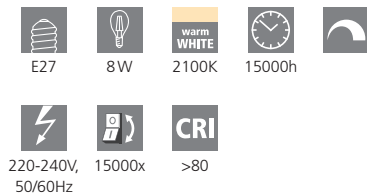

illuminant; glass, amber

11686 E27-LED-PS160

illuminant; glass, amber

11687 E27-LED-G200

illuminant; glass, amber

L 330, Ø 140

L 305, Ø 160

L 290, Ø 200