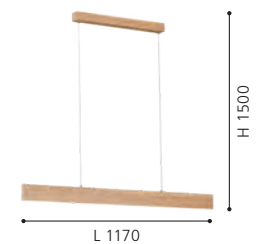

39345 CLIMENE

pendant luminaire; aluminium, steel, wood, brushed aluminium, satin nickel, oak / plastic, white

L 1170, B 50, H 1500