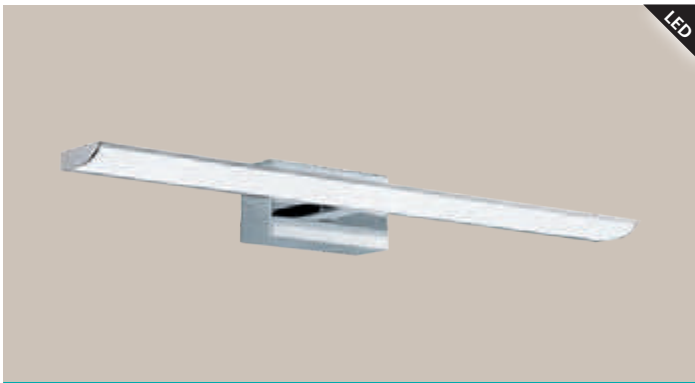

L 900, B 40, H 65

24W 2270lm

IP44

94613 TABIANO

mirror luminaire; steel, chrome / plastic, white

L 605, H 70, A 130

9.6W 900lm

201965 TABIANO