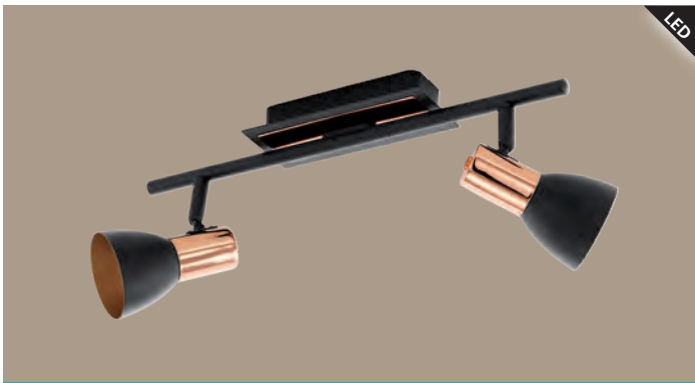

LED

202009 BARNHAM

spot; steel, black, copper

L 395, B 70

- GU10
- 2x 5W
- warm WHITE
  2x
  400lm

9 008606 153091