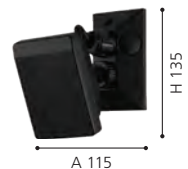

IP66

microwave

9 008606 210459

97418 DETECT ME 5

motion detector; plastic, white

L 65, H 95, A 35

97419 DETECT ME 5

motion detector; plastic, black