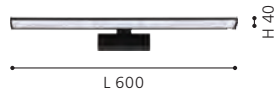

202938 PANDELLA 1

mirror luminaire; aluminium, plastic, black / plastic, white

L 600, H 40, A 120

11W 1350lm

IP44

202939 PANDELLA 1

mirror luminaire; aluminium, plastic, black / plastic, white

L 780, H 40, A 120

14W 1700lm

IP44

203937 PANDELLA 1

mirror luminaire; aluminium, plastic, black / plastic, white

L 1200, H 40, A 120

14W 1700lm

IP44