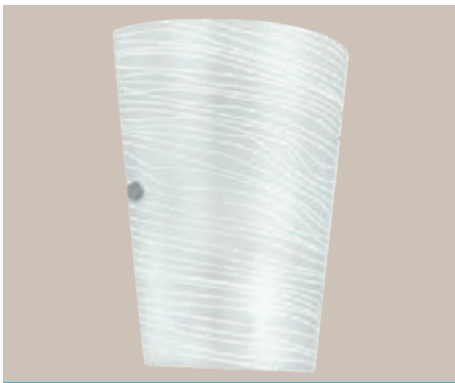

wall / ceiling luminaire; steel, silver / satin glass, white

L 280, H 290, A 90

83119 NEMO

wall luminaire; steel, satin nickel / glass opal-matt, white

L 150, H 320, A 95

91856N CAPRICE

wall luminaire; steel, chrome / satin glass, white with decor