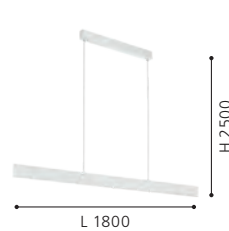

H 80, L 255, A 45

202219

39264 CLIMENE

pendant luminaire; aluminium, white / plastic, white

L 1180, B 50, H 1500

203416 CLIMENE

pendant luminaire; aluminium, white / plastic, white

L 1800, B 45, H 2500