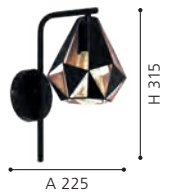

49081 TARBES

wall luminaire; steel, black

L 155, H 375, A 275