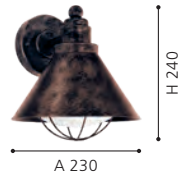

ET2397

94805 BARROSELA

wall luminaire; zinc-plated steel, black / plastic, white

L 220, H 240, A 230

9 002759 948054

ET2397

94858 BARROSELA

wall luminaire; zinc-plated steel, copper-coloured antique / plastic, white

L 220, H 240, A 230

9 002759 948580

96206 ENTRIMO

wall luminaire; zinc-plated steel, zinc-plated / plastic, white

L 200, H 185, A 235

9 002759 962067

96207 ENTRIMO

wall luminaire; zinc-plated steel, black / plastic, white

L 200, H 185, A 235

9 002759 962074