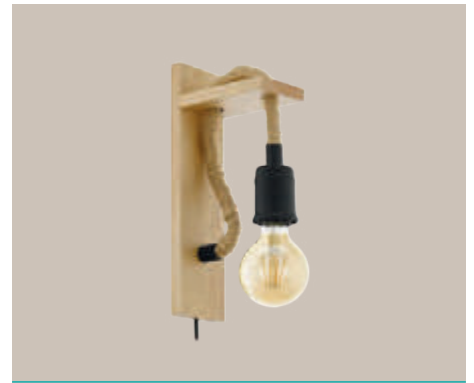

pendant luminaire; steel, black

H 1380, Ø 110

43195 RAMPSIDE

pendant luminaire; steel, black

H 1590, Ø 180

43197N RAMPSIDE

wall luminaire; steel, wood, black

Note: This fitting comes with flex plug and plug, and cannot be hard wired.