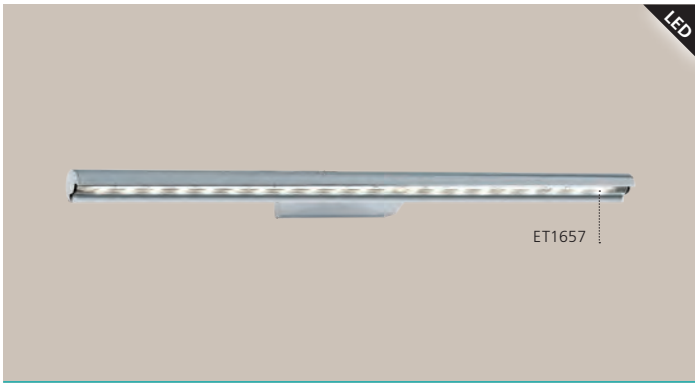

93665 TERROS

wall luminaire; aluminium, steel, chrome / plastic, transparent

L 570, H 45, A 85

10,5W 830lm