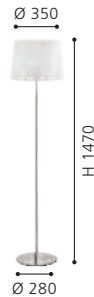

49949N HAMBLETON

floor luminaire; steel, satin nickel / steel, white

H 1470, Ø 350, Base: Ø 280