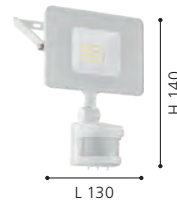

L 130, H 140, A 50

60cm flex & plug

203789N FAEDO 3

wall luminaire; aluminium, white / glass, clear angled mounting bracket

L 175, H 190, A 50

60cm flex & plug

203657N FAEDO 3

wall luminaire; aluminium, black / glass, clear angled mounting bracket