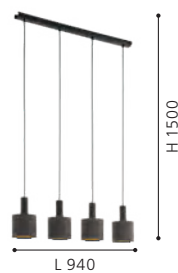

97682 CONCESSA 1

pendant luminaire; steel, dark brown / fabric, cappuccino, gold

H 1500, Ø 380

97683 CONCESSA 1

pendant luminaire; steel, dark brown / fabric, cappuccino, gold

H 1500, Ø 530

97686N CONCESSA 1

table luminaire; steel, dark brown / fabric, cappuccino, gold

H 300, Ø 160, Base: Ø 140

97684 CONCESSA 1

pendant luminaire; steel, dark brown / fabric, cappuccino, gold

H 1500, Ø 420

97685 CONCESSA 1

pendant luminaire; steel, dark brown / fabric, cappuccino, gold

L 940, B 160, H 1500

97682