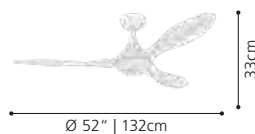

204172 NEVIS II

52" | 132cm DC ceiling fan & light

Material Housing: ABS, matt white
Material Blades: ABS, matt white

5 Speed remote with timer
Airflow: 8,325m³/Hr, 138.75m³/Min.
With LED, 18W, 1900 Lumen, 4000K
CCT 3000K/4000K/5000K