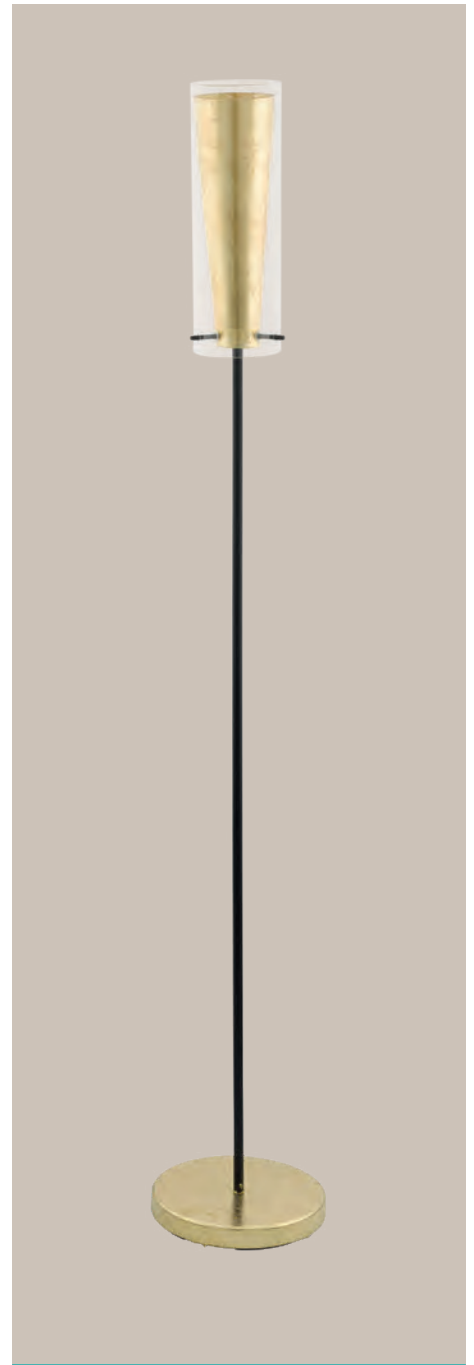

97655N PINTO GOLD

floor luminaire; steel, black, gold / glass, clear, gold

H 1470, 110, Base: Ø 230