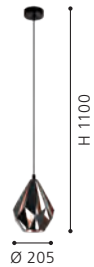

49997 CARLTON 1

pendant luminaire; steel, black, copper coloured

H 1100, Ø 205