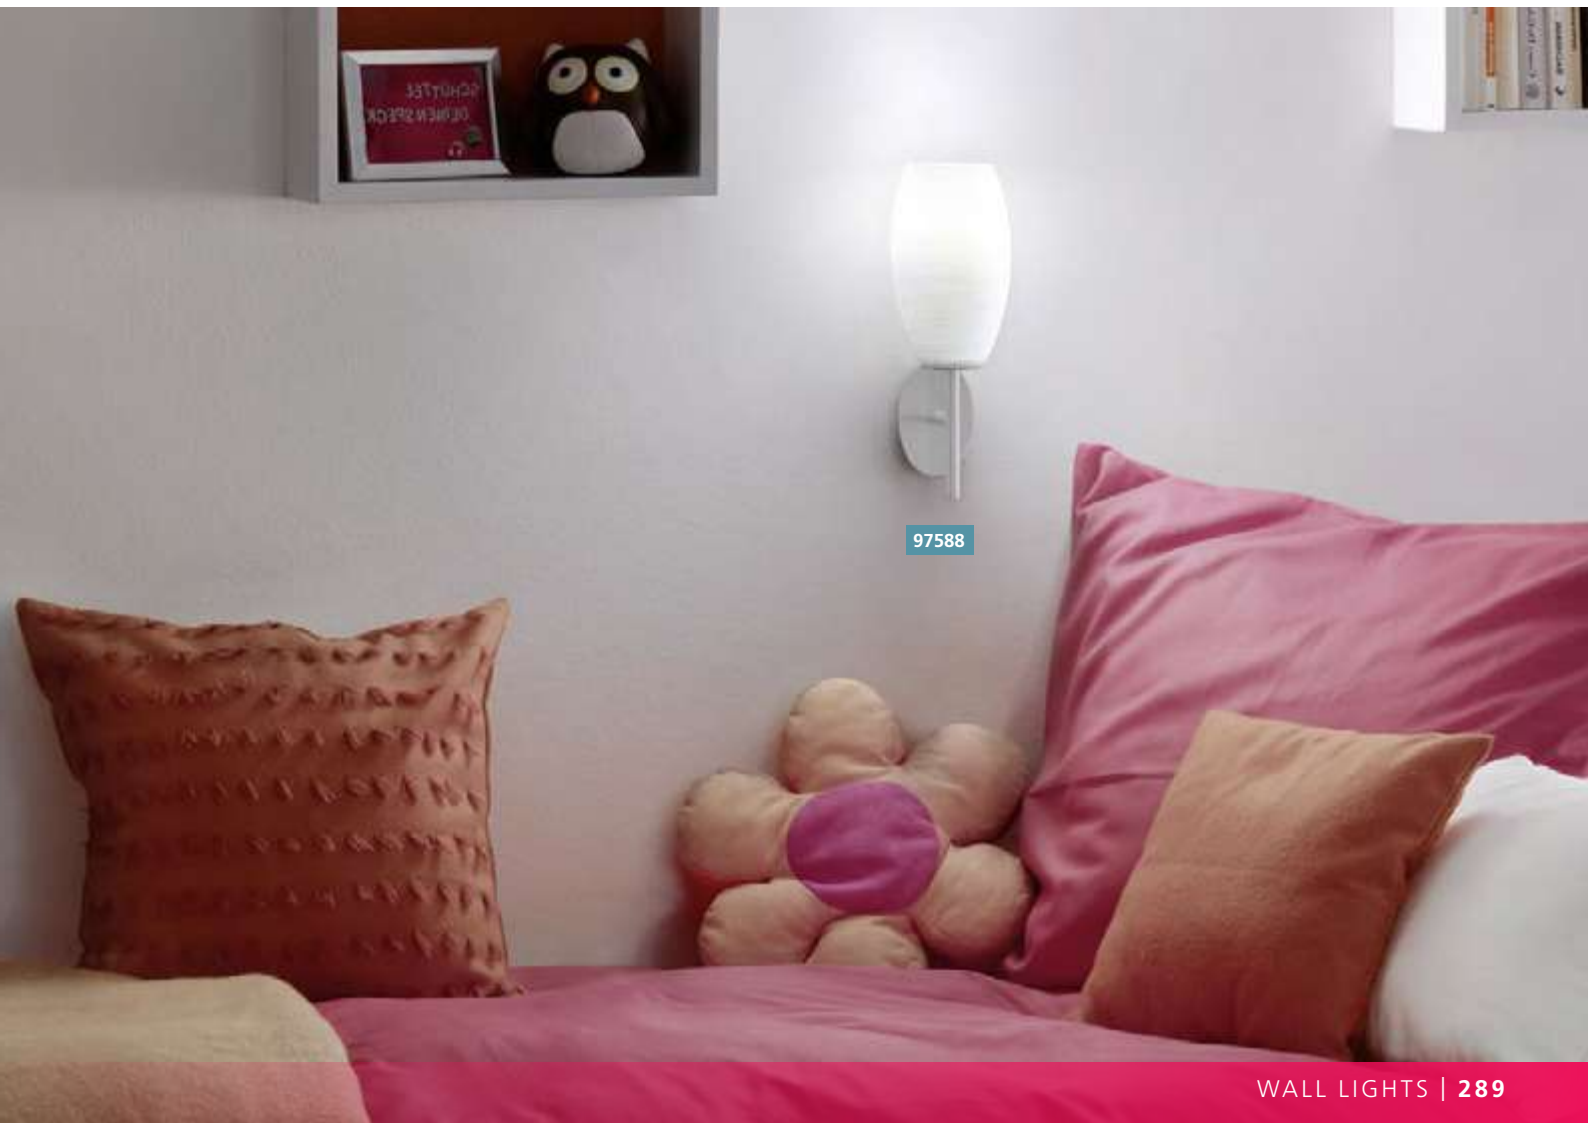

L 120, H 345, A 145

39105 BASILANO 1

wall luminaire; steel, chrome / glass, clear

L 320, H 300, A 220

97588

SPOTS & DOWNLIGHTS

Systematic lighting – our spots & downlights set specific highlights while optimally lighting your living rooms. No matter whether you prefer a modern or a traditional look – our range will fit any taste.