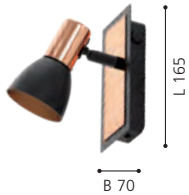

LED

202012 BARNHAM

spot; steel, black, copper

L 780, B 70

- GU10
- 4x 5W
- warm WHITE
  4x
  400lm

9 008606 153114