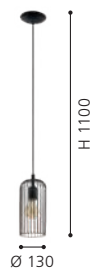

49644 ROCCAMENA

pendant luminaire; steel, black, copper

H 1100, Ø 130