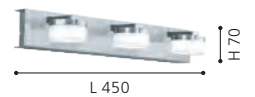

96543

95141 PALMERA 1

wall luminaire; steel, chrome / glass opal-matt, white

L 125, H 270, A 115

95142 PALMERA 1

wall luminaire; steel, chrome / glass opal-matt, white

L 435, H 125, A 125

202111 PALMERA 1