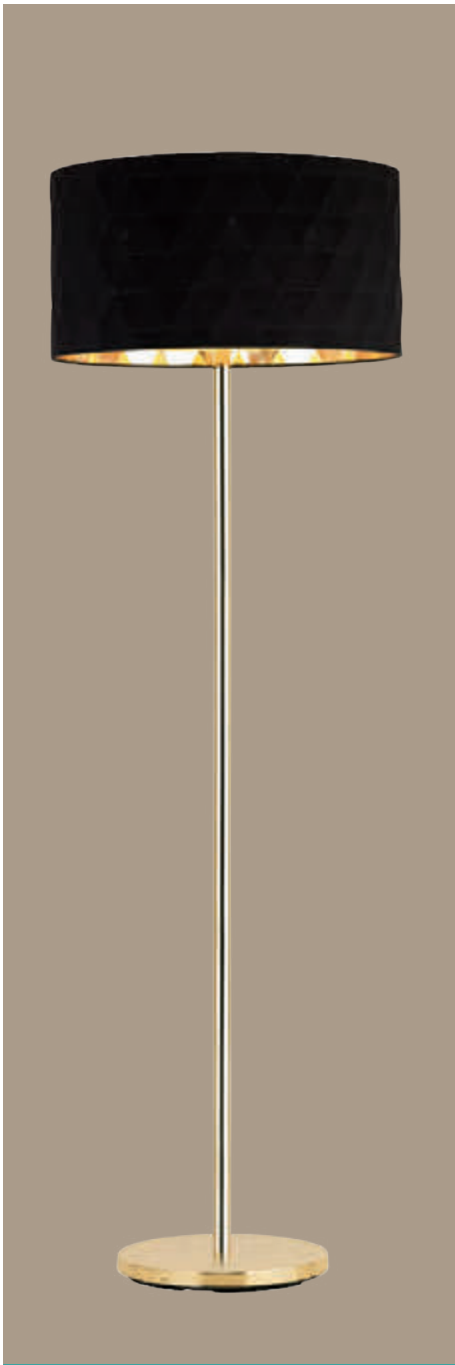

pendant luminaire; steel, brass / fabric, black, gold

L 920, B 250, H 1500

39227N DOLORITA

table luminaire; steel, brass / fabric, black, gold

H 455, Ø 250, Base: Ø 150

39228N DOLORITA

floor luminaire; steel, brass / fabric, black, gold