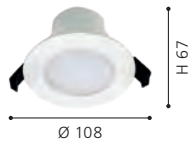

202619N ROYSTAR

recessed luminaire; plastic, aluminium, white flat face

3000K | 4000K | 5000K

H 67, Ø 108