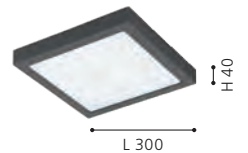

96491 ARGOLIS

wall / ceiling luminaire; cast aluminium, white / plastic, white

H 35, Ø 225

16,5W 1600lm

9 002759 964917

96492 ARGOLIS

wall / ceiling luminaire; cast aluminium, anthracite / plastic, white

H 35, Ø 225

16,5W 1600lm

9 002759 964924

96494 ARGOLIS

wall / ceiling luminaire; cast aluminium, white / plastic, white

L 300, B 300, H 40

22W 2600lm

9 002759 964948

96495 ARGOLIS

wall / ceiling luminaire; cast aluminium, anthracite / plastic, white

L 300, B 300, H 40

22W 2600lm

9 002759 964955