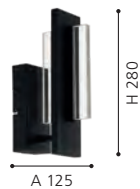

98495 SPADAFORA

pendant luminaire; aluminium, steel, black / plastic, clear, white

L 1160, B 80, H 1100

14,5W 2050lm

9 002759 984953

98496 SPADAFORA

wall luminaire; aluminium, black / plastic, clear, white

L 100, H 280, A 125

12,5W 1750lm

9 002759 984960

98494 SPADAFORA

ceiling luminaire; aluminium, steel, black / plastic, clear, white

L 1160, B 80, H 100

21W 2500lm

9 002759 984946