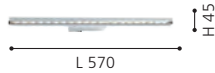

201422 TERROS

wall luminaire; aluminium, steel, chrome / plastic, transparent

L 900, H 35, A 85

10,5W 830lm