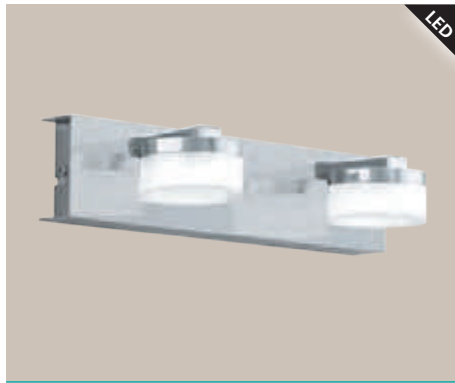

96542 ROMENDO 1

wall luminaire; steel, chrome / plastic, clear, satined

L 300, H 70, A 125

2x 7,2W   2x   IP44
                 570lm

9 002759 965426