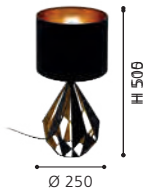

203316 CARLTON 1

diy batten fix; steel, black, copper coloured

H 290, Ø 205

9 008606 194292

43058N CARLTON 4

table luminaire; steel, black, copper coloured

L 220, B 160, H 505, Base: Ø 170

9 008606 209729

43077N CARLTON 5

table luminaire; steel, black, copper / fabric, black, copper coloured

H 510, Ø 250

9 008606 209743

49254