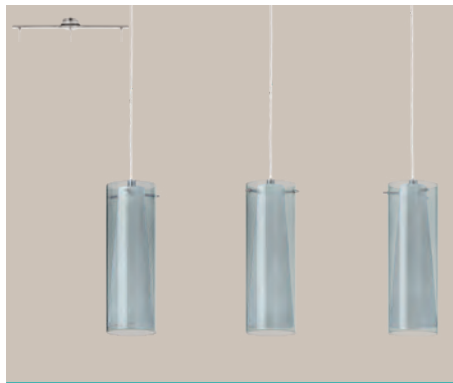

pendant luminaire; steel, satin nickel / smoked glass, glass opal-matt, black-transparent, white

H 1100, Ø 110

E27 1x 60W

9 002759 903046

90305 PINTO NERO

pendant luminaire; steel, satin nickel / smoked glass, glass opal-matt, black-transparent, white