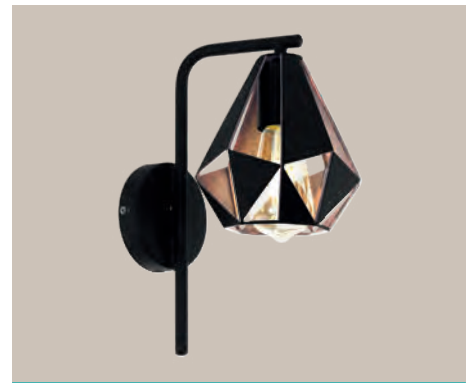

pendant luminaire; steel, black, copper coloured

L 805, B 205, H 1100

49992 CARLTON 1

wall luminaire; steel, black, copper coloured

L 205, H 330, A 220

43057 CARLTON 4

wall luminaire; steel, black, copper coloured