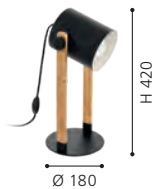

9 008606 209682

43047N HORNWOOD

table luminaire; steel, black, creme / wood, brown

L 210, B 180, H 420, Base: Ø 180

9 008606 209705

43048N

43048N HORNWOOD

floor luminaire; steel, black, creme / wood, brown