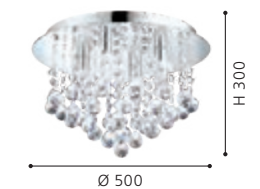

97699 ALMONTE

ceiling luminaire; steel, chrome / crystal, clear

H 300, Ø 500