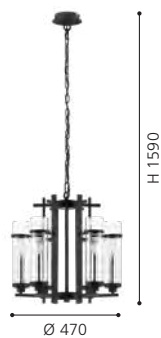

33105 LINDALE

wall luminaire; steel, black / glass, clear

L 130, H 440, A 150