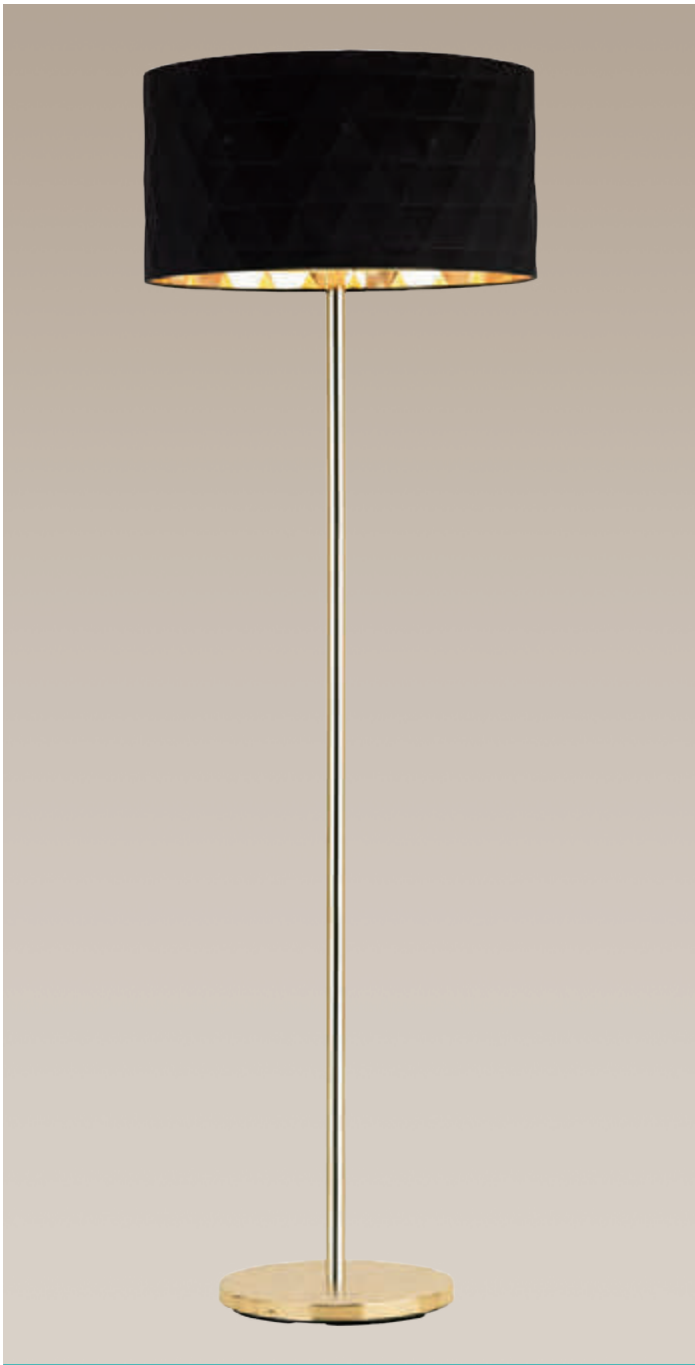

table luminaire; steel, black, gold / glass, clear, gold

H 500, Ø 110, Base: Ø 155

97654N

97655N PINTO GOLD

floor luminaire; steel, black, gold / glass, clear, gold

H 1470, Ø 110, Base: Ø 230

39228N DOLORITA