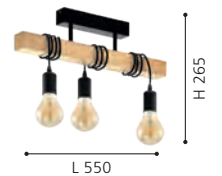

L 700, B 105, H 1100

95499 TOWNSHEND

pendant luminaire; steel, wood, black

L 1000, B 100, H 1100

32915 TOWNSHEND

ceiling luminaire; steel, wood, black

L 550, B 105, H 265

49744