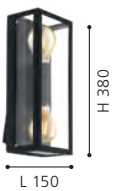

L 150, B 150, H 1285

GL3390
GL3391

94831 ALAMONTE 1

wall luminaire; zinc-plated steel, black / glass, clear

L 170, H 260, A 100

98273 ALAMONTE 1

wall luminaire; zinc-plated steel, black / glass, clear

L 150, H 380, A 100