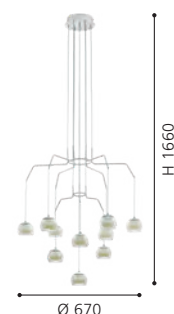

39512 ROVIGANA

pendant luminaire; steel, black / smoked glass, glass opal-matt, black-transparent, white

H 1660, Ø 670