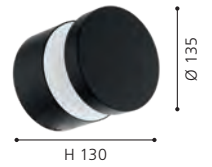

97303 MELZO

wall luminaire; cast aluminium, black / plastic, transparent

H 130, Ø 135