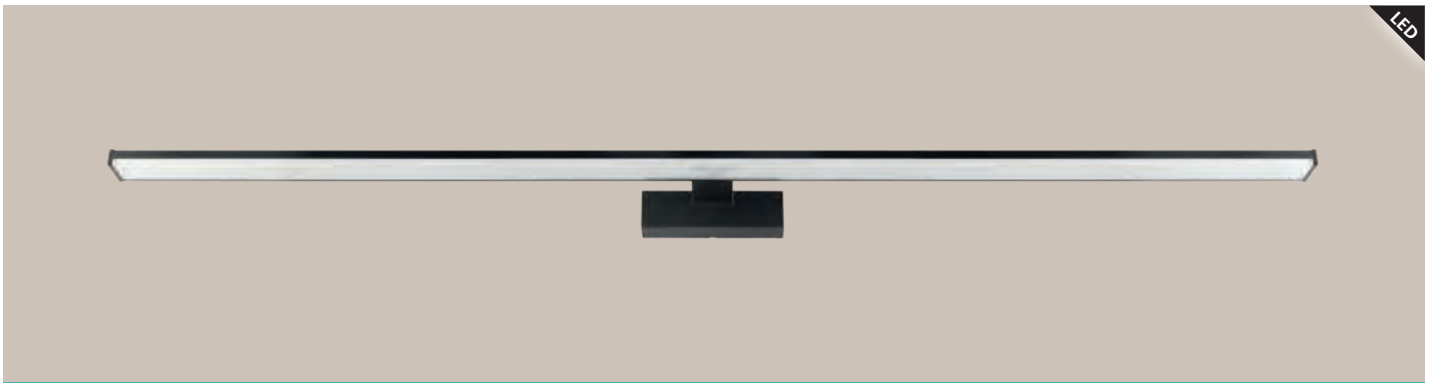

L 600, H 40, A 120

11W 1350lm

IP44

202939 PANDELLA 1

mirror luminaire; aluminium, plastic, black / plastic, white

L 780, H 40, A 120

14W 1700lm

IP44