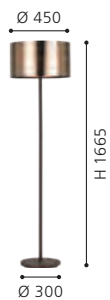

39394N SAGANTO 1

table luminaire; steel, brown / plastic, brown, copper

H 660, Ø 350, Base: Ø 230

E27 1x 60W