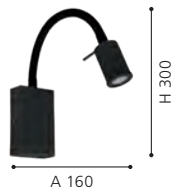

L 65, H 300, A 160