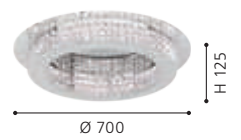

H 125, Ø 700

39406 PRINCIPE

ceiling luminaire; steel, gold-coloured / crystal, clear

H 125, Ø 700

39396 VILALONES

ceiling luminaire; steel, chrome / crystal, clear

H 420, Ø 500

LED
10x 4,3W
warm
WHITE
10x
550lm