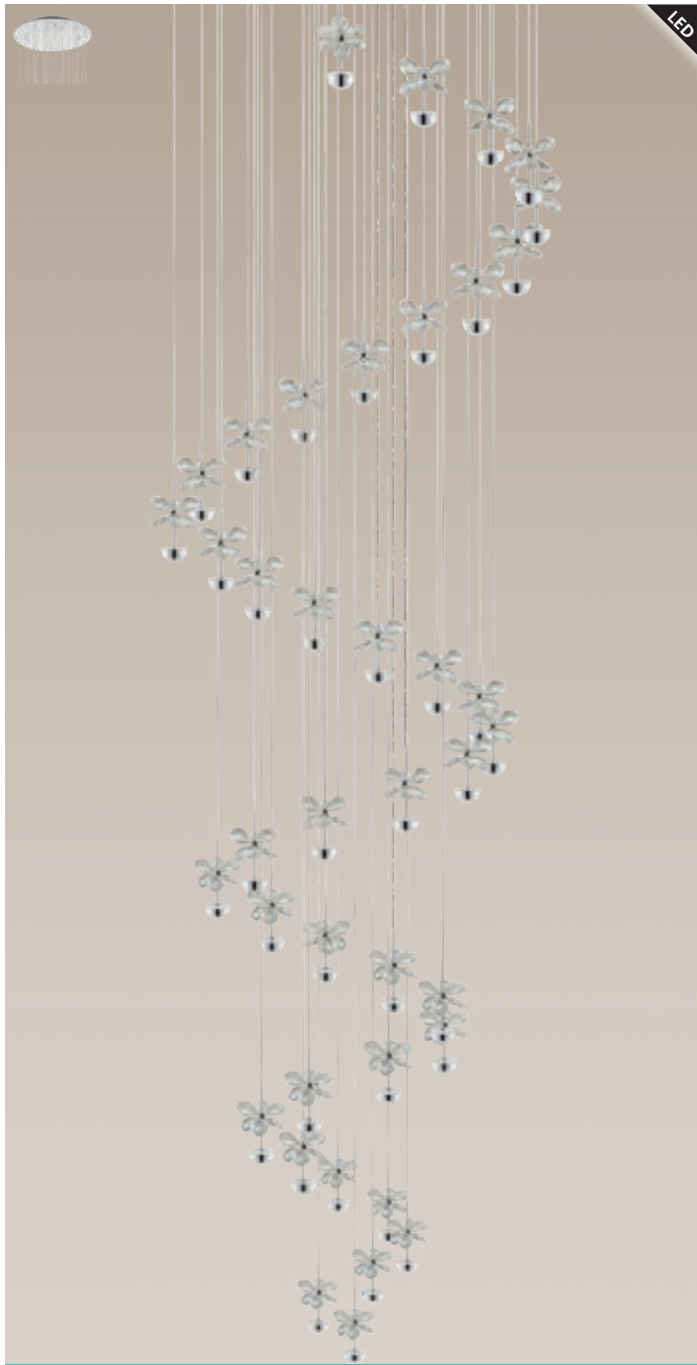

LED

LED

93663 PIANOPOLI

pendant luminaire; stainless steel, chrome / crystal, clear

L 870, B 100, H 1100

LED

warm
WHITE

10x 2,5W

10x
270lm

9 002759 936631

39545 PIANOPOLI 1

pendant luminaire; steel, chrome / crystal, clear

H 3340, Ø 780

LED

warm
WHITE

40x 1,8W

40x
215lm

9 002759 395452

93662