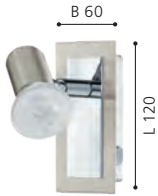

201227 ROTTELO

spot; steel, satin nickel, chrome

201228 ROTTELO

spot; steel, satin nickel, chrome

201229 ROTTELO

spot; steel, satin nickel, chrome

L 120, B 60

GU10   1x 5W   1x 400lm

L 280, B 70

GU10   2x 5W   2x 400lm

L 260, B 240

GU10   4x 5W   4x 400lm

201231