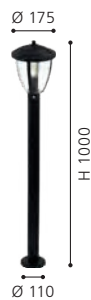

97338 COMUNERO 2

floor luminaire; cast aluminium, black / plastic, transparent

H 1000, Ø 175, Base: Ø 110