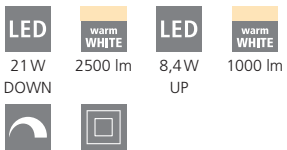

H 80, L 255, A 45

202219

39264 CLIMENE

pendant luminaire; aluminium, white / plastic, white

L 1180, B 50, H 1500

203416 CLIMENE

pendant luminaire; aluminium, white / plastic, white

L 1800, B 45, H 2500