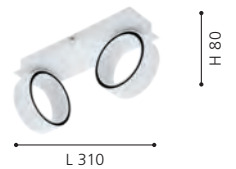

39587 ALBARIZA

spot; aluminium, steel, white, chrome

L 250, B 250, H 145

LED warm WHITE 4x 5W 4x 650lm