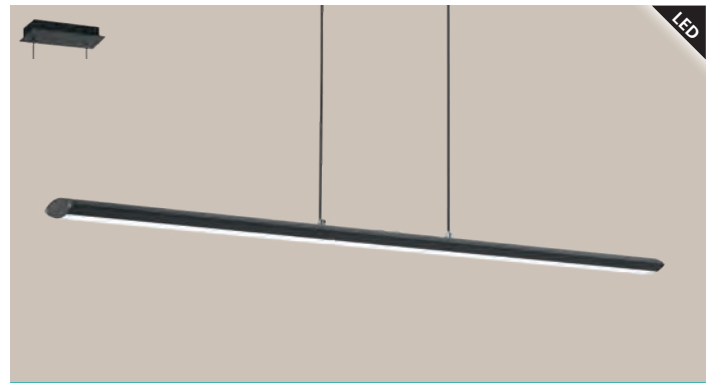

93896 PELLARO

pendant luminaire; aluminium, steel, black matt / plastic, white

Note: dimmable by touch switch on fitting only - cannot be dimmed by wall dimmer

L 1100, B 80, H 1100