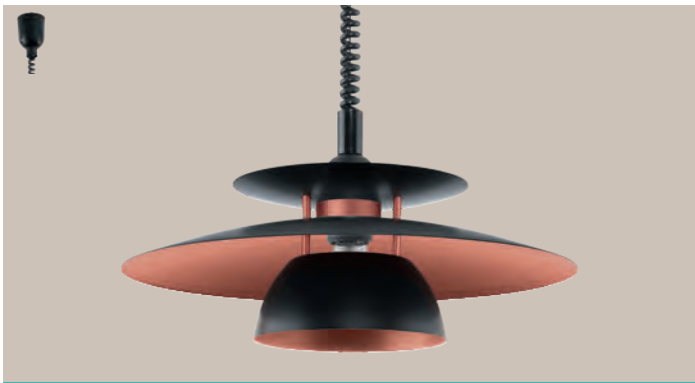

31666 BRENDA

pendant luminaire; plastic, steel, black / steel, black, copper

H 1100, Ø 430