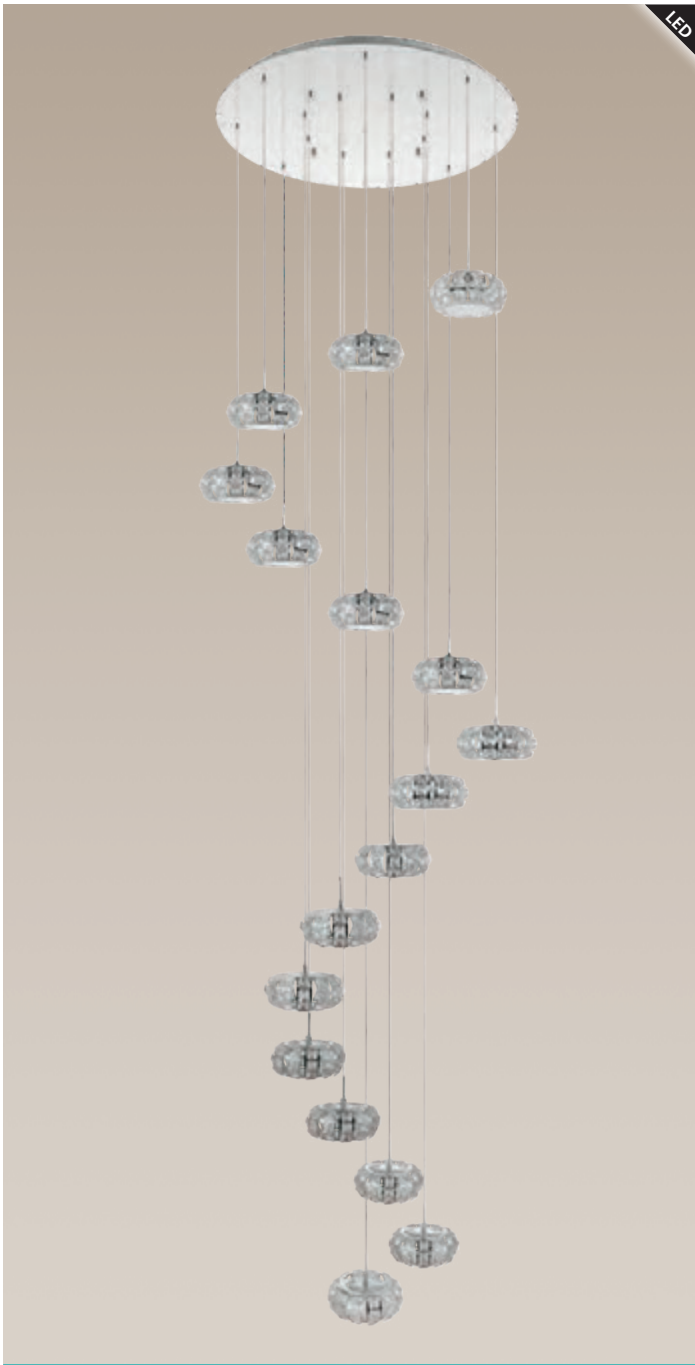

L 910, B 160, H 1660

LED neutral WHITE 4x 5W 1800lm

9 002759 390075

LED

39546 CORLIANO 1

pendant luminaire; steel, chrome / crystal, clear

H 3290, Ø 780

LED	warm WHITE	
17x 4,5W	17x 500lm	