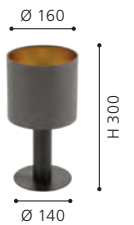

pendant luminaire; steel, dark brown / fabric, cappuccino, gold

H 1500, Ø 530

97686N CONCESSA 1

table luminaire; steel, dark brown / fabric, cappuccino, gold

H 300, Ø 160, Base: Ø 140

97684 CONCESSA 1

pendant luminaire; steel, dark brown / fabric, cappuccino, gold