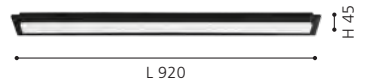

L 610, B 80, H 45

LED

204512 CUMBRECITA

mirror luminaire; steel, black / plastic, white

L 920, B 80, H 45

97968

97968

97966 PALMITAL