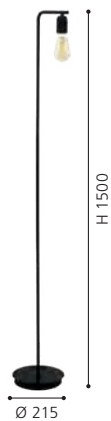

98064N ADRI 3

wall luminaire; steel, black

L 40, H 260, A 145

E27 1x 60W

9 008606 210145