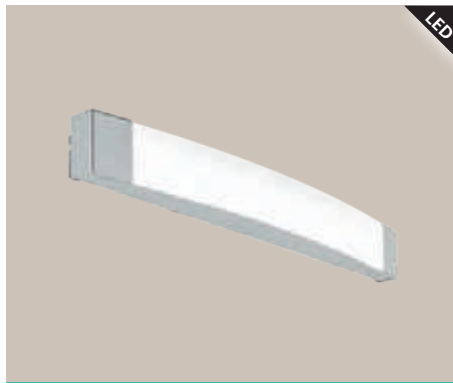

97719 SIDERNO

mirror luminaire; steel, chrome / plastic, satined

L 580, B 60, A 65

16W 1700lm