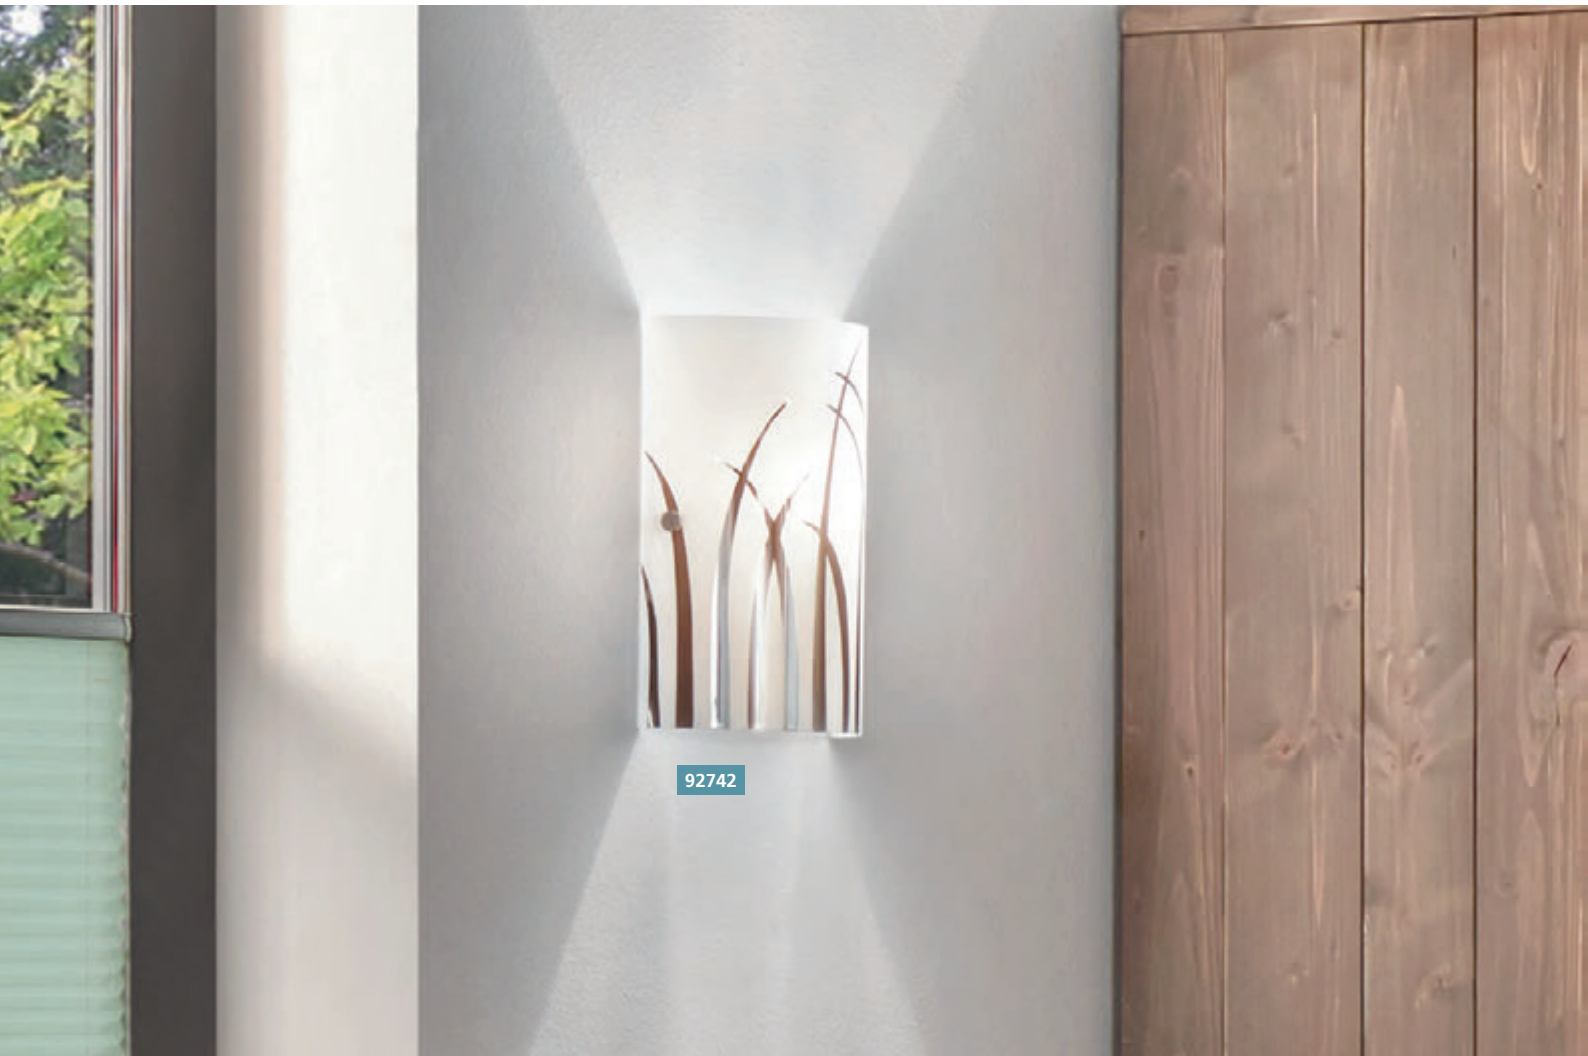

96376N PASTERI

table luminaire; steel, satin nickel / fabric, linen, grey

H 400, Ø 180

92739 RIVATO

pendant luminaire; steel, chrome / glass painted, white, chrome

H 1100, Ø 90

92742 RIVATO

wall luminaire; chrome / glass painted, white, chrome

L 180, H 250, A 80

92743N RIVATO

table luminaire; glass painted, white, chrome

H 260, Ø 90

92742

92562 BAYMAN

pendant luminaire; steel, chrome / glass with decor, white, chrome

B 105, H 1100