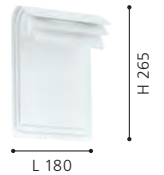

93256 SOJO

wall luminaire; zinc-plated steel, white

L 180, H 265, A 135

93369