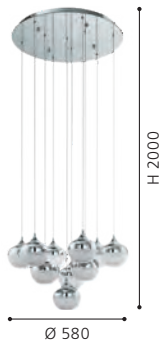

9 002759 393137

39314

LED

39527 MIOGLIA

pendant luminaire; steel, chrome / plastic, granille white, clear

H 2000, Ø 580

LED warm WHITE 10x 3,1W 10x 450lm

9 002759 395278