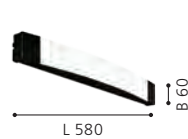

203705 SIDERNO

mirror luminaire; steel, black / plastic, satined

L 350, B 60, A 55

8,3W 900lm

203706 SIDERNO

mirror luminaire; steel, black / plastic, satined

L 580, B 60, A 65

16W 1700lm

203707 SIDERNO

mirror luminaire; steel, black / plastic, satined

L 900, B 60, A 75

24W 2600lm

97718 SIDERNO

mirror luminaire; steel, chrome / plastic, satined

L 350, B 60, A 55

8,3W 900lm

97719 SIDERNO

mirror luminaire; steel, chrome / plastic, satined

L 580, B 60, A 65

16W 1700lm

98193 SIDERNO

mirror luminaire; steel, chrome / plastic, satined

L 900, B 60, A 75

24W 2600lm