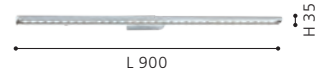

93665 TERROS

wall luminaire; aluminium, steel, chrome / plastic, transparent

L 570, H 45, A 85

10,5W 830lm

201421 TERROS

wall luminaire; aluminium, steel, chrome / plastic, transparent

L 900, H 35, A 85

10,5W 830lm

201419 TERROS

wall luminaire; aluminium, steel, chrome / plastic, transparent

L 570, H 45, A 85

10,5W 830lm

201422 TERROS

wall luminaire; aluminium, steel, chrome / plastic, transparent

L 900, H 35, A 85

10,5W 830lm