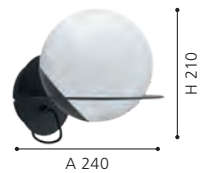

98364 SBALETE

pendant luminaire; steel, black / glass opal-matt, white

H 1100, 465

98365 SBALETE

wall luminaire; steel, black / glass opal-matt, white

L 215, H 210, A 240

98364