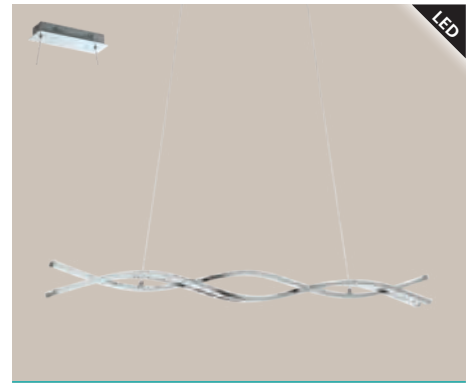

96102 LASANA 2

pendant luminaire; steel, aluminium, chrome / plastic, white

L 870, B 80, H 1200