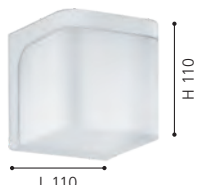

96256 JORBA

wall luminaire; cast aluminium, anthracite / plastic, white

L 110, H 110, A 110

6W

500lm

IP44

9 002759 962562

L 110

H 110

96255 JORBA

wall luminaire; cast aluminium, white / plastic, white

L 110, H 110, A 110

6W

500lm

IP44

9 002759 962555

L 110

H 110