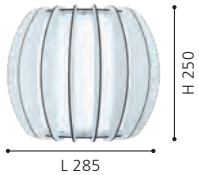

GL-901

95594 STELLATO 3

wall luminaire; steel, white / wood, glass, brown, white

L 285, H 250, A 140