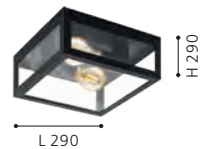

94832 ALAMONTE 1

wall / ceiling luminaire; zinc-plated steel, black / glass, clear

L 290, H 290, A 130