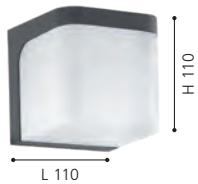

96256 JORBA

wall luminaire; cast aluminium, anthracite / plastic, white

L 110, H 110, A 110

6W

500lm

IP44

9 002759 962562

L 110

H 110

96255 JORBA

wall luminaire; cast aluminium, white / plastic, white

L 110, H 110, A 110

6W

500lm

IP44

9 002759 962555

L 110

H 110