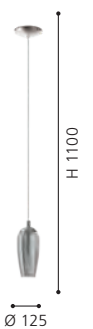

96344 FARSALA

pendant luminaire; steel, satin nickel / smoked glass, granilla, black-transparent, clear

L 975, B 100, H 1100

G9 4x 3 W 4x
360 lm

96345 FARSALA

pendant luminaire; steel, satin nickel / smoked glass, granilla, black-transparent, clear

H 1500, Ø 350

G9 5x 3 W 5x
360 lm

96343 FARSALA

pendant luminaire; steel, satin nickel / smoked glass, granilla, black-transparent, clear

H 1100, Ø 125

G9 1x 3 W 1x
360 lm