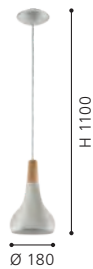

96984 SABINAR

pendant luminaire; steel, brushed silver / wood

H 1100, Ø 180

9 002759 969844

96985 SABINAR

pendant luminaire; steel, brushed silver / wood

H 1100, Ø 280

9 002759 969851

96986 SABINAR

pendant luminaire; steel, brushed silver / wood

H 1100, Ø 400

9 002759 969868

96983