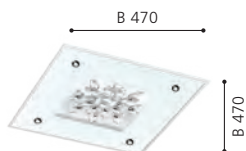

97104 GIRON-RW

wall / ceiling luminaire; steel, white / plastic, white

H 95, Ø 300

18W 1600lm

9 002759 971045

97105 GIRON-RW

wall / ceiling luminaire; steel, white / plastic, white

H 95, Ø 390

24W 2400lm

9 002759 971052

97108 GIRON-RW

wall / ceiling luminaire; steel, white / plastic with crystal effect, white

H 95, Ø 300

18W 1600lm

9 002759 971083

97498 BENALUA 1

wall / ceiling luminaire; steel, white / satin glass, mirror, crystal, white, clear

L 470, B 470, H 75

24W 2600lm

9 002759 974985

97499 BENALUA 1

wall / ceiling luminaire; steel, white / satin glass, mirror, crystal, white, clear

L 570, B 570, H 85

36W 4000lm

9 002759 974992