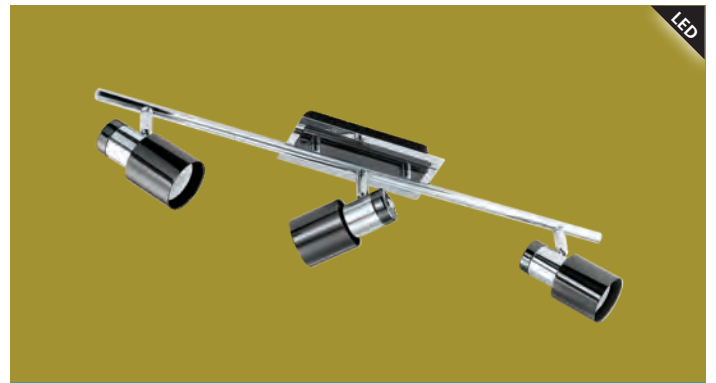

LED

200673 DAVIDA 1

spot; steel, nickel-nero

L 580, B 70

9 008606 125609