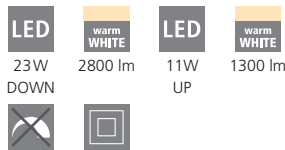

H 80, L 255, A 45

202219

39264 CLIMENE

pendant luminaire; aluminium, white / plastic, white

L 1180, B 50, H 1500

203416 CLIMENE

pendant luminaire; aluminium, white / plastic, white

L 1800, B 45, H 2500