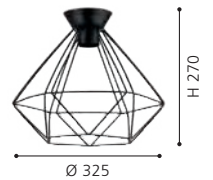

203314 TARBES

DIY Batten Fix; steel, brushed copper

H 230, Ø 175

1x 60W

9 008606 194278