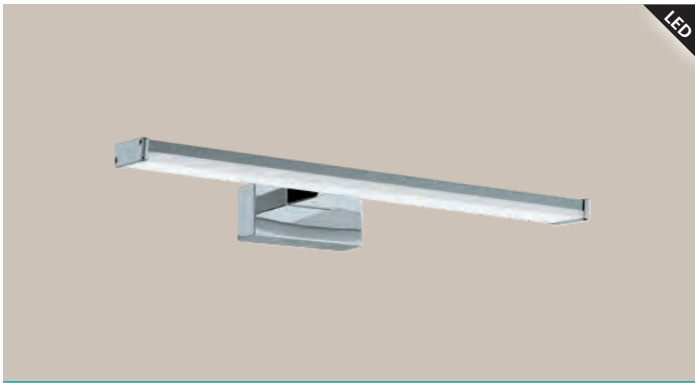

96064 PANDELLA 1

mirror luminaire; aluminium, plastic, chrome, silver / plastic, white

L 400, H 40, A 120

7,4W 900lm