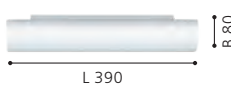

L 340, B 70, A 65

L 590, B 70, A 65

83406 ZOLA

wall luminaire; steel / glass opal-matt, white

83405 ZOLA

wall luminaire; steel / glass opal-matt, white

L 390, B 80

L 570, B 80