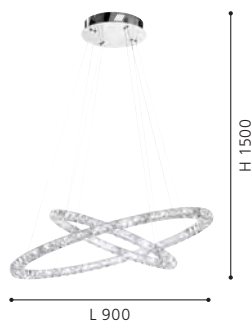

LED

93948 TONERIA

mirror luminaire; stainless steel, chrome / crystal, clear

L 510, H 810, A 30

LED neutral WHITE 36W 3600lm

9 002759 939489

LED

93946 TONERIA

pendant luminaire; stainless steel, chrome / crystal, clear

L 900, B 670, H 1500

LED neutral WHITE 64W 6400lm

9 002759 939465

93946