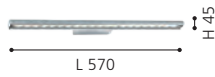

201421 TERROS

wall luminaire; aluminium, steel, chrome / plastic, transparent

L 900, H 35, A 85

10,5W 830lm