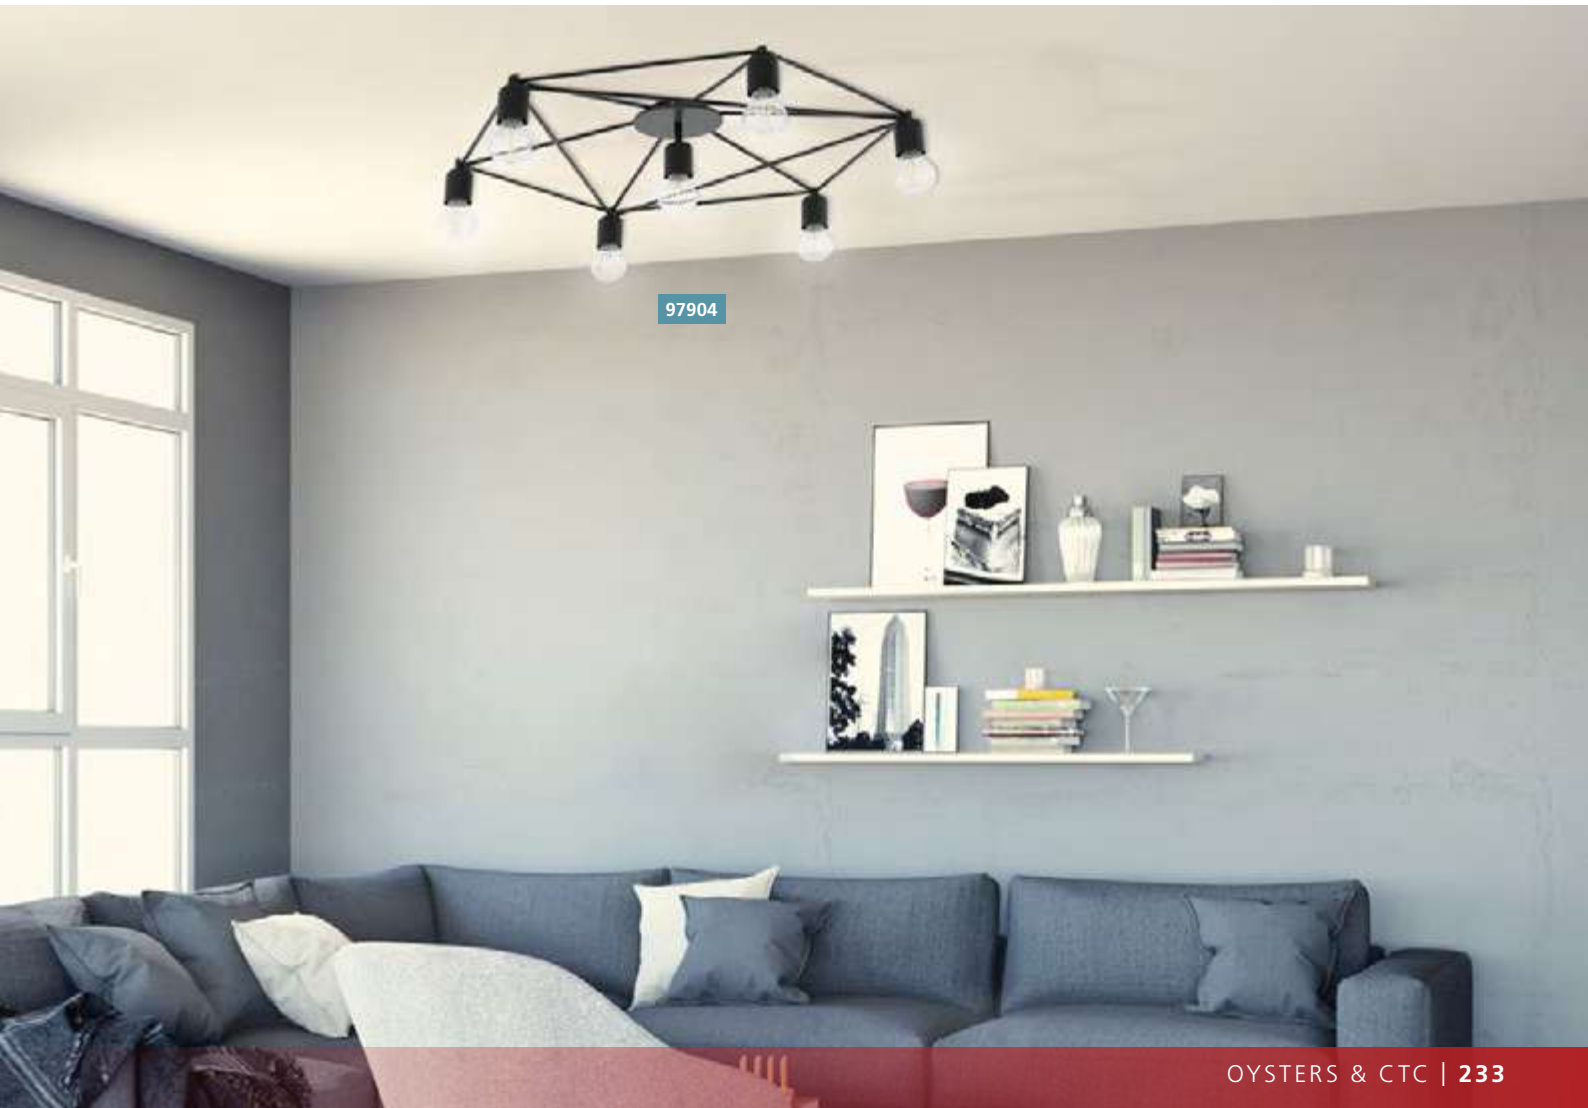

97896 STAITI

ceiling luminaire; steel, white

H 140, Ø 760

97904 STAITI

ceiling luminaire; steel, black

H 140, Ø 760