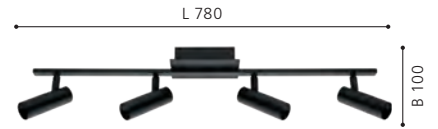

LED

202001 TOMARES

spot; aluminium, steel, black

L 390, B 100

2x 5W 960lm

9 008606 153138