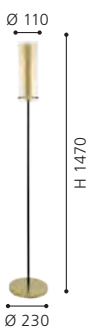

table luminaire; steel, black, gold / glass, clear, gold

H 500, Ø 110, Base: Ø 155

97654N

97655N PINTO GOLD

floor luminaire; steel, black, gold / glass, clear, gold

H 1470, Ø 110, Base: Ø 230

39228N DOLORITA