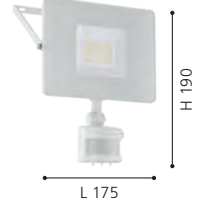

L 130, H 140, A 50

60cm flex & plug

203789N FAEDO 3

wall luminaire; aluminium, white / glass, clear angled mounting bracket

L 175, H 190, A 50

60cm flex & plug

203657N FAEDO 3

wall luminaire; aluminium, black / glass, clear angled mounting bracket