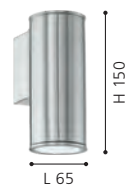

94106 RIGA

wall luminaire; stainless steel, stainless steel

L 65, H 150, A 95