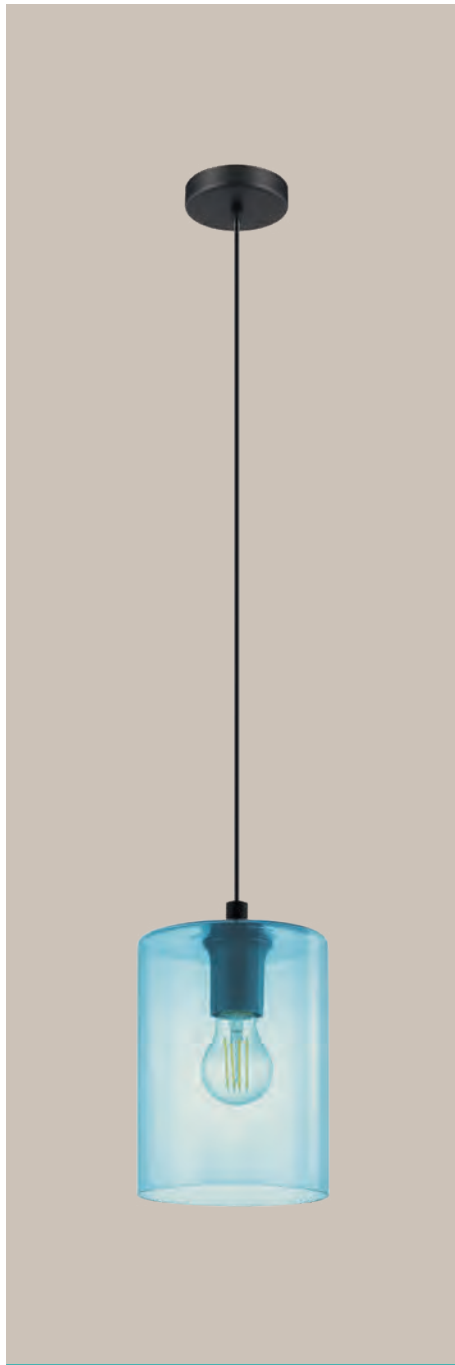

98586N CADAQUES 1

pendant luminaire; steel, black / glass, petrol