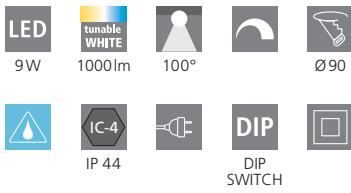

203437N RIPPA

recessed luminaire; plastic, white

3000K | 4000K | 5000K

H 68, Ø 115