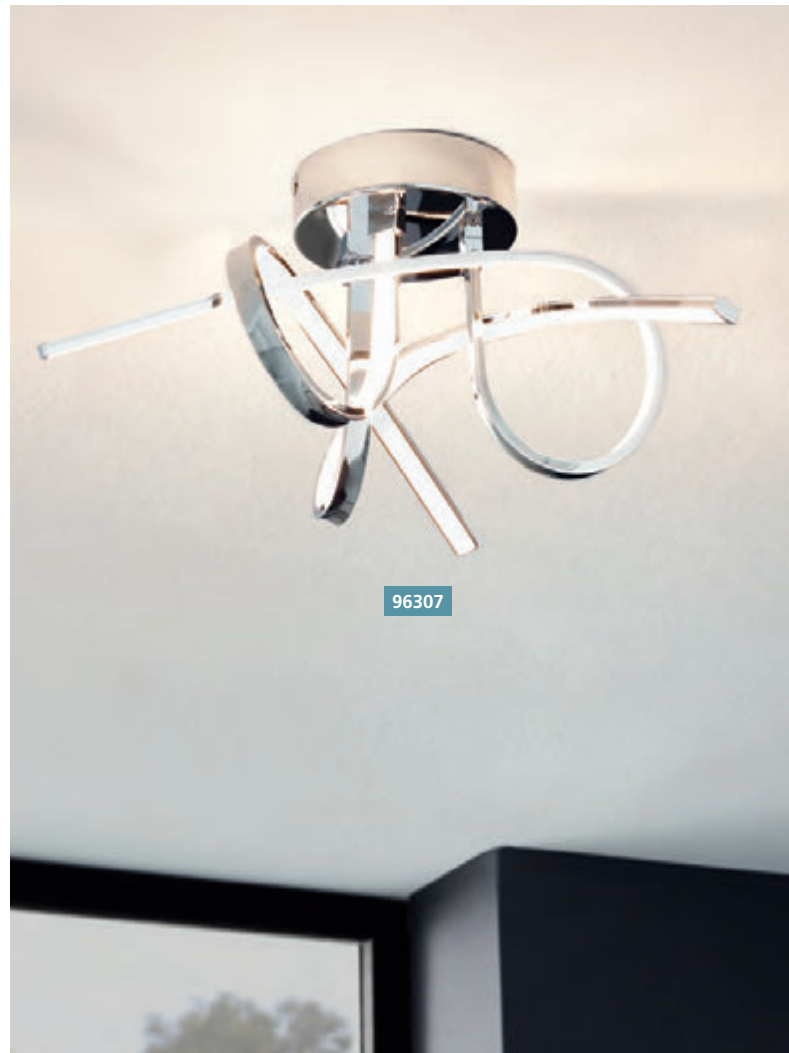

96306 SELVINA

ceiling luminaire; aluminium, chrome / plastic, white

L 460, B 390, H 380

LED 1x 12W
warm WHITE 1x 1300lm
LED 1x 14W
warm WHITE 1x 1600lm
LED 1x 9W
warm WHITE 1x 1000lm

9 002759 963064

96307 SELVINA

ceiling luminaire; aluminium, chrome / plastic, white

H 185, Ø 520

LED 3x 8W
warm WHITE 3x 900lm

9 002759 963071

96329 SELVINA

ceiling luminaire; aluminium, chrome / plastic, white

L 700, B 420, H 150

LED 2x 10W
warm WHITE 2x 900lm

9 002759 963293

98494 SPADAFORA

ceiling luminaire; aluminium, steel, black / plastic, clear, white

L 1160, B 80, H 100

LED 21W
warm WHITE 2500lm

9 002759 984946