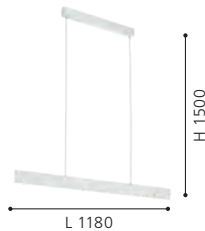

H 80, L 255, A 45

202219

39264 CLIMENE

pendant luminaire; aluminium, white / plastic, white

L 1180, B 50, H 1500

203416 CLIMENE

pendant luminaire; aluminium, white / plastic, white

L 1800, B 45, H 2500