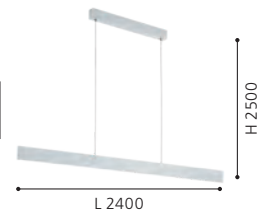

L 1180, B 50, H 1500

203417 CLIMENE

pendant luminaire; aluminium, brushed aluminium / plastic, white

L 1800, B 45, H 2500

203421 CLIMENE

pendant luminaire; aluminium, brushed aluminium / plastic, white

L 2400, B 45, H 2500