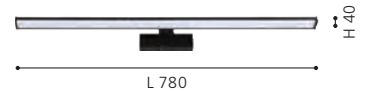

L 600, H 40, A 120

11W 1350lm

IP44

202939 PANDELLA 1

mirror luminaire; aluminium, plastic, black / plastic, white

L 780, H 40, A 120

14W 1700lm

IP44