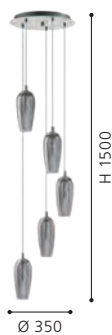

96344 FARSALA

pendant luminaire; steel, satin nickel / smoked glass, granilla, black-transparent, clear

L 975, B 100, H 1100

G9 4x 3 W 4x
360 lm

96345 FARSALA

pendant luminaire; steel, satin nickel / smoked glass, granilla, black-transparent, clear

H 1500, Ø 350

G9 5x 3 W 5x
360 lm

96343 FARSALA

pendant luminaire; steel, satin nickel / smoked glass, granilla, black-transparent, clear

H 1100, Ø 125

G9 1x 3 W 1x
360 lm