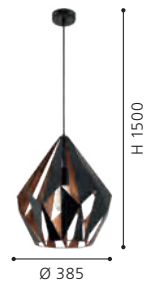

H 1100, Ø 205

49254 CARLTON 1

pendant luminaire; steel, black, copper coloured

H 1100, Ø 310

49878 CARLTON 1

pendant luminaire; steel, black, copper coloured

H 1500, Ø 385

49991 CARLTON 1