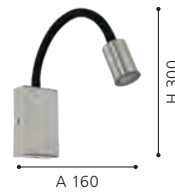

L 65, H 300, A 160