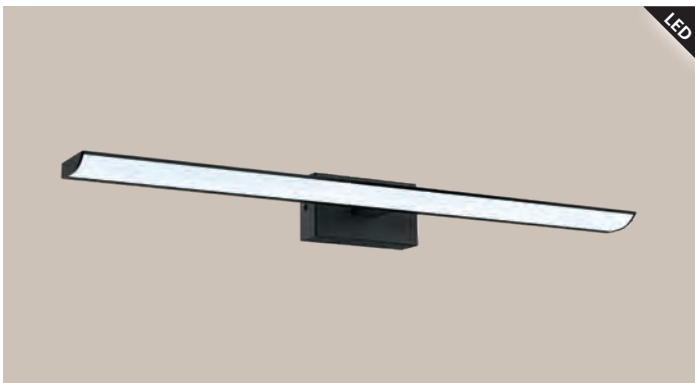

202086 TABIANO

mirror luminaire; steel, black / plastic, white

L 605, H 70, A 130

9.6W 900lm