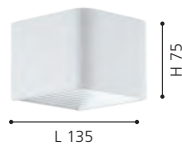

L 135, H 75, A 120

			
1x 5W	1x 430lm		

96501 DONINNI

wall luminaire; aluminium, anthracite / plastic, transparent

L 135, H 75, A 120

			
1x 5W	1x 430lm		

96498

97632 MELZO