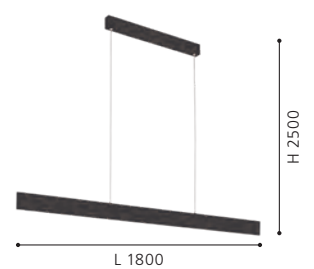

203422 CLIMENE

pendant luminaire; aluminium, black / plastic, white

L 2400, B 45, H 2500