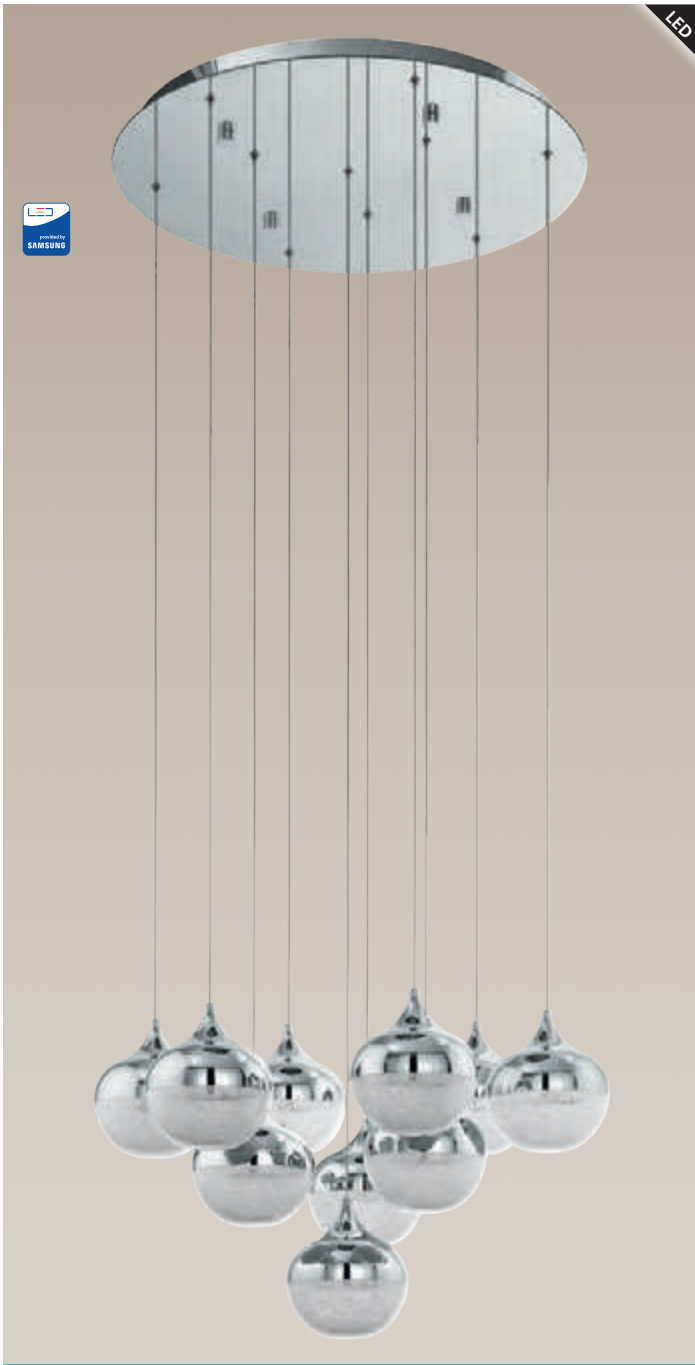

LED

39527 MIOGLIA

pendant luminaire; steel, chrome / plastic, granille white, clear

H 2000, Ø 580

LED warm WHITE 10x 3,1W 10x 450lm

9 002759 395278