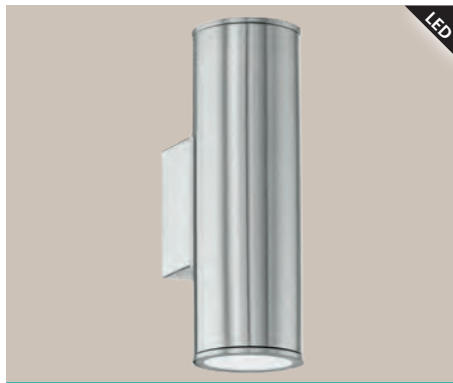

94107 RIGA

wall luminaire; stainless steel, stainless steel

L 65, H 200, A 95