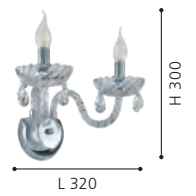

39105 BASILANO 1

wall luminaire; steel, chrome / glass, clear

L 320, H 300, A 220