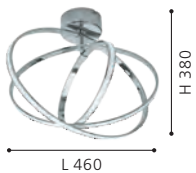

96307 SELVINA

ceiling luminaire; aluminium, chrome / plastic, white

H 185, Ø 520

LED 3x 8W
warm WHITE 3x 900lm