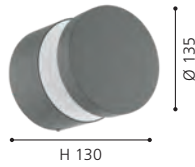

H 990, Ø 135

97304 MELZO

floor luminaire; cast aluminium, black / plastic, transparent

H 990, Ø 135

97301 MELZO

wall luminaire; cast aluminium, silver / plastic, transparent

H 130, Ø 135

97303 MELZO