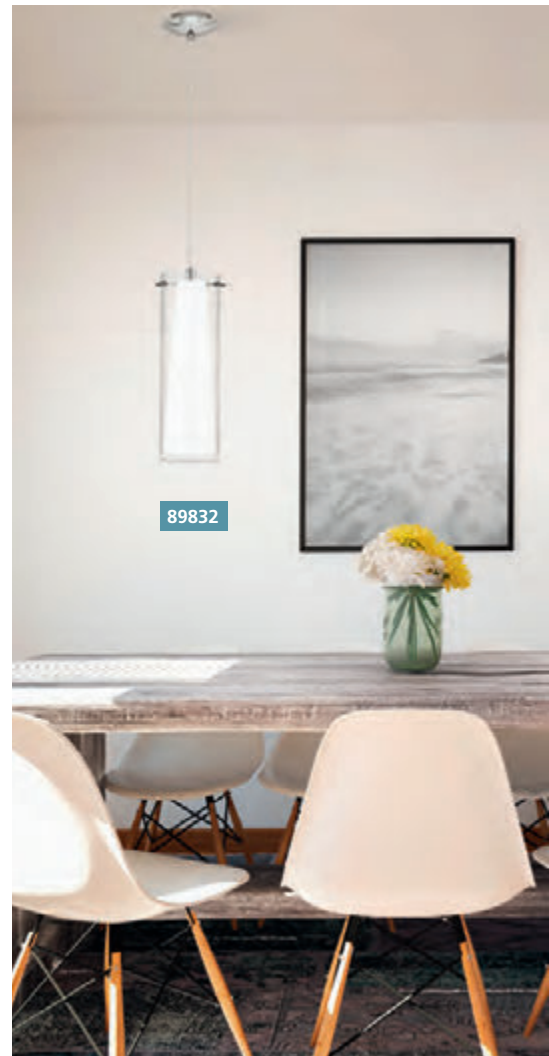

89832 PINTO

pendant luminaire; steel, chrome / glass, glass opal-matt, clear, white

H 1100, Ø 110

E27 1x 60W

9 002759 898328

89833 PINTO

pendant luminaire; steel, chrome / glass, glass opal-matt, clear, white

L 725, H 1100

E27 3x 60W

9 002759 898335

93003 PINTO

pendant luminaire; steel, chrome / glass, glass opal-matt, clear, white

H 1500, Ø 500

E27 5x 60W

9 002759 930035

90304 PINTO NERO

pendant luminaire; steel, satin nickel / smoked glass, glass opal-matt, black-transparent, white

H 1100, Ø 110

E27 1x 60W

9 002759 903046

90305 PINTO NERO

pendant luminaire; steel, satin nickel / smoked glass, glass opal-matt, black-transparent, white

L 725, H 1100

E27 3x 60W

9 002759 903053

89832