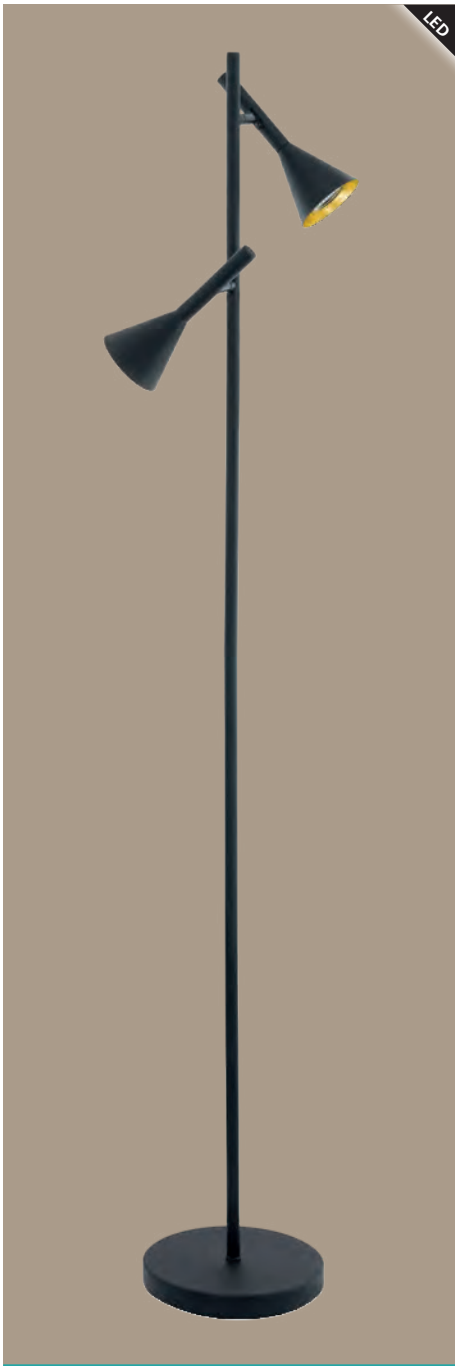

97806N CORTADERAS

floor luminaire; steel, black, gold

H 1445, Ø 250, Base: Ø 250

GU10

2x 5W

warm
WHITE

2x

400lm

H 1445

Ø 250

9 008606 197958