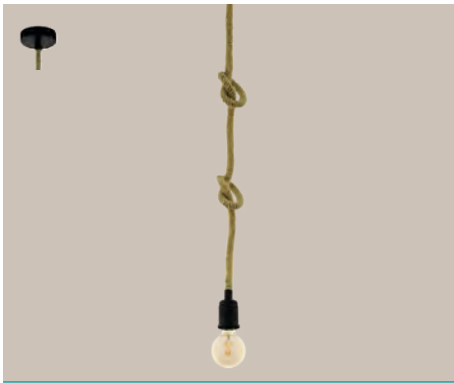

43256 RAMPSIDE

pendant luminaire; steel, black

H 1380, Ø 110