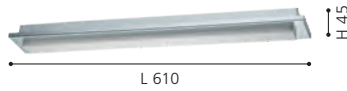

97968 CUMBRECITA

mirror luminaire; steel, chrome / plastic, white

L 610, B 80, H 45