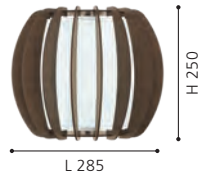

wall luminaire; steel, white / wood, glass, brown, white

L 285, H 250, A 140

9 002759 955946

GL-901

95602 STELLATO 1

wall luminaire; steel, white / wood, glass, maple, white

L 285, H 250, A 140

9 002759 956028