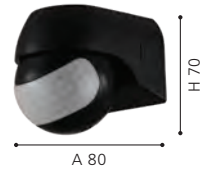

180°, 12 m
10 sec. - 15 min.

204524 DETECT ME 2

motion detector; plastic, white

max: 1200W incandescent
max: 300W fluorescent
max: 300W LED

L 80, H 50, A 115

manual
override

IP44

passive
infrared

9 008606 210374