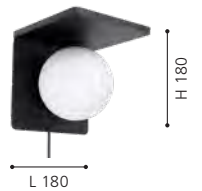

L 180, H 180, A 210