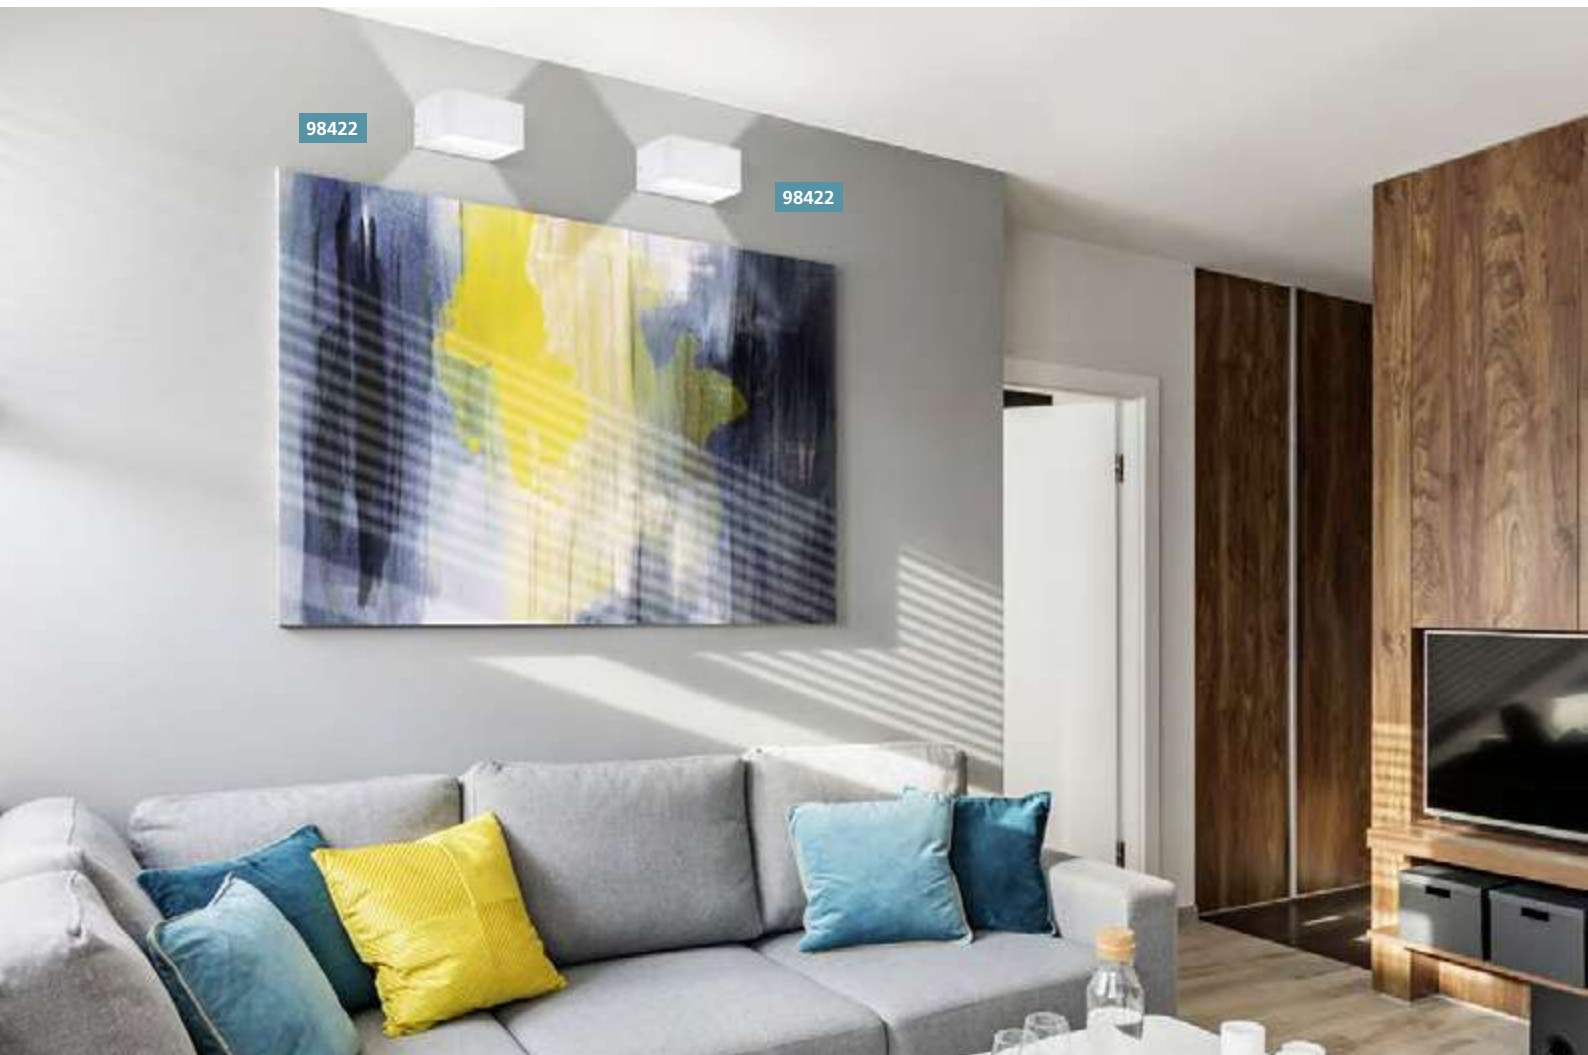

98421 SANIA 4

wall luminaire; aluminium, white

L 130, H 80, A 90

6W 600lm

98422 SANIA 4

wall luminaire; aluminium, white

L 200, H 80, A 90

10W 1100lm

98423 SANIA 4

wall luminaire; aluminium, white

L 365, H 80, A 90

12W 1400lm