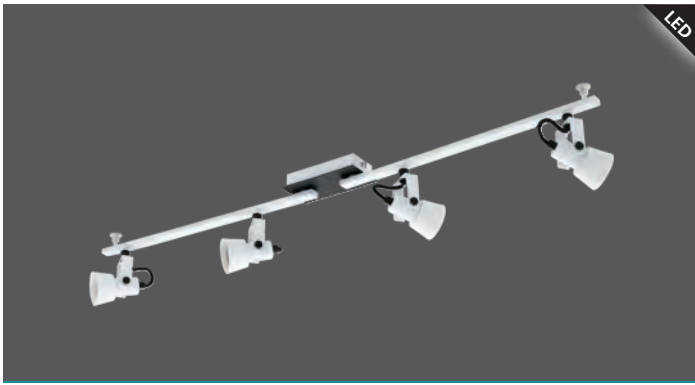

203433 TRILLO

spot; steel, white, black

L 985, B 70

- GU10
- 4x 5W
- neutral WHITE
  4x
  400lm

9 008606 187430