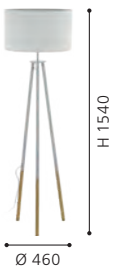

49148N BIDFORD

floor luminaire; wood, steel, brown / fabric, cappuccino, gold

H 1540, Ø 460

E27 1x 60W

9 008606 190966

49156N BIDFORD

floor luminaire; wood, steel, brown, white / fabric, white

H 1540, Ø 460

E27 1x 60W

9 008606 190973