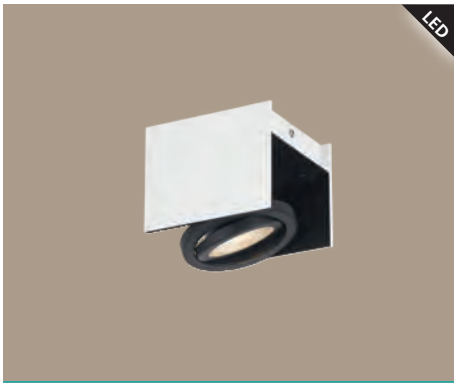

LED

39315 VIDAGO

ceiling luminaire; aluminium, steel, white, black

L 140, B 130, H 110

LED
warm WHITE

1x 5,4W   1x
510lm

9 002759 393151

warm WHITE