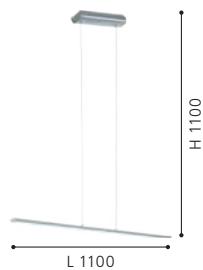

93894 PELLARO

pendant luminaire; aluminium, steel, satin nickel / plastic, white

Note: dimmable by touch switch on fitting only - cannot be dimmed by wall dimmer

L 1100, B 80, H 1100