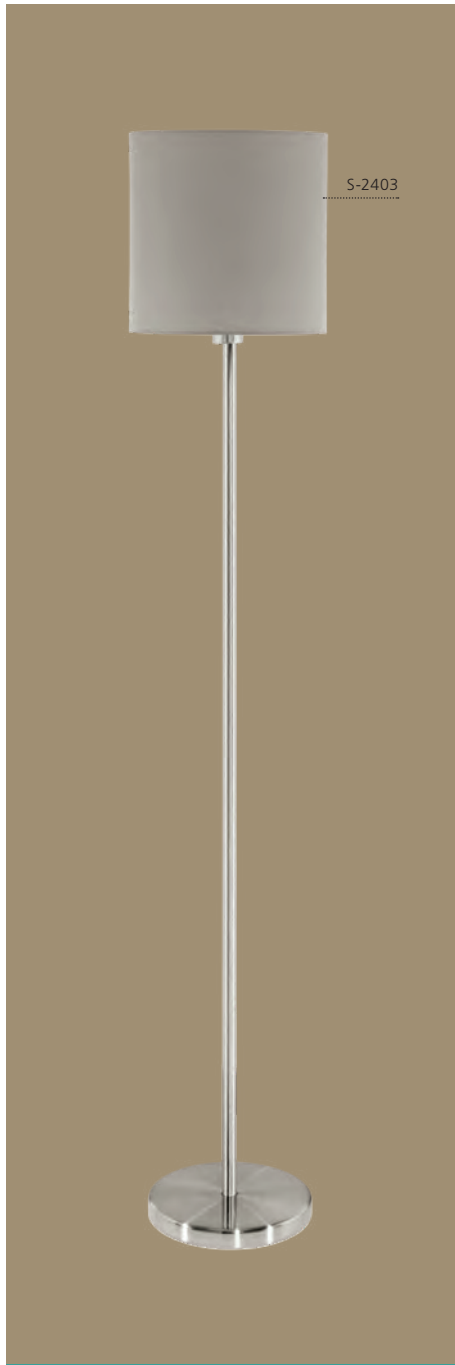

S-2403

95167N PASTERI

floor luminaire; steel, satin nickel / fabric, taupe