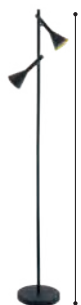

97806N CORTADERAS

floor luminaire; steel, black, gold

H 1445, Ø 250, Base: Ø 250

GU10

2x 5W

warm
WHITE

2x

400lm

H 1445

Ø 250

9 008606 197958