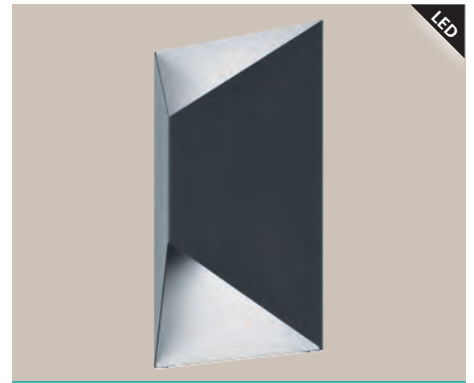

L 140, H 180, A 105

2x 2,5W 2x 180lm

9 002759 933197

L 140

LED

93994 PREDAZZO

wall luminaire; zinc-plated steel, anthracite, white

L 140, H 210, A 75