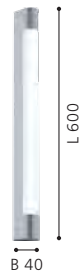

98443 TRAGACETE

mirror luminaire; stainless steel, chrome / plastic, white

98444 TRAGACETE

mirror luminaire; stainless steel, chrome / plastic, white

204516 TRAGACETE

mirror luminaire; steel, black / plastic, white

L 600, B 40, H 65

16W 1500lm

9 002759 984434

L 900, B 40, H 65

24W 2270lm

9 002759 984441

L 600, B 40, H 65

16W 1500lm

9 008606 210107

204517 TRAGACETE

mirror luminaire; steel, black / plastic, white

L 900, B 40, H 65

24W 2270lm

IP44