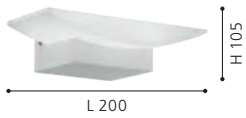

96037 METRASS

wall luminaire; aluminium, white / plastic, satin

L 200, H 105, A 60

96038 METRASS

wall luminaire; aluminium, satin nickel / plastic, satin

L 200, H 105, A 60

96038

85979N TROY 3