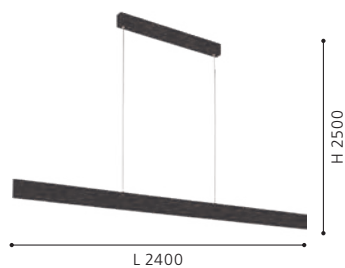

202221 CLIMENE

wall luminaire; aluminium, black / plastic, white

H 80, L 255, A 45