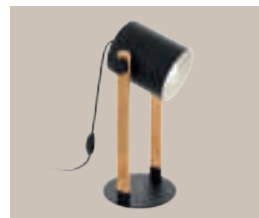

L 210, B 180, H 420, Base: Ø 180