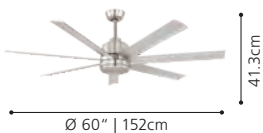

202963 TOURBILLION 60

60" | 152cm DC industrial ceiling fan

Material Housing: Steel, brushed nickel
Material Blades: Aluminium, brushed

5 Speed remote with timer

Airflow: 10,700m³/Hr, 178.33m³/Min.

2 Downrods Included: 8"/20cm & 24"/60cm