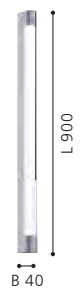

98443 TRAGACETE

mirror luminaire; stainless steel, chrome / plastic, white

98444 TRAGACETE

mirror luminaire; stainless steel, chrome / plastic, white

204516 TRAGACETE

mirror luminaire; steel, black / plastic, white

L 600, B 40, H 65

16W 1500lm

9 002759 984434

L 900, B 40, H 65

24W 2270lm

9 002759 984441

L 600, B 40, H 65

16W 1500lm

9 008606 210107

204517 TRAGACETE

mirror luminaire; steel, black / plastic, white

L 900, B 40, H 65

24W 2270lm

IP44