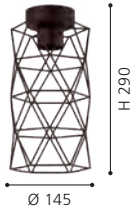

203345 ESTEVAU

DIY Batten Fix; steel, brass-matt

H 290, Ø 145

1x 60W