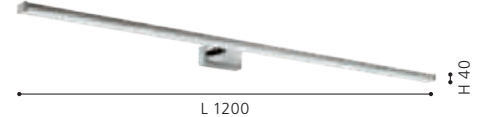

96064 PANDELLA 1

mirror luminaire; aluminium, plastic, chrome, silver / plastic, white

L 400, H 40, A 120

7,4W 900lm

96065 PANDELLA 1

mirror luminaire; aluminium, plastic, chrome, silver / plastic, white

L 600, H 40, A 120

11W 1350lm

96066 PANDELLA 1

mirror luminaire; aluminium, plastic, chrome, silver / plastic, white

L 780, H 40, A 120

14W 1700lm

203939 PANDELLA 1

mirror luminaire; aluminium, plastic, chrome, silver / plastic, white

L 1200, H 40, A 120

14W 1700lm