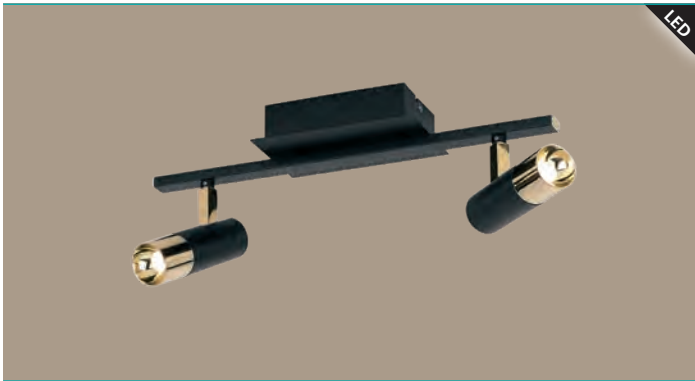

spot; aluminium, steel, black, brass

L 780, B 100

4x 5W 1920lm

9 002759 391478

39145 TOMARES

spot; aluminium, steel, black, brass

L 390, B 100

2x 5W 960lm