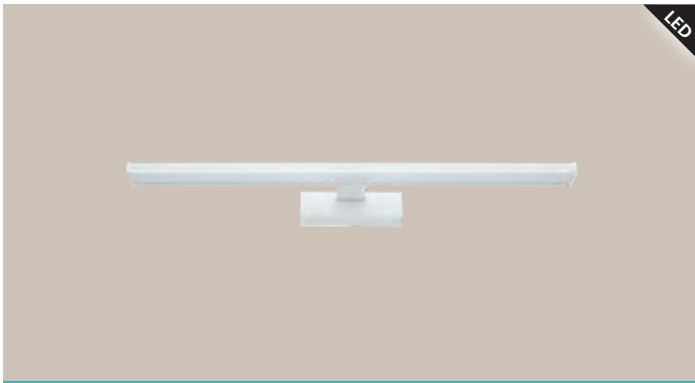

203424 PANDELLA 1

mirror luminaire; aluminium, plastic, white / plastic, white

L 600, H 40, A 120

11 W 1350lm

IP44