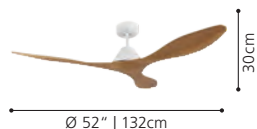

204304 NEVIS TIMBER

52" | 132cm DC ceiling fan

Material Housing: Steel, matt white
Material Blades: ABS, bamboo finish

5 Speed remote with timer
Airflow: 8,325m³/Hr, 138.75m³/Min.

9 008606 204205

included

204305 NEVIS TIMBER