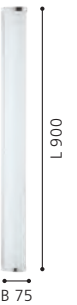

wall / ceiling luminaire; cast metal, chrome / plastic, white

L 900, B 75, H 75

94716 CALNOVA

wall luminaire; steel, satin nickel / satin glass, white

L 600, B 50, A 85

CRI >90

94717 CALNOVA

wall luminaire; steel, satin nickel / satin glass, white