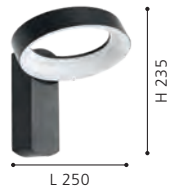

97307 PERNATE

wall luminaire; cast aluminium, anthracite / plastic, white

L 250, H 235, A 170