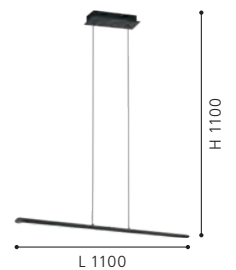

93896 PELLARO

pendant luminaire; aluminium, steel, black matt / plastic, white

Note: dimmable by touch switch on fitting only - cannot be dimmed by wall dimmer

L 1100, B 80, H 1100