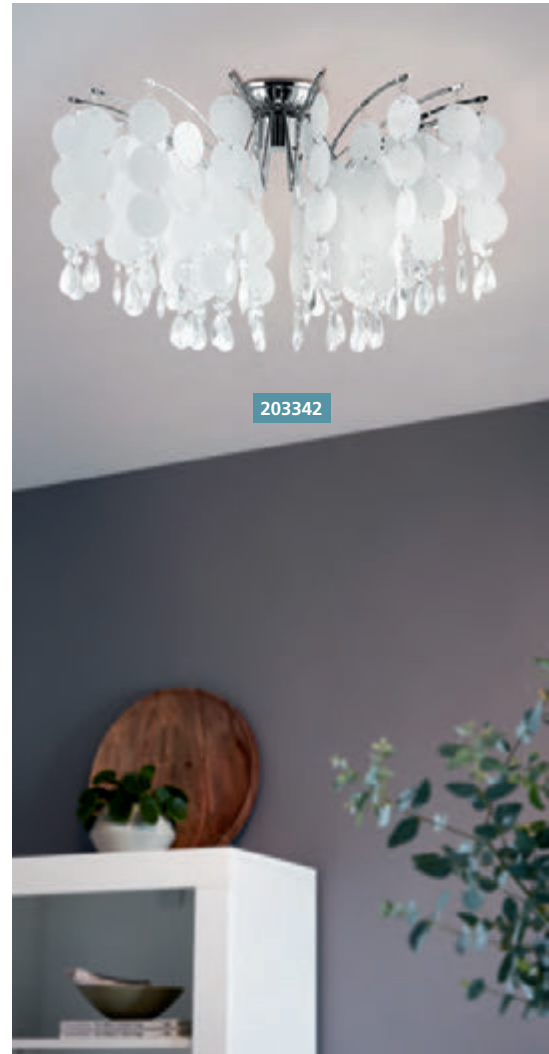

H 350

203342

OYSTERS & CTC

Our vast range of oyster and close to ceiling lights cover all styles, from simple opaque models right through to more intricate crystal styles. Perfect for lighting entrance areas, hallways and living rooms.