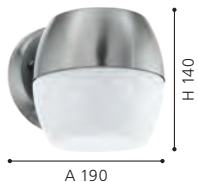

95981 ONCALA

wall luminaire; zinc-plated steel, black / satin glass, white

L 150, H 140, A 190

LED

11 W

warm
WHITE

950 lm

IP44

9 002759 959814

A 190

95982 ONCALA

wall luminaire; stainless steel, stainless steel / satin glass, white

L 150, H 140, A 190

LED

11 W

warm
WHITE

950 lm

IP44

9 002759 959821

A 190