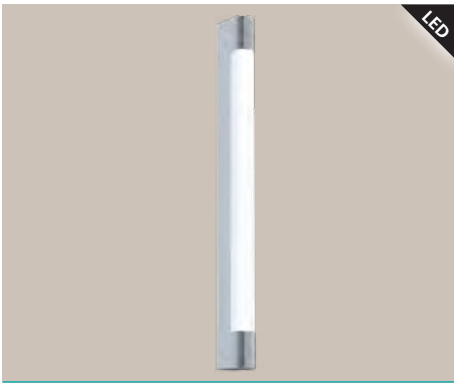

98443 TRAGACETE

mirror luminaire; stainless steel, chrome / plastic, white