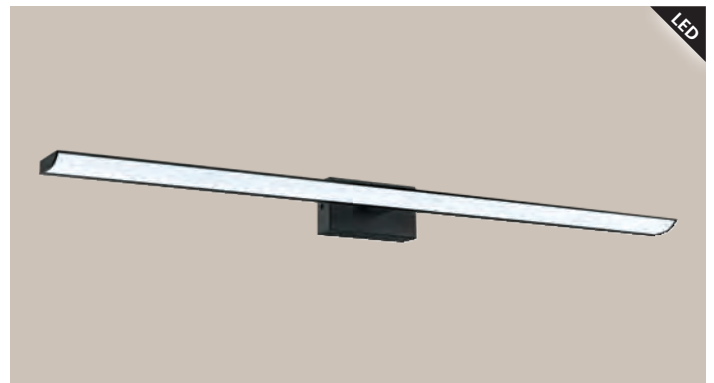

mirror luminaire; steel, chrome / plastic, white

L 905, H 70, A 130

11W 1200lm

202086 TABIANO

mirror luminaire; steel, black / plastic, white

L 605, H 70, A 130

9.6W 900lm

201966 TABIANO