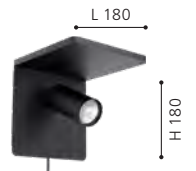

98263N CIGLIE

wall luminaire; aluminium, steel, black

L 180, H 180, A 210