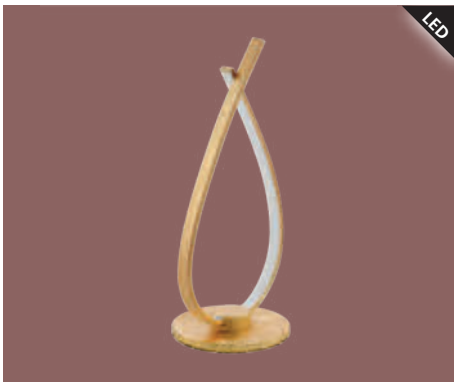

warm
WHITE

97746N MIRAFLORES

table luminaire; aluminium, steel, gold-coloured / plastic, white

L 185, B 150, H 380, Base: Ø 150

9 008606 191215

warm
WHITE

97365N PALOZZA

floor luminaire; aluminium, rose gold / plastic, white