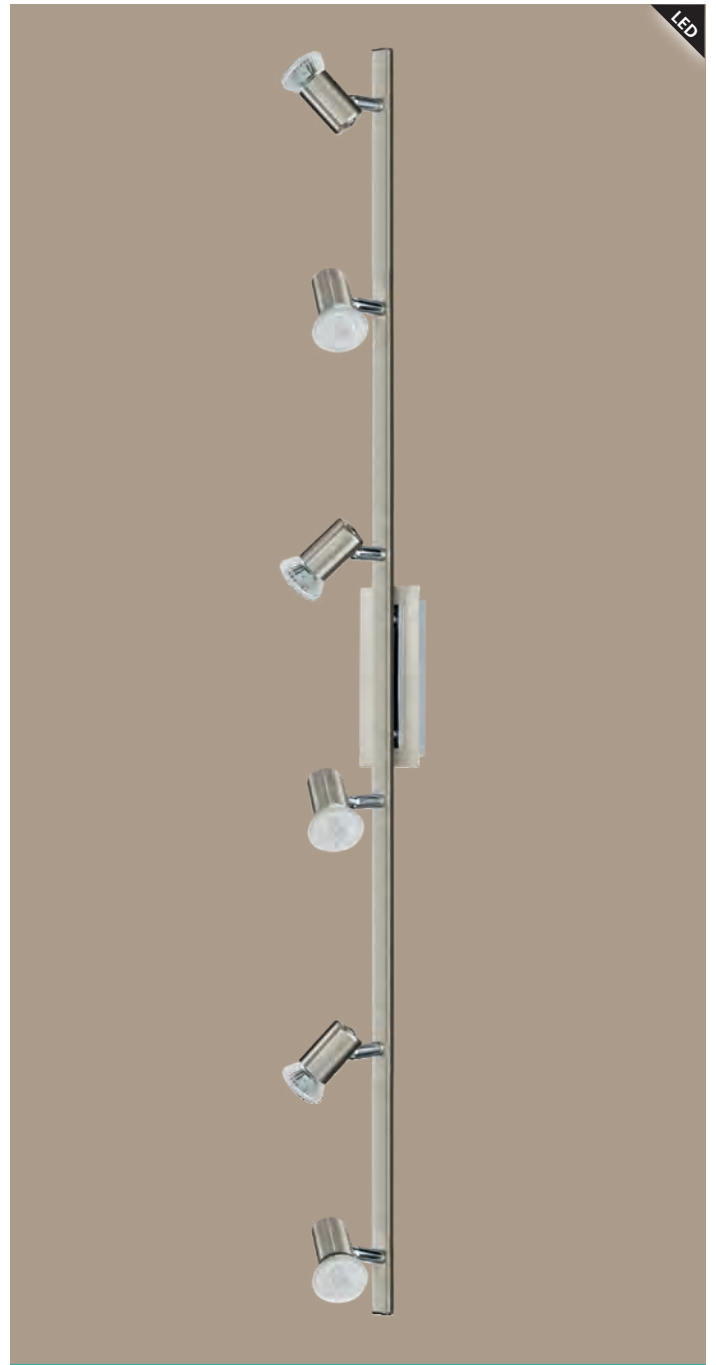

LED

201232 ROTTELO

spot; steel, satin nickel, chrome

L 1160, B 70

GU10 6x 5W 6x 400lm

9 008606 138142