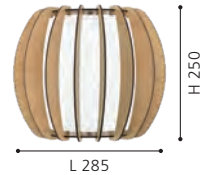

wall luminaire; steel, white / wood, glass, brown, white

L 285, H 250, A 140

9 002759 955946

GL-901

95602 STELLATO 1

wall luminaire; steel, white / wood, glass, maple, white

L 285, H 250, A 140

9 002759 956028