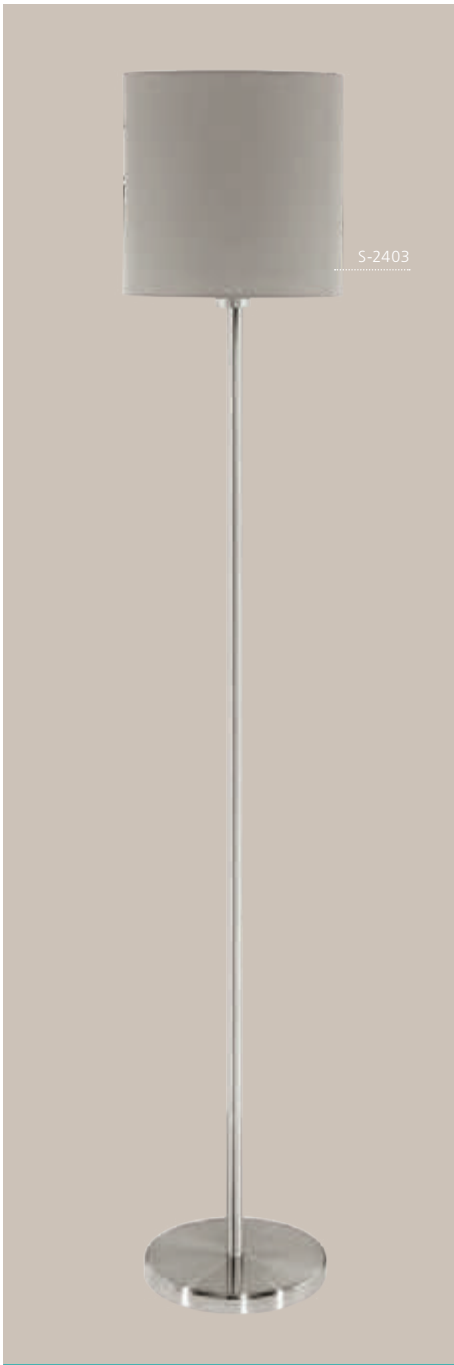

H 385, Ø 190, Base: Ø 150

49489

96478

95167N PASTERI

floor luminaire; steel, satin nickel / fabric, taupe

94925 PASTERI

wall luminaire; steel, satin nickel / fabric, taupe

96478 PASTERI