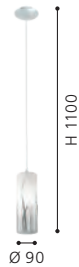

96376N PASTERI

table luminaire; steel, satin nickel / fabric, linen, grey

H 400, Ø 180

92739 RIVATO

pendant luminaire; steel, chrome / glass painted, white, chrome

H 1100, Ø 90

92742 RIVATO

wall luminaire; chrome / glass painted, white, chrome