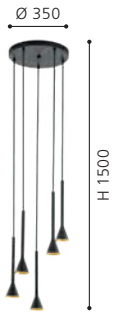

9 002759 976064

- INCL.
- warm WHITE
- on off
- ON 100%
- ON 50%
- ON 25%