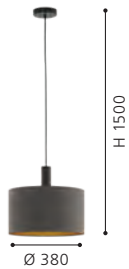

39345

39268 CLIMENE

wall luminaire; aluminium, brushed aluminium / plastic, white

L 255, H 80, A 45

97682 CONCESSA 1

pendant luminaire; steel, dark brown / fabric, cappuccino, gold

H 1500, Ø 380

97683 CONCESSA 1