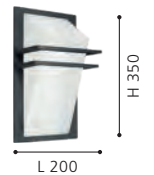

83433 PARK

wall luminaire; cast aluminium, anthracite / satin glass, white

L 200, H 350, A 145