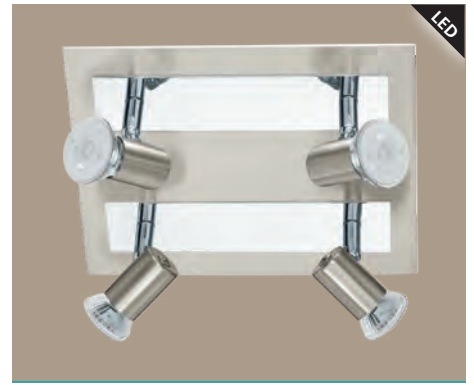

201229 ROTTELO

spot; steel, satin nickel, chrome

L 120, B 60

GU10   1x 5W   1x 400lm

L 280, B 70

GU10   2x 5W   2x 400lm

L 260, B 240

GU10   4x 5W   4x 400lm