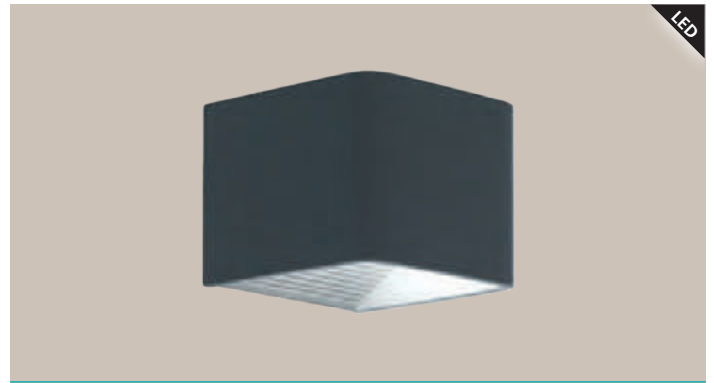

L 135, H 75, A 120

			
1x 5W	1x 430lm		

96501 DONINNI

wall luminaire; aluminium, anthracite / plastic, transparent

L 135, H 75, A 120

			
1x 5W	1x 430lm		

96498

97632 MELZO