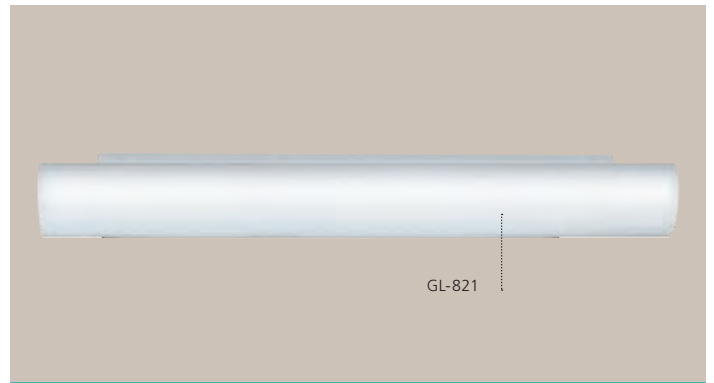

83406 ZOLA

wall luminaire; steel / glass opal-matt, white

83405 ZOLA

wall luminaire; steel / glass opal-matt, white

L 390, B 80

L 570, B 80