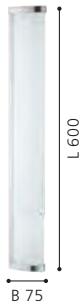

94713 GITA 2

wall / ceiling luminaire; cast metal, chrome / plastic, white

L 600, B 75, H 75