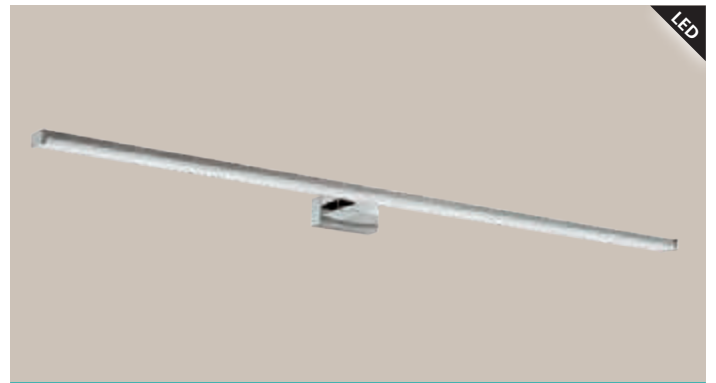

203939 PANDELLA 1

mirror luminaire; aluminium, plastic, chrome, silver / plastic, white

L 1200, H 40, A 120

14W 1700lm