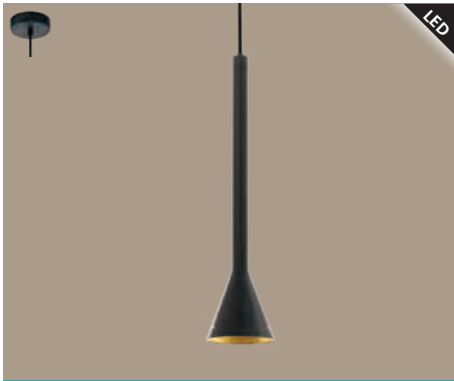

97606 CORTADERAS

pendant luminaire; steel, black, gold

H 1500, Ø 350

- GU10
- 5x 5W
- warm WHITE
- 5x 400lm

9 002759 976064

- INCL.
- warm WHITE
- on off
- ON 100%
- ON 50%
- ON 25%

LED

97604 CORTADERAS