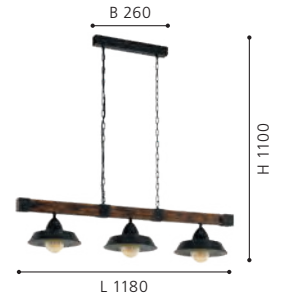

pendant luminaire; steel, wood, black, brown rustic

L 860, B 260, H 1100

49685 OLDBURY

pendant luminaire; steel, wood, black, brown rustic

L 1180, B 260, H 1100

49684

49449 HAPTON

pendant luminaire; steel, copper