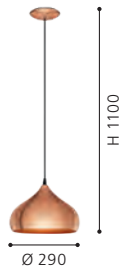

49449 HAPTON

pendant luminaire; steel, copper

H 1100, Ø 290