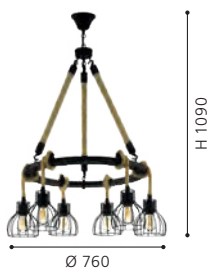

43192 RAMPSIDE

pendant luminaire; steel, black / glass vaporized, amber

L 895, B 195, H 1230