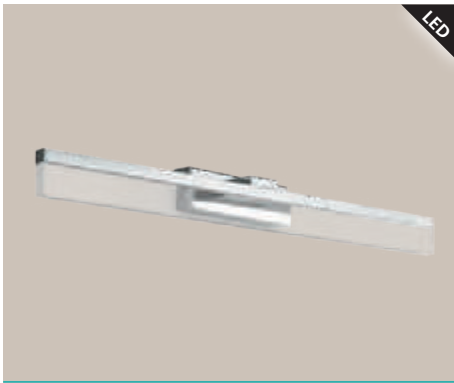

97966 PALMITAL

wall luminaire; aluminium, steel, chrome / plastic, clear

L 595, H 80, A 65