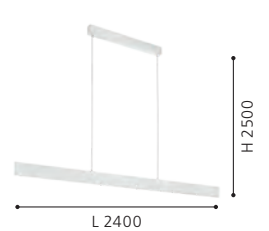

203419 CLIMENE

pendant luminaire; aluminium, white / plastic, white

L 2400, B 45, H 2500