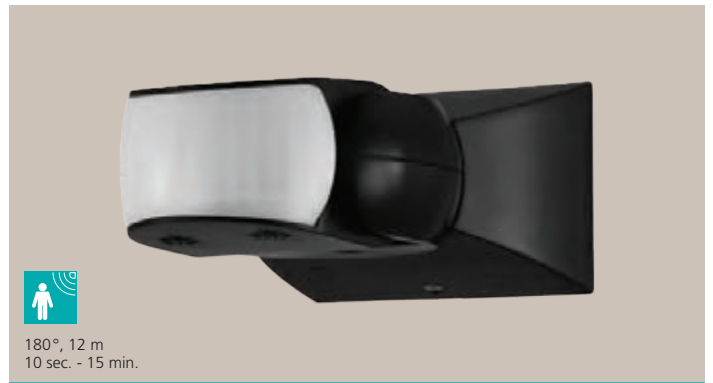

180°, 12 m
10 sec. - 15 min.

204525 DETECT ME 2

motion detector; plastic, black

max: 1200W incandescent
max: 300W fluorescent
max: 300W LED

L 80, H 50, A 115

manual
override

IP44

passive
infrared

9 008606 210381