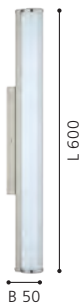

wall / ceiling luminaire; cast metal, chrome / plastic, white

L 900, B 75, H 75

94716 CALNOVA

wall luminaire; steel, satin nickel / satin glass, white

L 600, B 50, A 85

CRI >90

94717 CALNOVA

wall luminaire; steel, satin nickel / satin glass, white