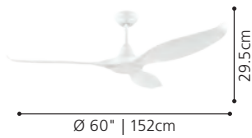

203373 NOOSA

60" | 152cm DC ABS ceiling fan

Material Housing: ABS, matt white
Material Blades: ABS, matt white

5 Speed remote with timer
Airflow: 12,403 m³/Hr, 206.72m³/Min.