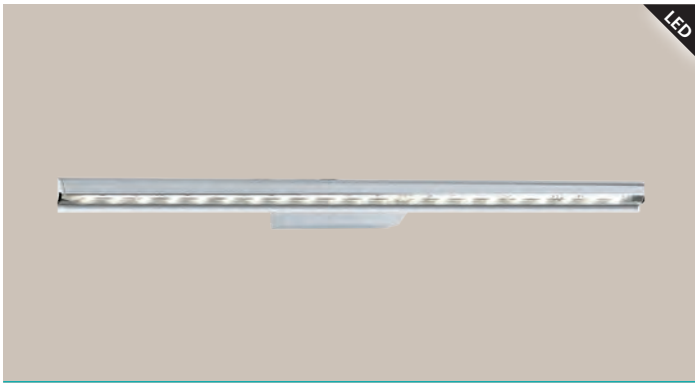

201419 TERROS

wall luminaire; aluminium, steel, chrome / plastic, transparent

L 570, H 45, A 85

10,5W 830lm