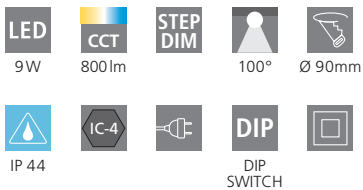

204419N ROYSTAR

recessed luminaire; plastic, aluminium, white flat face

3000K | 4000K | 5000K

H 67, Ø 108