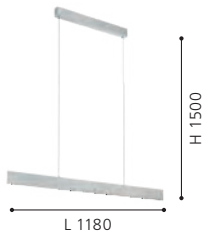

39267 CLIMENE

pendant luminaire; aluminium, brushed aluminium / plastic, white

L 1180, B 50, H 1500