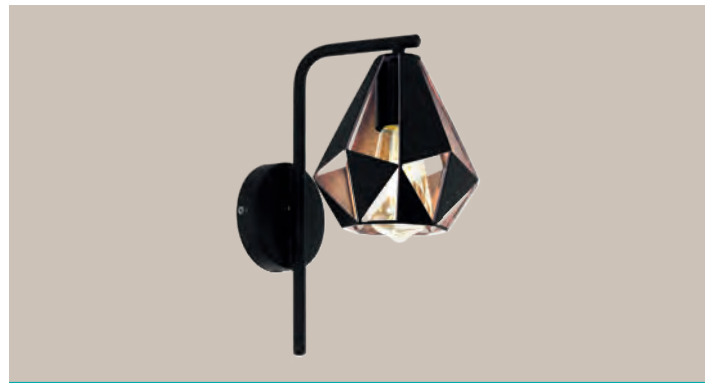

43057 CARLTON 4

wall luminaire; steel, black, copper color-antique

L 160, H 315, A 225