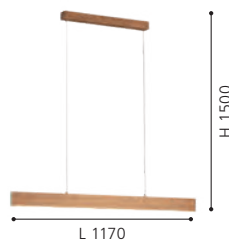

H 80, L 255, A 45

202219

39264 CLIMENE

pendant luminaire; aluminium, white / plastic, white

L 1180, B 50, H 1500

203416 CLIMENE

pendant luminaire; aluminium, white / plastic, white

L 1800, B 45, H 2500

203419 CLIMENE

pendant luminaire; aluminium, white / plastic, white

L 2400, B 45, H 2500

39265 CLIMENE

wall luminaire; aluminium, white / plastic, white

L 255, H 80, A 45

39347 CLIMENE

pendant luminaire; aluminium, steel, wood, brushed aluminium, satin nickel, nut / plastic, white

L 1170, B 50, H 1500

39345 CLIMENE

pendant luminaire; aluminium, steel, wood, brushed aluminium, satin nickel, oak / plastic, white

L 1170, B 50, H 1500

39267 CLIMENE

pendant luminaire; aluminium, brushed aluminium / plastic, white