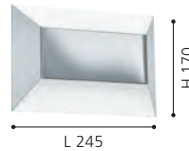

93316 ESPARTA

wall luminaire; stainless steel, chrome, white

L 245, H 170, A 85