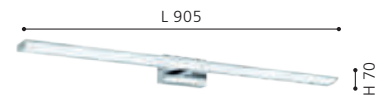

94613 TABIANO

mirror luminaire; steel, chrome / plastic, white

L 605, H 70, A 130

9.6W 900lm

201965 TABIANO

mirror luminaire; steel, chrome / plastic, white

L 905, H 70, A 130

11W 1200lm

202086 TABIANO

mirror luminaire; steel, black / plastic, white

L 605, H 70, A 130

9.6W 900lm

201966 TABIANO

mirror luminaire; steel, black / plastic, white

L 905, H 70, A 130

11W 1200lm