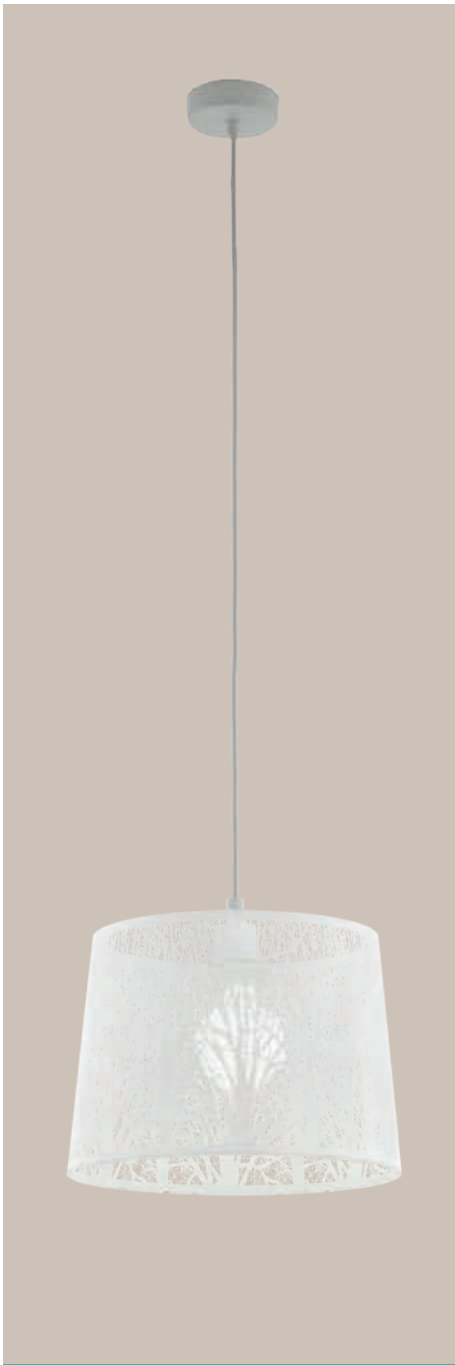

49489 HAMBLETON

pendant luminaire; steel, satin nickel / steel, white

H 1100, Ø 350