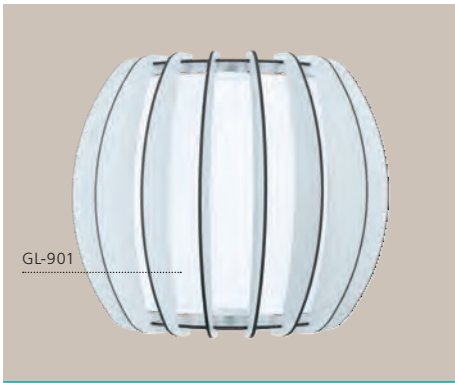

GL-901

95609 STELLATO 2

wall luminaire; steel, white / wood, glass, white

L 285, H 250, A 140

9 002759 956097