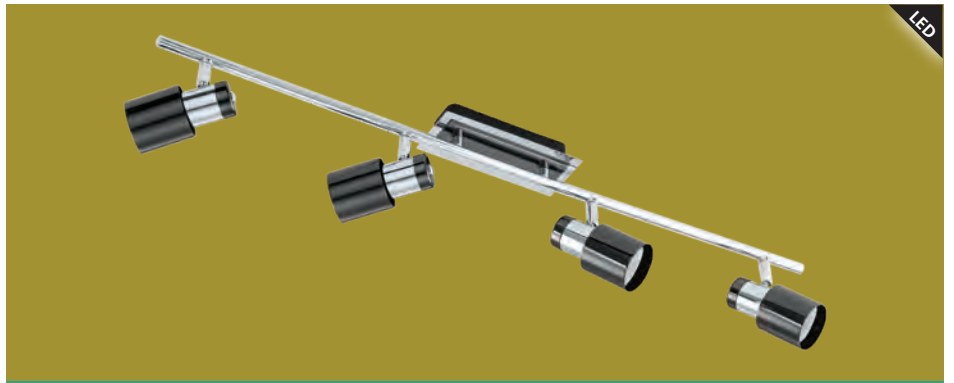

LED

200674 DAVIDA 1

spot; steel, nickel-nero

L 780, B 70

9 008606 125616