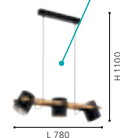

L 210, B 180, H 420, Base: Ø 180