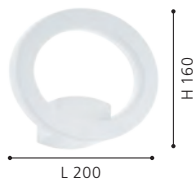

96275 EMOLLIO

wall luminaire; cast aluminium, anthracite / plastic, white

L 200, H 160, A 80

LED

10W

warm
WHITE

1000lm

IP44