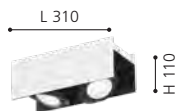

LED

39317 VIDAGO

ceiling luminaire; aluminium, steel, white, black

L 465, B 130, H 110

LED
warm WHITE

3x 5,4W   3x
510lm