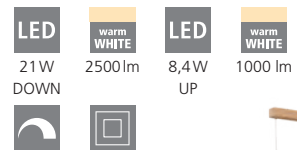

39345 CLIMENE

pendant luminaire; aluminium, steel, wood, brushed aluminium, satin nickel, oak / plastic, white

L 1170, B 50, H 1500