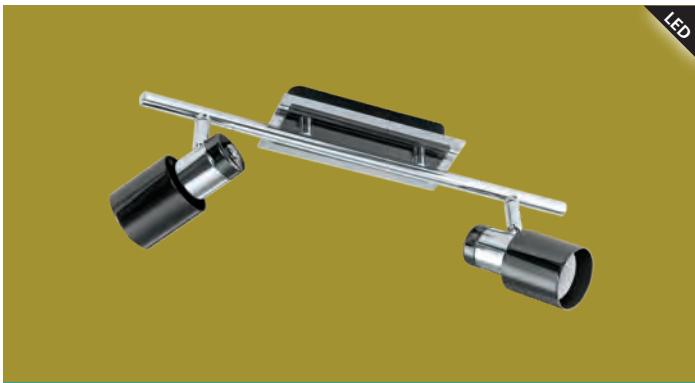

9 008606 125586

LED

200674 DAVIDA 1

spot; steel, nickel-nero

L 780, B 70

9 008606 125616

LED

200672 DAVIDA 1