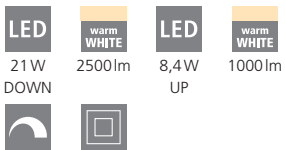

39267 CLIMENE

pendant luminaire; aluminium, brushed aluminium / plastic, white

L 1180, B 50, H 1500