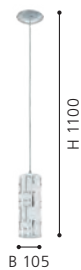

92564N BAYMAN

wall luminaire; steel, chrome / glass with decor, white, chrome

L 180, H 250, A 80

E14 1x 60W