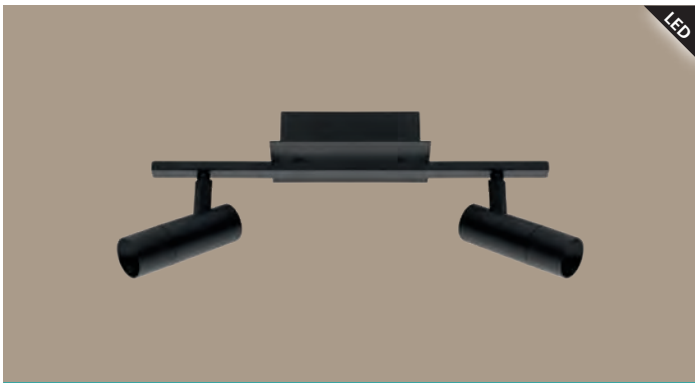

LED

202001 TOMARES

spot; aluminium, steel, black

L 390, B 100

2x 5W 960lm

9 008606 153138