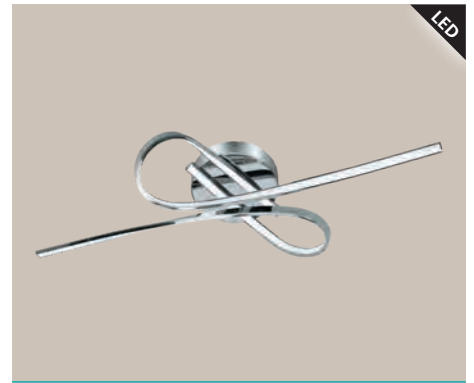

96307 SELVINA

ceiling luminaire; aluminium, chrome / plastic, white

H 185, Ø 520

LED 3x 8W
warm WHITE 3x 900lm

9 002759 963071

96329 SELVINA

ceiling luminaire; aluminium, chrome / plastic, white

L 700, B 420, H 150