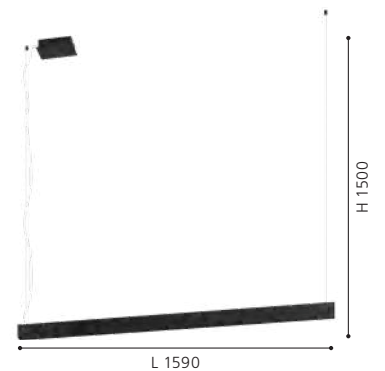

LED

39486 TERMINI

pendant luminaire; steel, black

L 1065, B 95, H 1500

LED warm WHITE 31,5W DOWN 3700lm
LED warm WHITE 15,5W UP 1700lm

9 002759 394868

LED

39485 TERMINI

pendant luminaire; steel, black

L 1590, B 95, H 1500

LED warm WHITE 30,5W DOWN 4200lm
LED warm WHITE 15,5W UP 1700lm

9 002759 394851