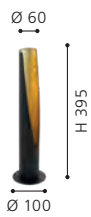

LED

97584N BARBOTTO

floor luminaire; steel, black, gold

H 1370, Ø 60, Base: Ø 185

- GU10
- 1x 5W
- warm WHITE
  1x
  400lm