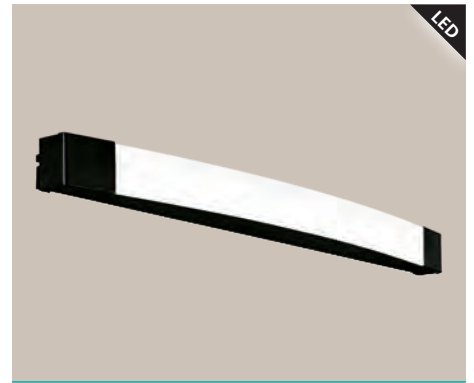

203707 SIDERNO

mirror luminaire; steel, black / plastic, satined

L 900, B 60, A 75

24W 2600lm