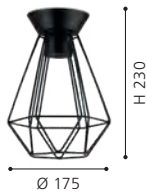

203313 TARBES

DIY Batten Fix; steel, black

H 270, Ø 325

1x 60W