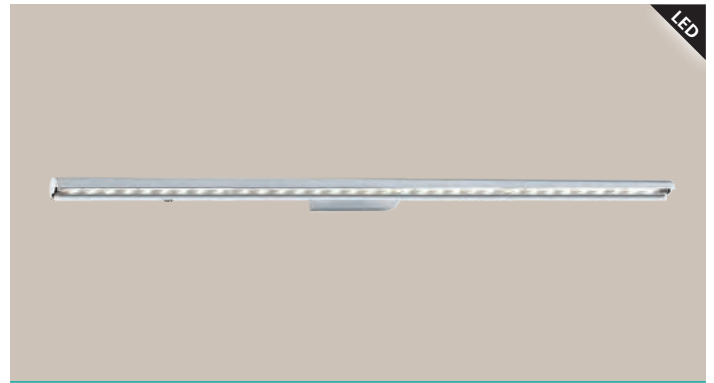

201421 TERROS

wall luminaire; aluminium, steel, chrome / plastic, transparent

L 900, H 35, A 85

10,5W 830lm