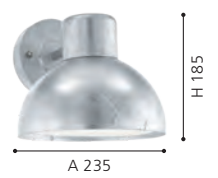

9 002759 962067

96207 ENTRIMO

wall luminaire; zinc-plated steel, black / plastic, white

L 200, H 185, A 235

9 002759 962074