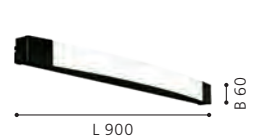

203706 SIDERNO

mirror luminaire; steel, black / plastic, satined

L 580, B 60, A 65

16W 1700lm

203707 SIDERNO

mirror luminaire; steel, black / plastic, satined

L 900, B 60, A 75

24W 2600lm