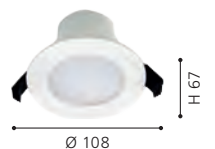

202621N ROYSTAR

recessed luminaire; plastic, aluminium, white recessed face

3000K | 4000K | 5000K

H 67, Ø 108