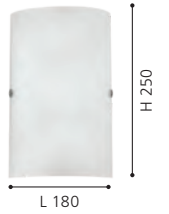

L 180, H 250, A 75

E14 1x 60W

9 008606 123582