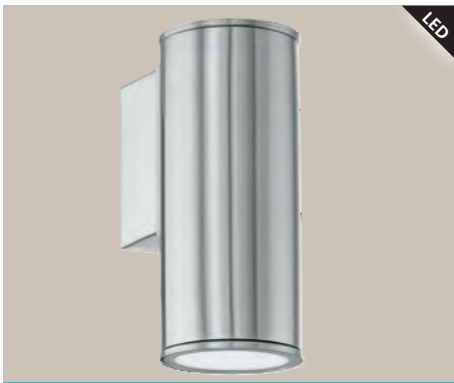

94102 RIGA

wall luminaire; zinc-plated steel, anthracite

L 65, H 150, A 95

94103 RIGA

wall luminaire; zinc-plated steel, anthracite

L 65, H 200, A 95

94106 RIGA

wall luminaire; stainless steel, stainless steel