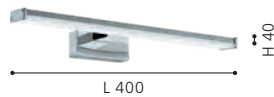

mirror luminaire; steel, white / plastic, white

L 905, H 70, A 130

11W 1200lm

94613

96064 PANDELLA 1

mirror luminaire; aluminium, plastic, chrome, silver / plastic, white

L 400, H 40, A 120

7,4W 900lm