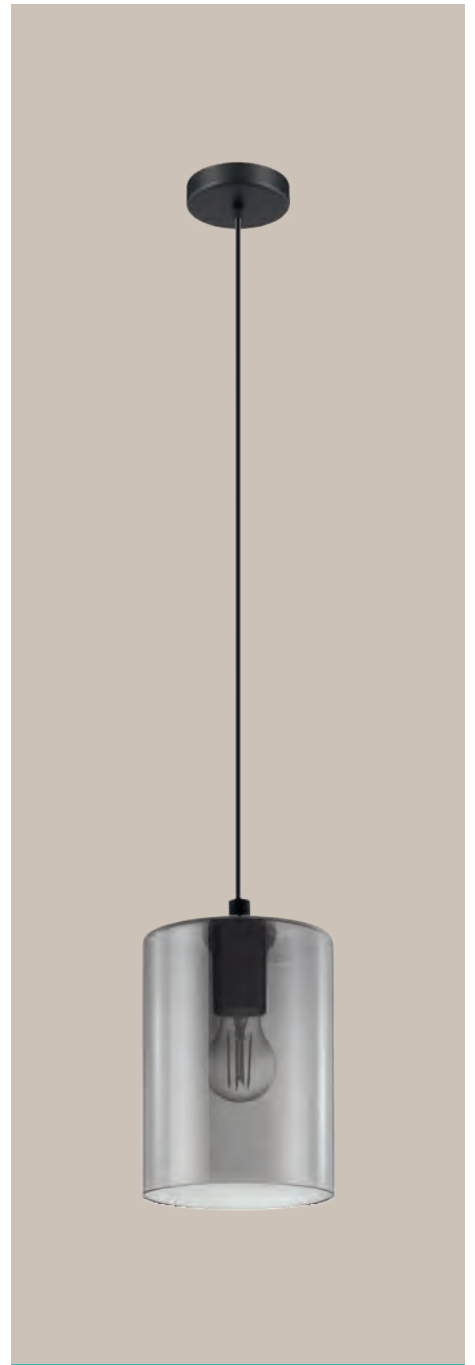

98585N CADAQUES 1

pendant luminaire; steel, black / smoked glass, black-transparent

H 2000, Ø 160

H 2000, Ø 160

H 2000, Ø 160