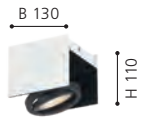

LED

39318 VIDAGO

ceiling luminaire; aluminium, steel, white, black

L 620, B 130, H 110

LED
warm WHITE

4x 5,4W   4x
510lm