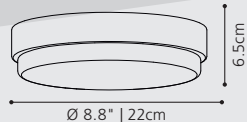

202967 TOURBILLION LIGHT KIT

LED light kit

Material Housing: Steel, brushed nickel

With LED, 18W, 2200 Lumen, 4000K

9 008606 182497

202968 TOURBILLION LIGHT KIT

LED light kit

Material Housing: Steel, matt black

With LED, 18W, 2200 Lumen, 4000K

9 008606 182466

203374 TOURBILLION LIGHT KIT

LED light kit

Material Housing: Steel, matt white

With LED, 18W, 2200 Lumen, 4000K

9 008606 186693