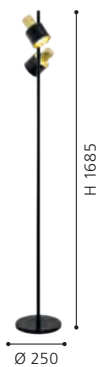

L 160, B 155, H 400, Base: Ø 155

39387N

39388N FIUMARA

floor luminaire; steel, black, gold

L 265, B 250, H 1685, Base: Ø 250

97805N CORTADERAS

table luminaire; steel, black, gold

L 235, B 150, H 445, Base: Ø 150