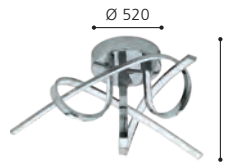

96307 SELVINA

ceiling luminaire; aluminium, chrome / plastic, white

H 185, Ø 520

LED 3x 8W
warm WHITE 3x 900lm

9 002759 963071