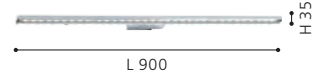

201419 TERROS

wall luminaire; aluminium, steel, chrome / plastic, transparent

L 570, H 45, A 85

10,5W 830lm