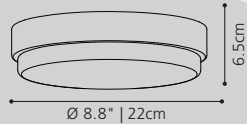

202967 TOURBILLION LIGHT KIT

LED light kit

Material Housing: Steel, brushed nickel

With LED, 18W, 2200 Lumen, 4000K

9 008606 182497

202968 TOURBILLION LIGHT KIT

LED light kit

Material Housing: Steel, matt black

With LED, 18W, 2200 Lumen, 4000K

9 008606 182466

203374 TOURBILLION LIGHT KIT

LED light kit

Material Housing: Steel, matt white

With LED, 18W, 2200 Lumen, 4000K

9 008606 186693