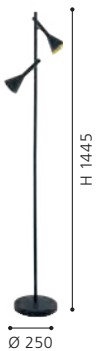

97805N CORTADERAS

table luminaire; steel, black, gold

L 235, B 150, H 445, Base: Ø 150

GU10 1x 5W 1x 400lm

9 008606 197941

97806N CORTADERAS

floor luminaire; steel, black, gold

H 1445, Ø 250, Base: Ø 250

GU10 2x 5W 2x 400lm

9 008606 197958