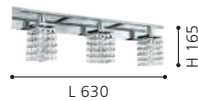

L 110, H 230, A 170

97748 AREQUITO

wall luminaire; steel, chrome / crystal, clear

L 630, H 165, A 125

203427 AREQUITO

wall luminaire; steel, chrome / crystal, clear

L 815, H 165, A 125

93948 TONERIA