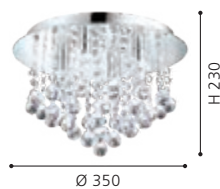

mirror luminaire; stainless steel, chrome / crystal, clear

L 510, H 810, A 30

94878 ALMONTE

ceiling luminaire; steel, chrome / crystal, clear

H 230, Ø 350

97699 ALMONTE

ceiling luminaire; steel, chrome / crystal, clear