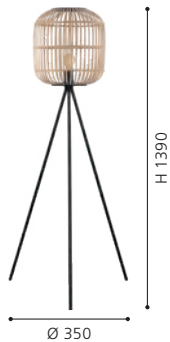

43218N BORDESLEY

table luminaire; steel, black / wood, natural

H 400, Ø 210

9 008606 209682