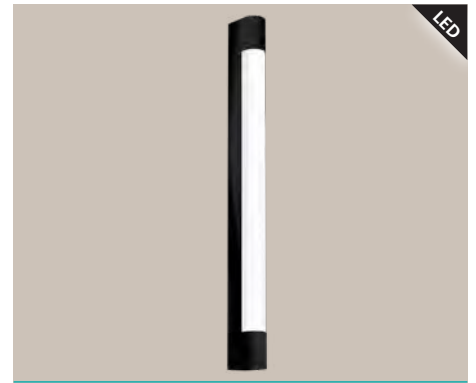

204516 TRAGACETE

mirror luminaire; steel, black / plastic, white

L 600, B 40, H 65

16W 1500lm

9 002759 984434

L 900, B 40, H 65

24W 2270lm

9 002759 984441

L 600, B 40, H 65

16W 1500lm

9 008606 210107