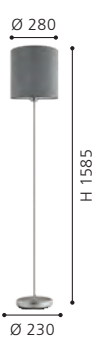

S-2400

95164N PASTERI

floor luminaire; steel, satin nickel / fabric, white

S-2403

95167N PASTERI

floor luminaire; steel, satin nickel / fabric, taupe

96377N PASTERI

floor luminaire; steel, satin nickel / fabric, linen, grey

H 1575, Ø 280, Base: Ø 230

E27 1x 60W

9 008606 173822

H 1575, Ø 280, Base: Ø 230

E27 1x 60W

9 008606 173839

H 1585, Ø 280, Base: Ø 230

E27 1x 60W

9 008606 173990