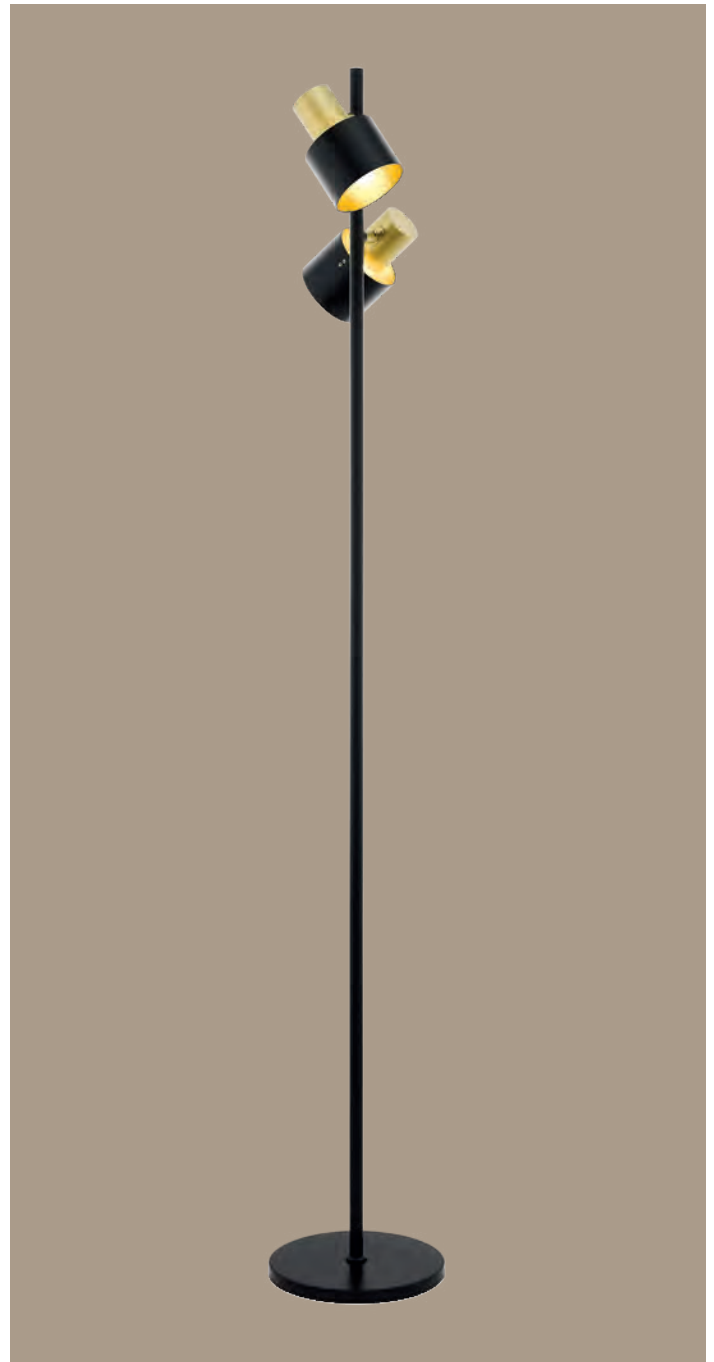

39388N FIUMARA

floor luminaire; steel, black, gold

L 265, B 250, H 1685, Base: Ø 250