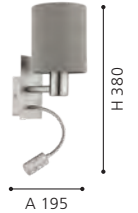

L 150, H 380, A 195

31595N PASTERI

table luminaire; steel, satin nickel / fabric, taupe