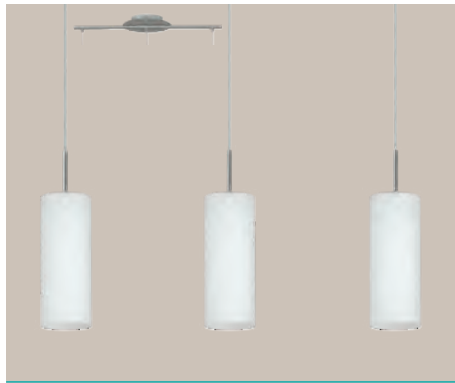

85978 TROY 3

pendant luminaire; steel, satin nickel / glass, opal