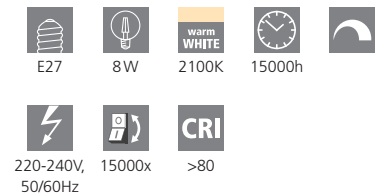

illuminant; glass, amber

11686 E27-LED-PS160

illuminant; glass, amber

11687 E27-LED-G200

illuminant; glass, amber

L 330, Ø 140

L 305, Ø 160

L 290, Ø 200