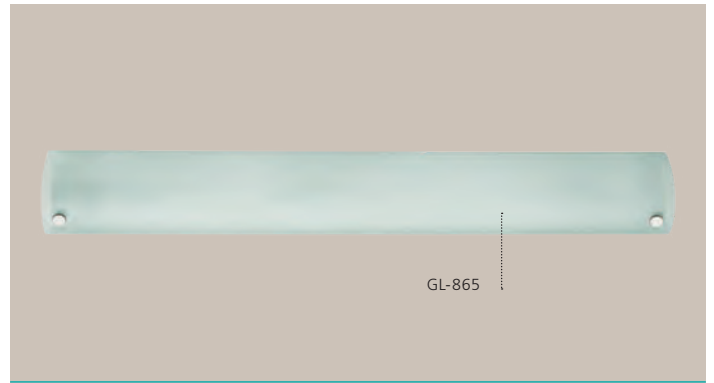

85338 MONO

wall luminaire; steel, chrome / satin glass, white

85339 MONO

wall luminaire; steel, chrome / satin glass, white

L 340, B 70, A 65

L 590, B 70, A 65