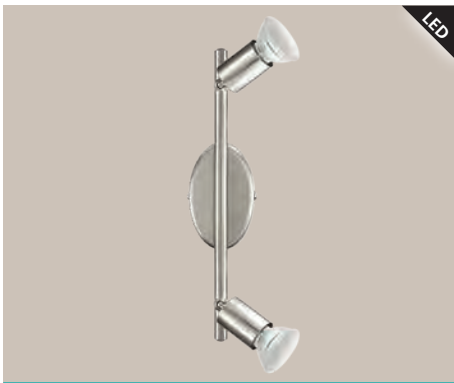

LED

200693 BUZZ-LED

spot; steel, satin nickel

L 285, B 65

- GU10
- 2x 5W
- neutral WHITE
  2x 400lm

9 008606 125876