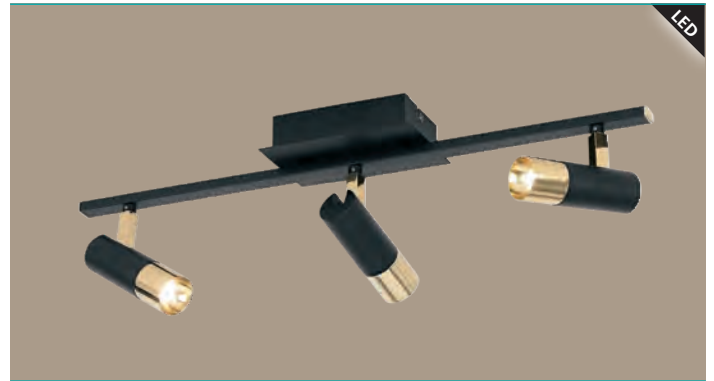

39146 TOMARES

spot; aluminium, steel, black, brass

L 580, B 100

3x 5W 1440lm

9 002759 391461