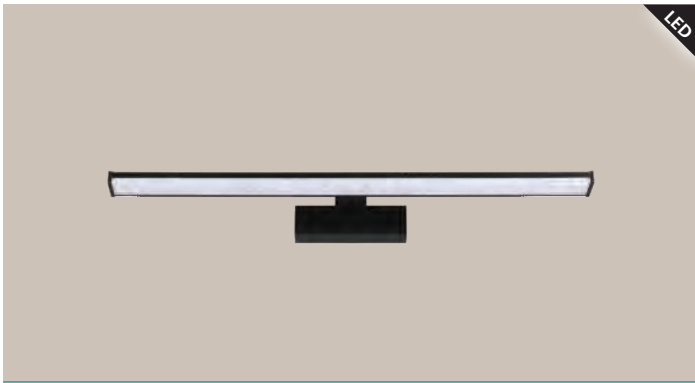

202938 PANDELLA 1

mirror luminaire; aluminium, plastic, black / plastic, white

L 600, H 40, A 120

11W 1350lm

IP44