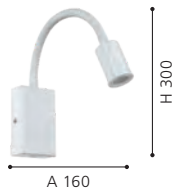

L 65, H 300, A 160