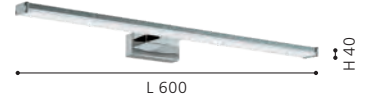

96064 PANDELLA 1

mirror luminaire; aluminium, plastic, chrome, silver / plastic, white

L 400, H 40, A 120

7,4W 900lm

96065 PANDELLA 1

mirror luminaire; aluminium, plastic, chrome, silver / plastic, white

L 600, H 40, A 120

11W 1350lm

96066 PANDELLA 1

mirror luminaire; aluminium, plastic, chrome, silver / plastic, white

L 780, H 40, A 120

14W 1700lm

203939 PANDELLA 1

mirror luminaire; aluminium, plastic, chrome, silver / plastic, white

L 1200, H 40, A 120

14W 1700lm