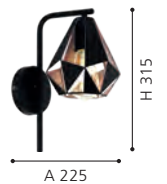

49997 CARLTON 1

pendant luminaire; steel, black, copper coloured

H 1100, Ø 205

49254 CARLTON 1

pendant luminaire; steel, black, copper coloured

H 1100, Ø 310

49878 CARLTON 1

pendant luminaire; steel, black, copper coloured

H 1500, Ø 385

49991 CARLTON 1

pendant luminaire; steel, black, copper coloured

L 805, B 205, H 1100

49992 CARLTON 1

wall luminaire; steel, black, copper coloured

L 205, H 330, A 220

43057 CARLTON 4

wall luminaire; steel, black, copper coloured

L 160, H 315, A 225