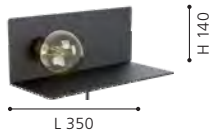

98265N CIGLIE

wall luminaire; cast aluminium, black / glass opal-matt, white

L 350, H 140, A 185