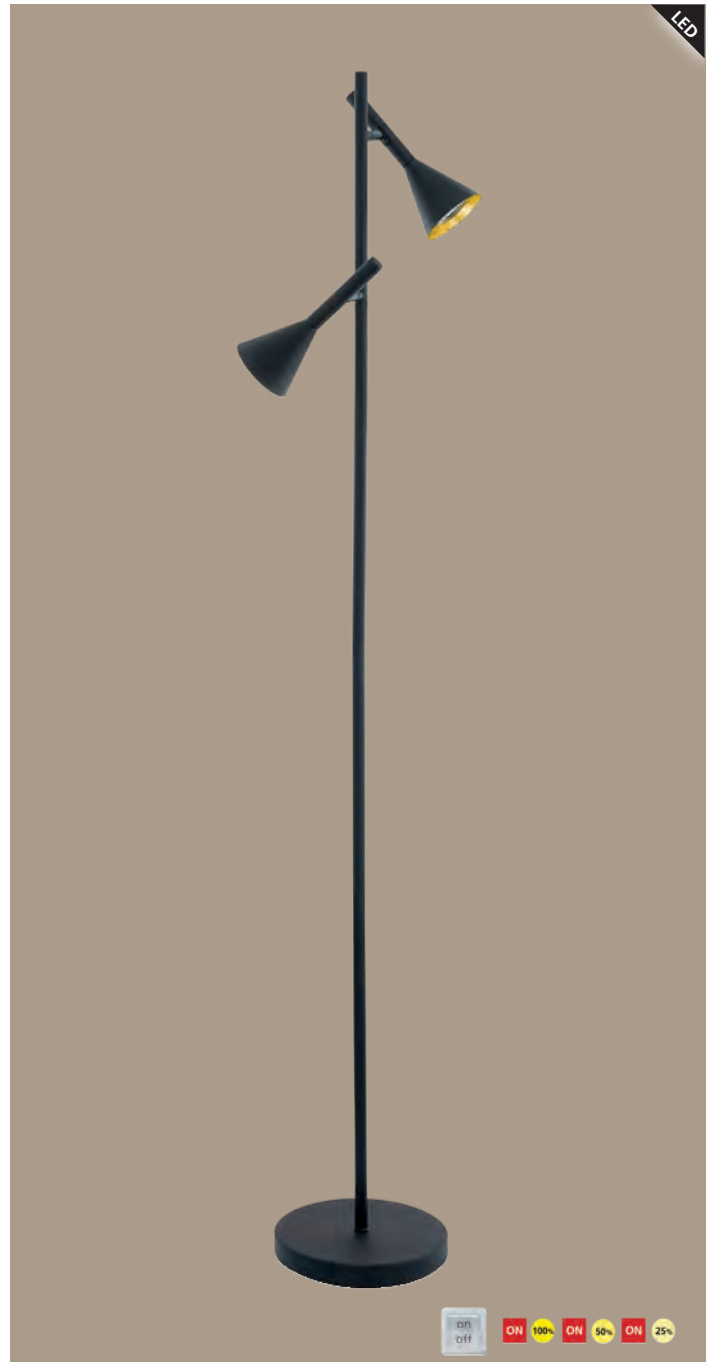

97806N CORTADERAS

floor luminaire; steel, black, gold

H 1445, Ø 250, Base: Ø 250

GU10 2x 5W 2x 400lm

9 008606 197958