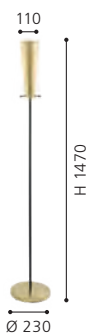

L 110, H 270, A 150

97654N PINTO GOLD

table luminaire; steel, black, gold / glass, clear, gold

H 500, 110, Base: Ø 155

97655N PINTO GOLD

floor luminaire; steel, black, gold / glass, clear, gold

H 1470, 110, Base: Ø 230