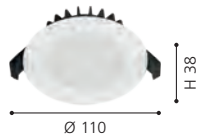

203906N ROYSTAR

recessed luminaire; plastic, aluminium, white flat face

3000K | 4000K | 5000K

H 38, Ø 110

LED 9W	CCT 1000lm	100°	Ø 90mm
IP 44	IC-4	DIP SWITCH