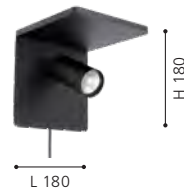

L 180, H 180, A 210