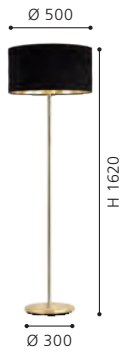

39228N DOLORITA

floor luminaire; steel, brass / fabric, black, gold

H 1620, Ø 500, Base: Ø 300

E27

3x 60W

9 008606 194766

39226N