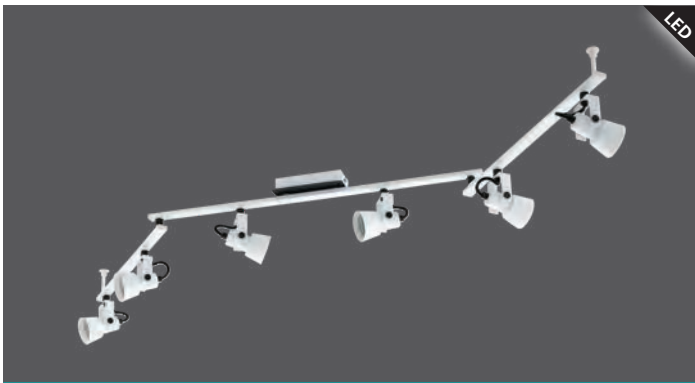

203434 TRILLO

spot; steel, white, black

L 1585, B 70

- GU10
- 6x 5W
- neutral WHITE
  6x
  400lm

9 008606 187447