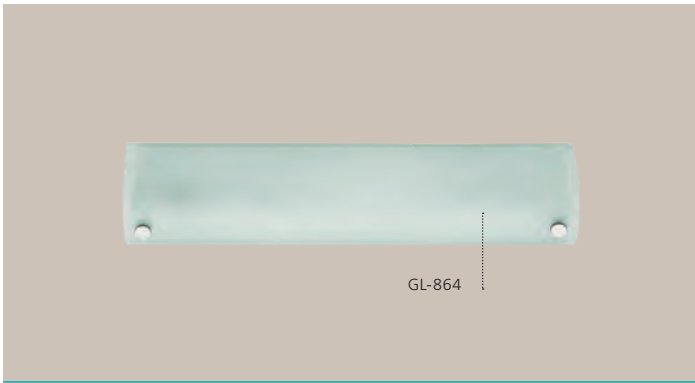

85338 MONO

wall luminaire; steel, chrome / satin glass, white

85339 MONO

wall luminaire; steel, chrome / satin glass, white

L 340, B 70, A 65

L 590, B 70, A 65