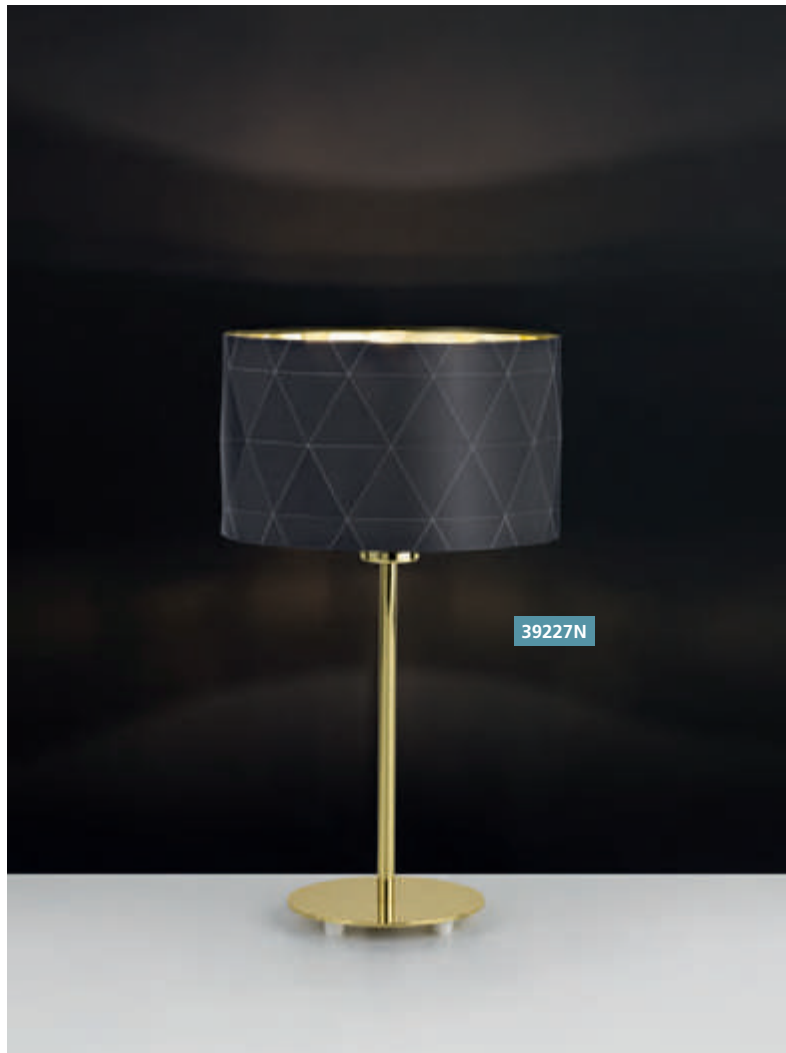

39228N DOLORITA

floor luminaire; steel, brass / fabric, black, gold

H 1620, Ø 500, Base: Ø 300

E27 3x 60W

9 008606 194766

39227N DOLORITA

table luminaire; steel, brass / fabric, black, gold

H 455, Ø 250, Base: Ø 150

E27 1x 60W

9 008606 194759

39227N