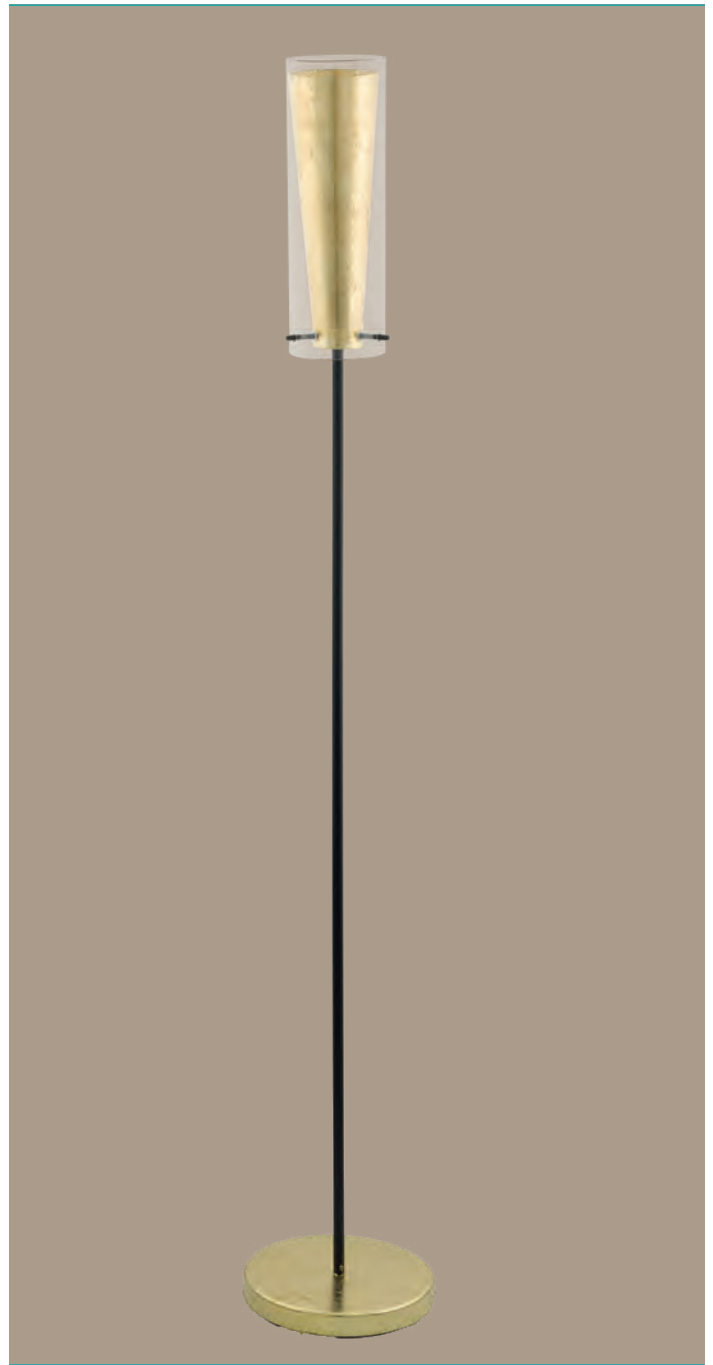

97655N PINTO GOLD

floor luminaire; steel, black, gold / glass, clear, gold

H 1470, Ø 110, Base: Ø 230