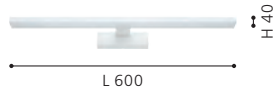

203424 PANDELLA 1

mirror luminaire; aluminium, plastic, white / plastic, white

L 600, H 40, A 120

11 W 1350lm

IP44

203425 PANDELLA 1

mirror luminaire; aluminium, plastic, white / plastic, white

L 780, H 40, A 120

14 W 1700lm

IP44

203938 PANDELLA 1

mirror luminaire; aluminium, plastic, white / plastic, white

L 1200, H 40, A 120

14 W 1700lm

IP44