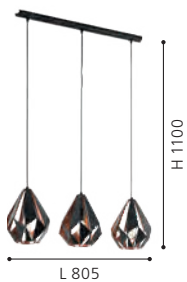

49992 CARLTON 1

wall luminaire; steel, black, copper coloured

L 205, H 330, A 220