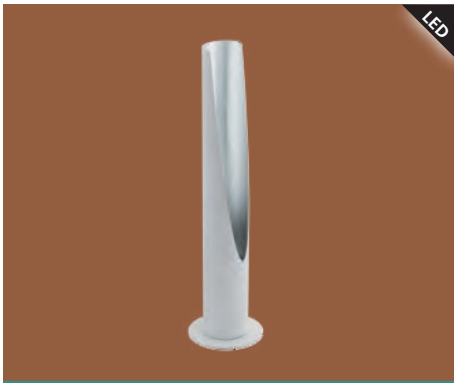

LED

97581N BARBOTTO

table luminaire; steel, white, silver

H 395, Ø 60, Base: Ø 100

- GU10
- 1x 5W
- warm WHITE
  1x
  400lm

9 008606 190881