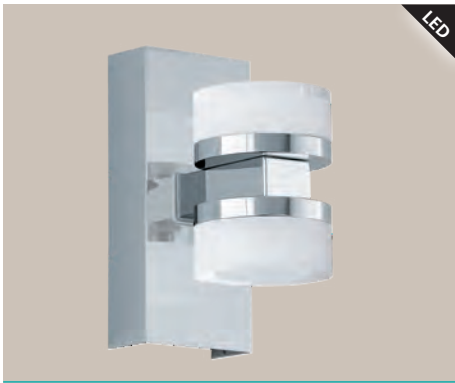

96541 ROMENDO 1

wall luminaire; steel, chrome / plastic, clear, satined

L 70, H 155, A 120

2x 7,2W   2x   IP44
                 570lm

9 002759 965419