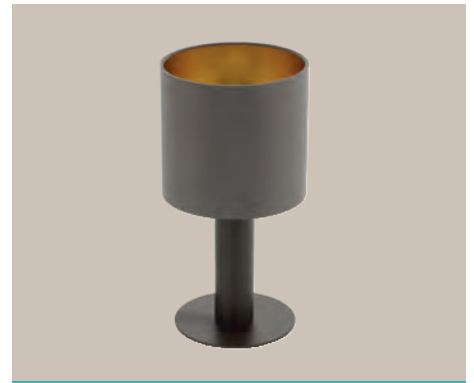

97686N CONCESSA 1

table luminaire; steel, dark brown / fabric, cappuccino, gold

H 300, Ø 160, Base: Ø 140