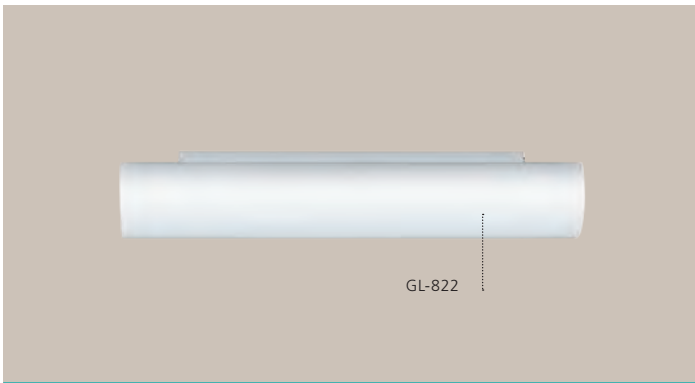

83406 ZOLA

wall luminaire; steel / glass opal-matt, white

83405 ZOLA

wall luminaire; steel / glass opal-matt, white

L 390, B 80

L 570, B 80