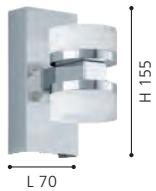

96542 ROMENDO 1

wall luminaire; steel, chrome / plastic, clear, satined

L 300, H 70, A 125

2x 7,2W   2x   IP44
                 570lm