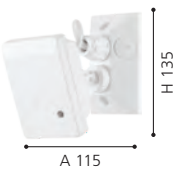

180°, 18 m
10 sec. - 30 min.

204529 DETECT ME 7

motion detector; plastic, black

max: 2000W incandescent
max: 1000W fluorescent
max: 1000W LED

L 75, H 135, A 115

manual
override

IP66

microwave