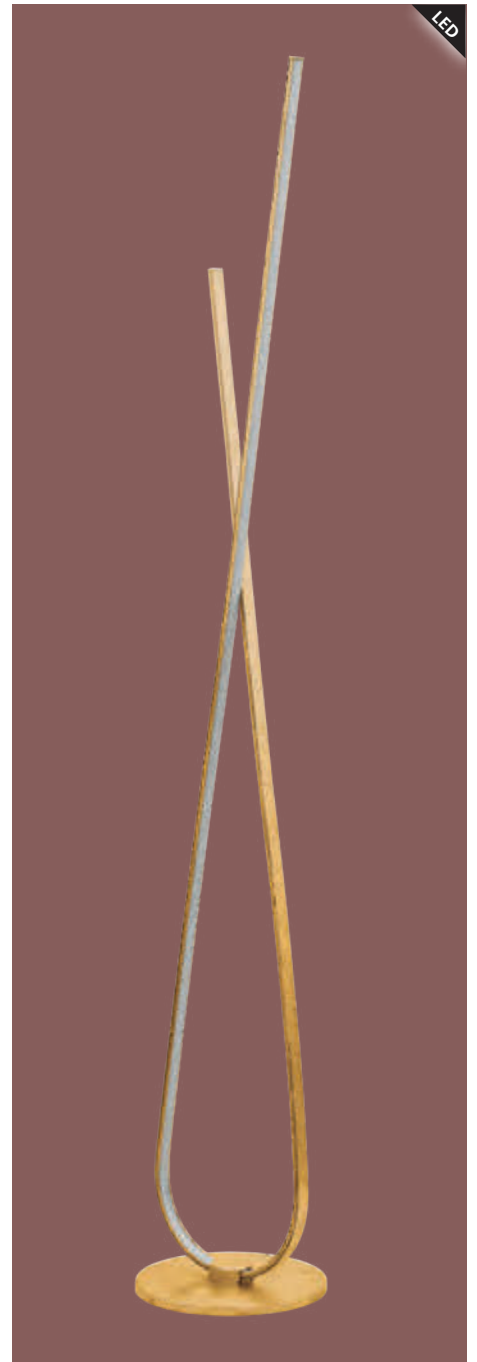

97747N MIRAFLORES

floor luminaire; aluminium, steel, gold-coloured / plastic, white

H 1410, Ø 220, Base: Ø 220

9 008606 191222

warm
WHITE