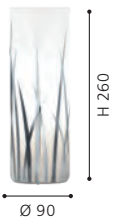

92743N RIVATO

table luminaire; glass painted, white, chrome

H 260, Ø 90