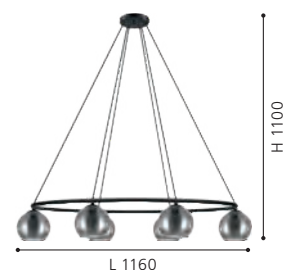

39511 ROVIGANA

pendant luminaire; steel, black / smoked glass, glass opal-matt, black-transparent, white

H 1210, Ø 670