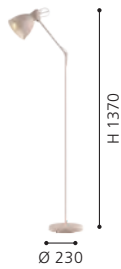

49087N PRIDDY-P

floor luminaire; steel, pastel apricot

49098N PRIDDY-P

floor luminaire; steel, pastel light green

49471N PRIDDY

floor luminaire; steel, black, white

H 1370, Base: Ø 230

E27 1x 40W

9 008606 191031

H 1370, Base: Ø 230

E27 1x 40W

9 008606 191055

H 1370, Base: Ø 230

E27 1x 40W

9 008606 153831