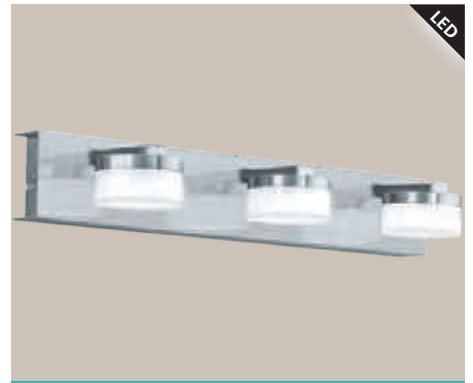

96543 ROMENDO 1

wall luminaire; steel, chrome / plastic, clear, satined

L 450, H 70, A 125

3x 7,2W   3x   IP44
                 570lm

9 002759 965433