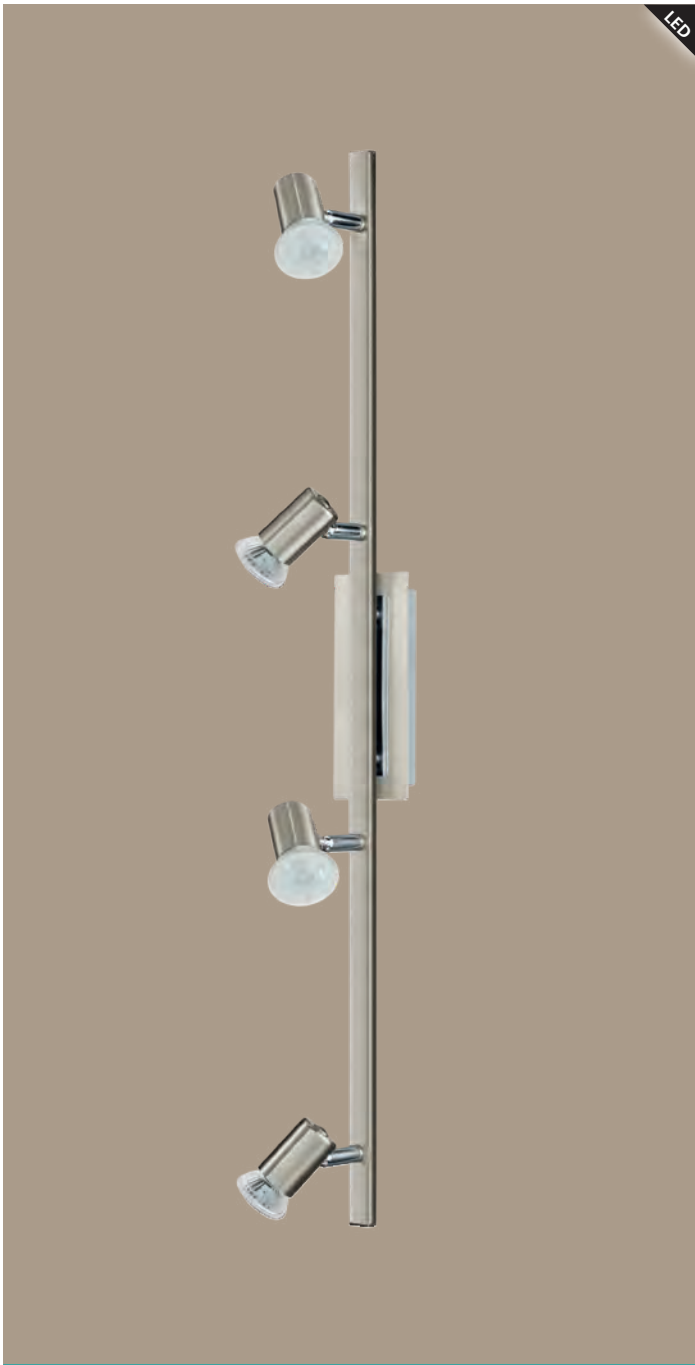

LED

201231 ROTTELO

spot; steel, satin nickel, chrome

L 780, B 70

GU10 4x 5W 4x 400lm

9 008606 138135