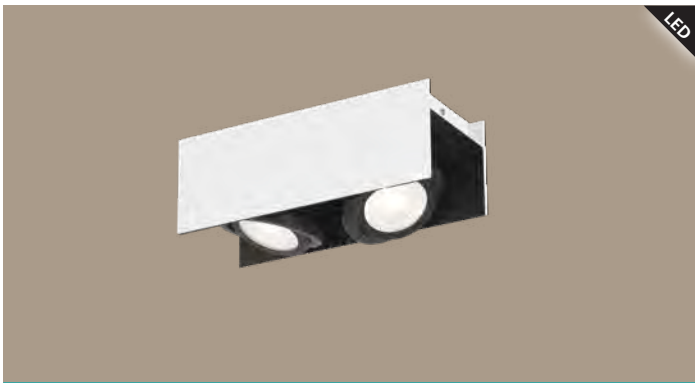

LED

39316 VIDAGO

ceiling luminaire; aluminium, steel, white, black

L 310, B 130, H 110

LED
warm WHITE

2x 5,4W   2x
510lm

9 002759 393168

warm WHITE