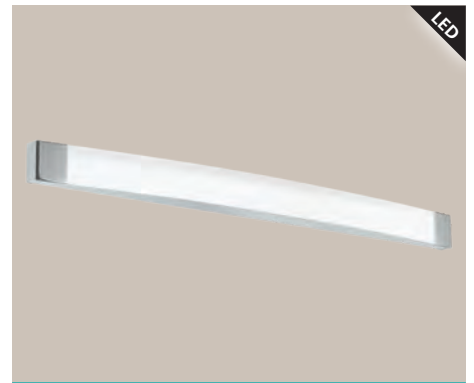

97718 SIDERNO

mirror luminaire; steel, chrome / plastic, satined

L 350, B 60, A 55

8,3W 900lm

97719 SIDERNO

mirror luminaire; steel, chrome / plastic, satined

L 580, B 60, A 65

16W 1700lm