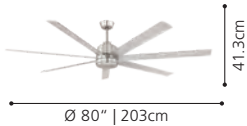

202965 TOURBILLION 80

80" | 203cm DC industrial ceiling fan

Material Housing: Steel, brushed nickel
Material Blades: Aluminium, brushed

5 Speed remote with timer

Airflow: 17,500m³/Hr, 291.67m³/Min.

2 Downrods Included: 8"/20cm & 24"/60cm