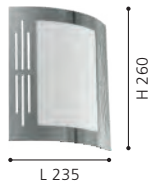

88142N CITY

wall luminaire; stainless steel, acrylic, opal

L 235, H 260, A 90