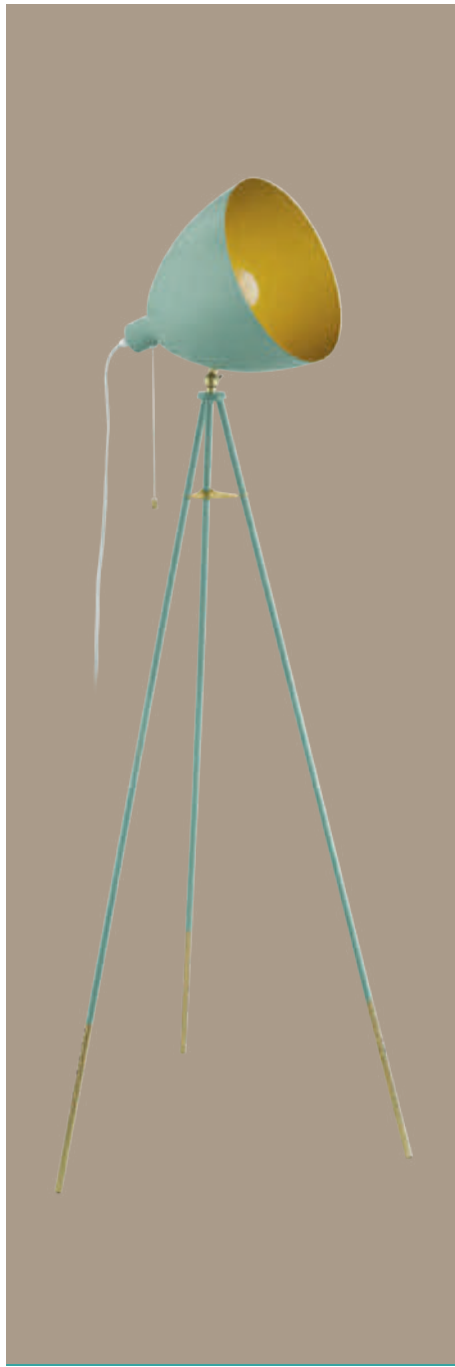

49048N CHESTER-P

floor luminaire; steel, pastel dark green, gold