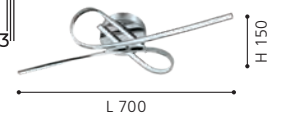

9 002759 963293

98494 SPADAFORA

ceiling luminaire; aluminium, steel, black / plastic, clear, white

L 1160, B 80, H 100

LED 21W
warm WHITE 2500lm