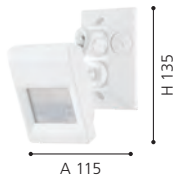

120°, 18 m
10 sec. - 30 min.

204527 DETECT ME 7

motion detector; plastic, black

max: 2000W incandescent
max: 1000W fluorescent
max: 1000W LED

L 75, H 135, A 115

manual
override

IP66

passive
infrared