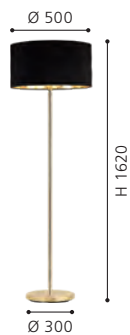

39227N DOLORITA

table luminaire; steel, brass / fabric, black, gold

H 455, Ø 250, Base: Ø 150

E27 1x 60W

9 008606 194759