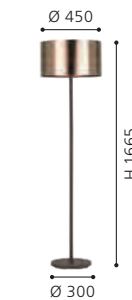

39355 SAGANTO 1

pendant luminaire; steel, brown / plastic, brown, copper

H 1100, Ø 285

9 002759 393557

39393 SAGANTO 1

pendant luminaire; steel, brown / plastic, brown, copper

H 1100, Ø 350

9 002759 393939

39356 SAGANTO 1

pendant luminaire; steel, brown / plastic, brown, copper

H 1100, Ø 450

9 002759 393564

39357 SAGANTO 1

pendant luminaire; steel, brown / plastic, brown, copper

L 1030, B 250, H 1100

9 002759 393571

39394N SAGANTO 1

table luminaire; steel, brown / plastic, brown, copper

H 660, Ø 350, Base: Ø 230

9 008606 191017

39358N SAGANTO 1

floor luminaire; steel, brown / plastic, brown, copper

H 1665, Ø 450, Base: Ø 300

9 008606 191000