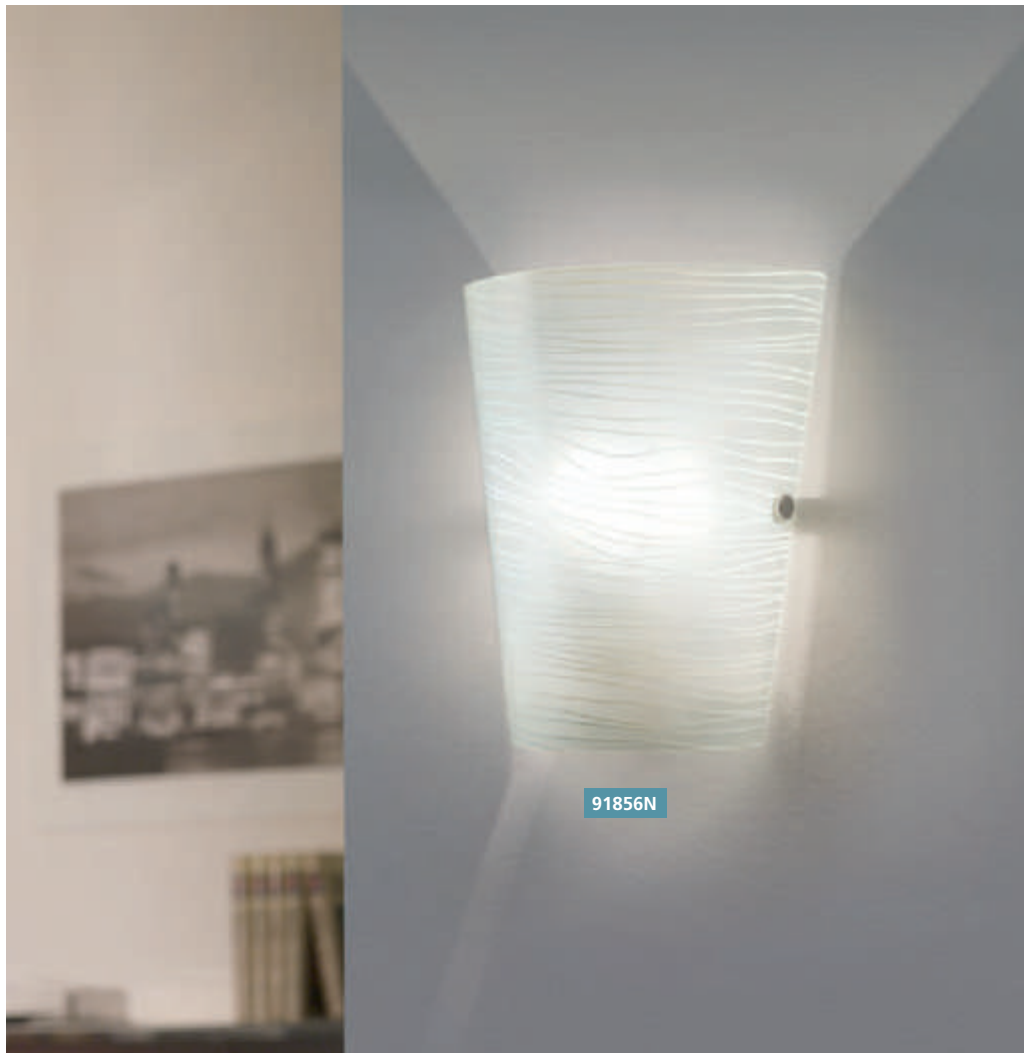

84028N GRAFIK

wall / ceiling luminaire; steel, silver / satin glass, white

L 180, H 210, A 85

84026 GRAFIK

wall / ceiling luminaire; steel, silver / satin glass, white

L 280, H 290, A 90

83119 NEMO

wall luminaire; steel, satin nickel / glass opal-matt, white

L 150, H 320, A 95

91856N CAPRICE

wall luminaire; steel, chrome / satin glass, white with decor

L 185, H 230, A 15