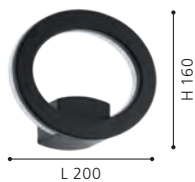

96274 EMOLLIO

wall luminaire; cast aluminium, white / plastic, white

L 200, H 160, A 80

LED

10W

warm
WHITE

1000lm

IP44

9 002759 962746

96275 EMOLLIO

wall luminaire; cast aluminium, anthracite / plastic, white

L 200, H 160, A 80

LED

10W

warm
WHITE

1000lm

IP44

9 002759 962753