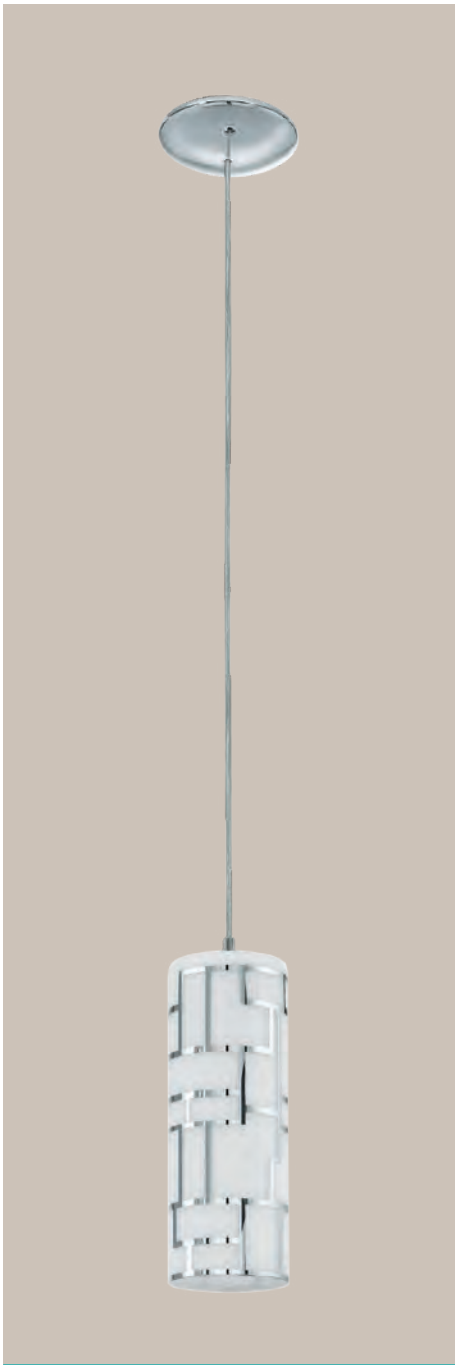

L 180, H 250, A 80

92743N RIVATO

table luminaire; glass painted, white, chrome

H 260, Ø 90

92742

92562 BAYMAN

pendant luminaire; steel, chrome / glass with decor, white, chrome

B 105, H 1100