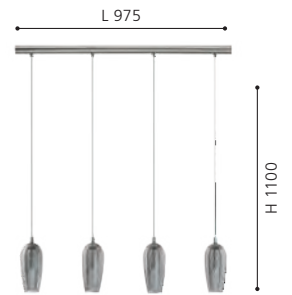

H 175, Ø 195

96344 FARSALA

pendant luminaire; steel, satin nickel / smoked glass, granilla, black-transparent, clear

L 975, B 100, H 1100

 G9 4x 3 W 4x
 360 lm

96345 FARSALA

pendant luminaire; steel, satin nickel / smoked glass, granilla, black-transparent, clear