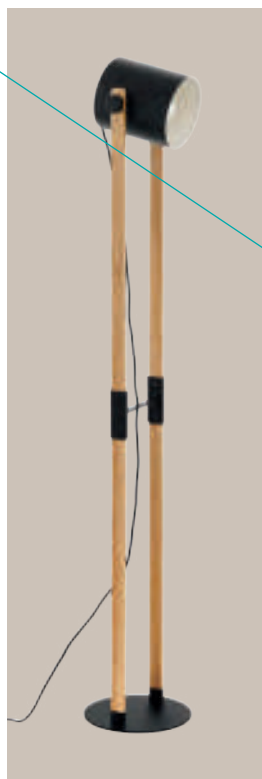

LEGEND

BOX LAYOUT

DESCRIPTION

The product description is composed as follows:
luminaire type; enclosure material, enclosure colour / glass or shade material, glass or shade colour

BUTTONS

LED Lightcolour

Colour Rendering Index

CRI
>90

Bulb included

Sensor included

ARTICLE NUMBER

SERIES NAME

43045 HORNWOOD
pendant luminaire; steel, black, creme / wood

L 780, B 210, H 1100