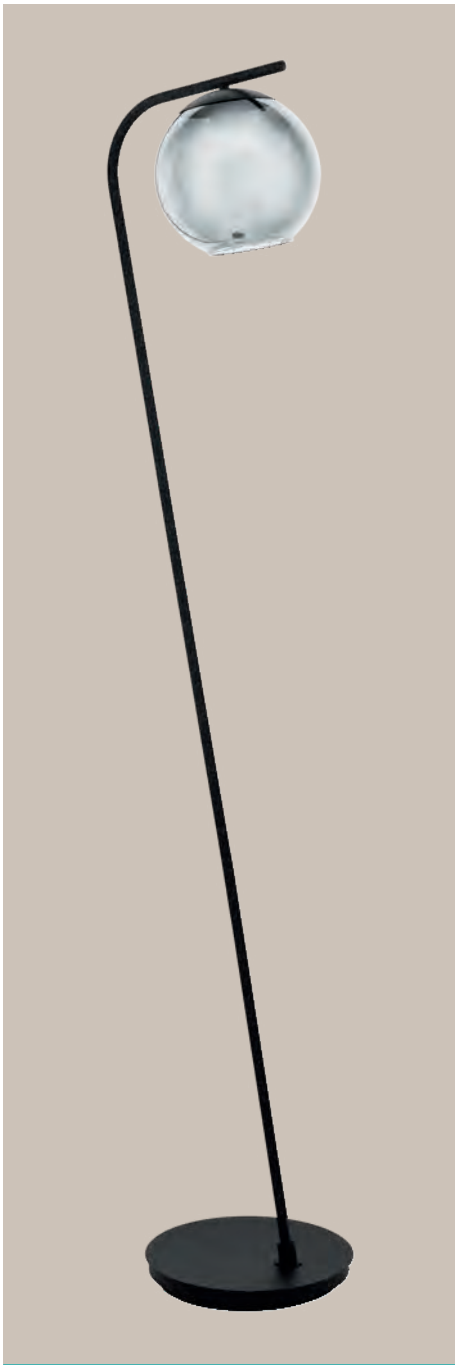

98453N TERRIENTE

floor luminaire; steel, black / glass vaporized, black-transparent