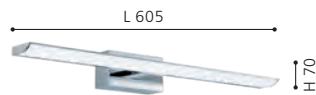

L 900, B 40, H 65

24W 2270lm

IP44

94613 TABIANO

mirror luminaire; steel, chrome / plastic, white

L 605, H 70, A 130

9.6W 900lm

201965 TABIANO