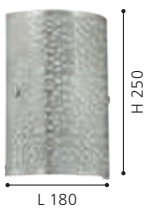

92564N BAYMAN

wall luminaire; steel, chrome / glass with decor, white, chrome

L 180, H 250, A 80