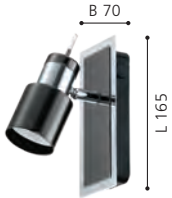

LED

200671 DAVIDA 1

spot; steel, nickel-nero

L 165, B 70

9 008606 125586

LED

200674 DAVIDA 1

spot; steel, nickel-nero

L 780, B 70

9 008606 125616

LED

200672 DAVIDA 1

spot; steel, nickel-nero

L 390, B 70

9 008606 125593

LED

200673 DAVIDA 1

spot; steel, nickel-nero

L 580, B 70

9 008606 125609