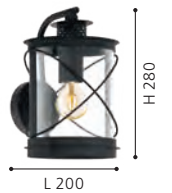

94843 HILBURN

wall luminaire; zinc-plated steel, black / plastic, transparent

L 200, H 280, A 200