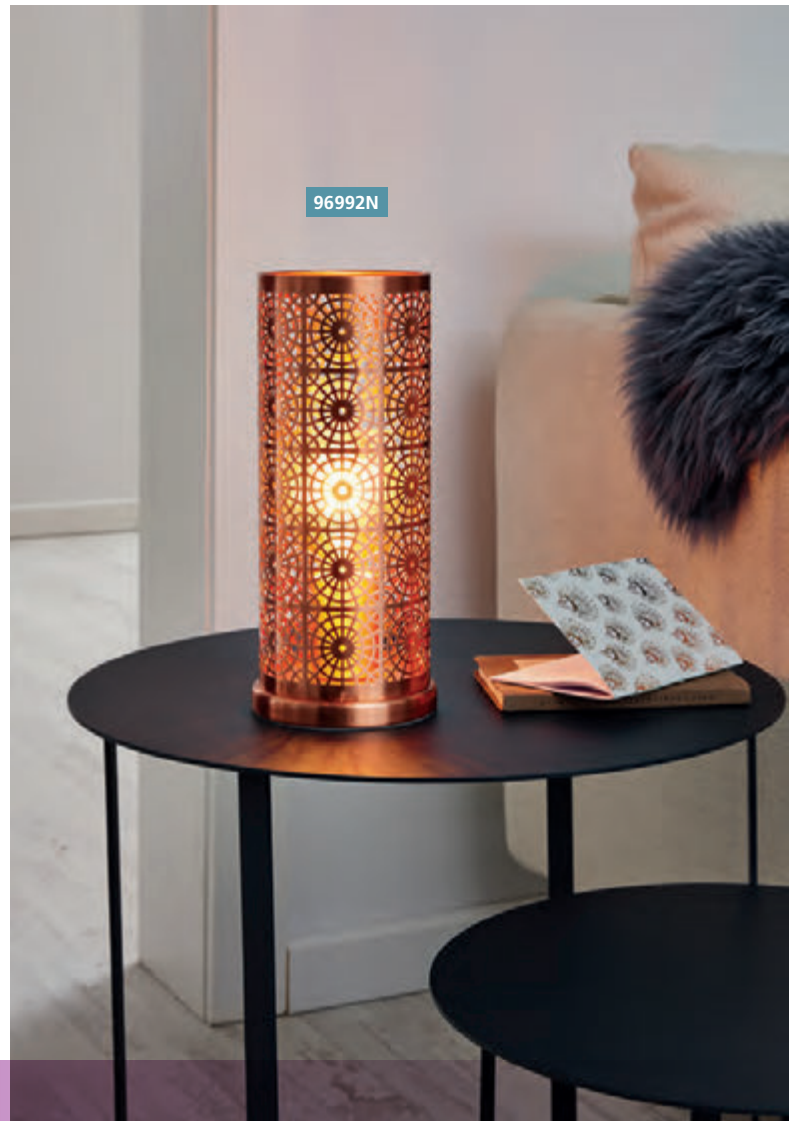

96991N BOCAL

table luminaire; steel, brass-matt

H 280, Ø 110

E27 1x 42W

9 008606 174034

96993N BOCAL

table luminaire; steel, black

H 280, Ø 110

E27 1x 42W

9 008606 174058

96992N BOCAL

table luminaire; steel, brushed copper

H 280, Ø 110

E27 1x 42W

9 008606 174041

96992N