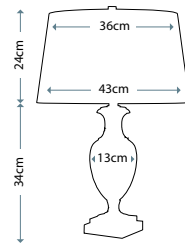

ANTONIA
ANTONIA/TL

Clear Crystal Glass table lamp with a rounded vase shape. Includes a Silver sheer fabric shade with a Silver Metallic card lining, and Polished Nickel finial.

Max. Wattage: 1 x 60W E27