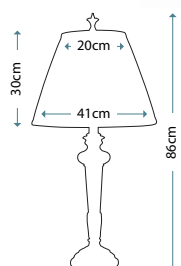

EMPIRE
SF/EMPIRE

Zinc cast table lamp with Roman Bronze finish, including Ivory Shadow side pleat shade.

Max. Wattage: 1 x 60W E27