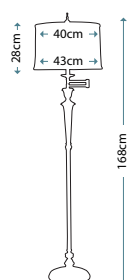

ARLINGTON BB
SF/ARLINGTON BB

Zinc cast swing arm floor lamp with Burnished Brass finish, including Off-white Camelot shade.

Max. Wattage: 1 x 60W E27