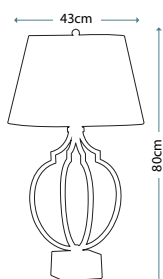

GRANDEUR

FE/GRANDEUR TL

Ebonised Silver Leaf/Black table lamp including Classic Grey linen on hardback shade.

Max. Wattage: 1 x 60W E27