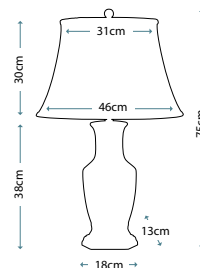

BLUE HEXAGON VASE
BLUE HEX/TL

Blue and White Chinese Porcelain table lamp with a hexagonal shape and floral pattern. Fitted with a wooden base, White polycotton empire shade, and Satin Nickel finial.

Max. Wattage: 1 x 60W E27