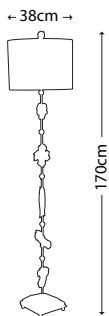

FRAGMENT SILVER FLOOR LAMP
FB/FRAGMENT/FL-S

Silver leaf with amber glaze sets off a drum shade, stepped base and stem studded silhouettes of a torso, cross and face cast from original pieces of ancient stonework fragments.

Max. Wattage: 1 x E27 100W
© Paul Grüer