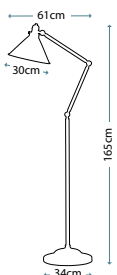

PROVENCE

PV/FL PN

Using a blend of brass and steel components, this floor lamp has a Polished Nickel finish.

Max. Wattage: 1 x 100W E27

PROVENCE

PV/FL OB

Using a blend of brass and steel components this floor lamp has an Old Bronze finish.

Max. Wattage: 1 x 100W E27

PROVENCE

PV/FL AB

Using a blend of brass and steel components this floor lamp has an Aged Brass finish.

Max. Wattage: 1 x 100W E27