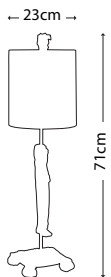

CARYATID

Silver - FB/CARYATID-S
Gold - FB/CARYATID-G

Table lamp with stacked base on swirl feet, with a sculpted gold or silver leaf metal stem influenced by 18th century caryatid elements. An amber glaze adds richness to the gold or silver shade.

Max. Wattage: 1 x E27 60W
© Paul Grüber