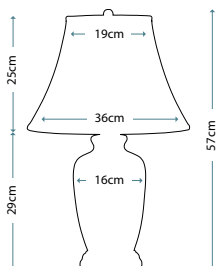

BLUE GINGER JAR
BLUE G JAR/TL

Blue and White Chinese Porcelain table lamp reminiscent of traditional ginger jars. Fitted with a wooden base, White polycotton empire shade, and Satin Nickel finial.

Max. Wattage: 1 x 60W E27