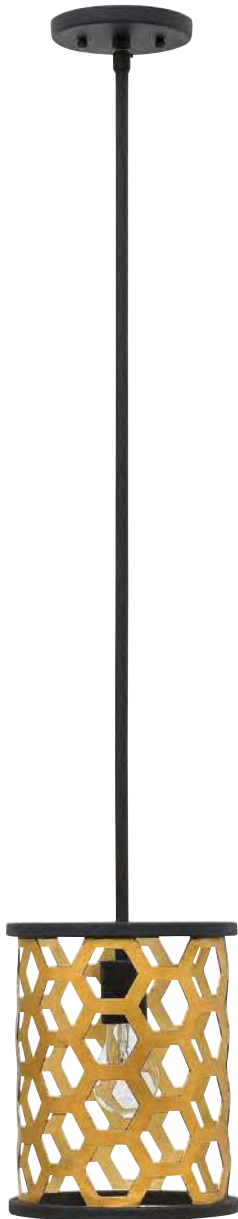

HK/FELIX/MP