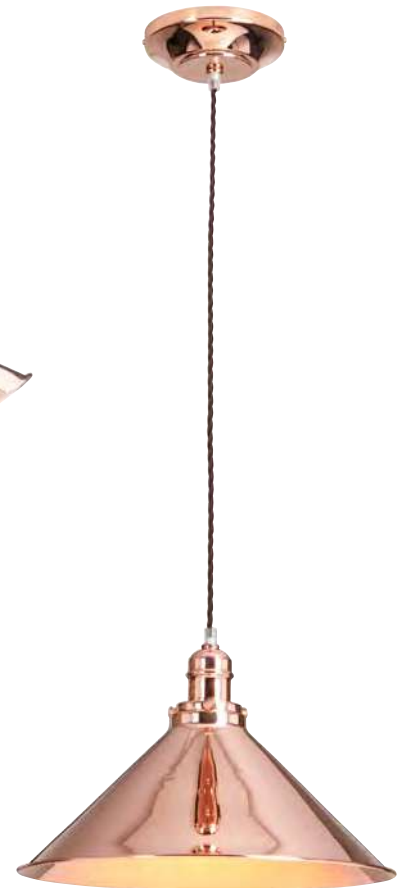

PV/SP CPR

Code	Description	Height	Width	Min. Drop	Max. Drop	Projection	Finish	Max. Wattage
PV/P CPR	1lt Rise and Fall Pendant	230mm	370mm	895mm	1800mm	-	Polished Copper	1 x 100W E27
PV/SP CPR	1lt Single Pendant	230mm	370mm	280mm	2000mm*	-	Polished Copper	1 x 100W E27
PV/TL CPR	Table Lamp	660mm	223mm	-	-	-	Polished Copper	1 x 60W E27
PV1 CPR	1lt Wall Light	280mm	210mm	-	-	360mm	Polished Copper	1 x 60W E27

* Supplied with 1693mm of cord.