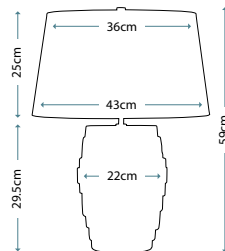

NEPTUNE

NEPTUNE/TL

Ceramic table lamp with Blue Reactive Glaze and Polished Nickel accents. Includes a Silver sheer fabric shade with silver card lining.

Max. Wattage: 1 x 60W E27