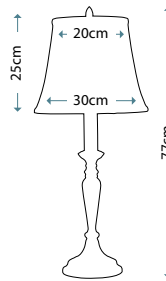

RYE
SF/RYE

Zinc cast buffet lamp with Antique Brass finish, including Ivory Shadow shade.

Max. Wattage: 1 x 60W E27