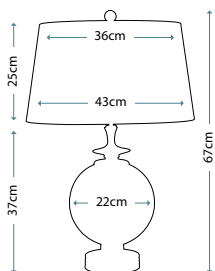

CLARA
CLARA/TL

Ceramic table lamp with a Cream speckled glazed orb and metallic painted ceramic base and stem. Includes a Brown faux silk shade with gold card lining.

Max. Wattage: 1 x 60W E27