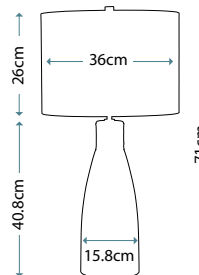

HAMMERSMITH
HAMMERSMITH/TL

This Taupe tapered ceramic vase is decorated with a brown leather and Brass equestrian style strap. Completed with a Brown faux silk cylinder shade and Aged Brass finial.

Max. Wattage: 1 x 60W E27