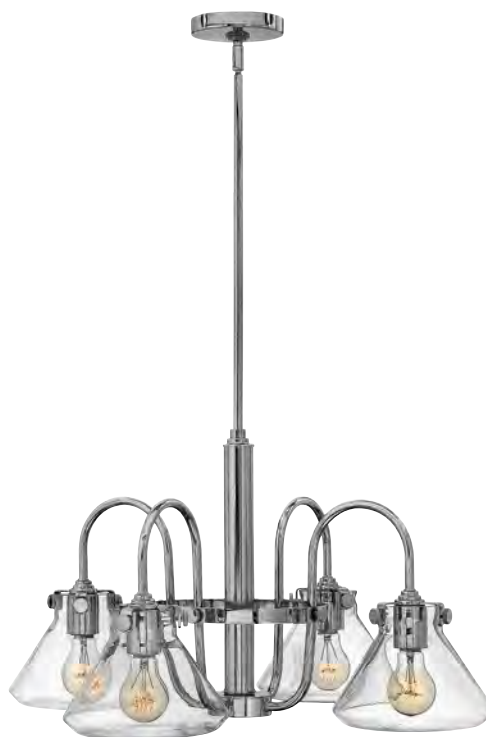

HK/CONGRES4/A CM