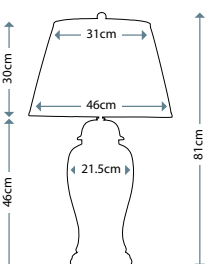

IVORY CRACKLE LARGE
IVORY CRA LG/TL

Large Chinese Porcelain table lamp with a traditional ginger jar shape and ivory crackle glaze. Fitted with a wooden base, Cream polycotton knife pleat shade, and Aged Brass finial.

Max. Wattage: 1 x 60W E27