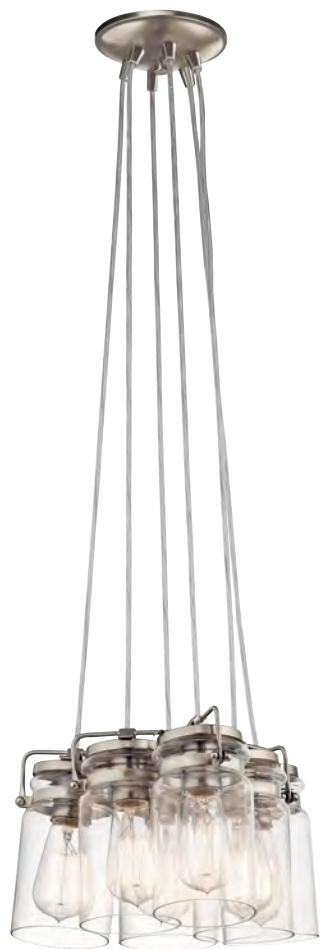

The vintage style of the Brinley collection gives a beautifully modern treatment to the familiarity and comfort of canning jars. Used in groups or stand-alone, the Brinley collection is a new touch of home, finished in either Brushed Nickel or Olde Bronze.

KL/BRINLEY6 NI