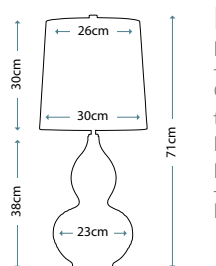

LAPIS GOURD
LAPIS GOURD/TL

Ceramic table lamp with a ridged texture, Blue Reactive Glaze and Polished Nickel accents. Includes a Light grey faux silk hard-backed shade.

Max. Wattage: 1 x 60W E27