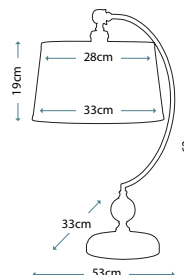

JENKINS
QZ/JENKINS/TL PN

Table lamp in Polished Nickel finish, including Cream linen hardback shade.

Max. Wattage: 1 x 100W E27