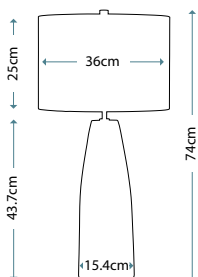

BURNT OAK
BURNT OAK/TL

A Matt Graphite tapered vase with a striking Burnt Orange and Graphite glaze. Completed with an Ivory polycotton drum shade and Polished Nickel finial.

Max. Wattage: 1 x 60W E27