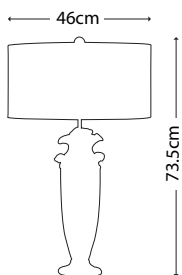

BIENVILLE

FB/BIENVILLE/TL

Table lamp featuring a gold and silver body, topped by an oversized cylindrical gilded shade.

Max. Wattage: 1 x E27 100W
© Benjamin Burts