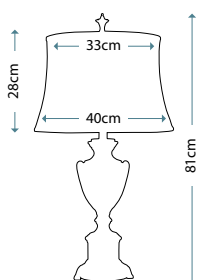

CITY HALL
SF/CITY HALL

Zinc cast table lamp with Smoked Umber finish, including Off-white silk Shantung shade.

Max. Wattage: 1 x 60W E27