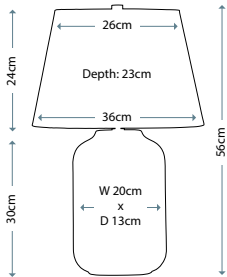

Max. Wattage: 1 x 60W E27

MUSE TURQUOISE
MUSE/TL TURQSE

Ceramic table lamp with a diamond sculpted pattern and Turquoise Reactive Glaze. Includes a Light Grey oval hard-backed shade.

Max. Wattage: 1 x 60W E27