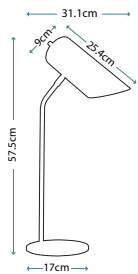

QUINTO GREY TABLE LAMP

QUINTO/TL GPN

A modern spin on task-style lighting, this table lamp has a Grey painted metal body and shade with Polished Nickel plated accents.

Max. Wattage: 1 x 60W E27