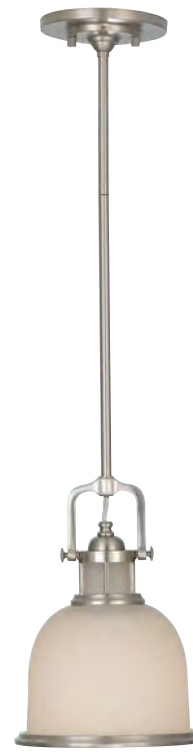

This retro industrial collection reminiscent of turn of the 19th century lighting, features a Brushed Steel finish, accented with pearl glass and a special touch of light in the open work casting above the beautifully shaped domes.

FE/PARKER/P/S BS