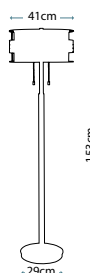

LAGUNA FL

QZ/LAGUNA/FL/A

Floor lamp with Renaissance Copper finish, including mica and mosaic tile cylinder shade.

Max. Wattage: 2 x 60W E27