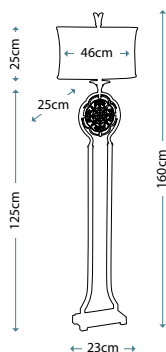

MARCELLA FL
FE/MARCELLA/FL

Floor lamp with an ornate filigree design, finished in hand applied Bronze & Gold Patina. A light gold, oval 46cm shade is included.

Max. Wattage: 1 x 60W E27