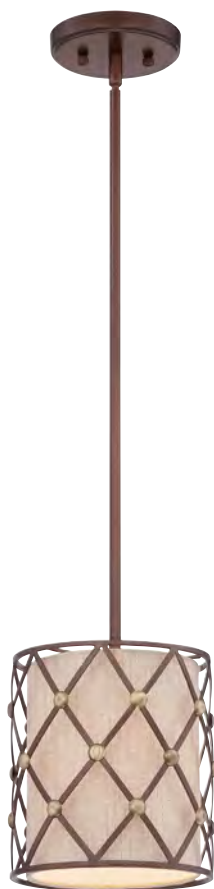

QZ/BROWNLATT/SF

QZ/BROWNLATT/P/S

QZ/BROWNLATT/P/M

QZ/BROWNLATT/P/L

Code	Description	Height	Width	Min. Drop	Max. Drop	Finish	Max Wattage
QZ/BROWNLATT/P/S	1lt Mini Pendant	229mm	203mm	305mm	1219mm*	Copper Canyon	1 x 100W E27
QZ/BROWNLATT/P/M	3lt Medium Pendant	254mm	406mm	483mm	1245mm*	Copper Canyon	3 x 100W E27
QZ/BROWNLATT/P/L	4lt Large Pendant	254mm	559mm	483mm	1245mm*	Copper Canyon	4 x 100W E27
QZ/BROWNLATT/SF	3lt Semi-Flush	279mm	432mm	-	-	Copper Canyon	3 x 100W E27