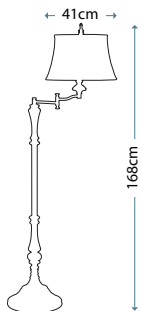

Max. Wattage: 1 x 100W E27

AUGUSTINE
FE/AUGUSTINE TL

Antique Brown table lamp including round cream colour Textured Linen Ivory soft lined shade.

Max. Wattage: 1 x 60W E27

GIBSON SWFL
FE/GIBSON SWFL

Cambridge Crackle floor lamp with a moveable swing arm, ideal for use as a reading lamp. Includes a Desert Linen fabric shade.