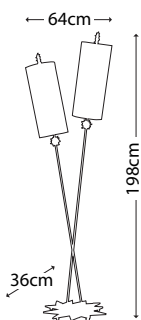

**NETTLE LUX SILVER
FLOOR LAMP**

FB/NETTLELX-S/FL

Floor lamp with jagged star shaped base, etched in gold leaf to resemble cobblestone streets. With gold leaf decorative stem finials, beige and silver leaf striped shades.

Max. Wattage: 2 x E27 60W
© Paul Grüer