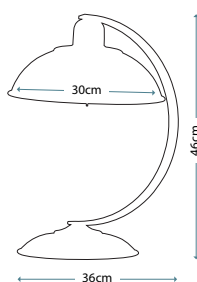

FRANKLIN CREAM
FRANKLIN CREAM

A retro bureau desk lamp finished in an Oyster White enamel paint with a Polished Chrome arch.

Max. Wattage: 1 x 60W E27