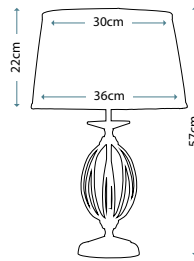

AEGEAN AB

AG/TL AB

Table Lamp featuring a hand forged steel scroll that is finished in Aged Brass. It is topped and tailed with beautiful cut glass sconces and includes an Ivory 36cm cotton Empire shade.

Max. Wattage: 1 x 60W E27