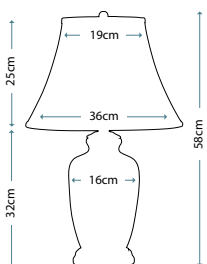

SILVER THISTLE
SILVERTHISTLE/TL

Chinese Porcelain table lamp with a Silver floral pattern over a White crackle glaze. Fitted with a wooden cap and base, White polycotton empire shade, and Satin Nickel finial.

Max. Wattage: 1 x 60W E27