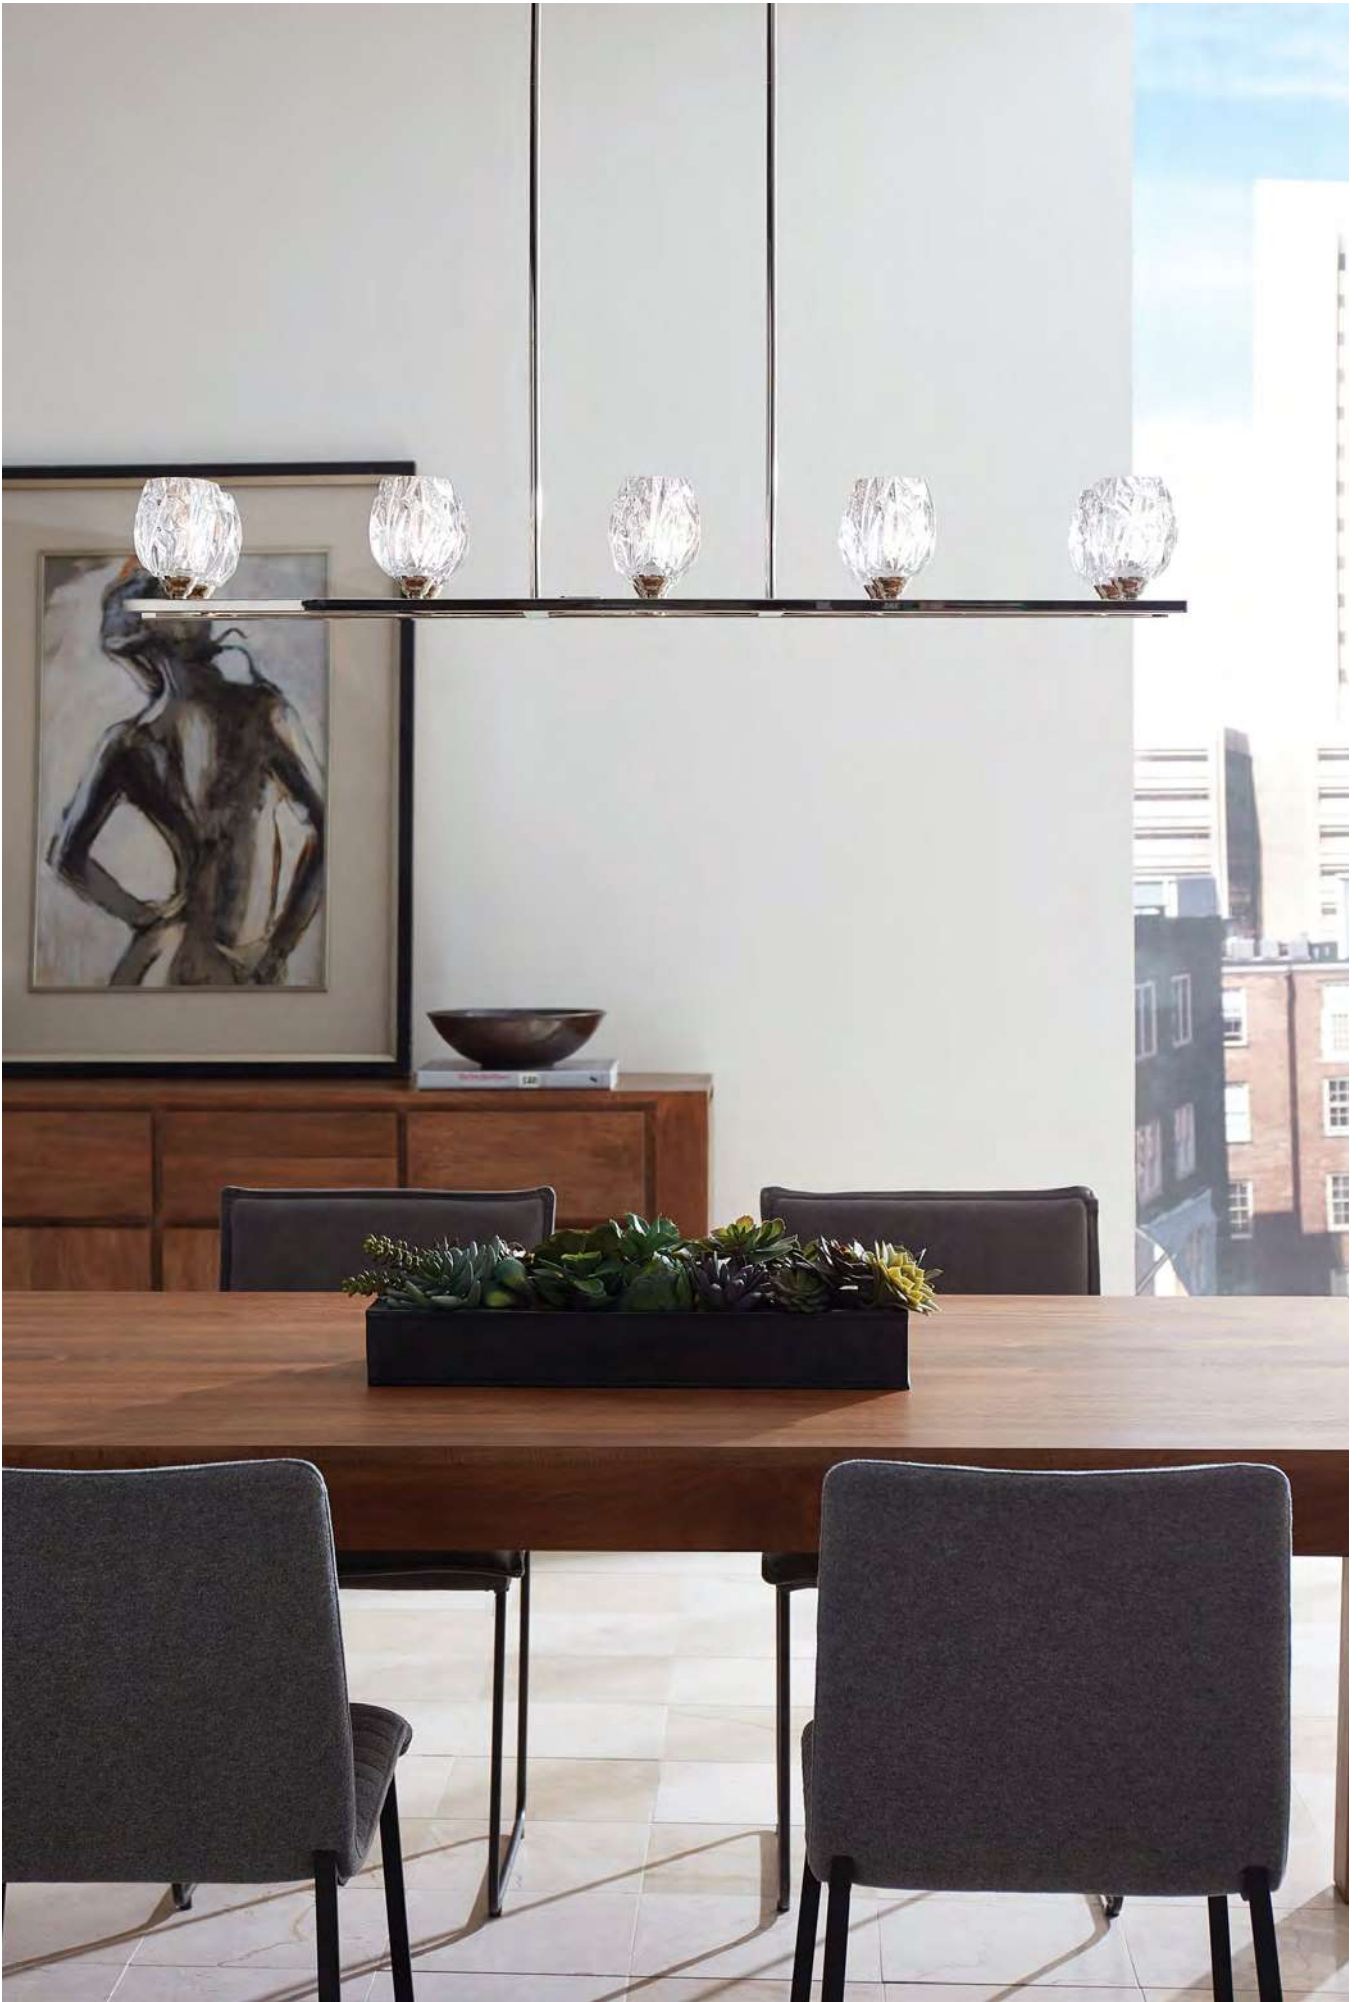

Models shown: FE/RUBIN/ISLE

The clear, faceted glass shades of the LED Rubin lighting collection serve as the central design element and add a romantic elegance and sparkle to these contemporary fixtures. A clean, sleek look is achieved with round and rectangular chandeliers which will be perfect in a foyer, living or dining room. Or a more playful, fanciful statement can be made by clustering pendants together to create a look that's reminiscent of a floral bouquet.