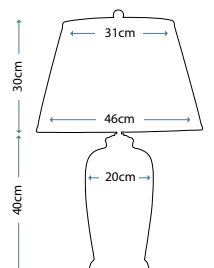

BLACK BIRDS
BLACKBIRDS/TL

Chinese Porcelain table lamp with a traditional Gold Birds pattern over a Black glaze. Fitted with a wooden base, Cream polycotton double pleat shade, and Aged Brass finial.

Max. Wattage: 1 x 60W E27