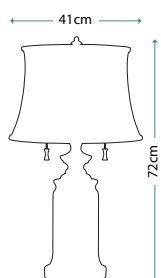

STATEROOM TL BB

FE/STATERM TL BB

Bali Brass table lamp including White cotton linen shade.

Max. Wattage: 2 x 60W E27