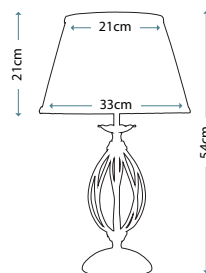

ARTISAN BLACK

ART/TL BLK

Table Lamp featuring a hand forged steel scroll that is finished in Textured Black and includes an Ivory 33cm cotton Empire shade.

Max. Wattage: 1 x 60W E27