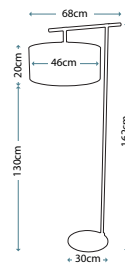

BALANCE FLOOR LAMP
BALANCE/FL WHT

Two-tone floor lamp finished in White with Polished Nickel highlights. Includes silver-lined white cylinder shade and fabric diffuser.

Max. Wattage: 1 x 100W E27