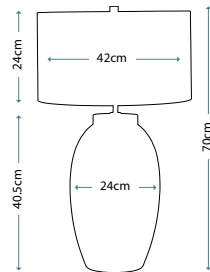

VICTOR CREAM LARGE
VICTOR LRG/TL CR

Simple large ceramic table lamp with a Cream glaze. Includes a Brown faux silk hard-backed Empire shade with gold card lining.

Max. Wattage: 1 x 60W E27