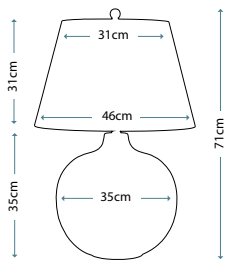

OTTOMAN
OTTOMAN/TL

Ceramic table lamp with a lightly cracked Bronze Metallic glaze. Includes a Brown faux silk hard-backed Empire shade with gold card lining.

Max. Wattage: 1 x 60W E27