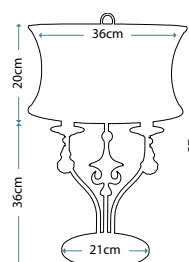

WINDSOR GRAPHITE

WINDSOR/TL GR

Table Lamp hand crafted from steel and finished in Graphite. Includes a Cream 36cm polycotton shade.

Max. Wattage: 2 x 60W E14