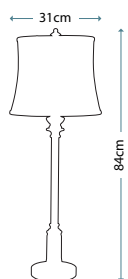

STATEROOM BL AN
FE/STATERM BL AN

Antique Nickel buffet lamp including True White cotton linen shade.

Max. Wattage: 1 x 60W E27