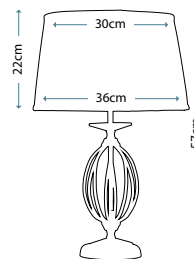

AEGEAN PN

AG/TL PN

Table Lamp featuring a hand forged steel scroll that is finished in Polished Nickel. It is topped and tailed with beautiful cut glass sconces and includes an Ivory 36cm cotton Empire shade.

Max. Wattage: 1 x 60W E27