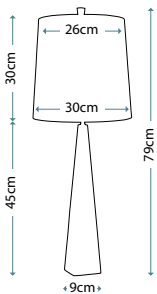

ASCENT POLISHED NICKEL TL
ASCENT/TL PN

Steel tapered column table lamp finished in Polished Nickel. Includes a Dark Grey faux silk hard-backed shade.

Max. Wattage: 1 x 60W E27