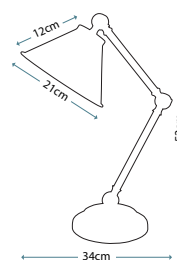

PROVENCE ELEMENT
PV ELEMENT WPN

A smaller version of the Provence Table Lamp with a twist. This table lamp has a Gloss White finish with Polished Nickel knuckle joints.

Max. Wattage: 1 x 60W E27