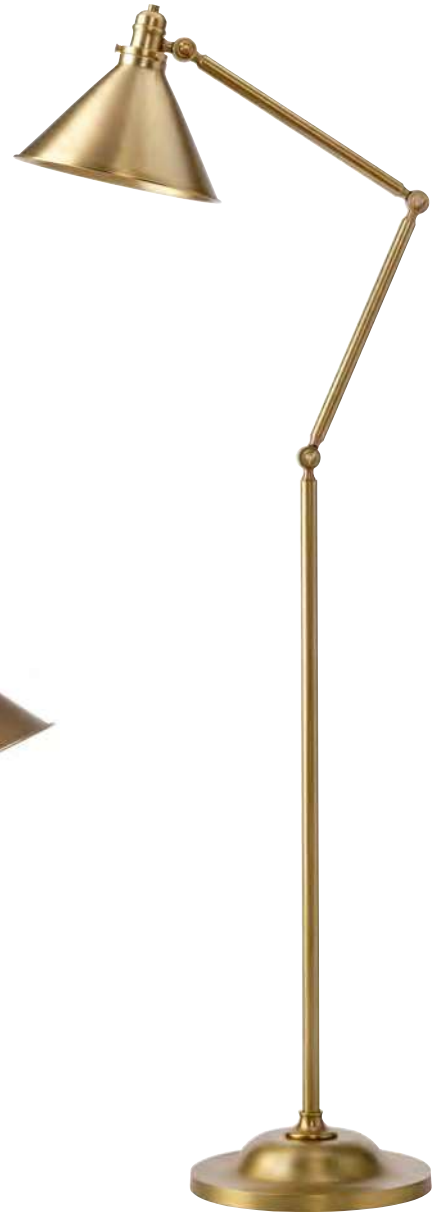

PV/FL AB

Code	Description	Height	Width	Min. Drop	Max. Drop	Projection	Finish	Max. Wattage
PV/P AB	1lt Rise & Fall Pendant	230mm	370mm	895mm	1800mm	-	Aged Brass	1 x 100W E27
PV/SP AB	1lt Pendant	230mm	370mm	280mm	2000mm*	-	Aged Brass	1 x 100W E27
PV/TL AB	Table Lamp	660mm	223mm	-	-	472mm	Aged Brass	1 x 60W E27
PV/FL AB	Floor Lamp	1673mm	343mm	-	-	580mm	Aged Brass	1 x 100W E27
PV1 AB	1lt Wall Light	275mm	210mm	-	-	340mm	Aged Brass	1 x 60W E27

*Supplied with 1693mm of cord.