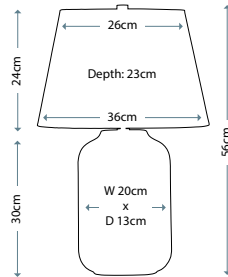

Max. Wattage: 1 x 60W E27

MUSE TURQUOISE
MUSE/TL TURQSE

Ceramic table lamp with a diamond sculpted pattern and Turquoise Reactive Glaze. Includes a Light Grey oval hard-backed shade.

Max. Wattage: 1 x 60W E27