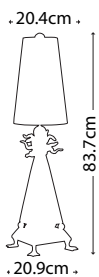

LEDA
FB/LEDA/TL

Duck-footed Gold leaf elements support a tapered Cream Patina lamp body, detailed with Silver Leaf spheres and a Gold Leaf flourishing blossom. A matching finish tapered shade and sphere finial top it off.

Max. Wattage: 1 x E27 60W
© Paul Grüer