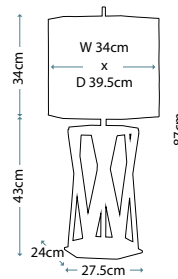

APOLLO

APOLLO/TL

Brushed Brass frame with White Marble inserts at the top and bottom, complete with a Navy Blue faux suede hexagonal shade with Gold faux silk lining.

Max. Wattage: 1 x 60W E27