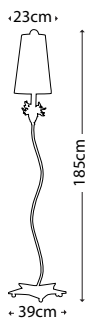

LA FLEUR FLOOR LAMP

FB/LA FLEUR/FL

Gold leaf squares simulate a New Orleans sidewalk to form the decorative plate base. Gold leaf blossom bursts from black and putty striped stem. Black and putty striped shade, topped with gold leaf ball finial.

Max. Wattage: 1 x E27 100W
© Paul Grüer