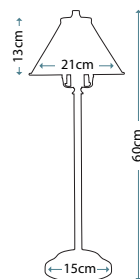

PROVENCE STICK LAMP
PV/SL PN

A simple task/buffet lamp suitable for compact spaces. Using a blend of brass and steel components this table lamp has a Polished Nickel finish.

Max. Wattage: 1 x 7W LED E14
(included)