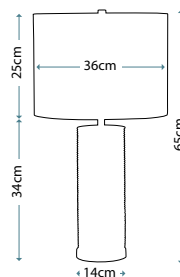

RIPPLE BLACK

RIPPLE/TL BLK

Black resin table lamp with Polished Nickel accents. Includes a Black faux linen hard-backed shade.

Max. Wattage: 1 x 60W E27