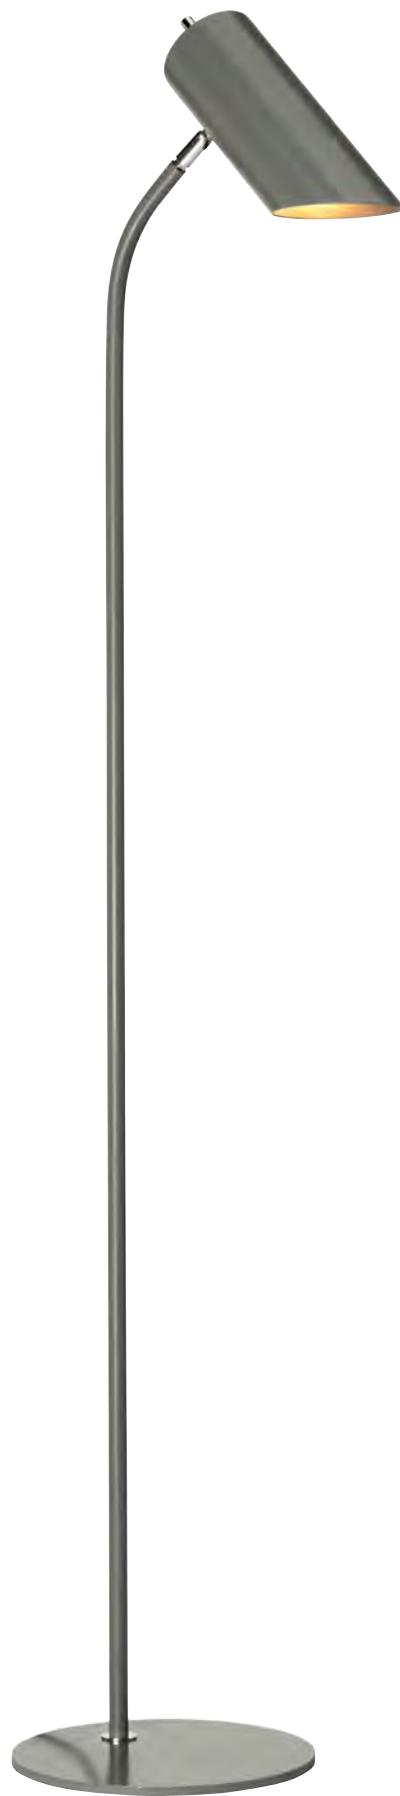

QUINTO/FL GPN

Code	Description	Height	Width	Min. Drop	Max. Drop	Depth	Finish	Max. Wattage
QUINTO6 GPN	6lt Chandelier	738mm	520mm	879mm*	1794mm	520mm	Dark Grey / Polished Nickel	6 x 60W E27
QUINTO/FL GPN	Floor Lamp	1448mm	250mm	-	-	362mm	Dark Grey / Polished Nickel	1 x 60W E27

*Supplied with 2 x 305mm & 2 x 152mm & 1 x 75mm rods.