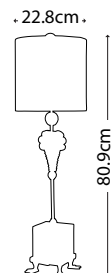

POMPADOUR X

FB/POMPADOURX/TL

Table lamp with moulded duck feet that support a square silver leaf base. Topped with a Cream and Silver Leaf cylinder shade and a pompadour-inspired finial.

Max. Wattage: 1 x 60W E27
© Paul Grüber