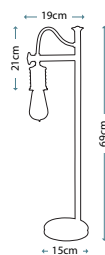

DOUILLE
DOUILLE/TL AB

Ideal for Edison style LED lamps, this vintage industrial table lamp has a ring on the lampholder for optional glass shade GS753. Finished in Aged Brass.

Max. Wattage: 1 x 60W E27