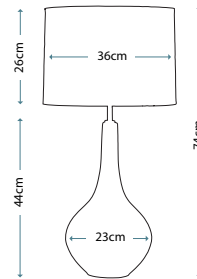

JOB
JOB/TL

Ceramic table lamp with a polished Bronze Metallic glaze. Includes a Brown faux silk hard-backed Empire shade with gold card lining.

Max. Wattage: 1 x 60W E27