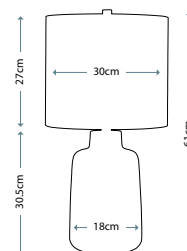

BACARI SMALL
BACARI/TL SM

Ceramic table lamp with a Blue and Grey reactive glaze. Includes a Light Grey faux silk hard-backed cylinder shade.

Max. Wattage: 1 x 60W E27