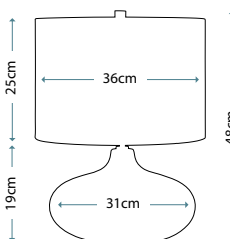

LAGUNA SMALL
LAGUNA/TL SM

Ceramic table lamp with Turquoise and Graphite reactive glaze. Includes a Cream Linen hard-backed tapered shade.

Max. Wattage: 1 x 60W E27