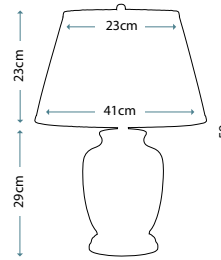

MORRIS SMALL
MORRIS/TL SMALL

Chinese Porcelain table lamp with a traditional Gold floral pattern over a Black glaze. Fitted with a wooden base, Cream polycotton knife pleat shade, and Aged Brass finial.

Max. Wattage: 1 x 60W E27