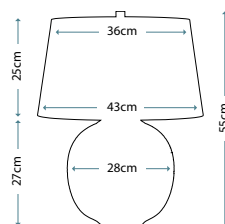

CAESAR SILVER
CAESAR/TL SIL

Hand cut ceramic table lamp with textured Silver glaze. Includes a Silver Sheer fabric hard-backed shade with silver card lining and Polished Nickel finial.

Max. Wattage: 1 x 60W E27