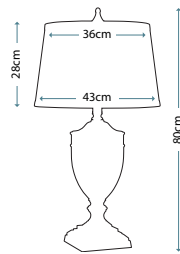

Max. Wattage: 1 x 100W E27

DENNISON PB
QZ/DENNISON PB

Glass and metal table lamp in Padian Bronze finish, including Tan hardback fabric shade with double trim.

Max. Wattage: 1 x 100W E27

CONFETTI
QZ/CONFETTI/TL