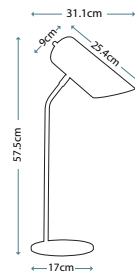

QUINTO WHITE TABLE LAMP

QUINTO/TL WAB

A modern spin on task-style lighting, this table lamp has a White painted metal body and shade with Aged Brass plated accents.

Max. Wattage: 1 x 60W E27