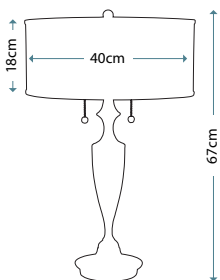

GATSBY AN
SF/GATSBY AN

Zinc cast table lamp with Antique Nickel finish, including Global White shade.

Max. Wattage: 2 x 60W E27