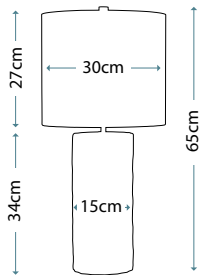

BARBICAN
BARBICAN/TL

A retro sculpted ceramic base in Graphite finish complete with a silver faux silk drum shade and Polished Nickel finial.

Max. Wattage: 1 x 60W E27