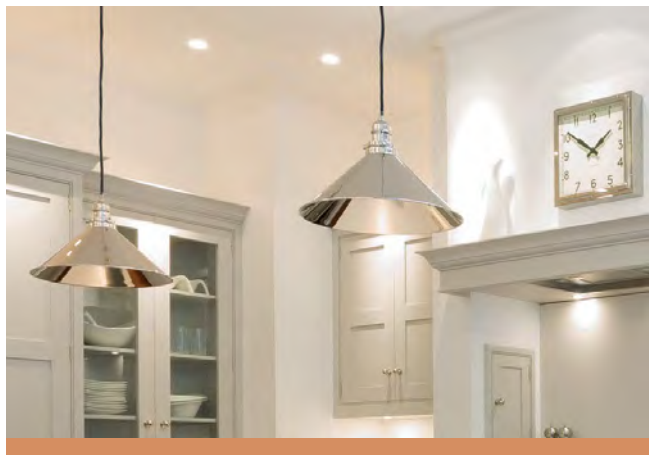

Kitchen

p392