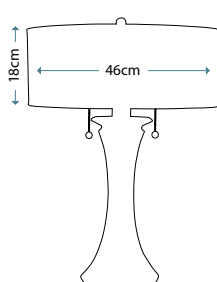

MANHATTAN
SF/MANHATTAN

Zinc cast table lamp with Polished Nickel finish, including Black Opaque/Silver foil shade.

Max. Wattage: 2 x 60W E27