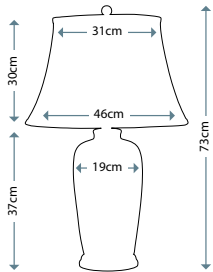

BLUE TRAD WILLOW
BLUE TRAD WP/TL

Blue and White Chinese Porcelain table lamp with traditional scenes of Chinese buildings and willow trees. Fitted with a wooden base, Cream polycotton empire shade, and Aged Brass finial.

Max. Wattage: 1 x 60W E27