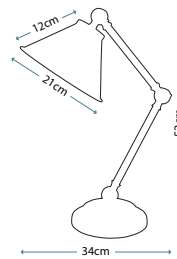

PROVENCE ELEMENT
PV ELEMENT GAB

A smaller version of the Provence Table Lamp with a twist. This table lamp has a Matt Grey finish with Aged Brass knuckle joints.

Max. Wattage: 1 x 60W E27