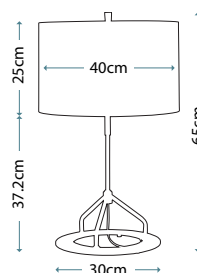

VICENZA GREY
VICENZA/TL GPN

Dark Grey tripod on a Polished Nickel base with hidden feet so the ring appears to hover above the table, complete with Grey cylinder shade that has a Metallic Silver lining and finial.

Max. Wattage: 1 x 60W E27