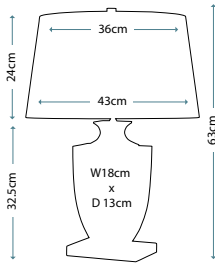

LIONA
LIONA/TL

Clear Crystal Glass table lamp with a flat vase shape. Includes a Silver sheer fabric shade with a Silver Metallic card lining, and Polished Nickel finial.

Max. Wattage: 1 x 60W E27