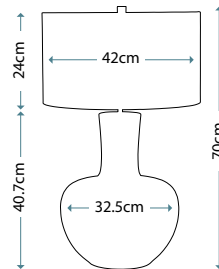

BARNSBURY
BARNSBURY/TL

A sturdy ceramic base with green stripy reactive glaze. Completed with a Brown polycotton tapered cylinder shade and Polished Nickel finial.

Max. Wattage: 1 x 60W E27