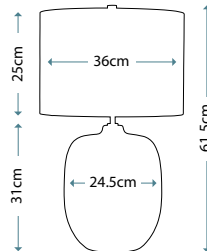

CHALK FARM
CHALK FARM/TL

A Light Grey ceramic vase that fades to Chalk White at the base. Completed with an Ivory faux silk drum shade and Polished Nickel finial.

Max. Wattage: 1 x 60W E27