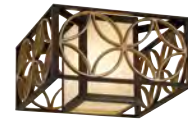

PIPER
Espresso
p97

PLANTATION
Nickel or Bronze
p335-337

PLYMOUTH
Old Bronze
p317

PROSPECT PARK
Satin Nickel / Chrome
p60

QUENTIN
Buckeye Bronze
p197

REMY (FE)
Heritage Bronze/Gold
p186

SABINA
Silver Leaf
p159