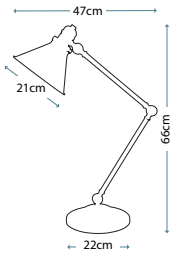

PROVENCE

PV/TL CPR

Using a blend of brass and steel components this table lamp has a Polished Copper finish.

Max. Wattage: 1 x 60W E27