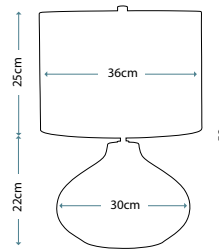

BAILEY
BAILEY/TL

Wood Effect Ceramic table lamp. Includes a Cream Linen hard-backed cylinder shade.

Max. Wattage: 1 x 60W E27