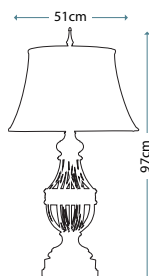

AUGUSTINE
FE/AUGUSTINE TL

Antique Brown table lamp including round cream colour Textured Linen Ivory soft lined shade.

Max. Wattage: 1 x 60W E27