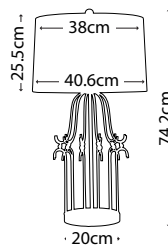

STELLA SILVER

GN/STELLA/TL SV

Distressed Silver steel frame with crystal accents on a Crystal glass base with White Linen tapered drum shade

Max. Wattage: 1 x 100W E27