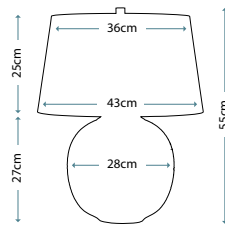

CAESAR GOLD
CAESAR/TL GOLD

Hand sculpted ceramic table lamp with textured Gold glaze. Includes a Brown faux silk hard-backed shade with gold card lining and Polished Brass finial.

Max. Wattage: 1 x 60W E27