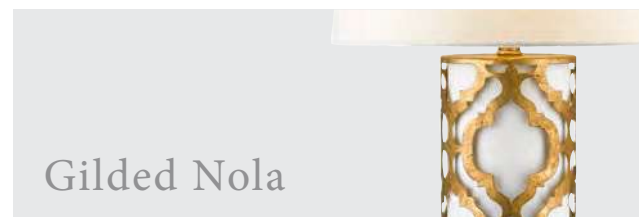

As its name implies, the designs offered by Gilded Nola are inspired by the decorative elements of the city of New Orleans. World-famous for its abundance of unique architectural styles, which reflect the city's historical roots and its multicultural heritage, New Orleans offers a plethora of inspiration around every corner.