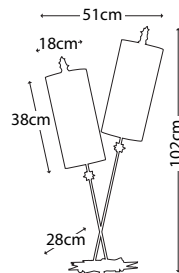

**NETTLE LUX SILVER
TABLE LAMP**

FB/NETTLELUXS/TL

Silver and cream striped shades and spiked nettle finial top this distinctive two-arm table lamp.

Max. Wattage: 2 x E27 60W
© Paul Grüer