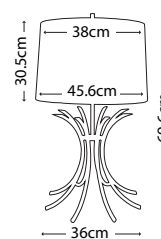

RIVERS
GN/RIVERS/TL

Distressed Gold steel frame with Cream Linen tapered drum shade

Max. Wattage: 1 x 100W E27