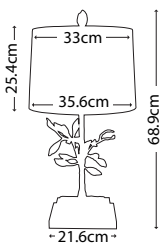

Distressed Gold steel sunburst with Quartz points on Crystal glass oblong base with Cream Linen elliptical oval shade

Max. Wattage: 1 x 100W E27

AUDUBON PARK
GN/AUDUBONPK TL

Distressed Gold cast metal tree on a Crystal glass, oblong base with Cream Linen tapered drum shade