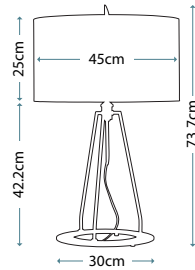

FERRARA GREY
FERRARA/TL GPG

Dark Grey legs ascend from a Polished Gold base on hidden feet so the ring appears to hover above the table, complete with a Grey polycotton cylinder shade that has a Metallic Gold lining.

Max. Wattage: 1 x 60W E27