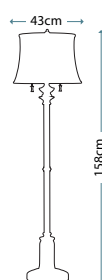

STATEROOM FL AN
FE/STATERM FL AN

Antique Nickel floor lamp including True White cotton linen shade.

Max. Wattage: 2 x 60W E27