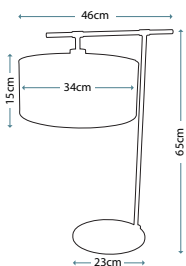

BALANCE TABLE LAMP
BALANCE/TL DBG

Dark brown painted table lamp with simple modern frame. Includes grey cylinder shade and fabric diffuser.

Max. Wattage: 1 x 60W E27