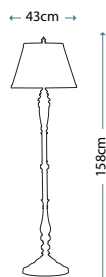

LINCOLNDALE

FE/LINCOLNDALEFL

Astral Bronze floor lamp including
Natural textured linen shade.

Max. Wattage: 1 x 60W E27