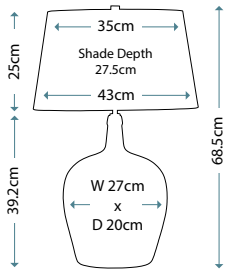

LAMBETH
LAMBETH/TL

A Sage Green and Silver matt textured vase completed with a Silver faux silk, tapered cylinder shade and Polished Nickel finial.

Max. Wattage: 1 x 60W E27