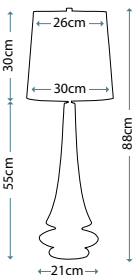

SPIN GREY

SPIN/TL GREY

Ceramic table lamp with Mid Grey Glaze and Polished Nickel accents. Includes a Dark Grey faux silk hard-backed shade.

Max. Wattage: 1 x 60W E27