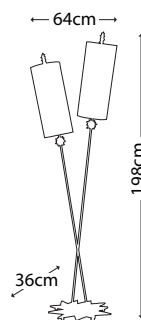

**NETTLE LUX GOLD
FLOOR LAMP**

FB/NETTLELX-G/FL

Floor lamp with jagged star shaped base, etched in silver leaf to resemble cobblestone streets. Gold leaf decorative stem finials, gold and taupe striped shades.

Max. Wattage: 2 x E27 60W
© Paul Grüer