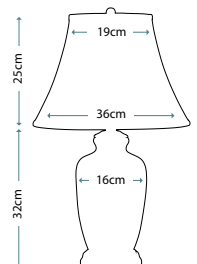

GOLD THISTLE
GOLDTHISTLE/TL

Chinese Porcelain table lamp with a Gold floral pattern over a Cream crackle glaze. Fitted with a wooden cap and base, White polycotton empire shade, and Aged Brass finial.

Max. Wattage: 1 x 60W E27