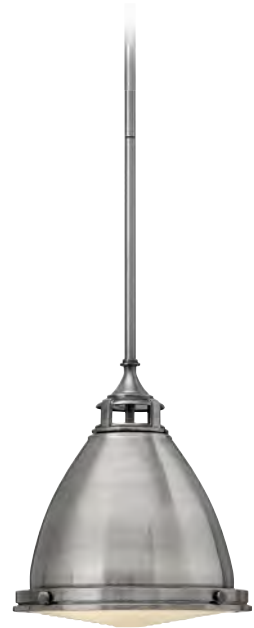

HK/AMELIA/P/M PL