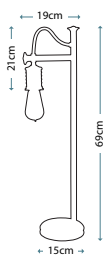

DOUILLE
DOUILLE/TL BPB

Ideal for Edison style LED lamps, this vintage industrial table lamp has a ring on the lampholder for optional glass shade GS753. Finished in Black with Polished Brass highlights.

Max. Wattage: 1 x 60W E27