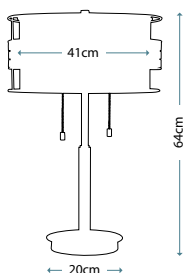

LAGUNA TL

QZ/LAGUNA/TL

Table lamp with Renaissance Copper finish, including mica and mosaic tile cylinder shade.

Max. Wattage: 2 x 60W E27