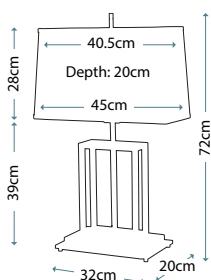

ATLAS

ATLAS/TL

Brushed Brass and Black with White Marble base complete with a Black tapered rectangular shade with Gold faux silk lining and trim.

Max. Wattage: 1 x 60W E27