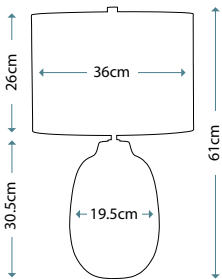

GRANGE PARK

GRANGE PARK/TL

The Grey/Brown reactive glaze on the top half contrasts to the plain Matt Beige ceramic base. Completed with a Cream faux silk cylinder shade and Polished Nickel finial.

Max. Wattage: 1 x 60W E27