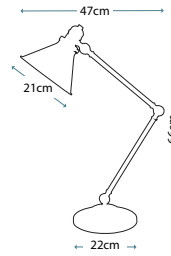

PROVENCE

PV/TL AB

Using a blend of brass and steel components this table lamp has an Aged Brass finish.

Max. Wattage: 1 x 60W E27