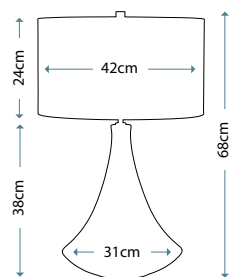

PINNER
PINNER/TL

A Subtle Pink wash over a Matt Cream ceramic spinning-top shaped vase. Completed with a Cream faux silk cylinder shade and Polished Nickel finial.

Max. Wattage: 1 x 60W E27