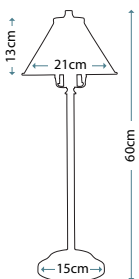

PROVENCE STICK LAMP
PV/SL OB

A simple task/buffet lamp suitable for compact spaces. Using a blend of brass and steel components this table lamp has an Old Bronze finish.

Max. Wattage: 1 x 7W LED E14
(included)