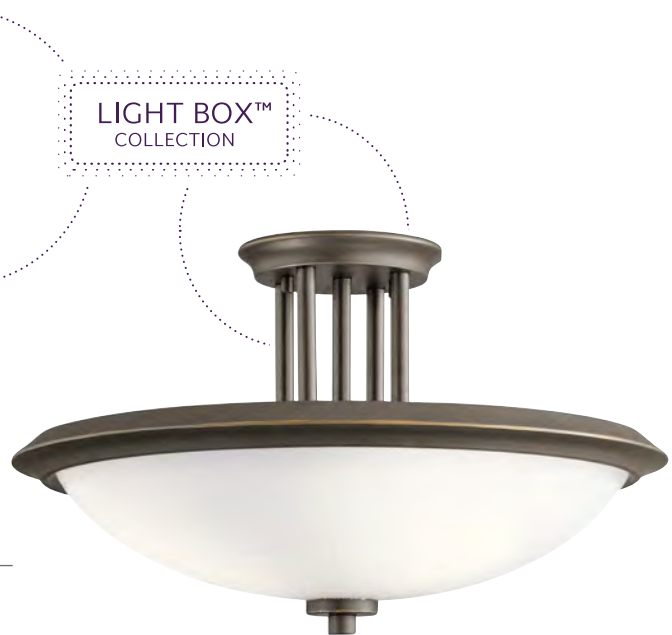

Crystal accent
is removable for
lower ceilings

DREYFUS
KL/DREYFUS/SFOZ
shown without crystal accent

LIGHT BOX™
COLLECTION

FEISS
EST. 1955