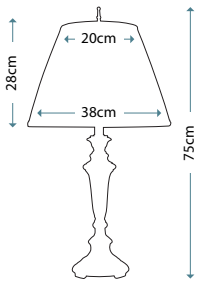

ROOSEVELT
SF/ROOSEVELT

Zinc cast table lamp with Burnished Brass finish, including Oyster silk sheen box pleat shade.

Max. Wattage: 1 x 60W E27