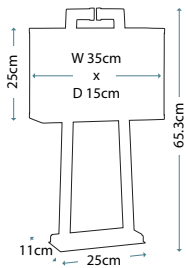

MAGRO
MAGRO/TL

This simple architectural Polished Nickel base has a Light Grey polycotton shade with a Dark Grey trim.

Max. Wattage: 1 x 60W E27