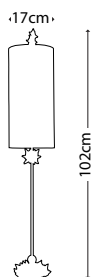

NETTLE
FB/NETTLE/TL

Console lamp featuring a gold leaf sculpted base and metal stem with sculpted blossom element; cylindrical cream shade in putty wash topped with gilded blossom finial.

Max. Wattage: 1 x E27 100W
© Paul Grüber