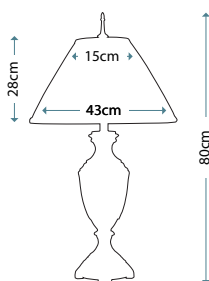

CINCINNATI
SF/CINCINNATI

Zinc cast table lamp with Burnished Brass finish, including Oyster silk sheen box pleat shade.

Max. Wattage: 1 x 60W E27