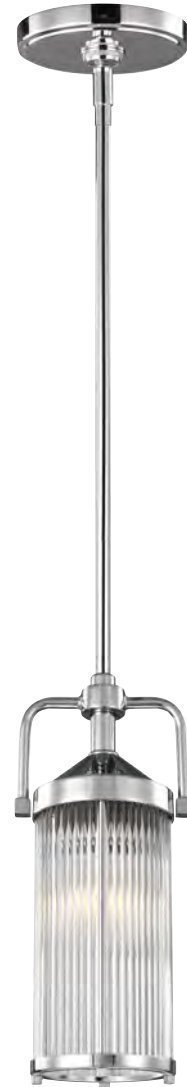

FE/PAULSON/MP

Code	Description	Height	Width	Min. Drop	Max. Drop	Projection	Finish	Max. Wattage
FE/PAULSON/W4	4lt Bar Light	737mm	120mm	-	-	144mm	Polished Chrome	4 x 3.5W G9 LED*2
FE/PAULSON/3P	3lt Pendant	514mm	246mm	619mm	1685mm*1	205mm	Polished Chrome	3 x 3.5W G9 LED*2
FE/PAULSON/MP	2lt Mini Pendant	316mm	134mm	415mm	1482mm*1	130mm	Polished Chrome	2 x 3.5W G9 LED*2

*1 Supplied with 3 x 305mm & 1 x 152mm rods. *2 Supplied with 3.5W LED G9 bulb(s) = 320Lm each, 3000k