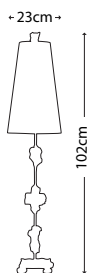

Max. Wattage: 1 x E27 100W
© Paul Grüer

**FRAGMENT GOLD
TABLE LAMP**

FB/FRAGMENT/TL-G

Gold-leaf table lamp features moulded silhouettes of a torso, cross and face cast from original pieces of ancient stonework fragments.