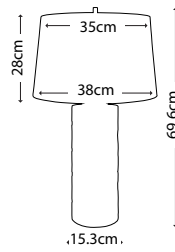

ARABELLA SILVER
GN/ARABELLA/TL/S

White column encased in a Distressed Silver steel frame with White Linen tapered drum shade

Max. Wattage: 1 x 100W E27