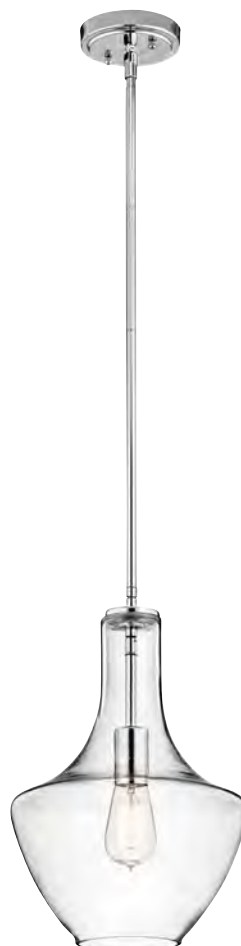

KL/EVERLY/P/S OZ

KL/EVERLY/P/M CH

KL/EVERLY/P/S CH

KL/EVERLY/P/M OZ

Code	Description	Height	Width	Min. Drop	Max. Drop	Finish	Max. Wattage
KL/EVERLY/P/M CH	1lt Medium Pendant	508mm	350mm	730mm	1499mm*	Chrome	1 x 60W E27
KL/EVERLY/P/M OZ	1lt Medium Pendant	508mm	350mm	730mm	1499mm*	Olde Bronze	1 x 60W E27
KL/EVERLY/P/S CH	1lt Small Pendant	387mm	268mm	615mm	1372mm*	Chrome	1 x 60W E27
KL/EVERLY/P/S OZ	1lt Small Pendant	387mm	268mm	615mm	1372mm*	Olde Bronze	1 x 60W E27