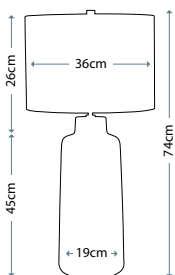

BACARI LARGE
BACARI/TL LRG

Ceramic table lamp with a Blue and Grey reactive glaze. Includes a Silver Sheer fabric tapered shade with silver card lining.

Max. Wattage: 1 x 60W E27