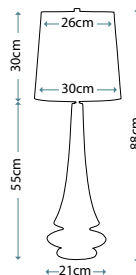

SPIN WHITE

SPIN/TL WHITE

Ceramic table lamp with Polar White Glaze and Polished Nickel accents. Includes a White faux silk hard-backed shade.

Max. Wattage: 1 x 60W E27