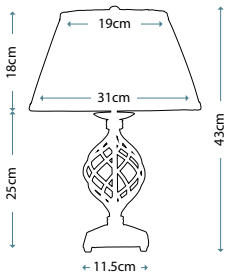

BELFRY

BY/TL

Table Lamp featuring a hand forged steel scroll that is finished in Textured Black and includes an Oyster 31cm cotton Empire shade.

Max. Wattage: 1 x 60W E27