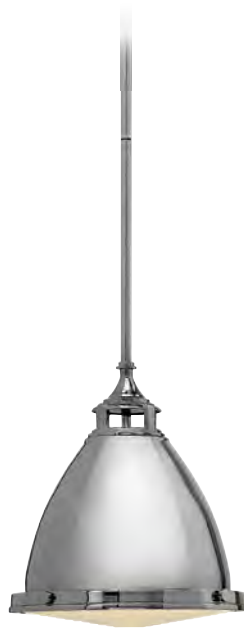

HK/AMELIA/P/M PN