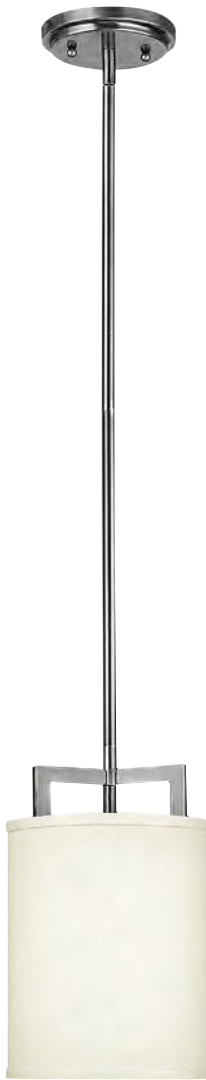

*¹ Supplied with 1524mm of chain.

HK/HAMPTON/P/A

HK/HAMPTON1

HK/HAMPTON4

Code	Description	Height	Width	Min. Drop	Max. Drop	Projection	Finish	Max. Wattage
HK/HAMPTON1	1lt Wall Light	305mm	171mm	-	-	229mm	Antique Nickel	1 x 100W E27
HK/HAMPTON4	4lt Chandelier	622mm	629mm	737mm	2221mm* ¹	-	Antique Nickel	4 x 100W E27
HK/HAMPTON/P/A	1lt Mini Pendant	298mm	178mm	368mm	1118mm* ²	-	Antique Nickel	1 x 100W E27