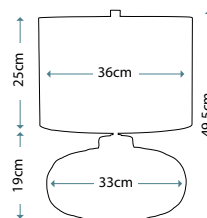

WOODSIDE
WOODSIDE/TL

This pumpkin shaped base in a Vintage Caramel finish is completed with an Ivory faux linen cylinder shade and Polished Nickel finial.

Max. Wattage: 1 x 60W E27