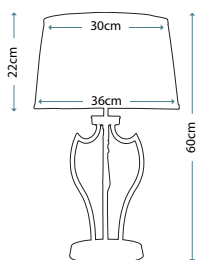

PIMLICO PN
PM/TL PN

Table Lamp featuring fine square steel tubing unusually curved on the edge, finished in Polished Nickel. It features a beautiful cut glass droplet and includes an Ivory 36cm cotton Empire shade.

Max. Wattage: 1 x 60W E27