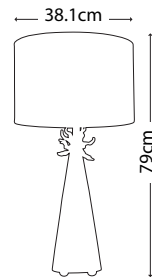

NEO WHITE
FB/NEO/TL FR WHT

French White cone base with Gold Leaf anemone element and lampholder. Topped with a complementing painted cylinder shade.

Max. Wattage: 1 x E27 60W
© Paul Grüber