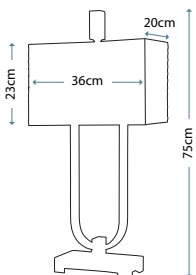

Max. Wattage: 1 x 100W E27

DENNISON PB
QZ/DENNISON PB

Glass and metal table lamp in Padian Bronze finish, including Tan hardback fabric shade with double trim.

Max. Wattage: 1 x 100W E27

CONFETTI
QZ/CONFETTI/TL