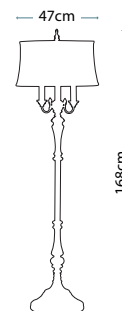

GIBSON FL
FE/GIBSON FL

Cambridge Crackle floor lamp including Desert Linen fabric shade.

Max. Wattage: 4 x 60W E27