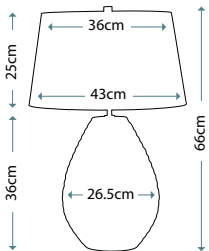

LIGHT BOX™
COLLECTION

BRUNSWICK
BRUNSWICK/TL

A sturdy textured ceramic base in Graphite finish. Completed with a Silver faux silk tapered cylinder shade and Polished Nickel finial.

Max. Wattage: 1 x 60W E27