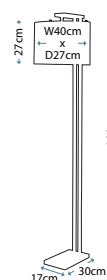

Contemporary floor lamp with white polycotton shades and white acrylic diffusers. Finished in Brushed Nickel.

Max. Wattage: 1 x 60W E27