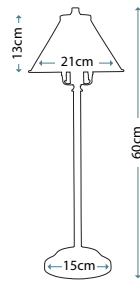

PROVENCE STICK LAMP
PV/SL CPR

A simple task/buffet lamp suitable for compact spaces. Using a blend of brass and steel components this table lamp has a Polished Copper finish.

Max. Wattage: 1 x 7W LED E14
(supplied with lamp)