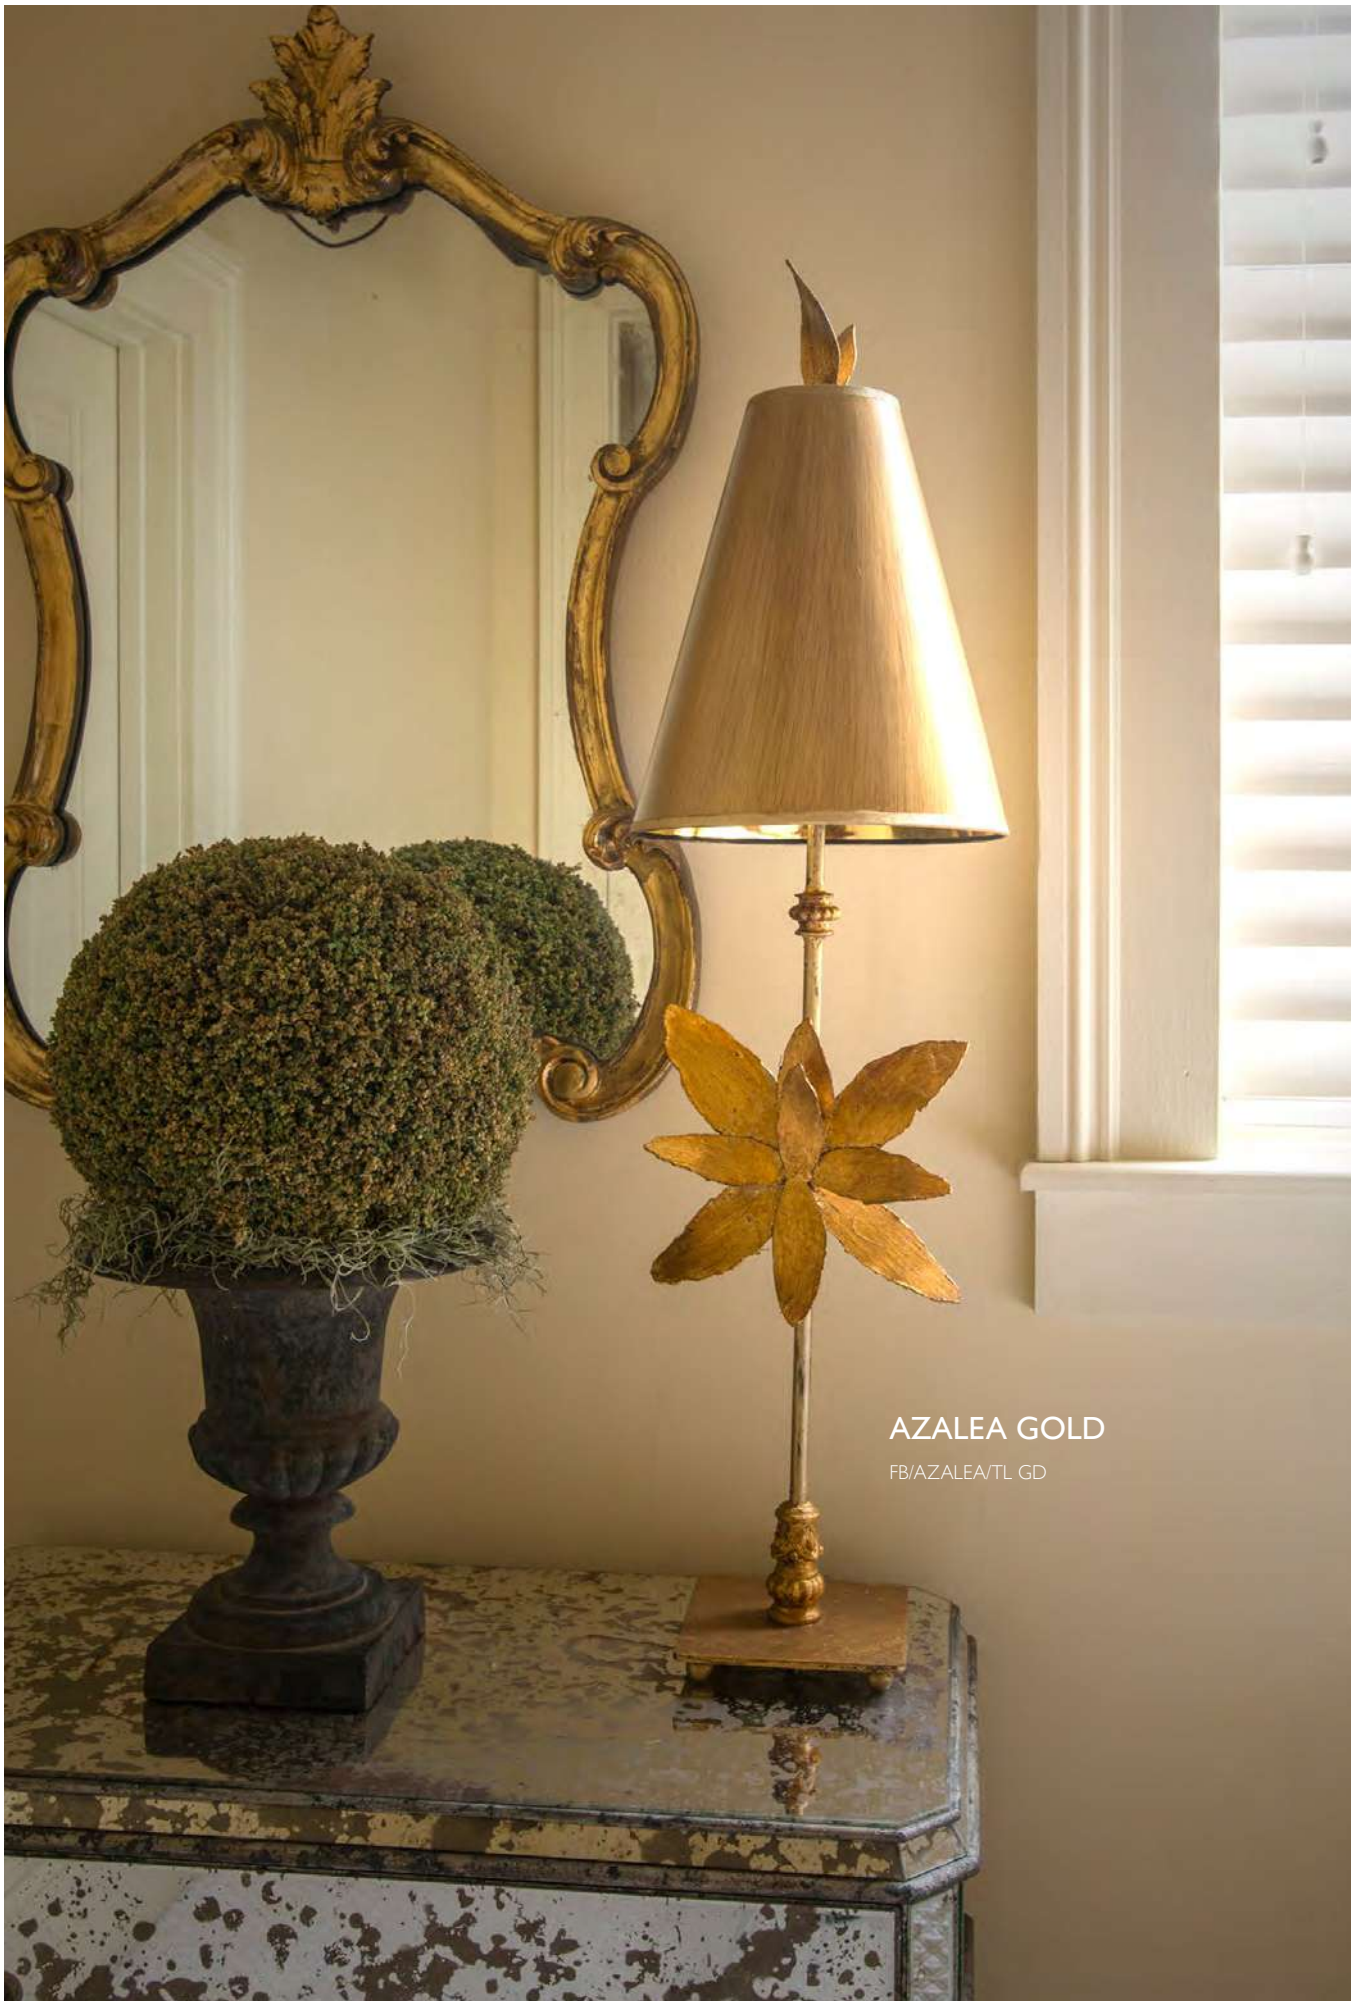

AZALEA GOLD

FB/AZALEA/TL GD

Model shown: FB/AZALEA/TL GD