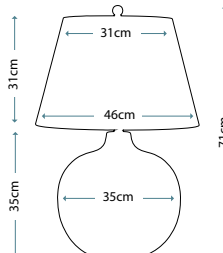

LAGUNA LARGE
LAGUNA/TL LRG

Ceramic table lamp with Turquoise and Graphite reactive glaze. Includes a Cream faux silk hard-backed Empire shade.

Max. Wattage: 1 x 60W E27