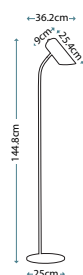

**QUINTO GREY
FLOOR LAMP**
QUINTO/FL GPN

A modern spin on task-style lighting, this floor lamp has a Grey painted metal body and shade with Polished Nickel plated accents.

Max. Wattage: 1 x 60W E27