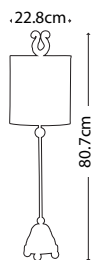

PHOENICIAN

FB/PHOENICIAN/TL

The Silver Leaf ball feet of this table lamp support a Silver Leaf disc and Gold and Black striped molded undulating base of a silver leaf metal stem. Gold Leaf bands accent the Black shade, with Phoenician-inspired molded finial.

Max. Wattage: 1 x E27 60W
© Paul Grüer