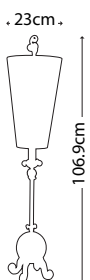

LE CIRQUE
FB/LE CIRQUE/TL

Sculpted Gold legs support a Red and Tan sphere. Sculpted highlights flank a Black and Cream metal stem. An inverted Beige and Cream shade is topped by a Red sculpted finial.

Max. Wattage: 1 x E27 60W
© Paul Grüer