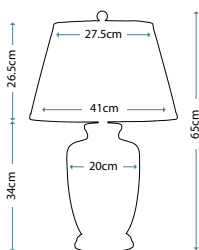

GOLD BIRDS & BERRIES
GOLD BIRDS/TL

Chinese Porcelain table lamp with a Gold Birds and Berries pattern over a Light Blue glaze. Fitted with a wooden base, Cream polycotton knife pleat shade, and Aged Brass finial.

Max. Wattage: 1 x 60W E27