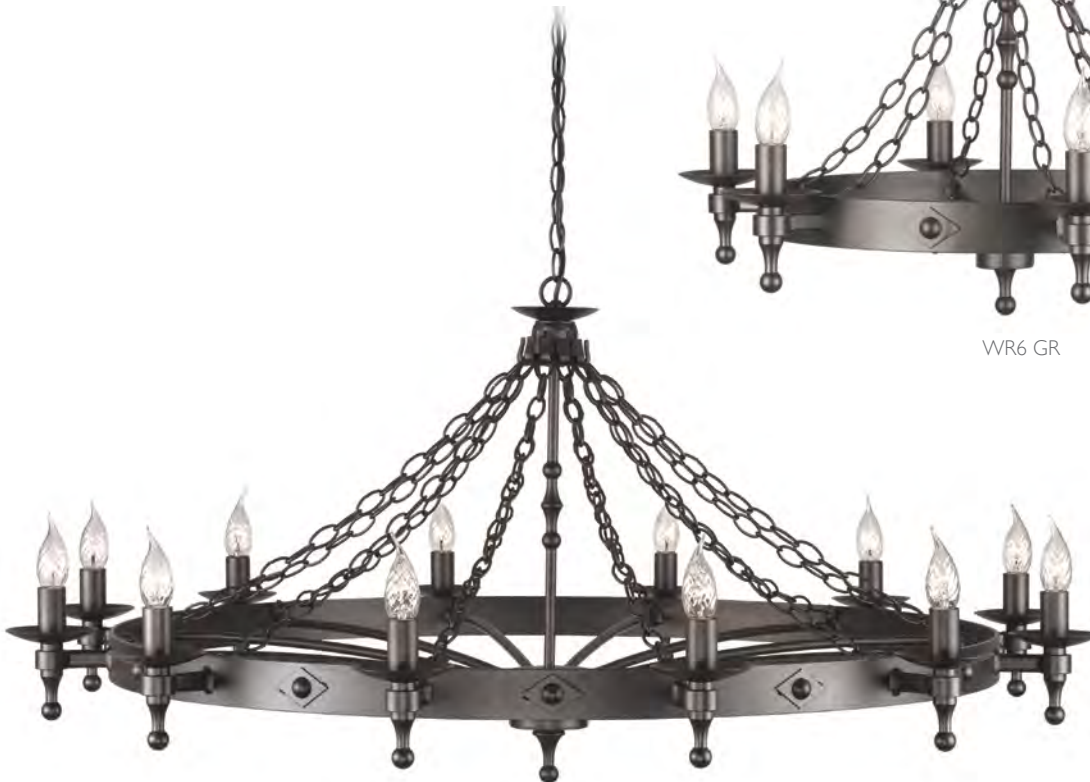

*Max Weight: 27kg for 18lt fitting.

WR8 GR

WR5 GR

WR6 GR

WR12 GR

Code	Description	Height	Width	Min. Drop	Max. Drop	Finish	Max. Wattage
WR5 GR	5lt Chandelier	540mm	600mm	610mm	2520mm	Graphite Black	5 x 60W E14
WR6 GR	6lt Chandelier	540mm	740mm	610mm	2520mm	Graphite Black	6 x 60W E14
WR8 GR	8lt Chandelier	540mm	950mm	610mm	2520mm	Graphite Black	8 x 60W E14
WR12 GR*	12lt Chandelier	660mm	1220mm	730mm	5600mm	Graphite Black	12x 60W E14