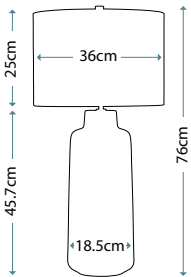

MARYLAND
MARYLAND/TL

A Light Brown reactive glaze over a Matt Graphite base is completed with a White faux linen shade and Polished Nickel finial.

Max. Wattage: 1 x 60W E27