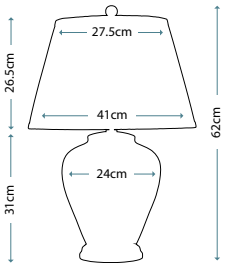

ARUM LILY
ARUM LILY/TL

Chinese Porcelain table lamp with a Green and Cream traditional pattern. Fitted with a wooden base, Cream polycotton knife pleat shade, and Aged Brass finial.

Max. Wattage: 1 x 60W E27