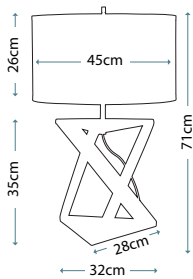

AEGEUS

AEGEUS/TL

Polished Nickel with White Marble base complete with a Silver/Grey polycotton cylinder shade with matching faux silk trim.

Max. Wattage: 1 x 60W E27