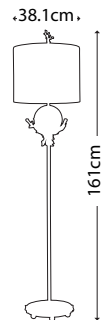

TRELLIS FLOOR LAMP

FB/TRELLIS/FL

Hand-painted putty patina base and stem with silver leaf orb element. Complemented with a hand-painted cylinder shade.

Max. Wattage: 1 x E27 100W
© Paul Grüber