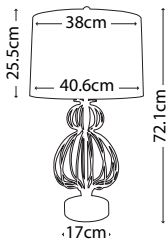

LAFITTE SILVER

GN/LAFITTE/TL SV

Distressed Silver steel body on Gunmetal steel base with White Linen tapered drum shade

Max. Wattage: 1 x 100W E27