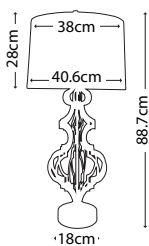

OCTAVIA
GN/OCTAVIA/TL GD

Distressed Gold steel frame on Dark Brown base with Cream Linen tapered drum shade

Max. Wattage: 1 x 100W E27