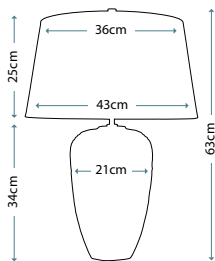

DEMETER
DEMETER/TL

Ceramic table lamp with a ridged texture, Green and Brown Reactive Glaze and Polished Brass accents. Includes a Brown faux silk shade with gold card lining.

Max. Wattage: 1 x 60W E27