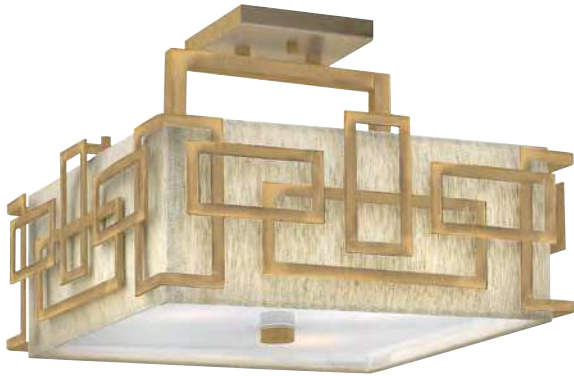

Lanza makes a chic statement with its strong, rectangular metal work. The geometric detailing is softened with linen shades and acrylic lenses for sophisticated, modern appeal. Lanza is available in Antique Nickel, Brushed Bronze and Oil Rubbed Bronze.

HK/LANZA/SF BR