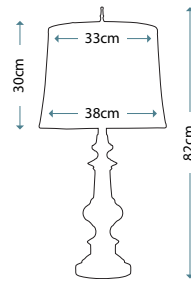

WASHINGTON AB
SF/WASHINGTON AB

Zinc cast table lamp with Antique Brass finish, including Ivory Shadow shade.

Max. Wattage: 1 x 60W E27