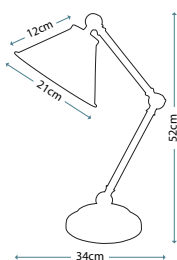

PROVENCE ELEMENT
PV ELEMENT BPB

A smaller version of the Provence Table Lamp with a twist. This table lamp has a Gloss Black finish with Polished Brass knuckle joints.

Max. Wattage: 1 x 60W E27