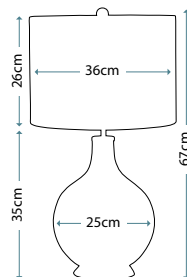

Max. Wattage: 1 x 100W E27

QUIZEL

Image courtesy of Harlequin.

ORB CLEAR

ORB/TL CLEAR

Clear mouth-blown glass table lamp with Brushed Nickel stem and base including Cream linen hard-backed fabric shade.

Max. Wattage: 1 x 60W E27