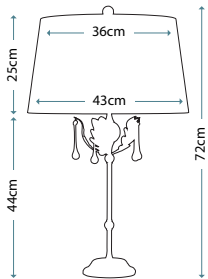

AMARILLI SILVER

AML/TL BLK/SIL

Candlestick lamp made from steel with a hand crafted Black/Silver patina. Includes a Silver 43cm shade with silver lining.

Max. Wattage: 1 x 60W E27