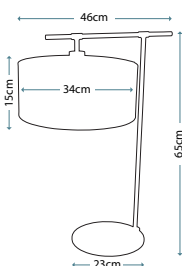

BALANCE TABLE LAMP
BALANCE/TL BRPB

Two-tone table lamp finished in Brown with Polished Brass highlights. Includes gold-lined brown cylinder shade and fabric diffuser.

Max. Wattage: 1 x 100W E27