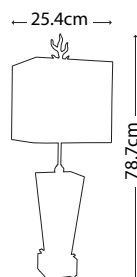

GRENOUILLE
FB/GRENOUILLE/TL

Four gilded frogs atop a Black base support the corners of an Umber washed centre block. A Light Brown faux silk square shade is crowned with a Gold Leaf finial.

Max. Wattage: 1 x E27 60W
© Paul Grüer