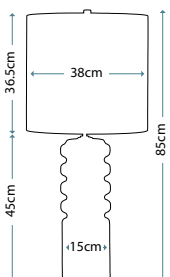

CONTOUR WHITE
CONTOUR/TL WHT

Ceramic table lamp with Polar White Glaze and Polished Nickel accents. Includes a White faux silk hard-backed shade.

Max. Wattage: 1 x 60W E27