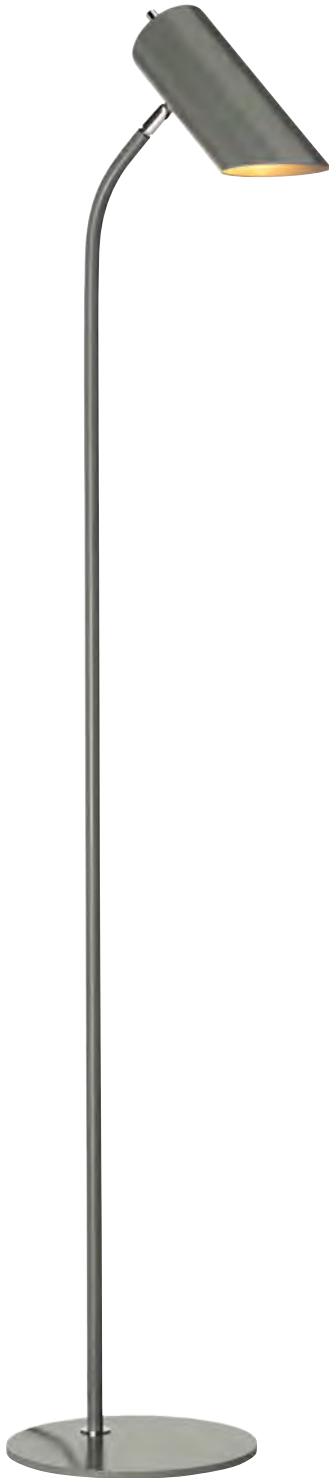

**QUINTO GREY
FLOOR LAMP**
QUINTO/FL GPN

A modern spin on task-style lighting, this floor lamp has a Grey painted metal body and shade with Polished Nickel plated accents.

Max. Wattage: 1 x 60W E27