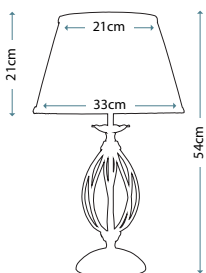

ARTISAN AGED BRASS

ART/TL AB

Table Lamp featuring a hand forged steel scroll that is finished in Aged Brass and includes an Ivory 33cm cotton Empire shade.

Max. Wattage: 1 x 60W E27