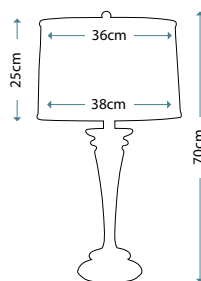

BROOKLYN
SF/BROOKLYN

Zinc cast table lamp with Polished Nickel finish, including Pearl Supreme satin shade.

Max. Wattage: 1 x 60W E27