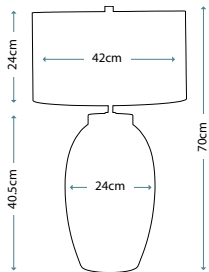

VICTOR RED LARGE
VICTOR LRG/TL RD

Simple large ceramic table lamp with a Red glaze. Includes a Cream faux silk hard-backed cylinder shade.

Max. Wattage: 1 x 60W E27