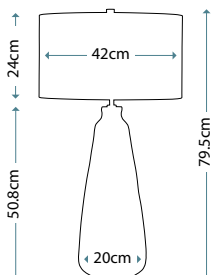

KEW
KEW/TL

A Sage Green ceramic base sculpted into a botanical form. Completed with a White faux silk tapered cylinder shade and Polished Nickel finial.

Max. Wattage: 1 x 60W E27