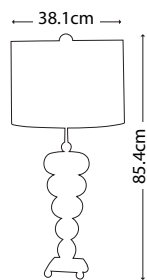

MADISON
FB/MADISON/TL

Pyramid shaped table lamp base with Putty Patina finish supporting a decorative sculpted element adorned with crystal clusters. Topped with a complementing Putty Patina shade.

Max. Wattage: 1 x E27 60W
© Paul Grüber