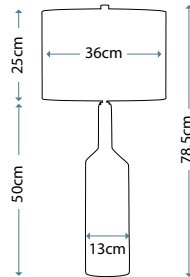

BAYSWATER
BAYSWATER/TL

A Deep Ocean Blue and White, bottle shaped ceramic base. Completed with a White faux linen cylinder shade and Polished Nickel finial.

Max. Wattage: 1 x 60W E27