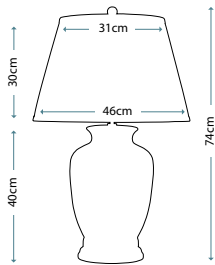

MORRIS LARGE
MORRIS/TL LARGE

Chinese Porcelain table lamp with a traditional Gold floral pattern over a Black glaze. Fitted with a wooden base, Cream polycotton double pleat shade, and Aged Brass finial.

Max. Wattage: 1 x 60W E27