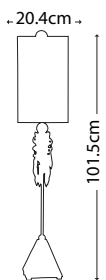

MADISON
FB/MADISON/TL

Pyramid shaped table lamp base with Putty Patina finish supporting a decorative sculpted element adorned with crystal clusters. Topped with a complementing Putty Patina shade.

Max. Wattage: 1 x E27 60W
© Paul Grüber