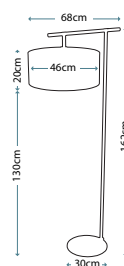

BALANCE FLOOR LAMP
BALANCE/FL DBG

Dark brown painted floor lamp with simple modern frame. Includes grey cylinder shade and fabric diffuser.

Max. Wattage: 1 x 60W E27