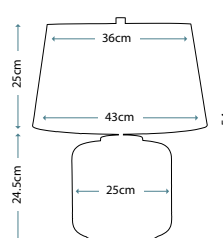

COLUMBUS
COLUMBUS/TL

Ceramic table lamp with an Aged Verdigris & Graphite Metallic glaze. Includes a Light Grey faux silk hard-backed Empire shade.

Max. Wattage: 1 x 60W E27