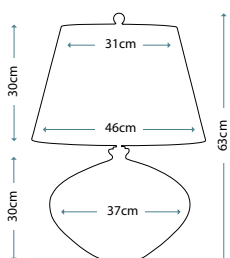

RIBBED PUMPKIN
RIB PUMPKIN/TL

Ceramic table lamp with Brown and Black speckled reactive glaze. Includes a Cream faux silk hard-backed Empire shade.

Max. Wattage: 1 x 60W E27