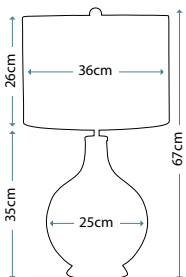

Max. Wattage: 1 x 100W E27

QUIZEL

Image courtesy of Harlequin.

ORB CLEAR

ORB/TL CLEAR

Clear mouth-blown glass table lamp with Brushed Nickel stem and base including Cream linen hard-backed fabric shade.

Max. Wattage: 1 x 60W E27