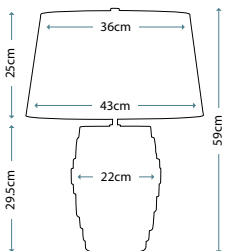

MARS

MARS/TL

Ceramic table lamp with Orange Reactive Glaze and Polished Brass accents. Includes a Dark Grey faux silk hard-backed shade.

Max. Wattage: 1 x 60W E27