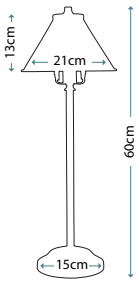

PROVENCE STICK LAMP
PV/SL AB

A simple task/buffet lamp suitable for compact spaces. Using a blend of brass and steel components this table lamp has an Aged Brass finish.

Max. Wattage: 1 x 7W LED E14
(supplied with lamp)