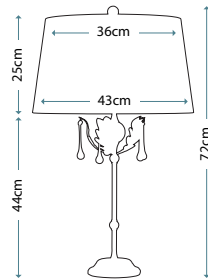

AMARILLI GOLD

AML/TL BR/GLD

Candlestick lamp made from steel with a hand crafted Bronze/Gold patina. Includes a Brown 43cm shade with gold lining.

Max. Wattage: 1 x 60W E27