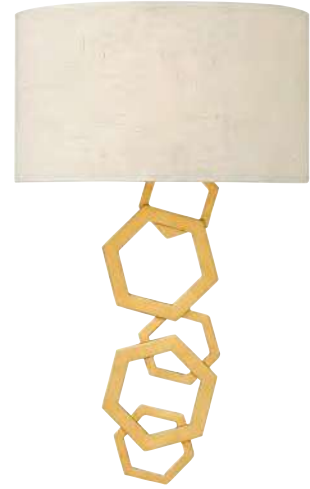

HK/MOXIE2 SSG