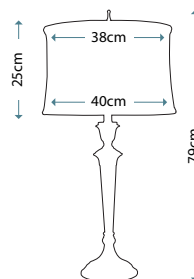

SYRACUSE AN
SF/SYRACUSE AN

Zinc cast table lamp with Antique Nickel finish, including Off-white silk Shantung shade.

Max. Wattage: 1 x 60W E27