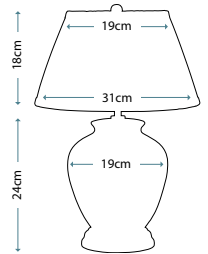

YELLOW FLOWERS
YELLOWFLOWERS/TL

Chinese Porcelain table lamp with a Yellow and Purple flower pattern. Fitted with a wooden base, Cream polycotton knife pleat shade, and Aged Brass finial.

Max. Wattage: 1 x 60W E27