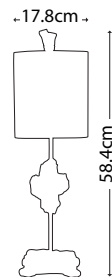

CROSS

Silver - FB/CROSS/TL SV
Gold - FB/CROSS/TL GD

Floating Gold or Silver carved cross on excavated 4-footed complementing base. Topped with matching hand-leafed shade.

Max. Wattage: 1 x E27 60W
© Paul Grüber