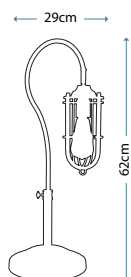

**URBAN RENEWAL
CAGE TABLE LAMP**
FE/URBANRWL/TL1

Dark Antique Brass table lamp including metal cage. Ideal for LED filament lamps.

Max. Wattage: 1 x 60W E27