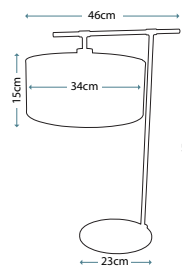

BALANCE TABLE LAMP
BALANCE/TL WHT

Two-tone table lamp finished in White with Polished Nickel highlights. Includes silver-lined white cylinder shade and fabric diffuser.

Max. Wattage: 1 x 100W E27