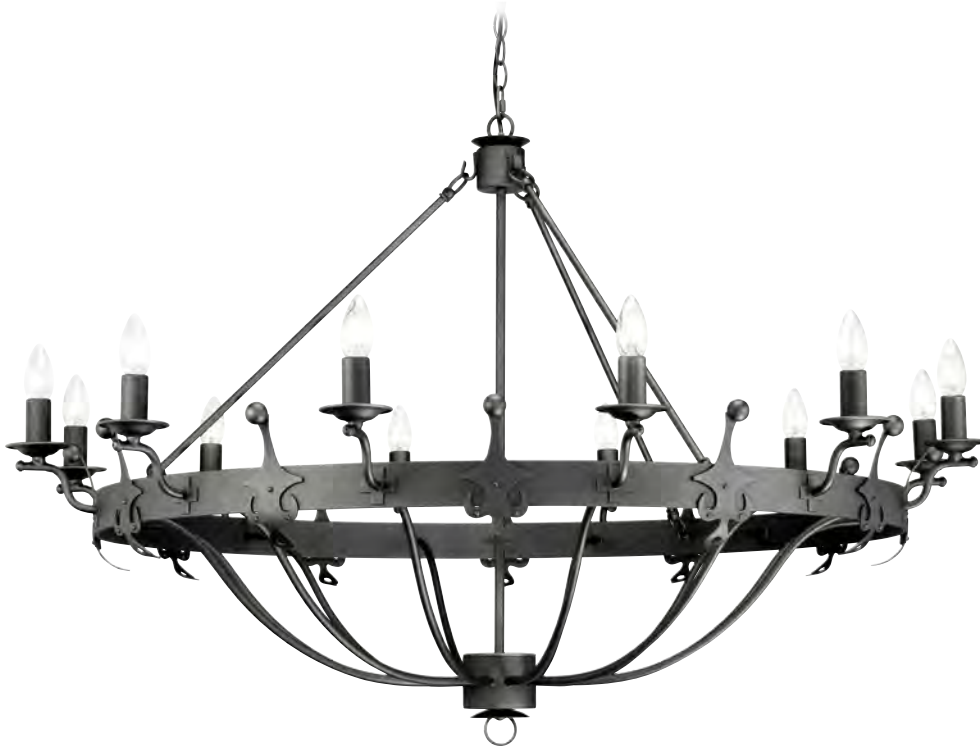

The Windsor collection designed by Elstead Lighting is inspired from royal symbols within our English heritage. This “crown” shaped chandelier is hand crafted in our UK factory. The Windsor collection is available in a Graphite finish for traditional settings, and a Gold Patina with crystals adornments for a more luxurious feel.

WINDSOR12 GR