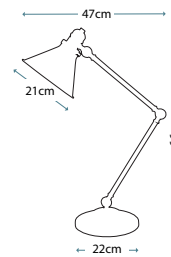

PROVENCE

PV/TL OB

Using a blend of brass and steel components this table lamp has an Old Bronze finish.

Max. Wattage: 1 x 60W E27