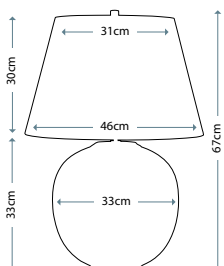

CANTELOUPE
CANTELOUPE/TL

Ceramic table lamp with perforated line details, Green Reactive Glaze and Polished Brass accents. Includes a Cream faux silk hard-backed shade.

Max. Wattage: 1 x 60W E27