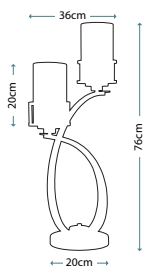

KYLE

QZ/KYLE/TL

Two light table lamp in Imperial Bronze finish, including Butterscotch Onyx shades.

Max. Wattage: 2 x 100W E27