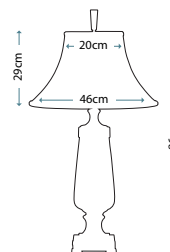

MONTEVERDE
QZ/MONTEVERDE

Ceramic green table lamp with metal accents in Aged Brass finish, including Caramel crushed silken softback shade.

Max. Wattage: 1 x 100W E27

QUIZEL