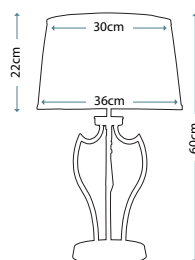

Max. Wattage: 1 x 60W E27

PIMLICO DB
PM/TL DB

Table Lamp featuring fine square steel tubing unusually curved on the edge, finished in Dark Bronze. It features a beautiful cut glass droplet and includes an Ivory 36cm cotton Empire shade.