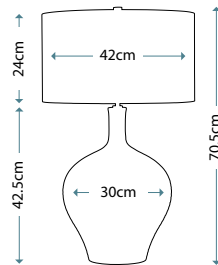

EDEN PARK

EDEN PARK/TL

A dapple textured reactive glaze with tones of Green, Turquoise and Gold contrasts with a Textured Cream base. Completed with a Cream faux silk cylinder shade and Polished Nickel finial.

Max. Wattage: 1 x 60W E27