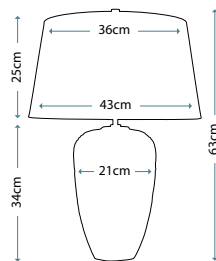

POSEIDON
POSEIDON/TL

Ceramic table lamp with a ridged texture, Blue Reactive Glaze and Polished Nickel accents. Includes a Silver faux silk shade with silver card lining.

Max. Wattage: 1 x 60W E27