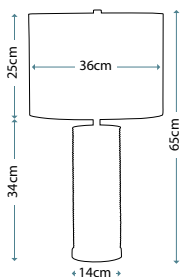

RIPPLE WHITE

RIPPLE/TL WHT

White resin table lamp with Polished Nickel accents. Includes a White faux linen hard-backed shade.

Max. Wattage: 1 x 60W E27