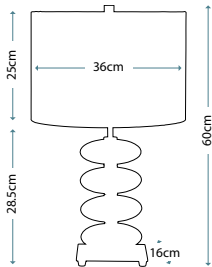

ONYX RED
ONYX/TL RED

Table lamp with Red glazed ceramic squashed orbs spaced on a Polished Nickel stem. Includes a White faux linen hard-backed shade.

Max. Wattage: 1 x 60W E27