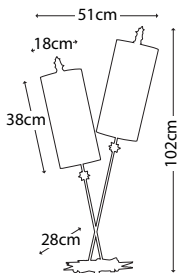

**NETTLE LUX GOLD
TABLE LAMP**

FB/NETTLELUXG/TL

Gold leaf and taupe striped shades and spiked nettle finial top this distinctive two-arm table lamp.

Max. Wattage: 2 x E27 60W
© Paul Grüer