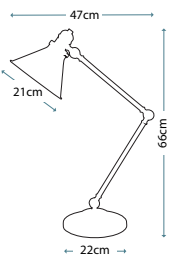

PROVENCE

PV/TL PN

Using a blend of brass and steel components this table lamp has a Polished Nickel finish.

Max. Wattage: 1 x 60W E27