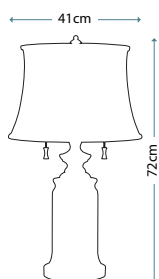

STATEROOM TL AN
FE/STATERM TL AN

Antique Nickel table lamp including True White cotton linen shade.

Max. Wattage: 2 x 60W E27