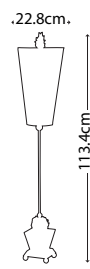

PEONY
FB/PEONY/TL

Silver Leaf ball feet support a square tapered pedestal base with Taupe and Black stripes. A sculpted peony blossom and silver stem sit below the inverted Black and Taupe striped shade. Topped with a Gold peony finial.

Max. Wattage: 1 x E27 60W
© Paul Grüer