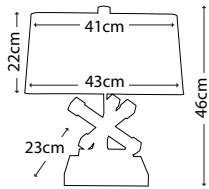

JACKSON SQUARE
GN/JACKSONSQR/TL

Distressed Gold body, Chrome stem, Crystal base with Cream Linen tapered rectangular shade with rounded corners

Max. Wattage: 1 x 60W E27