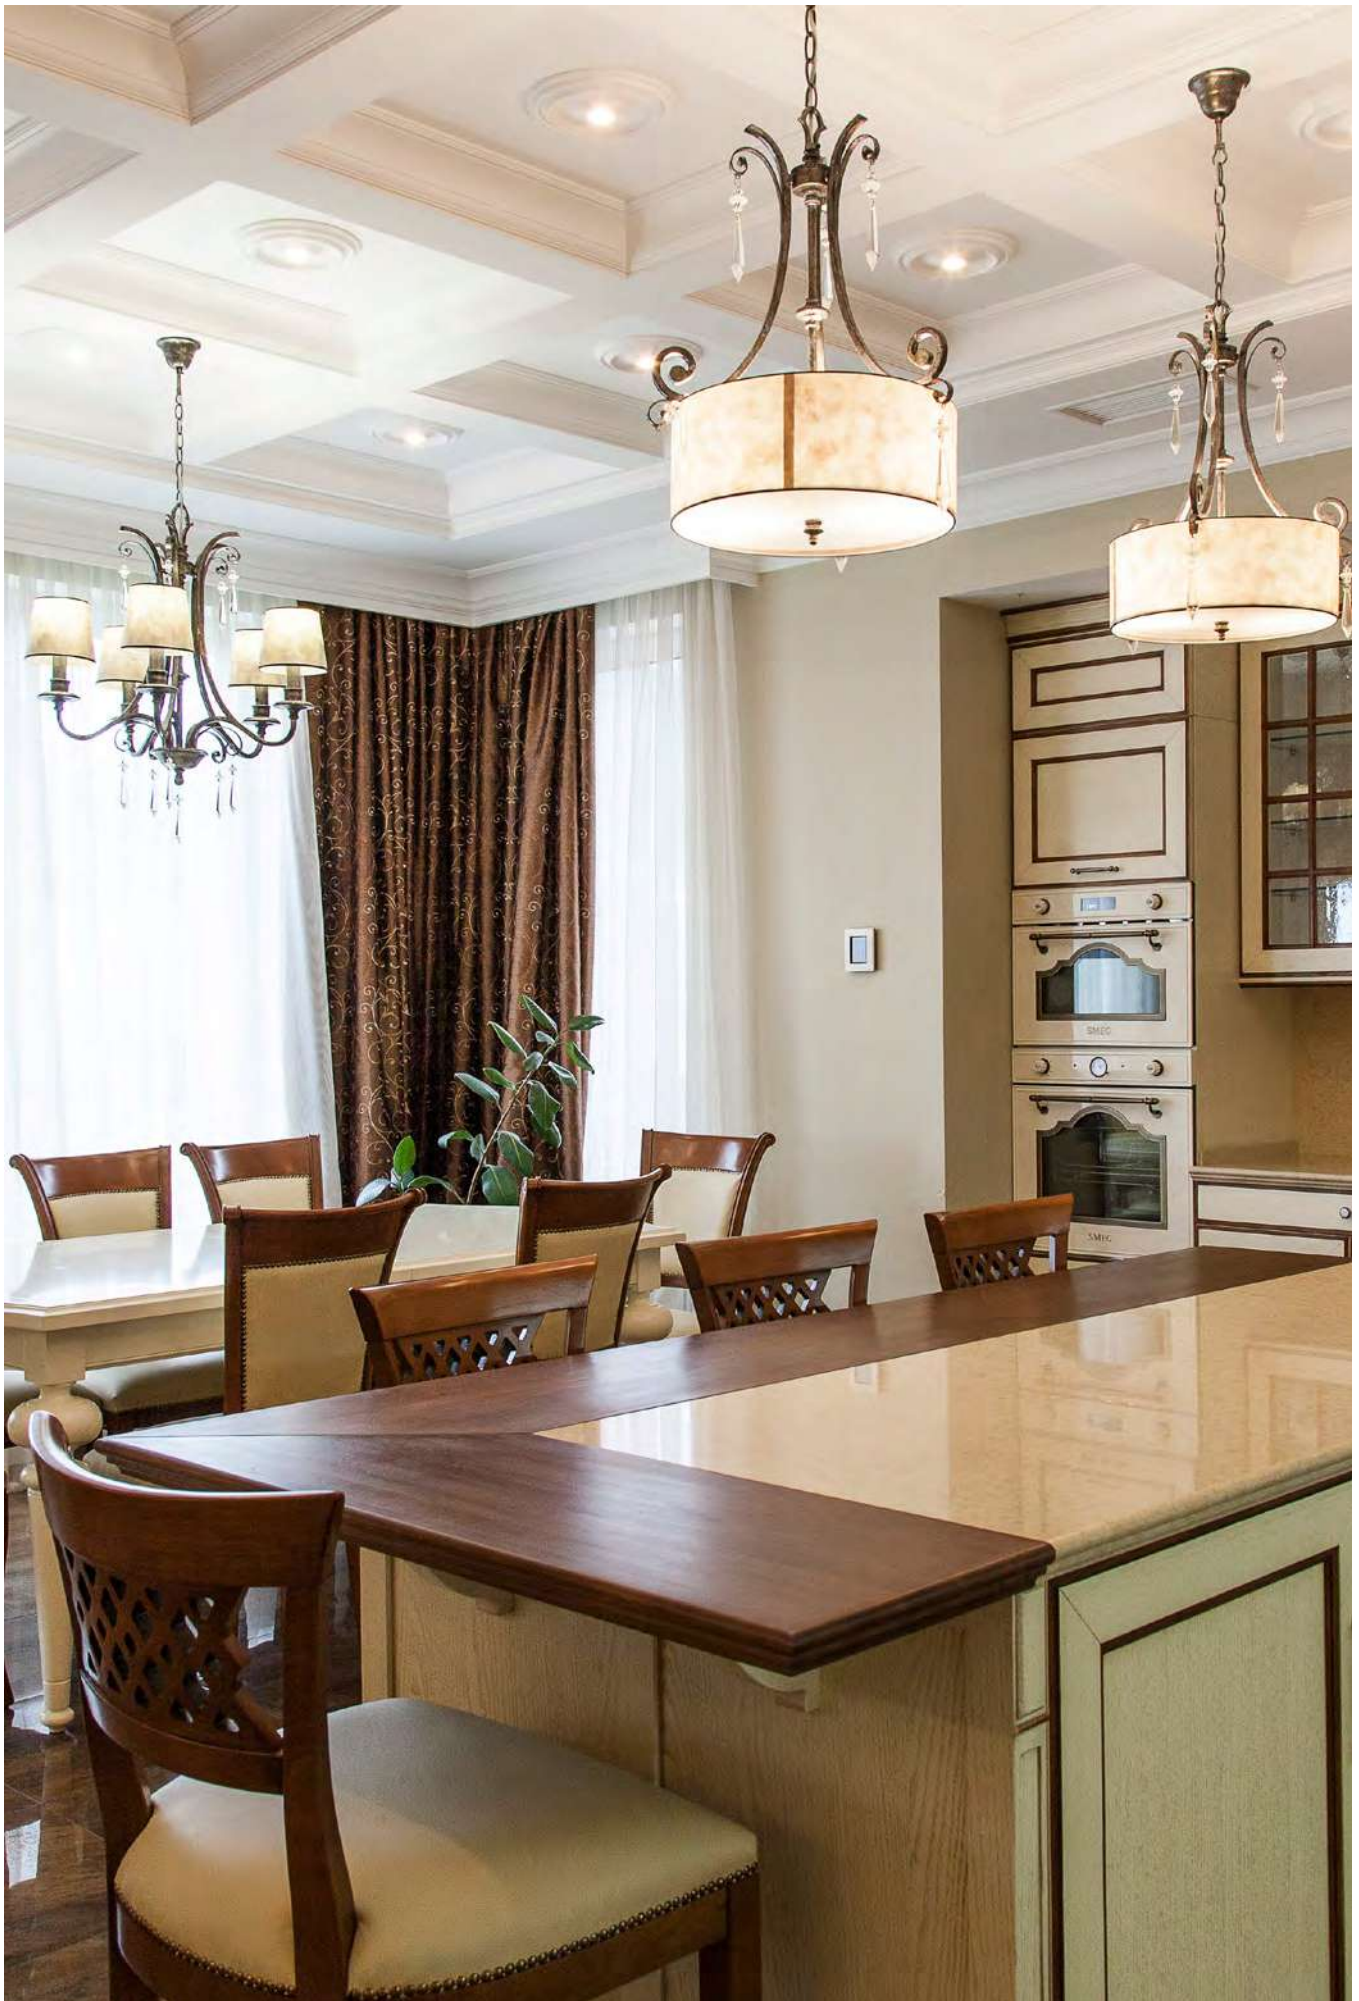

* Supplied with 1525mm chain.

Models shown: QZ/KENDRA5 & QZ/KENDRA/P/B

QUOIZEL

A true modern classic, this design is sleek and sinewy, yet traditional enough for most homes. It features elongated, ice crystal drops accented with small floral clusters and pearly mica shades. This range has a Mottled Silver Leaf finish and will illuminate your home with natural elegance.