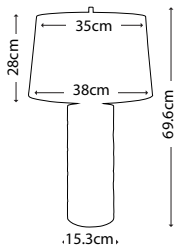

ARABELLA GOLD
GN/ARABELLA/TL/G

White column encased in a Distressed Gold steel frame with Cream Linen tapered drum shade

Max. Wattage: 1 x 100W E27