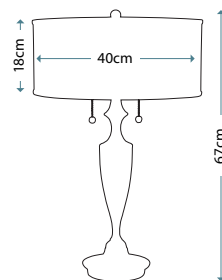

GATSBY BB
SF/GATSBY BB

Zinc cast table lamp with Burnished Brass finish, including Off-white Camelot shade.

Max. Wattage: 2 x 60W E27