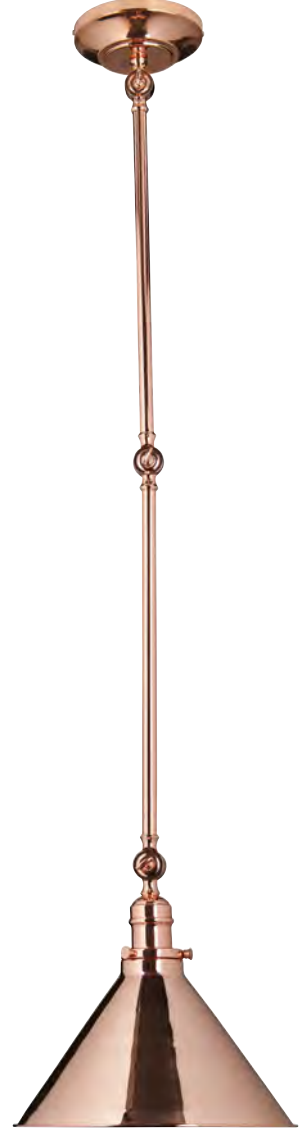

PV/GWP AB

PV/GWP OB

PV/GWP PN

PV/GWP CPR

Code	Description	Shade Height	Shade Diameter	Min Drop	Max Drop	Finish	Max. Wattage
PV/GWP AB	1lt Wall Light/Pendant	174mm	297mm	535mm	1235mm*	Aged Brass	1 x 60W E27
PV/GWP CPR	1lt Wall Light/Pendant	174mm	297mm	535mm	1235mm*	Polished Copper	1 x 60W E27
PV/GWP PN	1lt Wall Light/Pendant	174mm	297mm	535mm	1235mm*	Polished Nickel	1 x 60W E27
PV/GWP OB	1lt Wall Light/Pendant	174mm	297mm	535mm	1235mm*	Old Bronze	1 x 60W E27