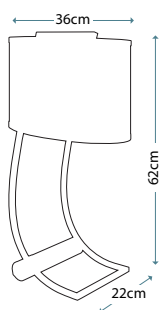

LEX BRUSHED STEEL

FE/LEX TL BS

Brushed Steel desk lamp including True White cotton hard-backed fabric shade.

Max. Wattage: 1 x 60W E27