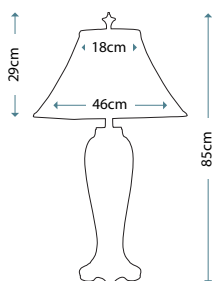

CHARLESTON
SF/CHARLESTON

Zinc cast table lamp with Antique Nickel finish, including Off-white Silk Shantung shade.

Max. Wattage: 1 x 60W E27