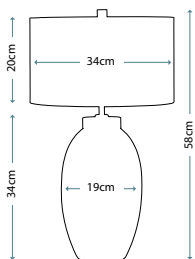

VICTOR RED SMALL
VICTOR SM/TL RD

Simple small ceramic table lamp with a Red glaze. Includes a Cream faux silk hard-backed cylinder shade.

Max. Wattage: 1 x 60W E27