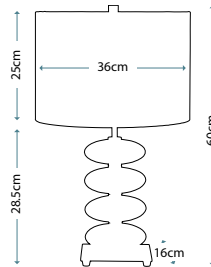

ONYX BLACK
ONYX/TL BLACK

Table lamp with Black glazed ceramic squashed orbs spaced on a Polished Nickel stem. Includes a Black faux linen hard-backed shade.

Max. Wattage: 1 x 60W E27