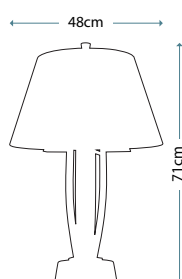

SILVERSHORE

FE/SILVERSHORE TL

Polished Nickel table lamp including White cotton hard-backed fabric shade.

Max. Wattage: 1 x 60W E27