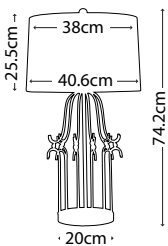

STELLA GOLD

GN/STELLA/TL GD

Distressed Gold steel frame with crystal accents on a Crystal glass base with Cream Linen tapered drum shade

Max. Wattage: 1 x 100W E27