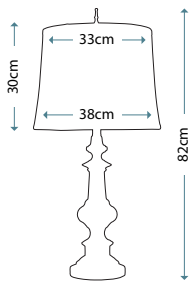

WASHINGTON AN
SF/WASHINGTON AN

Zinc cast table lamp with Antique Nickel finish, including Off-white silk Shantung shade.

Max. Wattage: 1 x 60W E27