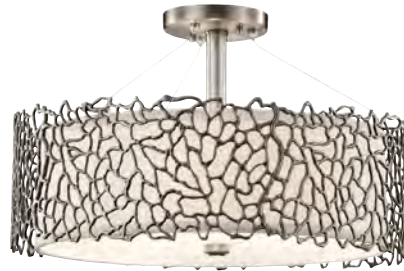

* Supplied with 2 x 150mm & 2 x 300mm rods.

Model shown: KL/SILCORAL/P/A

Inspired by natural coral, the Silver Coral collection evokes a natural feeling while providing endless and fascinating features. Delicate details are infused with a unique contemporary yet soft design.

KL/SILCORAL/P/A

KL/SILCORAL/P/A
shown as semi-flush

KL/SILCORAL/MP

KL/SILCORAL/P/B

KL/SILCORAL/ISLE

Top view of
KL/SILCORAL/ISLE

KL/SILCORAL1

Code	Description	Height	Width	Min. Drop	Max. Drop	Projection	Finish	Max. Wattage
KL/SILCORAL/P/A	3ft Duo-Mount Pendant	175mm	464mm	286mm	1270mm*	-	Classic Pewter	3 x 100W E27
KL/SILCORAL/P/B	4ft Pendant	175mm	559mm	350mm	1194mm*	-	Classic Pewter	4 x 100W E27
KL/SILCORAL/MP	1ft Mini Pendant	150mm	184mm	275mm	1219mm*	-	Classic Pewter	1 x 100W E27
KL/SILCORAL/ISLE	4ft Oval Island Light	175mm	864mm	350mm	1194mm*	406mm	Classic Pewter	4 x 100W E27
KL/SILCORAL1	1ft Wall Light	235mm	191mm	-	-	140mm	Classic Pewter	1 x 100W E27