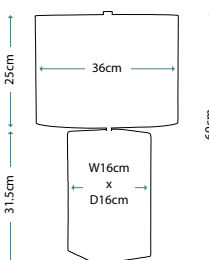

ALBA ROUGE
ALBA/TL ROUGE

Ceramic table lamp with Amber, Red and Yellow reactive glaze. Includes a Cream Linen hard-backed Empire shade.

Max. Wattage: 1 x 60W E27