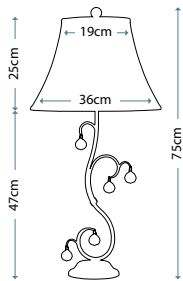

LUNETTA
LUN/TL BR

Table Lamp hand crafted from steel and finished in a Bronze patina. The crystal cut glass spheres add a little sparkle to this elegant lamp. Includes a Textured Cream 36cm fabric shade.

Max. Wattage: 1 x 60W E27