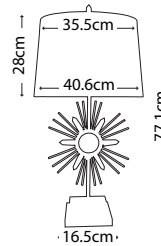

SUN KING
GN/SUN KING/TL

Distressed Gold steel sunburst with Quartz points on Crystal glass oblong base with Cream Linen elliptical oval shade

Max. Wattage: 1 x 100W E27