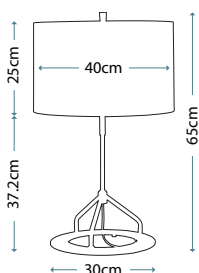

VICENZA WHITE
VICENZA/TL WPN

White tripod on a Polished Nickel base with hidden feet so the ring appears to hover above the table, complete with White cylinder shade that has a Metallic Silver lining and finial.

Max. Wattage: 1 x 60W E27