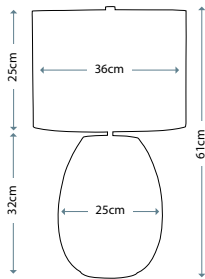

SEYCHELLES
SEYCHELLES/TL

Off White Textured Ceramic table lamp with Blue and Sand decoration. Includes a Cream Linen hard-backed tapered shade.

Max. Wattage: 1 x 60W E27