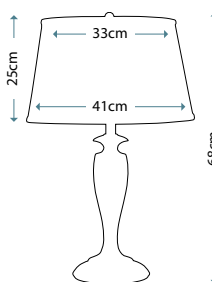

STUYVESANT
SF/STUYVESANT

Zinc cast table lamp with Polished Nickel finish, including Pearl Supreme satin shade.

Max. Wattage: 1 x 60W E27