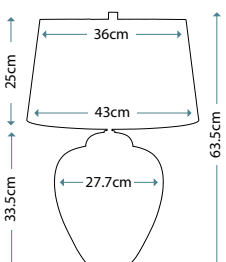

OAKLEIGH PARK

OAKLEIGH PARK/TL

This Green/Brown textured ceramic vase has a reactive glaze finish. Completed with a Brown polycotton tapered cylinder shade with a Metallic Gold card lining and Aged Brass finial.

Max. Wattage: 1 x 60W E27