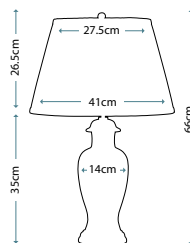

IVORY CRACKLE SMALL
IVORY CRA LG/TL

Small Chinese Porcelain table lamp with a traditional ginger jar shape and ivory crackle glaze. Fitted with a wooden base, Cream polycotton knife pleat shade, and Aged Brass finial.

Max. Wattage: 1 x 60W E27