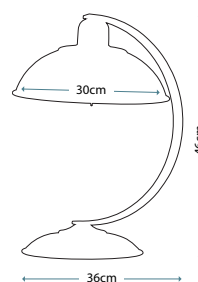

FRANKLIN GREY
FRANKLIN GREY

A retro bureau desk lamp finished in a Tarpaulin Grey enamel paint with a Polished Chrome arch.

Max. Wattage: 1 x 60W E27