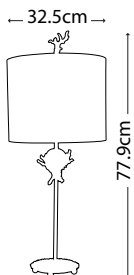

TRELLIS TABLE LAMP

FB/TRELLIS/TL

Hand-painted putty patina base and stem with silver leaf orb element. Complemented with a hand-painted cylinder shade.

Max. Wattage: 1 x E27 60W
© Paul Grüber