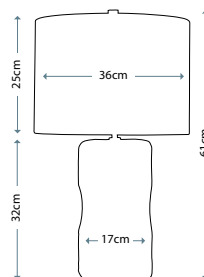

GREEN RETRO
GREEN RETRO/TL

Ceramic table lamp with Olive Green Glaze and Polished Nickel accents. Includes a Cream linen hard-backed shade.

Max. Wattage: 1 x 60W E27