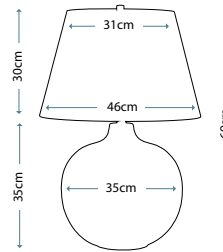

COLORADO
COLORADO/TL

Ceramic table lamp with Burnt Orange and Brown reactive glaze. Includes a Cream faux silk hard-backed Empire shade.

Max. Wattage: 1 x 60W E27