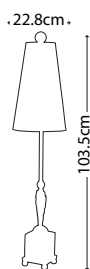

NOMA LUXE
FB/NOMA LUXE/TL

Gold and Black striped square base raised on small round Silver Leaf feet. Metal stem is embellished with sculpted palm-inspired element, and ball finial. Glazed Gold Leaf shade.

Max. Wattage: 1 x E27 60W
© Paul Grüer