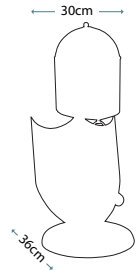

CRUSADER

CRUSADER/TL BBRZ

Steel Table Lamp hand crafted to a design influenced from historic days gone by. It is finished in a Burnished Bronze patina and is sure to be a conversation piece wherever it is placed.

Max. Wattage: 9W LED GX53 (lamp included)