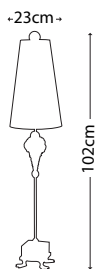

POMPADOUR

FB/POMPADOUR/TL

Table lamp with moulded duck feet that support a gold leaf base with acid etching. Topped with a gold leaf striped shade and a pompadour-inspired finial.

Max. Wattage: 1 x 100W E27
© Paul Grüber