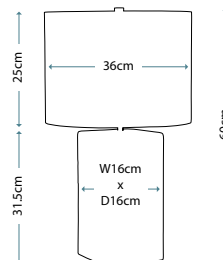

ALBA CREAM
ALBA/TL CREAM

Ceramic table lamp with Cream and Grey reactive glaze. Includes a Light Grey faux silk hard-backed Empire shade.

Max. Wattage: 1 x 60W E27