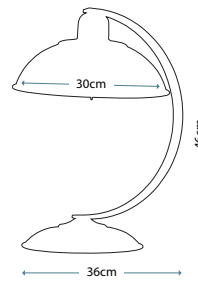

FRANKLIN RED
FRANKLIN RED

A retro bureau desk lamp finished in a Traffic Red enamel paint with a Polished Chrome arch.

Max. Wattage: 1 x 60W E27