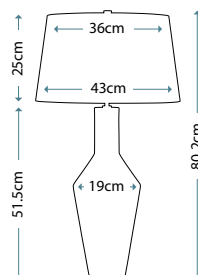

LEYTON
LEYTON/TL

A Pale Sage Green matt finished ceramic vase, completed with an Ivory polycotton tapered cylinder shade and Polished Nickel finial.

Max. Wattage: 1 x 60W E27