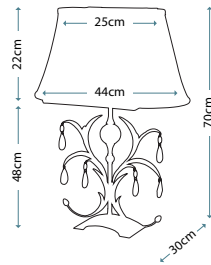

LILY
LL/TL

Table Lamp made of steel and finished in a unique deep Metallic Bronze patina. It is adorned with smoked cut glass droplets and includes a Light Brown 46cm oblong Empire shade.

Max. Wattage: 1 x 60W E27