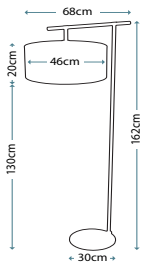

BALANCE FLOOR LAMP
BALANCE/FL BRPB

Two-tone floor lamp finished in Brown with Polished Brass highlights. Includes gold-lined brown cylinder shade and fabric diffuser.

Max. Wattage: 1 x 100W E27