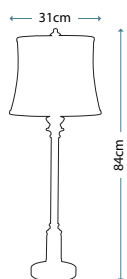

STATEROOM BL BB

FE/STATERM BL BB

Bali Brass buffet lamp including White cotton linen shade.

Max. Wattage: 1 x 60W E27