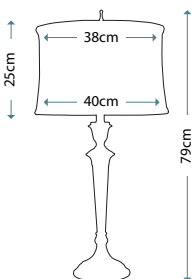

SYRACUSE BB
SF/SYRACUSE BB

Zinc cast table lamp with Burnished Brass finish, including Oyster silk sheen shade.

Max. Wattage: 1 x 60W E27