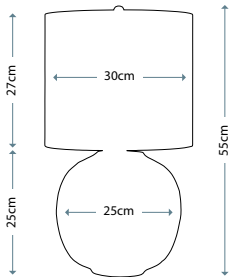

BLUE GLOBE
BLUE GLOBE/TL

Ceramic table lamp with Ocean Blue reactive glaze. Includes a Light Grey faux silk hard-backed cylinder shade.

Max. Wattage: 1 x 60W E27