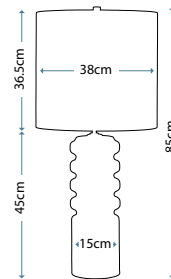

CONTOUR LIME
CONTOUR/TL LIME

Ceramic table lamp with Lime Green Glaze and Polished Nickel accents. Includes a Green linen hard-backed shade.

Max. Wattage: 1 x 60W E27