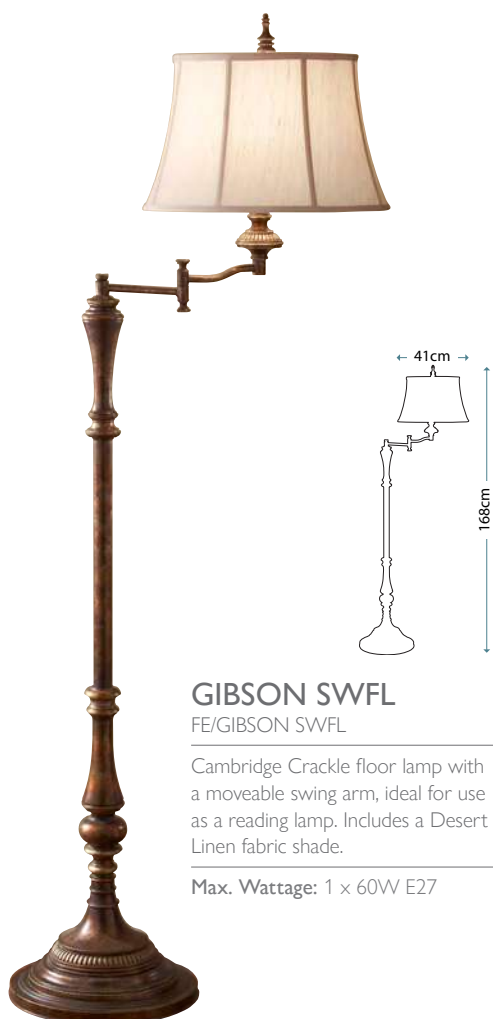

Max. Wattage: 1 x 100W E27

AUGUSTINE
FE/AUGUSTINE TL

Antique Brown table lamp including round cream colour Textured Linen Ivory soft lined shade.

Max. Wattage: 1 x 60W E27

GIBSON SWFL
FE/GIBSON SWFL

Cambridge Crackle floor lamp with a moveable swing arm, ideal for use as a reading lamp. Includes a Desert Linen fabric shade.