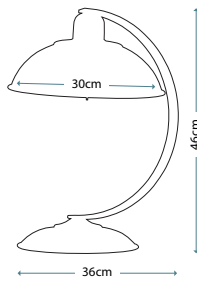

FRANKLIN GREEN
FRANKLIN GREEN

A retro bureau desk lamp finished in a Reed Green enamel paint with a Polished Chrome arch.

Max. Wattage: 1 x 60W E27