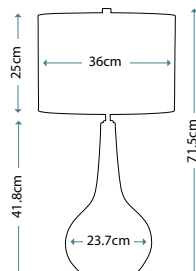

UPTON
UPTON/TL

A vibrant Red glaze on a gourd shaped ceramic vase. Completed with a White faux linen cylinder shade and Polished Nickel finial.

Max. Wattage: 1 x 60W E27