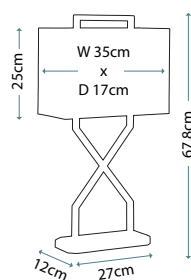

CROSS

CROSS/TL

Polished Gold metal base complete with a Navy Blue oblong shade that has a Metallic Gold lining.

Max. Wattage: 1 x 60W E27