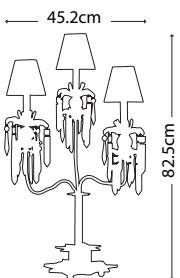

BIRDLAND III
FB/BIRDLAND/TL3

This 3-tier candelabra table lamp showcases a tiered base, striped column and arms detailed with crystal clusters, and Red and Beige spheres. Topped with Cream and Gold striped shades.

Max. Wattage: 3 x E14 60W
© Paul Grüer