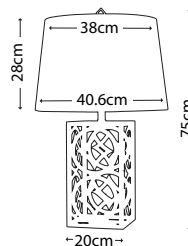

LEE CIRCLE
GN/LEE CIRCLE/TL

Distressed Gold steel frame with Ivory Linen tapered drum shade.

Max. Wattage: 1 x 100W E27