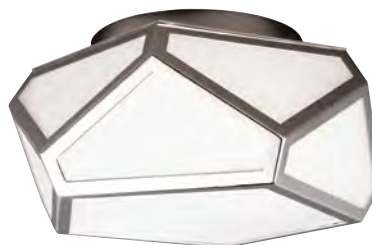

FE/DIAMOND/F