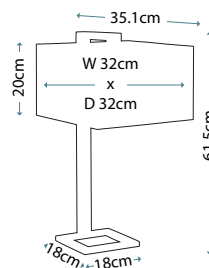

PLEIN
PLEIN/TL

Dark Brown metallic base with a Polished Gold stem complete with a Cream polycotton square shade with Metallic Gold lining.

Max. Wattage: 1 x 60W E27