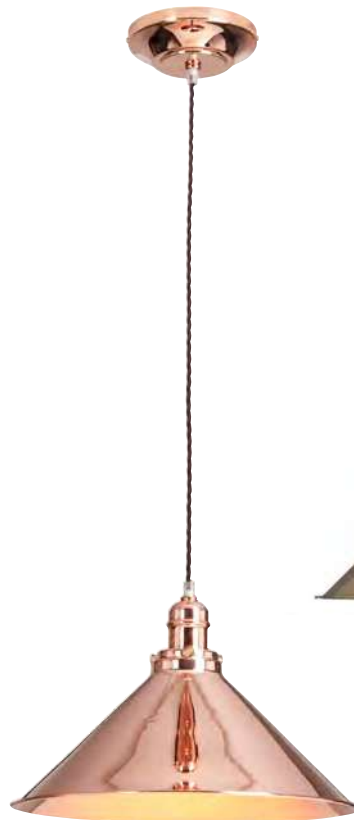

PV/P PN

PV1 CPR

PV1 AB

PV/P AB

PV/SP OB

PV/SP CPR

For the full
Provence range see
pages 375-382

Code	Description	Height	Width	Min. Drop	Max. Drop	Projection	Finish	Max. Wattage
PV/P AB	1lt Rise and Fall Pendant	230mm	370mm	895mm	1800mm	-	Aged Brass	1 x 100W E27
PV/P PN	1lt Rise and Fall Pendant	230mm	370mm	895mm	1800mm	-	Polished Nickel	1 x 100W E27
PV/SP CPR	1lt Pendant	230mm	370mm	280mm	2000mm*	-	Polished Copper	1 x 100W E27
PV/SP OB	1lt Pendant	230mm	370mm	280mm	2000mm*	-	Old Bronze	1 x 100W E27
PV1 AB	1lt Wall Light	280mm	210mm	-	-	360mm	Aged Brass	1 x 60W E27
PV1 CPR	1lt Wall Light	280mm	210mm	-	-	360mm	Polished Copper	1 x 60W E27