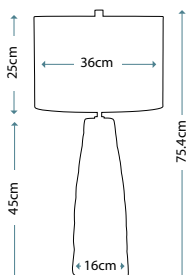

VAUXHALL
VAUXHALL/TL

A geometric shaped vase in a Vintage Caramel finish. Completed with a Cream faux linen cylinder shade and Polished Nickel finial.

Max. Wattage: 1 x 60W E27