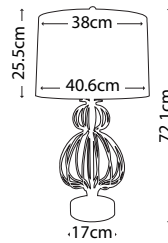

LAFITTE GOLD

GN/LAFITTE/TL GD

Distressed Gold steel body on mocha brown steel base with Cream Linen tapered drum shade

Max. Wattage: 1 x 100W E27