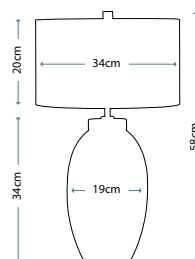

VICTOR CREAM SMALL
VICTOR SM/TL CR

Simple small ceramic table lamp with a Cream glaze. Includes a Brown faux silk hard-backed Empire shade with gold card lining.

Max. Wattage: 1 x 60W E27