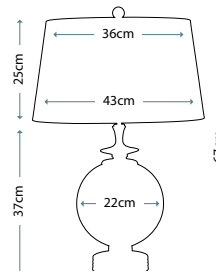

BABUSHKA
BABUSHKA/TL

Ceramic table lamp with a blue painted orb and metallic painted ceramic base and stem. Includes a Silver faux silk shade with silver card lining.

Max. Wattage: 1 x 60W E27