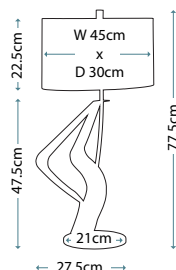

RIBBON
RIBBON/TL

This striking Polished Nickel sculpted metal base is complete with a black cylinder shade and Polished Nickel finial.

Max. Wattage: 1 x 60W E27