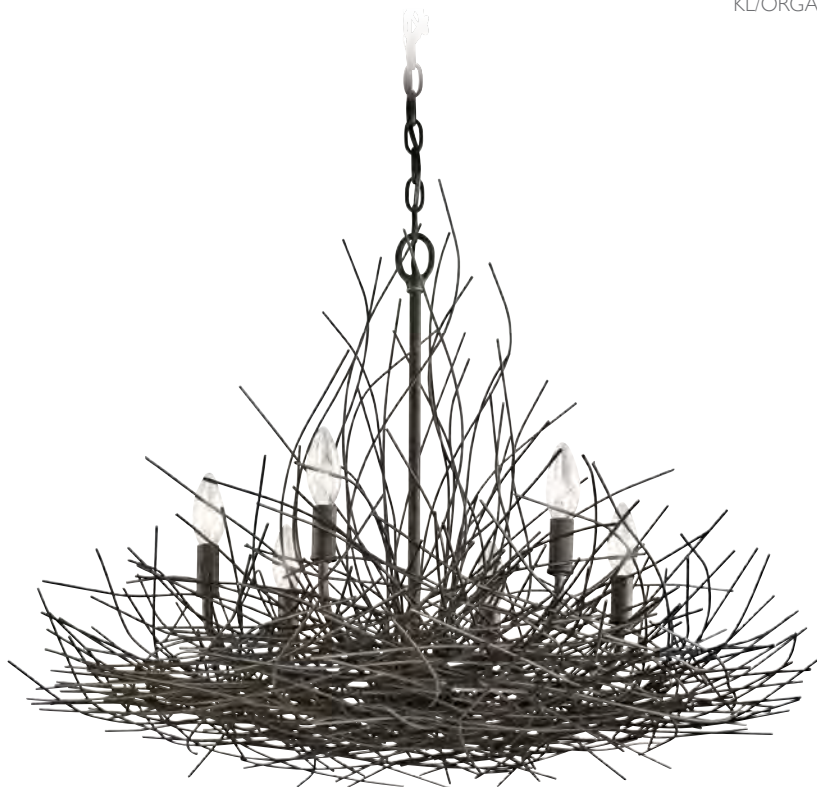

KL/ORGANIQUE6

Code	Description	Height	Width	Min. Drop	Max. Drop	Finish	Max. Wattage
KL/ORGANIQUE3	3lt Mini Chandelier	368mm	459mm	518mm	2235mm*	Olde Bronze	3 x 60W E14
KL/ORGANIQUE5	5lt Chandelier	425mm	615mm	575mm	2286mm*	Olde Bronze	5 x 60W E14
KL/ORGANIQUE6	6lt Chandelier	532mm	768mm	722mm	2413mm*	Olde Bronze	6 x 60W E14

* Supplied with 1829mm of chain.