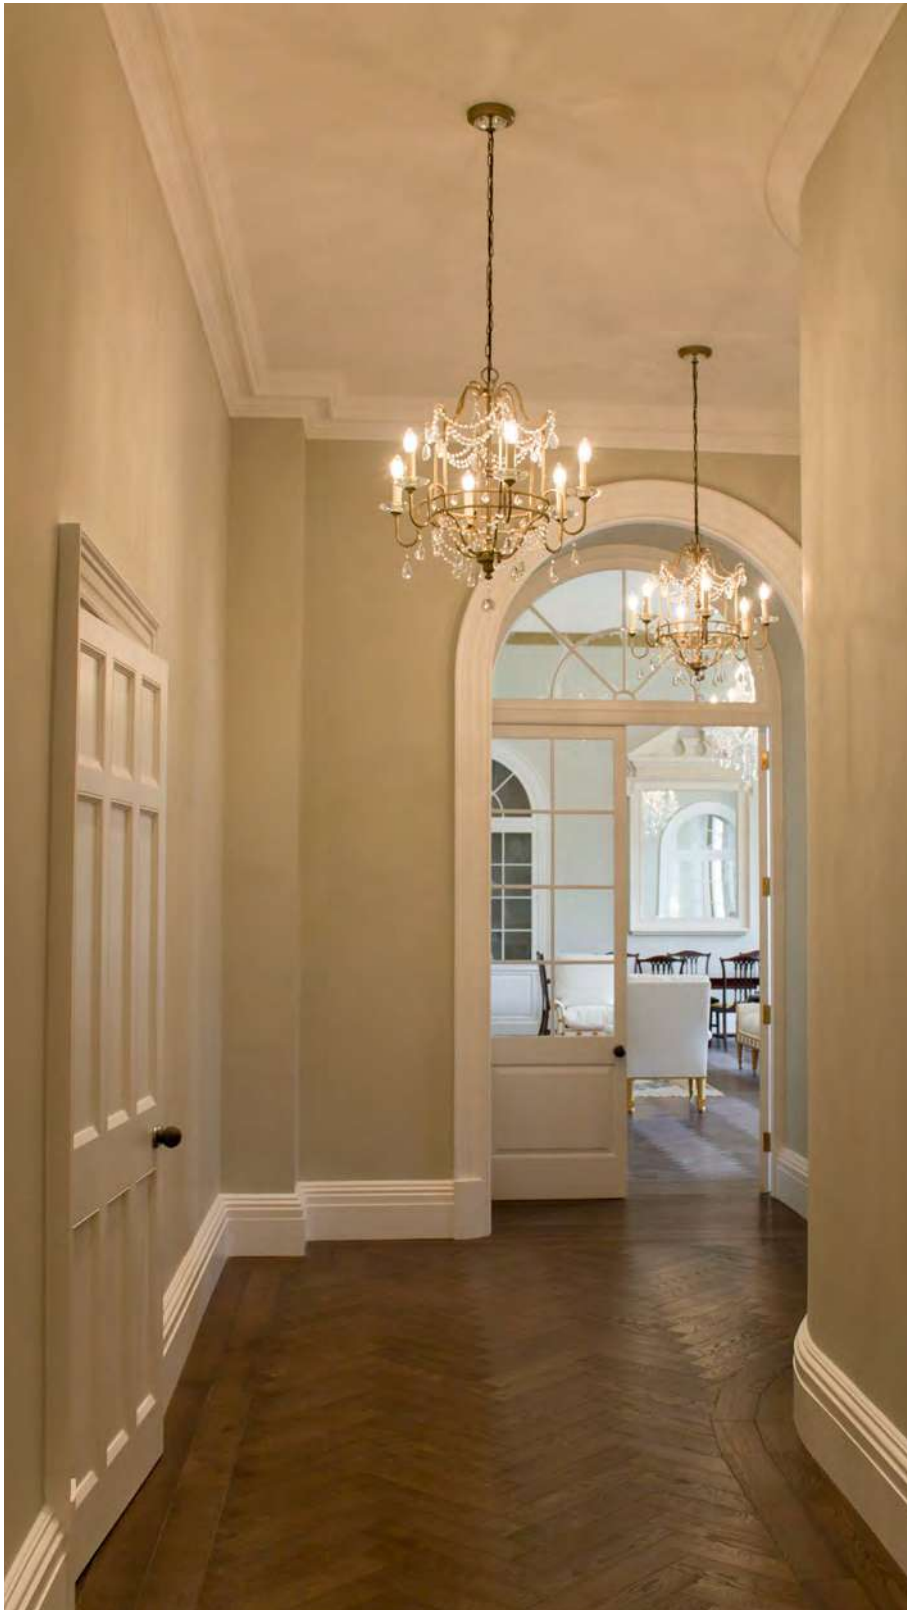

GIANNA

With their influence from elegant Italian interiors of the 1900's, the Gianna collection is a beautiful family of delicate crystal adorned fittings supplied in a hand painted Gilded Silver finish. The wall lights also feature cut glass and include aged mirrored glass to enhance their classic appeal.

FEISS
EST. 1955

FE/GIANNA3W