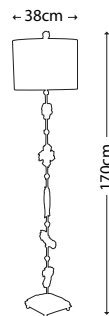

FRAGMENT GOLD FLOOR LAMP
FB/FRAGMENT/FL-G

Gold leaf with amber glaze sets off a drum shade, stepped base and stem studded silhouettes of a torso, cross and face cast from original pieces of ancient stonework fragments.

Max. Wattage: 1 x E27 100W
© Paul Grüer