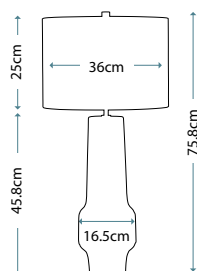

MUSWELL
MUSWELL/TL

This retro Red geometric shaped vase is completed with a White faux linen cylinder shade and Polished Nickel finial.

Max. Wattage: 1 x 60W E27