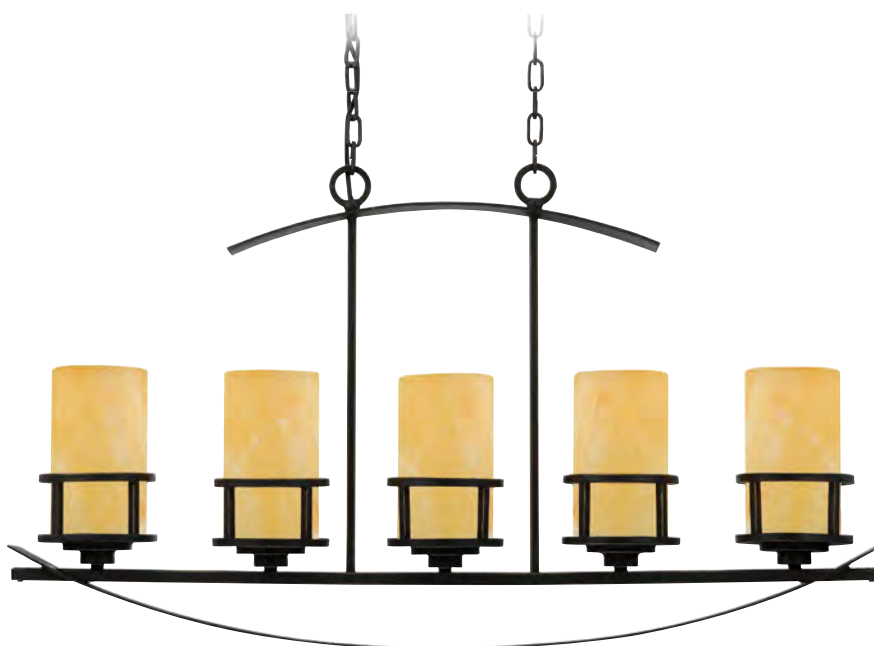

QZ/KYLE5/ISLE