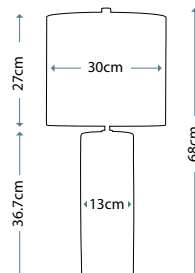

FULWELL
FULWELL/TL

The White gloss ceramic top contrasts with the Matte Gray textured base. Completed with a Dark Gray faux silk cylinder shade and Polished Nickel finial.

Max. Wattage: 1 x 60W E27