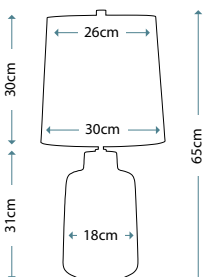

WOOLWICH
WOOLWICH/TL

A textured Graphite ceramic base with a White reactive drip glaze. Completed with a Silver faux linen tapered cylinder shade and Polished Nickel finial.

Max. Wattage: 1 x 60W E27