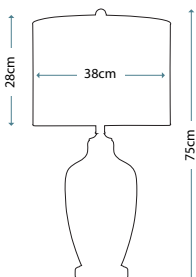

ANTONIA
ANTONIA/TL

Clear Crystal Glass table lamp with a rounded vase shape. Includes a Silver sheer fabric shade with a Silver Metallic card lining, and Polished Nickel finial.

Max. Wattage: 1 x 60W E27