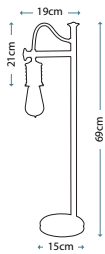

DOUILLE
DOUILLE/TL PN

Ideal for Edison style LED lamps, this vintage industrial table lamp has a ring on the lampholder for optional glass shade GS753. Finished in Polished Nickel.

Max. Wattage: 1 x 60W E27