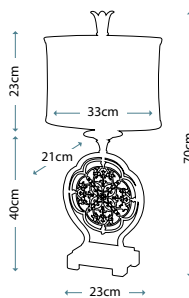

Table lamp with an ornate filigree design, finished in hand applied Bronze & Gold Patina. A light gold, oval 33cm shade is included.

Max. Wattage: 1 x 60W E27