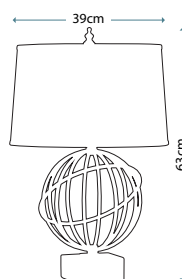

SPENCER

FE/SPENCER TL

Table lamp with Firenze Gold finish and a Dark Walnut base. Includes a Dark Tan linen shade.

Max. Wattage: 1 x 60W E27