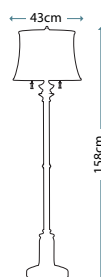

STATEROOM FL BB

FE/STATERM FL BB

Bali Brass floor lamp including White cotton linen shade.

Max. Wattage: 2 x 60W E27