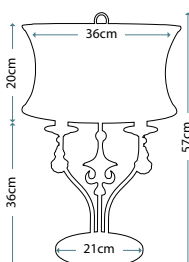

WINDSOR GOLD

WINDSOR/TL

Table Lamp hand crafted from steel and finished in a Gold patina. Crystal cut glass jewels hang from twin candleholders. Includes a Cream 36cm polycotton shade.

Max. Wattage: 2 x 60W E14