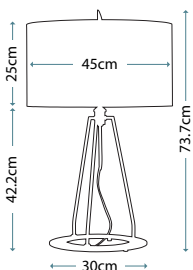

FERRARA WHITE
FERRARA/TL WPG

White legs ascend from a Polished Gold base on hidden feet so the ring appears to hover above the table, complete with a White polycotton cylinder shade that has a Metallic Gold lining.

Max. Wattage: 1 x 60W E27