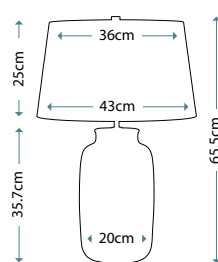

KINGSTON VALE

KINGSTON VALE/TL

This rich Olive Green reactive glazed ceramic vase is completed with an Ivory polycotton tapered cylinder shade and Polished Nickel finial.

Max. Wattage: 1 x 60W E27