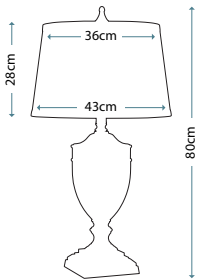

DENNISON PN
QZ/DENNISON PN

Glass and metal table lamp in Polished Nickel finish, including Tan hardback fabric shade with double trim.

Max. Wattage: 1 x 100W E27