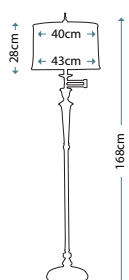

ARLINGTON AN
SF/ARLINGTON AN

Zinc cast swing arm floor lamp with Antique Nickel finish, including Off-white Camelot shade.

Max. Wattage: 1 x 60W E27