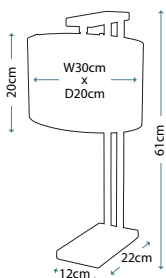

BELMONT TABLE LAMP

BELMONT/TL

Contemporary table lamp with white polycotton shades and white acrylic diffusers. Finished in Brushed Nickel.

Max. Wattage: 1 x 60W E27