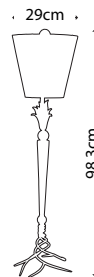

FLAMBEAU

FB/FLAMBEAU/TL

A twisted brass base supports the black and cream striped moulded stem topped with sculpted decorative blossom. The inverted drum shade is topped by a silver leaf ball finial.

Max. Wattage: 1 x E27 60W
© Paul Grüber