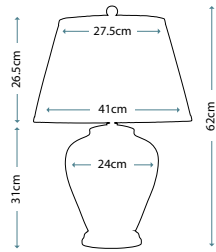

LEAVES BROWN/GOLD
LEAVES BR GL/TL

Chinese Porcelain table lamp with Brown and Gold leaves painted over a Cream crackle glaze. Fitted with a wooden base, Cream polycotton knife pleat shade, and Aged Brass finial.

Max. Wattage: 1 x 60W E27