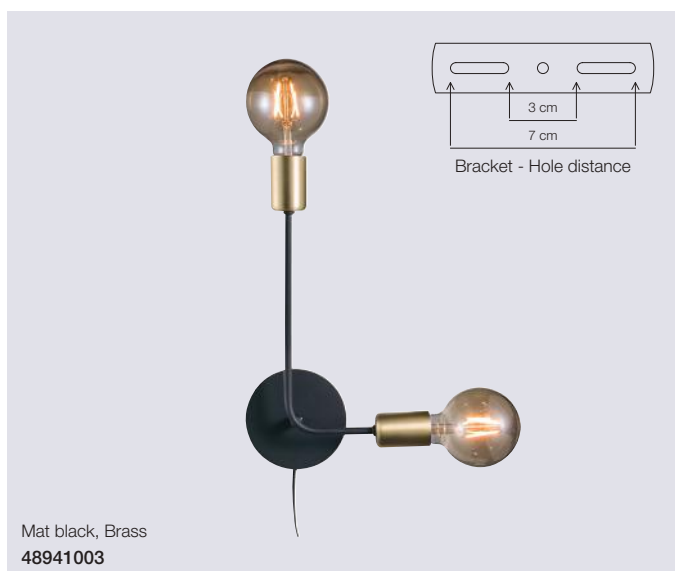

## Pine Floor

<b>Masterbox</b>	Qty 3
<b>Size</b>	H: 133 cm, W: 37 cm, L: 18 cm, Shade Ø: 13,5 cm, Pipe Ø: 1,53 cm, Base Ø: 18 cm, Tilt angle: 90°
<b>Material</b>	Metal
<b>IP Class</b>	IP20, Class 2
<b>Cable</b>	Cable: Black 150 cm non replaceable Switch on fixture
<b>Light source</b>	GU10, Max. 15W, Excl. light source,
<b>Features</b>	Industrial style, Beautiful light effect with holes in the shade, Material mix with matt metal and brass details

# Meet the Josefine's

no. 2010303003

no. 48933003

no. 48941003

no. 48955003

The innovative and playful design makes Josefine a decorative and modern series. The stringent tube contributes to an industrial look, which complements a rough and modern decor. In contrast to the industrial expression are the beautiful brass details and soft shapes, which result in an incredibly decorative series that balances minimalism and elegance in the finest possible manner. Furthermore, the Josefine series allows for personality in the use of decorative lights, illuminating the room in the finest manner imaginable.

### Josefine Pendant

<b>Masterbox</b>	Qty 3
<b>Size</b>	H: 4,4 cm, W: 91 cm, L: 45 cm
<b>Material</b>	Metal
<b>IP Class</b>	IP20, Class 2
<b>Cable</b>	Cable: Black 200 cm non replaceable
<b>Canopy</b>	Color: Black, Material: Metal L: 30,2x9 cm, H: 2,8 cm
<b>Light source</b>	E27, Max. 60W, Excl. light source,
<b>Features</b>	Industrial style, Industrial expression with raw, masculine tubes, New interpretation of a traditional chandelier

### Josefine Pendant

<b>Masterbox</b>	Qty 2
<b>Size</b>	H: 79 cm, W: 55 cm, L: 55 cm, Shade Ø: 4,2 cm, Pipe Ø: 1,9 cm
<b>Material</b>	Metal
<b>IP Class</b>	IP20, Class 2
<b>Cable</b>	Textile cable: Black 200 cm non replaceable
<b>Canopy</b>	Color: Black, Material: Metal Ø: 12 cm, H: 7 cm
<b>Light source</b>	E27, Max. 6X28W, Excl. light source,
<b>Features</b>	Industrial style, Industrial expression with raw, masculine tubes