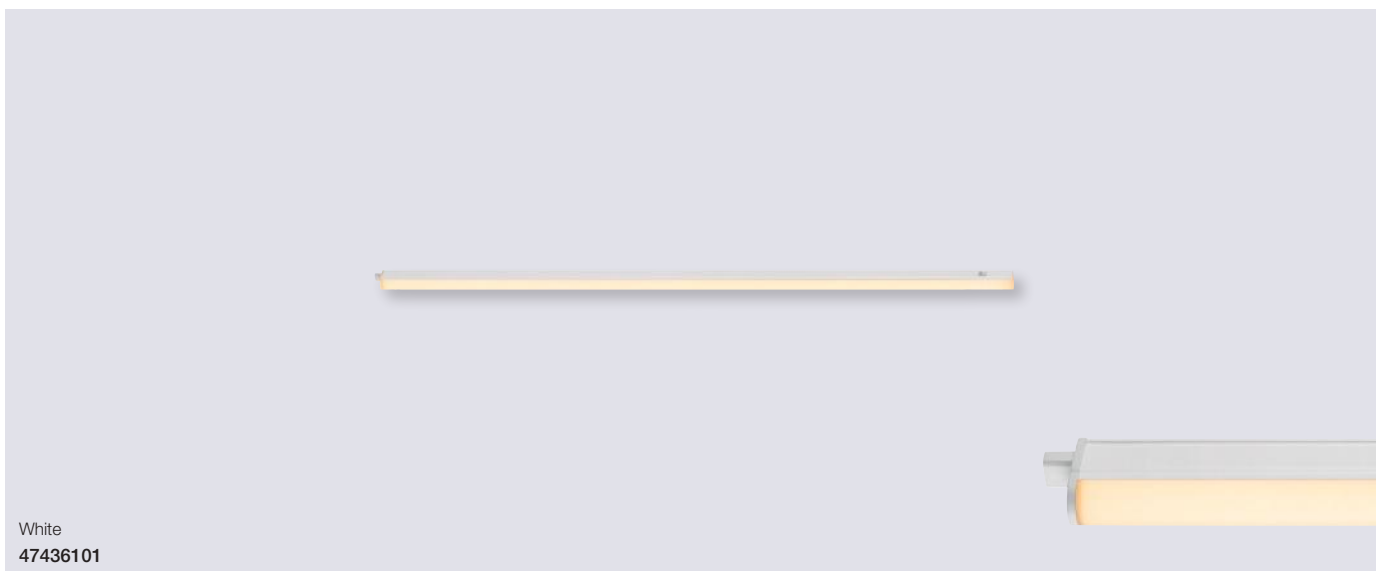

Latona 56,2 9W Under cabinet

Masterbox	Qty 6
Size	W: 2,4 cm, L: 56,2 cm, D: 3,4 cm
Material	Plastic
IP Class	IP20, Class 2
Light source	Fixed LED, Incl. 9W LED, Incl. 2-Step MOODMAKER TM, Lumen 730, Kelvin 3000/4000, Life hours 25.000, RA 80, Beam angle 130°, Not dimmable
Features	2-Step MOODMAKER 3000K/4000K by switch on body, Ideally suited for under cabinet lighting, Parallel connection possible, 5 year LED guarantee