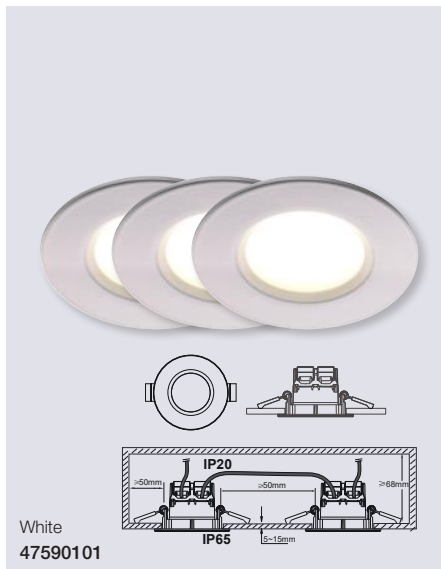

Clarkson 2700K 3-Kit Downlight

1. **Masterbox** Qty 3
   Size H: 5,4 cm, Ø: 8,5 cm, Mounting min. height: 6,8 cm
   Cut-out Ø: 7,2 cm
   Material Plastic/Metal
   IP Class IP65, Class 2
   Light source Fixed LED, Incl. 3X4,8W LED,
   Lumen 3X345, Kelvin 2700, Life hours 20.000, RA 80,
   Beam angle 100°, Not dimmable
   Features Parallel connection possible, Ideally suited for bathroom
   zone 1-2 IP65, Parallel connection possible,
   5 year LED guarantee

Clarkson 2700K 3-Kit Downlight

1. **Masterbox** Qty 3
   Size H: 5,4 cm, Ø: 8,5 cm, Mounting min. height: 6,8 cm
   Cut-out Ø: 7,2 cm
   Material Plastic/Metal
   IP Class IP65, Class 2
   Light source Fixed LED, Incl. 3X4,8W LED,
   Lumen 3X345, Kelvin 2700, Life hours 20.000, RA 80,
   Beam angle 100°, Not dimmable
   Features Parallel connection possible, Ideally suited for bathroom
   zone 1-2 IP65, Parallel connection possible,
   5 year LED guarantee