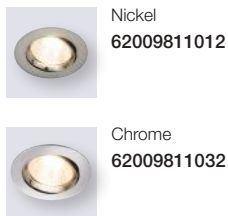

Apollo IP23 2700K 1-Kit Dim Tilt Downlight

Masterbox	Qty 10
Size	H: 5,4 cm, Ø: 8,5 cm, Mounting min. height: 6,8 cm
Material	Metal/Plastic
IP Class	IP23, Class 2
Light source	Fixed LED, Incl. 4,8W LED, Lumen 345, Kelvin 2700, Life hours 20.000, RA 80, Beam angle 36°, Dimmable
Features	Parallel connection possible, 5 year LED guarantee

*Only for Benelux & France

Apollo IP23 2700K 3-Kit Tilt Downlight

Masterbox	Qty 10
Size	H: 5,4 cm, Ø: 8,5 cm, Mounting min. height: 6,8 cm
Material	Metal/Plastic
IP Class	IP23, Class 2
Light source	Fixed LED, Incl. 3X4,8W LED, Lumen 3X345, Kelvin 2700, Life hours 20.000, RA 80, Beam angle 36°, Not dimmable
Features	Parallel connection possible, 5 year LED guarantee

*Only for Benelux & France

Apollo IP23 4000K 3-Kit Tilt Downlight

Masterbox	Qty 10
Size	H: 5,4 cm, Ø: 8,5 cm, Mounting min. height: 6,8 cm
Material	Metal/Plastic
IP Class	IP23, Class 2
Light source	Fixed LED, Incl. 3X4,8W LED, Lumen 3X380, Kelvin 4000, Life hours 20.000, RA 80, Beam angle 36°, Not dimmable
Features	Parallel connection possible, 5 year LED guarantee

*Only for Benelux & France

Apollo IP23 4000K 5-Kit Tilt Downlight

Masterbox	Qty 10
Size	H: 5,4 cm, Ø: 8,5 cm, Mounting min. height: 6,8 cm
Material	Metal/Plastic
IP Class	IP23, Class 2
Light source	Fixed LED, Incl. 5x4,8W LED, Lumen 380, Kelvin 4000, Life hours 20.000, RA 80, Beam angle 36°, Not dimmable
Features	Parallel connection possible, 5 year LED guarantee

*Only for Benelux & France