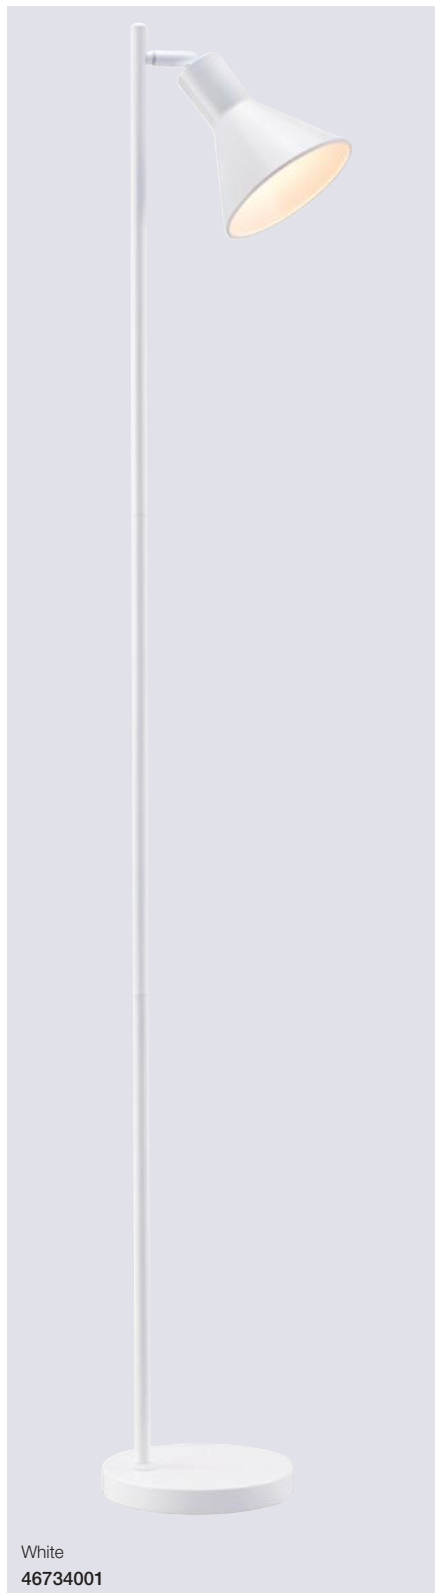

Grey -
Grey inside
the shade
46563010

White
46695001

White
46734001

Eik Floor

Masterbox	Qty 3
Size	H: 144 cm, Shade Ø: 15 cm, Base Ø: 19 cm
Material	Metal/Plastic
IP Class	IP20, Class 2
Cable	Cable: White/Black 200 cm non replaceable Switch on cable
Light source	E27, Max. 15W, Excl. light source,
Features	Contemporary and simple style