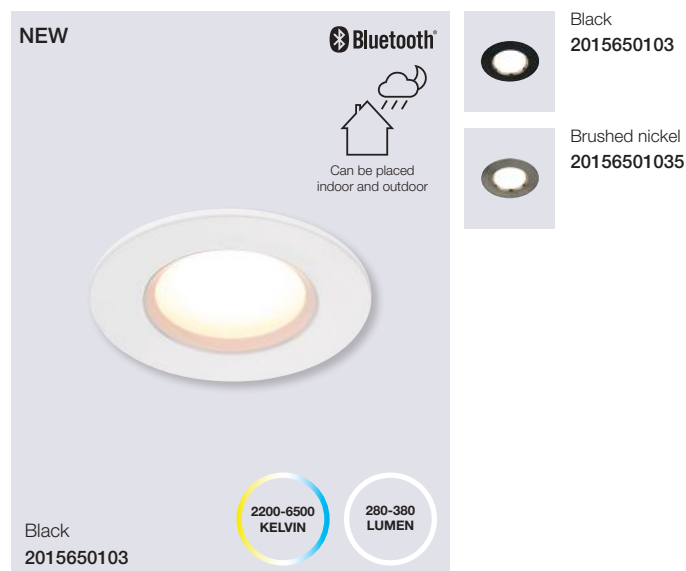

Dorado Smart Light 1-Kit Downlight

Masterbox	Qty 6
Size	D: 5,4 cm, H: 5,4 cm, Ø: 8,5 cm
Material	Plastic/Metal
IP Class	IP65, Class 2
Light source	Fixed LED, Incl. 4,7W LED, Lumen 380, Kelvin 2200-6500, Life hours 20.000, RA 80, Beam angle 36°
Features	IP 65 protection for both outdoor and bathroom use, Bluetooth connection to Nordlux Smart Light, Adjustable kelvin and lumen output, 5 year LED guarantee