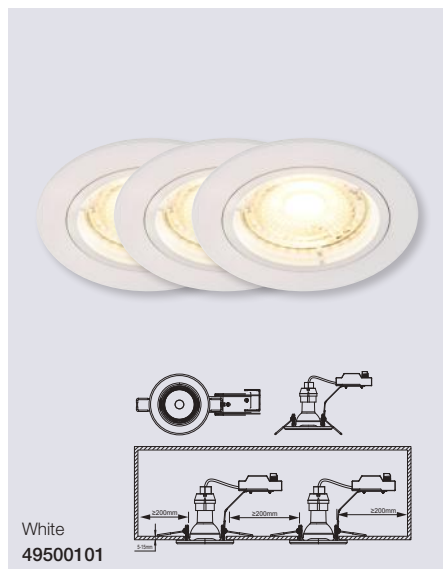

*Carina is also available as Smart Light, see page 328

White
49500101

Carina 2700K 3-Kit Dim Downlight

- **Masterbox** Qty 3
- **Size** H: 10,3 cm, Ø: 8,5 cm, Mounting min. height: 11,3 cm
  Cut-out Ø: 7,2 cm
- **Material** Metal
- **IP Class** IP20, Class 2
- **Light source** GU10, Max. 50W, Incl. 3X5W LED,
  Lumen 3X345, Kelvin 2700, Life hours 15.000, RA 80,
  Beam angle 36°, Dimmable
  Light source energy class A+
- **Features** Stepless dimmable 0-100% by wall dimmer excl.