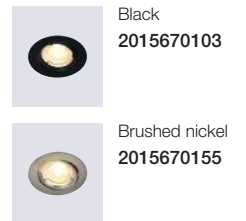

Carina Smart Light Downlight

Masterbox Qty 3
Light source GU10,
Lumen 410, Kelvin 2200-6500, Life hours 15.000, RA 80,
Beam angle 36°
Features Twist-lock for easy mounting of smart bulbs,
Bluetooth connection to Nordlux Smart Light,
Retrofit smart GU10 bulb included

Carina Smart Light 3-kit Downlight

Masterbox Qty 3
Light source GU10,
Lumen 410, Kelvin 2200-6500, Life hours 15.000, RA 80,
Beam angle 36°, Not dimmable
Features Twist-lock for easy mounting of smart bulbs,
Bluetooth connection to Nordlux Smart Light,
Retrofit smart GU10 bulb included

Carina Smart Light Square 3-Kit Downlight

Masterbox Qty 3
Light source GU10,
Lumen 410, Kelvin 2200-6500, Life hours 15.000, RA 80,
Beam angle 36°, Not dimmable
Features Twist-lock for easy mounting of smart bulbs,
Bluetooth connection to Nordlux Smart Light,
Retrofit smart GU10 bulb included