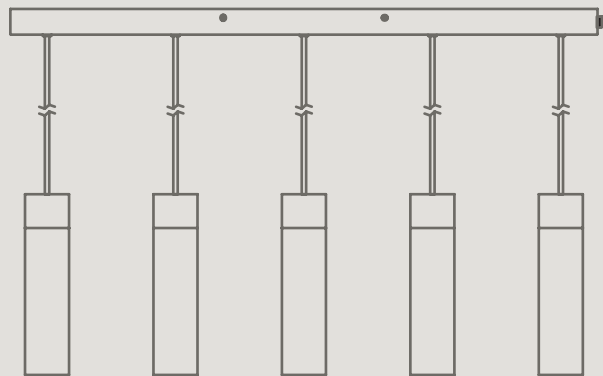

no. 2010483003 black / no. 2010483010 grey

The minimalistic Tilo series oozes of Nordic elegance with the slim design and clean lines. The thin lamp head emits a precise downward light, and with the unmistakable character feature of ash wood and matte metal, Tilo is the perfect addition to the stylish and modern home.