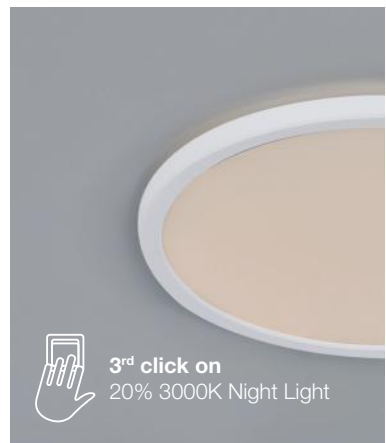

**Easy twist lock connection & easy installation by 1 person**

**White version with detachable brushed nickel ring, 2 colors in one product**

**OJA is also available as Smart Light, see page 327**