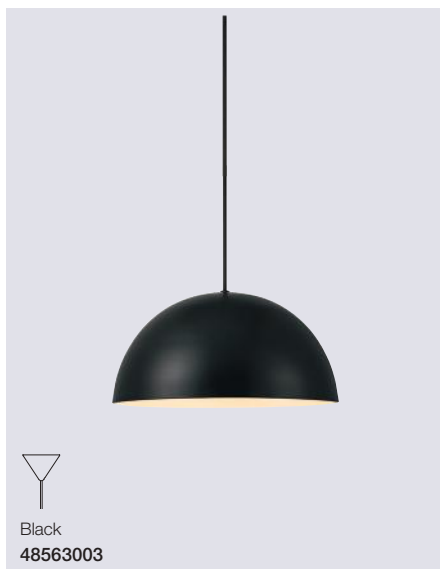

# Meet Miry

no. 2010733003 black / no. 2010733010 grey

**Miry is a decorative series in metal with an element of white opal glass in the middle of the shade. The glass element protrudes both on the top and bottom of the shade, thus ensuring that the light is directed both upwards and downwards. The white opal glass covers the light source and contributes to a soft and comfortable light.**

## Miry Pendant

<b>Masterbox</b>	Qty 2
<b>Size</b>	H: 27,5 cm, W: 50 cm, L: 50 cm, Shade Ø: 50 cm
<b>Material</b>	Metal/Glass
<b>IP Class</b>	IP20, Class 2
<b>Cable</b>	Textile cable: Black/White 200 cm non replaceable
<b>Canopy</b>	Color: Black/White, Material: Metal Ø: 12,5 cm, H: 2,5 cm
<b>Light source</b>	E27, Max. 40W, Excl. light source,
<b>Features</b>	Contemporary and simple style, Opal white mouthblown glass and matte metal, Large pendant that creates visual volume