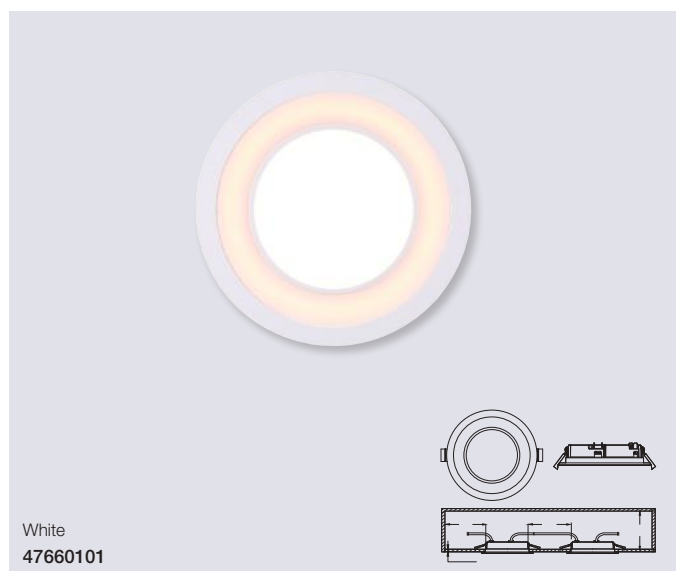

Clyde 15 4000K Downlight

Masterbox	Qty 3
Size	H: 3,3 cm, Ø: 14,5 cm, Mounting min. height: 5 cm Cut-out Ø: 13 cm
Material	Plastic/Plastic
IP Class	IP20, Class 2
Light source	Fixed LED, Incl. 12W LED, Incl. 3-Step MOODMAKER TM, Lumen 900, Kelvin 4000, Life hours 25.000, RA 80, Beam angle 120°, Not dimmable
Features	Parallel connection possible, 5 year LED guarantee

*Only for Benelux & France