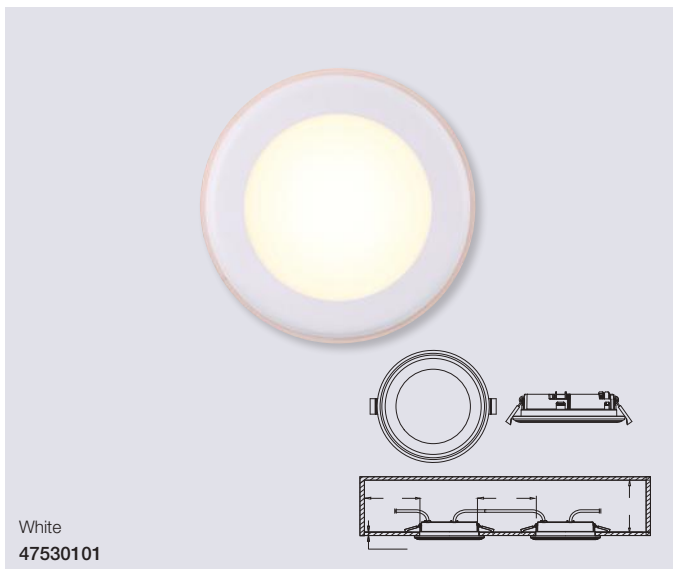

White
47530101

Elkton 14 Downlight

- **Masterbox** Qty 3
- **Size** H: 3,8 cm, Ø: 14,5 cm, Mounting min. height: 5 cm
  Cut-out Ø: 13 cm
- **Material** Plastic/Plastic
- **IP Class** IP20, Class 2
- **Light source** Fixed LED, Incl. 12W LED, Incl. 3-Step MOODMAKER™, Lumen 800, Kelvin 2700, Life hours 25.000, RA 80, Beam angle 120°, Not dimmable
- **Features** 3-Step MOODMAKER dimmer both/inner/outer rings, Connector block included, Parallel connection possible, 5 year LED guarantee