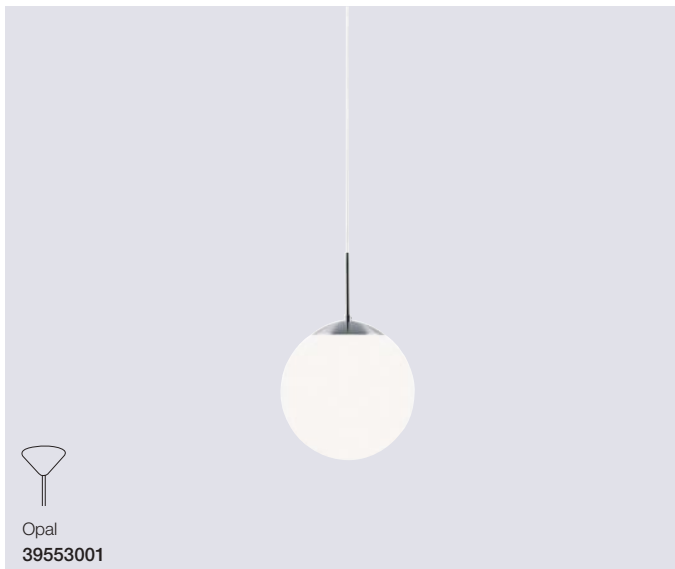

Cafe 15 Pendant

Masterbox	Qty 3
Size	H: 29 cm, Shade Ø: 15 cm, Shade H: 15 cm
Material	Glass/Metal
IP Class	IP20, Class 2
Cable	Cable: Clear 180 cm non replaceable
Canopy	Color: White, Material: Plastic Ø: 12,5 cm, H: 8,5 cm
Light source	E27, Max. 15W, Excl. light source,
Features	Mouthblown glass