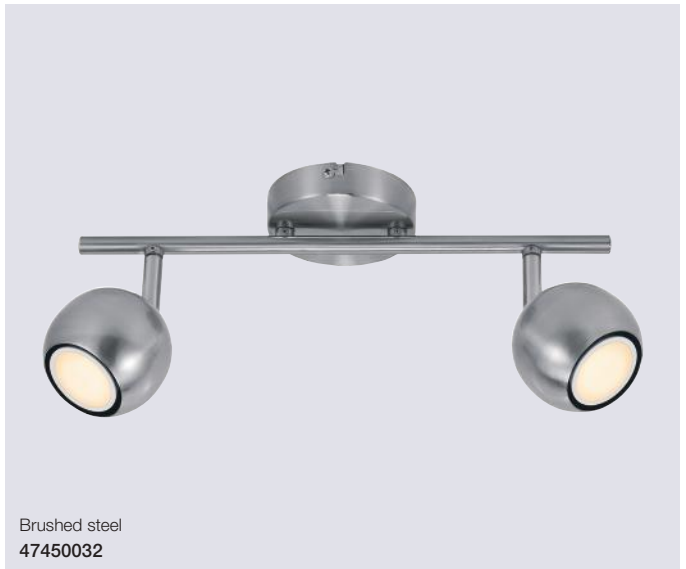

Chicago SpotLight

Masterbox	Qty 3
Size	W: 10 cm, L: 35 cm, D: 16,8 cm, Base mount: Ø8 cm
Material	Metal
IP Class	IP20, Class 1
Light source	GU10, Max. 10W, Incl. 2X4,6W GU10, Lumen 2X345, Kelvin 2700, Life hours 50.000, RA 80, Beam angle 36°, Not dimmable Light source energy class A+
Features	Industrial style