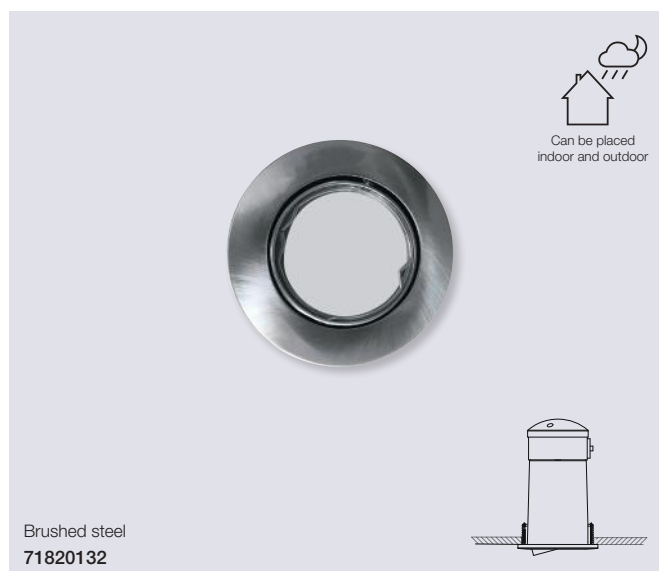

Mixit Pro Downlight

Masterbox	Qty 3
Size	H: 7,2 cm, Ø: 8,5 cm, Mounting min. height: 6,5 cm Cut-out Ø: 7,6 cm, Tilt angle: 30°
Material	Plastic/Metal
IP Class	IP23, Class 2
Light source	GU10, Max. 8W LED, Excl. light source,
Features	Ideally suited for combination with NORDLUX SMART, Can be mounted directly in the insulation

Mixit Downlight

Masterbox	Qty 3
Size	H: 13,5 cm, Ø: 8,5 cm, Mounting min. height: 14 cm Cut-out Ø: 7,6 cm, Tilt angle: 25°
Material	Plastic/Metal
IP Class	IP23, Class 2
Light source	GU10, Max. 8W LED, Excl. light source,
Features	Ideally suited for combination with NORDLUX SMART, Can be mounted directly in the insulation