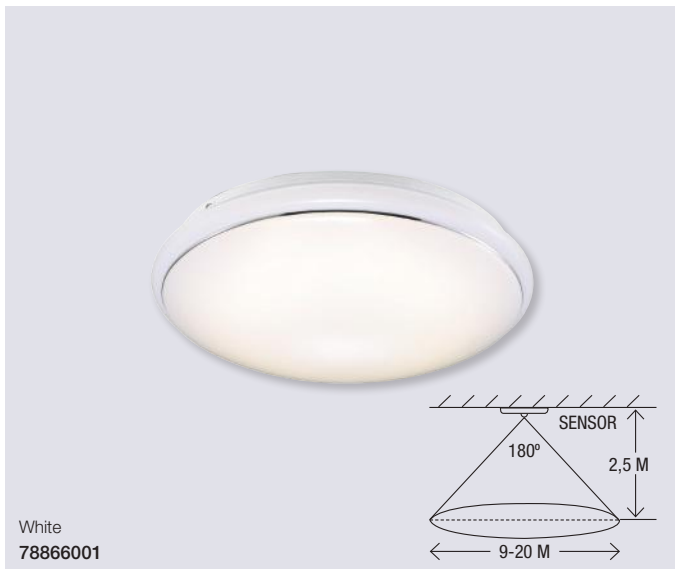

Melo 34 Sensor Ceiling

- **Masterbox** Qty 3
- **Size** D: 10 cm, Shade Ø: 34 cm
- **Material** Plastic/Metal
- **IP Class** IP20, Class 1
- **Light source** Fixed LED, Incl. 12W LED, Lumen 840, Kelvin 3000, Life hours 20.000, RA 80, Beam angle 130°, Not dimmable
- **Features** Microwave movement SENSOR INSIDE, Upgraded generation, Adjustable sensor: lux, time sec./min. & radius, 5 year LED guarantee

Petri 30 Ceiling

- **Masterbox** Qty 3
- **Size** D: 9 cm, Shade Ø: 30 cm
- **Material** Glass/Metal
- **IP Class** IP20, Class 1
- **Light source** E27, Max. 60W, Excl. light source,
- **Features** Ideally suited for combination with NORDLUX SMART

Spinner Ceiling

- **Masterbox** Qty 3
- **Size** D: 7 cm, Shade Ø: 28 cm
- **Material** Metal/Glass
- **IP Class** IP20, Class 1
- **Light source** E27, Max. 60W, Excl. light source,
- **Features** Ideally suited for combination with NORDLUX SMART

Standard Ceiling

- **Masterbox** Qty 3
- **Size** D: 7,5 cm, Shade Ø: 25 cm
- **Material** Glass/Metal
- **IP Class** IP20, Class 1
- **Light source** E27, Max. 60W, Excl. light source,
- **Features** Ideally suited for combination with NORDLUX SMART