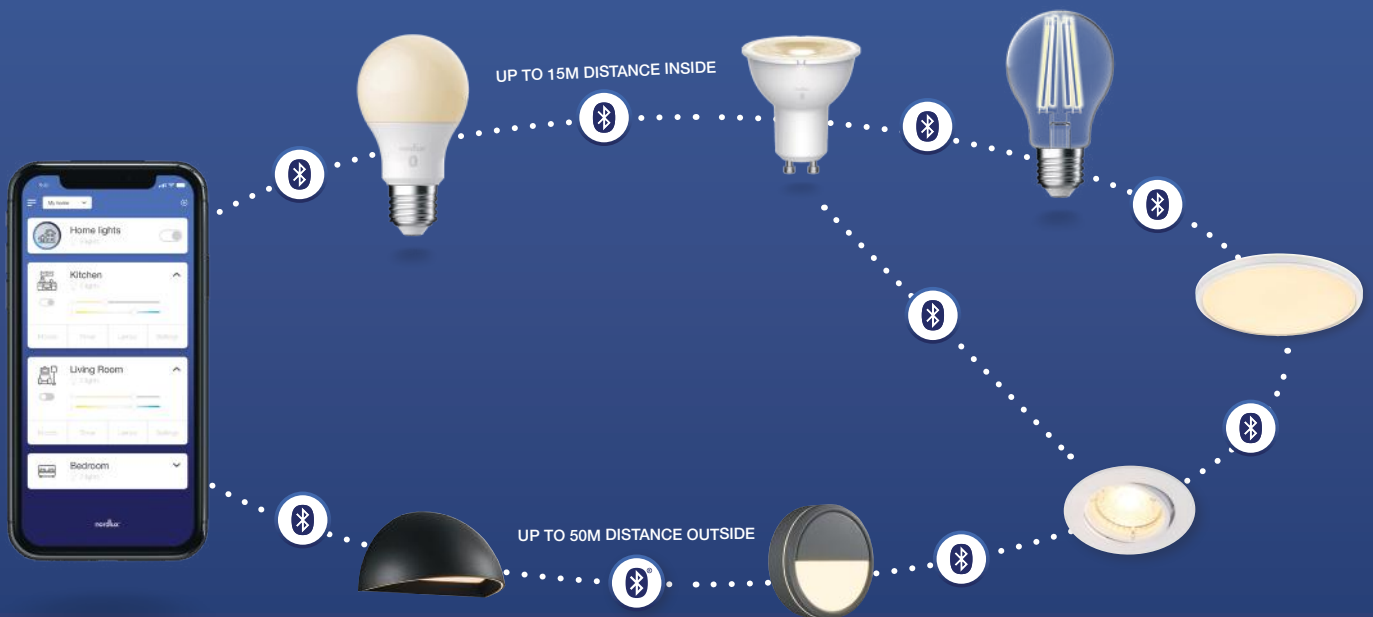

User friendly Bluetooth Mesh connections

Nordlux's smart light makes use of the newest Bluetooth Mesh technology. This enables it to work both indoor and outdoor with a stable communication between the devices. Bluetooth has a very low power consumption allowing us to save energy, but also introduce battery powered accessories, such as a daylight and motion sensor. Bluetooth also allows our users complete anonymity and strong privacy protection – because we allow access to all the basic functions without signing up with any account or email.