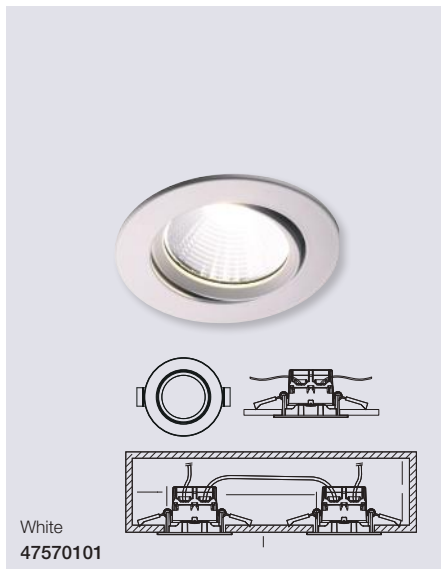

Fremont 2700K 1-Kit Downlight

Masterbox	Qty 3
Size	H: 5,4 cm, Ø: 8,5 cm, Mounting min. height: 6,8 cm Cut-out Ø: 7,2 cm, Tilt angle: 12°
Material	Plastic/Metal
IP Class	IP23, Class 2
Light source	Fixed LED, Incl. 5,5W LED, Lumen 345, Kelvin 2700, Life hours 20.000, RA 80, Beam angle 36°, Dimmable
Features	Stepless dimmable 0-100% by wall dimmer excl., Parallel connection possible, Parallel connection possible, 5 year LED guarantee