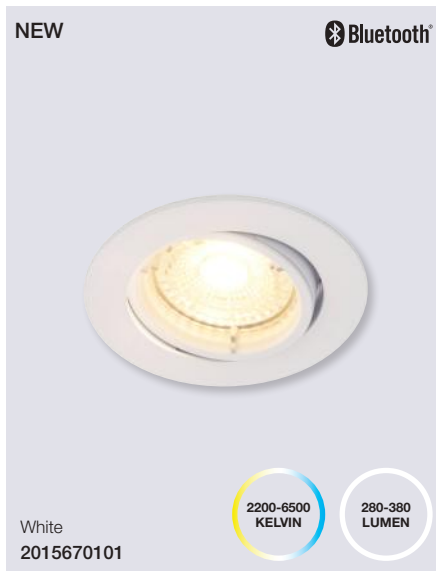

### Dorado Smart Light 1-Kit Downlight

<b>Masterbox</b>	Qty 6
<b>Size</b>	D: 5,4 cm, H: 5,4 cm, Ø: 8,5 cm
<b>Material</b>	Plastic/Metal
<b>IP Class</b>	IP65, Class 2
<b>Light source</b>	Fixed LED, Incl. 4,7W LED, Lumen 380, Kelvin 2200-6500, Life hours 20.000, RA 80, Beam angle 36°
<b>Features</b>	IP 65 protection for both outdoor and bathroom use, Bluetooth connection to Nordlux Smart Light, Adjustable kelvin and lumen output, 5 year LED guarantee