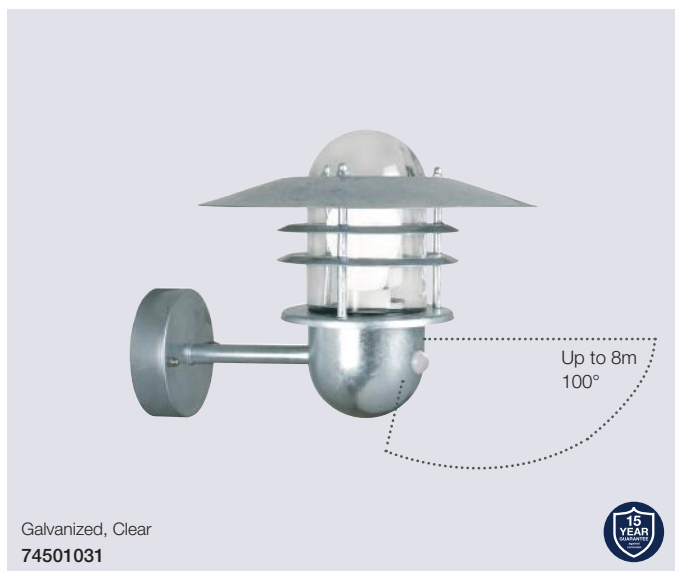

Agger Sensor Wall

- **Masterbox** Qty 3
- **Size** H: 20 cm, D: 29,5 cm, Shade Ø: 25,5 cm, Base mount: Ø 11 cm
- **Material** Galvanized steel/Glass
- **IP Class** IP54, Class 2
- **Light source** E27, Max. 60W, Excl. light source,
- **Features** Build-in daylight and motion sensor,
  Parallel connection possible,
  15 year anti corrosion guarantee on Galvanized steel