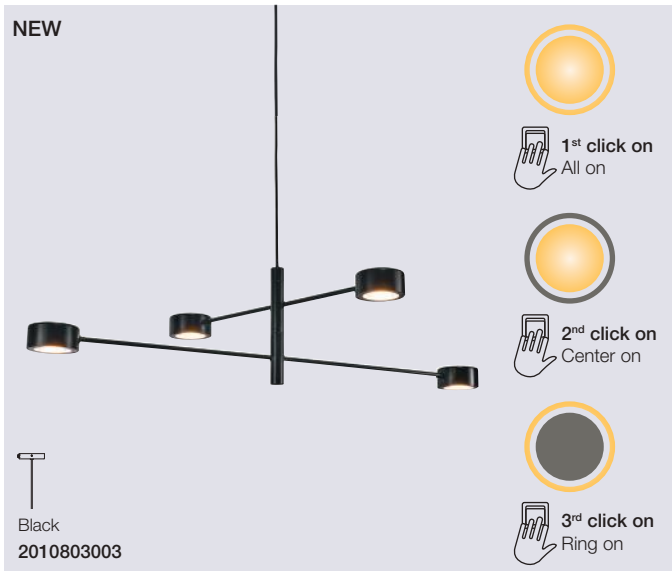

# Meet the Clyde's

no. 2010803003

no. 2010813003

no. 2010821003t

no. 2010835003

no. 2010844003

**Slim Nordic design and innovative technology are combined in the most compelling way in the Clyde series. Clyde has a built-in Moodmaker™ function, which allows you to adjust the light in three steps according to needs and situation from your regular wall switch.**

## Clyde Floor

<b>Masterbox</b>	Qty 2
<b>Size</b>	H: 138 cm, W: 23 cm, L: 26,6 cm, Shade Ø: 8,5 cm, Pipe Ø: 1,6 cm, Base Ø: 23 cm, Tilt angle: 130°
<b>Material</b>	Metal/Plastic
<b>IP Class</b>	IP20, Class 2
<b>Cable</b>	Textile cable: Black 150 cm non replaceable Switch on cable
<b>Light source</b>	Fixed LED, Incl. 2X5W LED, Incl. 3-Step MOODMAKER™ with memory, Lumen 2X350, Kelvin 2700, Life hours 25.000, RA 80, Beam angle 120°, Not dimmable
<b>Features</b>	Minimalistic design, Adjustable construction, 350 lumen per head, 5 year LED guarantee

### Clyde Pendant

<b>Masterbox</b>	Qty 2
<b>Size</b>	H: 22,25 cm, W: 8,5 cm, L: 89,6 cm, Shade Ø: 8,5 cm, Tilt angle: 320°
<b>Material</b>	Metal/Plastic
<b>IP Class</b>	IP20, Class 2
<b>Cable</b>	Textile cable: Black 200 cm non replaceable
<b>Canopy</b>	Color: Black, Material: Metal, Ø: 12,5 cm, H: 2,5 cm
<b>Light source</b>	Fixed LED, Incl. 4X5W SMD, Incl. 3-Step MOODMAKER™ with memory, Lumen 4X350, Kelvin 2700, Life hours 25.000, RA 80, Beam angle 120°, Not dimmable
<b>Features</b>	Minimalistic design, Adjustable construction, 350 lumen per head, 5 year LED guarantee