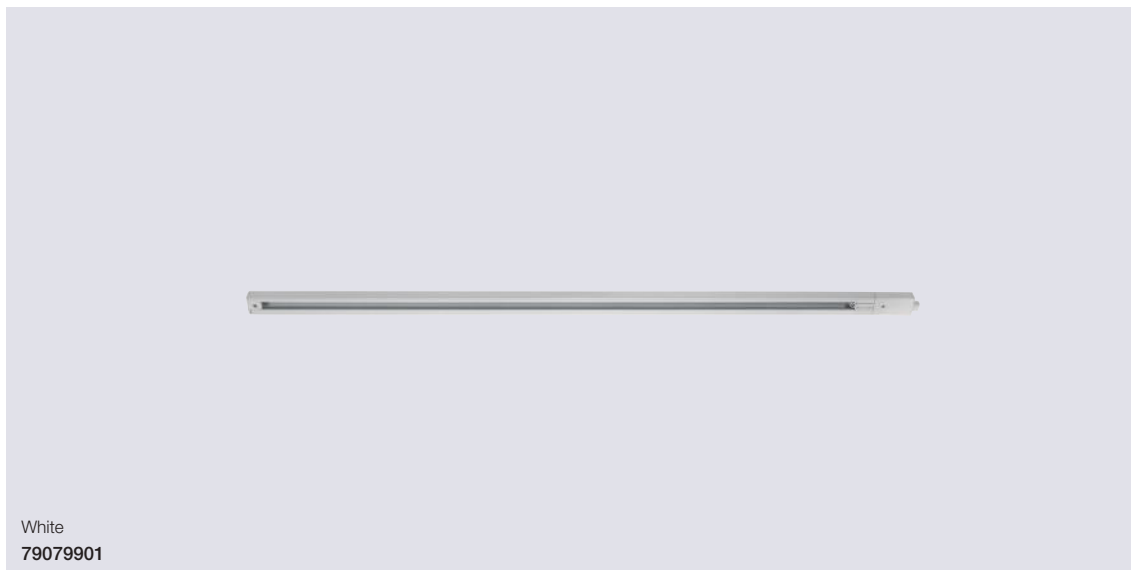

White
79079901

Link 1M Rail

Masterbox	Qty 3
Size	W: 3,5 cm, L: 107 cm, D: 1,8 cm
Material	Metal
IP Class	IP20, Class 1
Light source	Max. 690W
Features	Adaptor included