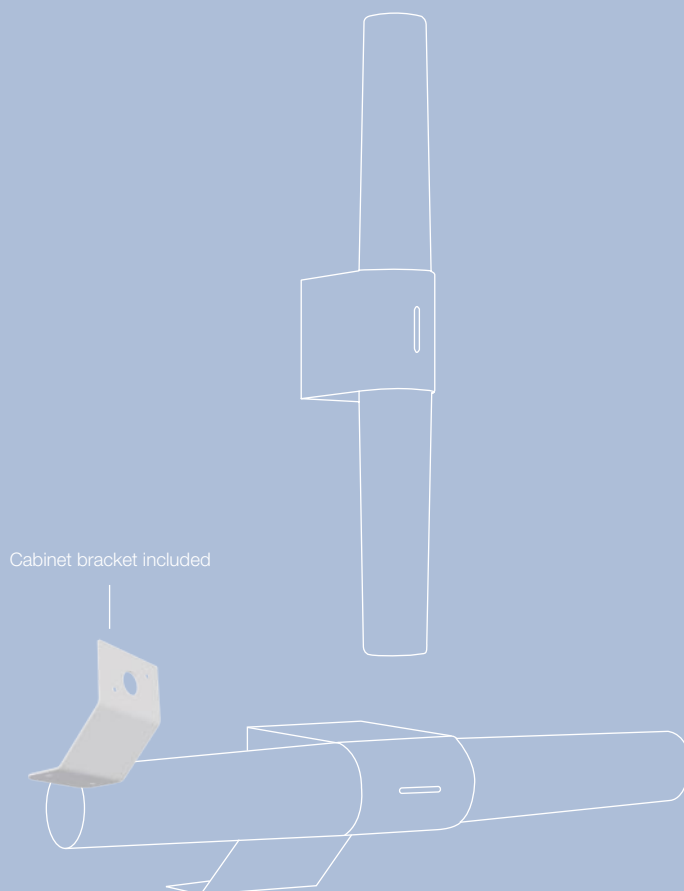

Helva Double

BATHE IN LIGHT

Helva Double 2015321033 chrome - Helva Double 2015321055 brushed nickel

On/Off operated by standard wall switch

2-Step MOODMAKER™ scene select (touch)

Short touch to switch between 3000K and 4000K (Kelvin) (Color Change Temperature)

Long touch to dim 0-100%-0% (Lumen), 3 seconds for full dimming cycle

RA90 – Natural Light

Memory & reset function by 0,5 seconds program logic

Vertical and horizontal installation

Cabinet bracket included