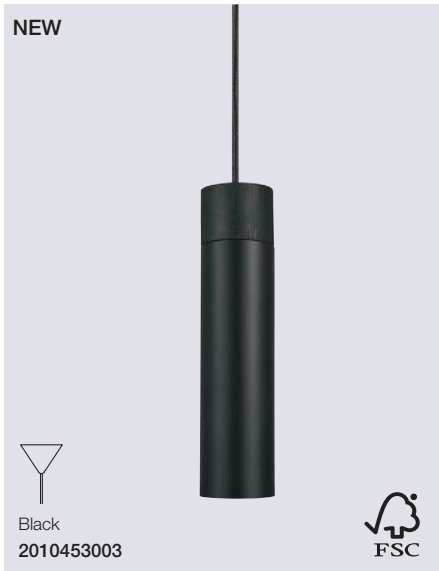

# Meet the Tilo's

no. 2010453003 black / no. 2010453010 grey

no. 2010473003 black / no. 2010473010 grey

no. 2010483003 black / no. 2010483010 grey

The minimalistic Tilo series oozes of Nordic elegance with the slim design and clean lines. The thin lamp head emits a precise downward light, and with the unmistakable character feature of ash wood and matte metal, Tilo is the perfect addition to the stylish and modern home.

### Tilo Pendant

<b>Masterbox</b>	Qty 6
<b>Size</b>	Shade Ø: 6 cm, Shade H: 24,6 cm
<b>Material</b>	Metal/Wood - Metal
<b>IP Class</b>	IP20, Class 2
<b>Cable</b>	Textile cable: Black/White 200 cm non replaceable
<b>Canopy</b>	Color: Black/White, Material: Plastic Ø: 12,2 cm, H: 8,5 cm
<b>Light source</b>	GU10, Excl. light source,
<b>Features</b>	Nature style, FSC certified ash wood, Removeable wood top

### Tilo Pendant

<b>Masterbox</b>	Qty 3
<b>Size</b>	W: 22 cm, L: 6 cm, Shade Ø: 6 cm, Shade H: 24,6 cm
<b>Material</b>	Metal - Metal/Wood
<b>IP Class</b>	IP20, Class 2
<b>Cable</b>	Textile cable: Black/White 200 cm non replaceable
<b>Canopy</b>	Color: Black/White, Material: Metal Ø: 22,6 cm, H: 2,7 cm
<b>Light source</b>	GU10, Max. 15W, Excl. light source,
<b>Features</b>	Nature style, FSC certified ash wood, Beautifully illuminates a dark corner in the home