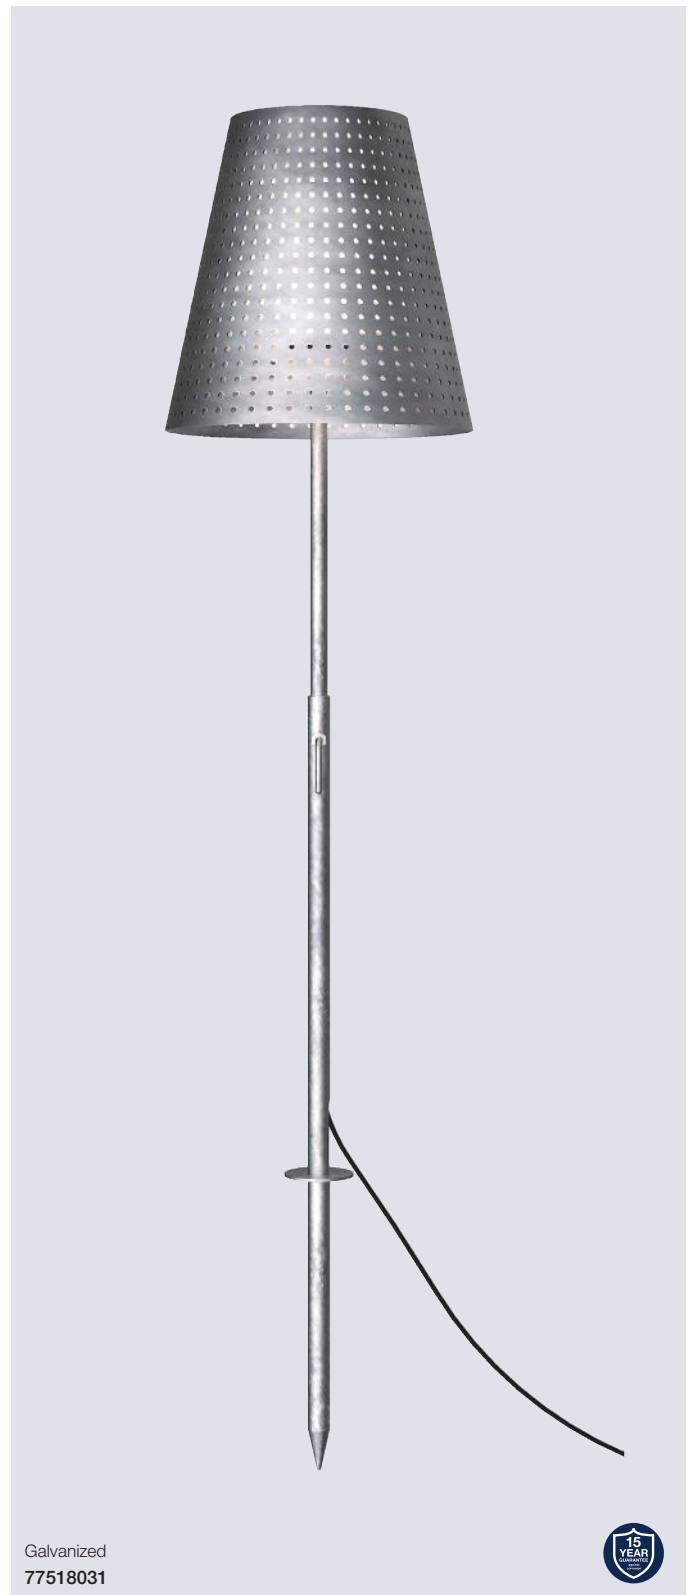

Fuse Garden by Bønnelycke mdd

Masterbox	Qty 1
Size	H: 165 cm, Shade Ø: 35 cm, Pipe Ø: 2,5 cm
Material	Galvanized steel/Glass
IP Class	IP44, Class 2
Cable	Cable: Black 500 cm
Light source	E27, Max. 60W, Excl. light source,
Features	Spear for effortless placement, Mesh light and shadow effect, 15 year anti corrosion guarantee on Galvanized steel