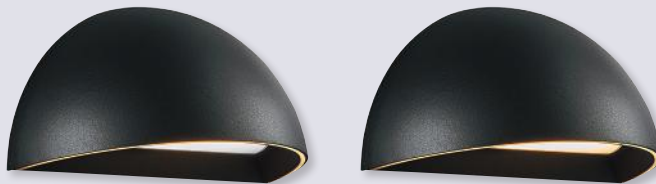

Bluetooth

Twilight
Turned on by darkness

Full light
Turned on by movement

Black
2019001003

Grey
2019001010

Arcus Wall

Masterbox	Qty 3
Size	H: 10 cm, W: 20 cm, D: 10 cm
Material	Aluminium/Plastic
IP Class	IP54, Class 1
Light source	Fixed LED, Incl. 9,5W LED, Lumen 440, Kelvin 2700, Life hours 30.000, RA 80, Beam angle 147.60°
Features	Dual light LED, Bluetooth connection to Nordlux Smart Light, Can be controlled by wireless Nordlux Smart Sensor, 5 year LED guarantee