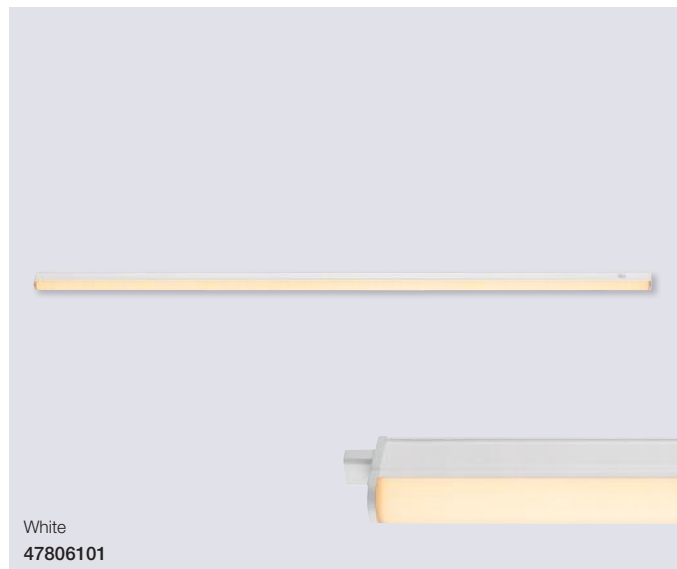

White
47806101

Renton 110 Under cabinet

Masterbox	Qty 6
Size	W: 2,4 cm, L: 111,2 cm, D: 3,4 cm
Material	Plastic
IP Class	IP20, Class 2
Light source	Fixed LED, Incl. 15W LED, Lumen 1.100, Kelvin 2700, Life hours 25.000, RA 80, Beam angle 130°, Not dimmable
Features	Parallel connection possible, Ideally suited for under cabinet lighting, Connection cable included, 5 year LED guarantee