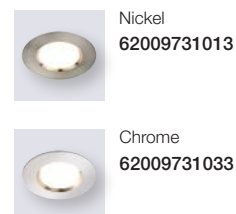

Apollo IP23 2700K 5-Kit Tilt Downlight

Masterbox	Qty 10
Size	H: 5,4 cm, Ø: 8,5 cm, Mounting min. height: 6,8 cm
Material	Metal/Plastic
IP Class	IP23, Class 2
Light source	Fixed LED, Incl. 5x4,8W LED, Lumen 345, Kelvin 2700, Life hours 20.000, RA 80, Beam angle 36°, Not dimmable
Features	Parallel connection possible, 5 year LED guarantee

*Only for Benelux & France

Apollo IP65 2700K 3-Kit Downlight

Masterbox	Qty 10
Size	H: 3,6 cm, Ø: 8,5 cm, Mounting min. height: 5,4 cm
Material	Metal/Plastic
IP Class	IP65, Class 2
Light source	Fixed LED, Incl. 3X4,8W LED, Lumen 3X345, Kelvin 2700, Life hours 20.000, RA 80, Beam angle 36°, Not dimmable
Features	Parallel connection possible, 5 year LED guarantee

*Only for Benelux & France

Apollo IP65 2700K 3-Kit Downlight

Masterbox	Qty 10
Size	H: 5,4 cm, Ø: 8,5 cm, Mounting min. height: 6,8 cm
Material	Metal/Plastic
IP Class	IP65, Class 2
Light source	Fixed LED, Incl. 3X4,8W LED, Lumen 3X345, Kelvin 2700, Life hours 20.000, RA 80, Beam angle 36°, Not dimmable
Features	Parallel connection possible, 5 year LED guarantee

*Only for Benelux & France

Apollo IP65 4000K 3-Kit Downlight

Masterbox	Qty 10
Size	H: 3,6 cm, Ø: 8,5 cm, Mounting min. height: 5,4 cm
Material	Metal/Plastic
IP Class	IP65, Class 2
Light source	Fixed LED, Incl. 3X4,8W LED, Lumen 3X380, Kelvin 4000, Life hours 20.000, RA 80, Beam angle 36°, Not dimmable
Features	Parallel connection possible, 5 year LED guarantee

*Only for Benelux & France