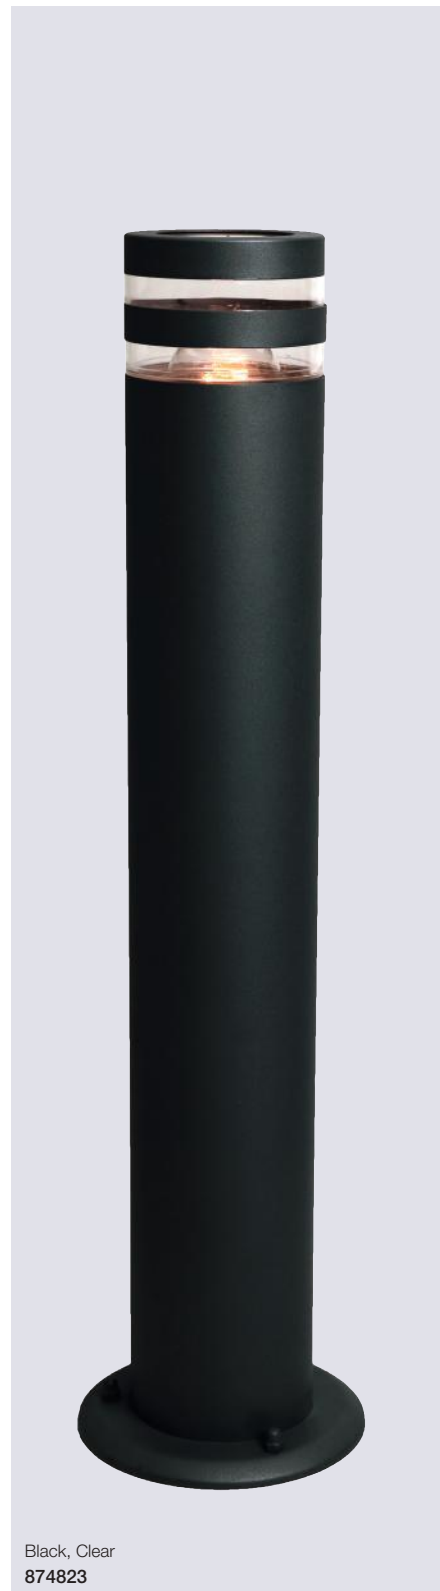

Anthracite,
Clear
874563

Anthracite,
Clear
874863

Focus 37 Garden

Masterbox Qty 2
Size H: 40 cm, Ø: 10 cm, Base Ø: 16 cm
Material Metal/Plastic
IP Class IP44, Class 1
Light source E27, Max. 60W, Excl. light source,

*Only for Scandinavia, Lithuania, Estonia and Latvia

Focus 65 Garden

Masterbox Qty 2
Size H: 65 cm, Ø: 10 cm, Base Ø: 16 cm
Material Metal/Plastic
IP Class IP44, Class 1
Light source E27, Max. 60W, Excl. light source,

*Only for Scandinavia, Lithuania, Estonia and Latvia