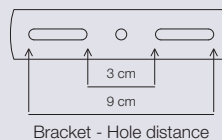

Bracket - Hole distance

Contina Pendant

Masterbox	Qty 2
Size	H: 41,3 cm, W: 10 cm, L: 90 cm, Shade Ø: 10 cm
Material	Metal/Glass
IP Class	IP20, Class 2
Cable	Textile cable: Black/White 200 cm
Canopy	Color: Black, Material: Metal Ø: 40*5 cm, H: 2,5 cm
Light source	G9, Max. 5W, Excl. light source,
Features	Modern and glamour style, White opal mouthblown glass and black matte metal, Three lamp heads that emits a practical light

Contina Wall

Masterbox	Qty 3
Size	H: 37,2 cm, W: 12,5 cm, L: 73,6 cm, Shade Ø: 10 cm, Base Ø: 12 cm, Tilt angle: 165°
Material	Metal/Glass
IP Class	IP20, Class 2
Cable	Textile cable: Black/White 150 cm Switch on cable
Light source	G9, Max. 5W, Excl. light source,
Features	Modern and glamour style, White opal mouthblown glass and black matte metal, Flexible construction