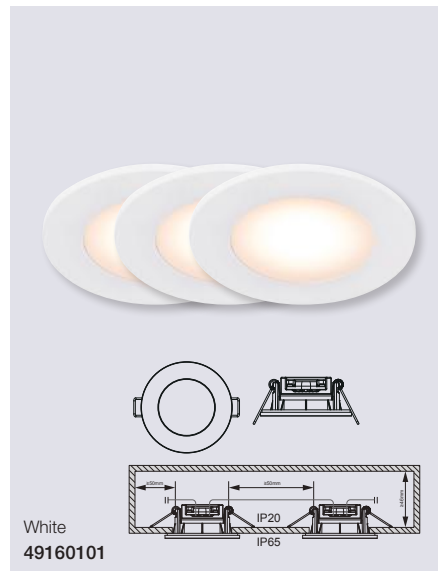

Leonis 2700K IP65 3-Kit Downlight

- **Masterbox** Qty 3
- **Size** H: 3,6 cm, Ø: 8,5 cm, Mounting min. height: 4,6 cm
  Cut-out Ø: 6,8 cm
- **Material** Plastic
- **IP Class** IP65, Class 2
- **Light source** Fixed LED, Incl. 3x4,5W LED,
  Lumen 345, Kelvin 2700, Life hours 20.000, RA 80,
  Beam angle 110°, Not dimmable
- **Features** Ideally suited for bathroom zone 1-2 IP65,
  Parallel connection possible, Integrated connector block,
  5 year LED guarantee