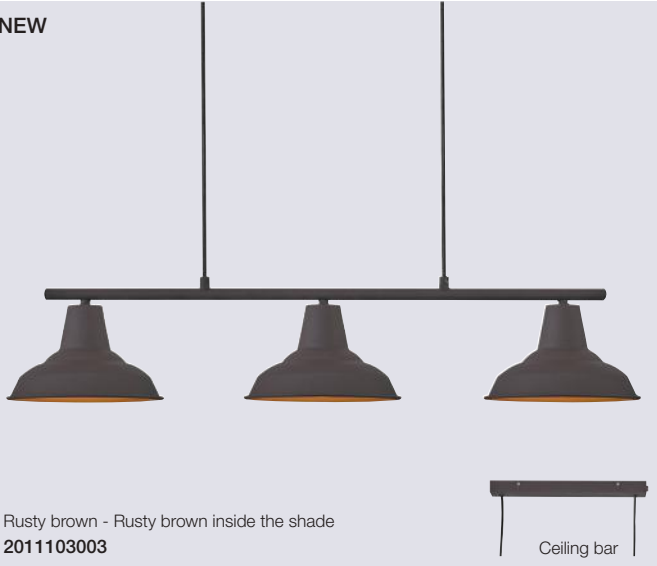

Rusty brown - Rusty brown inside the shade
48473009

NEW

Rusty brown - Rusty brown inside the shade
2011103003

Andy Pendant

Masterbox	Qty 2
Size	H: 16,8 cm, W: 20 cm, L: 80 cm, Shade Ø: 20 cm
Material	Metal
IP Class	IP20, Class 2
Cable	Textile cable: Black 200 cm non replaceable
Canopy	Color: Rusty, Material: Metal Ø: 35x9 cm, H: 2,5 cm
Light source	E27, Max. 40W, Excl. light source,
Features	Industrial style, Rust colour and rough surface, Three lamp heads that emits a good practical light