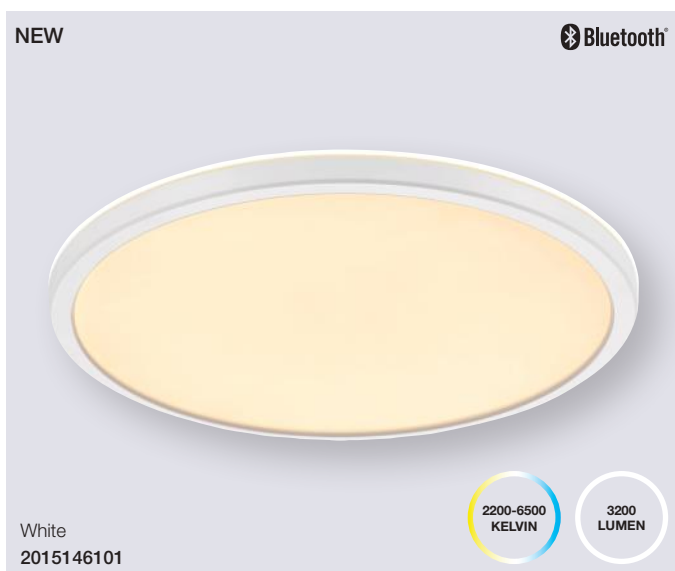

Oja 60 Smart Light Ceiling

Masterbox	Qty 3
Size	H: 2,3 cm, W: 60 cm, D: 2,3 cm, Ø: 60 cm
Material	Plastic/Metal
IP Class	IP20, Class 1
Light source	Fixed LED, Incl. 30W LED, Lumen 3.200, Kelvin 2700-6500, Life hours 25.000, RA 80, Beam angle 120°
Features	Ultra-slim ceiling panel light, Bluetooth connection to Nordlux Smart Light, Adjustable kelvin and lumen output, 5 year LED guarantee