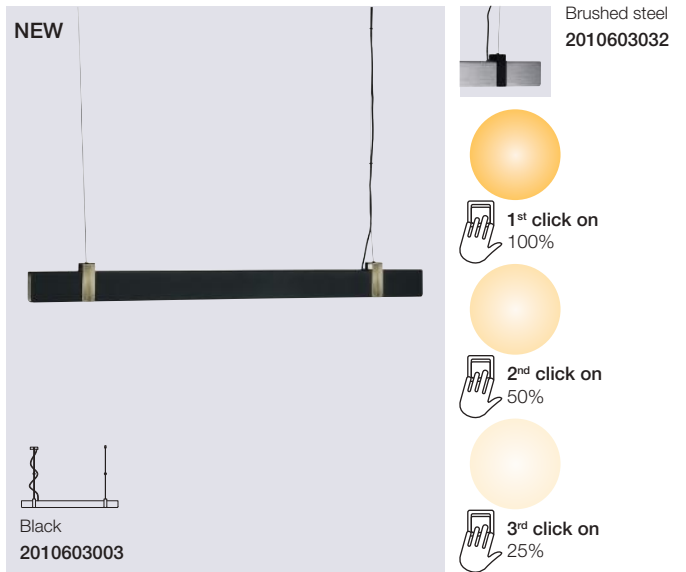

### Clyde Wall

<b>Masterbox</b>	Qty 3
<b>Size</b>	H: 10 cm, W: 10 cm, D: 13,6 cm, Shade Ø: 8,5 cm, Tilt angle: 320°
<b>Material</b>	Metal/Plastic
<b>IP Class</b>	IP20, Class 2
<b>Cable</b>	Textile cable: Black 150 cm replaceable On wall base
<b>Light source</b>	Fixed LED, Incl. 5W LED, Incl. 3-Step MOODMAKER™ with memory, Lumen 350, Kelvin 2700, Life hours 25.000, RA 80, Beam angle 120°, Not dimmable
<b>Features</b>	Minimalistic design, 3-step MOODMAKER™ with memory function, 350 lumen per head, 5 year LED guarantee

### Clyde Table

<b>Masterbox</b>	Qty 3
<b>Size</b>	H: 40,7 cm, W: 15 cm, L: 25,5 cm, Shade Ø: 8,5 cm, Pipe Ø: 1,15 cm, Tilt angle: 130°
<b>Material</b>	Metal/Plastic
<b>IP Class</b>	IP20, Class 2
<b>Cable</b>	Textile cable: Black 150 cm non replaceable Switch on cable
<b>Light source</b>	Fixed LED, Incl. 5W LED, Incl. 3-Step MOODMAKER™ with memory, Lumen 350, Kelvin 2700, Life hours 25.000, RA 80, Beam angle 120°, Not dimmable
<b>Features</b>	Minimalistic design, Adjustable construction, 350 lumen per head, 5 year LED guarantee

# Meet Lilt

no. 2010603003 black / no. 2010603032 brushed steel

Functionality and design come together in the Lilt series. Lilt has a continuous illuminating surface throughout the lamp, which contributes to a homogeneous light output.

### Lilt Pendant

<b>Masterbox</b>	Qty 3
<b>Size</b>	H: 10,2 cm, W: 115 cm, L: 4,3 cm, D: 4,3 cm, Shade Ø: 3,7 cm
<b>Material</b>	Metal/Plastic
<b>IP Class</b>	IP20, Class 2
<b>Cable</b>	Textile cable: Black 200 cm non replaceable
<b>Canopy</b>	Color: Black, Material: Metal Ø: 9 cm, H: 2,5 cm
<b>Light source</b>	Fixed LED, Incl. 28W LED, Incl. 3-Step MOODMAKER™ 100-50-25%, Lumen 2.200, Kelvin 2700, Life hours 20.000, RA 80, Not dimmable
<b>Features</b>	Slim minimalistic design, 3-step dimming from wall switch - 100-50-25%, Perfect above a long dining table/ kitchen island, 5 year LED guarantee