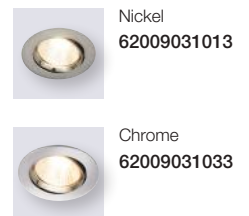

Apollo IP23 2700K 1-Kit Dim Tilt Downlight

Masterbox	Qty 10
Size	H: 5,4 cm, Ø: 8,5 cm, Mounting min. height: 6,8 cm
Material	Metal/Plastic
IP Class	IP23, Class 2
Light source	Fixed LED, Incl. 4,8W LED, Lumen 345, Kelvin 2700, Life hours 20.000, RA 80, Beam angle 36°, Dimmable
Features	Parallel connection possible, 5 year LED guarantee

*Only for Benelux & France

Apollo IP23 2700K 3-Kit Tilt Downlight

Masterbox	Qty 10
Size	H: 5,4 cm, Ø: 8,5 cm, Mounting min. height: 6,8 cm
Material	Metal/Plastic
IP Class	IP23, Class 2
Light source	Fixed LED, Incl. 3X4,8W LED, Lumen 3X345, Kelvin 2700, Life hours 20.000, RA 80, Beam angle 36°, Not dimmable
Features	Parallel connection possible, 5 year LED guarantee

*Only for Benelux & France

Apollo IP23 4000K 3-Kit Tilt Downlight

Masterbox	Qty 10
Size	H: 5,4 cm, Ø: 8,5 cm, Mounting min. height: 6,8 cm
Material	Metal/Plastic
IP Class	IP23, Class 2
Light source	Fixed LED, Incl. 3X4,8W LED, Lumen 3X380, Kelvin 4000, Life hours 20.000, RA 80, Beam angle 36°, Not dimmable
Features	Parallel connection possible, 5 year LED guarantee

*Only for Benelux & France

Apollo IP23 4000K 5-Kit Tilt Downlight

Masterbox	Qty 10
Size	H: 5,4 cm, Ø: 8,5 cm, Mounting min. height: 6,8 cm
Material	Metal/Plastic
IP Class	IP23, Class 2
Light source	Fixed LED, Incl. 5x4,8W LED, Lumen 380, Kelvin 4000, Life hours 20.000, RA 80, Beam angle 36°, Not dimmable
Features	Parallel connection possible, 5 year LED guarantee

*Only for Benelux & France