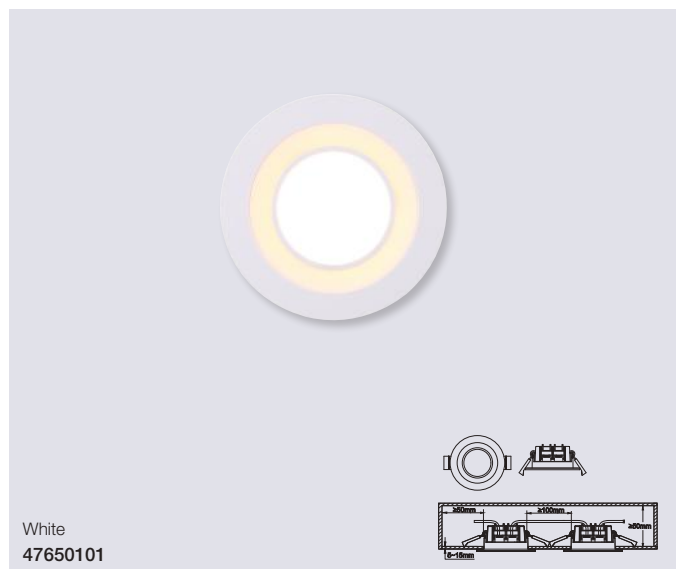

Clyde 8 4000K Downlight

Masterbox	Qty 3
Size	H: 3,5 cm, Ø: 8,2 cm, Mounting min. height: 5 cm Cut-out Ø: 6,5 cm
Material	Plastic/Plastic
IP Class	IP20, Class 2
Light source	Fixed LED, Incl. 5,5W LED, Incl. 3-Step MOODMAKER TM, Lumen 400, Kelvin 4000, Life hours 25.000, RA 80, Beam angle 120°, Not dimmable
Features	Parallel connection possible, 5 year LED guarantee

*Only for Benelux & France