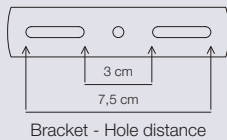

Adrian 16 Pendant

Masterbox	Qty 6
Size	Shade Ø: 16 cm, Shade H: 22 cm, Tilt angle: 180°
Material	Metal/Plastic
IP Class	IP20, Class 2
Cable	Textile cable: Black/White/Black 200 cm non replaceable
Canopy	Color: Black/Grey, Material: Metal Ø: 12 cm, H: 7 cm
Light source	E27, Max. 25W, Excl. light source,
Features	Industrial style, Tilttable shade

Adrian 25 Pendant

Masterbox	Qty 3
Size	Shade Ø: 25 cm, Shade H: 28 cm, Tilt angle: 180°
Material	Metal/Plastic
IP Class	IP20, Class 2
Cable	Textile cable: Black/White/Black 200 cm non replaceable
Canopy	Color: Black/Grey, Material: Metal Ø: 12 cm, H: 7 cm
Light source	E27, Max. 25W, Excl. light source,
Features	Industrial style, Tilttable shade

Adrian Wall

Masterbox	Qty 3
Size	H: 22 cm, D: 17 cm, Shade Ø: 12,5 cm, Base mount: Ø10 cm Tilt angle: 180°
Material	Metal/Plastic
IP Class	IP20, Class 2
Cable	Textile cable: Black/White/Black 150 cm replaceable Switch on cable
Light source	E27, Max. 25W, Excl. light source,
Features	Industrial style, Adjustable head

Adrian Table

Masterbox	Qty 3
Size	H: 47 cm, Shade Ø: 12,5 cm, Pipe Ø: 1,5 cm, Base Ø: 16 cm, Tilt angle: 180°
Material	Metal/Plastic
IP Class	IP20, Class 2
Cable	Textile cable: Black/White/Black 150 cm non replaceable Switch on cable
Light source	E27, Max. 25W, Excl. light source,
Features	Industrial style, Adjustable head