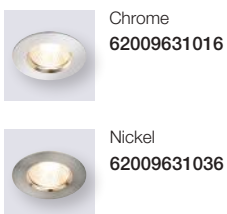

Apollo IP65 2700K 3-Kit Downlight

Masterbox	Qty 10
Size	H: 3,6 cm, Ø: 8,5 cm, Mounting min. height: 5,4 cm
Material	Metal/Plastic
IP Class	IP65, Class 2
Light source	Fixed LED, Incl. 3X4,8W LED, Lumen 3X345, Kelvin 2700, Life hours 20.000, RA 80, Beam angle 36°, Not dimmable
Features	Parallel connection possible, 5 year LED guarantee

*Only for Benelux & France