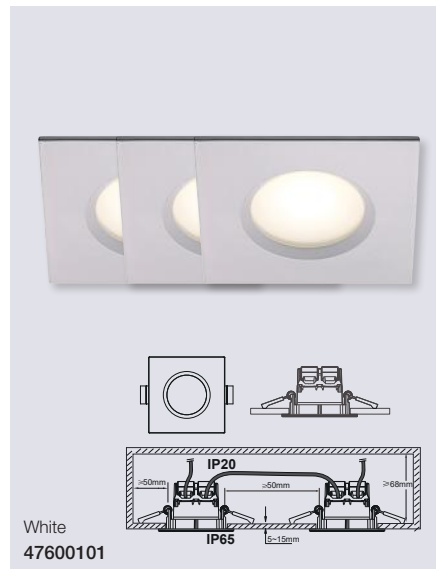

Clarkson 2700K 3-Kit Downlight

1. **Masterbox** Qty 3
   Size H: 5,4 cm, Ø: 8,5 cm, Mounting min. height: 6,8 cm
   Cut-out Ø: 7,2 cm
   Material Plastic/Metal
   IP Class IP65, Class 2
   Light source Fixed LED, Incl. 3X4,8W LED,
   Lumen 3X345, Kelvin 2700, Life hours 20.000, RA 80,
   Beam angle 100°, Not dimmable
   Features Parallel connection possible, Ideally suited for bathroom
   zone 1-2 IP65, Parallel connection possible,
   5 year LED guarantee

Clarkson 2700K 3-Kit Downlight

1. **Masterbox** Qty 3
   Size H: 5,4 cm, Ø: 8,5 cm, Mounting min. height: 6,8 cm
   Cut-out Ø: 7,2 cm
   Material Plastic/Metal
   IP Class IP65, Class 2
   Light source Fixed LED, Incl. 3X4,8W LED,
   Lumen 3X345, Kelvin 2700, Life hours 20.000, RA 80,
   Beam angle 100°, Not dimmable
   Features Parallel connection possible, Ideally suited for bathroom
   zone 1-2 IP65, Parallel connection possible,
   5 year LED guarantee