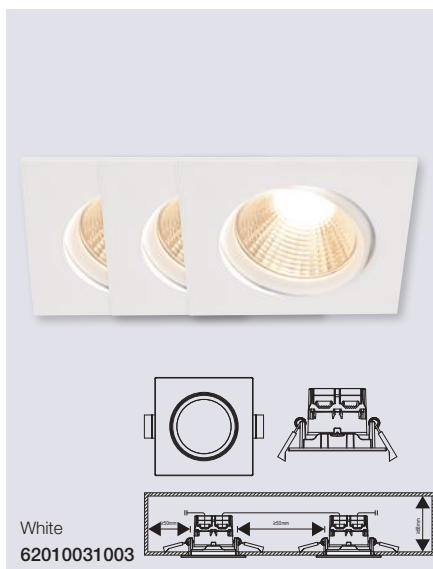

Apollo square IP23 2700K 1-Kit Dim Tilt Downlight

Masterbox	Qty 10
Size	H: 5,4 cm, Ø: 8,5 cm, Mounting min. height: 6,8 cm
Material	Metal/Plastic
IP Class	IP23, Class 2
Light source	Fixed LED, Incl. 4,8W LED, Lumen 345, Kelvin 2700, Life hours 20.000, RA 80, Beam angle 36°, Dimmable
Features	Parallel connection possible, 5 year LED guarantee

*Only for Benelux & France

Apollo square IP23 2700K 3-Kit Tilt Downlight

Masterbox	Qty 10
Size	H: 5,4 cm, Ø: 8,5 cm, Mounting min. height: 6,8 cm
Material	Metal/Plastic
IP Class	IP23, Class 2
Light source	Fixed LED, Incl. 3X4,8W LED, Lumen 3X345, Kelvin 2700, Life hours 20.000, RA 80, Beam angle 36°, Not dimmable
Features	Parallel connection possible, 5 year LED guarantee

*Only for Benelux & France