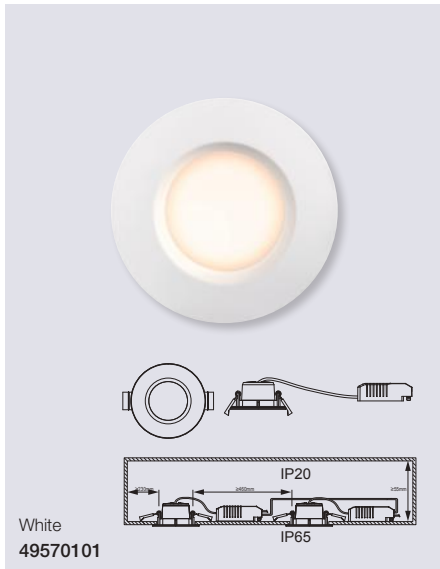

White
49570101

Tiaki 2700K/4000K Downlight

- **Masterbox** Qty 3
- **Size** H: 4,5 cm, Ø: 8,5 cm, Mounting min. height: 5,5 cm
- **Material** Plastic/Metal
- **IP Class** IP65, Class 2
- **Light source** Fixed LED, Incl. 5,7-8,6W, Lumen 345, Kelvin 2700/4000, Candela 150, Life hours 20.000, RA 80, Beam angle 100°, Dimmable
- **Features** 2-Step MOODMAKER™ 2700K345lm 4000K600lm-switch, Ideally suited for bathroom zone 1-2 IP65, Parallel connection possible, 5 year LED guarantee, External connector block