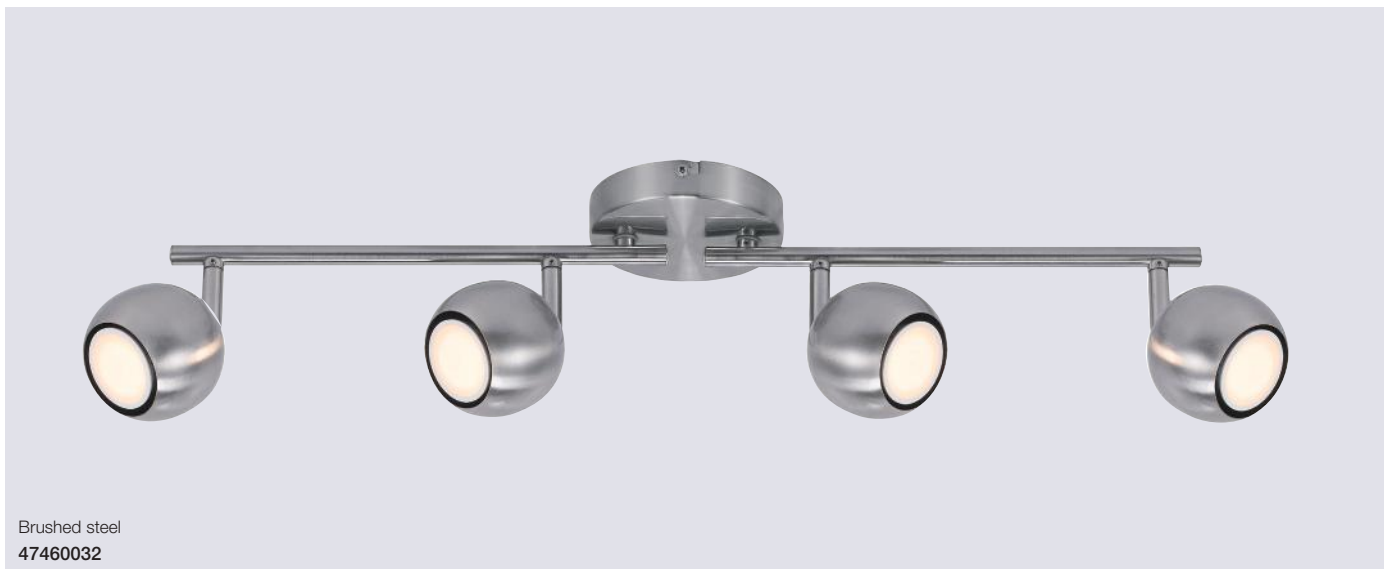

Chicago SpotLight

Masterbox	Qty 3
Size	W: 12 cm, L: 64,5 cm, D: 16,8 cm
Material	Metal
IP Class	IP20, Class 1
Light source	GU10, Max. 10W, Incl. 4X4,6W GU10, Lumen 4X345, Kelvin 2700, Life hours 50.000, RA 80, Beam angle 36°, Not dimmable Light source energy class A+
Features	Industrial style