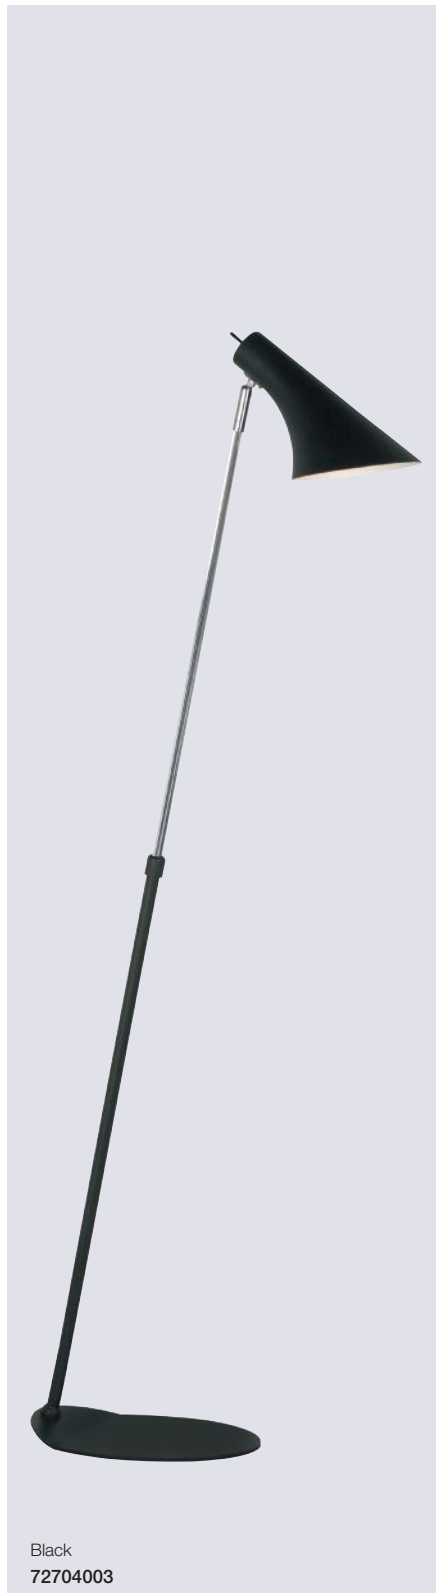

Black
72711003

Black
72695003

Black
72704003

Vanila Wall

Masterbox	Qty 3
Size	H: 17 cm, W: 14,5 cm, D: 28,5 cm, Shade Ø: 14,5 cm, Base mount: Ø9.5 cm
Material	Metal
IP Class	IP20, Class 2
Cable	Cable: Clear/Black 210 cm replaceable Switch on fixture
Light source	E14, Max. 40W, Excl. light source,
Features	Contemporary and simple style