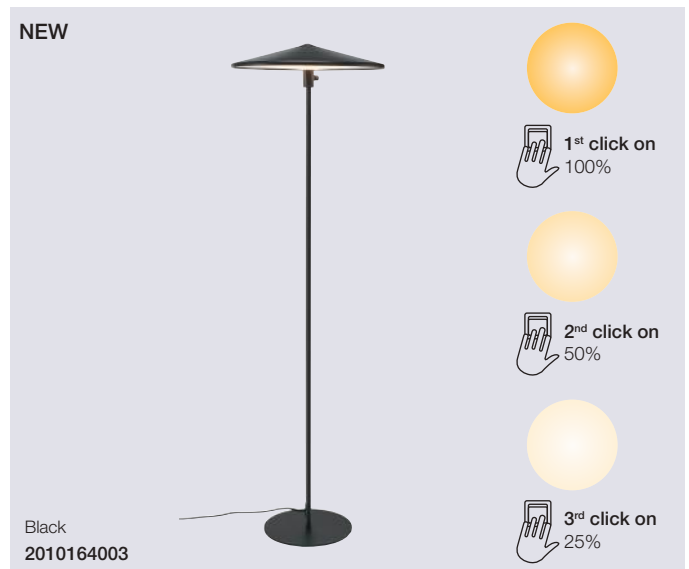

### Balance Pendant

<b>Masterbox</b>	Qty 3
<b>Size</b>	Shade Ø: 42 cm, Shade H: 15,8 cm
<b>Material</b>	Metal/Acrylic
<b>IP Class</b>	IP20, Class 2
<b>Cable</b>	Textile cable: Black 200 cm non replaceable
<b>Canopy</b>	Color: Black, Material: Plastic Ø: 12,3 cm, H: 8,6 cm
<b>Light source</b>	Fixed LED, Incl. 17,5W LED, Incl. 3-Step MOODMAKER™ 100-50-25%, Lumen 1.700, Kelvin 2700, Life hours 30.000, RA 80, Beam angle 120°, Not dimmable
<b>Features</b>	Minimalistic design, 1700 Lumen with 3 step dimming from wall switch, 5 year LED guarantee

### Balance Wall

<b>Masterbox</b>	Qty 2
<b>Size</b>	H: 31 cm, W: 30 cm, D: 50 cm, Shade Ø: 30 cm, Pipe Ø: 1,3 cm, Tilt angle: 136°
<b>Material</b>	Metal/Acrylic
<b>IP Class</b>	IP20, Class 2
<b>Cable</b>	Textile cable: Black 150 cm non replaceable, Switch on cable
<b>Light source</b>	Fixed LED, Incl. 17,5W LED, Incl. 3-Step MOODMAKER™ 100-50-25%, Lumen 1.200, Kelvin 2700, Life hours 30.000, RA 80, Beam angle 120°, Not dimmable
<b>Features</b>	Minimalistic design, 1200 Lumen with 3 step dimming from cable switch, Adjustable up/down and to both sides, 5 year LED guarantee

### Balance Table

<b>Masterbox</b>	Qty 2
<b>Size</b>	H: 49,5 cm, W: 30 cm, Shade Ø: 30 cm, Pipe Ø: 1,35 cm, Base Ø: 18,5 cm
<b>Material</b>	Metal/Acrylic
<b>IP Class</b>	IP20, Class 2
<b>Cable</b>	Textile cable: Black 150 cm non replaceable Switch on fixture
<b>Light source</b>	Fixed LED, Incl. 17,5W LED, Incl. 3-Step MOODMAKER™ 100-50-25%, Lumen 1.200, Kelvin 2700, Life hours 30.000, RA 80, Beam angle 120°, Not dimmable
<b>Features</b>	Minimalistic design, 1200 Lumen with 3 step dimming from socket switch, Interchangeable decorative top in black & brass, 5 year LED guarantee