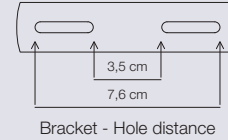

Grant Table

Masterbox	Qty 3
Size	H: 41 cm, Shade Ø: 14,5 cm, Base Ø: 20 cm
Material	Metal/Glass
IP Class	IP20, Class 2
Cable	Cable: Black/White 180 cm non replaceable Switch on cable
Light source	E14, Max. 40W, Excl. light source,
Features	Modern and glamour style, Mixed materials, metal and mouthblown glass

Grant Wall

Masterbox	Qty 3
Size	H: 16,4 cm, D: 20,7 cm, Shade Ø: 14,5 cm, Base mount: Ø10 cm
Material	Metal/Glass
IP Class	IP20, Class 2
Cable	Cable: Black/White 200 cm replaceable Switch on cable
Light source	E14, Max. 40W, Excl. light source,
Features	Modern and glamour style, Mixed materials, metal and mouthblown glass

NEW

Grant Pendant

Masterbox	Qty 3
Size	H: 29,23 cm, W: 14,5 cm, L: 69,3 cm
Canopy	Color: Black/Brass, Material: Metal Ø: 10 cm, H: 2,5 cm
Material	Metal/Glass
IP Class	IP20, Class 2
Light source	E14, Max. 25W, Excl. light source,
Features	Modern and glamour style, Mixed materials, metal and mouthblown glass Three glass domes that emits a soft light