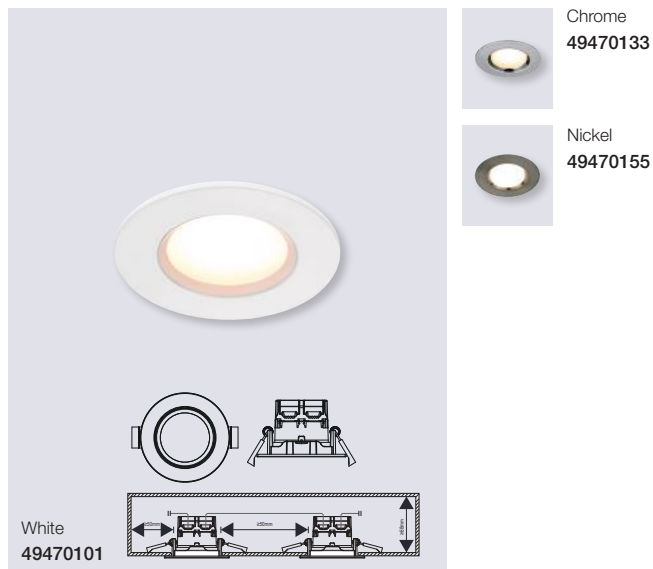

*Dorado is also available as Smart Light, see page 327

Dorado 4000K 1-Kit Dim Downlight

Masterbox	Qty 3
Size	H: 3,6 cm, Ø: 8,5 cm, Mounting min. height: 4,6 cm Cut-out Ø: 7,2 cm
Material	Plastic/Metal
IP Class	IP65, Class 2
Light source	Fixed LED, Incl. 5,5W LED, Lumen 380, Kelvin 4000, Life hours 20.000, RA 80, Beam angle 100°, Dimmable
Features	Parallel connection possible, 5 year LED guarantee

*Only for Benelux & France