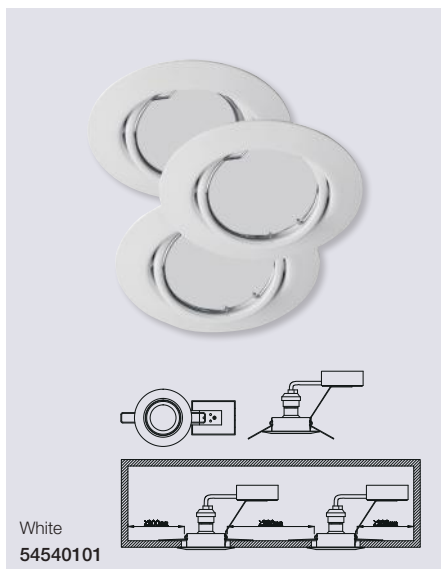

Triton 3-kit Downlight

Masterbox	Qty 6
Size	H: 8,7 cm, Ø: 9 cm, Mounting min. height: 15 cm Cut-out Ø: 7,5 cm, 5.4 Ltr. Tilt angle: 25°
Material	Metal
IP Class	IP23, Class 2
Light source	GU10, Max. 3X35W, Excl. light source,
Features	Parallel connection possible

Recess 3-Kit LED COB Downlight

Masterbox	Qty 3
Size	H: 7,95 cm, Ø: 8,15 cm, Mounting min. height: 15 cm Cut-out Ø: 7,5 cm, 5.4 Ltr., Tilt angle: 25°
Material	Metal
IP Class	IP23, Class 2
Cable	Cable: Black 200 cm replaceable
Light source	GU10, Max. 3X35W, Incl. 3X3W COB, Lumen 3X175, Kelvin 3000, Candela 350, Life hours 25.000, RA 80, Beam angle 38°, Not dimmable Light source energy class A+