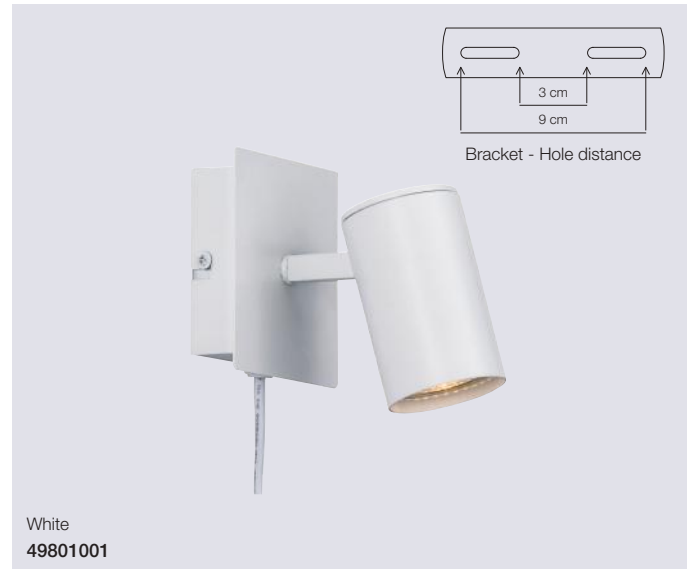

Frida Wall

Masterbox	Qty 6
Size	H: 11,5 cm, D: 11,5 cm, Shade Ø: 5,1 cm, Base mount: 8,5x8,5 cm Tilt angle: 90°
Material	Metal/Plastic
IP Class	IP20, Class 2
Cable	Cable: White 150 cm replaceable Switch on cable
Light source	GU10, Max. 35W, Excl. light source,
Features	Contemporary and simple style