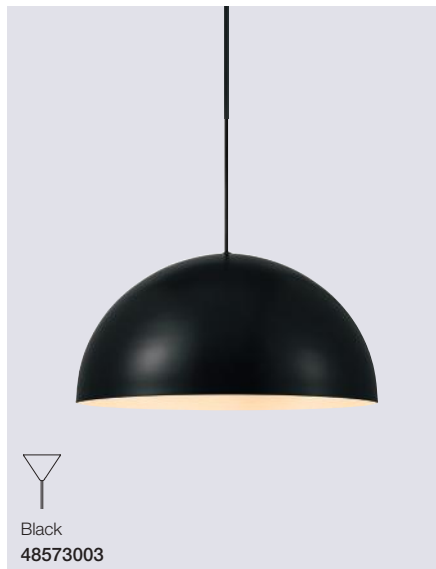

White
48573001

Ellen 30 Pendant

Masterbox	Qty 3
Size	Shade Ø: 30 cm, Shade H: 15 cm
Material	Metal/Plastic
IP Class	IP20, Class 2
Cable	Textile cable: White/Black 200 cm non replaceable
Canopy	Color: White/Black, Material: Plastic Ø: 12,3 cm, H: 8,7 cm
Light source	E27, Max. 40W, Excl. light source,
Features	Contemporary and simple style

Ellen 40 Pendant

Masterbox	Qty 2
Size	Shade Ø: 40 cm, Shade H: 20 cm
Material	Metal/Plastic
IP Class	IP20, Class 2
Cable	Textile cable: White/Black 200 cm non replaceable
Canopy	Color: White/Black, Material: Plastic Ø: 12,3 cm, H: 8,7 cm
Light source	E27, Max. 40W, Excl. light source,
Features	Contemporary and simple style