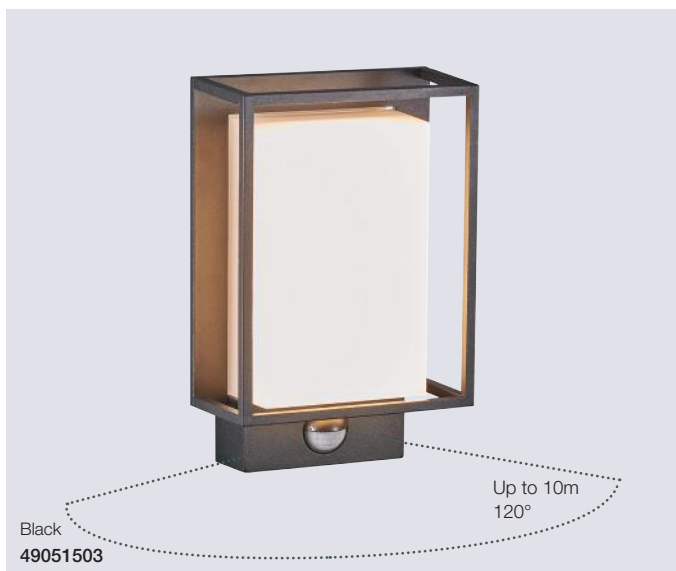

Nestor sensor Wall

- **Masterbox** Qty 3
- **Size** H: 22,1 cm, W: 14,7 cm, D: 8,7 cm
- **Material** Aluminium/Plastic
- **IP Class** IP44, Class 1
- **Light source** Fixed LED, Incl. 8W LED, Lumen 550, Kelvin 2700, Life hours 25.000, RA 80, Beam angle 120°, Not dimmable
- **Features** Build-in daylight and motion sensor, Parallel connection possible, 5 year LED guarantee

Nestor Wall

- **Masterbox** Qty 3
- **Size** H: 22,1 cm, W: 14,7 cm, D: 8,7 cm
- **Material** Aluminium/Plastic
- **IP Class** IP44, Class 1
- **Light source** Fixed LED, Incl. 8W LED, Lumen 550, Kelvin 2700, Life hours 25.000, RA 80, Beam angle 120°, Not dimmable
- **Features** Parallel connection possible, 5 year LED guarantee