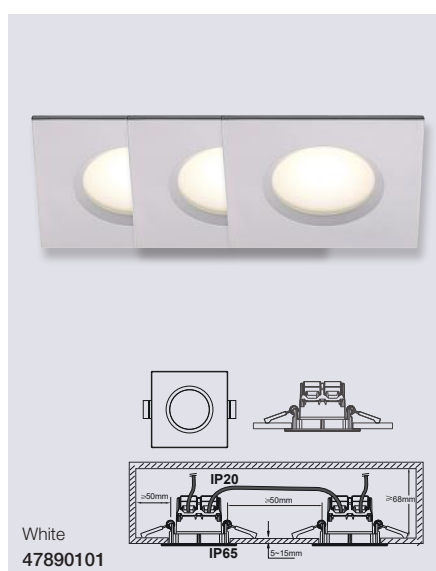

Clarkson Round IP65 3-Kit 4000K Downlight

1. **Masterbox** Qty 3
   Size H: 5,4 cm, Ø: 8,5 cm,
   Mounting min. height: 6,8 cm
   Cut-out Ø: 7,2 cm
   Material Plastic/Metal
   IP Class IP65, Class 2
   Light source Fixed LED, Incl. 3X4,8W LED,
   Lumen 3X380, Kelvin 4000, Life hours 20.000, RA 80,
   Beam angle 100°, Not dimmable
   Features Parallel connection possible, 5 year LED guarantee

Clarkson Square IP65 3-Kit 4000K Downlight

1. **Masterbox** Qty 3
   Size H: 5,4 cm, Ø: 8,5 cm,
   Mounting min. height: 6,8 cm
   Cut-out Ø: 7,2 cm
   Material Plastic/Metal
   IP Class IP65, Class 2
   Light source Fixed LED, Incl. 3X4,8W LED,
   Lumen 3X380, Kelvin 4000, Life hours 20.000, RA 80,
   Beam angle 100°, Not dimmable
   Features Parallel connection possible, 5 year LED guarantee

*Only for Benelux & France

*Only for Benelux & France