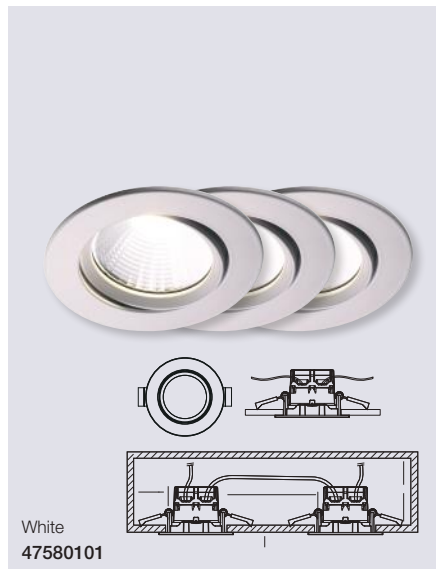

Fremont 2700K 3-Kit Downlight

Masterbox	Qty 3
Size	H: 5,4 cm, Ø: 8,5 cm, Mounting min. height: 6,8 cm Cut-out Ø: 7,2 cm, Tilt angle: 12°
Material	Plastic/Metal
IP Class	IP23, Class 2
Light source	Fixed LED, Incl. 3X5,5W LED, Lumen 3X345, Kelvin 2700, Life hours 20.000, RA 80, Beam angle 36°, Dimmable
Features	Stepless dimmable 0-100% by wall dimmer excl., Parallel connection possible, 5 year LED guarantee