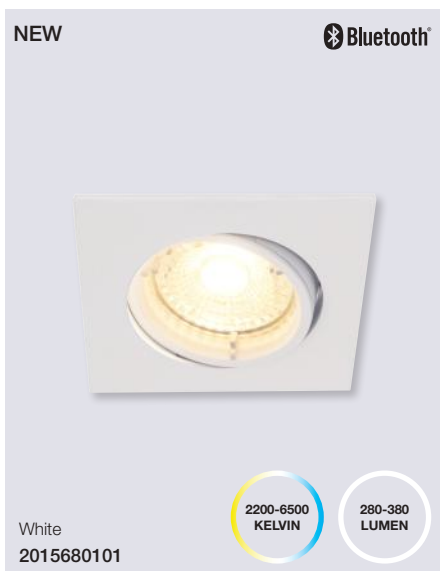

Carina Smart Light 3-kit Downlight

Masterbox Qty 3
Light source GU10,
Lumen 410, Kelvin 2200-6500, Life hours 15.000, RA 80,
Beam angle 36°, Not dimmable
Features Twist-lock for easy mounting of smart bulbs,
Bluetooth connection to Nordlux Smart Light,
Retrofit smart GU10 bulb included