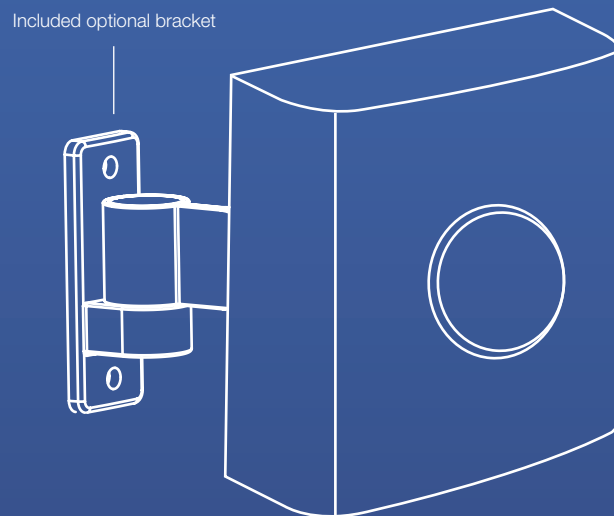

Bluetooth®

Smart Sensor

Smart Sensor 49091001 white - Smart Sensor 49091003 black

Smart Sensor is a wireless battery-operated lux and motion sensor with free mounting opportunities, as no cables to the sensor are required. The sensor operates via Bluetooth and is connected to the Nordlux Smart Light app, where you easily regulate the movement and darkness sensitivity of the sensor. Mount the sensor directly on the wall or with the enclosed bracket to determine the direction of the sensor. With the Nordlux Smart Light app you can easily determine, which Smart Light lamps or ordinary lamps with Nordlux Smart Light bulbs the sensor should control.