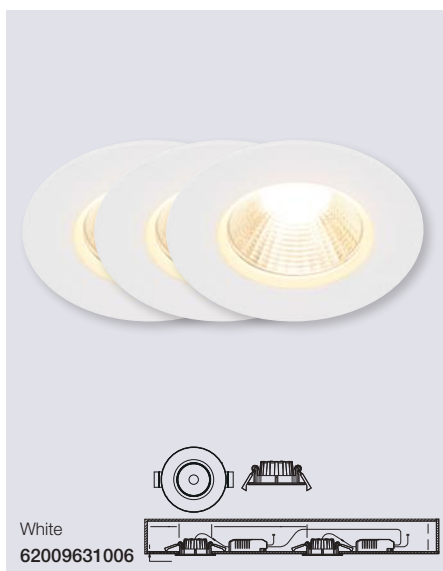

Apollo IP65 2700K 3-Kit Downlight

Masterbox	Qty 10
Size	H: 5,4 cm, Ø: 8,5 cm, Mounting min. height: 6,8 cm
Material	Metal/Plastic
IP Class	IP65, Class 2
Light source	Fixed LED, Incl. 3X4,8W LED, Lumen 3X345, Kelvin 2700, Life hours 20.000, RA 80, Beam angle 36°, Not dimmable
Features	Parallel connection possible, 5 year LED guarantee

*Only for Benelux & France

Apollo IP65 4000K 3-Kit Downlight

Masterbox	Qty 10
Size	H: 3,6 cm, Ø: 8,5 cm, Mounting min. height: 5,4 cm
Material	Metal/Plastic
IP Class	IP65, Class 2
Light source	Fixed LED, Incl. 3X4,8W LED, Lumen 3X380, Kelvin 4000, Life hours 20.000, RA 80, Beam angle 36°, Not dimmable
Features	Parallel connection possible, 5 year LED guarantee

*Only for Benelux & France