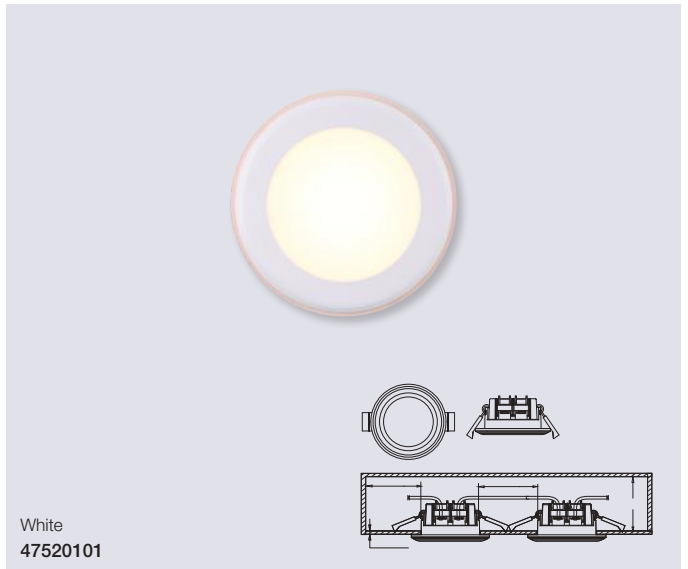

White
47520101

Elkton 8 Downlight

- **Masterbox** Qty 3
- **Size** H: 4,2 cm, Ø: 8,2 cm, Mounting min. height: 5 cm
  Cut-out Ø: 6,5 cm
- **Material** Plastic/Plastic
- **IP Class** IP20, Class 2
- **Light source** Fixed LED, Incl. 5,5W LED, Incl. 3-Step MOODMAKER™, Lumen 350, Kelvin 2700, Life hours 25.000, RA 80, Beam angle 120°, Not dimmable
- **Features** 3-Step MOODMAKER dimmer both/inner/outer rings, Connector block included, Parallel connection possible, 5 year LED guarantee