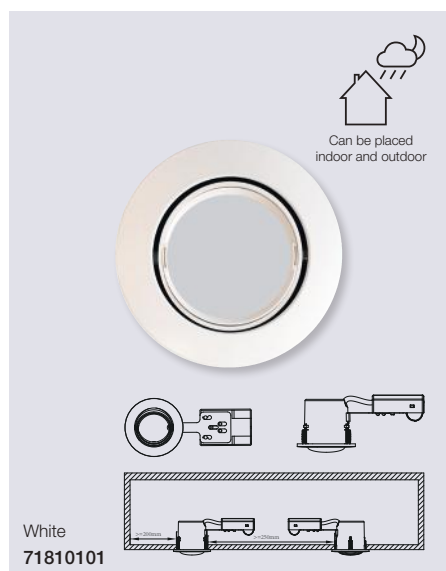

Mixit Pro Downlight

Masterbox	Qty 3
Size	H: 7,2 cm, Ø: 8,5 cm, Mounting min. height: 6,5 cm Cut-out Ø: 7,6 cm, Tilt angle: 30°
Material	Plastic/Metal
IP Class	IP23, Class 2
Light source	GU10, Max. 8W LED, Excl. light source,
Features	Ideally suited for combination with NORDLUX SMART, Can be mounted directly in the insulation

Mixit Downlight

Masterbox	Qty 3
Size	H: 13,5 cm, Ø: 8,5 cm, Mounting min. height: 14 cm Cut-out Ø: 7,6 cm, Tilt angle: 25°
Material	Plastic/Metal
IP Class	IP23, Class 2
Light source	GU10, Max. 8W LED, Excl. light source,
Features	Ideally suited for combination with NORDLUX SMART, Can be mounted directly in the insulation