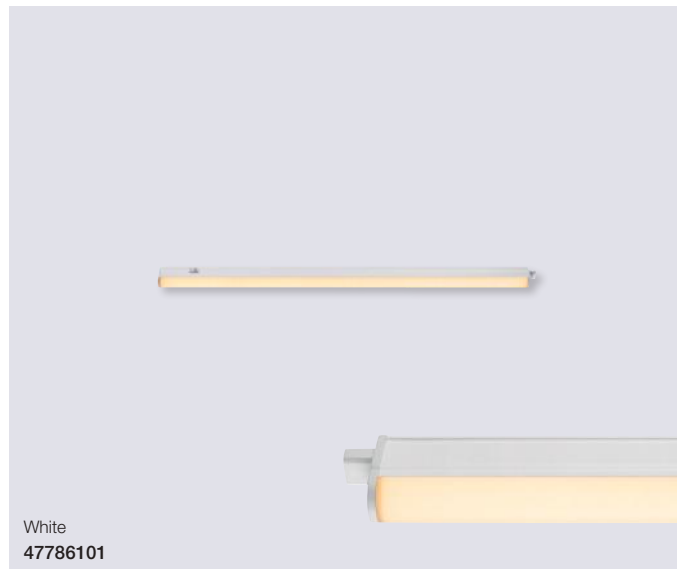

### Renton 30 Under cabinet

<b>Masterbox</b>	Qty 6
<b>Size</b>	W: 2,4 cm, L: 31,2 cm, D: 3,4 cm
<b>Material</b>	Plastic
<b>IP Class</b>	IP20, Class 2
<b>Light source</b>	Fixed LED, Incl. 5W LED, Lumen 350, Kelvin 2700, Life hours 25.000, RA 80, Beam angle 130°, Not dimmable
<b>Features</b>	Parallel connection possible, Ideally suited for under cabinet lighting, Connection cable included, 5 year LED guarantee