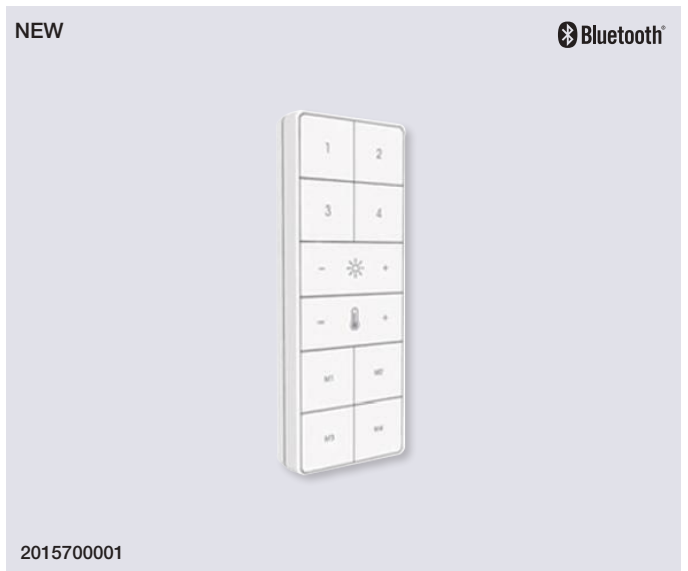

Smart Light Bridge Additional

Masterbox Qty 6
Size H: 1,8 cm, W: 6,6 cm, L: 6,6 cm
IP Class IP20, Class 1
Cable Cable: White 120 cm
Features Connects Bluetooth Mesh to Wifi, Opens up for advanced functionalities, Compact size

Remote Smart Light Additional

Masterbox Qty 3
Features Customized control of smart, Battery included