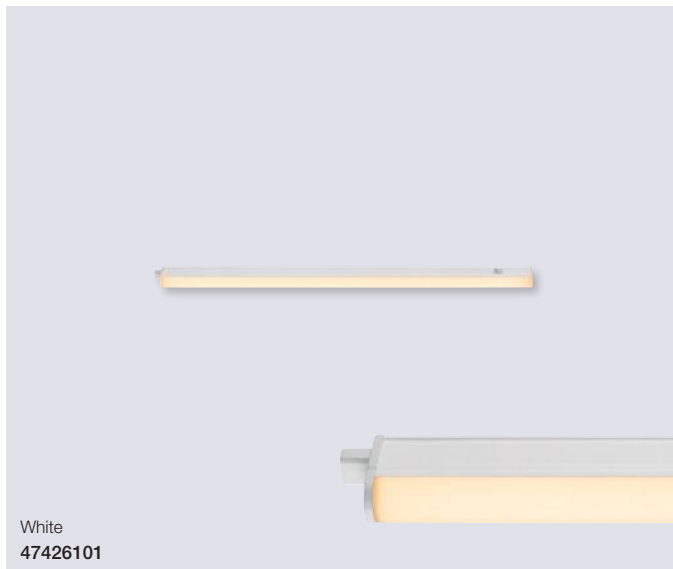

Latona 31,2 9W Under cabinet

Masterbox	Qty 6
Size	W: 2,4 cm, L: 31,2 cm, D: 3,4 cm
Material	Plastic
IP Class	IP20, Class 2
Light source	Fixed LED, Incl. 5W LED, Incl. 2-Step MOODMAKER TM, Lumen 420, Kelvin 3000/4000, Life hours 25.000, RA 80, Beam angle 130°, Not dimmable
Features	2-Step MOODMAKER 3000K/4000K by switch on body, Ideally suited for under cabinet lighting, Parallel connection possible, 5 year LED guarantee

Latona 56,2 9W Under cabinet

Masterbox	Qty 6
Size	W: 2,4 cm, L: 56,2 cm, D: 3,4 cm
Material	Plastic
IP Class	IP20, Class 2
Light source	Fixed LED, Incl. 9W LED, Incl. 2-Step MOODMAKER TM, Lumen 730, Kelvin 3000/4000, Life hours 25.000, RA 80, Beam angle 130°, Not dimmable
Features	2-Step MOODMAKER 3000K/4000K by switch on body, Ideally suited for under cabinet lighting, Parallel connection possible, 5 year LED guarantee

Latona 91,2 12W Under cabinet

Masterbox	Qty 6
Size	W: 2,4 cm, L: 91,2 cm, D: 3,4 cm
Material	Plastic
IP Class	IP20, Class 2
Light source	Fixed LED, Incl. 12W LED, Incl. 2-Step MOODMAKER TM, Lumen 1.050, Kelvin 3000/4000, Life hours 25.000, RA 80, Beam angle 130°, Not dimmable
Features	2-Step MOODMAKER 3000K/4000K by switch on body, Ideally suited for under cabinet lighting, Parallel connection possible, 5 year LED guarantee