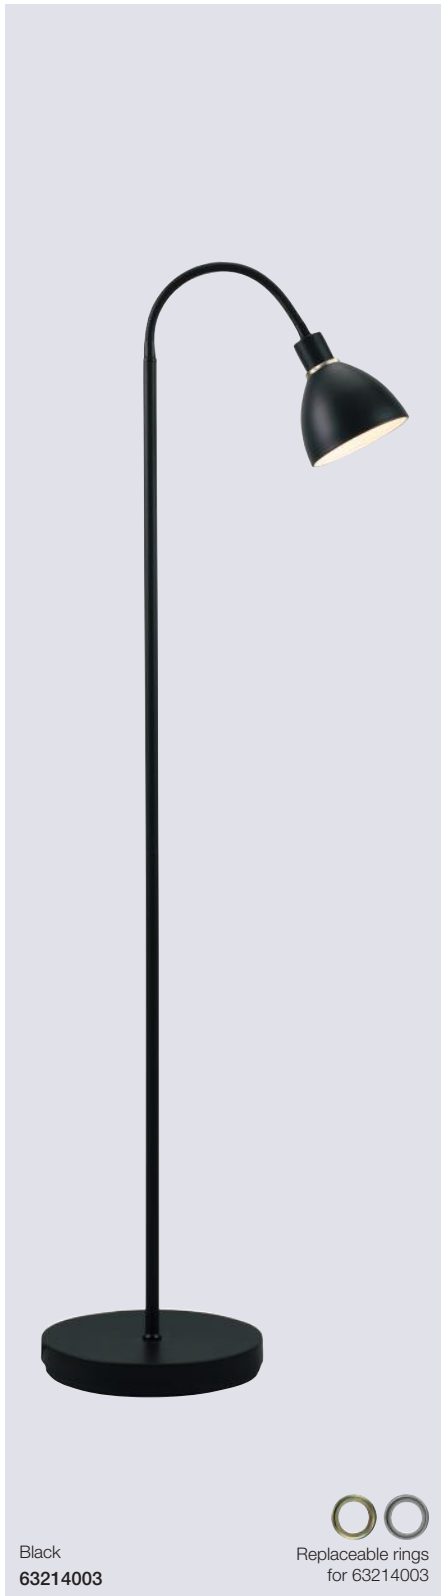

Ray Dim Floor

Masterbox	Qty 2
Size	H: 164 cm, Shade Ø: 12 cm, Flex arm: 19 cm, Shade H: 9 cm, Pipe Ø: 1,6 cm, Base Ø: 28 cm
Material	Metal - Metal/Glass
IP Class	IP20, Class 2
Cable	Cable: Black/Clear 180 cm non replaceable Switch on fixture
Light source	E14, Max. 2X40W, Excl. light source, Incl. Rotate dimmer,
Features	Contemporary and simple style

Ray Floor

Masterbox	Qty 2
Size	H: 155 cm, Shade Ø: 12 cm, Flex arm: 21 cm, Shade H: 9 cm, Pipe Ø: 1,6 cm, Base Ø: 25 cm
Material	Metal - Metal/Glass
IP Class	IP20, Class 2
Cable	Cable: Black/Clear 180 cm non replaceable Switch on cable
Light source	E14, Max. 40W, Excl. light source,
Features	Contemporary and simple style

Ray Floor

Masterbox	Qty 2
Size	H: 155 cm, Shade Ø: 12 cm, Flex arm: 21 cm, Shade H: 9 cm, Pipe Ø: 1,6 cm, Base Ø: 25 cm
Material	Metal - Metal/Glass
IP Class	IP20, Class 2
Cable	Cable: Black 180 cm non replaceable Switch on cable
Light source	E14, Max. 2X40W, Excl. light source,
Features	Contemporary and simple style