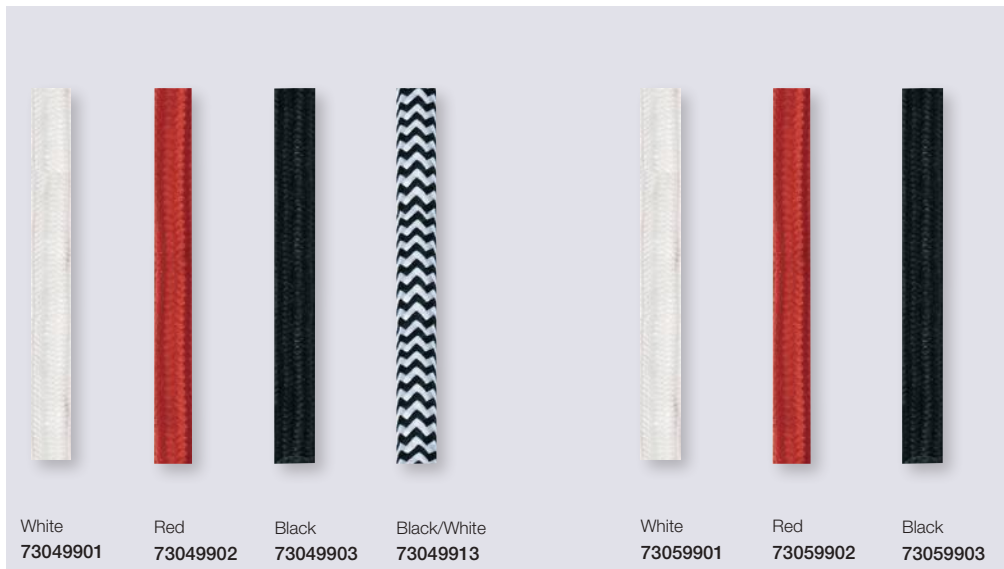

White 73049901 Red 73049902 Black 73049903 Black/White 73049913

White 73059901 Red 73059902 Black 73059903

Fixit Additional

Masterbox Qty 12
Size H: 4,9 cm, Ø: 1,8 cm
Material Metal/Plastic
Light source Excl. light source,

Cable 25m Additional

Masterbox Qty 1
Material Textile

Cable 4m Additional

Masterbox Qty 6
Size L: 400 cm
Material Textile