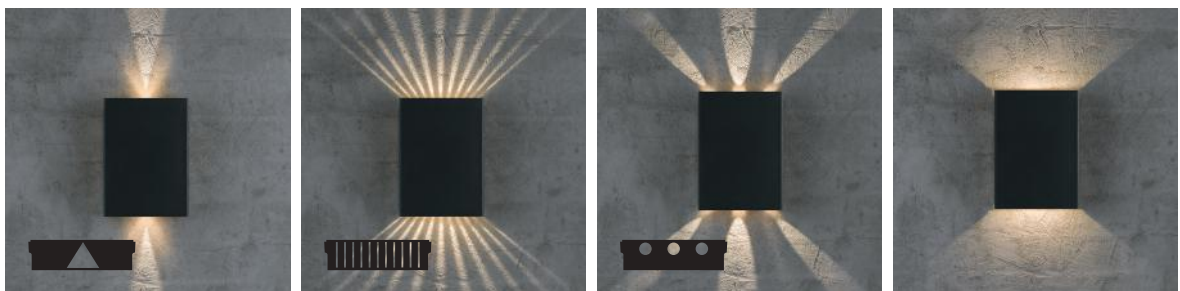

3 light effects included