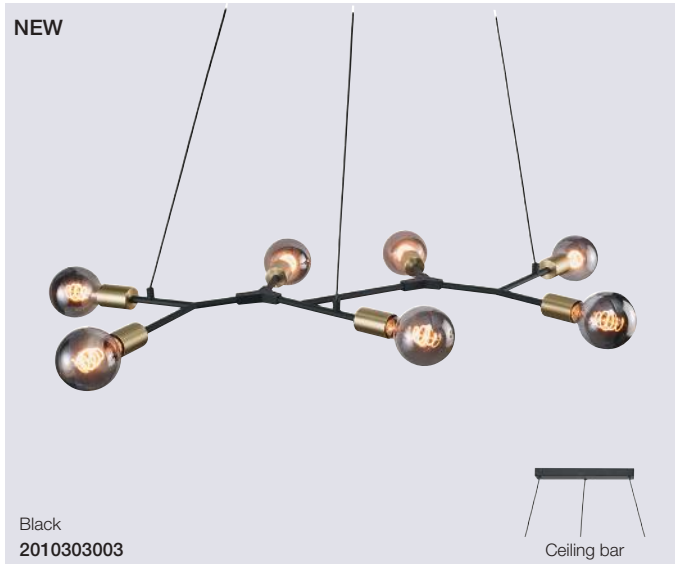

## Pine Floor

<b>Masterbox</b>	Qty 3
<b>Size</b>	H: 133 cm, W: 37 cm, L: 18 cm, Shade Ø: 13,5 cm, Pipe Ø: 1,53 cm, Base Ø: 18 cm, Tilt angle: 90°
<b>Material</b>	Metal
<b>IP Class</b>	IP20, Class 2
<b>Cable</b>	Cable: Black 150 cm non replaceable Switch on fixture
<b>Light source</b>	GU10, Max. 15W, Excl. light source,
<b>Features</b>	Industrial style, Beautiful light effect with holes in the shade, Material mix with matt metal and brass details

# Meet the Josefine's

no. 2010303003

no. 48933003

no. 48941003

no. 48955003

The innovative and playful design makes Josefine a decorative and modern series. The stringent tube contributes to an industrial look, which complements a rough and modern decor. In contrast to the industrial expression are the beautiful brass details and soft shapes, which result in an incredibly decorative series that balances minimalism and elegance in the finest possible manner. Furthermore, the Josefine series allows for personality in the use of decorative lights, illuminating the room in the finest manner imaginable.

### Josefine Pendant

<b>Masterbox</b>	Qty 3
<b>Size</b>	H: 4,4 cm, W: 91 cm, L: 45 cm
<b>Material</b>	Metal
<b>IP Class</b>	IP20, Class 2
<b>Cable</b>	Cable: Black 200 cm non replaceable
<b>Canopy</b>	Color: Black, Material: Metal L: 30,2x9 cm, H: 2,8 cm
<b>Light source</b>	E27, Max. 60W, Excl. light source,
<b>Features</b>	Industrial style, Industrial expression with raw, masculine tubes, New interpretation of a traditional chandelier

### Josefine Pendant

<b>Masterbox</b>	Qty 2
<b>Size</b>	H: 79 cm, W: 55 cm, L: 55 cm, Shade Ø: 4,2 cm, Pipe Ø: 1,9 cm
<b>Material</b>	Metal
<b>IP Class</b>	IP20, Class 2
<b>Cable</b>	Textile cable: Black 200 cm non replaceable
<b>Canopy</b>	Color: Black, Material: Metal Ø: 12 cm, H: 7 cm
<b>Light source</b>	E27, Max. 6X28W, Excl. light source,
<b>Features</b>	Industrial style, Industrial expression with raw, masculine tubes