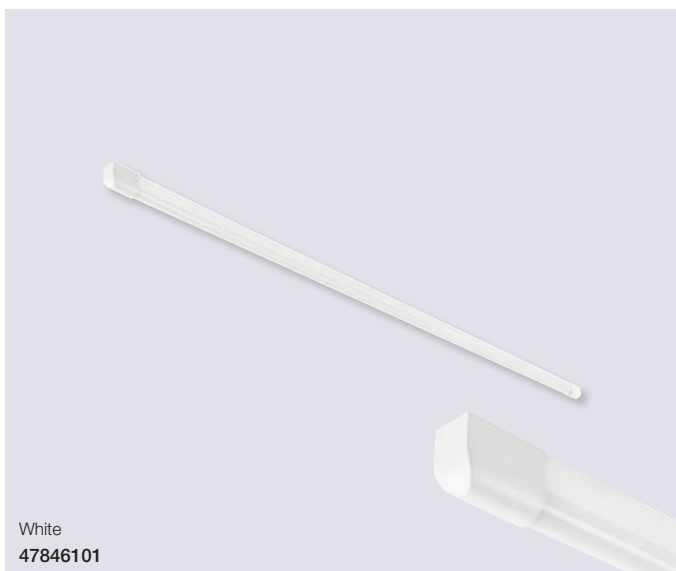

White
27496101

White
47846101

Arlington 150 Batten

Masterbox	Qty 6
Size	W: 3,2 cm, L: 151 cm, D: 4,5 cm
Material	Plastic
IP Class	IP20, Class 2
Light source	Fixed LED, Incl. 25W LED, Lumen 2.200, Kelvin 4000, Life hours 25.000, RA 80, Beam angle 150°, Not dimmable
Features	Ideally suited for under cabinet lighting, 5 year LED guarantee