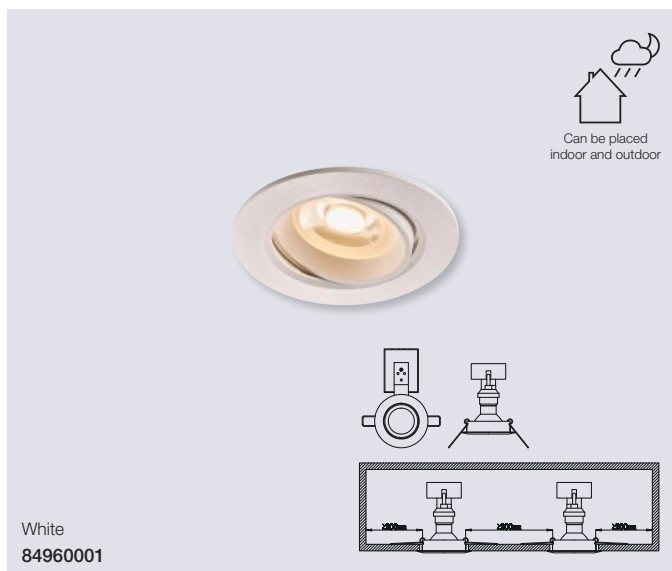

Birla Downlight

Masterbox	Qty 6
Size	H: 5,75 cm, Ø: 9,5 cm, Mounting min. height: 6 cm Cut-out Ø: 7 cm
Material	Plastic
IP Class	IP44, Class 2
Cable	Cable: White 20 cm replaceable
Light source	Fixed LED, Incl. 6W LED, Lumen 600, Kelvin 3000, Candela 258, Life hours 30.000, RA 80, Beam angle 90°, Dimmable
Features	Can be mounted directly into insulation, Parallel connection possible, IP44 - In and outdoor use, Can be mounted directly in the insulation, 5 year LED guarantee

Roar Dim Tilt Downlight

Masterbox	Qty 6
Size	H: 4,4 cm, Ø: 8,5 cm, Mounting min. height: 7 cm Cut-out Ø: 6,8 cm, Tilt angle: 30°
Material	Plastic
IP Class	IP23, Class 2
Cable	Cable: White 20 cm replaceable
Light source	Fixed LED, Incl. 6W LED, Lumen 550, Kelvin 3000, Candela 797, Life hours 30.000, RA 80, Beam angle 40°, Dimmable
Features	Parallel connection possible, Can be mounted directly into insulation, 5 year LED guarantee