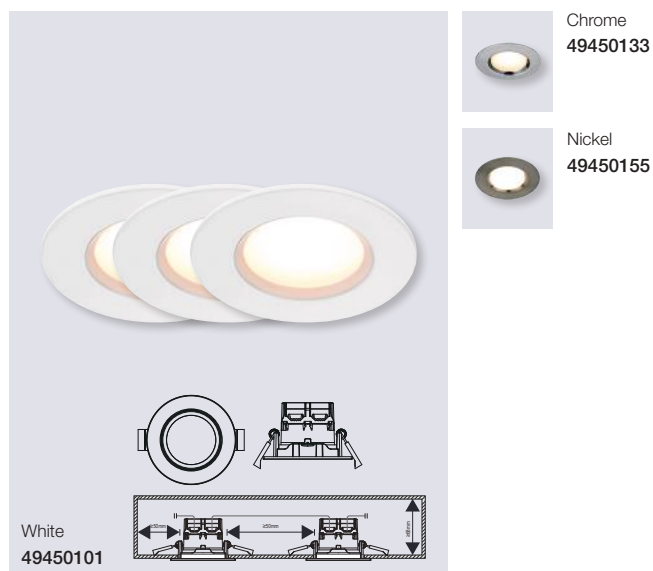

Dorado 4000K 3-Kit Dim Downlight

Masterbox	Qty 3
Size	H: 3,6 cm, Ø: 8,5 cm, Mounting min. height: 4,6 cm Cut-out Ø: 7,2 cm
Material	Plastic/Metal
IP Class	IP65, Class 2
Light source	Fixed LED, Incl. 3X5,5W LED, Lumen 3X380, Kelvin 4000, Life hours 20.000, RA 80, Beam angle 100°, Dimmable
Features	Parallel connection possible, 5 year LED guarantee

*Only for Benelux & France