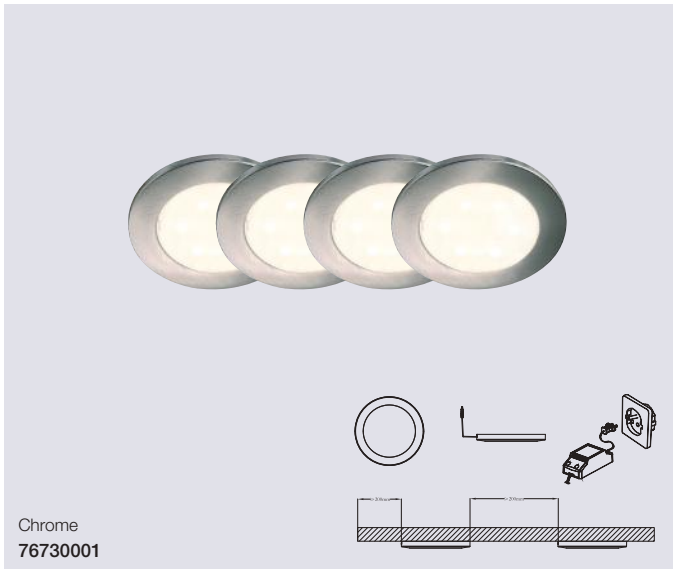

Lismore 4-kit 48W Under cabinet

Masterbox	Qty 3
Size	H: 0,8 cm, Ø: 6 cm
Material	Plastic
IP Class	IP20, Class 3
Cable	Cable: Black 150 cm Switch on cable
Light source	Fixed LED, Incl. 4X0.7W LED, Lumen 4X75, Kelvin 3000, Candela 16, Life hours 30.000, RA 80, Beam angle 120°, Not dimmable
Features	Ideally suited for under cabinet lighting, Cable 1,5m included, Inline on/off switch, Ultra flat design, 5 year LED guarantee