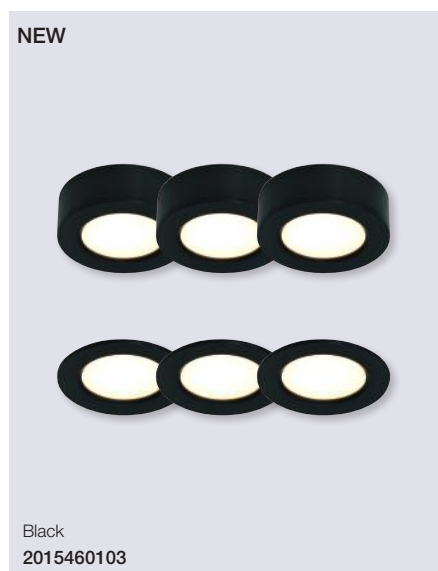

Kitchenio 1-kit Under cabinet

Masterbox	Qty 3
Size	H: 2,1 cm, W: 6,4 cm, L: 6,4 cm, D: 2,1 cm, Ø: 6,4 cm
Material	Plastic/Plastic
IP Class	IP20, Class 2
Light source	Fixed LED, Incl. 2W LED, Lumen 170, Kelvin 3000-4000, Life hours 25.000, RA 80, Beam angle 110°, Not dimmable
Features	2-Step MOODMAKER 3000K/4000K by switch optional, Parallel connection possible memory+reset option, Recessed or surface mounting screw/taped incl., 5 year LED guarantee

Kitchenio 3-kit Under cabinet

Masterbox	Qty 3
Size	H: 2,1 cm, W: 6,4 cm, L: 6,4 cm, Ø: 6,4 cm
Material	Plastic/Plastic
IP Class	IP20, Class 2
Light source	Fixed LED, Incl. 3X2W LED, Lumen 3X170, Kelvin 3000/4000, Life hours 25.000, RA 80, Beam angle 110°, Not dimmable
Features	2-Step MOODMAKER 3000K/4000K by switch optional, Parallel connection possible memory+reset option, Recessed or surface mounting screw/taped incl., 5 year LED guarantee