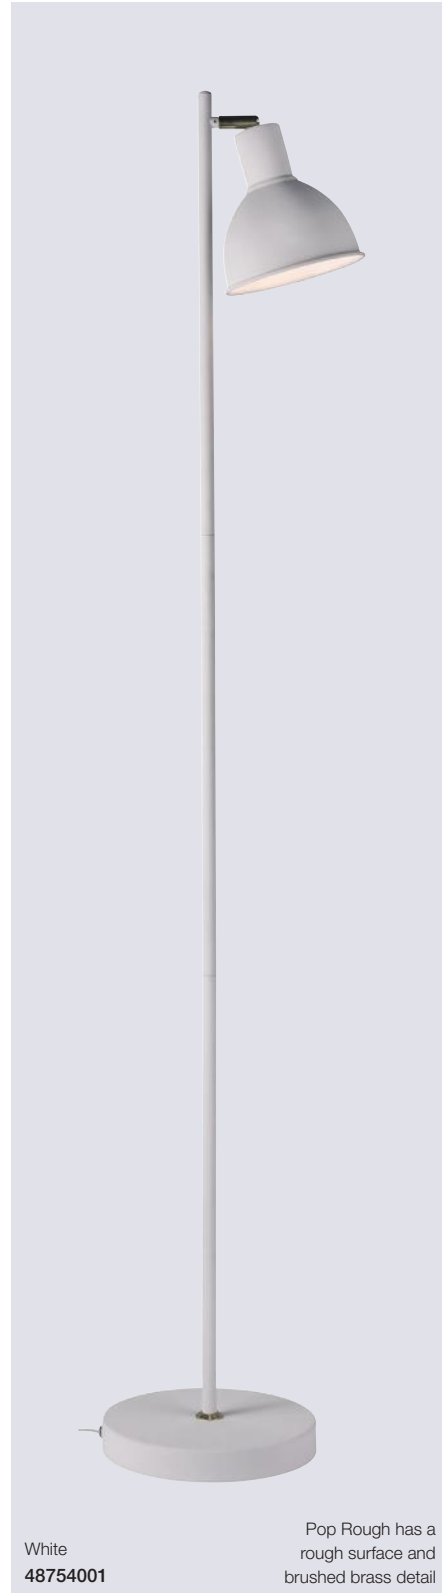

White
48733001

White
48745001

White
48754001

Pop Rough has a rough surface and brushed brass detail

Pop Rough Floor

Masterbox	Qty 2
Size	H: 145 cm, Shade Ø: 15 cm, Base Ø: 15 cm, Tilt angle: 30°
Material	Metal/Plastic
IP Class	IP20, Class 2
Cable	Cable: White/Black 150 cm non replaceable Switch on cable
Light source	E27, Max. 15W, Excl. light source,
Features	Contemporary and simple style