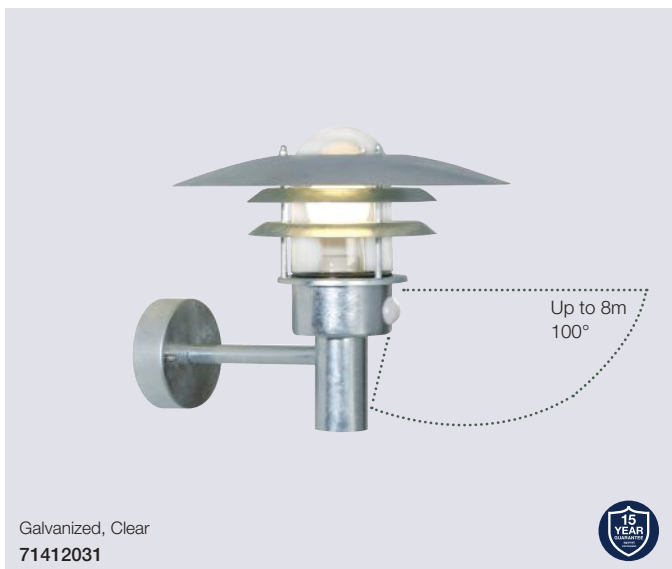

Lønstrup 32 Wall

Masterbox	Qty 3
Size	H: 28,5 cm, D: 36 cm, Shade Ø: 32 cm, Pipe Ø: 1,9 cm, Base mount: Ø 10,8 cm
Material	Galvanized steel/Glass
IP Class	IP44, Class 2
Light source	E27, Max. 60W, Excl. light source,
Features	Parallel connection possible, 15 year anti corrosion guarantee on Galvanized steel

Lønstrup 32 Sensor Wall

Masterbox	Qty 3
Size	H: 28,5 cm, D: 36 cm, Shade Ø: 32 cm, Pipe Ø: 1,9 cm, Base mount: Ø 10,8 cm
Material	Galvanized steel/Glass
IP Class	IP44, Class 2
Light source	E27, Max. 60W, Excl. light source,
Features	Build-in daylight and motion sensor, Parallel connection possible, 15 year anti corrosion guarantee on Galvanized steel