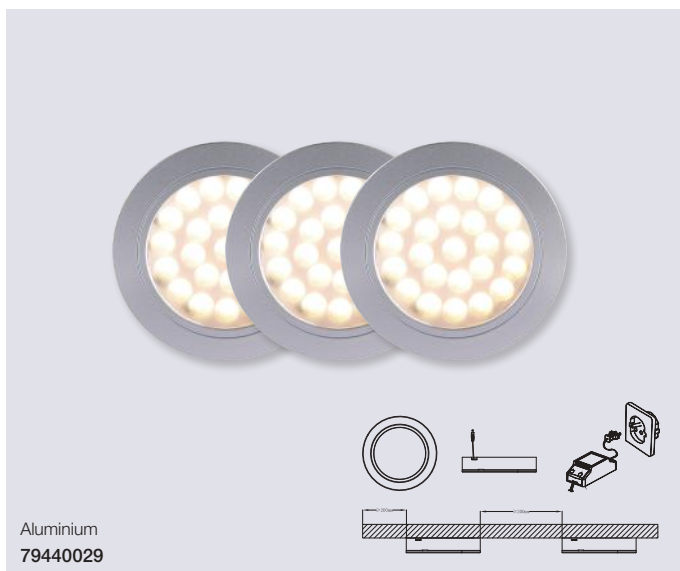

Aluminium
79440029

Cambio 2W Under cabinet

- **Masterbox** Qty 6
- **Size** D: 1,1 cm, Ø: 6,5 cm,
  Mounting min. height: 1,1 cm
  Cut-out Ø: 6,2 cm
- **Material** Plastic/Metal
- **IP Class** IP20, Class 3
- **Cable** Cable: White 200 cm
- **Light source** Fixed LED, Incl. 2W LED,
  Lumen 150, Kelvin 3000, Candela 149, Life hours 30.000,
  RA 80, Beam angle 90°, Not dimmable
- **Features** Ideally suited for under cabinet lighting,
  Connector block included, 5 year LED guarantee

Cambio 2W 3-Kit Under cabinet

- **Masterbox** Qty 3
- **Size** H: 1,1 cm, D: 1,1 cm, Ø: 6,5 cm, H: 1,1 cm, Ø: 6,5 cm,
  Mounting min. height: 1,1 cm, Cut-out Ø: 6,2 cm
- **Material** Plastic/Metal
- **IP Class** IP20/23, Class 3
- **Cable** Cable: White 200 cm
  Switch on cable
- **Light source** Fixed LED, Incl. 3X2W LED,
  Lumen 3X150, Kelvin 3000, Candela 149, Life hours 30.000,
  RA 80, Beam angle 90°, Not dimmable
- **Features** Ideally suited for under cabinet lighting,
  Connector block included, 5 year LED guarantee