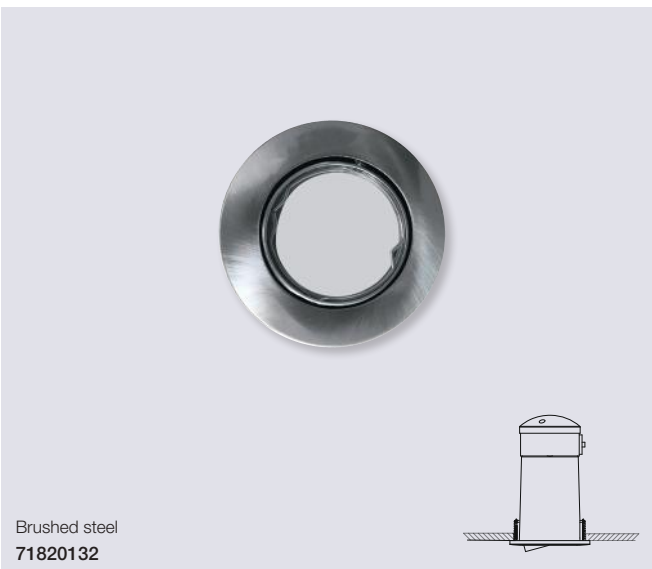

Brushed steel
71820132

Mixit DownLight

Masterbox	Qty 3
Size	H: 13,5 cm, Ø: 8,5 cm, Mounting min. height: 14 cm Cut-out Ø: 7,6 cm, Tilt angle: 25°
Material	Plastic/Metal
IP Class	IP23, Class 2
Light source	GU10, Max. 8W LED, Excl. light source,
Features	Ideally suited for combination with NORDLUX SMART, Can be mounted directly into insulation, Parallel connection possible