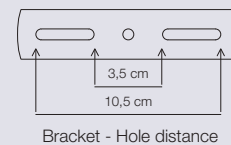

Black, Opal white
48891003

Lilly Wall

Masterbox	Qty 6
Size	H: 17 cm, Shade Ø: 13 cm, Base mount: Ø12 cm
Material	Glass/Metal
IP Class	IP20, Class 2
Cable	Cable: Black 150 cm replaceable Switch on cable
Light source	E14, Max. 40W, Excl. light source,
Features	Modern style, Opal mouthblown glass

Black, Opal white
4885003

Lilly Table

Masterbox	Qty 6
Size	H: 17 cm, Shade Ø: 13 cm, Base Ø: 12 cm
Material	Glass/Metal
IP Class	IP20, Class 2
Cable	Cable: Black 150 cm non replaceable Switch on cable
Light source	E14, Max. 40W, Excl. light source,
Features	Modern style, Opal mouthblown glass