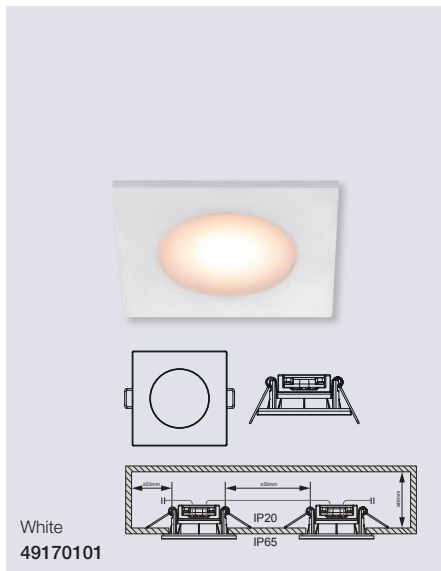

Leonis 2700K IP65 3-Kit Downlight

- **Masterbox** Qty 3
- **Size** H: 3,6 cm, Ø: 8,5 cm, Mounting min. height: 4,6 cm
  Cut-out Ø: 6,8 cm
- **Material** Plastic
- **IP Class** IP65, Class 2
- **Light source** Fixed LED, Incl. 3x4,5W LED,
  Lumen 345, Kelvin 2700, Life hours 20.000, RA 80,
  Beam angle 110°, Not dimmable
- **Features** Ideally suited for bathroom zone 1-2 IP65,
  Parallel connection possible, Integrated connector block,
  5 year LED guarantee