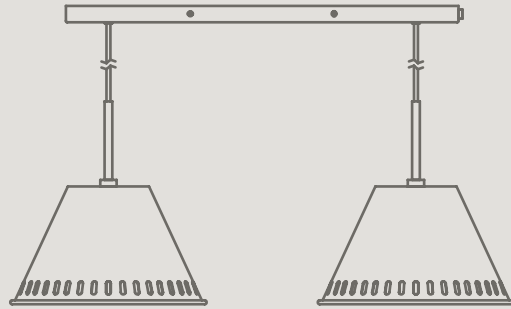

no. 2010363003 black / no. 2010363010 grey