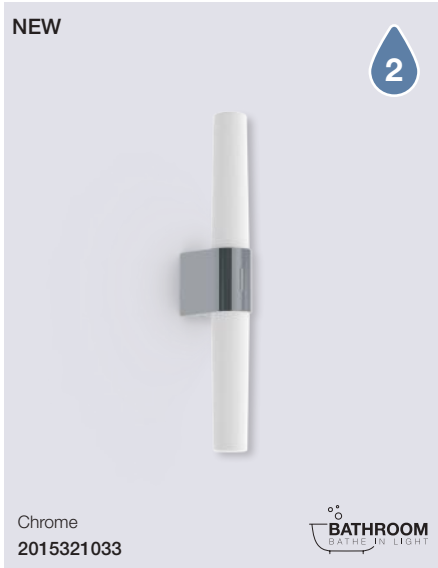

Helva Double Wall

Masterbox	Qty 3
Size	H: 10,5 cm, W: 5,7 cm, L: 42,5 cm, D: 10,5 cm
Material	Plastic/Plastic
IP Class	IP44, Class 2
Light source	Fixed LED, Incl. 9W LED, Lumen 900, Kelvin 3000/4000, Life hours 25.000, RA 90, Not dimmable
Features	2-Step MOODMAKER scene select 3000K/4000K+dim, Stepless touch dimmer memory, Cabinet bracket included, 5 year LED guarantee.