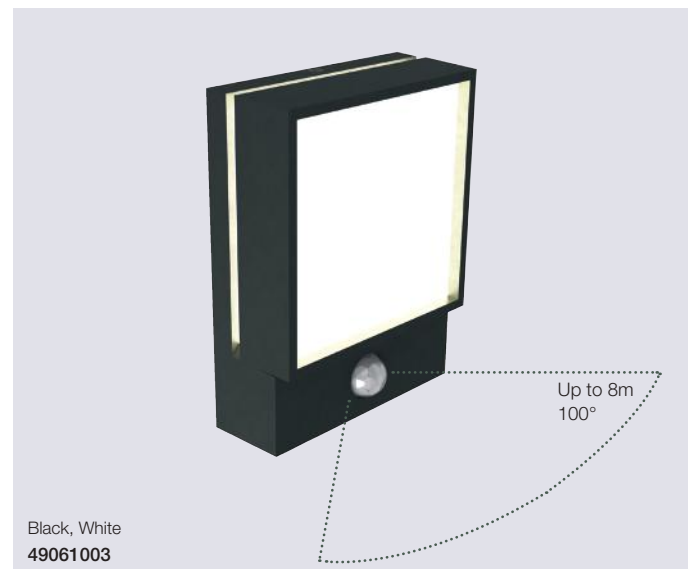

Black, White
49061003

Dalton Wall by Bønnelycke mdd

Masterbox	Qty 3
Size	H: 29,6 cm, W: 20 cm, D: 24,8 cm
Material	Stainless steel/Glass
IP Class	IP44, Class 1
Light source	E27, Max. 40W, Excl. light source,
Features	Parallel connection possible

Egon Wall

Masterbox	Qty 3
Size	H: 17,5 cm, W: 13 cm, D: 5,6 cm
Material	Aluminium/Plastic
IP Class	IP44, Class 1
Light source	Fixed LED, Incl. 8W LED, Lumen 450, Kelvin 2700, Life hours 25.000, RA 80, Beam angle 100°, Not dimmable
Features	Dual light LED, Build-in daylight and motion sensor, Parallel connection possible, 5 year LED guarantee