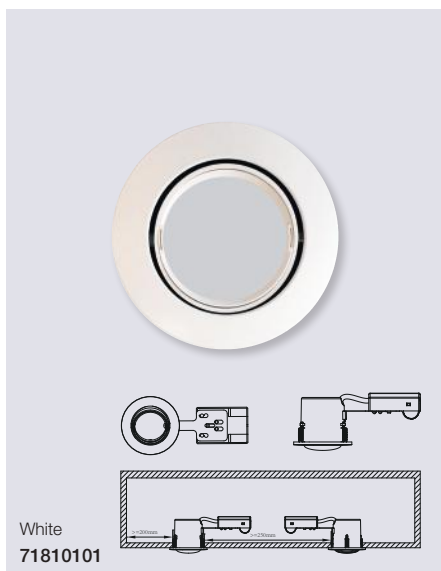

Mixit Pro DownLight

Masterbox	Qty 3
Size	H: 7,2 cm, Ø: 8,5 cm, Mounting min. height: 6,5 cm Cut-out Ø: 7,6 cm, Tilt angle: 30°
Material	Plastic/Metal
IP Class	IP23, Class 2
Light source	GU10, Max. 8W LED, Excl. light source,
Features	Ideally suited for combination with NORDLUX SMART, Can be mounted directly into insulation, Parallel connection possible