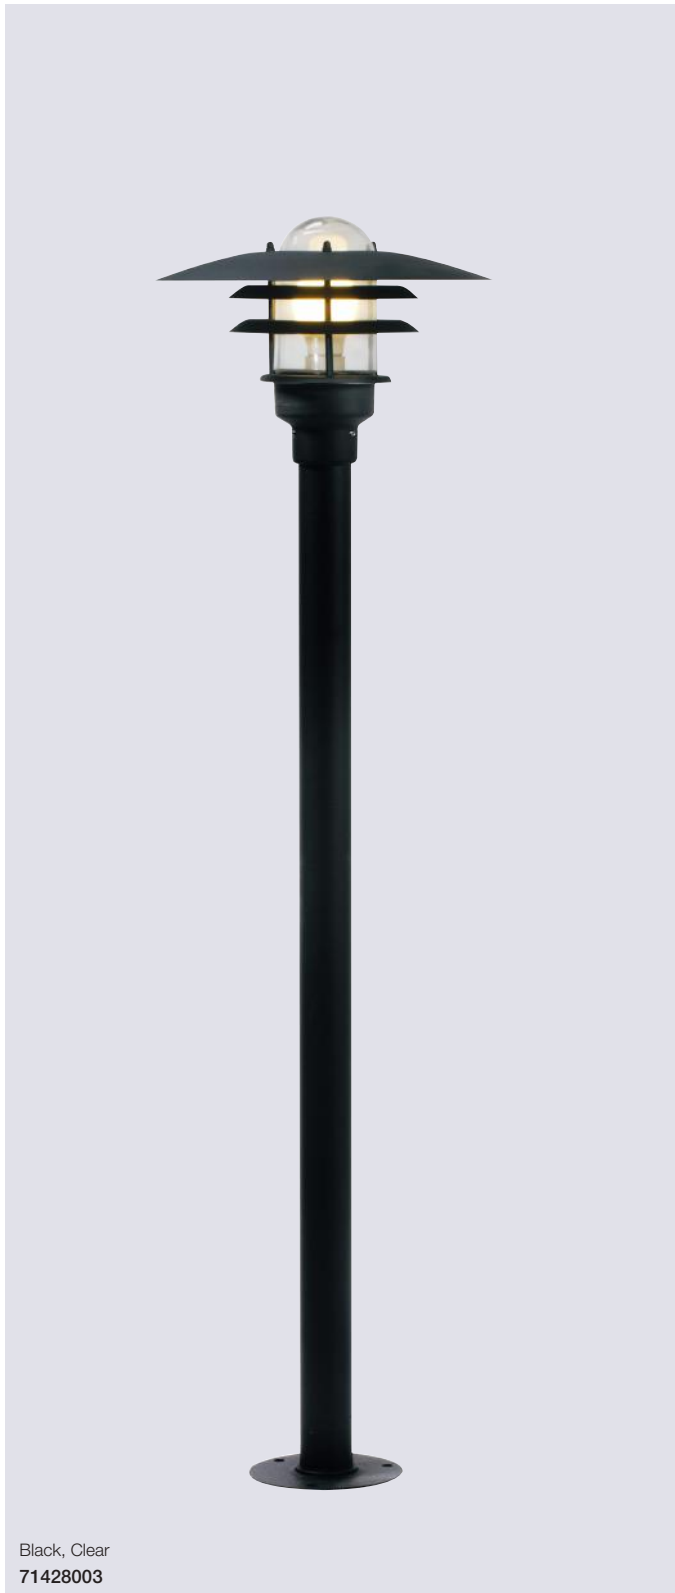

Black, Clear
71428003

Galvanized,
Clear
71428031

Lønstrup 32 Garden

Masterbox	Qty 3
Size	H: 116 cm, Shade Ø: 32 cm, Pipe Ø: 5 cm, Base Ø: 15 cm
Material	Galvanized steel/Glass
IP Class	IP44, Class 2
Light source	E27, Max. 60W, Excl. light source,
Features	Parallel connection possible, 15 year anti corrosion guarantee on Galvanized steel Suitable for Base no. 22039931