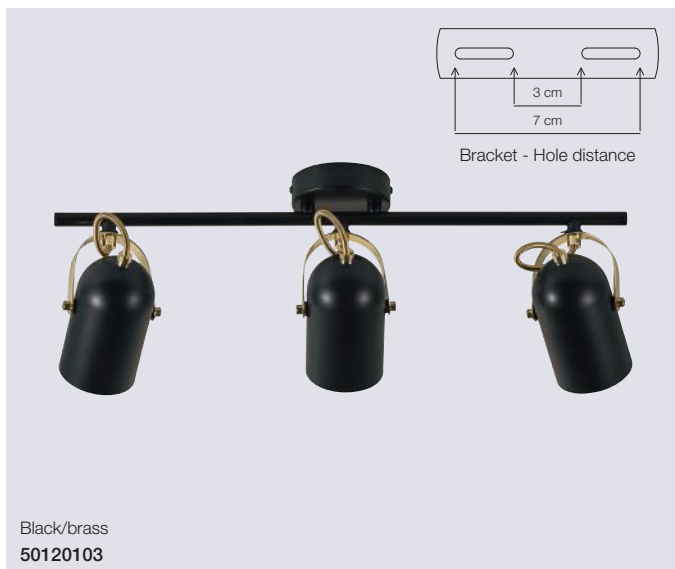

Lotus SpotLight

Masterbox	Qty 3
Size	L: 37 cm, D: 20 cm, Shade Ø: 6,6 cm, Base mount: Ø9 cm Tilt angle: 150°
Material	Metal/Plastic
IP Class	IP20, Class 2
Light source	E14, Max. 2X40W, Excl. light source,
Features	Industrial style