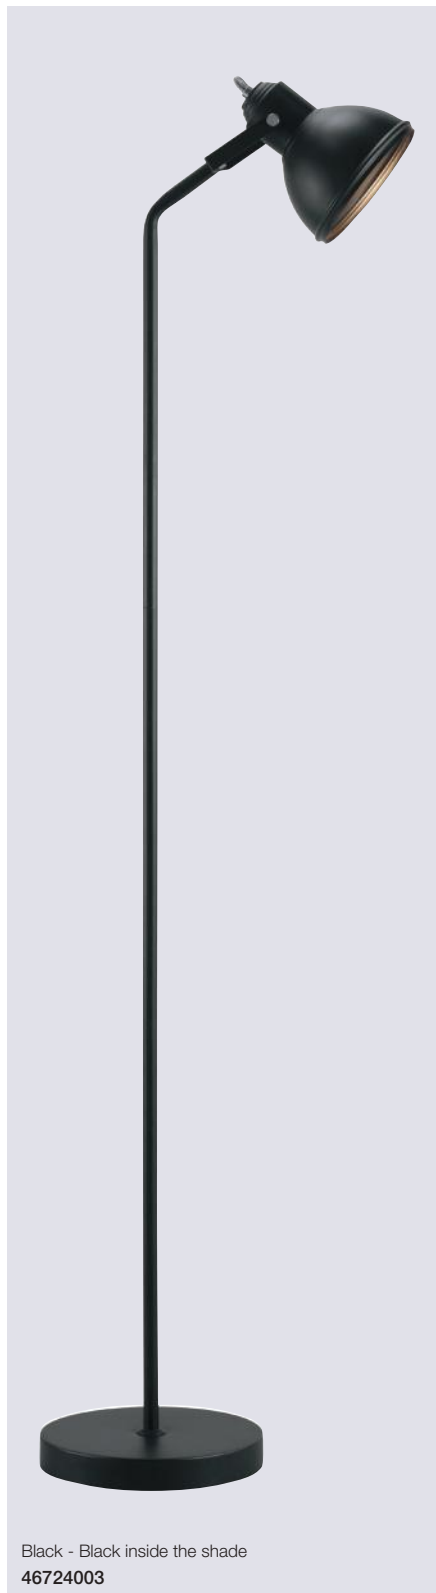

White
46553001

Black -
Black inside the shade
46685003

Black - Black inside the shade
46724003

Aslak Floor

Masterbox	Qty 3
Size	H: 140 cm, Shade Ø: 23 cm, Base Ø: 15 cm
Material	Metal
IP Class	IP20, Class 2
Cable	Cable: Black 200 cm non replaceable Switch on cable
Light source	E27, Max. 15W, Excl. light source,
Features	Industrial style