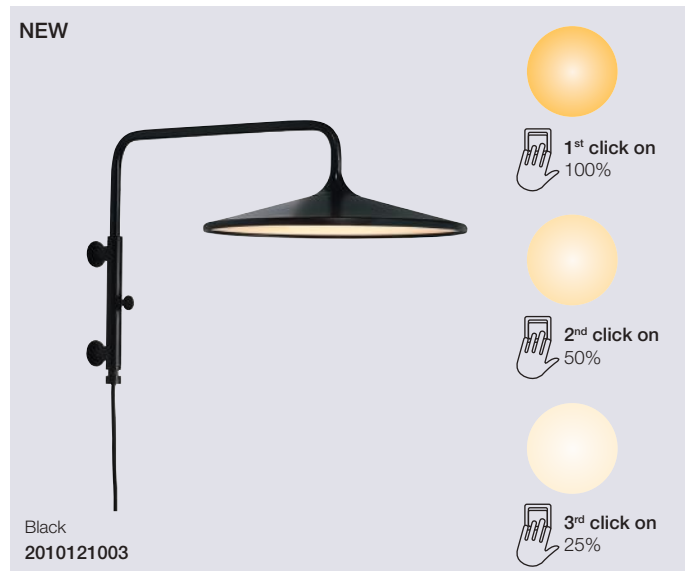

# Meet Balance

no. 2010103003

no. 2010121003

no. 2010145003

no. 2010164003

**Simplicity, minimalism and functionality characterize the Balance series. The clean lines, round shapes and matte black metal contributes to an elegant expression with associations to the stylish Nordic decor. The light spreads beautifully throughout the screen with an even glare-free light, and furthermore the Balance series is equipped with a built-in step dimming function, allowing you to adjust the light from your regular wall switch.**

### Balance Pendant

<b>Masterbox</b>	Qty 3
<b>Size</b>	Shade Ø: 42 cm, Shade H: 15,8 cm
<b>Material</b>	Metal/Acrylic
<b>IP Class</b>	IP20, Class 2
<b>Cable</b>	Textile cable: Black 200 cm non replaceable
<b>Canopy</b>	Color: Black, Material: Plastic Ø: 12,3 cm, H: 8,6 cm
<b>Light source</b>	Fixed LED, Incl. 17,5W LED, Incl. 3-Step MOODMAKER™ 100-50-25%, Lumen 1.700, Kelvin 2700, Life hours 30.000, RA 80, Beam angle 120°, Not dimmable
<b>Features</b>	Minimalistic design, 1700 Lumen with 3 step dimming from wall switch, 5 year LED guarantee

### Balance Wall

<b>Masterbox</b>	Qty 2
<b>Size</b>	H: 31 cm, W: 30 cm, D: 50 cm, Shade Ø: 30 cm, Pipe Ø: 1,3 cm, Tilt angle: 136°
<b>Material</b>	Metal/Acrylic
<b>IP Class</b>	IP20, Class 2
<b>Cable</b>	Textile cable: Black 150 cm non replaceable, Switch on cable
<b>Light source</b>	Fixed LED, Incl. 17,5W LED, Incl. 3-Step MOODMAKER™ 100-50-25%, Lumen 1.200, Kelvin 2700, Life hours 30.000, RA 80, Beam angle 120°, Not dimmable
<b>Features</b>	Minimalistic design, 1200 Lumen with 3 step dimming from cable switch, Adjustable up/down and to both sides, 5 year LED guarantee