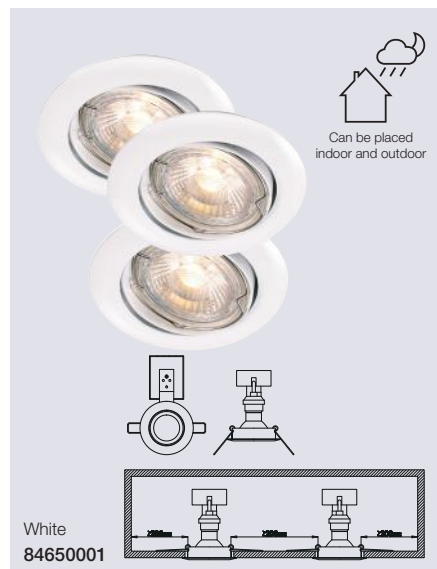

Triton 3-kit Downlight

Masterbox	Qty 6
Size	H: 8,7 cm, Ø: 9 cm, Mounting min. height: 15 cm Cut-out Ø: 7,5 cm, 5.4 Ltr. Tilt angle: 25°
Material	Metal
IP Class	IP23, Class 2
Light source	GU10, Max. 3X35W, Excl. light source,
Features	Parallel connection possible

Recess 3-Kit LED COB Downlight

Masterbox	Qty 3
Size	H: 7,95 cm, Ø: 8,15 cm, Mounting min. height: 15 cm Cut-out Ø: 7,5 cm, 5.4 Ltr., Tilt angle: 25°
Material	Metal
IP Class	IP23, Class 2
Cable	Cable: Black 200 cm replaceable
Light source	GU10, Max. 3X35W, Incl. 3X3W COB, Lumen 3X175, Kelvin 3000, Candela 350, Life hours 25.000, RA 80, Beam angle 38°, Not dimmable Light source energy class A+