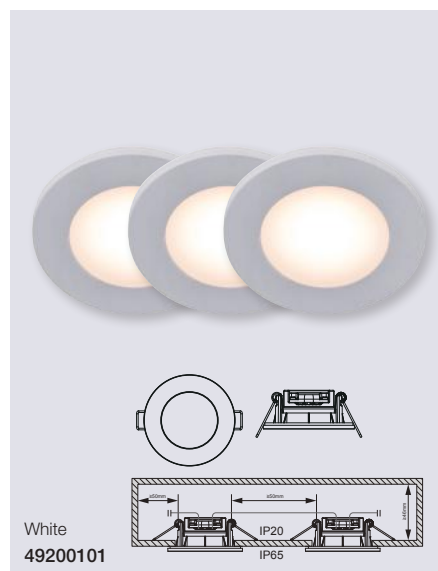

Leonis 4000K IP65 3-Kit Downlight

- **Masterbox** Qty 3
- **Size** H: 3,6 cm, Ø: 8,5 cm,
  Mounting min. height: 4,6 cm
  Cut-out Ø: 6,8 cm
- **Material** Plastic
- **IP Class** IP65, Class 2
- **Light source** Fixed LED, Incl. 3x4,5W LED,
  Lumen 400, Kelvin 4000, Life hours 20.000, RA 80,
  Beam angle 110°, Not dimmable
- **Features** Parallel connection possible, 5 year LED guarantee

*Only for Benelux & France