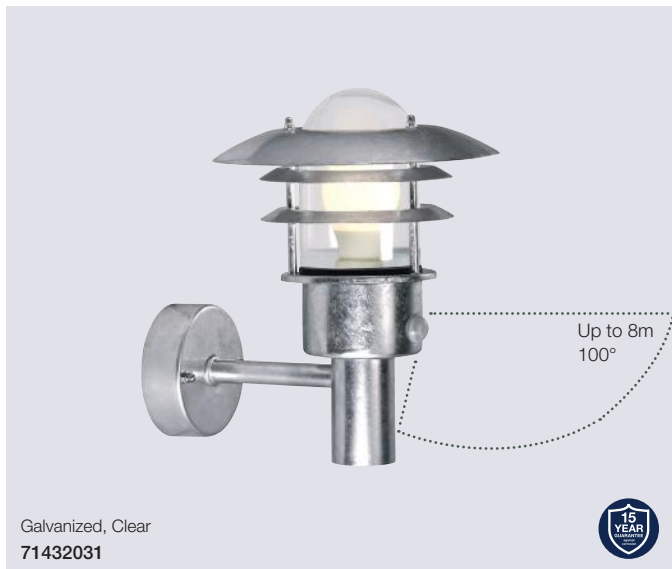

Lønstrup 22 Wall

Masterbox	Qty 3
Size	H: 26,5 cm, D: 26,5 cm, Shade Ø: 22 cm, Pipe Ø: 1,9 cm, Base mount: Ø 9,4 cm
Material	Galvanized steel/Glass
IP Class	IP44, Class 1
Light source	E27, Max. 60W, Excl. light source,
Features	Parallel connection possible, 15 year anti corrosion guarantee on Galvanized steel

Lønstrup 22 Sensor Wall

Masterbox	Qty 3
Size	H: 26,5 cm, D: 26,5 cm, Shade Ø: 22 cm, Pipe Ø: 1,9 cm, Base mount: Ø 9,4 cm
Material	Galvanized steel/Glass
IP Class	IP44, Class 1
Light source	E27, Max. 60W, Excl. light source,
Features	Parallel connection possible, 15 year anti corrosion guarantee on Galvanized steel