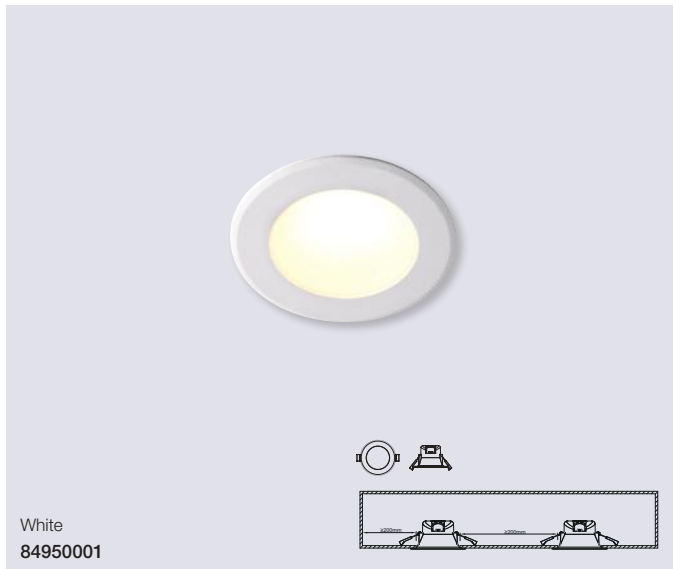

White
84950001

Birla DownLight

Masterbox	Qty 6
Size	H: 5,75 cm, Ø: 9,5 cm, Mounting min. height: 6 cm, Cut-out Ø: 7 cm
Material	Plastic
IP Class	IP44, Class 2
Cable	Cable: White 20 cm replaceable
Light source	Fixed LED, Incl. 6W LED, Lumen 600, Kelvin 3000, Candela 258, Life hours 30.000, RA 80, Beam angle 90°, Dimmable
Features	Can be mounted directly into insulation, IP44 - In and outdoor use, Parallel connection possible, 5 year LED guarantee