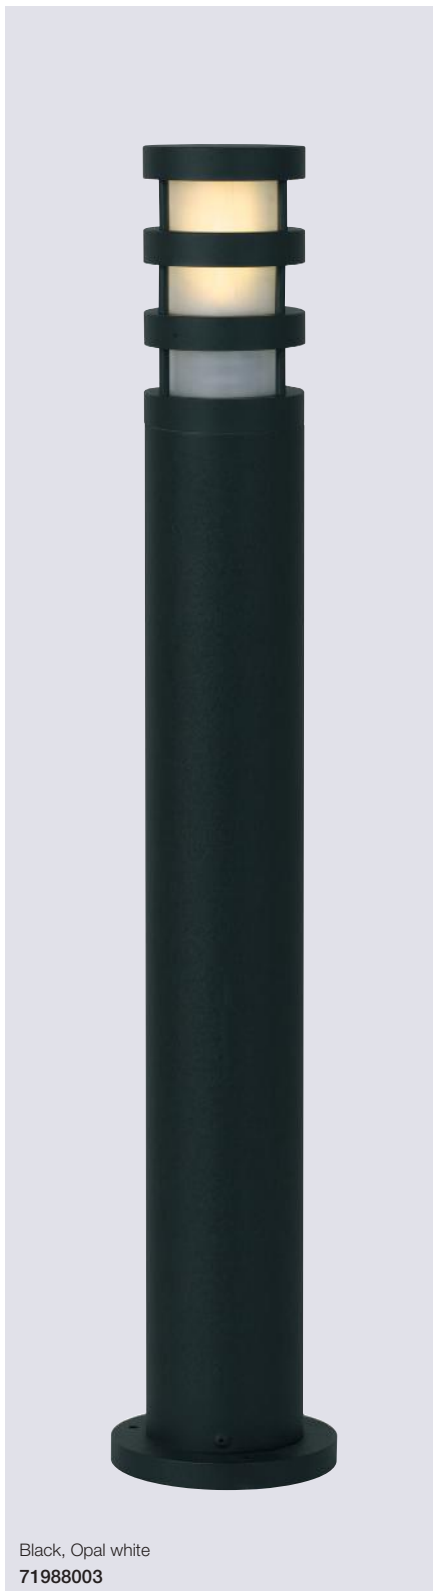

Black, Opal white
71988003

Darwin Garden

Masterbox	Qty 3
Size	H: 80 cm, Ø: 9 cm, Base Ø: 13 cm
Material	Aluminium/Plastic - Galvanized steel/Plastic
IP Class	IP44, Class 2
Light source	E27, Max. 18W, Excl. light source,
Features	Parallel connection possible, 15 year anti corrosion guarantee on Galvanized steel Suitable for Base no. 22039931