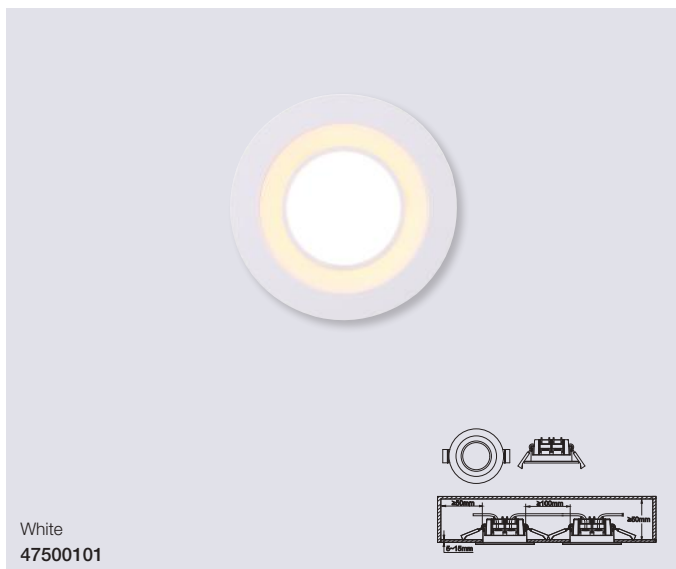

### Fallon Long Built-On

<b>Masterbox</b>	Qty 3
<b>Size</b>	D: 12 cm, Ø: 10 cm
<b>Material</b>	Metal/Plastic
<b>IP Class</b>	IP20, Class 2
<b>Light source</b>	Fixed LED, Incl. 8.5W LED, Lumen 500, Kelvin 2700, Life hours 20.000, RA 80, Beam angle 110°, Not dimmable
<b>Features</b>	4-Step MOODMAKER dim both/inner100%-50%/outer ring, Memory & reset function, Parallel connection possible, External connector block, 5 year LED guarantee