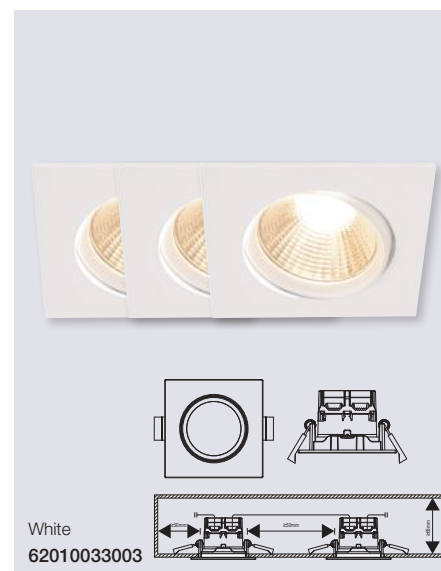

Apollo square IP65 2700K 3-Kit Downlight

Masterbox	Qty 10
Size	H: 3,6 cm, Ø: 8,5 cm, Mounting min. height: 5,4 cm
Material	Metal/Plastic
IP Class	IP65, Class 2
Light source	Fixed LED, Incl. 3X4,8W LED, Lumen 3X345, Kelvin 2700, Life hours 20.000, RA 80, Beam angle 36°, Not dimmable
Features	Parallel connection possible, 5 year LED guarantee

*Only for Benelux & France

Apollo square IP23 4000K 3-Kit Tilt Downlight

Masterbox	Qty 10
Size	H: 5,4 cm, Ø: 8,5 cm, Mounting min. height: 6,8 cm
Material	Metal/Plastic
IP Class	IP23, Class 2
Light source	Fixed LED, Incl. 3X4,8W LED, Lumen 3X380, Kelvin 4000, Life hours 20.000, RA 80, Beam angle 36°, Not dimmable
Features	Parallel connection possible, 5 year LED guarantee

*Only for Benelux & France