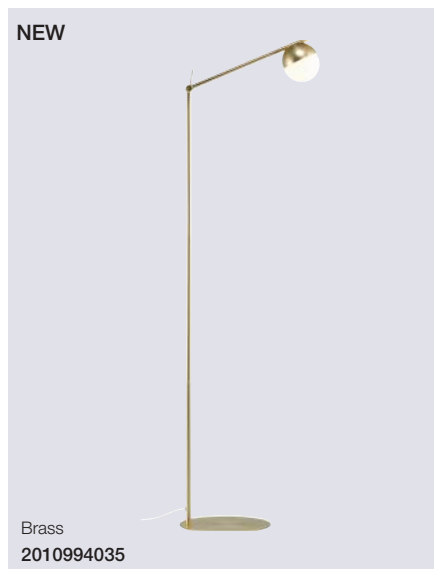

NEW

Brass
2010994035

Black
2010994003

Contina Pendant

Masterbox	Qty 3
Size	H: 48,5 cm, W: 15 cm, L: 27 cm, Shade Ø: 10 cm, Pipe Ø: 1,25 cm, Base Ø: 15 cm, Tilt angle: 130°
Material	Metal/Glass
IP Class	IP20, Class 2
Cable	Textile cable: Black/White 150 cm non replaceable Switch on cable
Light source	G9, Max. 5W, Excl. light source,
Features	Modern and glamour style, White opal mouthblown glass and black matte metal, Adjustable head to both sides and up/down

Contina Floor

Masterbox	Qty 2
Size	H: 139,5 cm, W: 25 cm, L: 35,5 cm, Shade Ø: 10 cm, Pipe Ø: 1,35 cm, Base Ø: 25 cm, Tilt angle: 140°
Material	Metal/Glass
IP Class	IP20, Class 2
Cable	Textile cable: Black/White 150 cm non replaceable Switch on cable
Light source	G9, Max. 5W, Excl. light source,
Features	Modern and glamour style, White opal mouthblown glass and black matte metal, Adjustable head to both sides and up/down