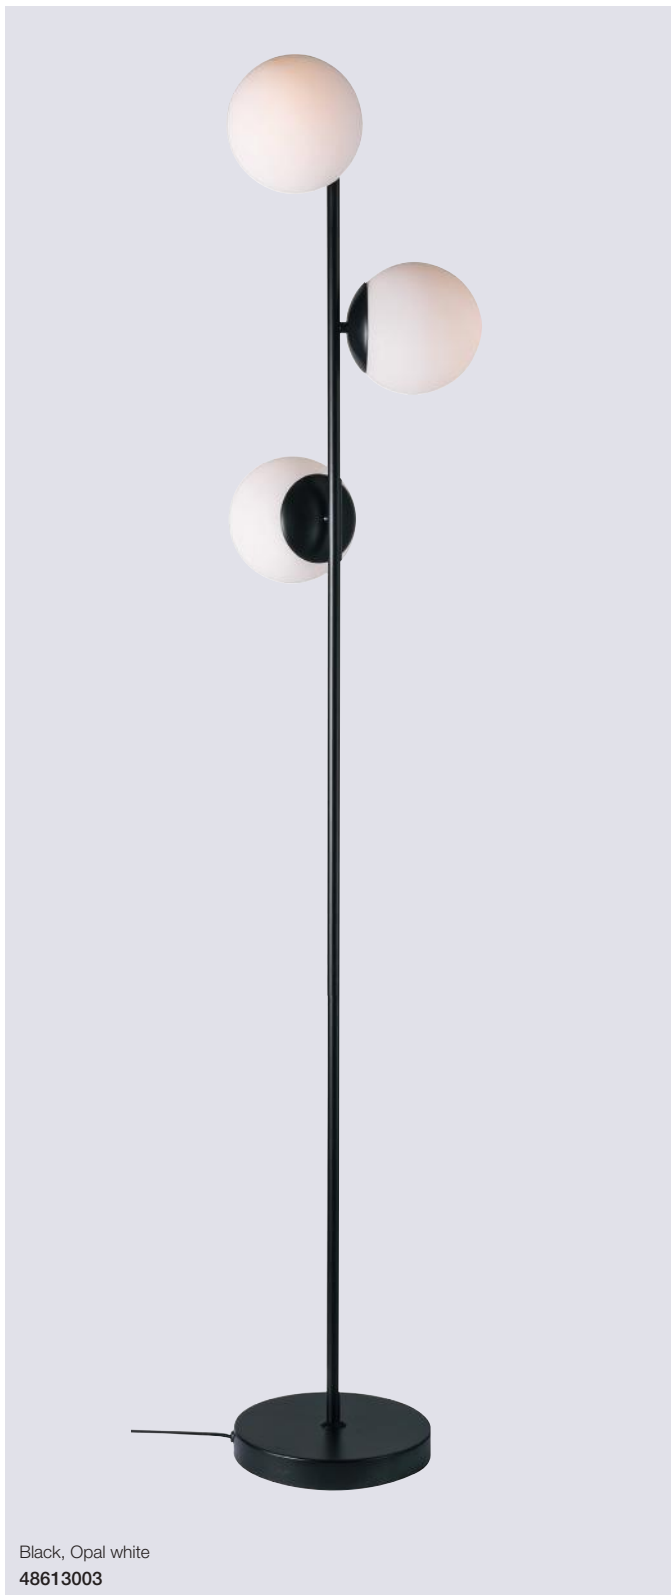

Black, Opal white
48603003

Black, Opal white
48613003