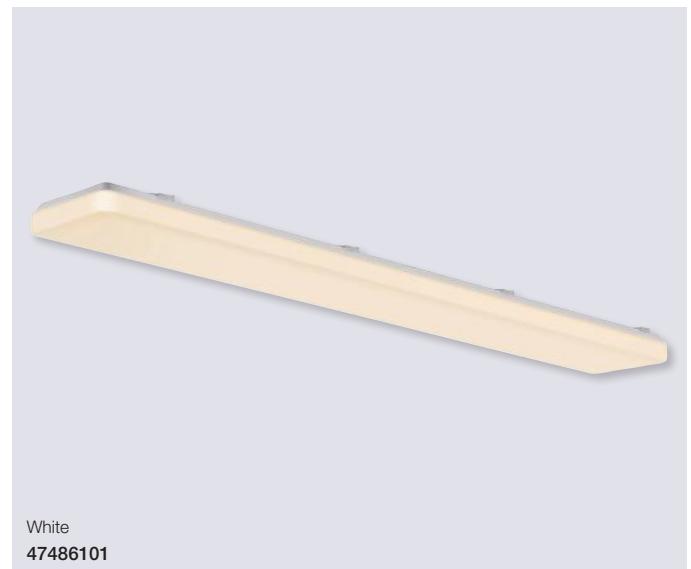

Trenton 56W Batten

Masterbox	Qty 3
Size	W: 16 cm, L: 117 cm, D: 5 cm
Material	Plastic/Metal
IP Class	IP20, Class 1
Light source	Fixed LED, Incl. 56W LED, Lumen 4.700, Kelvin 4000, Life hours 25.000, RA 80, Beam angle 120°, Not dimmable
Features	Ultra flat design, 5 year LED guarantee