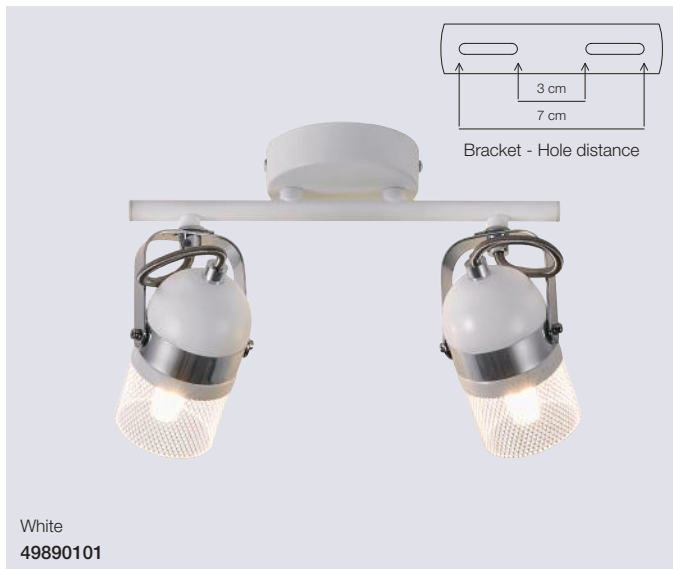

Agnes Wall

Masterbox Qty 6
Size H: 12 cm, W: 9 cm, D: 14 cm, Shade Ø: 5,8 cm, Base mount: Ø9 cm
Tilt angle: 150°
Material Metal/Plastic
IP Class IP20, Class 2
Cable Cable: White 150 cm replaceable
Switch on cable
Light source G9, Max. 35W, Excl. light source,
Features Industrial style

Agnes SpotLight

Masterbox Qty 3
Size L: 30 cm, D: 14,5 cm, Shade Ø: 5,8 cm, Base mount: Ø9 cm
Tilt angle: 150°
Material Metal/Plastic
IP Class IP20, Class 2
Light source G9, Max. 2X35W, Excl. light source,
Features Industrial style

Agnes SpotLight

Masterbox Qty 3
Size L: 45 cm, D: 14,5 cm, Shade Ø: 5,8 cm, Base mount: Ø9 cm
Tilt angle: 150°
Material Metal/Plastic
IP Class IP20, Class 2
Light source G9, Max. 3X35W, Excl. light source,
Features Industrial style

Agnes SpotLight

Masterbox Qty 3
Size D: 12 cm, Shade Ø: 5,8 cm, Base mount: Ø18 cm
Tilt angle: 150°
Material Metal/Plastic
IP Class IP20, Class 2
Light source G9, Max. 3X35W, Excl. light source,
Features Industrial style