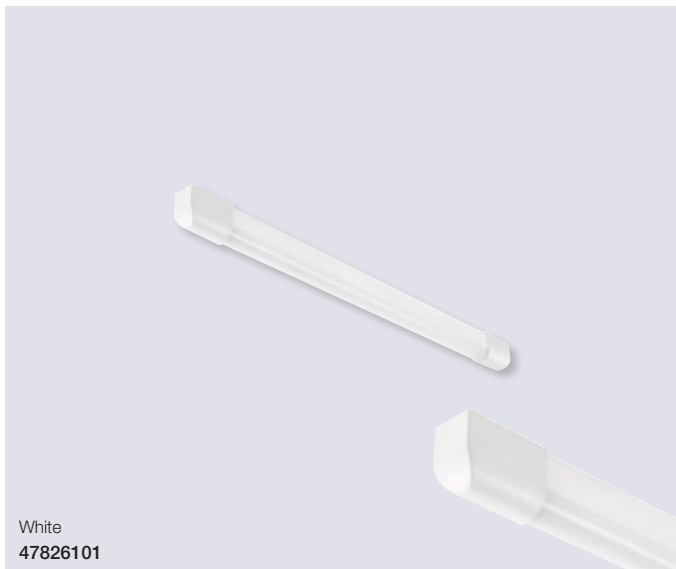

White
47836101

White
47826101

Arlington 60 Batten

Masterbox	Qty 6
Size	W: 3,2 cm, L: 61 cm, D: 4,5 cm
Material	Plastic
IP Class	IP20, Class 2
Light source	Fixed LED, Incl. 12W LED, Lumen 1.000, Kelvin 4000, Life hours 25.000, RA 80, Beam angle 150°, Not dimmable
Features	Ideally suited for under cabinet lighting, 5 year LED guarantee