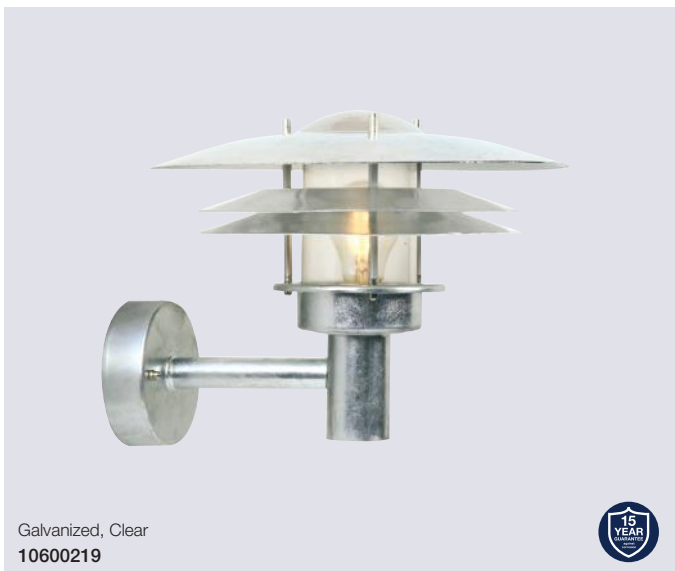

Amalienborg Wall by Horn

Masterbox	Qty 3
Size	H: 26 cm, D: 37,5 cm, Shade Ø: 32,5 cm, Base mount: Ø 11,5 cm
Material	Galvanized steel/Glass
IP Class	IP54, Class 1
Light source	E27, Max. 60W, Excl. light source,
Features	Parallel connection possible, 15 year anti corrosion guarantee on Galvanized steel