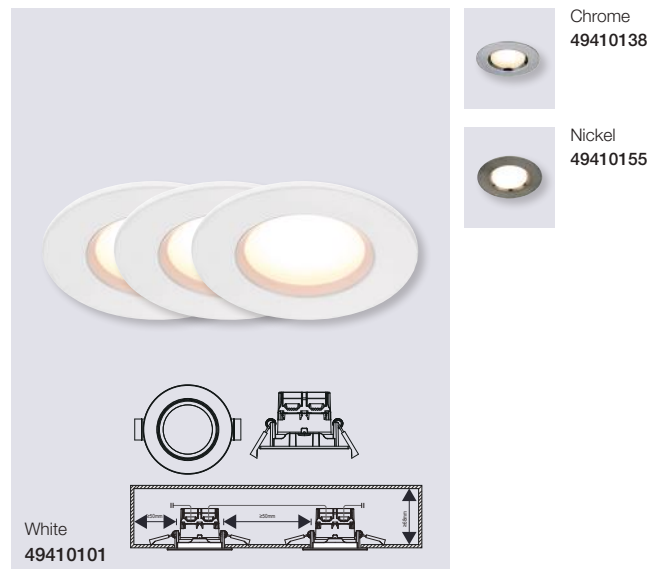

Dorado 2700K 3-Kit Dim Downlight

Masterbox	Qty 3
Size	H: 3,6 cm, Ø: 8,5 cm, Mounting min. height: 4,6 cm Cut-out Ø: 7,2 cm
Material	Plastic/Metal
IP Class	IP65, Class 2
Light source	Fixed LED, Incl. 3X5,5W LED, Lumen 3X345, Kelvin 2700, Life hours 20.000, RA 80, Beam angle 100°, Dimmable
Features	Ideally suited for bathroom zone 1-2 IP65, Stepless dimmable 0-100% by wall dimmer excl., Parallel connection possible, 5 year LED guarantee