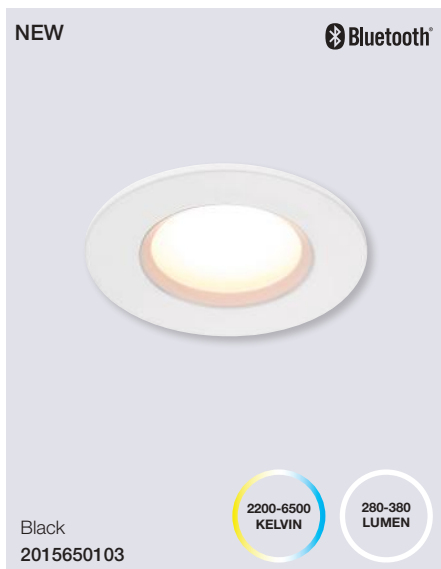

Dorado Smart Light 1-Kit DownLight

Masterbox	Qty 6
Size	D: 5,4 cm, H: 5,4 cm, Ø: 8,5 cm
Material	Plastic/Metal
IP Class	IP65, Class 2
Light source	Fixed LED, Incl. 4,7W LED, Lumen 380, Kelvin 2200-6500, Life hours 20.000, RA 80, Beam angle 36°, Not dimmable
Features	IP 65 protection for both outdoor and bathroom use, Bluetooth connection to Nordlux Smart Light, Adjustable kelvin and lumen output, 5 year LED guarantee

Recess 3-Kit LED COB DownLight

Masterbox	Qty 3
Size	H: 7,95 cm, Ø: 8,15 cm, Mounting min. height: 15 cm Cut-out Ø: 7,5 cm, 5.4 Ltr. Tilt angle: 25°
Material	Metal
IP Class	IP23, Class 2
Cable	Cable: Black 200 cm replaceable
Light source	GU10, Max. 3X35W, Incl. 3X3W COB, Lumen 3X175, Kelvin 3000, Candela 350, Life hours 25.000, RA 80, Beam angle 38°, Not dimmable Light source energy class A+
Features	Cable 2,0m included, Parallel connection possible

Mixit Pro DownLight

Masterbox	Qty 3
Size	H: 7,2 cm, Ø: 8,5 cm, Mounting min. height: 6,5 cm Cut-out Ø: 7,6 cm, Tilt angle: 30°
Material	Plastic/Metal
IP Class	IP23, Class 2
Light source	GU10, Max. 8W LED, Excl. light source,
Features	Ideally suited for combination with NORDLUX SMART, Can be mounted directly into insulation, Parallel connection possible