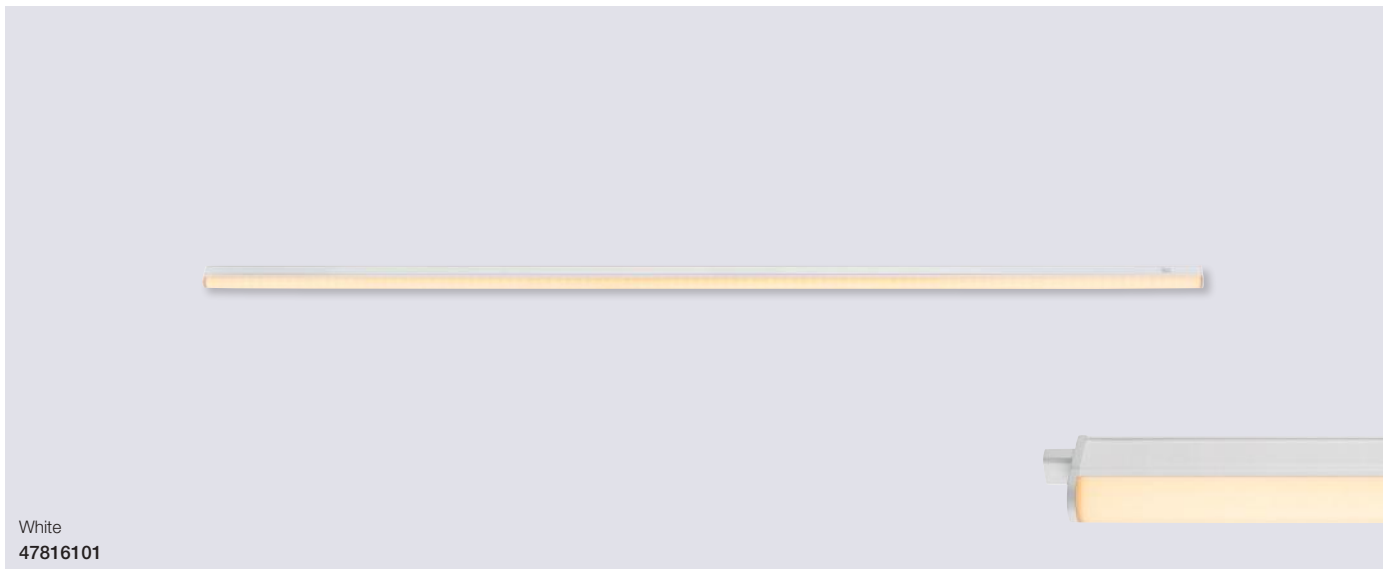

White
47816101

Renton 150 Under cabinet

- **Masterbox** Qty 6
- **Size** W: 2,4 cm, L: 151,2 cm, D: 3,4 cm
- **Material** Plastic
- **IP Class** IP20, Class 2
- **Light source** Fixed LED, Incl. 20W LED,
  Lumen 1.500, Kelvin 2700, Life hours 25.000, RA 80,
  Beam angle 130°, Not dimmable
- **Features** Parallel connection possible, Ideally suited for under cabinet
  lighting, Connection cable included, 5 year LED guarantee