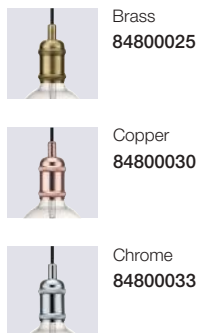

Avra Pendant

Masterbox	Qty 3
Size	H: 10,2 cm, Ø: 5,1 cm
Material	Metal
IP Class	IP20, Class 2
Cable	Textile cable: Black 200 cm non replaceable
Canopy	Color: Black, Material: Plastic Ø: 9,2 cm, H: 7,2 cm
Light source	E27, Max. 60W, Excl. light source,
Features	Industrial style

Please see our decorative bulbs from page 294

Spiral Suspension Additional

Masterbox	Qty 1
Size	L: 137 cm, Ø: 9 cm
Material	Plastic
IP Class	IP20, Class 2
Cable	Cable: White 120 cm
Canopy	Color: White, Material: Plastic
Light source	E27, Max. 60W, Excl. light source,