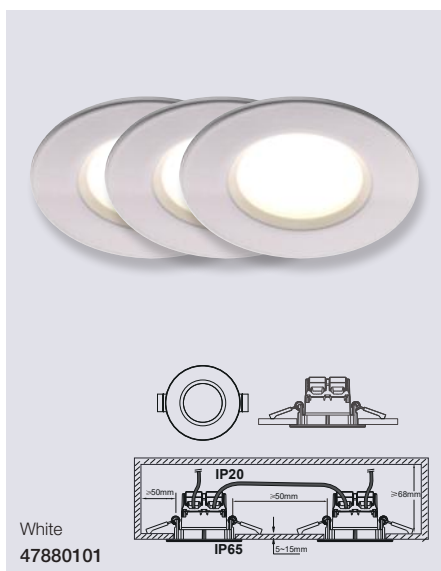

Clarkson Round IP65 3-Kit 4000K Downlight

1. **Masterbox** Qty 3
   Size H: 5,4 cm, Ø: 8,5 cm,
   Mounting min. height: 6,8 cm
   Cut-out Ø: 7,2 cm
   Material Plastic/Metal
   IP Class IP65, Class 2
   Light source Fixed LED, Incl. 3X4,8W LED,
   Lumen 3X380, Kelvin 4000, Life hours 20.000, RA 80,
   Beam angle 100°, Not dimmable
   Features Parallel connection possible, 5 year LED guarantee

Clarkson Square IP65 3-Kit 4000K Downlight

1. **Masterbox** Qty 3
   Size H: 5,4 cm, Ø: 8,5 cm,
   Mounting min. height: 6,8 cm
   Cut-out Ø: 7,2 cm
   Material Plastic/Metal
   IP Class IP65, Class 2
   Light source Fixed LED, Incl. 3X4,8W LED,
   Lumen 3X380, Kelvin 4000, Life hours 20.000, RA 80,
   Beam angle 100°, Not dimmable
   Features Parallel connection possible, 5 year LED guarantee

*Only for Benelux & France

*Only for Benelux & France