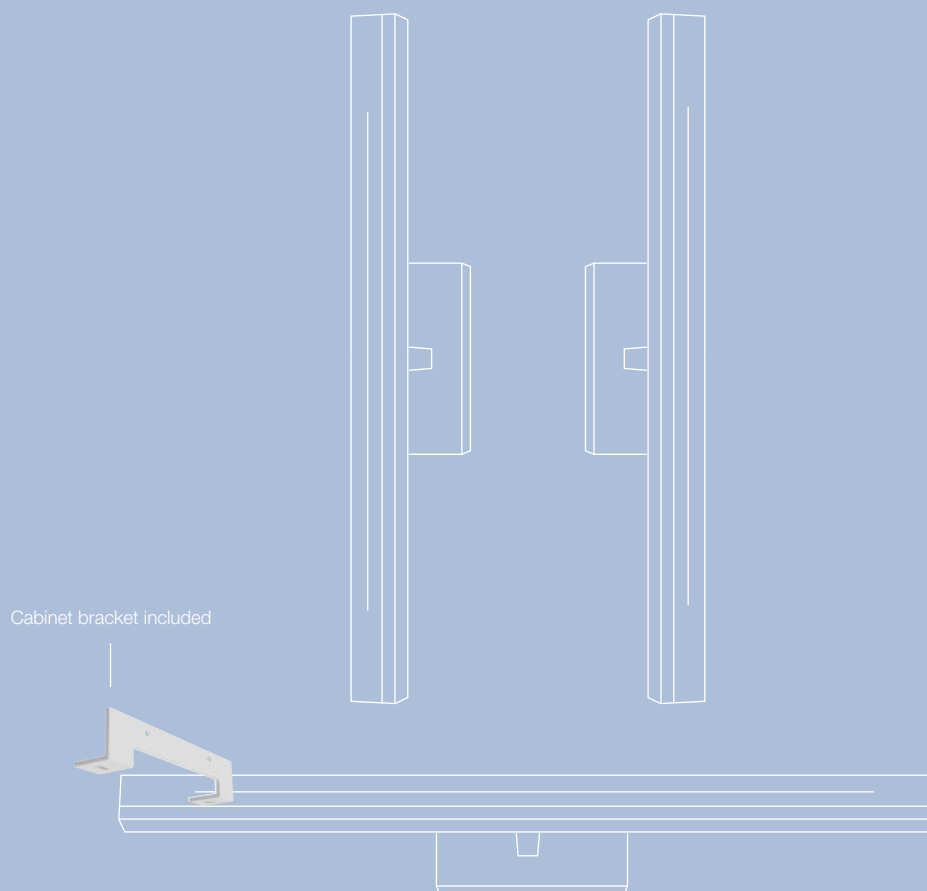

Otis

BATHE IN LIGHT

Otis 40 2015401001 white - Otis 40 2015401033 chrome - Otis 40 2015401055 brushed nickel
Otis 60 2015411001 white - Otis 60 2015411033 chrome - Otis 60 2015411055 brushed nickel

On/Off and night light operated by standard wall switch

2-Step MOODMAKER™ switch

1st Switch both Downlight and side/night light on 1300/1650lm

2nd Switch just the side/night light on 20/35lm

RA90 – Natural Light

Memory & reset function when the light is turned off/on 5 times

Rotating reflector and adjustable depth (telescopic)

Vertical and horizontal installation

Cabinet bracket included