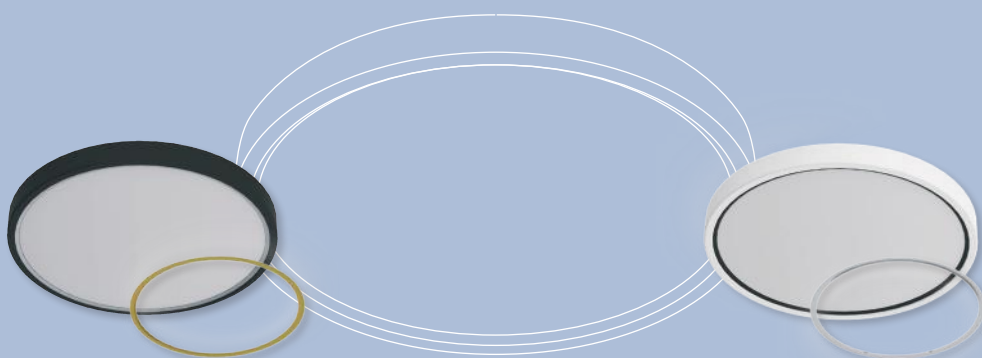

Noxy

BATHE IN LIGHT

Noxy 2015356101 white + black and chrome ring
Noxy 2015356103 black + aluminium and brushed brass ring

On/Off and special features operated by standard wall switch

3-Step MOODMAKER™ scene select (switch)

1st Switch on 100% 4000 Kelvin

2nd Switch on 100% 3000 Kelvin

3rd Switch on 100lm 3000 Kelvin (night light)

RA90 – Natural Light

Night light only backwards to the ceiling (indirect light effect)

Memory & reset function when the light is tuned off/on 5 times

Easy twist lock connection & easy installation by 1 person