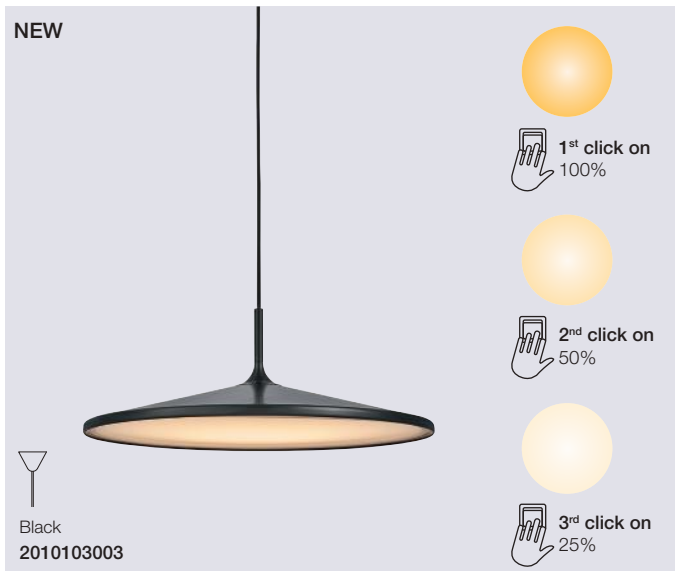

# Meet Balance

no. 2010103003

no. 2010121003

no. 2010145003

no. 2010164003

**Simplicity, minimalism and functionality characterize the Balance series. The clean lines, round shapes and matte black metal contributes to an elegant expression with associations to the stylish Nordic decor. The light spreads beautifully throughout the screen with an even glare-free light, and furthermore the Balance series is equipped with a built-in step dimming function, allowing you to adjust the light from your regular wall switch.**

### Balance Pendant

<b>Masterbox</b>	Qty 3
<b>Size</b>	Shade Ø: 42 cm, Shade H: 15,8 cm
<b>Material</b>	Metal/Acrylic
<b>IP Class</b>	IP20, Class 2
<b>Cable</b>	Textile cable: Black 200 cm non replaceable
<b>Canopy</b>	Color: Black, Material: Plastic Ø: 12,3 cm, H: 8,6 cm
<b>Light source</b>	Fixed LED, Incl. 17,5W LED, Incl. 3-Step MOODMAKER™ 100-50-25%, Lumen 1.700, Kelvin 2700, Life hours 30.000, RA 80, Beam angle 120°, Not dimmable
<b>Features</b>	Minimalistic design, 1700 Lumen with 3 step dimming from wall switch, 5 year LED guarantee

### Balance Wall

<b>Masterbox</b>	Qty 2
<b>Size</b>	H: 31 cm, W: 30 cm, D: 50 cm, Shade Ø: 30 cm, Pipe Ø: 1,3 cm, Tilt angle: 136°
<b>Material</b>	Metal/Acrylic
<b>IP Class</b>	IP20, Class 2
<b>Cable</b>	Textile cable: Black 150 cm non replaceable, Switch on cable
<b>Light source</b>	Fixed LED, Incl. 17,5W LED, Incl. 3-Step MOODMAKER™ 100-50-25%, Lumen 1.200, Kelvin 2700, Life hours 30.000, RA 80, Beam angle 120°, Not dimmable
<b>Features</b>	Minimalistic design, 1200 Lumen with 3 step dimming from cable switch, Adjustable up/down and to both sides, 5 year LED guarantee