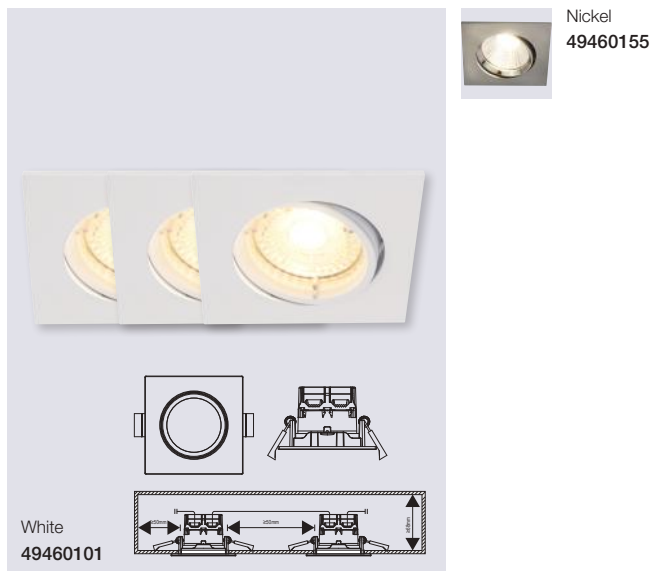

Dorado 2700K 3-Kit Dim Tilt Downlight

- **Masterbox** Qty 3
- **Size** H: 5,4 cm, Ø: 8,5 cm, Mounting min. height: 6,8 cm
  Cut-out Ø: 7,2 cm, Tilt angle: 12°
- **Material** Plastic/Metal
- **IP Class** IP20, Class 2
- **Light source** Fixed LED, Incl. 3X5,5W LED,
  Lumen 3X345, Kelvin 2700, Life hours 20.000, RA 80,
  Beam angle 36°, Dimmable
- **Features** Stepless dimmable 0-100% by wall dimmer excl.,
  Parallel connection possible, Connector block included,
  5 year LED guarantee