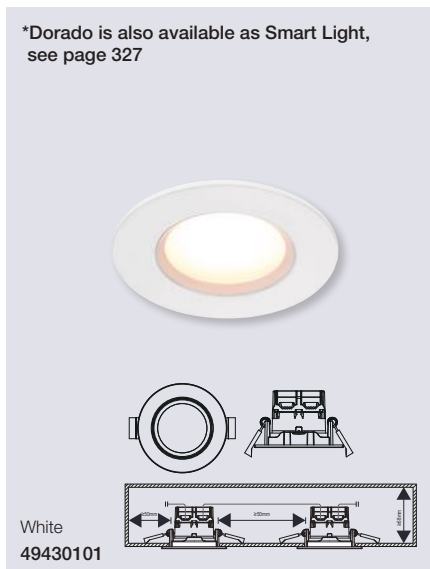

White
49430101

Dorado 2700K 1-Kit Dim Downlight

- **Masterbox** Qty 3
- **Size** H: 3,6 cm, Ø: 8,5 cm, Mounting min. height: 4,6 cm
  Cut-out Ø: 7,2 cm
- **Material** Plastic/Metal
- **IP Class** IP65, Class 2
- **Light source** Fixed LED, Incl. 5,5W LED, Lumen 345, Kelvin 2700, Life hours 20.000, RA 80, Beam angle 100°, Dimmable
- **Features** Stepless dimmable 0-100% by wall dimmer excl., Ideally suited for bathroom zone 1-2 IP65, Parallel connection possible, 5 year LED guarantee

Chrome
49430133

Nickel
49430155