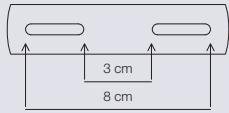

Black - Smoked
2010506047

Bracket - Hole distance

Alton Ceiling

Masterbox	Qty 3
Size	H: 24 cm, W: 27,5 cm, L: 27,5 cm, Shade Ø: 27,5 cm, Shade H: 21,5 cm
Canopy	Color: Brass/Black, Material: Metal Ø: 12,6 cm, H: 2,5 cm
Material	Glass/Metal
IP Class	IP20, Class 2
Light source	E27, Max. 25W, Excl. light source,
Features	Mouthblown glass, Modern and glamour style, Opal white mouthblown glass and exclusive brass

NEW