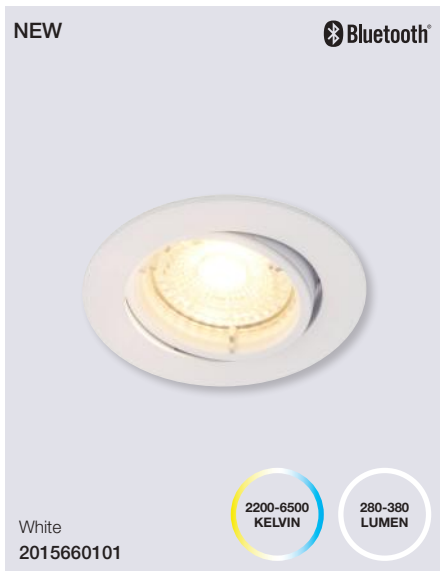

### Dorado Smart Light 1-Kit Downlight

<b>Masterbox</b>	Qty 6
<b>Size</b>	D: 5,4 cm, H: 5,4 cm, Ø: 8,5 cm
<b>Material</b>	Plastic/Metal
<b>IP Class</b>	IP65, Class 2
<b>Light source</b>	Fixed LED, Incl. 4,7W LED, Lumen 380, Kelvin 2200-6500, Life hours 20.000, RA 80, Beam angle 36°
<b>Features</b>	IP 65 protection for both outdoor and bathroom use, Bluetooth connection to Nordlux Smart Light, Adjustable kelvin and lumen output, 5 year LED guarantee