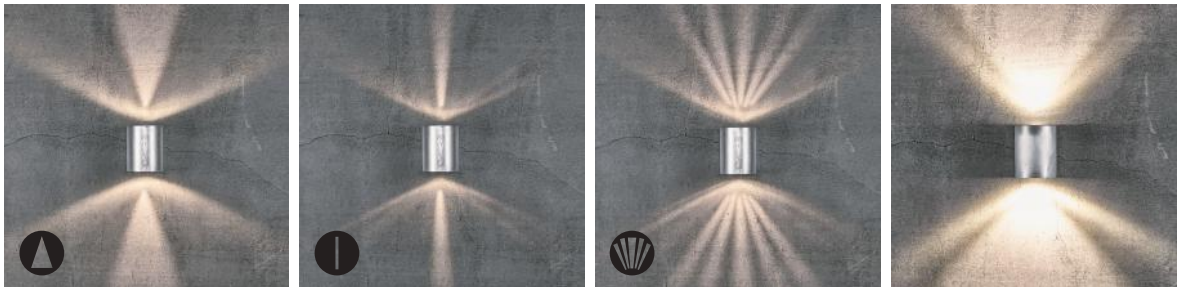

3 light effects included in 4970 and 4971