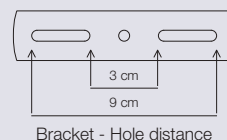

Pop Wall

Masterbox	Qty 3
Size	H: 20 cm, W: 15,5 cm, D: 19 cm, Shade Ø: 15,5 cm, Pipe Ø: 1,3 cm, Base mount: Ø11 cm
Material	Metal
IP Class	IP20, Class 2
Cable	Cable: White/Black 180 cm replaceable Switch on cable
Light source	E27, Max. 60W, Excl. light source,
Features	Contemporary and simple style