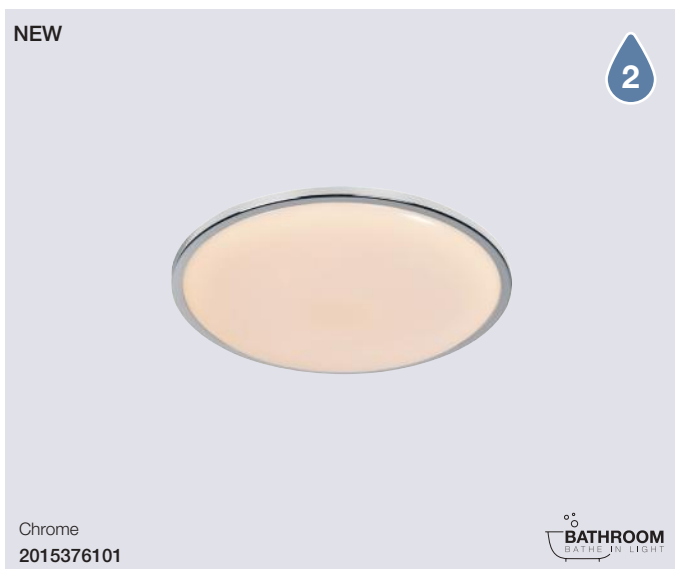

NEW

2

Chrome
2015376101