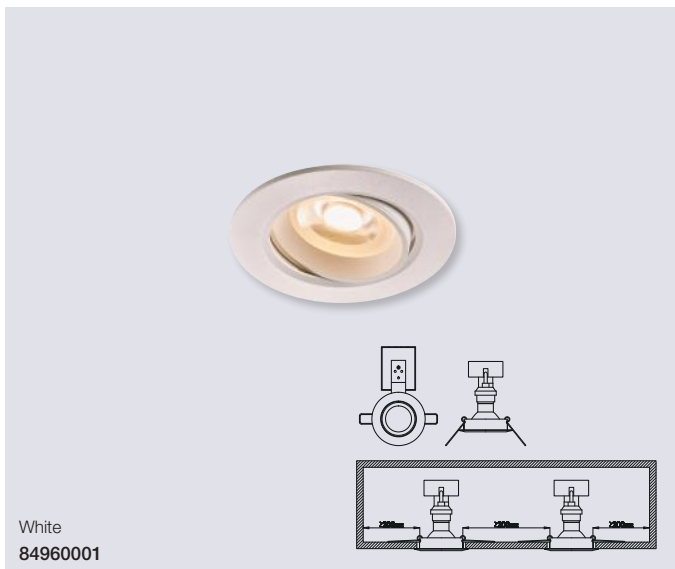

White
84960001

Roar Dim Tilt DownLight

Masterbox	Qty 6
Size	H: 4,4 cm, Ø: 8,5 cm, Mounting min. height: 7 cm Cut-out Ø: 6,8 cm, Tilt angle: 30°
Material	Plastic
IP Class	IP23, Class 2
Cable	Cable: White 20 cm replaceable
Light source	Fixed LED, Incl. 6W LED, Lumen 550, Kelvin 3000, Candela 797, Life hours 30.000, RA 80, Beam angle 40°, Dimmable
Features	Parallel connection possible, Can be mounted directly in the insulation, 5 year LED guarantee