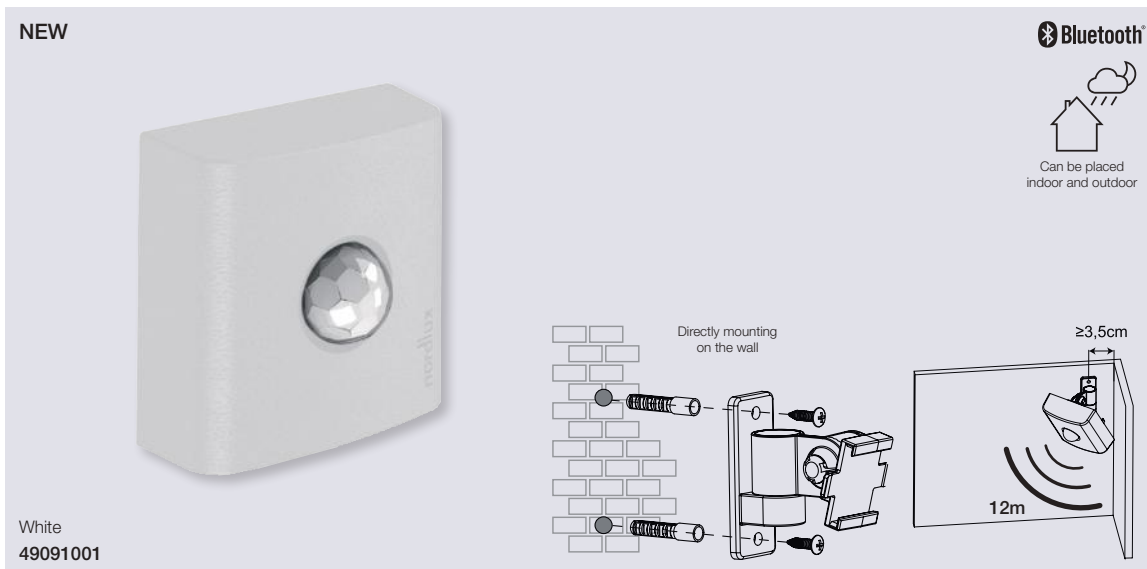

Smartsensor Additional

Masterbox Qty 6
Size W: 7,6 cm, L: 7,6 cm, D: 4,5 cm
Material Plastic
IP Class IP54, Class 3
Features Easy installation without the use of cables, Daylight and movement sensor in one unit, IP safe for both outdoor and bathroom use, Battery included