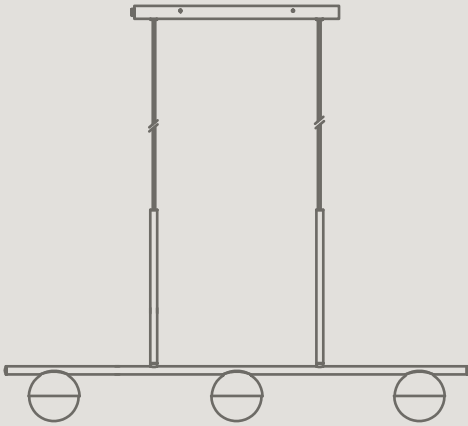

Meet the Contina's

no. 2010953003 black / no. 2010953035 brass