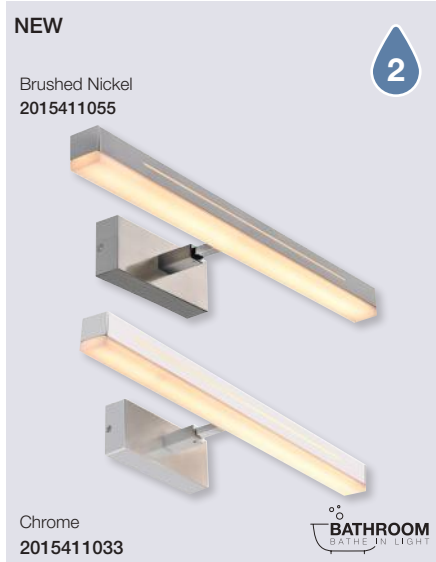

2<sup>nd</sup> Switch on 55% light (345lm)

3<sup>rd</sup> Switch on 35% light (230lm)

Memory & reset function

External connector driver included

Easy connect

Inter connectable

180

White  
2015401001