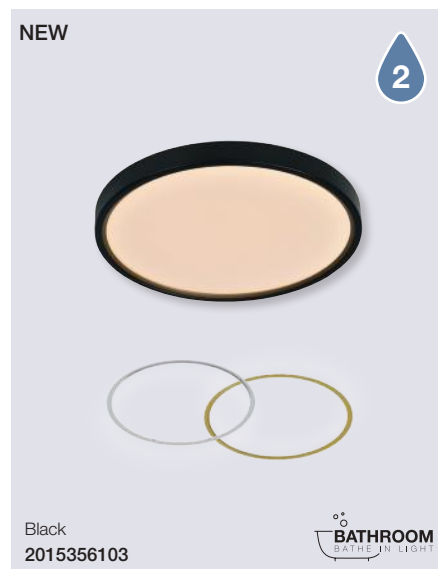

Noxy Ceiling

Masterbox	Qty 3
Size	H: 5,1 cm, W: 35 cm, L: 35 cm, D: 5,1 cm
Material	Plastic/Aluminium
IP Class	IP44, Class 2
Light source	Fixed LED, Incl. 15W LED, Lumen 1.650, Kelvin 3000-4000, Life hours 25.000, RA 90, Not dimmable
Features	3-Step MOODMAKER 3000K/4000K+night light by switch, Back Night Light Function 100lm memory, 2 Detachable rings included, 5 year LED guarantee