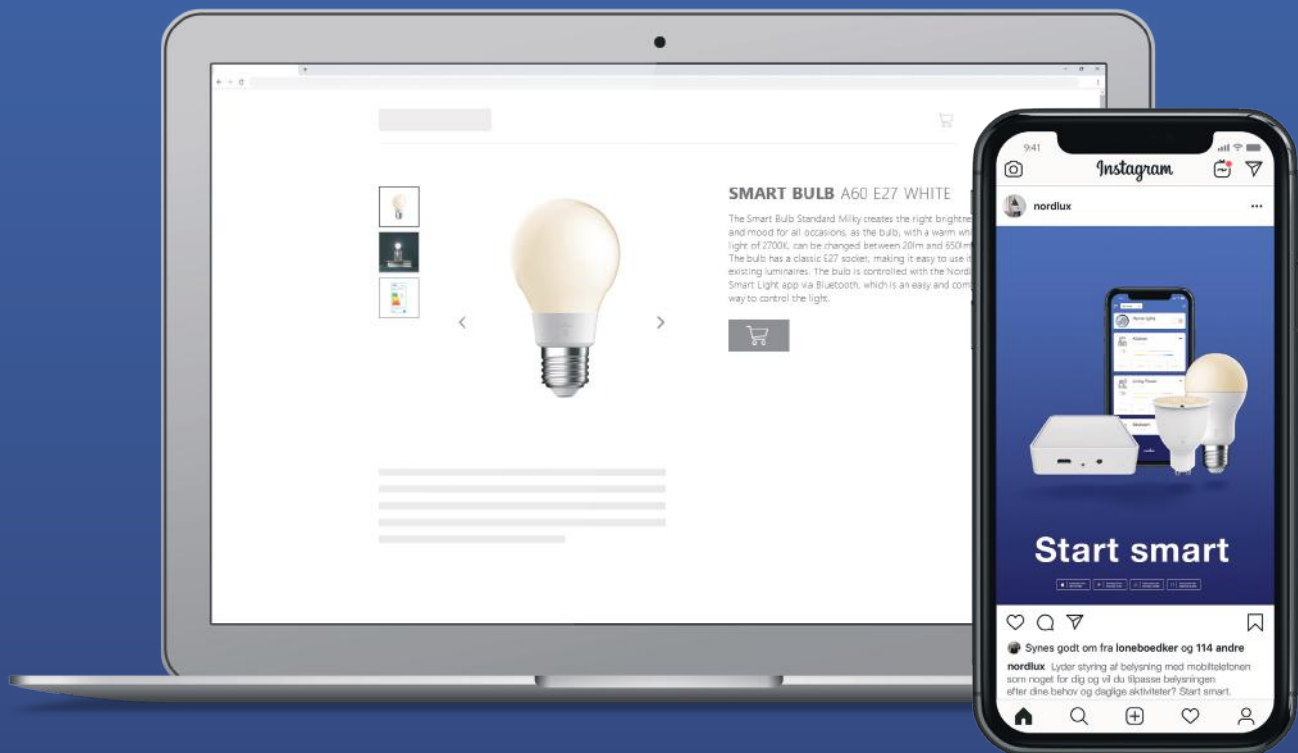

Online marketing support available

At Nordlux, we want to serve you with all the information and materials you need in the best possible way. Therefore, we have created various marketing packages with all relevant communication material, including everything from ERP-labels, images and videos to sales texts and exciting content for your social media channels. Download the packages and use it on all your channels – it will definitely make your marketing activities a lot easier.

Download the marketing package here: www.nordlux.com/downloads/marketing-packages