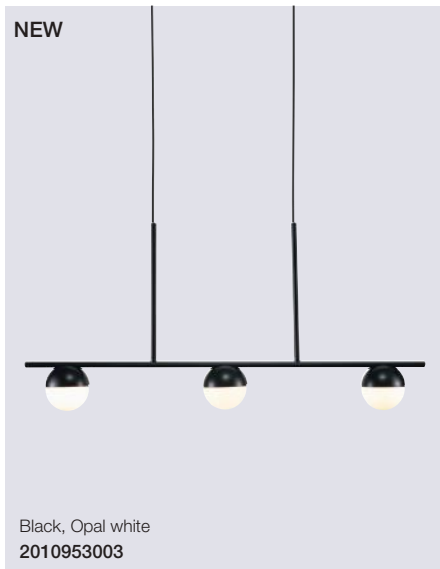

NEW

Black, Opal white
2010953003

Brass, Opal white
2010953035

Ceiling bar