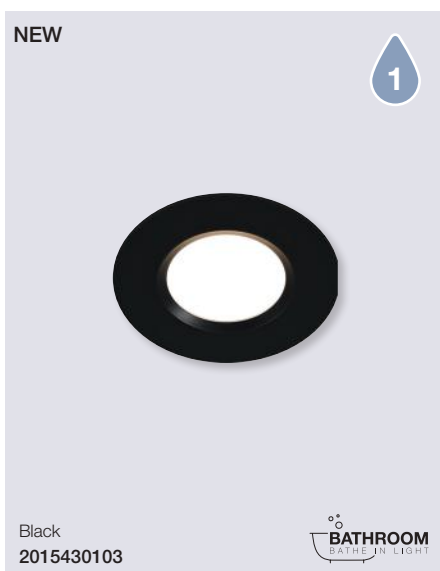

White
2015401001

White
2015411001

Otis 40 Wall

Masterbox	Qty 3
Size	H: 7,2 cm, W: 14,6 cm, L: 40 cm, D: 7,2 cm
Material	Aluminium/Plastic
IP Class	IP44, Class 2
Light source	Fixed LED, Incl. 13W LED, Lumen 1.300, Kelvin 3000, Life hours 25.000, RA 90, Not dimmable
Features	2-Step MOODMAKER by wall switch: 100%-night light, Night Light Function 20lm memory, Cabinet bracket included, 5 year LED guarantee

Otis 60 Wall

Masterbox	Qty 3
Size	H: 7,2 cm, W: 14,6 cm, L: 60 cm, D: 7,2 cm
Material	Aluminium/Plastic
IP Class	IP44, Class 2
Light source	Fixed LED, Incl. 16W LED, Lumen 1.650, Kelvin 3000, Life hours 25.000, RA 90, Not dimmable
Features	2-Step MOODMAKER by wall switch: 100%-night light, Night Light Function 35lm memory, Cabinet bracket included, 5 year LED guarantee

White
2015430101

Brushed Nickel
2015430155

White
2015391001

Chrome
2015391033

Mahi Downlight

Masterbox	Qty 3
Size	H: 4,5 cm, W: 8,5 cm, L: 8,5 cm
Material	Plastic/Metal
IP Class	IP65, Class 2
Light source	Fixed LED, Incl. 8,5W LED, Lumen 621, Kelvin 3000, Candela 310, Life hours 20.000, RA 80, Beam angle 100°, Not dimmable
Features	3-Step MOODMAKER dim 100%-55%-35% 621/345/23lm, Inter Connectable, Easy Connect, 5 year LED guarantee

Hester Wall

Masterbox	Qty 3
Size	H: 25,6 cm, W: 9 cm, L: 20 cm
Material	Plastic
IP Class	IP44, Class 2
Light source	Fixed LED, Incl. 9W LED, Lumen 900, Kelvin 3000, Life hours 25.000, RA 90, Not dimmable
Features	3-Step MOODMAKER by wall switch: 100%-50%-20%, Night Light 60lm memory, Tempered frosted cutted glass, 5 year LED guarantee