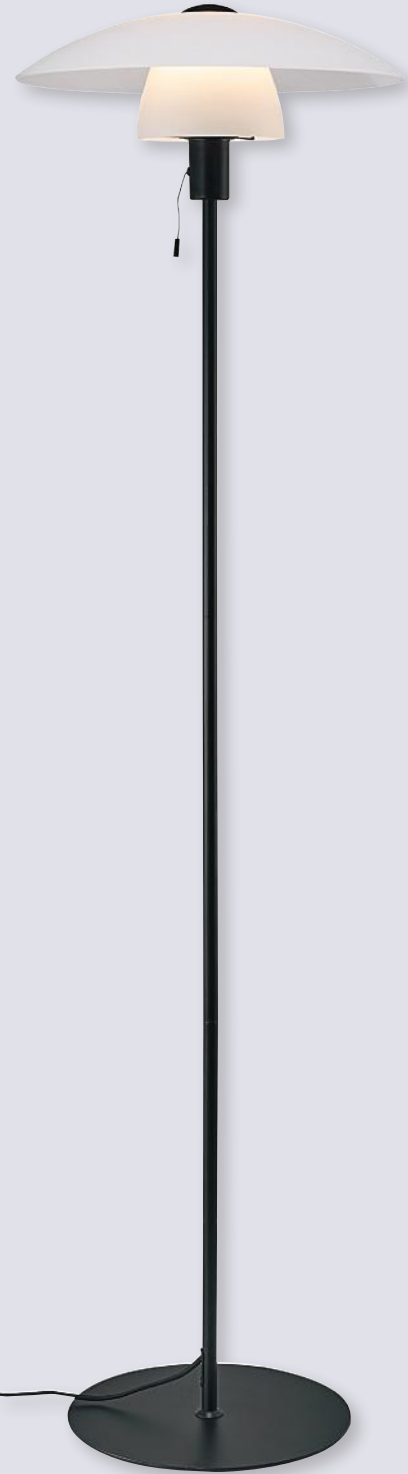

Black, Opal white
2010884001

Verona Floor

Masterbox	Qty 2
Size	H: 150 cm, W: 40 cm, L: 40 cm, Shade Ø: 40 cm, Pipe Ø: 1,55 cm, Base Ø: 30 cm
Material	Glass/Metal
IP Class	IP20, Class 2
Cable	Textile cable: Black 150 cm non replaceable Switch on fixture
Light source	E27, Max. 25W, Excl. light source,
Features	Glass, Mouthblown opal glass that emits a soft light, Decorative black top