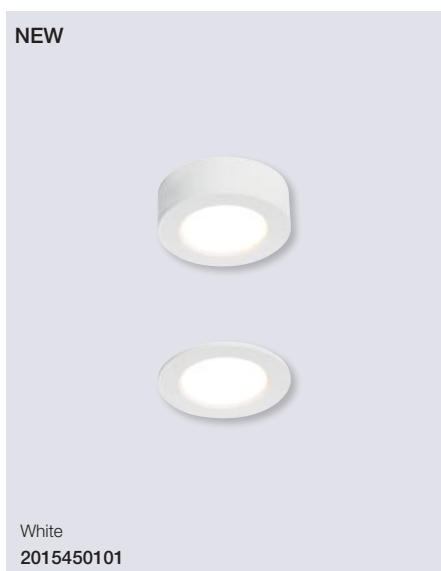

Kitchenio 1-kit Under cabinet

Masterbox	Qty 3
Size	H: 2,1 cm, W: 6,4 cm, L: 6,4 cm, D: 2,1 cm, Ø: 6,4 cm
Material	Plastic/Plastic
IP Class	IP20, Class 2
Light source	Fixed LED, Incl. 2W LED, Lumen 170, Kelvin 3000-4000, Life hours 25.000, RA 80, Beam angle 110°, Not dimmable
Features	2-Step MOODMAKER 3000K/4000K by switch optional, Parallel connection possible memory+reset option, Recessed or surface mounting screw/taped incl., 5 year LED guarantee

Kitchenio 3-kit Under cabinet

Masterbox	Qty 3
Size	H: 2,1 cm, W: 6,4 cm, L: 6,4 cm, Ø: 6,4 cm
Material	Plastic/Plastic
IP Class	IP20, Class 2
Light source	Fixed LED, Incl. 3X2W LED, Lumen 3X170, Kelvin 3000/4000, Life hours 25.000, RA 80, Beam angle 110°, Not dimmable
Features	2-Step MOODMAKER 3000K/4000K by switch optional, Parallel connection possible memory+reset option, Recessed or surface mounting screw/taped incl., 5 year LED guarantee