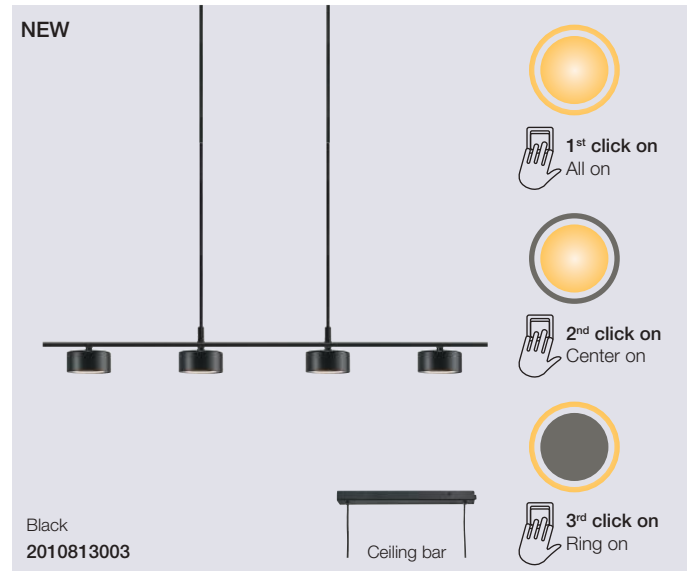

## Clyde Floor

<b>Masterbox</b>	Qty 2
<b>Size</b>	H: 138 cm, W: 23 cm, L: 26,6 cm, Shade Ø: 8,5 cm, Pipe Ø: 1,6 cm, Base Ø: 23 cm, Tilt angle: 130°
<b>Material</b>	Metal/Plastic
<b>IP Class</b>	IP20, Class 2
<b>Cable</b>	Textile cable: Black 150 cm non replaceable Switch on cable
<b>Light source</b>	Fixed LED, Incl. 2X5W LED, Incl. 3-Step MOODMAKER™ with memory, Lumen 2X350, Kelvin 2700, Life hours 25.000, RA 80, Beam angle 120°, Not dimmable
<b>Features</b>	Minimalistic design, Adjustable construction, 350 lumen per head, 5 year LED guarantee

### Clyde Pendant

<b>Masterbox</b>	Qty 2
<b>Size</b>	H: 22,25 cm, W: 8,5 cm, L: 89,6 cm, Shade Ø: 8,5 cm, Tilt angle: 320°
<b>Material</b>	Metal/Plastic
<b>IP Class</b>	IP20, Class 2
<b>Cable</b>	Textile cable: Black 200 cm non replaceable
<b>Canopy</b>	Color: Black, Material: Metal, Ø: 12,5 cm, H: 2,5 cm
<b>Light source</b>	Fixed LED, Incl. 4X5W SMD, Incl. 3-Step MOODMAKER™ with memory, Lumen 4X350, Kelvin 2700, Life hours 25.000, RA 80, Beam angle 120°, Not dimmable
<b>Features</b>	Minimalistic design, Adjustable construction, 350 lumen per head, 5 year LED guarantee

### Clyde Pendant

<b>Masterbox</b>	Qty 2
<b>Size</b>	H: 9,3 cm, W: 8,5 cm, L: 115 cm
<b>Material</b>	Metal/Plastic
<b>IP Class</b>	IP20, Class 2
<b>Cable</b>	Textile cable: Black 200 cm non replaceable
<b>Canopy</b>	Color: Black, Material: Metal, Ø: 35x9 cm, H: 2,5 cm
<b>Light source</b>	Fixed LED, Incl. 4X5W SMD, Incl. 3-Step MOODMAKER™ with memory, Lumen 4X350, Kelvin 2700, Life hours 25.000, RA 80, Beam angle 120°, Not dimmable
<b>Features</b>	Minimalistic design, 3-step MOODMAKER™ with memory function, 350 lumen per head, 5 year LED guarantee