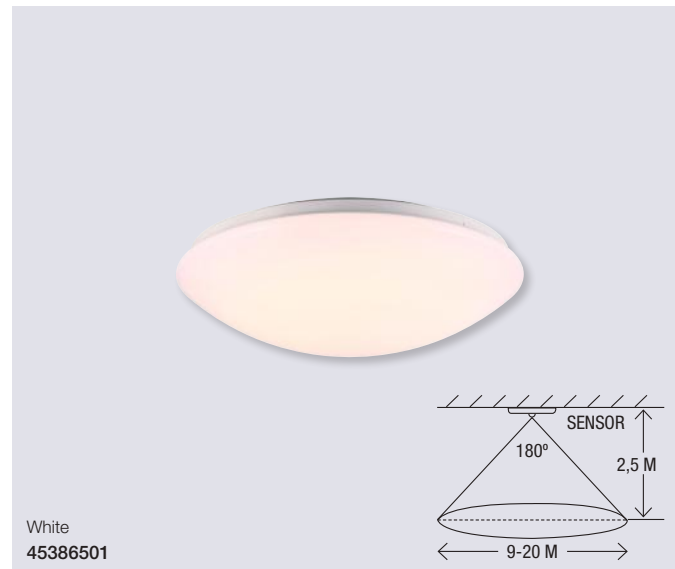

Ask 36 Sensor Ceiling

Masterbox	Qty 3
Size	D: 10,5 cm, Shade Ø: 36 cm
Material	Metal/Plastic
IP Class	IP44, Class 1
Light source	Fixed LED, Incl. 18W LED, Lumen 1.450, Kelvin 3000, Candela 364, Life hours 30.000, RA 80, Beam angle 120°, Not dimmable
Features	Microwave movement SENSOR INSIDE, Adjustable sensor: lux, time sec./min. & radius, Ideally suited for bathroom zone 2, 5 year LED guarantee