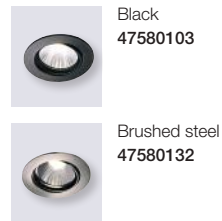

Fremont 2700K 1-Kit Downlight

Masterbox	Qty 3
Size	H: 5,4 cm, Ø: 8,5 cm, Mounting min. height: 6,8 cm Cut-out Ø: 7,2 cm, Tilt angle: 12°
Material	Plastic/Metal
IP Class	IP23, Class 2
Light source	Fixed LED, Incl. 5,5W LED, Lumen 345, Kelvin 2700, Life hours 20.000, RA 80, Beam angle 36°, Dimmable
Features	Stepless dimmable 0-100% by wall dimmer excl., Parallel connection possible, Parallel connection possible, 5 year LED guarantee