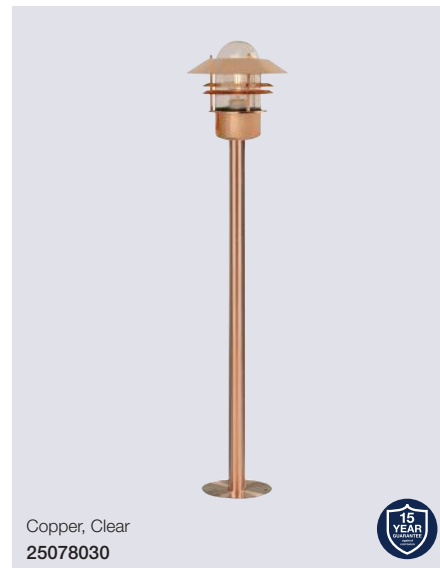

Copper, Clear
25078030

Blokhuis Wall

Masterbox	Qty 3
Size	H: 23 cm, D: 25 cm, Shade Ø: 22 cm, Base mount: Ø 9,7 cm
Material	Galvanized steel/Glass
IP Class	IP54, Class 1
Light source	E27, Max. 60W, Excl. light source,
Features	Parallel connection possible, 15 year anti corrosion guarantee on Galvanized steel

Blokhuis Garden

Masterbox	Qty 3
Size	H: 92 cm, Shade Ø: 22 cm, Pipe Ø: 3,5 cm, Base Ø: 15 cm
Material	Copper/Glass - Galvanized steel/Glass - Stainless steel/Glass
IP Class	IP54, Class 2
Light source	E27, Max. 60W, Excl. light source,
Features	Parallel connection possible, 15 year anti corrosion guarantee on Copper and Galvanized steel Suitable for Base no. 22039931