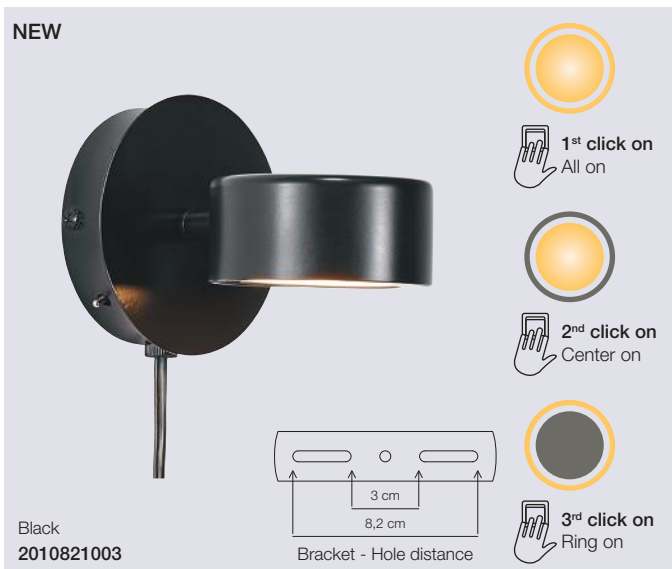

## Clyde Floor

<b>Masterbox</b>	Qty 2
<b>Size</b>	H: 138 cm, W: 23 cm, L: 26,6 cm, Shade Ø: 8,5 cm, Pipe Ø: 1,6 cm, Base Ø: 23 cm, Tilt angle: 130°
<b>Material</b>	Metal/Plastic
<b>IP Class</b>	IP20, Class 2
<b>Cable</b>	Textile cable: Black 150 cm non replaceable Switch on cable
<b>Light source</b>	Fixed LED, Incl. 2X5W LED, Incl. 3-Step MOODMAKER™ with memory, Lumen 2X350, Kelvin 2700, Life hours 25.000, RA 80, Beam angle 120°, Not dimmable
<b>Features</b>	Minimalistic design, Adjustable construction, 350 lumen per head, 5 year LED guarantee

### Clyde Pendant

<b>Masterbox</b>	Qty 2
<b>Size</b>	H: 22,25 cm, W: 8,5 cm, L: 89,6 cm, Shade Ø: 8,5 cm, Tilt angle: 320°
<b>Material</b>	Metal/Plastic
<b>IP Class</b>	IP20, Class 2
<b>Cable</b>	Textile cable: Black 200 cm non replaceable
<b>Canopy</b>	Color: Black, Material: Metal, Ø: 12,5 cm, H: 2,5 cm
<b>Light source</b>	Fixed LED, Incl. 4X5W SMD, Incl. 3-Step MOODMAKER™ with memory, Lumen 4X350, Kelvin 2700, Life hours 25.000, RA 80, Beam angle 120°, Not dimmable
<b>Features</b>	Minimalistic design, Adjustable construction, 350 lumen per head, 5 year LED guarantee

### Clyde Pendant

<b>Masterbox</b>	Qty 2
<b>Size</b>	H: 9,3 cm, W: 8,5 cm, L: 115 cm
<b>Material</b>	Metal/Plastic
<b>IP Class</b>	IP20, Class 2
<b>Cable</b>	Textile cable: Black 200 cm non replaceable
<b>Canopy</b>	Color: Black, Material: Metal, Ø: 35x9 cm, H: 2,5 cm
<b>Light source</b>	Fixed LED, Incl. 4X5W SMD, Incl. 3-Step MOODMAKER™ with memory, Lumen 4X350, Kelvin 2700, Life hours 25.000, RA 80, Beam angle 120°, Not dimmable
<b>Features</b>	Minimalistic design, 3-step MOODMAKER™ with memory function, 350 lumen per head, 5 year LED guarantee