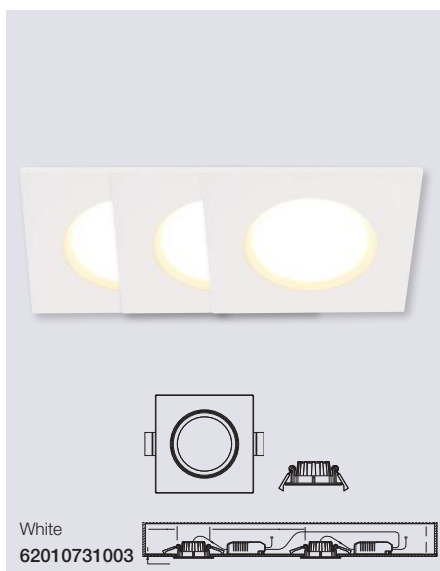

Apollo square IP65 2700K 3-Kit Downlight

Masterbox	Qty 10
Size	H: 3,6 cm, Ø: 8,5 cm, Mounting min. height: 5,4 cm
Material	Metal/Plastic
IP Class	IP65, Class 2
Light source	Fixed LED, Incl. 3X4,8W LED, Lumen 3X345, Kelvin 2700, Life hours 20.000, RA 80, Beam angle 36°, Not dimmable
Features	Parallel connection possible, 5 year LED guarantee

*Only for Benelux & France

Apollo square IP23 4000K 3-Kit Tilt Downlight

Masterbox	Qty 10
Size	H: 5,4 cm, Ø: 8,5 cm, Mounting min. height: 6,8 cm
Material	Metal/Plastic
IP Class	IP23, Class 2
Light source	Fixed LED, Incl. 3X4,8W LED, Lumen 3X380, Kelvin 4000, Life hours 20.000, RA 80, Beam angle 36°, Not dimmable
Features	Parallel connection possible, 5 year LED guarantee

*Only for Benelux & France