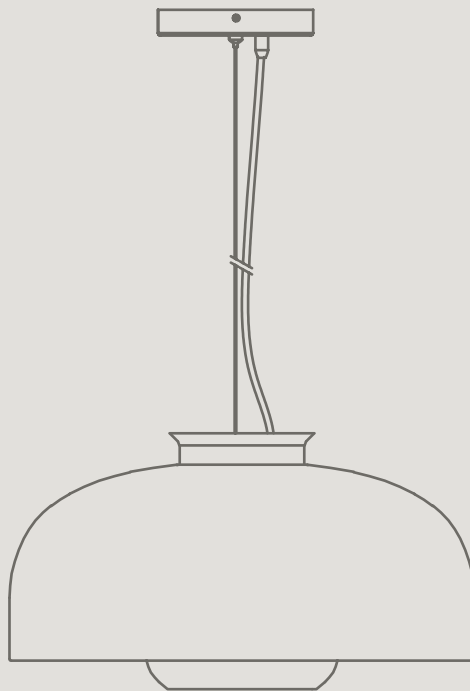

Meet Miry

no. 2010733003 black / no. 2010733010 grey

Miry is a decorative series in metal with an element of white opal glass in the middle of the shade. The glass element protrudes both on the top and bottom of the shade, thus ensuring that the light is directed both upwards and downwards. The white opal glass covers the light source and contributes to a soft and comfortable light.