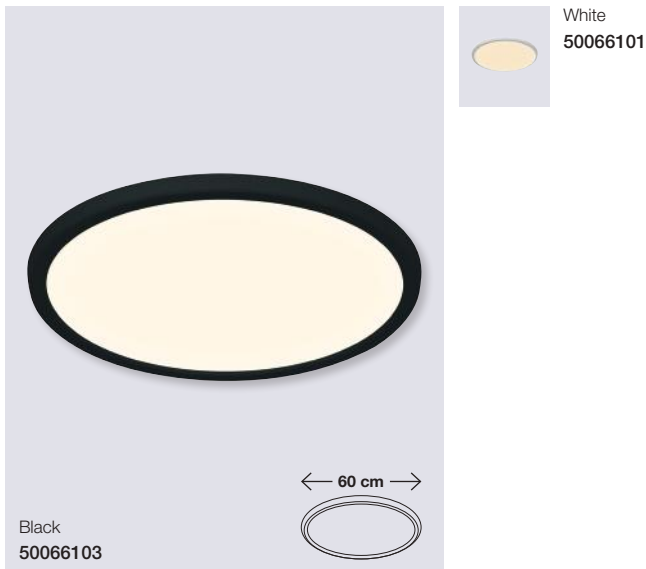

*OJA is also available as Smart Light, see page 327

Oja 60 2700K Step-Dim Ceiling

Masterbox	Qty 3
Size	H: 3,2 cm, W: 60 cm, L: 60 cm, D: 3,2 cm
Material	Plastic/Metal
IP Class	IP20, Class 1
Light source	Fixed LED, Incl. 38W LED, Lumen 3.000, Kelvin 2700, Life hours 25.000, RA 80, Beam angle 120°, Not dimmable
Features	3-Step MOODMAKER dim 100-50-20% by wall switch, Night light on 20% with back light effect memory, Memory & reset function when the light is tuned off/on 5 times, 5 year LED guarantee