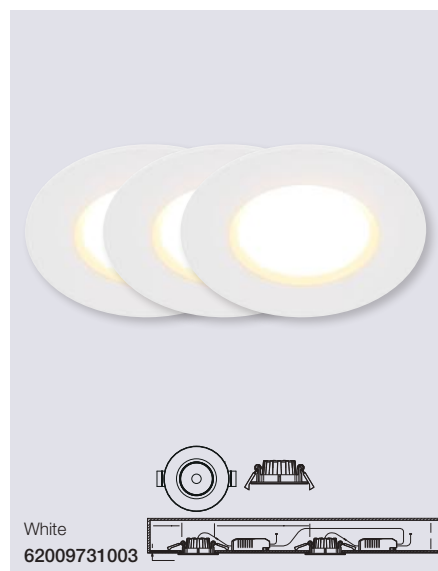

Apollo IP23 2700K 5-Kit Tilt Downlight

Masterbox	Qty 10
Size	H: 5,4 cm, Ø: 8,5 cm, Mounting min. height: 6,8 cm
Material	Metal/Plastic
IP Class	IP23, Class 2
Light source	Fixed LED, Incl. 5x4,8W LED, Lumen 345, Kelvin 2700, Life hours 20.000, RA 80, Beam angle 36°, Not dimmable
Features	Parallel connection possible, 5 year LED guarantee

*Only for Benelux & France

Apollo IP65 2700K 3-Kit Downlight

Masterbox	Qty 10
Size	H: 3,6 cm, Ø: 8,5 cm, Mounting min. height: 5,4 cm
Material	Metal/Plastic
IP Class	IP65, Class 2
Light source	Fixed LED, Incl. 3X4,8W LED, Lumen 3X345, Kelvin 2700, Life hours 20.000, RA 80, Beam angle 36°, Not dimmable
Features	Parallel connection possible, 5 year LED guarantee

*Only for Benelux & France