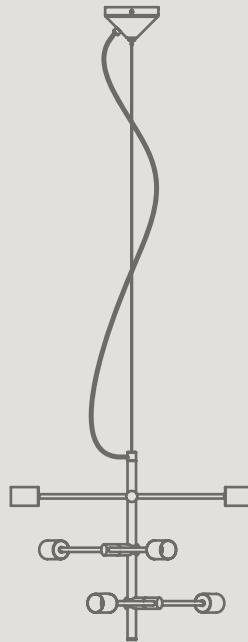

no. 48933003