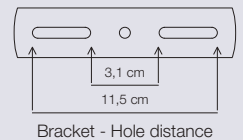

NEW

Andy Pendant

Masterbox	Qty 2
Size	H: 16,8 cm, W: 20 cm, L: 80 cm, Shade Ø: 20 cm
Material	Metal
IP Class	IP20, Class 2
Cable	Textile cable: Black 200 cm non replaceable
Canopy	Color: Rusty, Material: Metal Ø: 35x9 cm, H: 2,5 cm
Light source	E27, Max. 40W, Excl. light source,
Features	Industrial style, Rust colour and rough surface, Three lamp heads that emits a good practical light

Andy 30 Pendant

Masterbox	Qty 3
Size	Shade Ø: 30 cm, Shade H: 18 cm
Material	Metal/Plastic
IP Class	IP20, Class 2
Cable	Cable: Black 200 cm non replaceable
Canopy	Color: Black, Material: Plastic Ø: 12,3 cm, H: 8,7 cm
Light source	E27, Max. 40W, Excl. light source,
Features	Industrial style, Rust colour and rough surface

Andy Table

Masterbox	Qty 3
Size	H: 40 cm, Shade Ø: 20 cm, Base Ø: 15 cm, Tilt angle: 30°
Material	Metal/Plastic
IP Class	IP20, Class 2
Cable	Cable: Black 150 cm non replaceable Switch on cable
Light source	E14, Max. 15W, Excl. light source,
Features	Industrial style, Rust colour and rough surface

Andy Wall

Masterbox	Qty 3
Size	H: 23 cm, D: 27 cm, Shade Ø: 20 cm, Base mount: Ø12 cm Tilt angle: 30°
Material	Metal/Plastic
IP Class	IP20, Class 2
Cable	Cable: Black 150 cm replaceable Switch on cable
Light source	E27, Max. 15W, Excl. light source,
Features	Industrial style, Rust colour and rough surface