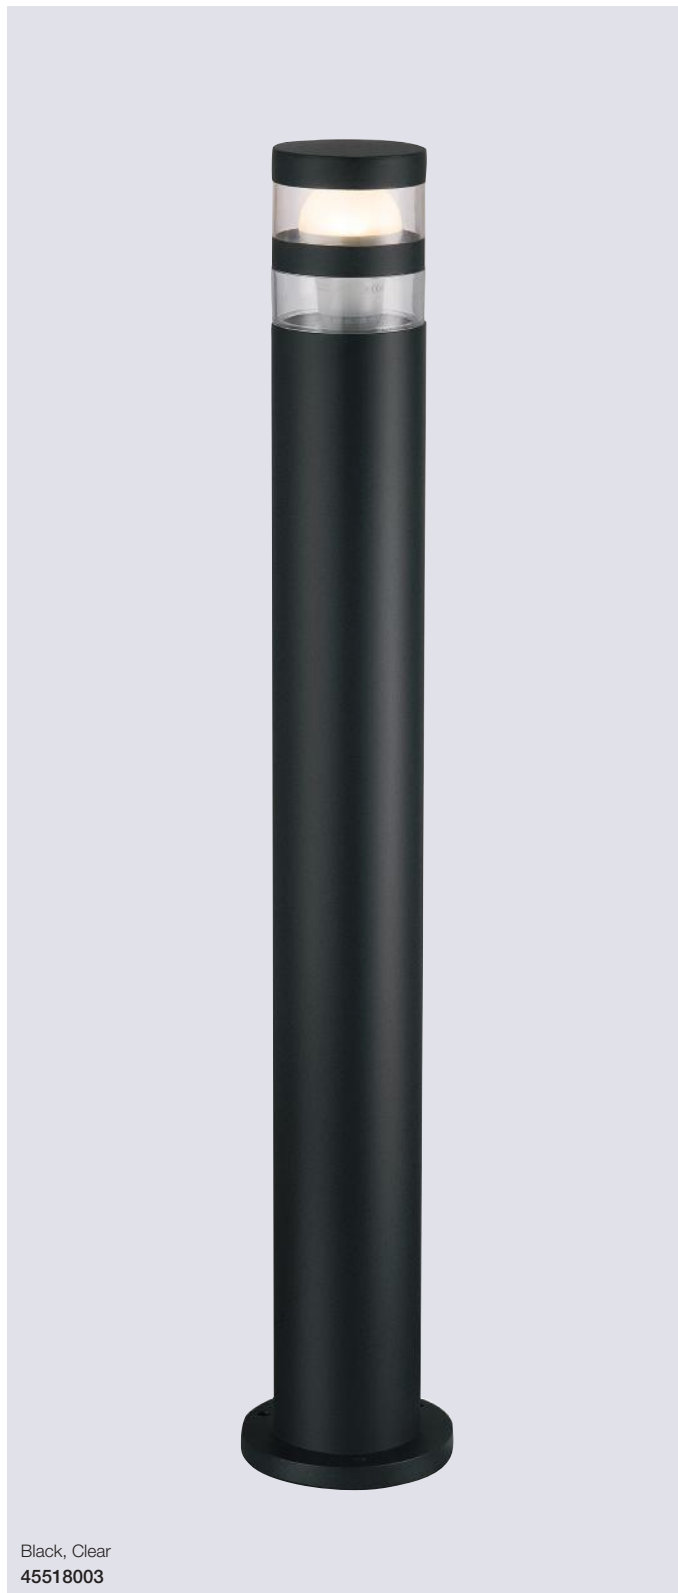

Black, Clear
45518003

Birk Garden

Masterbox	Qty 3
Size	H: 80 cm, Ø: 9 cm, Base Ø: 13,2 cm
Material	Aluminium/Plastic
IP Class	IP44, Class 2
Light source	E27, Max. 40W, Excl. light source,
Features	Parallel connection possible, Suitable for Base no. 22039931