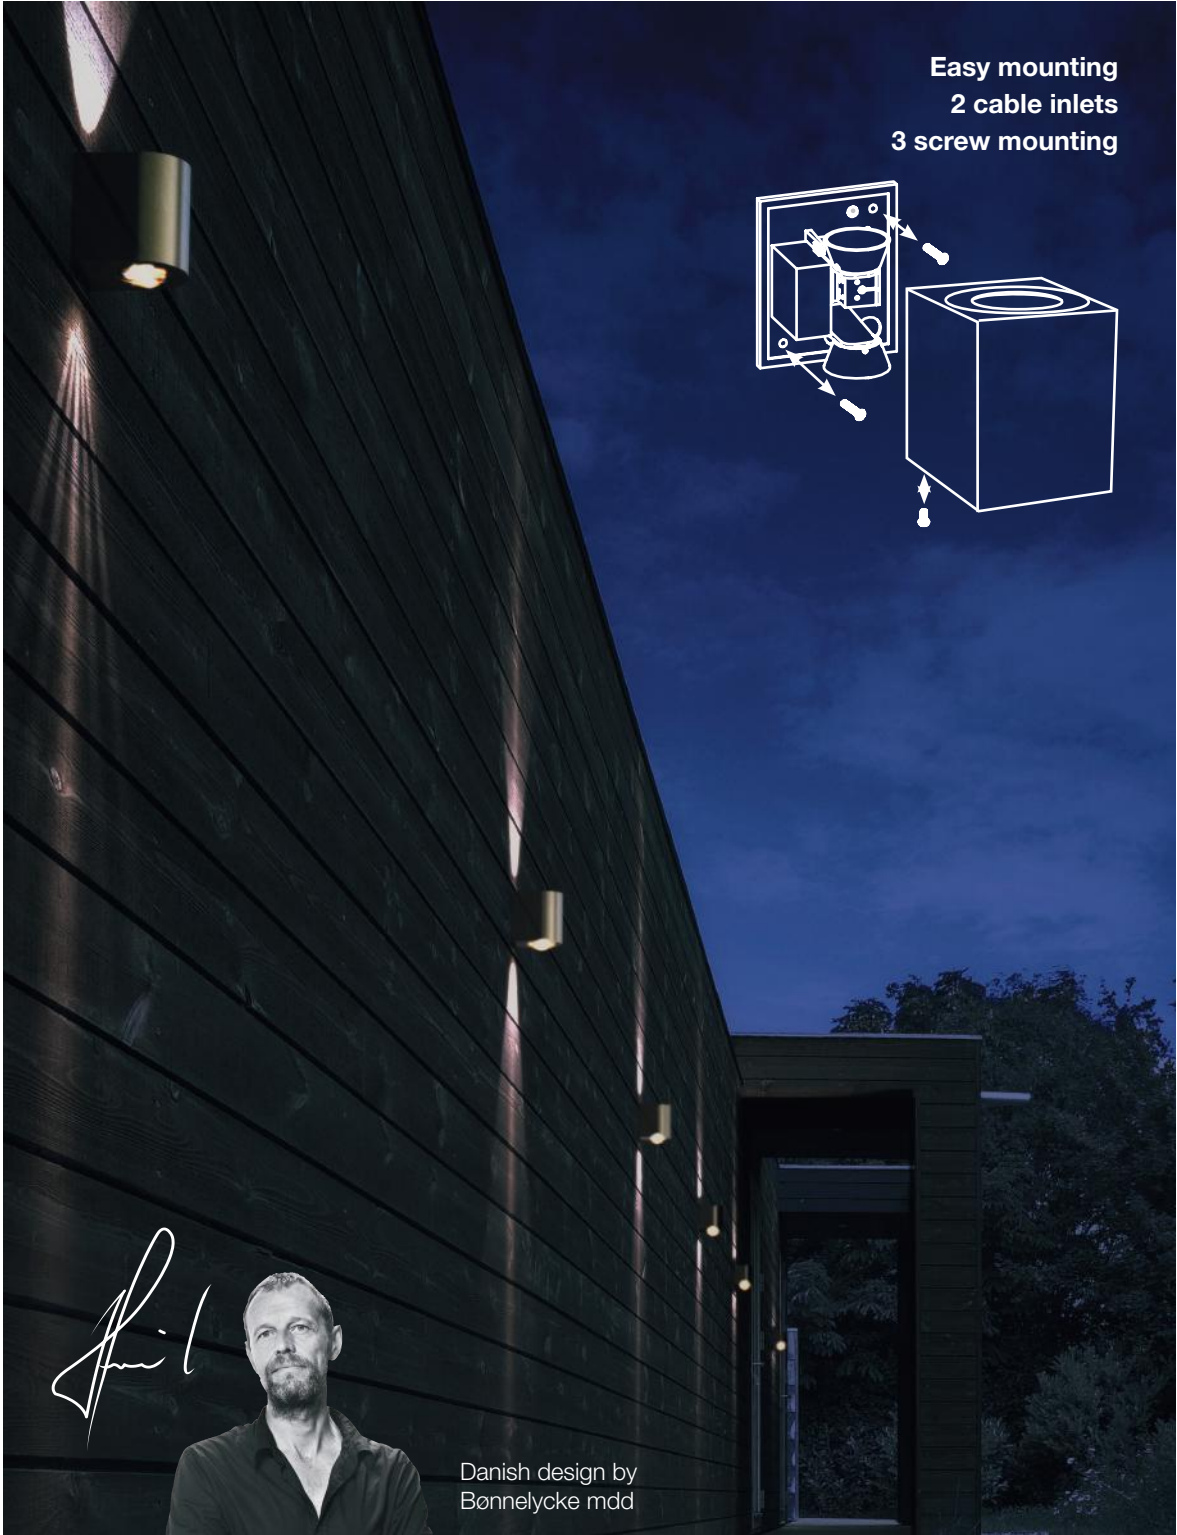

Whether Canto 2.0 is placed indoors or outdoors, the lamp offers a unique lighting experience. The minimalist design makes the lamp both decorative and sculptural. The light flows both up and down, and with the three included pattern inserts, it is possible to change the light image according to desire and personal style.