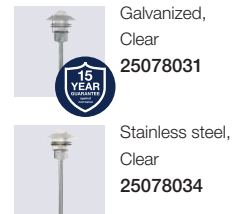

Galvanized,
Clear
25078031

Stainless steel,
Clear
25078034

Blokhuis Wall

Masterbox	Qty 3
Size	H: 23 cm, D: 25 cm, Shade Ø: 22 cm, Base mount: Ø 9,7 cm
Material	Galvanized steel/Glass
IP Class	IP54, Class 1
Light source	E27, Max. 60W, Excl. light source,
Features	Parallel connection possible, 15 year anti corrosion guarantee on Galvanized steel

Blokhuis Garden

Masterbox	Qty 3
Size	H: 92 cm, Shade Ø: 22 cm, Pipe Ø: 3,5 cm, Base Ø: 15 cm
Material	Copper/Glass - Galvanized steel/Glass - Stainless steel/Glass
IP Class	IP54, Class 2
Light source	E27, Max. 60W, Excl. light source,
Features	Parallel connection possible, 15 year anti corrosion guarantee on Copper and Galvanized steel Suitable for Base no. 22039931