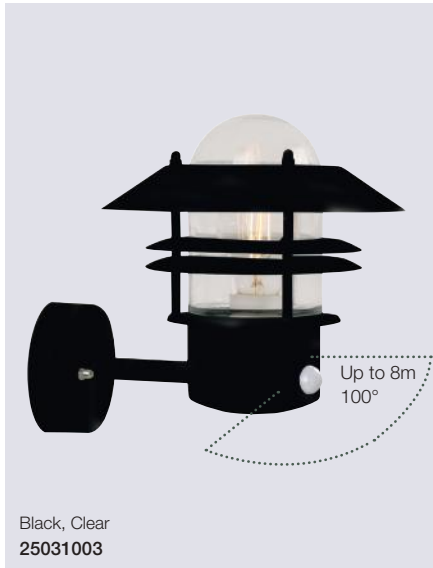

Galvanized, Clear
25011031

Stainless steel,
Clear
25011034

Black, Clear
25031003