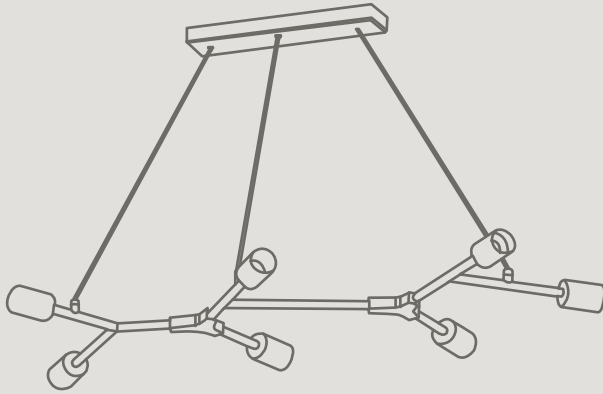

Meet the Josefine's

no. 2010303003