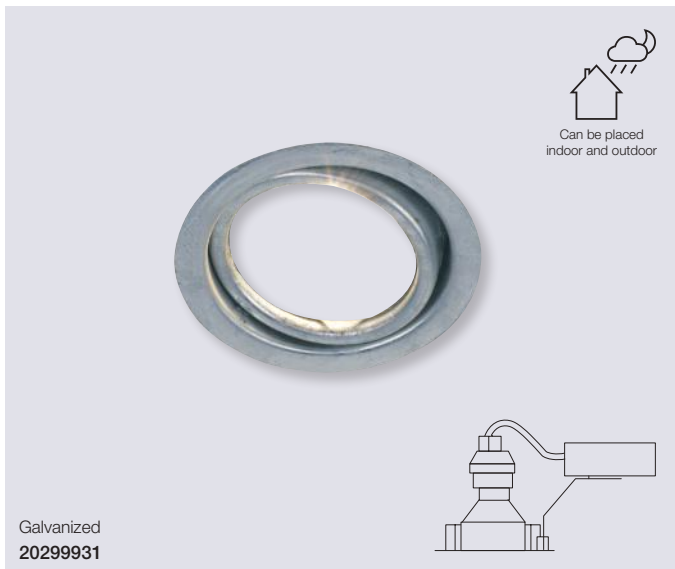

Tip Downlight

Masterbox	Qty 3
Size	H: 8,5 cm, Ø: 8 cm, Mounting min. height: 15 cm Cut-out Ø: 7,2 cm, 5.4 Ltr. Tilt angle: 35°
Material	Metal
IP Class	IP23, Class 2
Light source	GU10, Max. 35W, Excl. light source,
Features	Parallel connection possible, IP23 - In and outdoor use, Parallel connection possible, 15 year anti corrosion guarantee on Metal