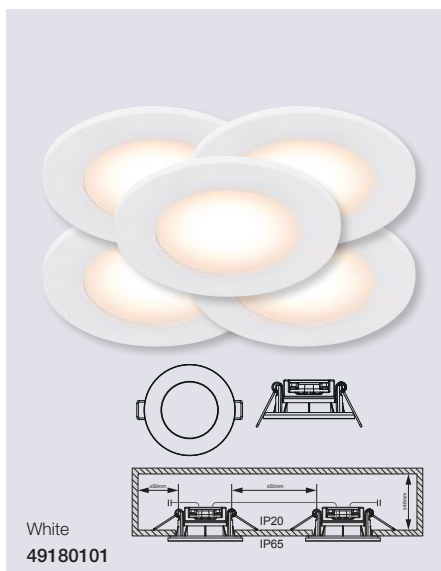

Leonis 2700K IP65 5-Kit Downlight

- **Masterbox** Qty 3
- **Size** H: 3,6 cm, Ø: 8,5 cm, Mounting min. height: 4,6 cm
  Cut-out Ø: 6,8 cm
- **Material** Plastic
- **IP Class** IP65, Class 2
- **Light source** Fixed LED, Incl. 5x4,5W LED,
  Lumen 345, Kelvin 2700, Life hours 20.000, RA 80,
  Beam angle 110°, Not dimmable
- **Features** Parallel connection possible, Ideally suited for bathroom
  zone 1-2 IP65, Parallel connection possible,
  5 year LED guarantee