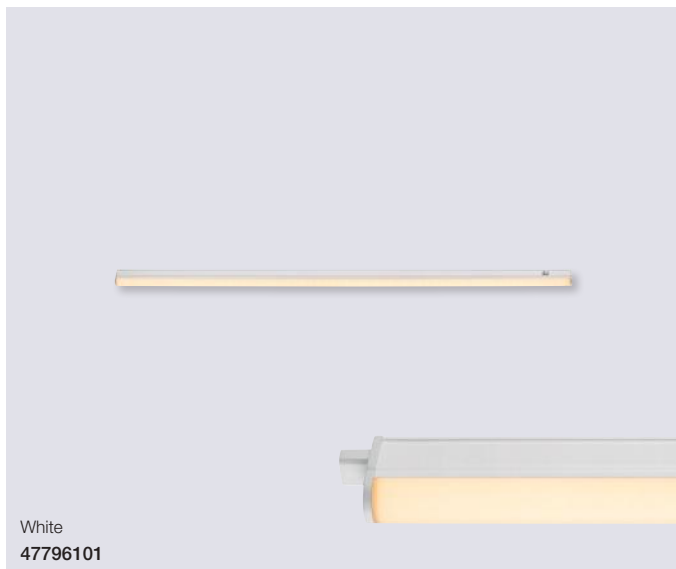

White
47806101

White
47796101

Renton 90 Under cabinet

Masterbox	Qty 6
Size	W: 2,4 cm, L: 91,2 cm, D: 3,4 cm
Material	Plastic
IP Class	IP20, Class 2
Light source	Fixed LED, Incl. 12W LED, Lumen 900, Kelvin 2700, Life hours 25.000, RA 80, Beam angle 130°, Not dimmable
Features	Parallel connection possible, Ideally suited for under cabinet lighting, Connection cable included, 5 year LED guarantee