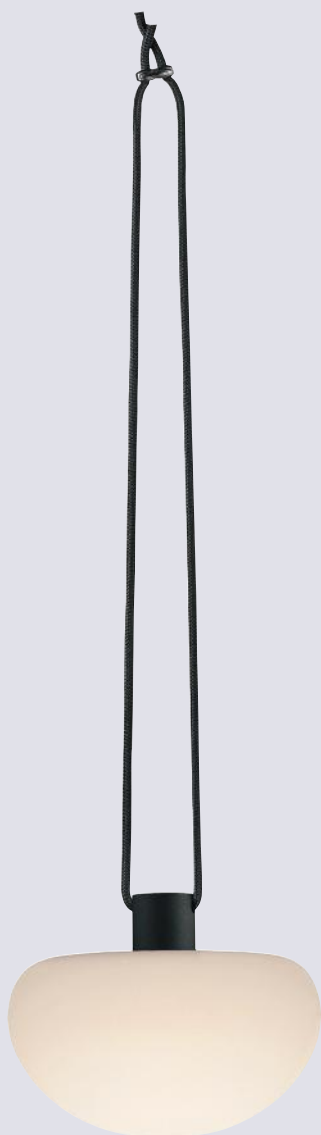

NEW

1st CLICK
100%

300
LUMEN
5
HOURS

2nd CLICK
60%

200
LUMEN
10
HOURS

3rd CLICK
30%

100
LUMEN
16
HOURS

White
2018103003

NEW