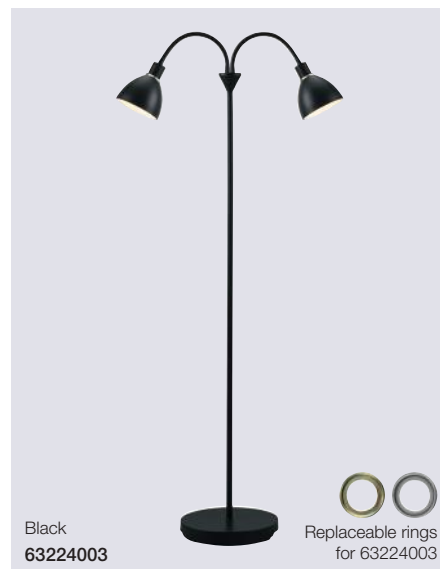

Ray Floor

Masterbox	Qty 2
Size	H: 155 cm, Shade Ø: 12 cm, Flex arm: 21 cm, Shade H: 9 cm, Pipe Ø: 1,6 cm, Base Ø: 25 cm
Material	Metal - Metal/Glass
IP Class	IP20, Class 2
Cable	Cable: Black 180 cm non replaceable Switch on cable
Light source	E14, Max. 2X40W, Excl. light source,
Features	Contemporary and simple style