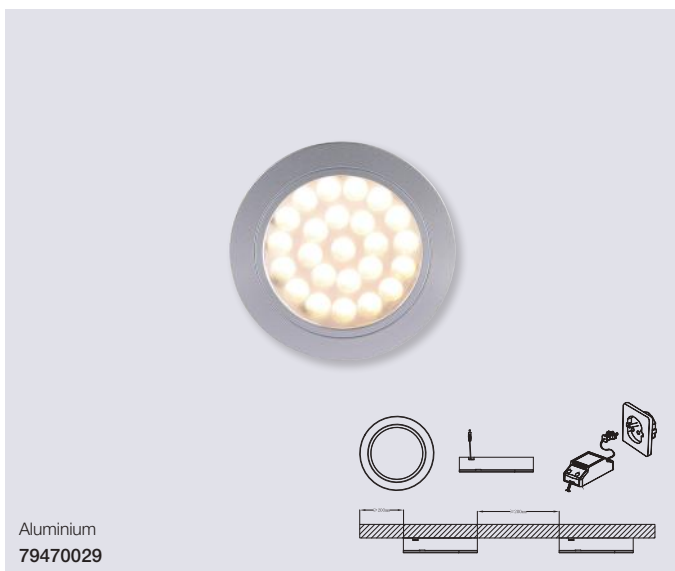

Aluminium
79470029