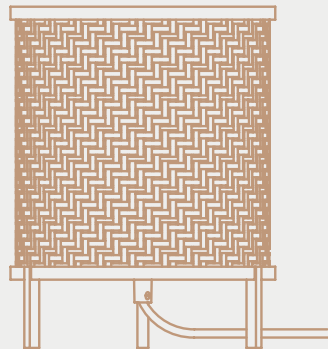

no. 2011135015

The Trinidad series is made of the beautiful and natural bamboo material, which brings the nature into the interior in the finest way. The braided pattern of bamboo is handmade and provides a decorative light pattern in the room as the light shines through the braided bamboo beams, thus creating a warm and cozy atmosphere.