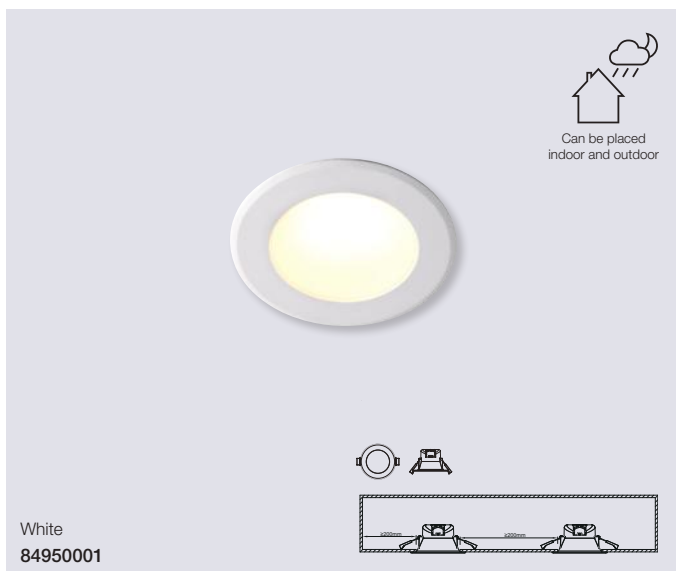

Birla Downlight

Masterbox	Qty 6
Size	H: 5,75 cm, Ø: 9,5 cm, Mounting min. height: 6 cm Cut-out Ø: 7 cm
Material	Plastic
IP Class	IP44, Class 2
Cable	Cable: White 20 cm replaceable
Light source	Fixed LED, Incl. 6W LED, Lumen 600, Kelvin 3000, Candela 258, Life hours 30.000, RA 80, Beam angle 90°, Dimmable
Features	Can be mounted directly into insulation, Parallel connection possible, IP44 - In and outdoor use, Can be mounted directly in the insulation, 5 year LED guarantee

Roar Dim Tilt Downlight

Masterbox	Qty 6
Size	H: 4,4 cm, Ø: 8,5 cm, Mounting min. height: 7 cm Cut-out Ø: 6,8 cm, Tilt angle: 30°
Material	Plastic
IP Class	IP23, Class 2
Cable	Cable: White 20 cm replaceable
Light source	Fixed LED, Incl. 6W LED, Lumen 550, Kelvin 3000, Candela 797, Life hours 30.000, RA 80, Beam angle 40°, Dimmable
Features	Parallel connection possible, Can be mounted directly into insulation, 5 year LED guarantee