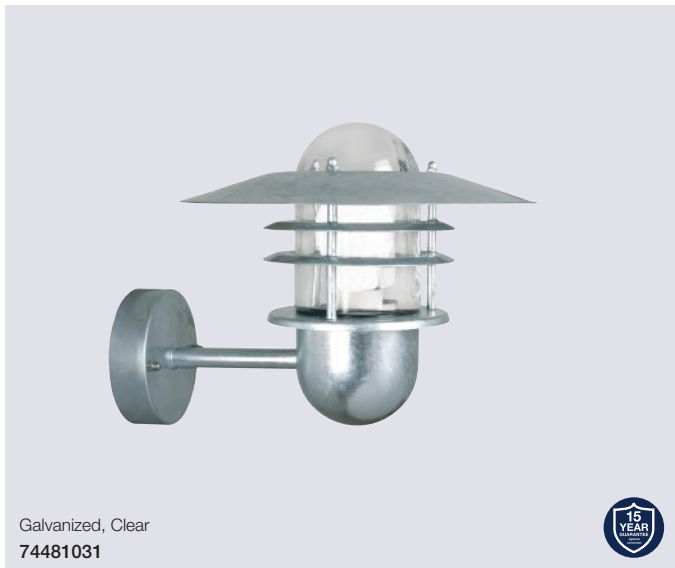

Agger Wall

- **Masterbox** Qty 3
- **Size** H: 20 cm, D: 29,5 cm, Shade Ø: 25,5 cm, Base mount: Ø 11 cm
- **Material** Galvanized steel/Glass
- **IP Class** IP54, Class 2
- **Light source** E27, Max. 60W, Excl. light source,
- **Features** Parallel connection possible,
  15 year anti corrosion guarantee on Galvanized steel