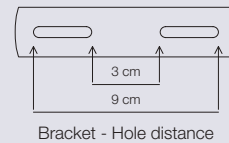

Grant Pendant

Masterbox	Qty 3
Size	H: 29,23 cm, W: 14,5 cm, L: 69,3 cm
Canopy	Color: Black/Brass, Material: Metal Ø: 10 cm, H: 2,5 cm
Material	Metal/Glass
IP Class	IP20, Class 2
Light source	E14, Max. 25W, Excl. light source,
Features	Modern and glamour style, Mixed materials, metal and mouthblown glass Three glass domes that emits a soft light