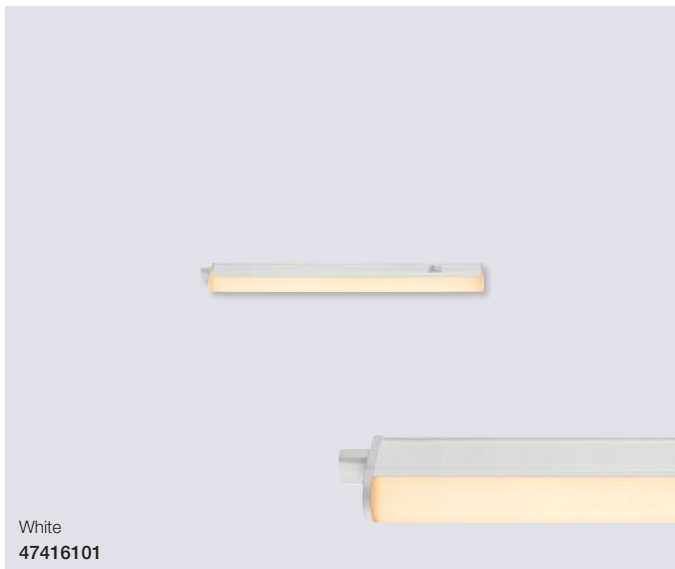

Latona 31,2 9W Under cabinet

Masterbox	Qty 6
Size	W: 2,4 cm, L: 31,2 cm, D: 3,4 cm
Material	Plastic
IP Class	IP20, Class 2
Light source	Fixed LED, Incl. 5W LED, Incl. 2-Step MOODMAKER TM, Lumen 420, Kelvin 3000/4000, Life hours 25.000, RA 80, Beam angle 130°, Not dimmable
Features	2-Step MOODMAKER 3000K/4000K by switch on body, Ideally suited for under cabinet lighting, Parallel connection possible, 5 year LED guarantee

Latona 56,2 9W Under cabinet

Masterbox	Qty 6
Size	W: 2,4 cm, L: 56,2 cm, D: 3,4 cm
Material	Plastic
IP Class	IP20, Class 2
Light source	Fixed LED, Incl. 9W LED, Incl. 2-Step MOODMAKER TM, Lumen 730, Kelvin 3000/4000, Life hours 25.000, RA 80, Beam angle 130°, Not dimmable
Features	2-Step MOODMAKER 3000K/4000K by switch on body, Ideally suited for under cabinet lighting, Parallel connection possible, 5 year LED guarantee

Latona 91,2 12W Under cabinet

Masterbox	Qty 6
Size	W: 2,4 cm, L: 91,2 cm, D: 3,4 cm
Material	Plastic
IP Class	IP20, Class 2
Light source	Fixed LED, Incl. 12W LED, Incl. 2-Step MOODMAKER TM, Lumen 1.050, Kelvin 3000/4000, Life hours 25.000, RA 80, Beam angle 130°, Not dimmable
Features	2-Step MOODMAKER 3000K/4000K by switch on body, Ideally suited for under cabinet lighting, Parallel connection possible, 5 year LED guarantee