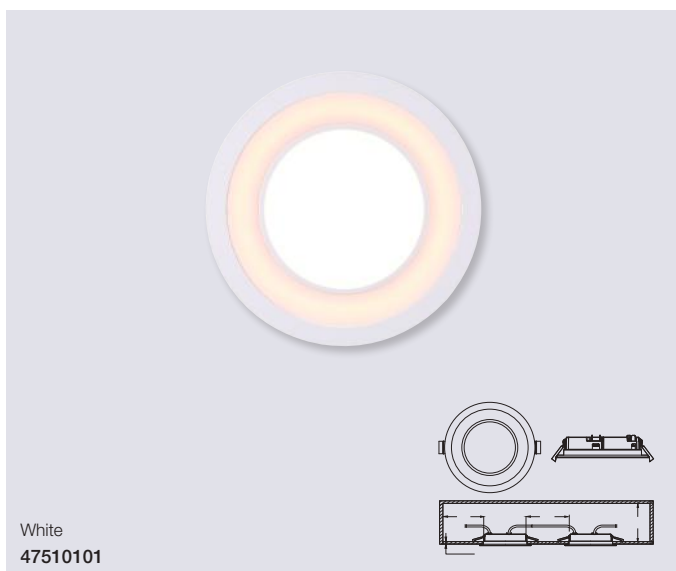

Clyde 15 Downlight

Masterbox	Qty 3
Size	H: 3,3 cm, Ø: 14,5 cm, Mounting min. height: 5 cm Cut-out Ø: 13 cm
Material	Plastic/Plastic
IP Class	IP20, Class 2
Light source	Fixed LED, Incl. 12W LED, Incl. 3-Step MOODMAKER TM, Lumen 350, Kelvin 2700, Life hours 25.000, RA 80, Beam angle 120°, Not dimmable
Features	3-Step MOODMAKER dimmer both/inner/outer rings, Parallel connection possible, Connector block included, 5 year LED guarantee