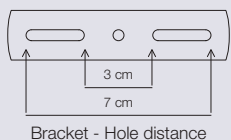

NEW

Grey
2010405010

Black
2010405003

Pine Wall

Masterbox	Qty 3
Size	H: 13,5 cm, W: 19,5 cm, L: 13,5 cm, Shade Ø: 13,5 cm, Tilt angle: 90°
Material	Metal
IP Class	IP20, Class 2
Cable	Cable: Black 150 cm replaceable Switch on fixture
Light source	GU10, Max. 15W, Excl. light source,
Features	Industrial style, Beautiful light effect with holes in the shade, Material mix with matt metal and brass details

Pine Table

Masterbox	Qty 3
Size	H: 47 cm, W: 15 cm, L: 21 cm, Shade Ø: 13,5 cm, Pipe Ø: 1,53 cm, Base Ø: 15 cm, Tilt angle: 90°
Material	Metal
IP Class	IP20, Class 2
Cable	Cable: Black 150 cm non replaceable Switch on fixture
Light source	GU10, Max. 15W, Excl. light source,
Features	Industrial style, Beautiful light effect with holes in the shade, Material mix with matt metal and brass details