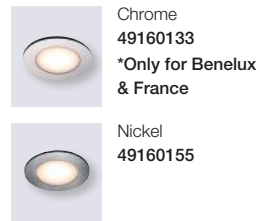

Leonis 2700K IP65 3-Kit Downlight

- **Masterbox** Qty 3
- **Size** H: 3,6 cm, Ø: 8,5 cm, Mounting min. height: 4,6 cm
  Cut-out Ø: 6,8 cm
- **Material** Plastic
- **IP Class** IP65, Class 2
- **Light source** Fixed LED, Incl. 3x4,5W LED,
  Lumen 345, Kelvin 2700, Life hours 20.000, RA 80,
  Beam angle 110°, Not dimmable
- **Features** Ideally suited for bathroom zone 1-2 IP65,
  Parallel connection possible, Integrated connector block,
  5 year LED guarantee