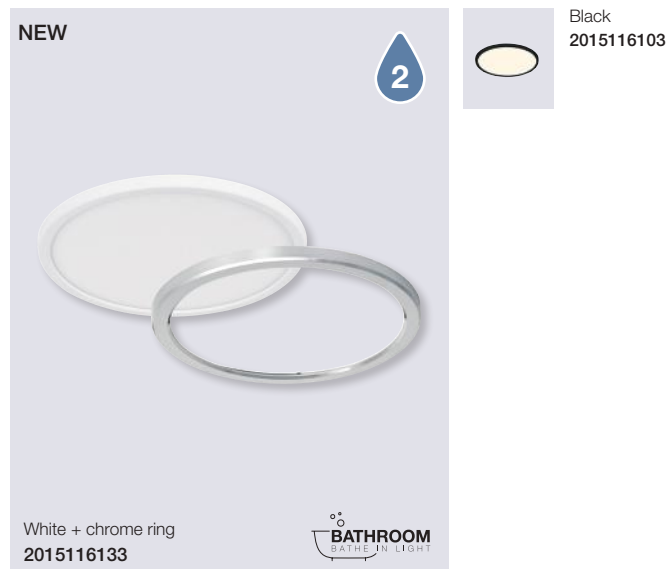

Oja 42 IP54 3000/4000K Ceiling

Masterbox	Qty 3
Size	H: 2,3 cm, W: 42,4 cm, L: 42,4 cm, D: 2,3 cm, Ø: 42,4 cm
Material	Plastic/Plastic
IP Class	IP54, Class 2
Light source	Fixed LED, Incl. 19W LED, Lumen 2.100, Kelvin 3000/4000, Life hours 30.000, RA 80, Beam angle 120°, Not dimmable
Features	3-Step MOODMAKER 3000K/4000K+night light by switch, Night light on 20% with back light effect, Memory & reset function, 5 year LED guarantee