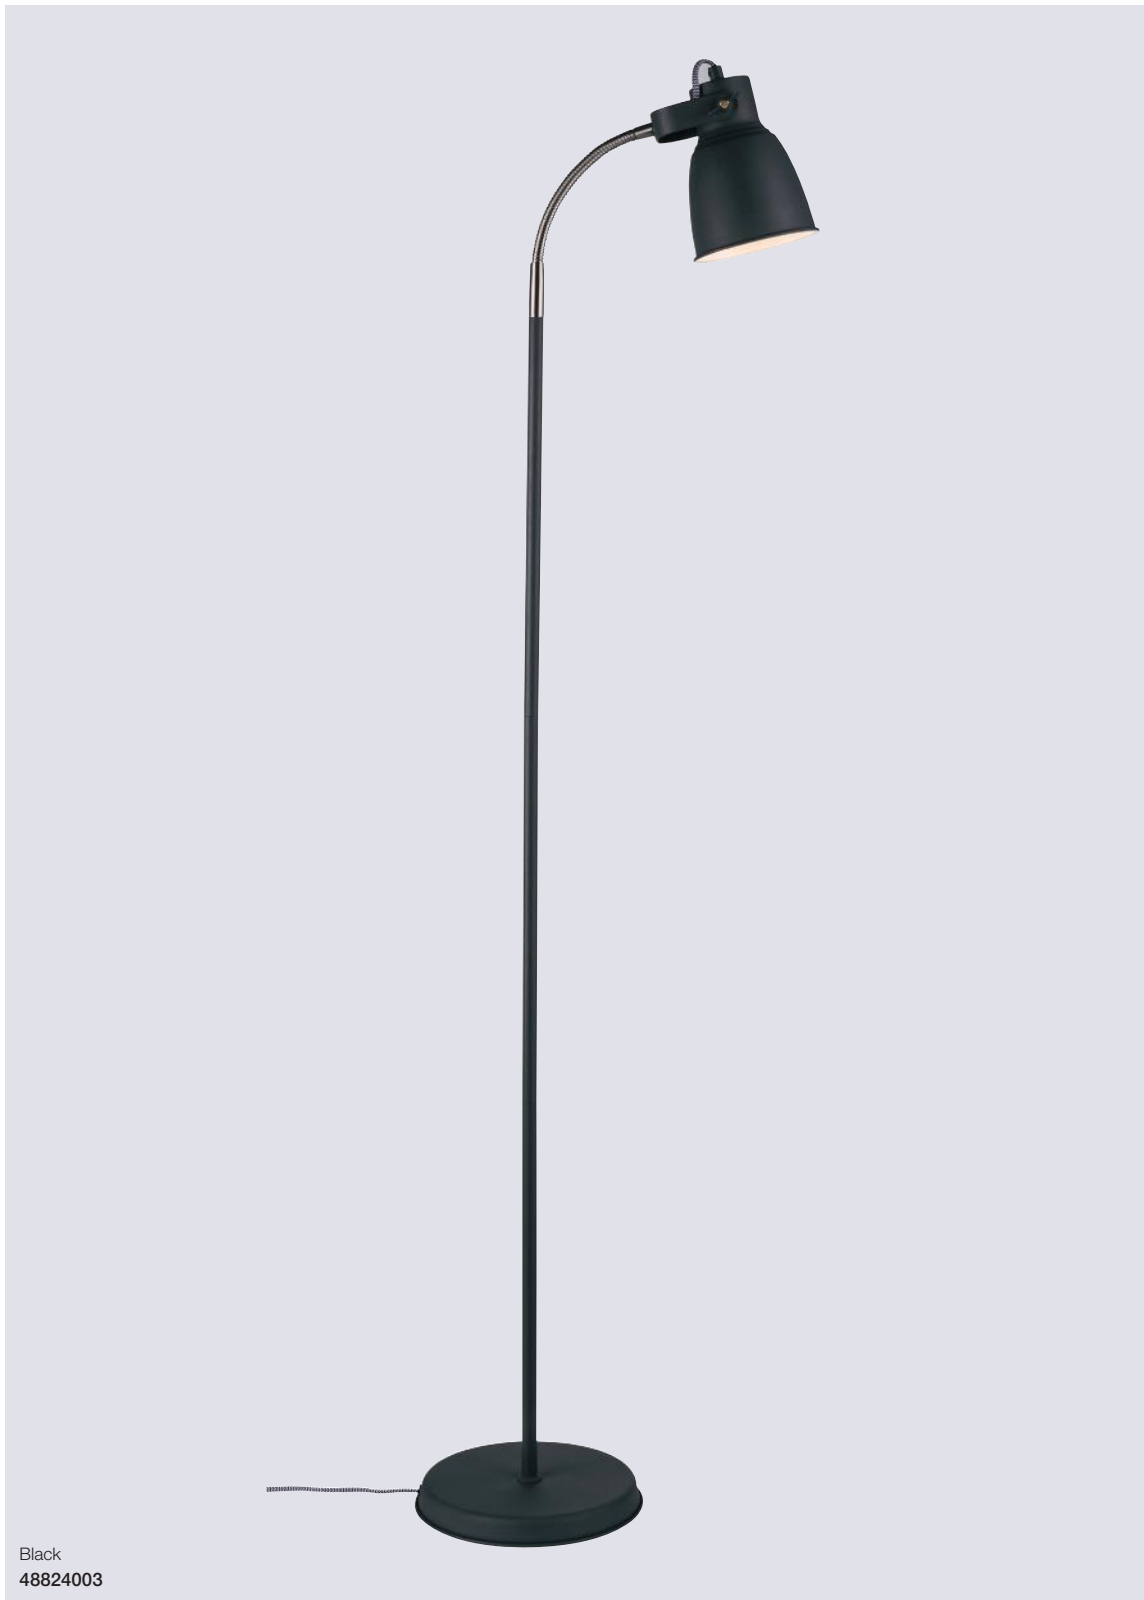

Grey
48824011

Rough surface
Adjustable screws
Light through screws

Black
48824003

Adrian Floor

Masterbox	Qty 2
Size	H: 151 cm, Shade Ø: 12,5 cm, Pipe Ø: 1,5 cm, Base Ø: 23 cm, Tilt angle: 360°
Material	Metal/Plastic
IP Class	IP20, Class 2
Cable	Textile cable: Black/White/Black 180 cm non replaceable Switch on cable
Light source	E27, Max. 25W, Excl. light source,
Features	Industrial style, Flexible tube to direct light where needed