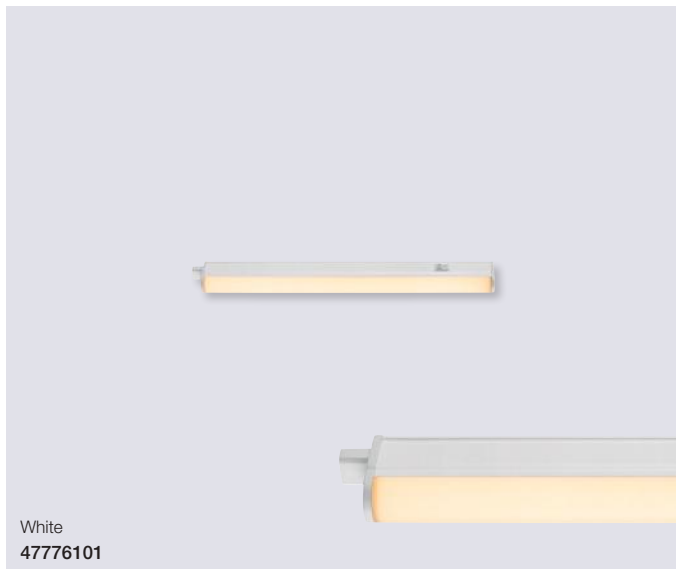

White
47786101

White
47776101

Renton 30 Under cabinet

Masterbox	Qty 6
Size	W: 2,4 cm, L: 31,2 cm, D: 3,4 cm
Material	Plastic
IP Class	IP20, Class 2
Light source	Fixed LED, Incl. 5W LED, Lumen 350, Kelvin 2700, Life hours 25.000, RA 80, Beam angle 130°, Not dimmable
Features	Parallel connection possible, Ideally suited for under cabinet lighting, Connection cable included, 5 year LED guarantee