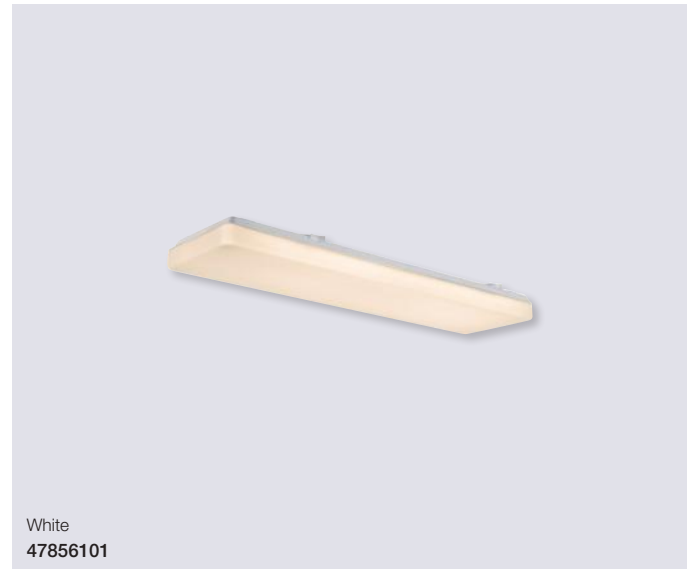

### Lismore 4-kit 48W Under cabinet

<b>Masterbox</b>	Qty 3
<b>Size</b>	H: 0,8 cm, Ø: 6 cm
<b>Material</b>	Plastic
<b>IP Class</b>	IP20, Class 3
<b>Cable</b>	Cable: Black 150 cm Switch on cable
<b>Light source</b>	Fixed LED, Incl. 4X0.7W LED, Lumen 4X75, Kelvin 3000, Candela 16, Life hours 30.000, RA 80, Beam angle 120°, Not dimmable
<b>Features</b>	Ideally suited for under cabinet lighting, Cable 1,5m included, Inline on/off switch, Ultra flat design, 5 year LED guarantee