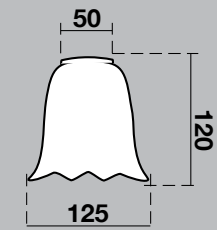

Hand finished glassware from Spain. Patterns and finish may vary slightly from shipment to shipment.

Dimensions are approximate, as small variations occur in handmade glassware.

300

301

500

501

502

901