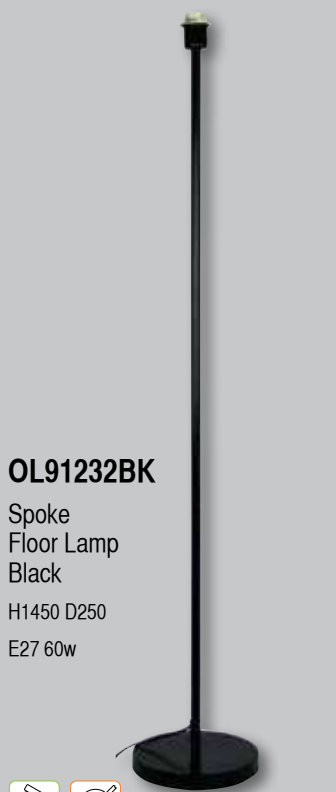

H1395 D300

B22 60w

OL91232BK

Spoke
Floor Lamp
Black

H1450 D250

E27 60w

OL91232WH

Spoke
Floor Lamp
White