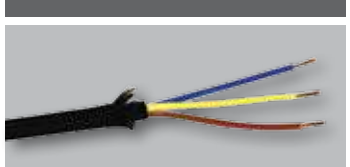

OLA03/53BK
Black Cloth Covered Cable
3 core (round) by the metre