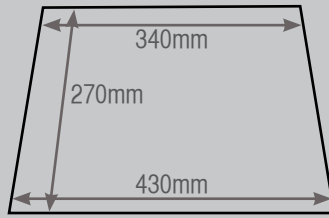

OL99771NAT
Classic Natural Base
with
OL91885
17" Black Satin
Shade

OL91880
17" Off White
Shantung Shade
T340 B430 H270
E27 60w