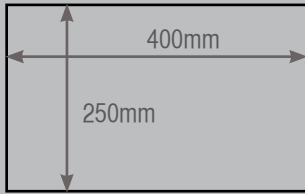

The fittings on this page are energy saving LED ready.

mix & match PENDANT SHADES

OL91938
16" Black Linen Shade
T400 B400 H250
E27 60w