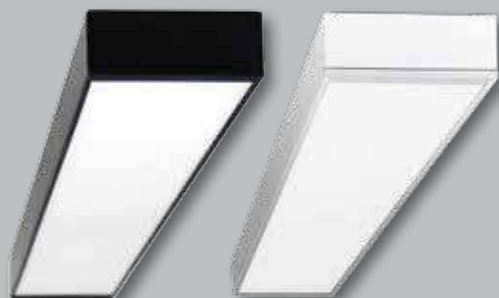

Vana.LED

Vana.LED extruded aluminium LED fitting with opal diffuser, available as a surface mounted fitting in 3 lengths.