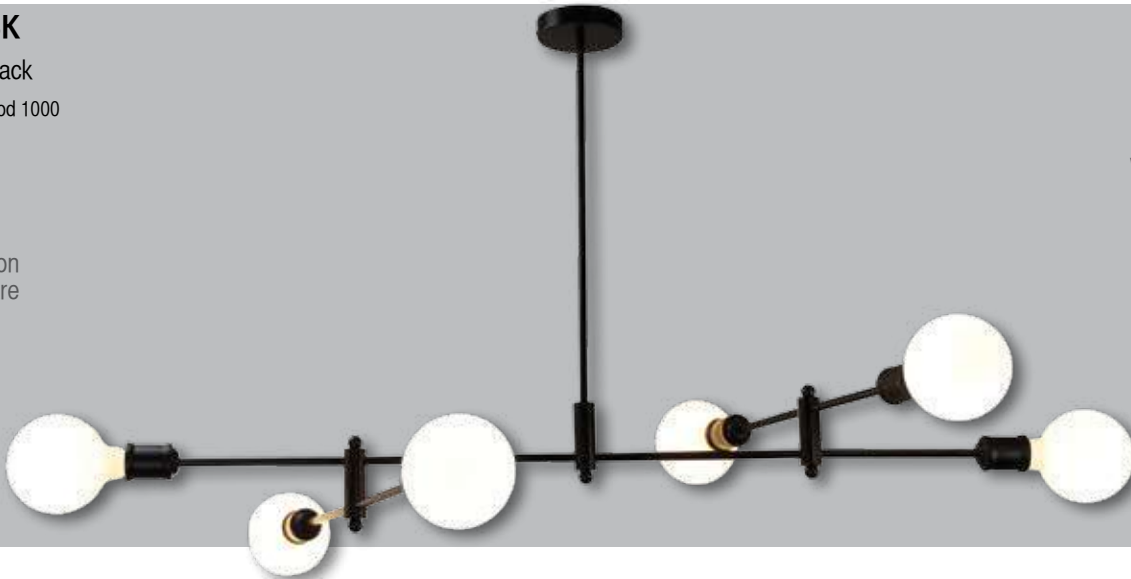

SL64409BK

Epping 6lt Black
W1200 x 750 Rod 1000
E27 42w x 6

Cross arms on the Epping are adjustable.