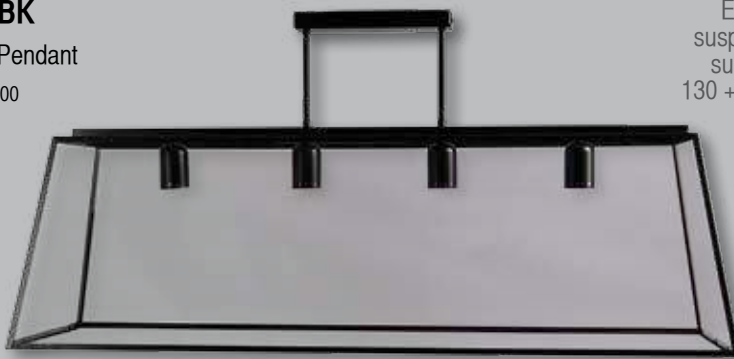

Eaton rod suspensions supplied in 130 + 230mm lengths.

SL64904BK

Eaton.100 Pendant

H350 1010x300

E27 42w x 4

Clear glass

Eaton rod suspensions supplied in 130 + 230mm lengths.

SL64906BK