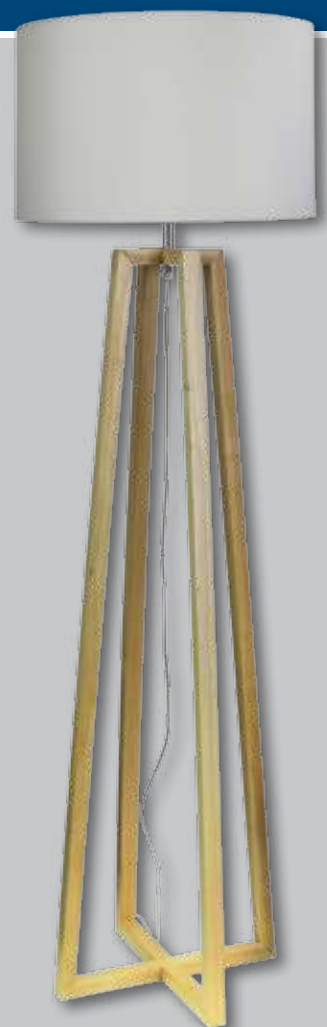

OL93513+OL91902

Malmo Base + Off White Shade

Shade T500 B500 H300

(Base & shade available separately)