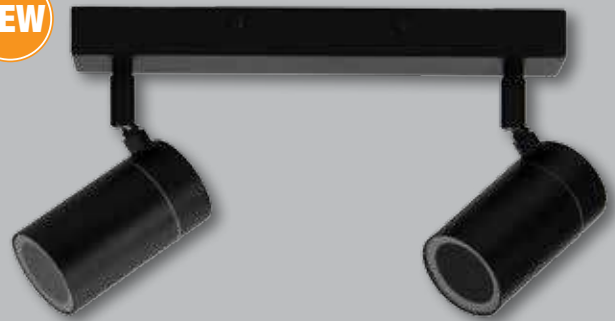

Zeta up/down wall washer

BD75 H200 P80

GU10 35w x 2

IP44

NEW

OL7774/2BK

Zeta double adjustable

W60 L300 P190