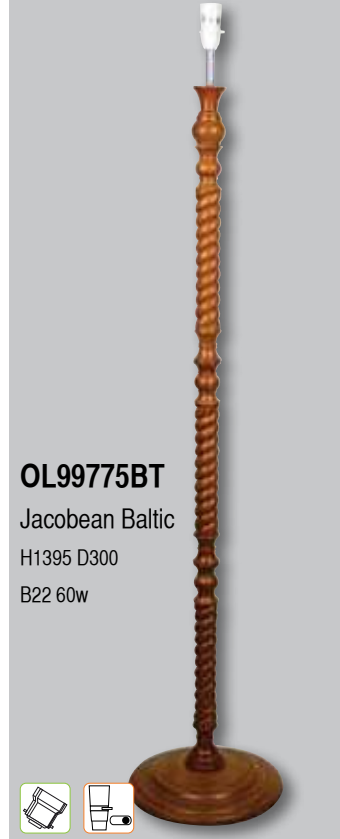

OL91903
20" Satin Silver
Shade
T500 B500 H300
E27 60w

OL99775BT

Jacobean Baltic

H1395 D300

B22 60w