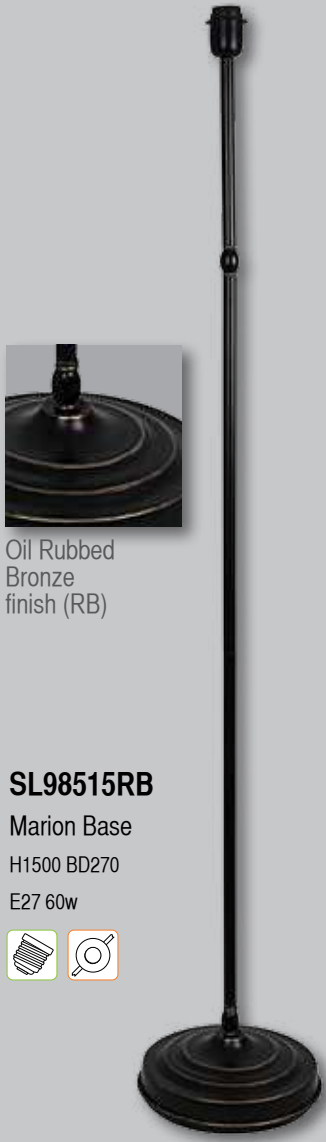

Oil Rubbed Bronze finish (RB)

SL98515RB

Marion Base

H1500 BD270

E27 60w