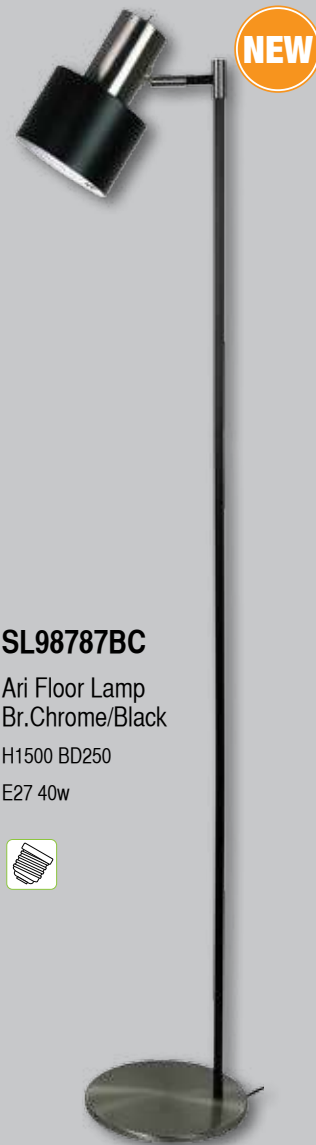

SL98792BK
Lom Floor Lamp
H1650 BD300
E14 40w x2

The Lom floor lamp features individually switched heads & a natural timber body.

SL98792WH
Lom Floor Lamp
H1650 BD300
E14 40w x2

The Lom lamps feature a cloth covered cord.

The Ari features switch on the head.
(Table Lamp Head L180 D120
Floor Lamp Head L220 D150)

Natural
timber arm

SL98781ORB

Perno Table Lamp
Oil Rubbed Bronze
H530 P420 SD150
E27 60w

NEW

SL98787BC

Ari Floor Lamp
Br.Chrome/Black
H1500 BD250
E27 40w