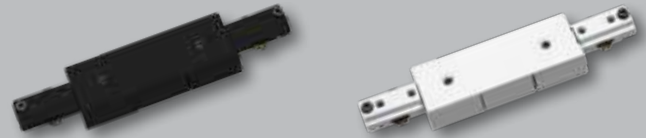

- **LF5301BK** Inline (straight) Trak joiner
- **LF5301WH** Inline (straight) Trak joiner