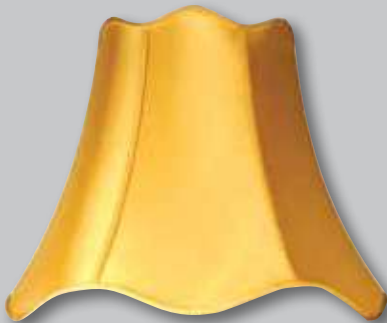

OL98775BK
Abbey Shade

Abbey shade has a gimbal harp. It can be used as a table lamp shade or a pendant shade.

The fittings on this page are energy saving LED ready.

traditional LAMP SHADES

Floor Lamp Shades