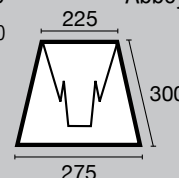

OL98775BK
Abbey Shade

Abbey shade has a gimbal harp. It can be used as a table lamp shade or a pendant shade.

The fittings on this page are energy saving LED ready.

traditional LAMP SHADES

Floor Lamp Shades