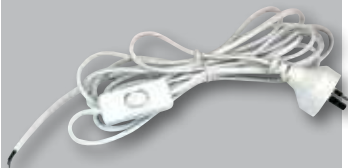

OLA02/12WH
Switched cord set
Plug, cord & inline switch L2800