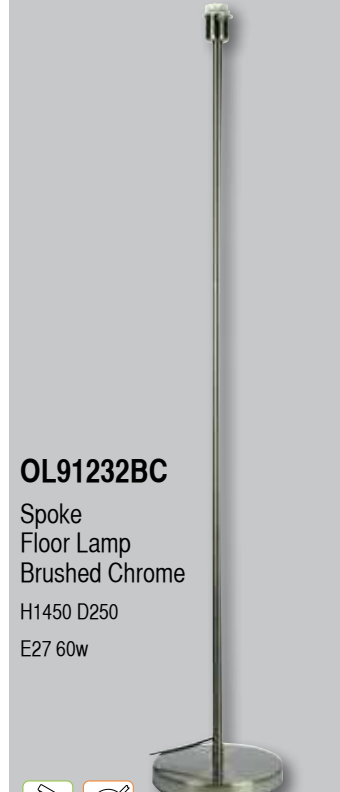

OL91232BC

Spoke
Floor Lamp
Brushed Chrome

H1450 D250

E27 60w