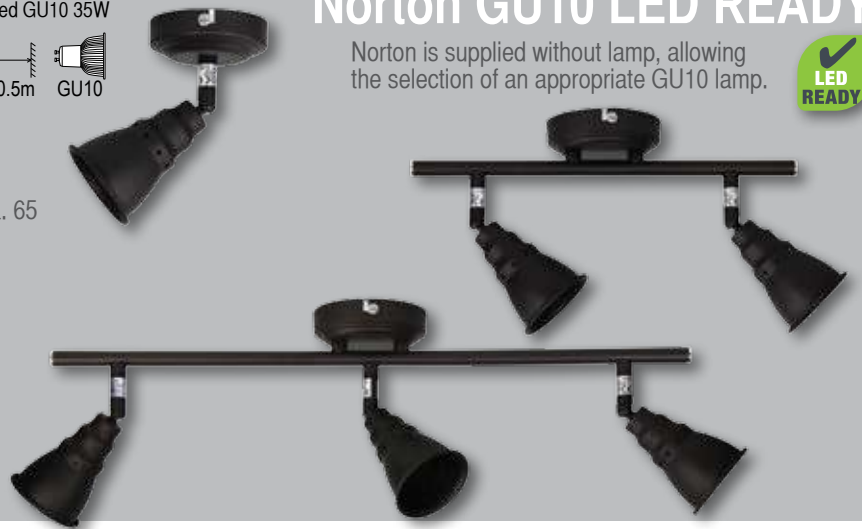

Norton is supplied without lamp, allowing the selection of an appropriate GU10 lamp.

Head Dia. 65

Norton shown with LED GU10 lamp.

- OL58610/1WH** Baril 1lt BD80 HD60 P145
- OL58611/2WH** Baril 2lt L300 HD60 P160
- OL58611/3WH** Baril 3lt L500 HD60 P160
- OL58611/4WH** Baril 4lt L700 HD60 P160
- OL58613/1WH** Baril 1lt (with switch) BD80 HD60 P145