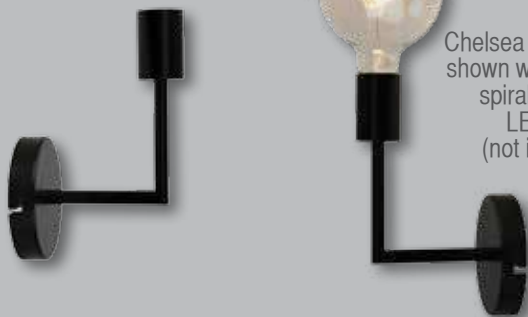

SL64409BK

Epping 6lt Black
W1200 x 750 Rod 1000
E27 42w x 6

Cross arms on the Epping are adjustable.

NEW

Epping shown with G125 Opal Matt globe. (not included)

SL64401BK

Chelsea Wall Light
H235 P145 BD120
E27 42w