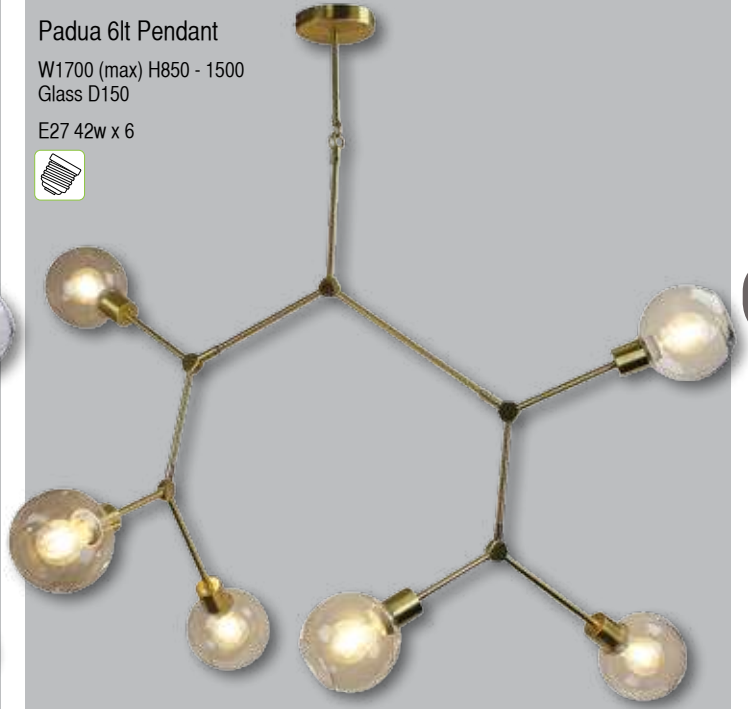

W1700 (max) H850 - 1500
Glass D150

E27 42w x 6

Each joint in the Padua pendant is adjustable at installation.

Clear glass

SL64680/6SB

Padua 6lt Pendant

W1700 (max) H850 - 1500
Glass D150

E27 42w x 6