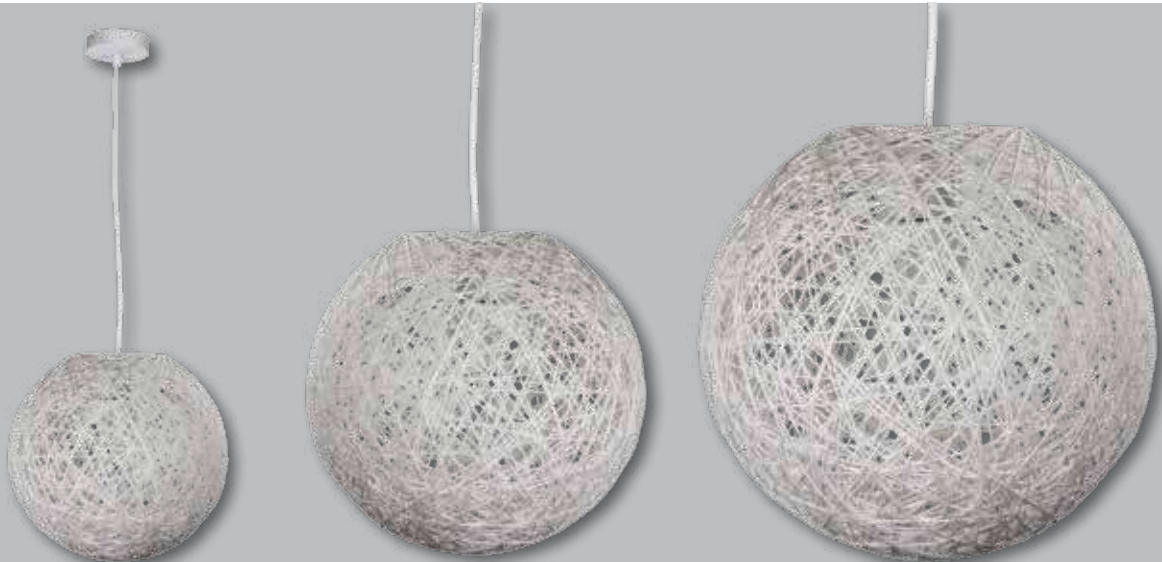

Kono White is made from woven string with a white painted finish.

OL64230WH

Kono 30 pendant White
D300 S1800
E27 42w

OL64245WH

Kono 45 pendant White
D450 S1800
E27 42w

OL64260WH

Kono 60 pendant White
D600 S1800
E27 42w

The Earth **KONO** series of pendants are supplied with a 1800mm cord and canopy set.