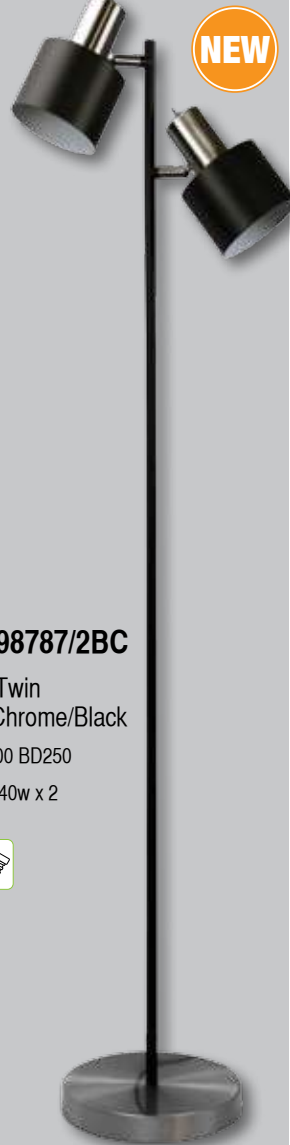

NEW

SL98787/2BC

Ari Twin
Br.Chrome/Black
H1500 BD250
E27 40w x 2