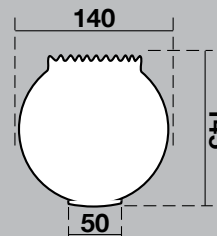

Hand finished glassware from Spain. Patterns and finish may vary slightly from shipment to shipment.

Dimensions are approximate, as small variations occur in handmade glassware.

300

301

500

501

502

901