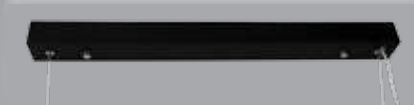

Shard.LED extruded aluminium LED fitting with opal diffuser suspended on stainless wires. The driver is mounted in the ceiling canopy.

OL60795/1500BK	Shard LED 30w Pendant Black	L1500 H28 W30 S1800	4000K | >Ra82 | 1500lm
OL60795/1500WH	Shard LED 30w Pendant White	L1500 H28 W30 S1800	4000K | >Ra82 | 1500lm