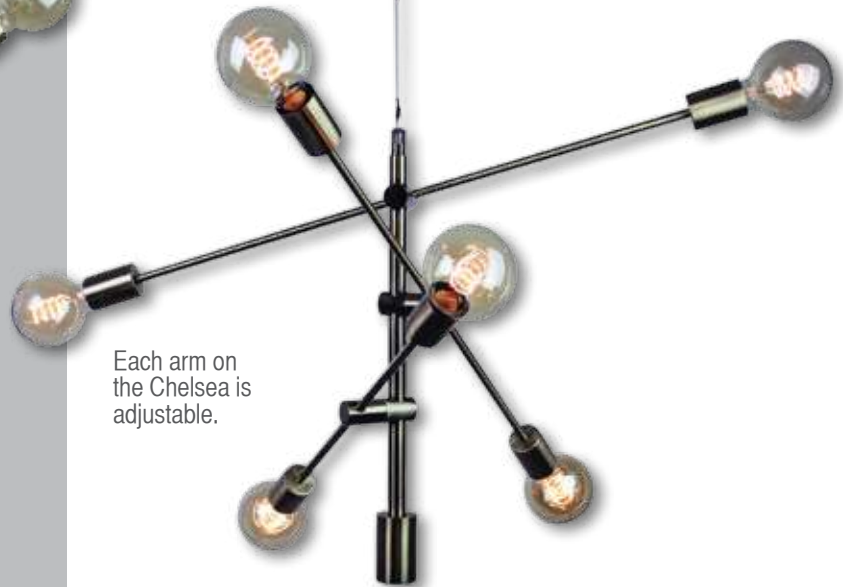

The fittings on this page are energy saving LED ready.

SL64406AB

Chelsea 6lt Ant Brass
H540 W850 S1500
E27 42w x 6

Shown with
G95 vintage
filament globe
(not included)

Chelsea
Antique Brass
shown with
G95 vintage
filament globe
(not included)