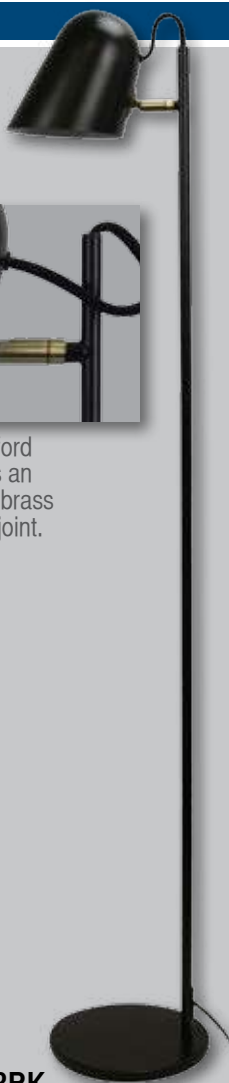

The Oxford features an antique brass flexible joint.

SL98783BK

Oxford Floor Lamp

H1340 BD220 SD130

E27 42w

NEW

OL98868BK

Everton Desk Lamp