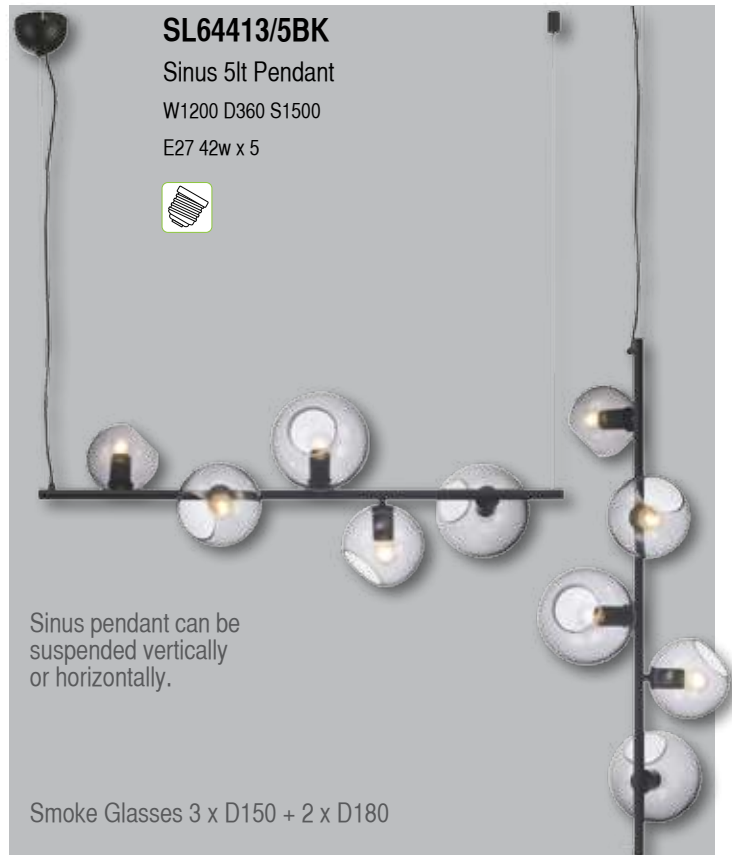

W1200 D360 S1500

E27 42w x 5

Sinus pendant can be suspended vertically or horizontally.

Smoke Glasses 3 x D150 + 2 x D180

PENDANTS

The fittings on this page are energy saving LED ready.

OL64130WH

Phase 30
D300 S2000
E27 60w