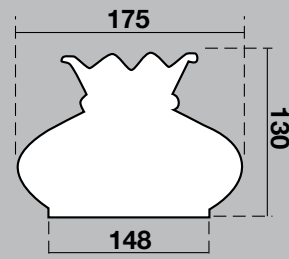

Spanish GLASS

101

102

Hand finished glassware from Spain. Patterns and finish may vary slightly from shipment to shipment.

Dimensions are approximate, as small variations occur in handmade glassware.

300

301

500

501

502

901

1400

1401

NAP-00

1600

1607