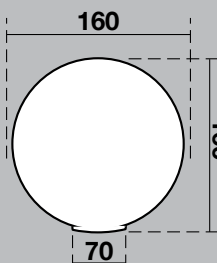

Spanish GLASS

101

102

Hand finished glassware from Spain. Patterns and finish may vary slightly from shipment to shipment.

Dimensions are approximate, as small variations occur in handmade glassware.

300

301

500

501

502

901

1400

1401

NAP-00

1600

1607