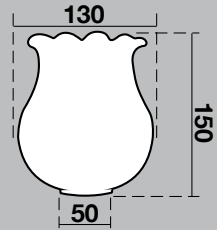

Hand finished glassware from Spain. Patterns and finish may vary slightly from shipment to shipment.

Dimensions are approximate, as small variations occur in handmade glassware.

300

301

500

501

502

901