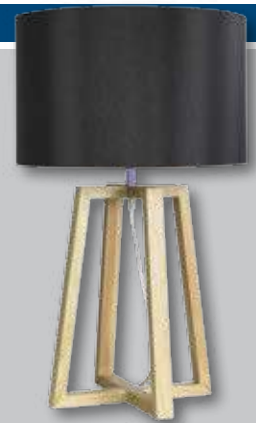

Shade T275 B350 H240

(Base & shade available separately)

OL93511

Malmo Base

H450 W300

E27 60w

OL93511+OL91904

Malmo Base + Satin Black Shade