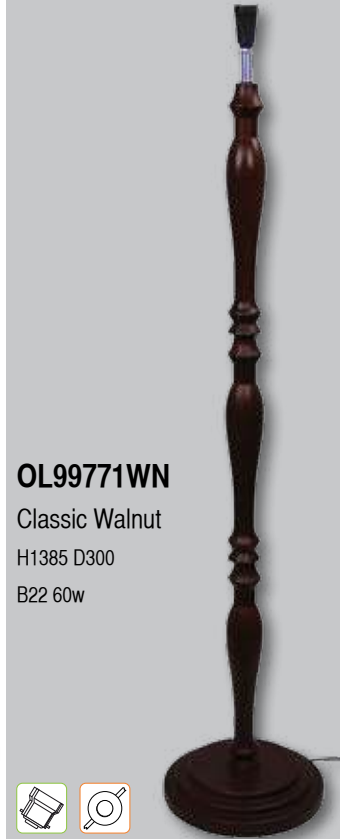

floor LAMP bases

NEW

OL99771NAT

Classic Natural

H1385 D300

B22 60w

OL99771WN

Classic Walnut