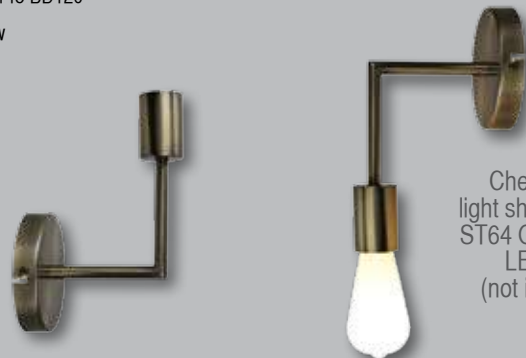

SL64401AB

Chelsea Wall Light
H235 P145 BD120
E27 42w

NEW

Chelsea wall light shown with ST64 Opal Matt LED globe. (not included)