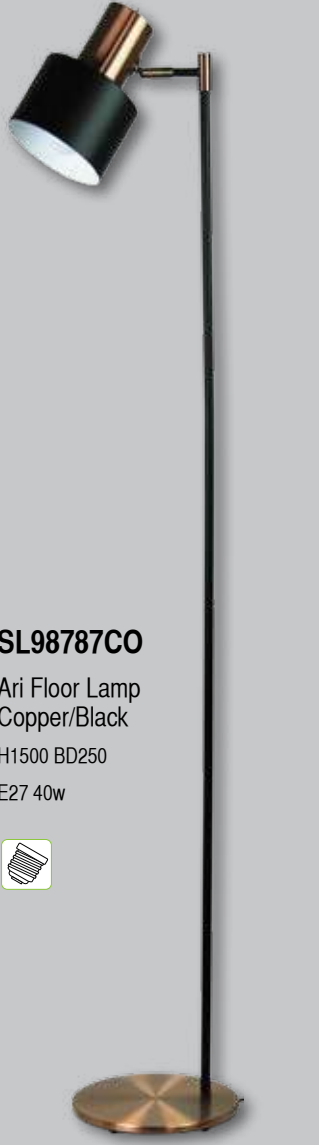

The Ari features switch on the head.
(Table Lamp Head L180 D120
Floor Lamp Head L220 D150)

Natural
timber arm

SL98781ORB

Perno Table Lamp
Oil Rubbed Bronze
H530 P420 SD150
E27 60w

NEW

SL98787BC

Ari Floor Lamp
Br.Chrome/Black
H1500 BD250
E27 40w