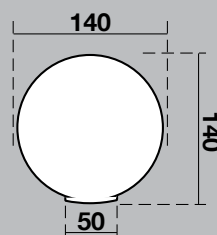

Hand finished glassware from Spain. Patterns and finish may vary slightly from shipment to shipment.

Dimensions are approximate, as small variations occur in handmade glassware.

300

301

500

501

502

901