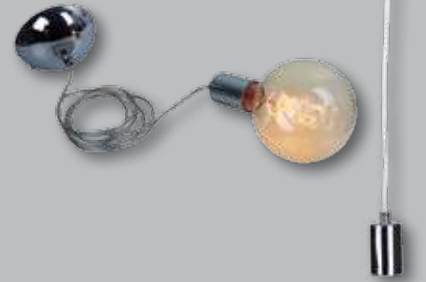

OL69281CH

Pop Suspension
L2000 D115
E27 60w

Clear cord.