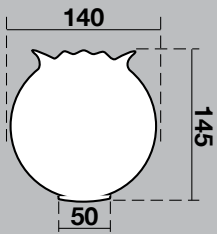

Spanish GLASS

101