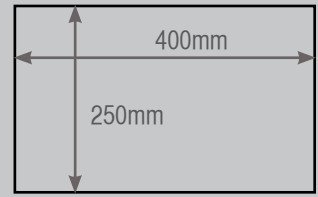

OL99771NAT
Classic Natural Base
with
OL91885
17" Black Satin
Shade

These shades have an E27 shade ring and are supplied with a B22 shade adapter ring, allowing them to be fitted onto both E27 & B22 lamp holders.

OLA16/SHADE