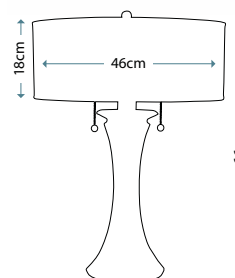

MANHATTAN

SF/MANHATTAN

Zinc cast table lamp with Polished Nickel finish, including Black Opaque/ Silver foil shade.

Max. Wattage: 2 x 60W E27

Shades are included