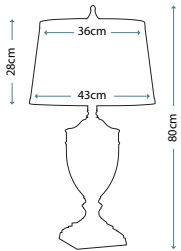

Max. Wattage: 1 x 60W E27

DENNISON PN

QZ/DENNISON PN

Glass and metal table lamp in Polished Nickel finish, including Tan hardback fabric shade with double trim.

Max. Wattage: 1 x 100W E27

DENNISON PB

QZ/DENNISON PB