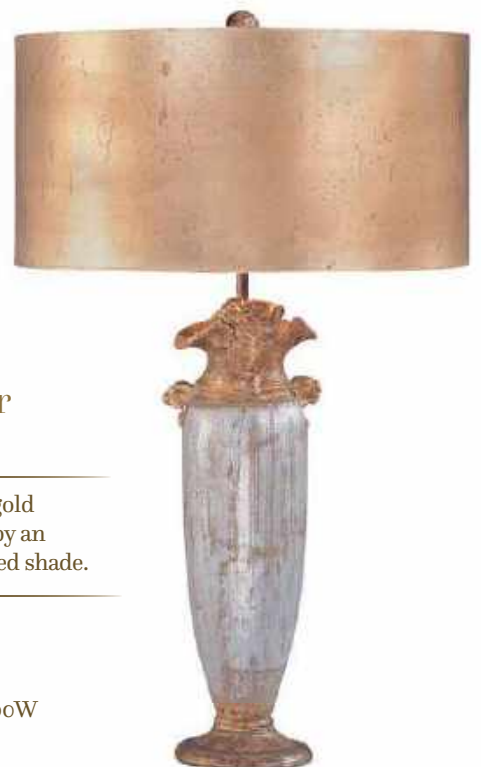

Bienville Silver

FB/BIENVILLE/TL

Table lamp featuring a gold and silver body, topped by an oversized cylindrical gilded shade.

Height: 762mm
Width: 457mm
Depth: 457mm
Max. Wattage: 1 x E27 100W
© 2007 Benjamin Burts