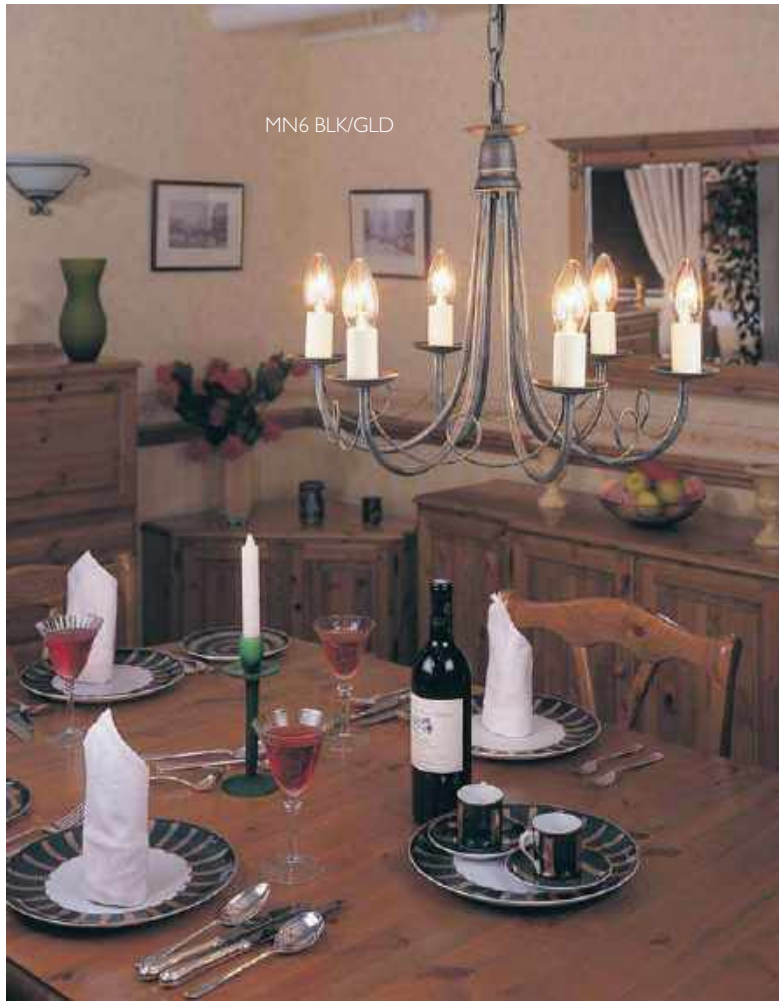

An elegant range of compact Gothic fittings designed especially for lower ceilings. With its pleasing looped drapes, easy conversion to semi-flush, as well as its ability to accept optional glass, this range is as versatile as it is attractive. Available in Black, Black/Gold and Ivory/Gold finishes.

MN6 BLK/GLD