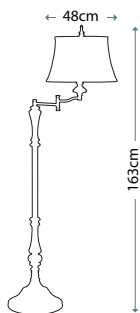

GIBSON SWFL

FE/GIBSON SWFL

Cambridge Crackle floor lamp including Desert Linen fabric shade.

Max. Wattage: 1 x 60W E27