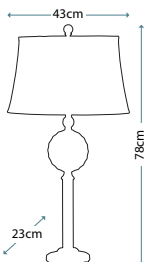

DAVIDSON TL
FE/DAVIDSON TL

Firenze gold/silver leaf patina table lamp including Mocha Shantung linen shade.

Max. Wattage: 1 x 60W E27