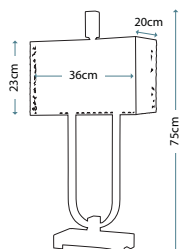

CONFETTI DESK LAMP

QZ/CONFETTI/TL

Desk lamp in Old Silver finish, including metal outer shade and off-white linen inner shade.

Max. Wattage: 2 x 60W E27