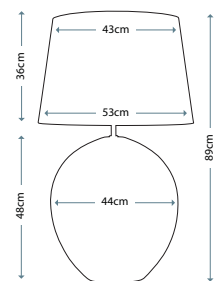

OLHAR
Olhar White & Graphite Lamp
Lamp Base
LUI/OLHAR
Lamp Shade
Silver 53cm Tapered Shade
LUI/LS1112
Max. Wattage: 1 x 60W E27