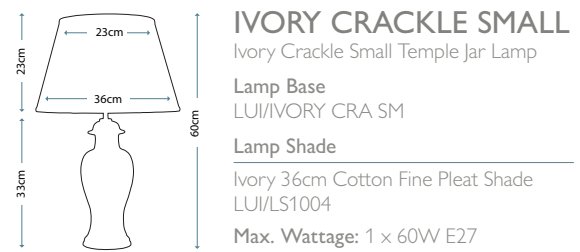

Ivory 30cm Cotton Fine Pleat Shade
LUI/LS1052

Max. Wattage: 1 x 60W E27

Order lampshades seperately

MORRIS LARGE
Morris Large Gold/Black Lamp
Lamp Base
LUI/MORRIS LARGE
Lamp Shade
Gold 46cm Chiffon Shade
LUI/LS1033
Max. Wattage: 1 x 60W E27