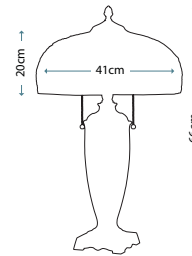

LYNCH
QZ/LYNCH/TL

Table lamp in Bronze finish, including Tiffany glass shade with 371 pieces.

Max. Wattage: 2 x 60W E27