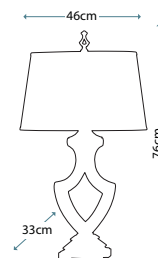

WESTWOOD TLB
FE/WESTWOOD TL B

Weathered Black table lamp including Toasted Wheat linen on styrene hardback shade.

Max. Wattage: 1 x 60W E27