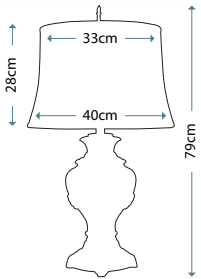

DETROIT
SF/DETROIT

Zinc cast table lamp with Roman Bronze finish, including Off-white silk Shantung shade.

Max. Wattage: 1 x 60W E27