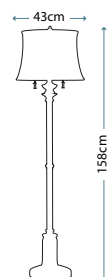

STATEROOM FL BB

FE/STATERM FL BB

Bali Brass floor lamp including White cotton linen shade.

Max. Wattage: 2 x 60W E27