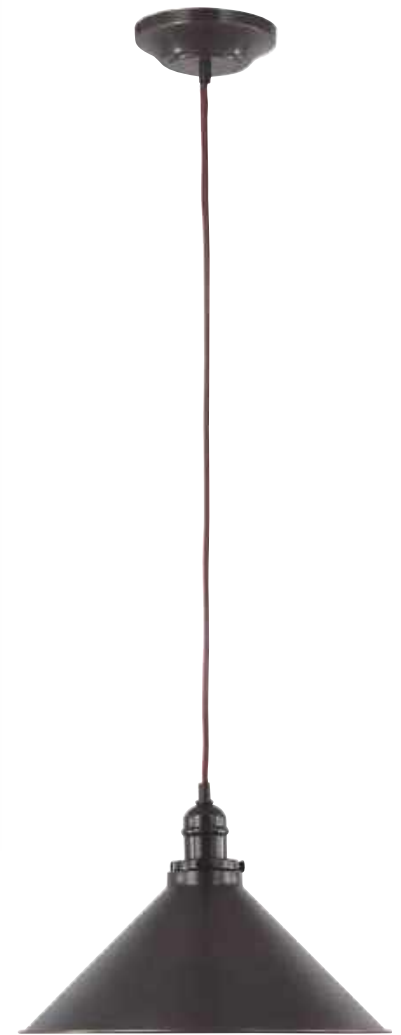

PV/SP OB

Code	Description	Height	Width	Min. Drop	Max. Drop	Projection	Finish	Max. Wattage
PV/P OB	1lt Rise & Fall Pendant	230mm	370mm	960mm	1800mm	-	Old Bronze	1 x 100W E27
PV/SP OB	Pendant	230mm	370mm	280mm	2000mm	-	Old Bronze	1 x 100W E27
PV/TL OB	Table Lamp	960mm	225mm	-	-	-	Old Bronze	1 x 60W E27
PV/FL OB	Floor Lamp	2040mm	340mm	-	-	-	Old Bronze	1 x 100W E27
PV1 OB	1lt Wall Light	275mm	210mm	-	-	340mm	Old Bronze	1 x 60W E27