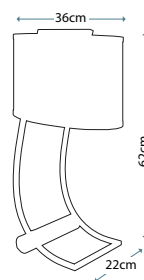

LEX BALI BRASS

FE/LEX TL BB

Bali Brass desk lamp including White cotton hard-backed fabric shade.

Max. Wattage: 1 x 60W E27