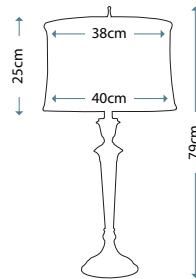

Max. Wattage: 2 x 60W E27

Shades are included

SYRACUSE BB

SF/SYRACUSE BB

Zinc cast table lamp with Burnished Brass finish, including Oyster silk sheen shade.

Max. Wattage: 1 x 60W E27

SYRACUSE AN

SF/SYRACUSE AN