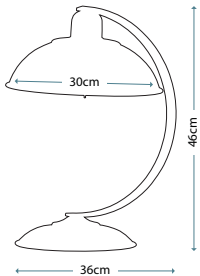

FRANKLIN GREEN

FRANKLIN GREEN

A retro bureau desk lamp finished in a Reed Green enamel paint with a Polished Chrome arch.

Max. Wattage: 1 x 60W E27