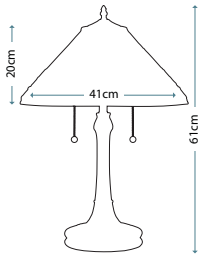

KING TABLE LAMP

QZ/KING/TL

Table lamp in Vintage Bronze finish, including Tiffany glass shade with 318 pieces.

Max. Wattage: 2 x 60W E27