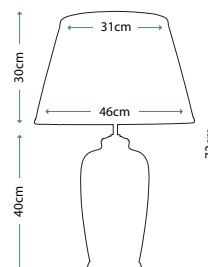

PEACOCK

Turquoise Peacock Lamp

Lamp Base

LUI/PEACOCK

Lamp Shade

Oyster 46cm Silk Box Pleat Shade
LUI/LS1038

Max. Wattage: 1 x 60W E27