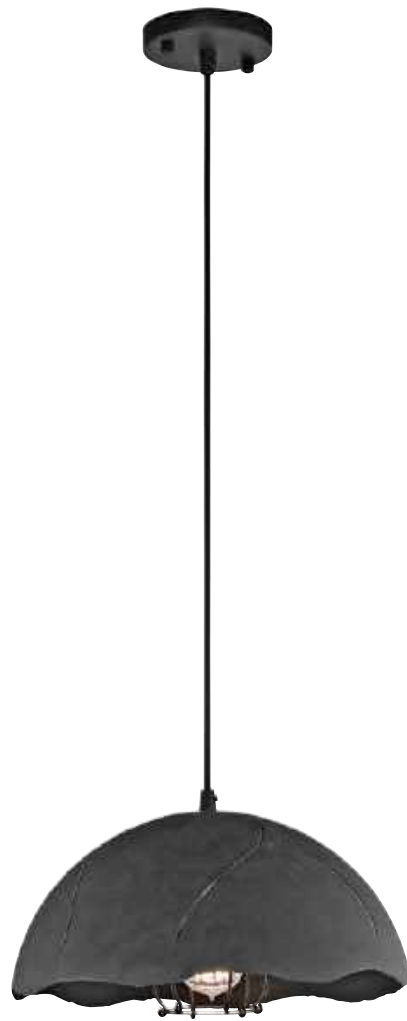

KL/FRACTURE/P/S