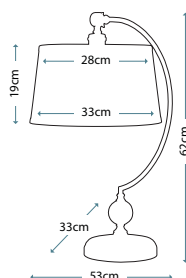

URBAN RENEWAL CAGE FLOOR LAMP

FE/URBANRWL/FL1

Dark Antique Brass floor lamp including Dark Antique Brass metal cage.

Max. Wattage: 1 x 60W E27

URBAN RENEWAL CAGE TABLE LAMP

FE/URBANRWL/TL1

Dark Antique Brass table lamp including Dark Antique Brass metal cage.

Max. Wattage: 1 x 60W E27

QUOIZEL

PARLIAMENT TABLE LAMP

QZ/PARLIAMENT/TL

Dark Bronze table lamp with Antique Brass accents. Adjustable head for directional task light.

Max. Wattage: 1 x 60W E27

QUOIZEL

JENKINS TABLE LAMP

QZ/JENKINS/TL PN

Table lamp in Polished Nickel finish, including Cream linen hardback shade.

Max. Wattage: 1 x 100W E27

Shades are included