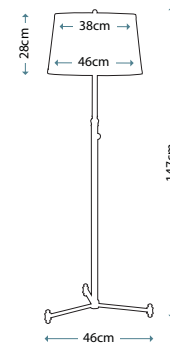

Floor lamp in Aged Brass finish, including Hardback Geneva White shade.

Max. Wattage: 3 x 75W E27

**WHITNEY
TABLE LAMP**
QZ/WHITNEY/TL