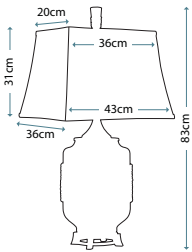

Max. Wattage: 2 x 60W E27

KYLE

QZ/KYLE/TL

Two light table lamp in Imperial Bronze finish, including Butterscotch Onyx shades.

Max. Wattage: 2 x 100W E27

Shades are included

RIGGING

QZ/RIGGING