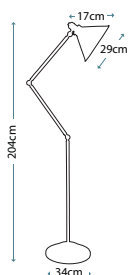

PROVENCE

PV/FL PN

Using a blend of brass and steel components, this floor lamp has a Polished Nickel finish.

Max. Wattage: 1 x 60W E27

PROVENCE

PV/FL OB

Using a blend of brass and steel components this floor lamp has an Old Brass finish.

Max. Wattage: 1 x 60W E27

PROVENCE

PV/FL AB

Using a blend of brass and steel components this floor lamp has an Aged Brass finish.

Max. Wattage: 1 x 60W E27