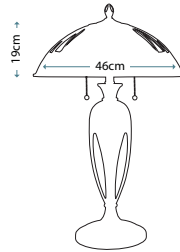

**ALAHAMBRE
TABLE LAMP**
QZ/ALAHAMBRE/TL

Table lamp in Burnt Cinamon finish, including Tiffany glass shade with 96 pieces. (See pendant on p345.)

Max. Wattage: 2 x 60W E27