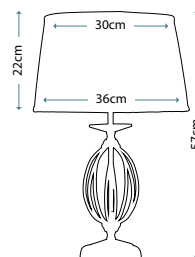

Table Lamp featuring a hand forged steel scroll that is finished in Polished Brass. It is topped and tailed with beautiful cut glass sconces and includes an Ivory 36cm cotton Empire shade.

Max. Wattage: 1 x 60W E27