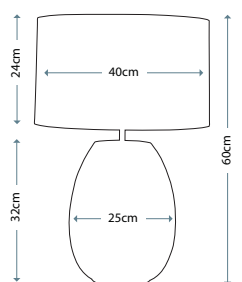

SEYCHELLES

Off White Textured Lamp with Blue and Sand decoration

Lamp Base

LUI/SEYCHELLES

Lamp Shade

Cream 40cm Cylinder Shade LUI/LS1026

Max. Wattage: 1 x 60W E27