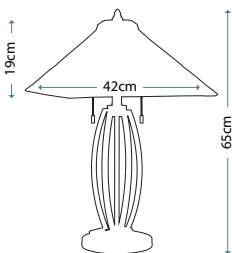

RUBY
QZ/RUBY/TL

Table lamp in Vintage Black finish, including Tiffany glass shade with 312 pieces.

Max. Wattage: 2 x 60W E27