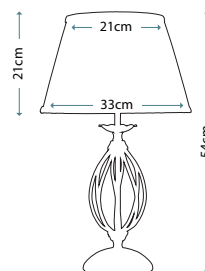

ARTISAN BLK
ART/TL BLK

Table Lamp featuring a hand forged steel scroll that is finished in Black and includes an Ivory 36cm cotton Empire shade.

Max. Wattage: 1 x 60W E27