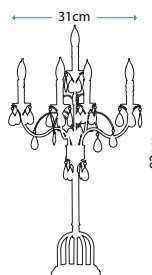

ANORA TL
FE/ANORA TL

Palladio/Dark Walnut candelabra style table lamp, featuring hand polished crystals.

Max. Wattage: 5 x 40W E14