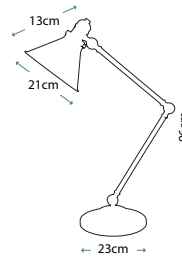

PROVENCE

PV/TL AB

Using a blend of brass and steel components this table lamp has an Aged Brass finish.

Max. Wattage: 1 x 60W E27