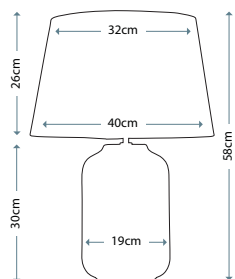

MUSE TURQUOISE

Muse Turquoise Lamp with Grey Shade

Lamp Base

LUI/MUSE TURQSE

Lamp Shade

Gunmetal 40cm Shade with Silver Lining
LUI/LS1125

Max. Wattage: 1 x 60W E27