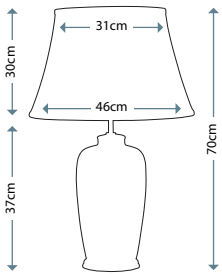

BLUE TRAD WILLOW

Blue Traditional Willow Pattern Lamp

Lamp Base

LUI/BLUE TRAD WP

Lamp Shade

White 46cm Empire Shade
LUI/LS1039

Max. Wattage: 1 x 60W E27