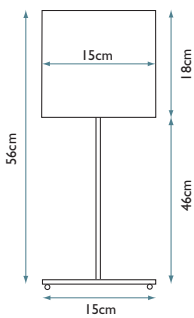

BUBBLE TL

Bubble Table Lamp

Lamp Base

HQ/BUBBLE TL

Lamp Shade Option A

15cm Drum - Precious Cream
HQ/DR15 CREAMPR8

Lamp Shade Option B

15cm Drum - Manhattan Pewter 2134
HQ/DR15-2134

Max. Wattage: 1 x 40W E14