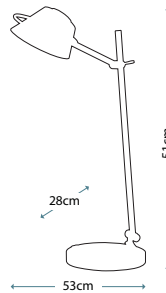

**SPENCER
FLOOR LAMP**
QZ/SPENCER/FL WT

LED Floor Lamp in Western Bronze finish.

Max. Wattage: 7W LED (lamps included)

**SPENCER
FLOOR LAMP**
QZ/SPENCER/FL BN

LED Floor Lamp in Brushed Nickel with semi gloss finish.

Max. Wattage: 7W LED (lamps included)

VIVID COLLECTION

Lighting has evolved to include designs that are not only beautiful but energy-efficient as well. Proper illumination is key and the LED bulb is perfect for providing bright light when you need it. If you prefer a more ambient glow, there is an adjustable dimmer knob on the base.

SPENCER TABLE LAMP
QZ/SPENCER/TL WT

LED Desk Lamp in Western Bronze finish.

Max. Wattage: 7W LED (lamps included)

SPENCER TABLE LAMP
QZ/SPENCER/TL BN

LED Desk Lamp in Brushed Nickel with semi gloss finish.

Max. Wattage: 7W LED (lamps included)