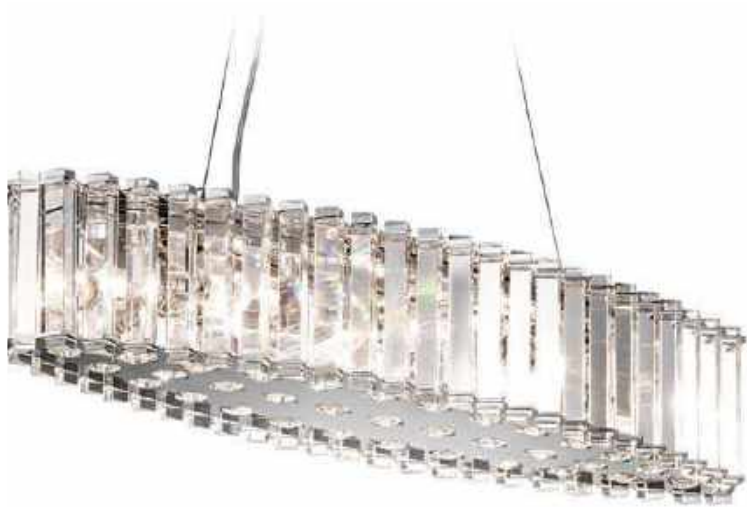

*1 Supplied with 1 x 150mm, 1 x 300mm & 1 x 460mm rods. *2 Supplied with 3 x 300mm & 1 x 150mm rods.

HK/GEMMA2/B SL

HK/GEMMA2/A SL

HK/GEMMA/F SL

HK/GEMMA/P/A SL

HK/GEMMA/P/C SL

Code	Description	Height	Width	Min. Drop	Max. Drop	Projection	Finish	Max Wattage
HK/GEMMA2/B SL	2lt Wall Light	648mm	203mm	-	-	140mm	Silver Leaf	2 x 60W E14
HK/GEMMA2/A SL	2lt Wall Light	279mm	311mm	-	-	133mm	Silver Leaf	2 x 60W E14
HK/GEMMA/F SL	Flush Mount	235mm	419mm	-	-	-	Silver Leaf	3 x 100W E27
HK/GEMMA/P/A SL	Mini Pendant	298mm	260mm	521mm	1416 ^{*1}	-	Silver Leaf	1 x 100W E27
HK/GEMMA/P/B SL	Pendant	400mm	406mm	622mm	1543mm ^{*2}	-	Silver Leaf	3 x 60W E14
HK/GEMMA/P/C SL	Pendant	400mm	540mm	622mm	1543mm ^{*2}	-	Silver Leaf	3 x 100W E27

^{*1} Supplied with 1 x 150mm, 1 x 300mm & 1 x 460mm rods. ^{*2} Supplied with 3 x 300mm & 1 x 150mm rods.

The Crystal Skye collection features triangular crystal prisms that rest inside Chrome details and stand ready to reflect light in a hundred different ways. Rounded crystals on the bottom reflect the inner light.