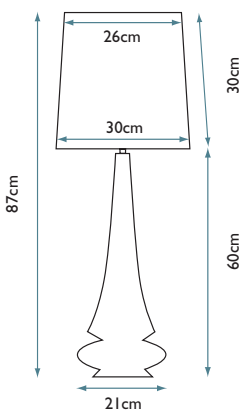

SPIN GREY

Spin Grey Table Lamp

Lamp Base

HQ/SPIN GREY

Lamp Shade

30cm Tapered Drum - Manhattan Pewter 2134
HQ/TD30-2134

Max. Wattage: 1 x 60W E27