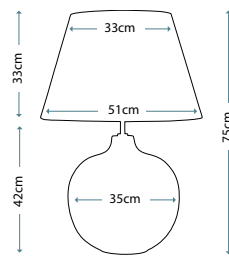

OTTOMAN
Ottoman Bronze Metallic Lamp
Lamp Base
LUI/OTTOMAN
Lamp Shade
Brown 51cm Empire Shade with
Gold Card Lining – LUI/LS1020
Max. Wattage: 1 x 60W E27