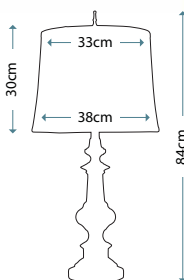

Max. Wattage: 1 x 60W E27

HAMPTON

SF/HAMPTON

Zinc cast table lamp with Milano Silver finish, including Off-white silk Shantung shade.

Max. Wattage: 1 x 60W E27

WASHINGTON AB

SF/WASHINGTON AB

Zinc cast table lamp with Antique Brass finish, including Ivory Shadow shade.