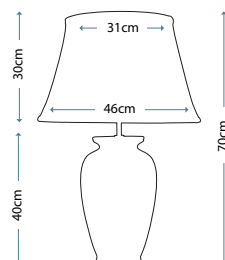

ROSE

Rose Floral Lamp

Lamp Base

LUI/ROSE

Lamp Shade

Off White 46cm Silk Empire Shade
LUI/LS1081

Max. Wattage: 1 x 60W E27