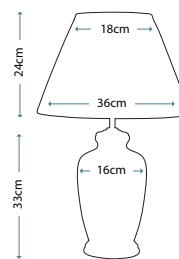

SILVER THISTLE

Silver Thistle Lamp

Lamp Base

LUI/SIL THISTLE

Lamp Shade

Silver 36cm Chiffon Empire Shade
LUI/LS1044

Max. Wattage: 1 x 60W E27