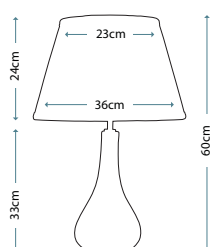

TEAL LEAVES

Teal Leaves Lamp

Lamp Base

LUI/TEAL LEAVES

Lamp Shade

Oyster 36cm Cotton Box Pleat Shade
LUI/LS1059 (13cm shade carrier)

Max. Wattage: 1 x 60W E27

Order lampshades seperately