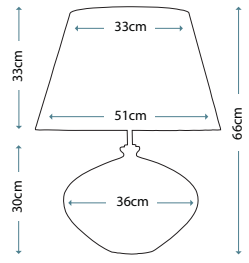

RIBBED PUMPKIN

Ribbed Pumpkin Lamp

Lamp Base

LUI/RIB PUMPKIN

Lamp Shade

Oyster 51cm Empire Shade
LUI/LS1127

Max. Wattage: 1 x 60W E27