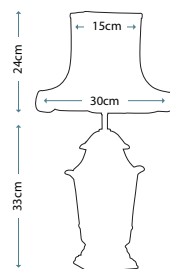

CHILDREN

Painted Children Temple Jar Lamp

Lamp Base

LUI/CHILDREN

Lamp Shade

Antique Gold 30cm Silk Pagoda Shade
LUI/LS1036

Max. Wattage: 1 x 60W E27