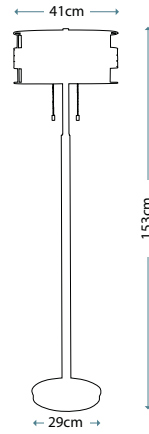

LAGUNA FL

QZ/LAGUNA/FL/A

Floor lamp with Renaissance Copper finish, including mica and mosaic tile cylinder shade.

Max. Wattage: 2 x 60W E27