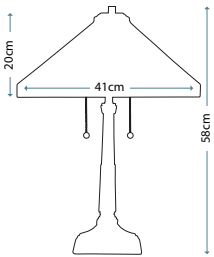

STEPHEN
QZ/STEPHEN/TL

Table lamp in Vintage Bronze finish, including Tiffany glass shade with 248 pieces. (See Stephen family on p340)

Max. Wattage: 2 x 60W E27