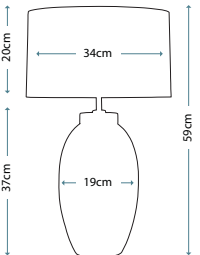

VICTOR SMALL

Victor Brown Small Lamp

LUI/VICTOR SM BR

Victor Cream Small Lamp

LUI/VICTOR SM CR

Lamp Shades

Cream 34cm Cylinder Shade - LUI/LS1030
Brown 34cm Cylinder Shade - LUI/LS1031

Max. Wattage: 1 x 60W E27

Order lampshades seperately