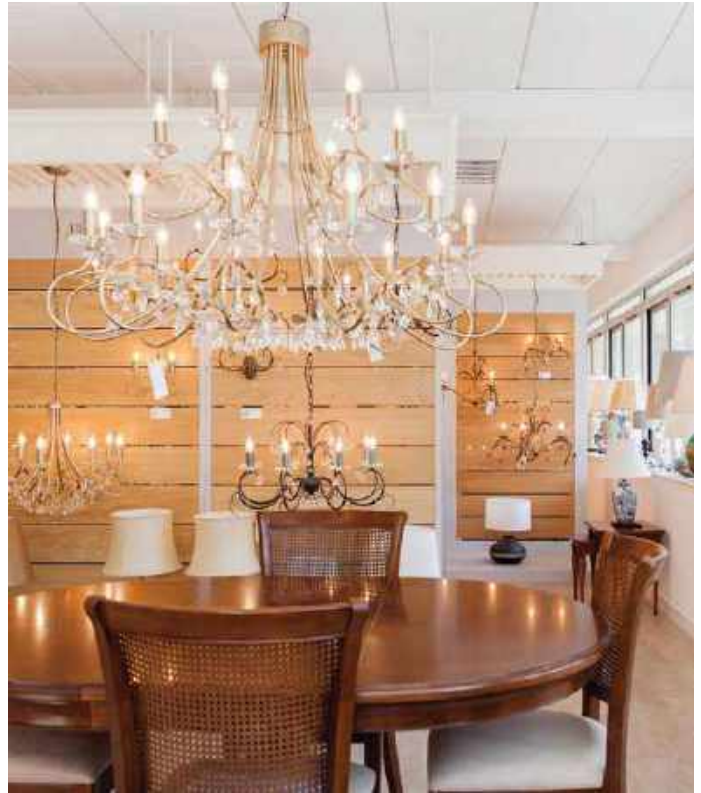

We regularly welcome visitors from around the world to our UK headquarters and showroom. Visits can include an Elstead factory tour and when requested, staff training days too.

- 915m² trade showroom
- Over 2,000 decorative interior & exterior lighting models on display
- Under an hour's drive from London
- Regular trains from London Waterloo
- Easy access from London Heathrow & London Gatwick airports