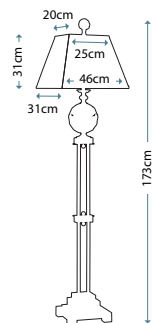

PALMETTA TABLE LAMP
QZ/PALMETTA/TL

Table lamp in Silver and Black finishes with Antique Ivory leaf ornament, including White square linen shade with trim.

Max. Wattage: 1 x 100W E27

PALMETTA FLOOR LAMP
QZ/PALMETTA/FL