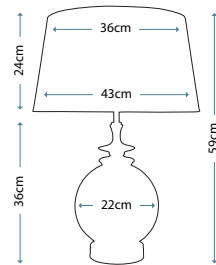

CLARA

Clara Cream Orb Lamp

Lamp Base

LUI/CLARA

Lamp Shade

Brown 43cm Shade with Gold Lining
LUI/LS1018

Max. Wattage: 1 x 60W E27