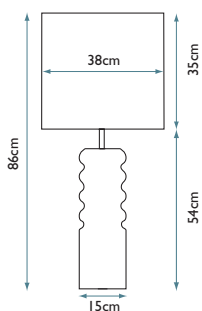

CONTOUR WHITE

Contour White Table Lamp

Lamp Base

HQ/CONTOUR WHT

Lamp Shade Option A

38cm Cylinder - Marine

HQ/CY38 MARINET9

Lamp Shade Option B

38cm Cylinder - Saigon Tango

HQ/CY38 TANGOSG2

Max. Wattage: 1 x 60W E27

CONTOUR LIME

Contour Lime Table Lamp

Lamp Base

HQ/CONTOUR LIME

Lamp Shade Option C

38cm Cylinder - Ivy

HQ/CY38 IVYT7

Lamp Shade Option D

38cm Cylinder - Chic Ebony

HQ/CY38 EBONY

Max. Wattage: 1 x 60W E27

Order lampshades seperately