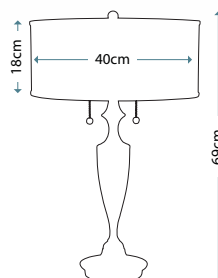

Max. Wattage: 1 x 60W E27

GATSBY AN

SF/GATSBY AN

Zinc cast table lamp with Antique Nickel finish, including Global White shade.

Max. Wattage: 2 x 60W E27

GATSBY BB

SF/GATSBY BB

Zinc cast table lamp with Burnished Brass finish, including Off-white Camelot shade.