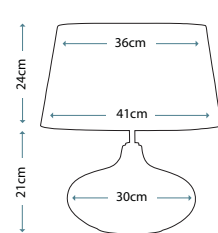

COLORADO SMALL

Colorado Small Lamp

Lamp Base

LUI/COLORADO SM

Lamp Shade

Oyster 41cm Tapered Cylinder Shade
LUI/LS1126

Max. Wattage: 1 x 60W E27