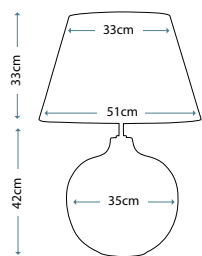

LAGUNA LARGE

Laguna Large Lamp

Lamp Base

LUI/LAGUNA LARGE

Lamp Shade

Oyster 51cm Empire Shade
LUI/LS1127

Max. Wattage: 1 x 60W E27