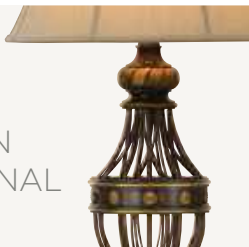

AMERICAN TRADITIONAL

p391-406

Original designs by Feiss and Quoizel, who are renowned for their detailed classic products and transitional styles. Manufactured using wood, glass, metal, stone and resin with hand painted and plated finishes.