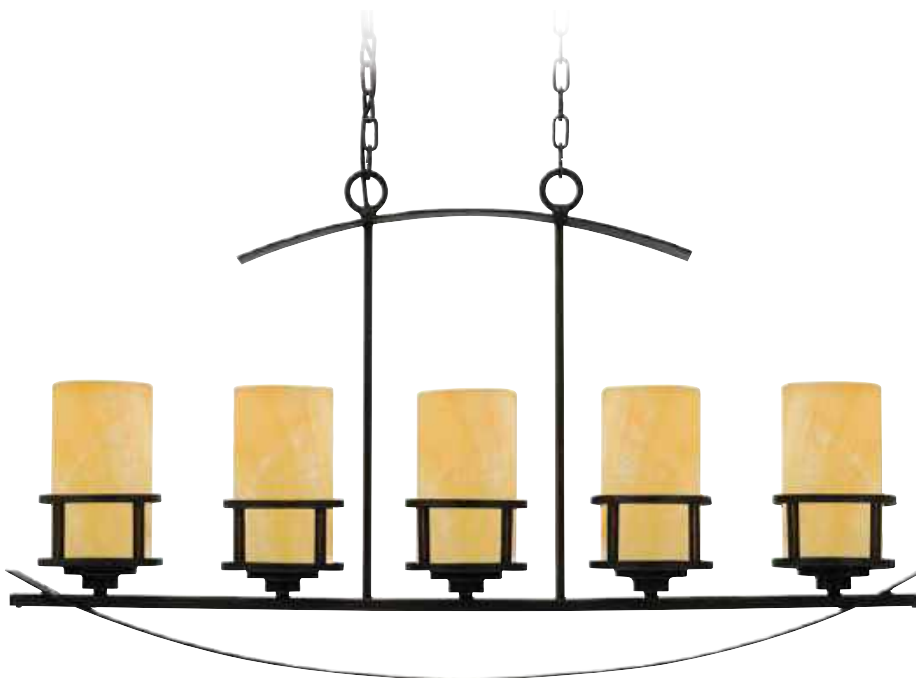

QZ/KYLE5/ISLE