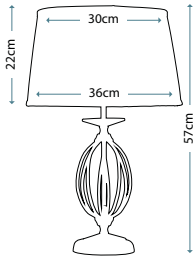

AEGEAN

AG/TL AB

Table Lamp featuring a hand forged steel scroll that is finished in Aged Brass. It is topped and tailed with beautiful cut glass sconces and includes an Ivory 36cm cotton Empire shade.

Max. Wattage: 1 x 60W E27