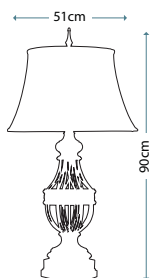

Max. Wattage: 1 x 100W E27

MONTEVERDE

QZ/MONTEVERDE

Ceramic green table lamp with metal accents in Aged Brass finish, including Caramel crushed silken softback shade.

Max. Wattage: 1 x 100W E27

AUGUSTINE

FE/AUGUSTINE TL