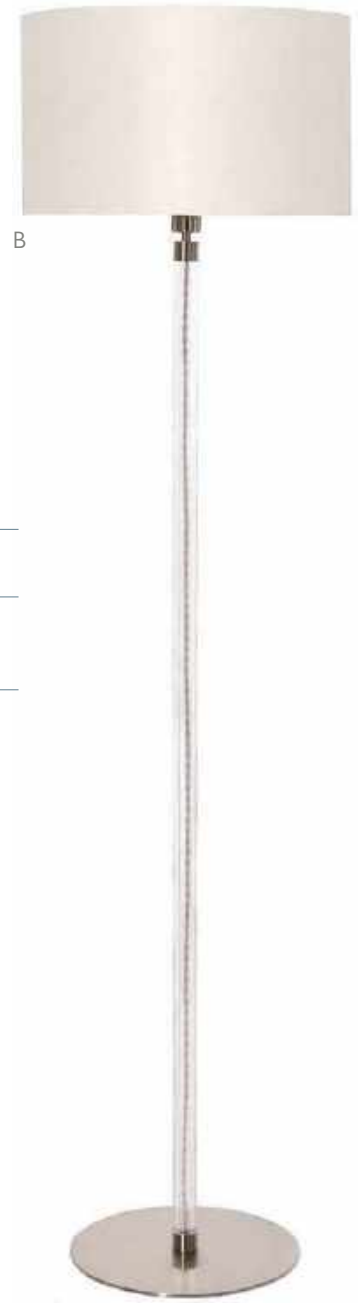

FLOW FL

Flow Floor Lamp

Lamp Base

HQ/FLOW FL

Lamp Shade Option A

40cm Cylinder - Chic Ebony
HQ/CY40 EBONY

Lamp Shade Option B

40cm Cylinder - Precious Cream
HQ/CY40 CREAMPR8

Max. Wattage: 1 x 60W E27