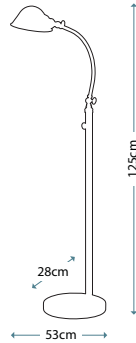

Max. Wattage: 7W LED (lamps included)

**THOMPSON
FLOOR LAMP**

QZ/THOMPSON/FLBN

LED Floor Lamp in Brushed Nickel with semi gloss finish.

Max. Wattage: 7W LED (lamps included)

**THOMPSON
FLOOR LAMP**

QZ/THOMPSON/FLAB