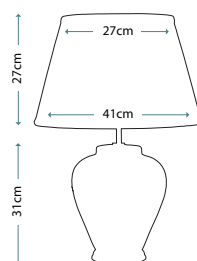

ARUM LILY
Arum Lily Lamp
Lamp Base
LUI/ARUM LILY
Lamp Shade
Oyster 41cm Cotton Box Pleat Shade
LUI/LS1040
Max. Wattage: 1 x 60W E27