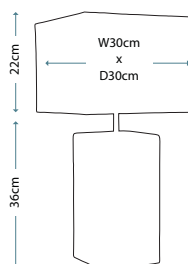

ALBA CREAM
Alba Cream/Grey Lamp
Lamp Base
LUI/ALBA CREAM
Lamp Shade
Stone 30cm Suedette Cube Shade LUI/LS1016
Max. Wattage: 1 x 60W E27

Order lampshades seperately