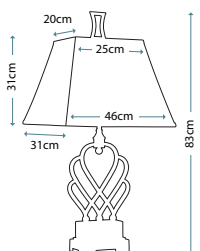

TRIHEART TABLE LAMP

QZ/TRIHEART/TLA

Table lamp in Antique Brass finish with a black base, including Tan rectangle linen shade with trim.

Max. Wattage: 1 x 100W E27