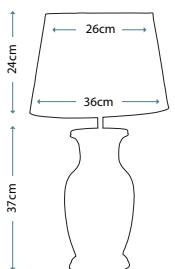

FORGET-ME-NOT

Forget-Me-Not Blue Flowers Lamp

Lamp Base

LUI/FORGET-ME

Lamp Shade

Off White 36cm Oval Shade
LUI/LS1086

Max. Wattage: 1 x 60W E27