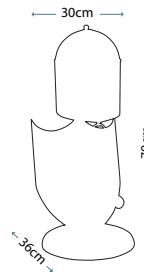

CRUSADER
CRUSADER/TL BBRZ

Steel Table Lamp hand crafted to a design influenced from historic days gone by. It is finished in a Burnished Bronze patina and is sure to be a conversation piece wherever it is placed.

Max. Wattage: 11W GX53 (lamp included)