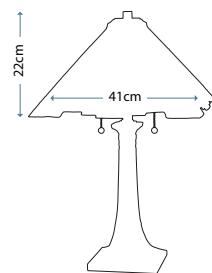

**INGLENOOK
TABLE LAMP**
QZ/INGLENOOK/TL

Table lamp in Valiant Bronze finish, including Tiffany glass shade with 248 pieces. (See Inglelook family on p337-338.)

Max. Wattage: 2 x 60W E27

Shades are included