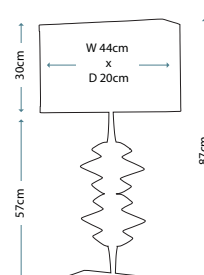

ALEXANDER
Alexander Black Lamp
Lamp Base
LUI/ALEXANDER
Lamp Shade
Off White 44cm Rectangular Shade
with Black Velvet Trim – LUI/LS1021
Max. Wattage: 1 x 60W E27

Order lampshades seperately