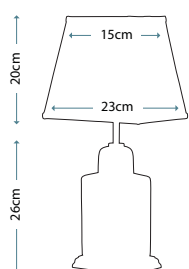

Columbus Tall Lamp

Lamp Base

LUI/COLUMBUS TAL

Lamp Shade

Turquoise 41cm Tapered Cylinder Shade
LUI/LS1107

Max. Wattage: 1 x 60W E27

GOLD FLOWER

Gold Flower Tea Caddy Lamp
LUI/GOLD FLOWER