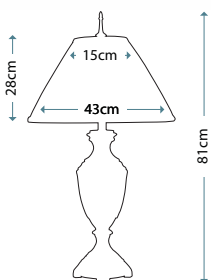

CINCINNATI

SF/CINCINNATI

Zinc cast table lamp with Burnished Brass finish, including Oyster silk shen box pleat shade.

Max. Wattage: 1 x 60W E27