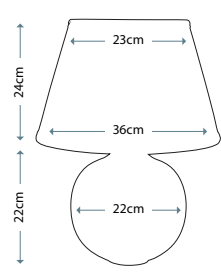

CANTELOUPE SMALL

Small Light Green Lamp

Lamp Base

LUI/CANTELOUPE S

Lamp Shade

Oyster 36cm Box Pleat Cotton Shade
LUI/LS1059 (13cm shade carrier)

Max. Wattage: 1 x 60W E27