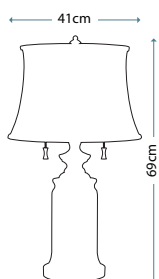

STATEROOM TL BB

FE/STATERM TL BB

Bali Brass table lamp including White cotton linen shade.

Max. Wattage: 2 x 60W E27