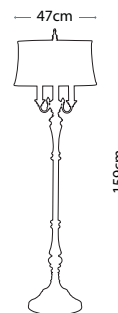

GIBSON FL

FE/GIBSON FL

Cambridge Crackle floor lamp including Desert Linen fabric shade.

Max. Wattage: 4 x 60W E27

Shades are included