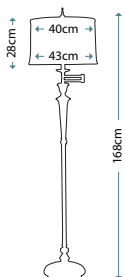

ARLINGTON AN
SF/ARLINGTON AN

Zinc cast swing arm floor lamp with Antique Nickel finish, including Off-white Camelot shade.

Max. Wattage: 1 x 60W E27