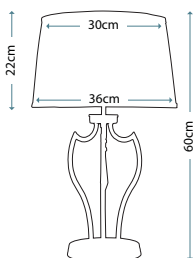

PIMLICO PN

PM/TL PN

Table Lamp featuring fine square steel tubing unusually curved on the edge, finished in Polished Nickel. It features a beautiful cut glass droplet and includes an Ivory 36cm cotton Empire shade.

Max. Wattage: 1 x 60W E27