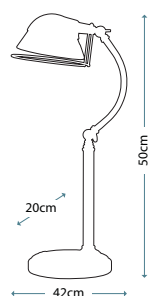

LED Desk Lamp in Imperial Bronze with antique gold highlights and semi gloss finish, including a Mica natural stone shade.

Max. Wattage: 7W LED
(lamps included)

**SOUTHWAY
TABLE LAMP**
QZ/SOUTHWAY/TL