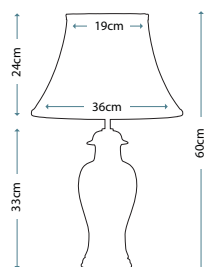

BIRD CRACKLE

Bird Crackle Temple Jar Lamp

Lamp Base

LUI/BIRD CRACKLE

Lamp Shade

Oyster 36cm Cotton Empire Shade
LUI/LS1054

Max. Wattage: 1 x 60W E27