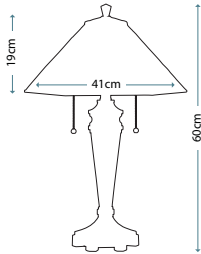

ARDEN
QZ/ARDEN/TL

Desk lamp in authentic Bronze Patina finish, including Tiffany glass shade with 192 pieces.

Max. Wattage: 2 x 60W E27