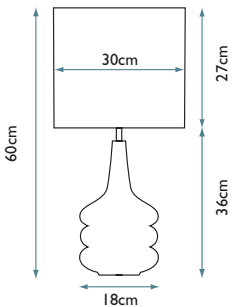

Lamp Base

HQ/SPIN WHITE

Lamp Shade

30cm Tapered Drum - Ivory
HQ/TD30 IVORYPC6

Max. Wattage: 1 x 60W E27

Order lampshades seperately

Images courtesy of Harlequin.

POP WHITE
Pop White Table Lamp