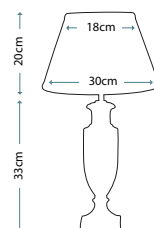

APHRODITE SMALL

Off White Small Lamp

Lamp Base

LUI/APHRODITE SM

Lamp Shade

Ivory 30cm Cotton Fine Pleat Shade
LUI/LS1052

Max. Wattage: 1 x 60W E27

Order lampshades seperately