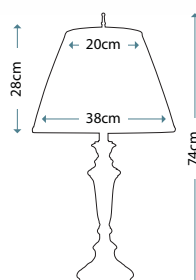

ROOSEVELT

SF/ROOSEVELT

Zinc cast table lamp with Burnished Brass finish, including Oyster silk sheen box pleat shade.

Max. Wattage: 1 x 60W E27