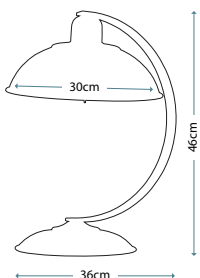

FRANKLIN CREAM

FRANKLIN CREAM

A retro bureau desk lamp finished in an Oyster White enamel paint with a Polished Chrome arch.

Max. Wattage: 1 x 60W E27