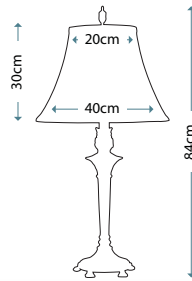

HAMPTON

SF/HAMPTON

Zinc cast table lamp with Milano Silver finish, including Off-white silk Shantung shade.

Max. Wattage: 1 x 60W E27