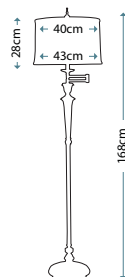

ARLINGTON BB
SF/ARLINGTON BB

Zinc cast swing arm floor lamp with Burnished Brass finish, including Off-white Camelot shade.

Max. Wattage: 1 x 60W E27