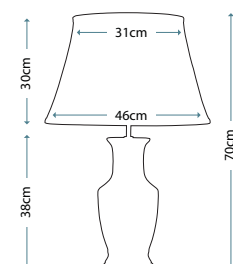

Lamp Shade

Ivory 36cm Cotton Empire Shade
LUI/LS1010

Max. Wattage: 1 x 60W E27

BLUE HEXAGON VASE

Blue & White Hexagon Vase Lamp

Lamp Base

LUI/BLUE HEX

Lamp Shade