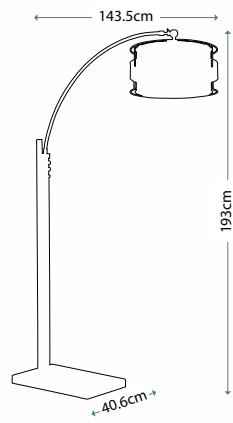

LAGUNA FL

QZ/LAGUNA/FL/B

Floor lamp with Renaissance Copper finish, including mica and mosaic tile cylinder shade.

Max. Wattage: 1 x 60W E27

LAGUNA FL

QZ/LAGUNA/FL/A

Floor lamp with Renaissance Copper finish, including mica and mosaic tile cylinder shade.

Max. Wattage: 2 x 60W E27

LAGUNA TL

QZ/LAGUNA/TL

Table lamp with Renaissance Copper finish, including mica and mosaic tile cylinder shade.

Max. Wattage: 2 x 60W E27