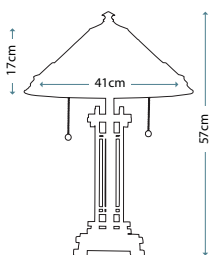

CHASTAIN
QZ/CHASTAIN/TL

Desk lamp in Vintage Bronze finish, including Tiffany glass shade with 140 pieces. (See pendant on p344.)

Max. Wattage: 2 x 60W E27