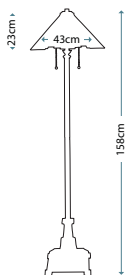

**INGLENOOK
FLOOR LAMP**
QZ/INGLENOOK/FL

Floor lamp in Valiant Bronze finish, including Tiffany glass shade with 260 pieces. (See Inglelook family on p337-338.)

Max. Wattage: 2 x 60W E27