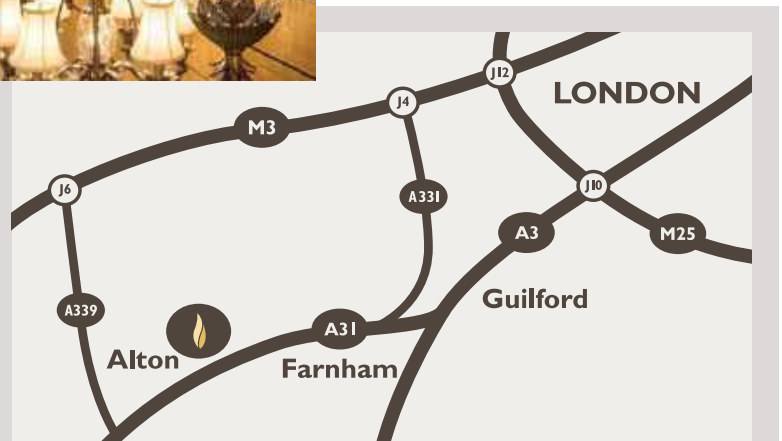

We regularly welcome visitors from around the world to our UK headquarters and showroom. Visits can include an Elstead factory tour and when requested, staff training days too.

- 915m² trade showroom
- Over 2,000 decorative interior & exterior lighting models on display
- Under an hour's drive from London
- Regular trains from London Waterloo
- Easy access from London Heathrow & London Gatwick airports