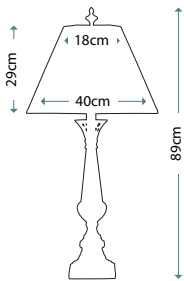

LAFAYETTE

SF/LAFAYETTE

Zinc cast table lamp with Amber Tortoise Shell finish, including Tan silk Shantung shade.

Max. Wattage: 1 x 60W E27