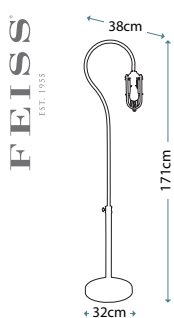

URBAN RENEWAL CAGE FLOOR LAMP

FE/URBANRWL/FL1

Dark Antique Brass floor lamp including Dark Antique Brass metal cage.

Max. Wattage: 1 x 60W E27