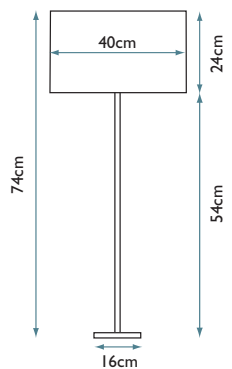

Order lampshades seperately