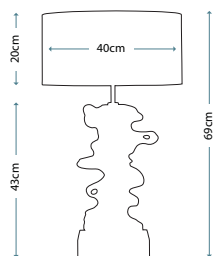

Libero Silver Leaf Lamp

Lamp Base

LUI/LIBERO SILV

Lamp Shade

Silver Striped 40cm Oval Shade
LUI/LS1111

Max. Wattage: 1 x 60W E27

LIBERO GOLD

Libero Gold Leaf Lamp