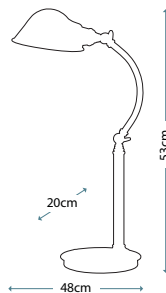

**THOMPSON
FLOOR LAMP**

QZ/THOMPSON/FLBN

LED Floor Lamp in Brushed Nickel with semi gloss finish.

Max. Wattage: 7W LED (lamps included)

**THOMPSON
FLOOR LAMP**

QZ/THOMPSON/FLAB

LED Floor Lamp in Aged Brass finish.

Max. Wattage: 7W LED (lamps included)

VIVID COLLECTION

Lighting has evolved to include designs that are not only beautiful but energy-efficient as well. Proper illumination is key and the LED bulb is perfect for providing bright light when you need it. If you prefer a more ambient glow, there is an adjustable dimmer knob on the base.

**THOMPSON
TABLE LAMP**

QZ/THOMPSON/TLBN

LED Desk Lamp in Brushed Nickel with semi gloss finish.

Max. Wattage: 7W LED (lamps included)

**THOMPSON
TABLE LAMP**

QZ/THOMPSON/TLAB

LED Desk Lamp in Aged Brass finish.

Max. Wattage: 7W LED (lamps included)