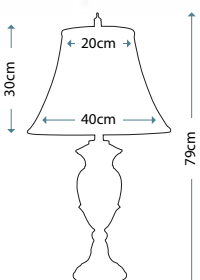

WALDORF

SF/WALDORF

Zinc cast table lamp with Burnished Brass finish, including Pearl Supreme satin shade.

Max. Wattage: 1 x 60W E27