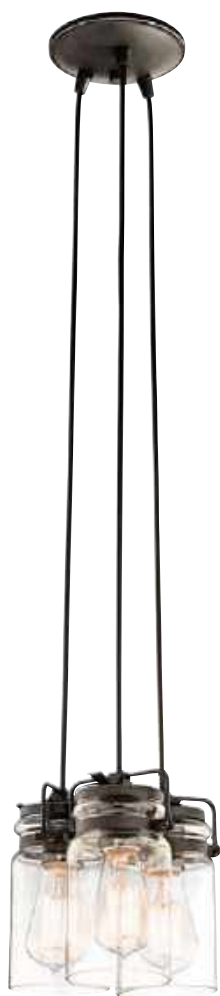

KL/BRINLEY3 OZ