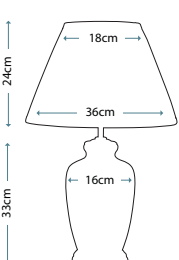

GOLD THISTLE

Gold Thistle Lamp

Lamp Base

LUI/GOLD THISTLE

Lamp Shade

Champagne 36cm Chiffon Empire Shade
LUI/LS1009

Max. Wattage: 1 x 60W E27