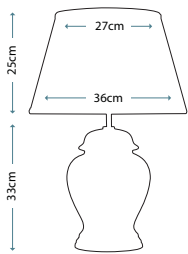

GREEN LEAVES

Green Leaves Temple Jar Lamp

Lamp Base

LUI/GREEN LEAVES

Lamp Shade

Ivory 36cm Cotton Fine Pleat Oval Shade
LUI/LS1046

Max. Wattage: 1 x 60W E27