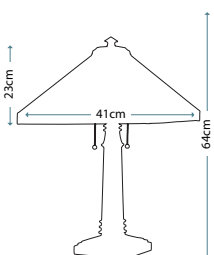

FINTON TABLE LAMP
QZ/FINTON/TL

Table lamp in Vintage Bronze finish, including Tiffany glass shade with 232 pieces.

Max. Wattage: 2 x 60W E27