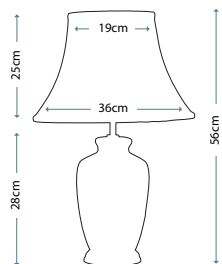

BLUE GINGER JAR

Blue & White Ginger Jar Lamp

Lamp Base

LUI/BLUE G JAR

Lamp Shade

Ivory 36cm Cotton Empire Shade
LUI/LS1010

Max. Wattage: 1 x 60W E27