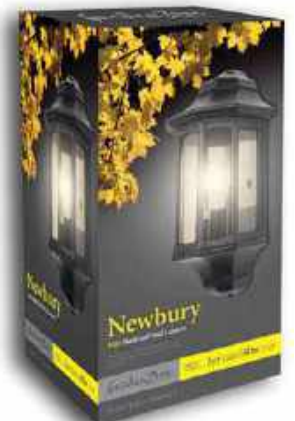

Product Code: GZH/NB7

Material/colour: Black

Dimensions: H: 330mm
W: 172mm P: 122mm

Light Source: 1 x 60W E27

IP Rating: IP44

HERITAGE RANGE

WINCHCOMBE
Pedestal Lantern

Product Code: GZH/WC3
Material/colour: Black/Silver
Dimensions: H: 370mm
W: 150mm
Light Source: 1 x 60W E27
IP Rating: IP44