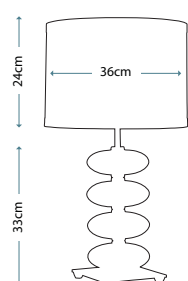

ONYX BLACK
Onyx Black Lamp
Lamp Base
LUI/ONYX BLACK
Lamp Shade
Off White 36cm Linen Shade with Black Velvet Trim – LUI/LS1003
Max. Wattage: 1 x 60W E27