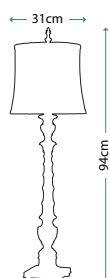

PARK RIDGE

FE/PARK RIDGE TL

Silver Leaf Sienna table lamp including Biscuit Shantung fabric shade.

Max. Wattage: 1 x 60W E27