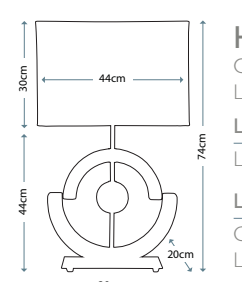

HORIZON

Off White Ceramic Lamp with Gold Lustre Ball

Lamp Base

LUI/HORIZON

Lamp Shade

Cream Rectangular Shade LUI/LS1074

Max. Wattage: 1 x 60W E14