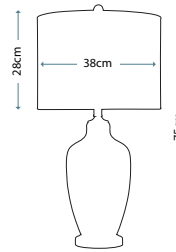

Mercury glass table lamp decorated with rope, including Slubbed Sand linen softback shade.

Max. Wattage: 1 x 100W E27

NICOLLS

QZ/NICOLLS

Mercury glass table lamp, including Beige fine grain linen hardback shade.