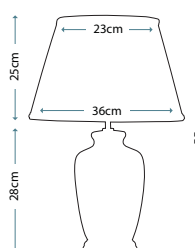

ETCHED BIRDS

Brown Etched Birds Lamp

Lamp Base

LUI/ETCHED BIRDS

Lamp Shade

Grey/Brown 36cm Round Box Pleat Shade
LUI/LS1119

Max. Wattage: 1 x 60W E27