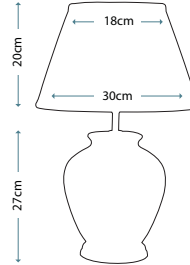

YELLOW FLOWERS

Yellow & Purple Flowers Lamp

Lamp Base

LUI/YELLOW FLO

Lamp Shade

Oyster 30cm Cotton Fine Pleat Shade
LUI/LS1032

Max. Wattage: 1 x 60W E27