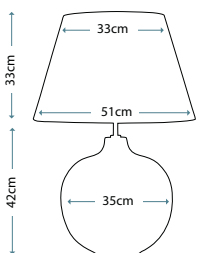

COLORADO LARGE

Colorado Large Lamp

Lamp Base

LUI/COLORADO LG

Lamp Shade

Hessian 51cm Empire Shade
LUI/LS1128

Max. Wattage: 1 x 60W E27