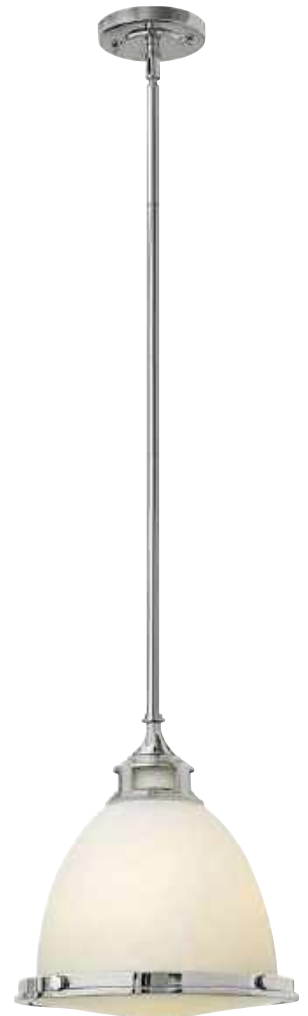

HK/AMELIA/P/M CM

See more Amelia fittings on p258

Code	Description	Height	Width	Min. Drop	Max. Drop	Finish	Max. Wattage
HK/AMELIA/P/S KZ	Mini Pendant	248mm	292mm	318mm	998mm*	Buckeye Bronze	1 x 60W E27
HK/AMELIA/P/S CM	Mini Pendant	248mm	292mm	318mm	998mm*	Chrome	1 x 60W E27
HK/AMELIA/P/M KZ	Medium Pendant	350mm	324mm	420mm	1100mm*	Buckeye Bronze	1 x 100W E27
HK/AMELIA/P/M CM	Medium Pendant	350mm	324mm	420mm	1100mm*	Chrome	1 x 100W E27

* Supplied with 2 x 300mm & 1 x 150mm rods.