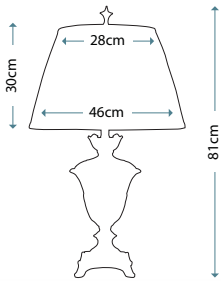

BOSTON

SF/BOSTON

Zinc cast table lamp with Milano Silver finish, including Ivory Shadow box pleat shade.

Max. Wattage: 1 x 60W E27