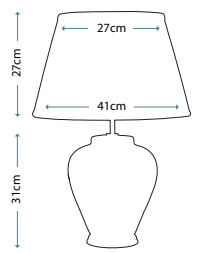

LEAVES BROWN/GOLD
Brown/Gold Leaves Lamp
Lamp Base
LUI/LEAVES BR/GL
Lamp Shade
Oyster 41cm Cotton Fine Pleat Shade
LUI/LS1037
Max. Wattage: 1 x 60W E27

Order lampshades seperately