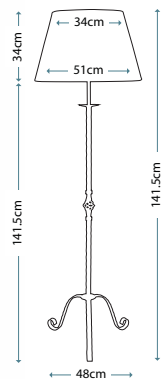

PEMBROKE

Pembroke Floor Lamp

Lamp Base

PB/FL BLK

(also available in black/gold)

Lamp Shade

Shown with optional
Oyster Cotton 51cm Fine Pleat Shade
LUI/LS1064

Max. Wattage: 1 x 60W E27