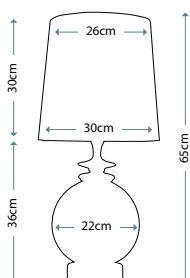

BABUSHKA

Babushka Blue Orb Lamp

Lamp Base

LUI/BABUSHKA

Lamp Shade

Manhattan Pewter 30cm Tapered Drum
HQ/TD30-2134

Max. Wattage: 1 x 60W E27