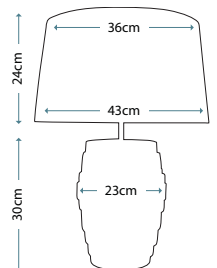

NEPTUNE

Neptune Blue Tiered Lamp

Lamp Base

LUI/NEPTUNE

Lamp Shade

Silver 43cm Shade with Silver Lining
LUI/LS1019

Max. Wattage: 1 x 60W E27

Order lampshades seperately