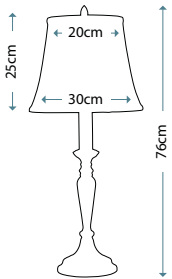

RYE

SF/RYE

Zinc cast buffet lamp with Antique Brass finish, including Ivory Shadow shade.

Max. Wattage: 1 x 60W E27