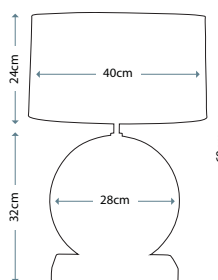

RED SWIRL
Red & Beige Swirl Lamp
Lamp Base
LUI/RED SWIRL
Lamp Shade
Cream 40cm Cylinder Shade
LUI/LS1026
Max. Wattage: 1 x 60W E27