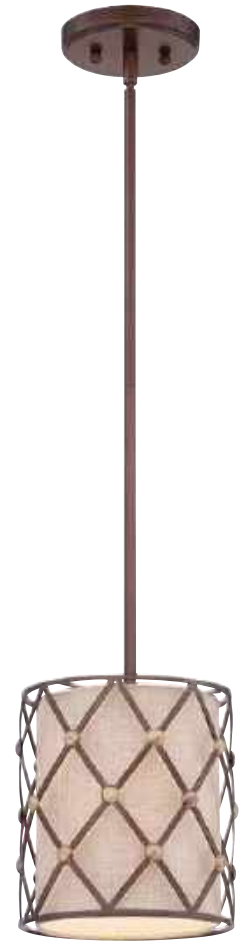

Elegance in design is heightened with the Brown Lattice Collection by Quoizel. The criss-crossed metal shade is studded with faux brass accents and adds visual depth to the fixture. The Copper Canyon finish contrasts beautifully with the enclosed tan fabric shade.

QZ/BROWNLATT/P/S

QZ/BROWNLATT/SF

Code	Description	Height	Width	Min. Drop	Max. Drop	Finish	Max Wattage
QZ/BROWNLATT/P/S	1lt Mini Pendant	229mm	203mm	305mm	1219mm*	Copper Canyon	1 × 100W E27
QZ/BROWNLATT/P/M	Medium Pendant	254mm	406mm	483mm	1245mm*	Copper Canyon	3 × 100W E27
QZ/BROWNLATT/P/L	Large Pendant	254mm	559mm	483mm	1245mm*	Copper Canyon	4 × 100W E27
QZ/BROWNLATT/SF	Semi-Flush	279mm	432mm	-	-	Copper Canyon	3 × 100W E27

* Supplied with 2 × 150mm & 2 × 300mm rods.