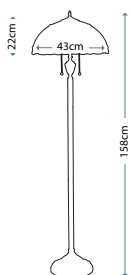

LS160

LS161

LS162

LS150

LS200

Code	Description	Width Base	Width Top	Height	Type	Max Wattage
LS160	Pleated Coffee Candle Shade	158mm	117mm	133mm	Clip	40W
LS161	Pleated Chocolate Candle Shade	158mm	117mm	133mm	Clip	40W
LS162	Pleated Ivory Candle Shade	156mm	92mm	118mm	Clip	40W
LS150	Brown Silk Effect Candle Shade	180mm	90mm	135mm	Clip	40W
LS200	Pleated Grey Chiffon Candle Shade	156mm	92mm	118mm	Clip	40W