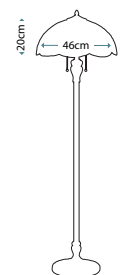

BELLE FLOOR LAMP
QZ/CHASTAIN/TL

Floor lamp in Imperial Bronze finish, including Tiffany glass shade with 632 pieces.

Max. Wattage: 2 x 100W E27

Shades are included