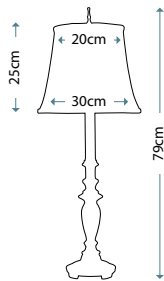

MAINE

SF/MAINE

Zinc cast buffet lamp with Antique Nickel finish, including Chelsea Black shade.

Max. Wattage: 1 x 60W E27