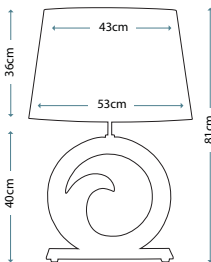

PEARL LARGE
Pearl Large Lamp
Lamp Base
LUI/PEARL LARGE
Lamp Shade
Silver 53cm Tapered Oval Shade with
Silver Lining – LUI/LS1112
Max. Wattage: 1 x 60W E27