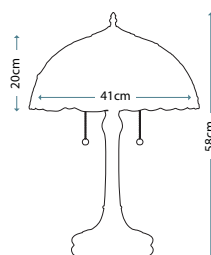

LARISSA TABLE LAMP
QZ/LARISSA/TL

Table lamp in Vintage Bronze finish, including Tiffany glass shade with 426 pieces.

Max. Wattage: 2 x 60W E27

Shades are included