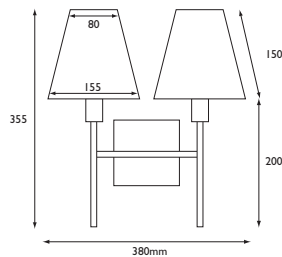

HQ/LUCERNE 4LT
shown with Juniper Slate shades

Code	Description	Max. Wattage	Lampshade	Colour	Shade Ref.
HQ/LUCERNE 1LT	1lt Wall Light	25W E14	15cm Cone	Manhattan Grape 2129	HQ/CO15-2129
HQ/LUCERNE 2LT	2lt Wall Light	25W E14	15cm Cone	Juniper Slate 3404	HQ/CO15-3404
HQ/LUCERNE 4LT	4lt Chandelier	25W E14	15cm Cone	Juniper Slate 3404	HQ/CO15-3404
HQ/LUCERNE 6LT	6lt Chandelier	25W E14	15cm Cone	Manhattan Grape 2129	HQ/CO15-2129

N.B. Please order fitting then separate choice of shade. Shades can be mixed and matched.