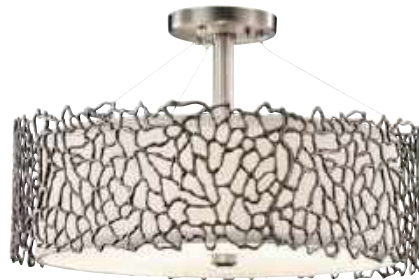

KL/SILCORAL/P/A

KL/SILCORAL/P/A
shown as semi-flush

KL/SILCORAL/MP

KL/SILCORAL/P/B

KL/SILCORAL/ISLE

Top view of
KL/SILCORAL/ISLE

KL/SILCORAL1

Code	Description	Height	Width	Min. Drop	Max. Drop	Projection	Finish	Max. Wattage
KL/SILCORAL/P/A	Duo-Mount Pendant	175mm	464mm	286mm	1270mm*	-	Classic Pewter	3 x 100W E27
KL/SILCORAL/P/B	Pendant	175mm	559mm	350mm	1194mm*	-	Classic Pewter	4 x 100W E27
KL/SILCORAL/MP	Mini Pendant	150mm	184mm	275mm	1219mm*	-	Classic Pewter	1 x 100W E27
KL/SILCORAL/ISLE	Oval Island Light	175mm	864mm	350mm	1194mm*	406mm	Classic Pewter	4 x 100W E27
KL/SILCORAL1	Wall Light	235mm	191mm	-	-	140mm	Classic Pewter	1 x 100W E27