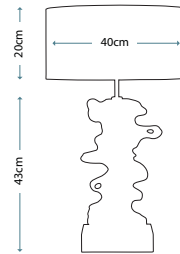

LIBERO SILVER

Libero Silver Leaf Lamp

Lamp Base

LUI/LIBERO SILV

Lamp Shade

Silver Striped 40cm Oval Shade
LUI/LS1111

Max. Wattage: 1 x 60W E27