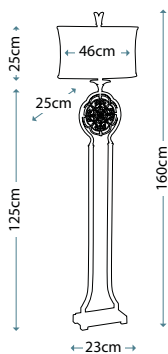

MARCELLA FL
FE/MARCELLA/FL

Floor lamp with an ornate filigree design, finished in hand applied Bronze & Gold Patina. A light gold, oval 46cm shade is included.

Max. Wattage: 1 x 60W E27