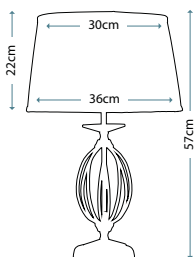

AEGEAN
AG/TL PB

Table Lamp featuring a hand forged steel scroll that is finished in Polished Brass. It is topped and tailed with beautiful cut glass sconces and includes an Ivory 36cm cotton Empire shade.

Max. Wattage: 1 x 60W E27