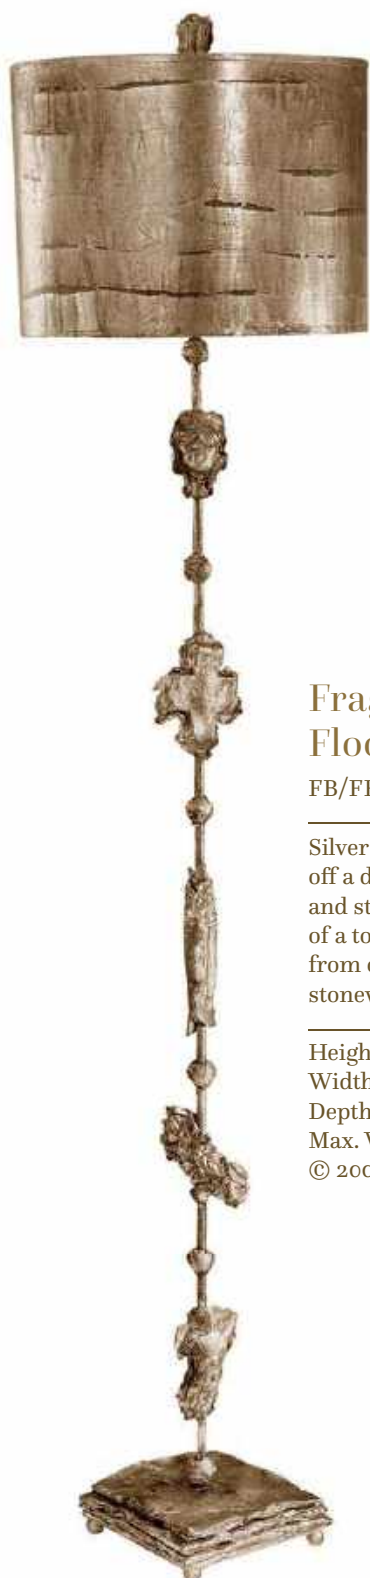

Fragment Silver Floor Lamp

FB/FRAGMENT/FL-S

Silver leaf with umber glaze sets off a drum shade, stepped base and stem studded silhouettes of a torso, cross and face cast from original pieces of ancient stonework fragments.

Height: 1702mm
Width: 381mm
Depth: 381mm
Max. Wattage: 1 x E27 100W
© 2001 Paul Grüer

Fragment Silver Sconce

FB/FRAGMENT-S1

Burnished silver leaf wall sconce features sculpted decorative elements of silhouettes of torso, head and column fragments and a silver cylindrical shade.

Height: 965mm
Width: 152mm
Depth: 229mm
Max. Wattage: 1 x E27 60W
© 2003 Paul Grüer