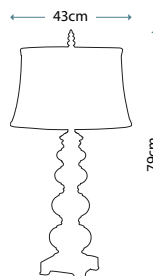

OAKCASTLE

FE/OAKCASTLE TL

Firenze Gold table lamp including Brown textured Shantung/Double Ivory soft lined shade.

Max. Wattage: 1 x 60W E27