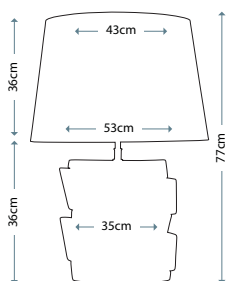

PISA
Pisa Stacked White & Graphite Lamp
Lamp Base
LUI/PISA
Lamp Shade
Silver 53cm Tapered Shade
LUI/LS1112
Max. Wattage: 1 x 60W E27