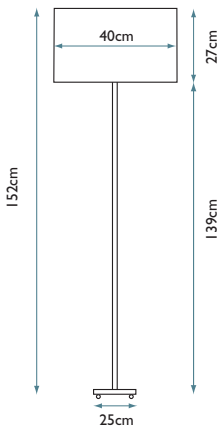

Lamp Base

HQ/BUBBLE FL

Lamp Shade Option A

40cm Drum - Precious Cream
HQ/DR40 CREAMPR8

Lamp Shade Option B

40cm Drum - Manhattan Pewter 2134
HQ/DR40-2134

Max. Wattage: 1 x 60W E27

BUBBLE TL