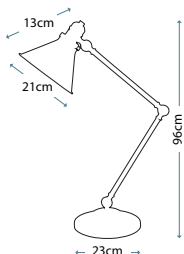

PROVENCE

PV/TL PN

Using a blend of brass and steel components this table lamp has a Polished Nickel finish.

Max. Wattage: 1 x 60W E27