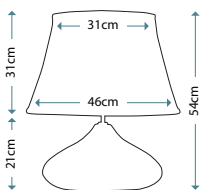

COLUMBUS SPINNER

Columbus Spinner Lamp

Lamp Base

LUI/COLUMBUS SPI

Lamp Shade

White 46cm Empire Shade
LUI/LS1039

Max. Wattage: 1 x 60W E27