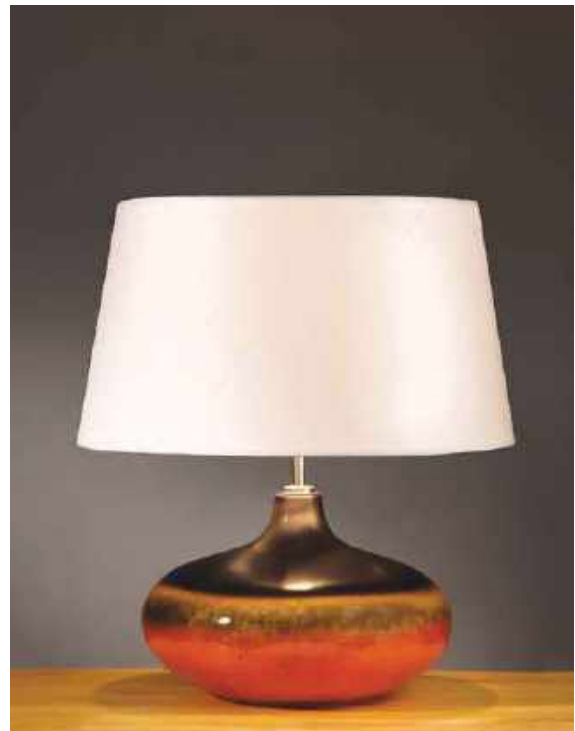

Max. Wattage: 1 x 60W E27

COLORADO LARGE

Colorado Large Lamp

Lamp Base

LUI/COLORADO LG

Lamp Shade

Hessian 51cm Empire Shade
LUI/LS1128

Max. Wattage: 1 x 60W E27