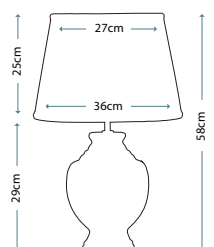

PINK CARNATIONS

Pink Carnations Lamp

Lamp Base

LUI/PINK CARN

Lamp Shade

Ivory 36cm Cotton Fine Pleat Oval Shade
LUI/LS1046

Max. Wattage: 1 x 60W E27