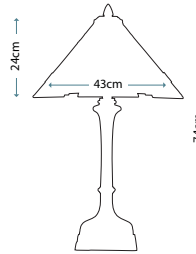

CLASSIC CRAFTSMAN
QZ/CLASSICCRF/TL

Table lamp in Valiant Bronze finish, including Tiffany glass shade with 474 pieces.

Max. Wattage: 2 x 60W E27