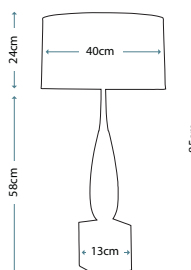

SOLOMON SILVER
Solomon Silver Leaf Lamp
Lamp Base
LUI/SOLOMON SILV
Lamp Shade
Charcoal 40cm Cylinder Shade
LUI/LS1002
Max. Wattage: 1 x 60W E27