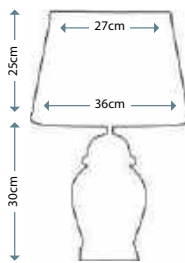

BLUE FLORAL TJ

Blue/White Floral Temple Jar Lamp

Lamp Base

LUI/BLUE TJ

Lamp Shade

Ivory 36cm Cotton Fine Pleat Oval Shade
LUI/LS1046

Max. Wattage: 1 x 60W E27