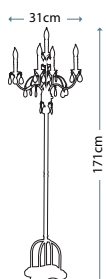

Max. Wattage: 1 x 60W E27

ANORA FL
FE/ANORA FL

Floor lamp in Palladio and Dark Walnut finish, featuring hand polished crystals.

Max. Wattage: 5 x 40W E14

ANORA TL
FE/ANORA TL

Palladio/Dark Walnut candelabra style table lamp, featuring hand polished crystals.