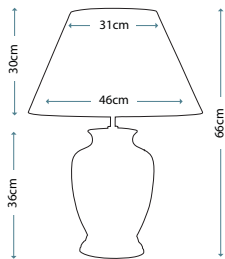

ORANGE FLOWERS

Orange Flowers Lamp

Lamp Base

LUI/ORANGE FLO

Lamp Shade

Bronze 46cm Empire Shade
LUI/LS1034

Max. Wattage: 1 x 60W E27