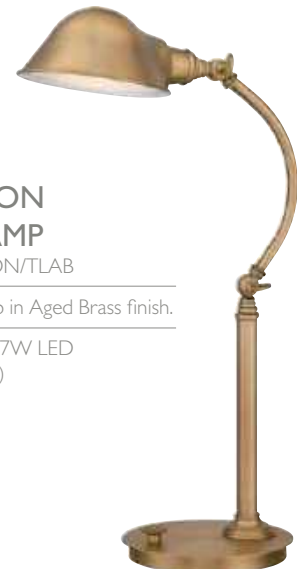

Max. Wattage: 7W LED (lamps included)

VIVID COLLECTION

**WHITNEY
FLOOR LAMP**
QZ/WHITNEY/FL

LED Floor Lamp in Imperial Bronze with antique gold highlights and semi gloss finish, including a Mica natural stone shade.