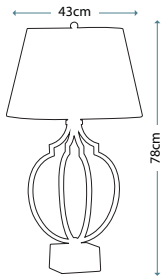

GRANDEUR
FE/GRANDEUR TL

Ebonized Silver Leaf/Black table lamp including Classic Grey linen on hardback shade.

Max. Wattage: 1 x 60W E27