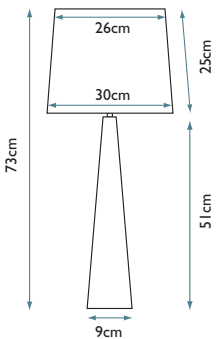

Image courtesy of Harlequin.

ASCENT POLISHED NICKEL TL

Ascent Polished Nickel Table Lamp

Lamp Base

HQ/ASCENT TL PN

Lamp Shade

30cm Tapered Drum - Fortune Silver
HQ/TD30 SILFT0

Max. Wattage: 1 x 60W E27