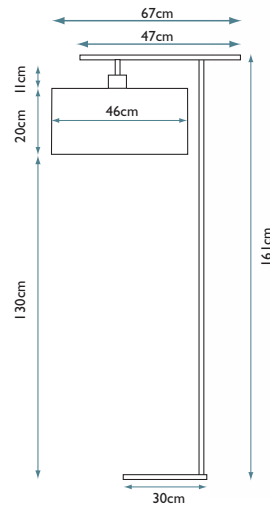

Lamp Shade Option A

46cm Cylinder - Precious Lime
HQ/CY46 LIMEPR3

Max. Wattage: 1 x 60W E27

A

B

Lamp Shade Option B

46cm Cylinder - Fortune Steel
HQ/CY46 STEELFT9

Image courtesy of Harlequin.