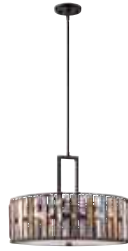

GEMMA
Vintage Bronze
p148-149