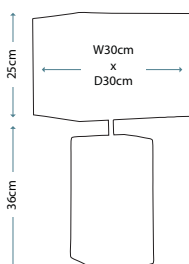

ALBA ROUGE
Alba Rouge Lamp
Lamp Base
LUI/ALBA ROUGE
Lamp Shade
Brown 30cm Square Cube Shade LUI/LS1015
Max. Wattage: 1 x 60W E27