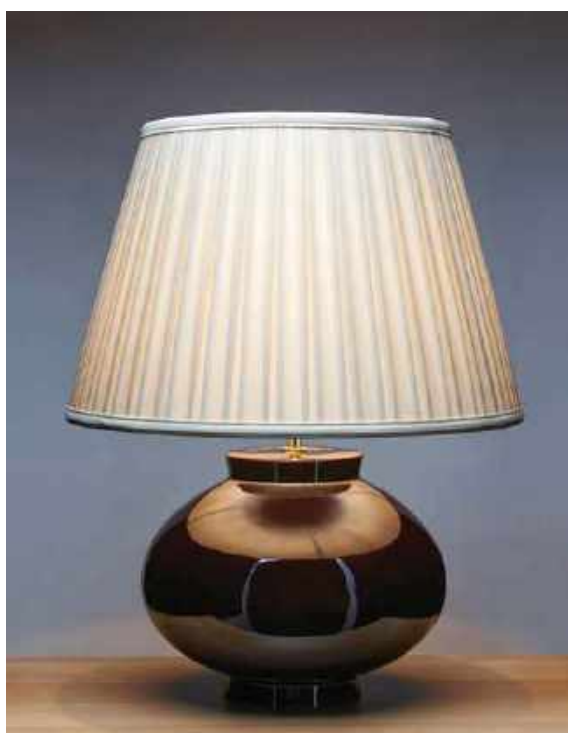

LUSTRE BROWN

Metallic Brown Lustre Lamp

Lamp Base

LUI/LUSTRE BROWN

Lamp Shade

Oyster 46cm Box Pleat Cotton Shade
LUI/LS1062 (18cm shade carrier)

Max. Wattage: 1 x 60W E27