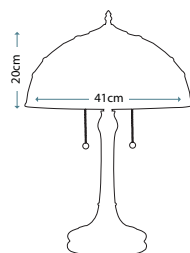

KAMI TABLE LAMP

QZ/KAMI/TL

Table lamp in Vintage Bronze finish, including Tiffany glass shade with 366 pieces. (See Kami family on p346.)

Max. Wattage: 2 x 60W E27