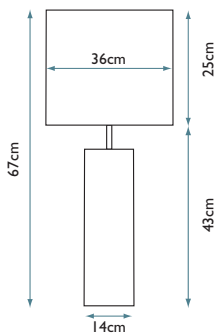

RIPPLE WHITE
Ripple White Table Lamp

Lamp Base
HQ/RIPPLE WHT

Lamp Shade
35cm Cylinder - Snow
HQ/CY35 SNOWT3
Max. Wattage: 1 x 60W E27