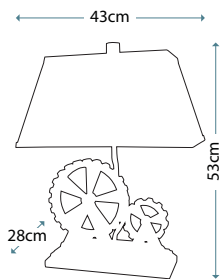

OLD INDUSTRIAL

FE/OLD INDUST TL

Midnight Pearl table lamp including Black Linen on hardback shade.

Max. Wattage: 1 x 60W E27