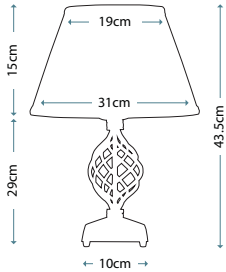

BELFRY

Belfry Table Lamp

Lamp Base

BY/TL

Lamp Shade

Shown with optional
Oyster Cotton 31cm Box Pleat Shade
LUI/LS1056

Max. Wattage: 1 x 60W E27