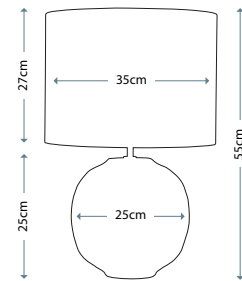

Blue Globe Lamp

Lamp Base

LUI/BLUE GLOBE

Lamp Shade

Manhattan Pewter 30cm Drum Shade - HQ/DR30-2134

Max. Wattage: 1 x 60W E27

GREEN GLOBE

Green Globe Lamp