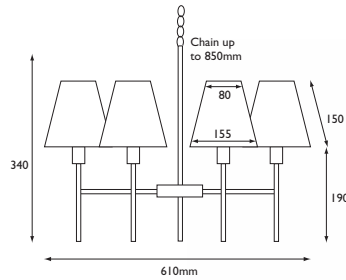

HQ/LUCERNE 2LT
shown with Juniper Slate shades