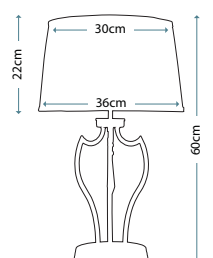

PIMLICO DB

PM/TL DB

Table Lamp featuring fine square steel tubing unusually curved on the edge, finished in Dark Bronze. It features a beautiful cut glass droplet and includes an Ivory 36cm cotton Empire shade.

Max. Wattage: 1 x 60W E27

Lampshades are included