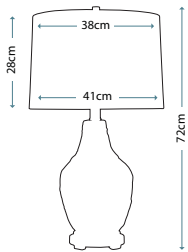

BLUEFIELD

QZ/BLUEFIELD

Ceramic blue table lamp with brown vine-like accents, including Brown hardback fabric shade.

Max. Wattage: 1 x 100W E27