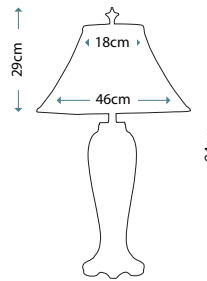

CHARLESTON

SF/CHARLESTON

Zinc cast table lamp with Antique Nickel finish, including Off-white Silk Shantung shade.

Max. Wattage: 1 x 60W E27