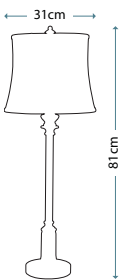

STATEROOM BL AN

FE/STATERM BL AN

Antique Nickel buffet lamp including True White cotton linen shade.

Max. Wattage: 1 x 60W E27