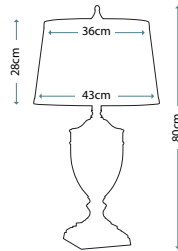

Max. Wattage: 1 x 60W E27

DENNISON PN

QZ/DENNISON PN

Glass and metal table lamp in Polished Nickel finish, including Tan hardback fabric shade with double trim.

Max. Wattage: 1 x 100W E27

DENNISON PB

QZ/DENNISON PB