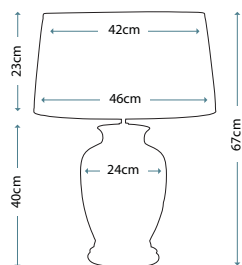

MORRIS LARGE
Morris Large Gold/Black Lamp
Lamp Base
LUI/MORRIS LARGE
Lamp Shade
Gold 46cm Chiffon Shade
LUI/LS1033
Max. Wattage: 1 x 60W E27