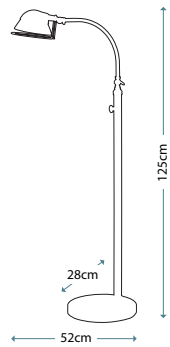

**SOUTHWAY
FLOOR LAMP**
QZ/SOUTHWAY/FL