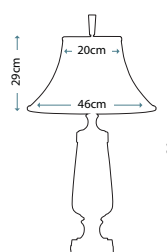

MONTEVERDE

QZ/MONTEVERDE

Ceramic green table lamp with metal accents in Aged Brass finish, including Caramel crushed silken softback shade.

Max. Wattage: 1 x 100W E27