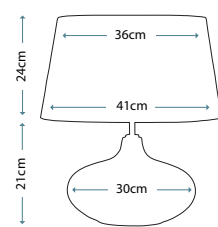

LAGUNA SMALL

Laguna Small Lamp

Lamp Base

LUI/LAGUNA SMALL

Lamp Shade

Oyster 41cm Tapered Cylinder Shade
LUI/LS1126

Max. Wattage: 1 x 60W E27