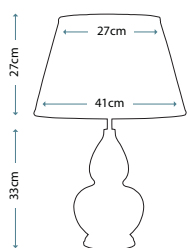

AUTUMN LEAVES GOURD
Autumn Leaves Gourd Lamp
Lamp Base
LUI/AUTUMN LEAF
Lamp Shade
Oyster 41cm Cotton Box Pleat Shade
LUI/LS1040
Max. Wattage: 1 x 60W E27