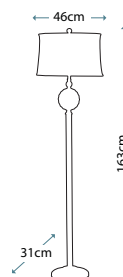

DAVIDSON FL
FE/DAVIDSON FL

Firenze gold/silver leaf patina floor lamp including Mocha Shantung linen shade.

Max. Wattage: 1 x 60W E27