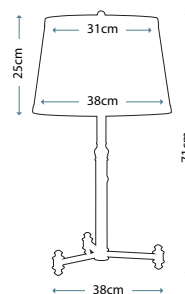

Table lamp in Aged Brass finish, including Hardback Geneva White shade.

Max. Wattage: 3 x 75W E27