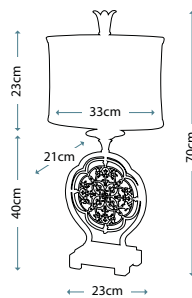

Table lamp with an ornate filigree design, finished in hand applied Bronze & Gold Patina. A light gold, oval 33cm shade is included.

Max. Wattage: 1 x 60W E27