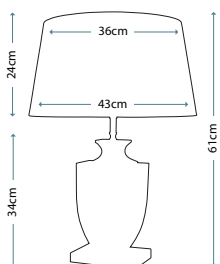

LIONA
Liona Clear Crystal Trophy Lamp
Lamp Base
LUI/LIONA
Lamp Shade
Silver 43cm Shade with Silver Lining
LUI/LS1019
Max. Wattage: 1 x 60W E27