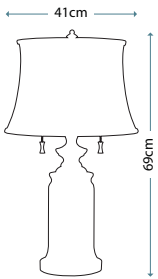

STATEROOM TL AN

FE/STATERM TL AN

Antique Nickel table lamp including True White cotton linen shade.

Max. Wattage: 2 x 60W E27