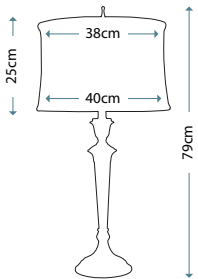

Max. Wattage: 2 x 60W E27

Shades are included

SYRACUSE BB

SF/SYRACUSE BB

Zinc cast table lamp with Burnished Brass finish, including Oyster silk sheen shade.

Max. Wattage: 1 x 60W E27

SYRACUSE AN

SF/SYRACUSE AN