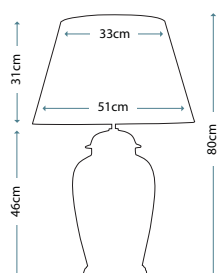

BLACK BIRDS TJL
Large Black Birds Temple Jar Lamp
Lamp Base
LUI/BLKBIRDS TJL
Lamp Shade
Bronze 51cm Empire Shade
LUI/LS1131
Max. Wattage: 1 x 60W E27