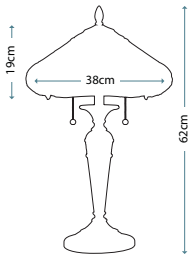

HARLAND
QZ/HARLAND/TL

Table lamp in Imperial Bronze finish, including Tiffany glass shade with 280 pieces.

Max. Wattage: 2 x 60W E27