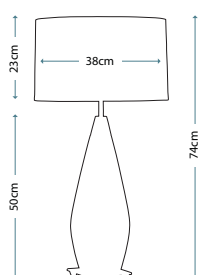

CONRAD
Conrad Silver/Black Lamp
Lamp Base
LUI/CONRAD
Lamp Shade
Dark Silver 38cm Cylinder Shade
LUI/LS1023
Max. Wattage: 1 x 60W E27