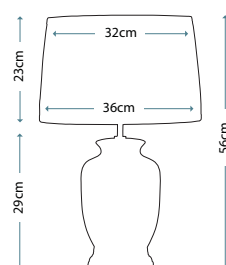

MORRIS SMALL
Morris Small Gold/Black Lamp
Lamp Base
LUI/MORRIS SMALL
Lamp Shade
Gold 36cm Chiffon Shade
LUI/LS1116
Max. Wattage: 1 x 60W E27