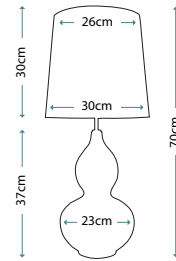

JADE GOURD

Jade & Brown Gourd Lamp

Lamp Base

LUI/JADE GOURD

Lamp Shade

Ivory 30cm Tapered Drum
HQ/TD30 IVORYPC6

Max. Wattage: 1 x 60W E27