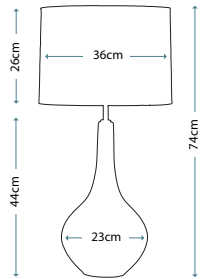

JOB
Job Bronze Metallic Lamp
Lamp Base
LUI/JOB
Lamp Shade
Bronze 36cm Cylinder Shade
LUI/LS1087
Max. Wattage: 1 x 60W E27