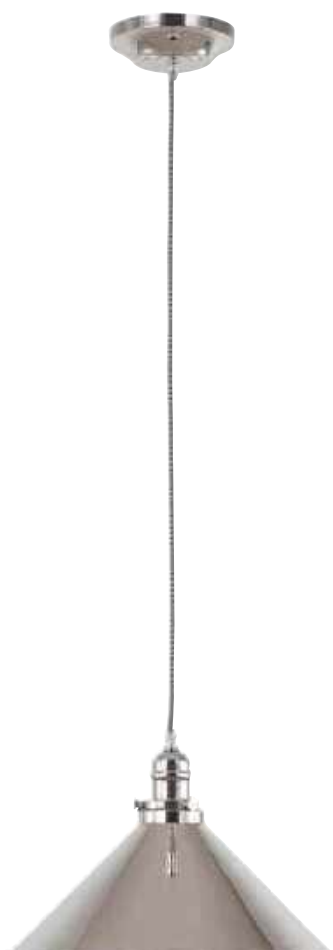

The style of the Provence is taken from French designs of the mid 1900s where they were commonly used to light tables in kitchens, cafés and bistros. Options include a rise and fall system, where the height can be easily changed in situ to suit a variety of applications. New to the collection is a single pendant, table lamp, floor lamp and wall light. The Provence is offered in Aged Brass, Old Bronze and Polished Nickel finishes.

PV/SP PN

Code	Description	Height	Width	Min. Drop	Max. Drop	Projection	Finish	Max. Wattage
PV/P PN	1lt Rise & Fall Pendant	230mm	370mm	960mm	1800mm	-	Polished Nickel	1 x 100W E27
PV/SP PN	Pendant	230mm	370mm	280mm	2000mm	-	Polished Nickel	1 x 100W E27
PV/TL PN	Table Lamp	960mm	225mm	-	-	-	Polished Nickel	1 x 60W E27
PV/FL PN	Floor Lamp	2040mm	340mm	-	-	-	Polished Nickel	1 x 100W E27
PV1 PN	1lt Wall Light	275mm	210mm	-	-	340mm	Polished Nickel	1 x 60W E27