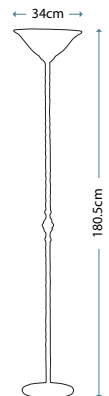

PEMBROKE

PB/UL BLK/GLD

Uplighter floor lamp hand forged in
steel. Shown finished in Black/Gold, also
available in Black. Glass shade included.

Max. Wattage: 1 x 100W E27