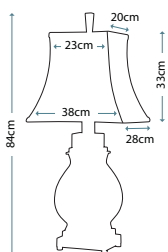

Max. Wattage: 1 x 100W E27

AMPHORA

QZ/AMPHORA

Ceramic turquoise and brown amphora table lamp, including Slubbed Sand linen softback shade.

Max. Wattage: 1 x 100W E27

SARATOGA

QZ/SARATOGA

Ceramic brown and green speckled table lamp with metal accents in Aged Brass finish, including Ash Grey linen softback shade.