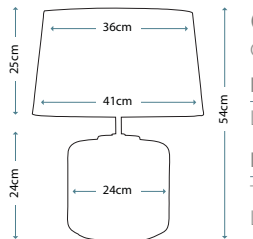

COLUMBUS TALL

Columbus Tall Lamp

Lamp Base

LUI/COLUMBUS TAL

Lamp Shade

Turquoise 41cm Tapered Cylinder Shade
LUI/LS1107

Max. Wattage: 1 x 60W E27