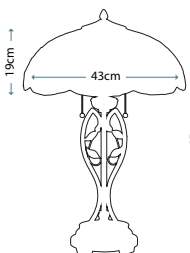

BELLE TABLE LAMP

QZ/BELLE/TL

Table lamp in Imperial Bronze finish, including Tiffany glass shade with 632 pieces.

Max. Wattage: 2 x 60W E27