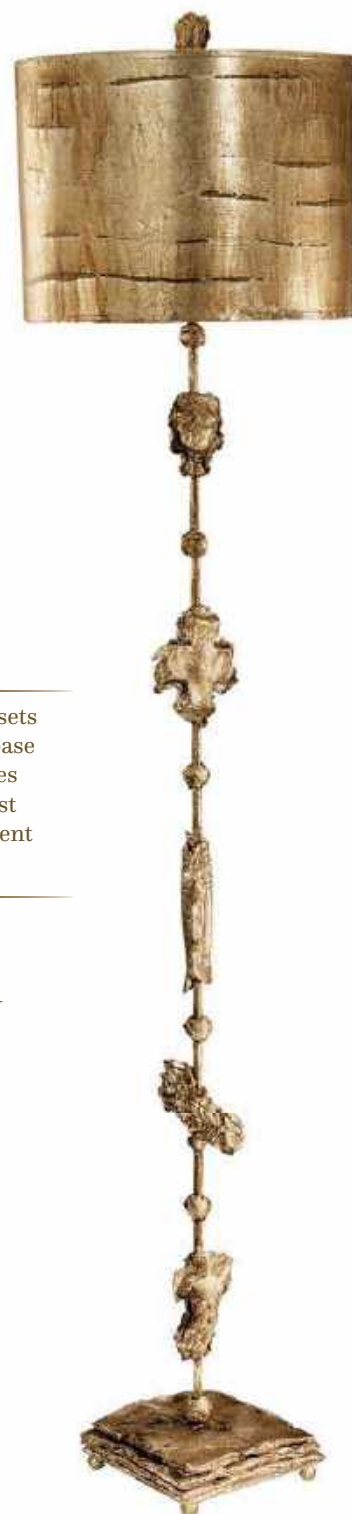

Fragment Gold Sconce

FB/FRAGMENT-G1

Burnished gold leaf wall sconce features sculpted decorative elements of silhouettes of torso, head and column fragments and a gold cylindrical shade.

Height: 965mm
Width: 152mm
Depth: 229mm
Max. Wattage: 1 x E27 60W
© 2003 Paul Grüer