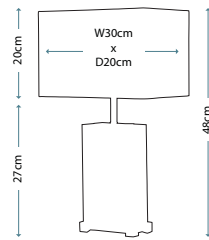

VALENTINA
Valentina Clear Crystal Lamp
Lamp Base
LUI/VALENTINA
Lamp Shade
Off White 30cm Silk Rectangular Shade
LUI/LS1105
Max. Wattage: 1 x 60W E14