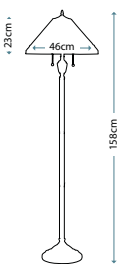

KING FLOOR LAMP
QZ/KING/FL

Floor lamp in Vintage Bronze finish, including Tiffany glass shade with 318 pieces.

Max. Wattage: 2 x 100W E27