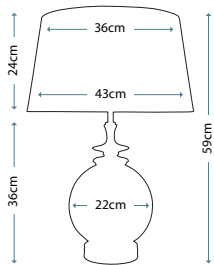

OSIRIS

Osiris Green Orb Lamp

Lamp Base

LUI/OSIRIS

Lamp Shade

Brown 43cm Shade with Gold Lining
LUI/LS1018

Max. Wattage: 1 x 60W E27