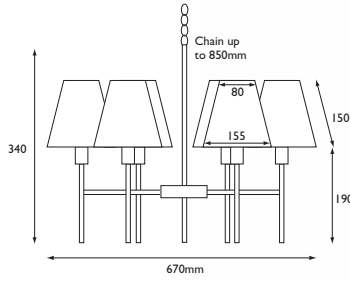

Finished in
Brushed Nickel

HQ/LUCERNE 1LT
shown with Manhattan Grape shade