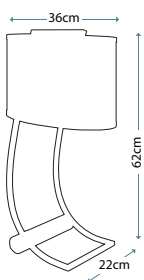

LEX BRUSHED STEEL

FE/LEX TL BS

Brushed Steel desk lamp including True White cotton hard-backed fabric shade.

Max. Wattage: 1 x 60W E27