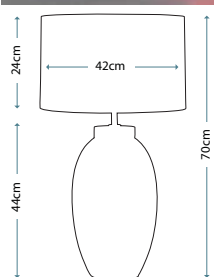

VICTOR RED LARGE

Victor Red Large Lamp

Lamp Base

LUI/VICTOR LG RD

Lamp Shade

Cream 42cm Cylinder Shade
LUI/LS1084

Max. Wattage: 1 x 60W E27