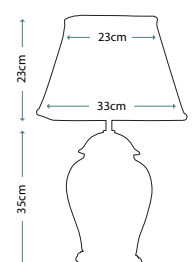

PARROT

Parrot Yellow/Green Temple Jar Lamp

Lamp Base

LUI/PARROT

Lamp Shade

Oyster 33cm Cotton Empire Square Shade
LUI/LS1035

Max. Wattage: 1 x 60W E27

Order lampshades seperately