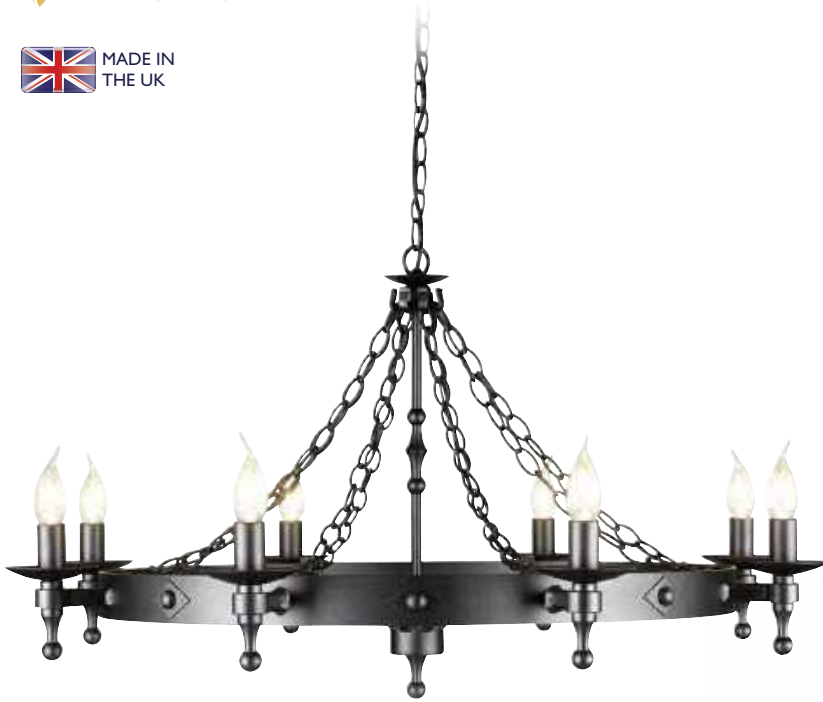

WR8 GR

Code	Description	Height	Width	Min. Drop	Max. Drop	Finish	Max. Wattage
WR5 GR	5lt Chandelier	540mm	600mm	610mm	2520mm	Graphite Black	5 x 60W E14
WR6 GR	6lt Chandelier	540mm	740mm	610mm	2520mm	Graphite Black	6 x 60W E14
WR8 GR	8lt Chandelier	540mm	950mm	610mm	2520mm	Graphite Black	8 x 60W E14
WR12 GR*	12lt Chandelier	660mm	1220mm	730mm	5600mm	Graphite Black	12x 60W E14

*Max Weight: 22kg for 12lt fitting.