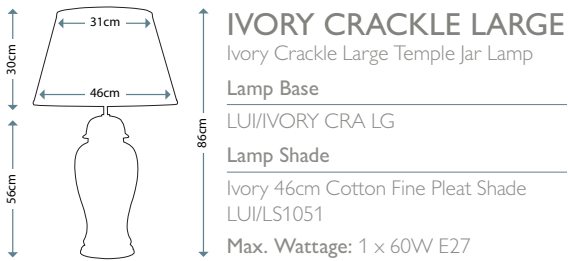

Ivory 30cm Cotton Fine Pleat Shade
LUI/LS1052

Max. Wattage: 1 x 60W E27

Order lampshades seperately

MORRIS LARGE
Morris Large Gold/Black Lamp
Lamp Base
LUI/MORRIS LARGE
Lamp Shade
Gold 46cm Chiffon Shade
LUI/LS1033
Max. Wattage: 1 x 60W E27