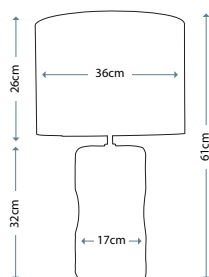

Lamp Shade

Ivy 35cm Drum Shade
HQ/DR35 IVYT7

Max. Wattage: 1 x 60W E27