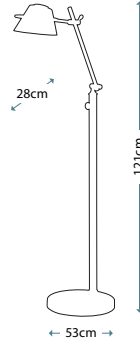

**SPENCER
FLOOR LAMP**
QZ/SPENCER/FL WT

LED Floor Lamp in Western Bronze finish.

Max. Wattage: 7W LED (lamps included)

**SPENCER
FLOOR LAMP**
QZ/SPENCER/FL BN

LED Floor Lamp in Brushed Nickel with semi gloss finish.

Max. Wattage: 7W LED (lamps included)

VIVID COLLECTION

Lighting has evolved to include designs that are not only beautiful but energy-efficient as well. Proper illumination is key and the LED bulb is perfect for providing bright light when you need it. If you prefer a more ambient glow, there is an adjustable dimmer knob on the base.

SPENCER TABLE LAMP
QZ/SPENCER/TL WT

LED Desk Lamp in Western Bronze finish.

Max. Wattage: 7W LED (lamps included)

SPENCER TABLE LAMP
QZ/SPENCER/TL BN

LED Desk Lamp in Brushed Nickel with semi gloss finish.

Max. Wattage: 7W LED (lamps included)