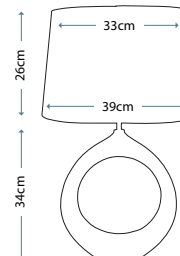

OSCAR BZ

Oscar Bronze Lamp

Lamp Base

LUI/OSCAR BZ

Lamp Shade

Camel 39cm Tapered Oval Shade
LUI/LS1123

Max. Wattage: 1 x 60W E27