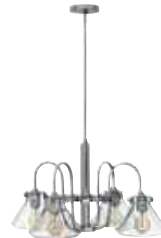

CHANDON
Sterling
p86-87

CHANTILLY
Palladian Bronze
p291

CHARTWELL
Black
p314

CHRISTINA
Silver/Gold
p172-173

CITY LIGHTS
Classic Pewter
p72-73

CONFETTI
Old Silver
p103

CONGRESS
Brushed Caramel
p237

CONGRESS
Chrome
p236