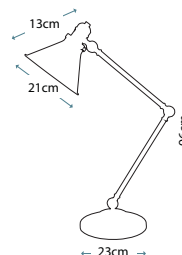

PROVENCE

PV/TL OB

Using a blend of brass and steel components this table lamp has an Old Brass finish.

Max. Wattage: 1 x 60W E27

Lampshades are included