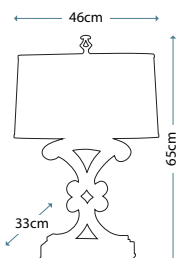

WESTWOOD TLA
FE/WESTWOOD TL A

Weathered Black table lamp including Toasted Wheat linen on styrene hardback shade.

Max. Wattage: 1 x 60W E27