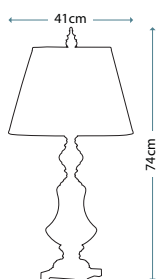

ELIZABETTA

FE/ELIZABETTA TL

Cafe Au Lait Glass/Aged Silver Leaf table lamp including cream colour Shantung fabric shade.

Max. Wattage: 1 x 60W E27