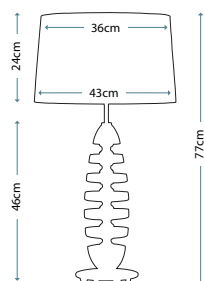

GRACE
Grace Graphite Ceramic Lamp
Lamp Base
LUI/GRACE
Lamp Shade
Silver 43cm Shade with Silver Lining
LUI/LS1019
Max. Wattage: 1 x 60W E27