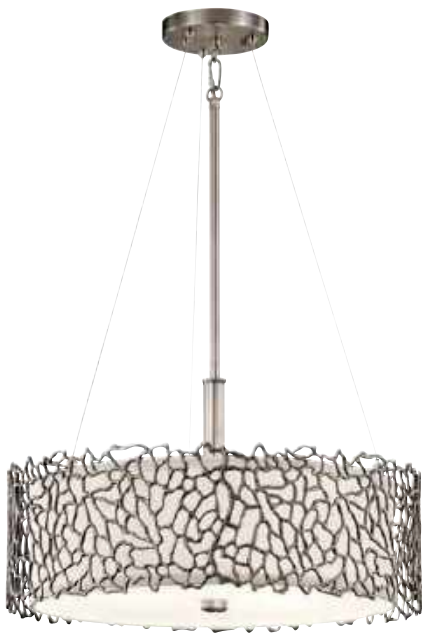

KL/SILCORAL/P/A

KL/SILCORAL/P/A
shown as semi-flush

KL/SILCORAL/MP

KL/SILCORAL/P/B

KL/SILCORAL/ISLE

Top view of
KL/SILCORAL/ISLE

KL/SILCORAL1

Code	Description	Height	Width	Min. Drop	Max. Drop	Projection	Finish	Max. Wattage
KL/SILCORAL/P/A	Duo-Mount Pendant	175mm	464mm	286mm	1270mm*	-	Classic Pewter	3 x 100W E27
KL/SILCORAL/P/B	Pendant	175mm	559mm	350mm	1194mm*	-	Classic Pewter	4 x 100W E27
KL/SILCORAL/MP	Mini Pendant	150mm	184mm	275mm	1219mm*	-	Classic Pewter	1 x 100W E27
KL/SILCORAL/ISLE	Oval Island Light	175mm	864mm	350mm	1194mm*	406mm	Classic Pewter	4 x 100W E27
KL/SILCORAL1	Wall Light	235mm	191mm	-	-	140mm	Classic Pewter	1 x 100W E27