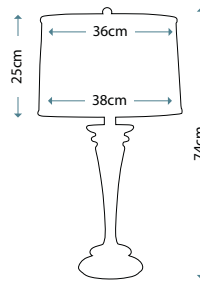

BROOKLYN

SF/BROOKLYN

Zinc cast table lamp with Polished Nickel finish, including Pearl Supreme satin shade.

Max. Wattage: 1 x 60W E27