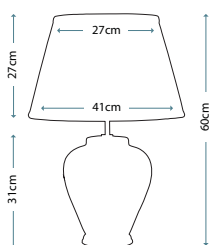

Champagne 36cm Chiffon Empire Shade
LUI/LS1009

Max. Wattage: 1 x 60W E27

PEONIES TRADITIONAL

Peonies Traditional Lamp

Lamp Base

LUI/PEONIES TRAD

Lamp Shade

Ivory 41cm Cotton Fine Pleat Shade
LUI/LS1042