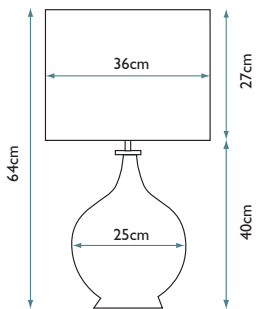

HQ/ASCENT FL WHT

Lamp Shade

46cm Tapered Drum - Fortune Duck Egg
HQ/TD46 DEFT7

Max. Wattage: 1 x 60W E27

Order lampshades seperately

www.elsteadlighting.com

Portables 409

Images courtesy of Harlequin.