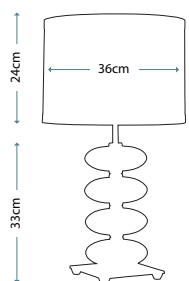

ONYX RED
Onyx Red Lamp
Lamp Base
LUI/ONYX RED
Lamp Shade
Off White 36cm Linen Shade with Red Velvet Trim – LUI/LS1139
Max. Wattage: 1 x 60W E27