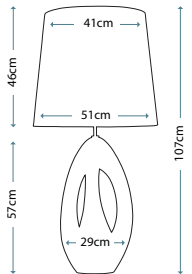

SPINNAKER BZ
Spinnaker Bronze Lamp
Lamp Base
LUI/SPINNAKER BZ
Lamp Shade
Camel 51cm Tapered Drum Shade
LUI/LS1121
Max. Wattage: 1 x 60W E27