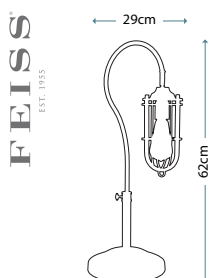

Dark Antique Brass table lamp including Dark Antique Brass metal cage.

Max. Wattage: 1 x 60W E27

QUOIZEL

PARLIAMENT TABLE LAMP

QZ/PARLIAMENT/TL

Dark Bronze table lamp with Antique Brass accents. Adjustable head for directional task light.