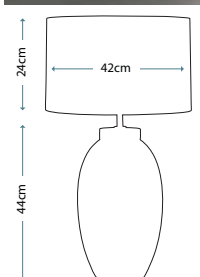

VICTOR CREAM LARGE

Victor Cream Large Lamp

Lamp Base

LUI/VICTOR LG CR

Lamp Shade

Brown 42cm Cylinder Shade
LUI/LS1029

Max. Wattage: 1 x 60W E27