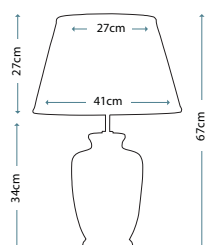

GOLD BIRDS & BERRIES

Gold Birds & Berries Blue Lamp

Lamp Base

LUI/GOLD BIRDS

Lamp Shade

Oyster 41cm Cotton Box Pleat Shade
LUI/LS1040

Max. Wattage: 1 x 60W E27