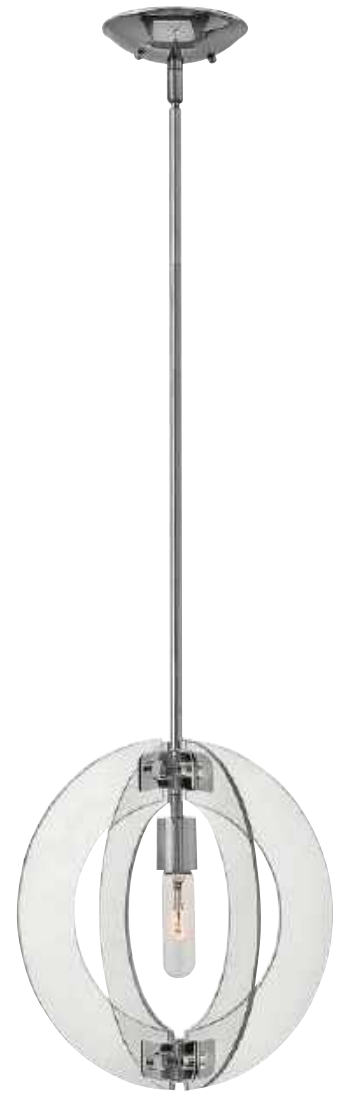

HK/SOLSTICE/MP

Code	Description	Height	Width	Min. Drop	Max. Drop	Finish	Max. Wattage
HK/SOLSTICE/MP	Mini Pendant	330mm	330mm	430mm	1328mm	Polished Chrome	1 x 100W E27
HK/SOLSTICE/P	Pendant	457mm	478mm	557mm	1473mm	Polished Chrome	4 x 60W E14
HK/SOLSTICE4	4lt Chandelier	610mm	630mm	710mm	1626mm	Polished Chrome	4 x 100W E27

* Supplied with 1 x 150mm, 1 x 300mm & 1 x 460mm rods.