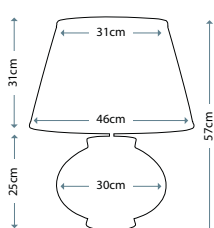

LUSTRE BROWN

Metallic Brown Lustre Lamp

Lamp Base

LUI/LUSTRE BROWN

Lamp Shade

Oyster 46cm Box Pleat Cotton Shade
LUI/LS1062 (18cm shade carrier)

Max. Wattage: 1 x 60W E27