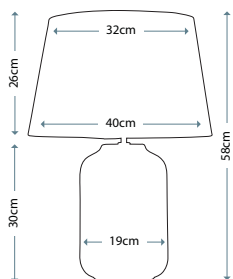

MUSE GREY

Muse Grey Lamp with Lime Shade

Lamp Base

LUI/MUSE GREY

Lamp Shade

Lime 40cm Tapered Shade
LUI/LS1135

Max. Wattage: 1 x 60W E27