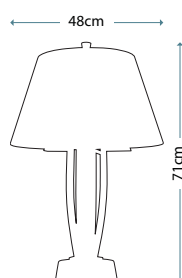

SILVERSHORE

FE/SILVERSHORE TL

Polished Nickel table lamp including White cotton hard-backed fabric shade.

Max. Wattage: 1 x 60W E27

Shades are included