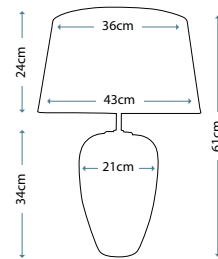

POSEIDON

Poseidon Blue Lamp

Lamp Base

LUI/POSEIDON

Lamp Shade

Silver 43cm Shade with Silver Lining
LUI/LS1019

Max. Wattage: 1 x 60W E27