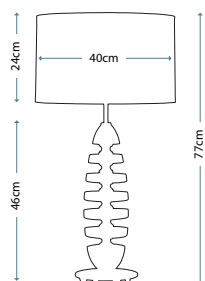

CORDELIA
Cordelia Cream Ceramic Lamp
Lamp Base
LUI/CORDELIA
Lamp Shade
Charcoal 40cm Cylinder Shade
LUI/LS1002
Max. Wattage: 1 x 60W E27