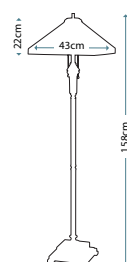

FINTON FLOOR LAMP
QZ/FINTON/FL

Floor lamp in Vintage Bronze finish, including Tiffany glass shade with 232 pieces.

Max. Wattage: 2 x 60W E27