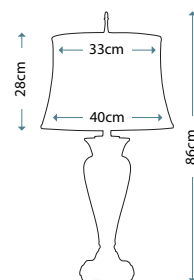

PORTLAND

SF/PORTLAND

Zinc cast table lamp with Roman Bronze finish, including Off-white silk Shantung shade.

Max. Wattage: 1 x 60W E27

Shades are included