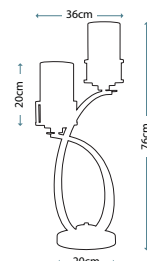

KYLE

QZ/KYLE/TL

Two light table lamp in Imperial Bronze finish, including Butterscotch Onyx shades.

Max. Wattage: 2 x 100W E27

Shades are included