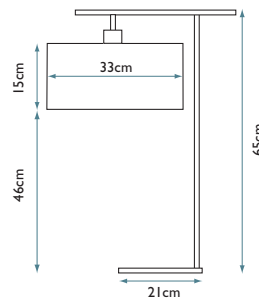

Lamp Shade Option B

33cm Cylinder - Fortune Steel
HQ/CY33 STEELFT9