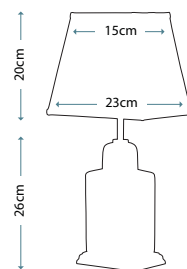

BRONZE/SILVER PETALS

Bronze & Silver Petals Tea Caddy Lamp

Lamp Base

LUI/BR/SI PETALS

Lamp Shade

Oyster 23cm Cotton Rectangular Shade
LUI/LS1007

Max. Wattage: 1 x 60W E27