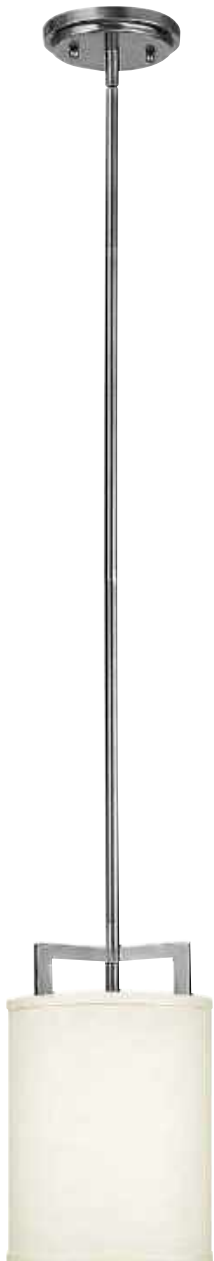

HK/HAMPTON/P/A