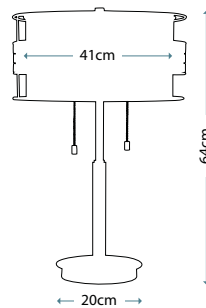

LAGUNA FL

QZ/LAGUNA/FL/A

Floor lamp with Renaissance Copper finish, including mica and mosaic tile cylinder shade.

Max. Wattage: 2 x 60W E27