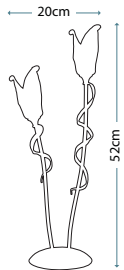

FLY
FLY/TL2

Table Lamp with decorative tulip shaped glass shades. Finished in a unique Black/Silver/Gold patina.

Max. Wattage: 2 x 40W G9
(lamps included)