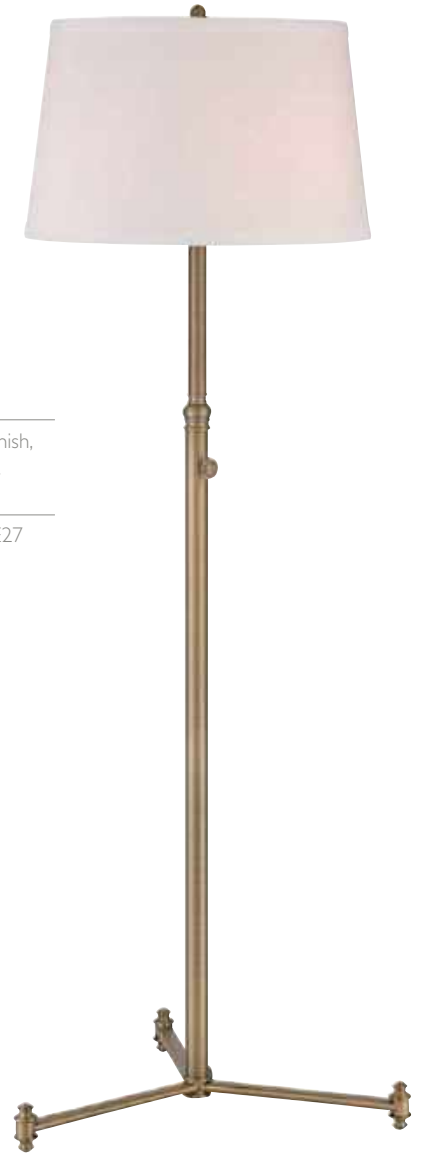

**SOUTHWAY
FLOOR LAMP**
QZ/SOUTHWAY/FL