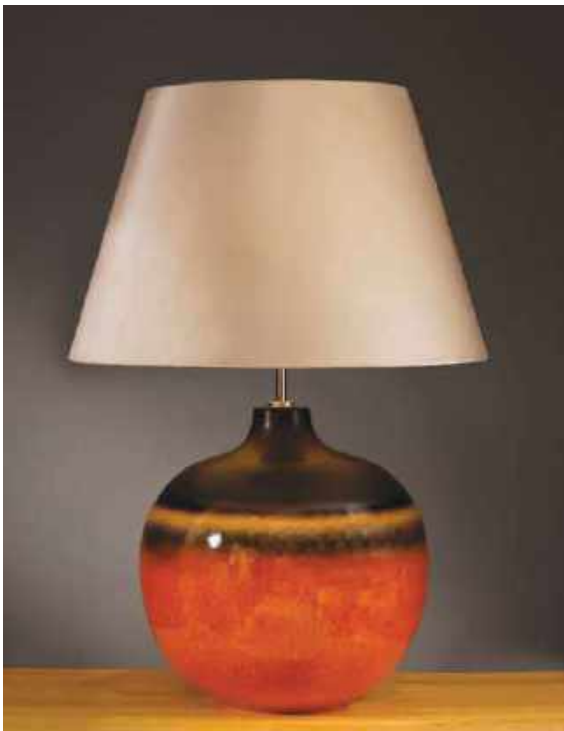

COLORADO LARGE

Colorado Large Lamp

Lamp Base

LUI/COLORADO LG

Lamp Shade

Hessian 51cm Empire Shade
LUI/LS1128

Max. Wattage: 1 x 60W E27