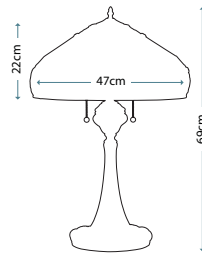

BELLE FLEUR TABLE LAMP
QZ/BELLEFLEUR/TL

Table lamp in Vintage Bronze finish, including Tiffany glass shade with 504 pieces. (See pendant on p343.)

Max. Wattage: 2 x 60W E27