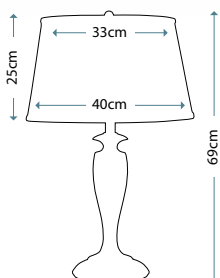

STUYVESANT

SF/STUYVESANT

Zinc cast table lamp with Polished Nickel finish, including Pearl Supreme satin shade.

Max. Wattage: 1 x 60W E27