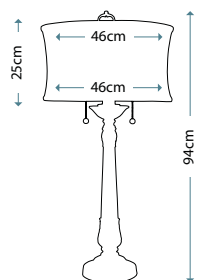

Max. Wattage: 1 x 60W E27

CITY HALL

SF/CITY HALL

Zinc cast table lamp with Smoked Umber finish, including Off-white silk Shantung shade.

Max. Wattage: 1 x 60W E27

PRESIDENTIAL

SF/PRESIDENTIAL

Zinc cast table lamp in Pewter finish, including Ivory Off-white Camelot shade.