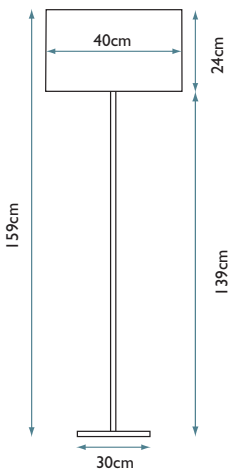

40cm Cylinder - Chic Ebony
HQ/CY40 EBONY

Lamp Shade Option B

40cm Cylinder - Precious Cream
HQ/CY40 CREAMPR8

Max. Wattage: 1 x 60W E27

FLOW TL

Flow Table Lamp

Lamp Base

HQ/FLOW TL