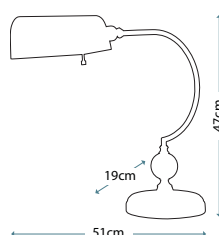

Dark Antique Brass table lamp including Dark Antique Brass metal cage.

Max. Wattage: 1 x 60W E27

QUOIZEL

PARLIAMENT TABLE LAMP

QZ/PARLIAMENT/TL

Dark Bronze table lamp with Antique Brass accents. Adjustable head for directional task light.