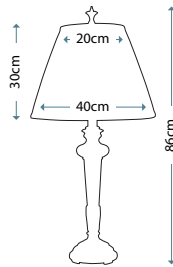

EMPIRE
SF/EMPIRE

Zinc cast table lamp with Roman Bronze finish, including Ivory Shadow side pleat shade.

Max. Wattage: 1 x 60W E27