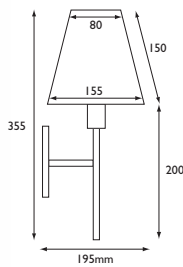

HQ/LUCERNE 6LT
shown with Manhattan Grape shades