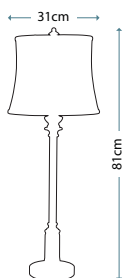

STATEROOM BL BB

FE/STATERM BL BB

Bali Brass buffet lamp including White cotton linen shade.

Max. Wattage: 1 x 60W E27

Shades are included