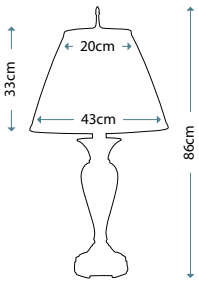

CHATTANOOGA

SF/CHATTANOOGA

Zinc cast table lamp with Roman Bronze finish, including Ivory Shadow box pleat shade.

Max. Wattage: 1 x 60W E27