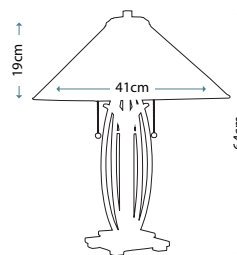

ASHEVILLE
QZ/ASHEVILLE/TL

Table lamp in Valiant Bronze finish, including Tiffany glass shade with 44 pieces. (See Asheville family on p341.)

Max. Wattage: 2 x 60W E27