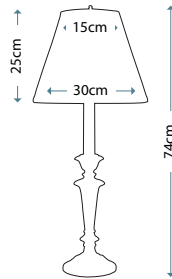

LEXINGTON

SF/LEXINGTON

Zinc cast buffet lamp with Antique Nickel finish, including Off-white silk Shantung shade.

Max. Wattage: 1 x 60W E27