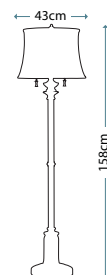

STATEROOM FL AN

FE/STATERM FL AN

Antique Nickel floor lamp including True White cotton linen shade.

Max. Wattage: 2 x 60W E27