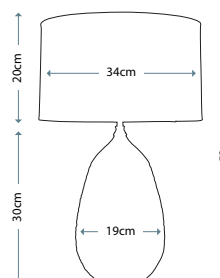

BABUSHKA

Babushka Blue Orb Lamp

Lamp Base

LUI/BABUSHKA

Lamp Shade

Manhattan Pewter 30cm Tapered Drum
HQ/TD30-2134

Max. Wattage: 1 x 60W E27

BELINDA