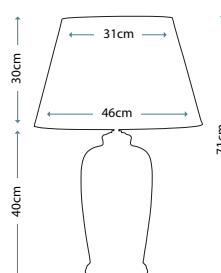

BLACK BIRDS TRAD
Black Birds Traditional Lamp
Lamp Base
LUI/BLKBIRDS TRD
Lamp Shade
Bronze 46cm Empire Shade
LUI/LS1012
Max. Wattage: 1 x 60W E27

Order lampshades seperately