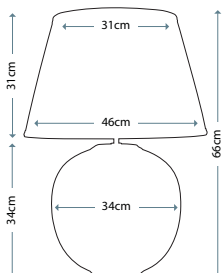

CANTELOUPE LARGE

Large Light Green Lamp

Lamp Base

LUI/CANTELOUPE L

Lamp Shade

Oyster 46cm Box Pleat Cotton Shade
LUI/LS1062 (18cm shade carrier)

Max. Wattage: 1 x 60W E27