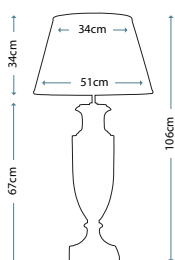

APHRODITE LARGE

Off White Large Lamp

Lamp Base

LUI/APHRODITE LG

Lamp Shade

Ivory 51cm Cotton Fine Pleat Shade
LUI/LS1066

Max. Wattage: 1 x 60W E27