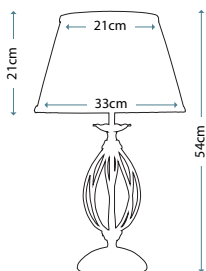

ARTISAN AB
ART/TL AB

Table Lamp featuring a hand forged steel scroll that is finished in Aged Bronze and includes an Ivory 36cm cotton Empire shade.

Max. Wattage: 1 x 60W E27