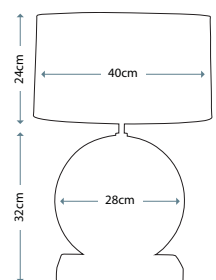

BLACK SWIRL
Black & White Swirl Lamp
Lamp Base
LUI/BLACK SWIRL
Lamp Shade
Charcoal 40cm Cylinder Shade
LUI/LS1002
Max. Wattage: 1 x 60W E27

Order lampshades seperately