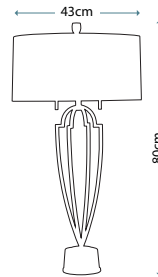

ANSARI
FE/ANSARI TL

Firenze gold/brown marble base table lamp including Mushroom taffeta fabric shade.

Max. Wattage: 2 x 60W E27