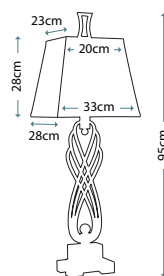

TRIHEART BUFFET LAMP

QZ/TRIHEART/TLB

Buffet lamp in Antique Brass finish with a black base, including Tan rectangle linen shade with trim.

Max. Wattage: 1 x 100W E27