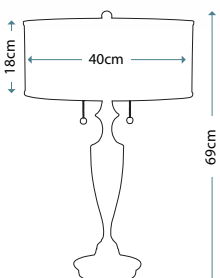

GATSBY AN

SF/GATSBY AN

Zinc cast table lamp with Antique Nickel finish, including Global White shade.

Max. Wattage: 2 x 60W E27