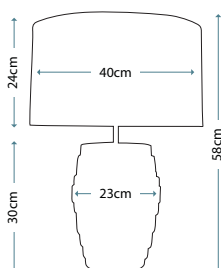

MARS

Mars Orange Tiered Lamp

Lamp Base

LUI/MARS

Lamp Shade

Charcoal 40cm Cylinder Shade
LUI/LS1002

Max. Wattage: 1 x 60W E27