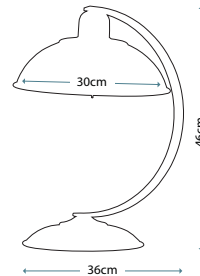

FRANKLIN RED

FRANKLIN RED

A retro bureau desk lamp finished in a Traffic Red enamel paint with a Polished Chrome arch.

Max. Wattage: 1 x 60W E27