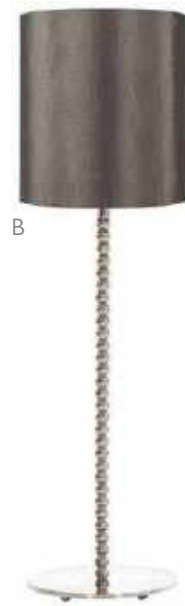

Lamp Base

HQ/BUBBLE FL

Lamp Shade Option A

40cm Drum - Precious Cream
HQ/DR40 CREAMPR8

Lamp Shade Option B

40cm Drum - Manhattan Pewter 2134
HQ/DR40-2134

Max. Wattage: 1 x 60W E27

BUBBLE TL