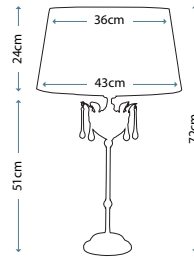

Candlestick Lamp made from steel with a hand crafted Bronze/Gold patina. Includes a Brown 43cm shade with gold lining.

Max. Wattage: 1 x 60W E27