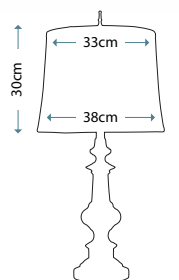

WASHINGTON AN

SF/WASHINGTON AN

Zinc cast table lamp with Antique Nickel finish, including Off-white silk Shantung shade.

Max. Wattage: 1 x 60W E27

Shades are included