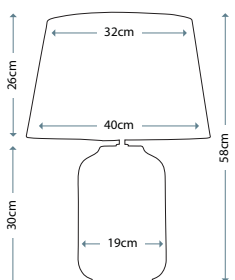

MUSE TURQUOISE

Muse Turquoise Lamp with White Shade

Lamp Base

LUI/MUSE TURQSE

Lamp Shade

Off White 40cm Tapered Shade
LUI/LS1124

Max. Wattage: 1 x 60W E27

Order lampshades seperately