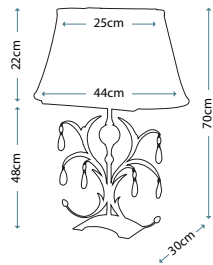

LILY

LL/TL

Table Lamp made of steel and finished in a unique deep Metallic Bronze patina. It is adorned with smoked cut glass droplets and includes a Light Brown 46cm oblong Empire shade.

Max. Wattage: 1 x 60W E27