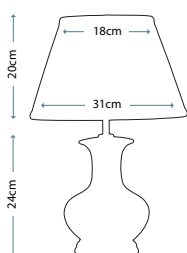

PINK BLOSSOMS
Pink Blossoms Lamp
Lamp Base
LUI/PINK BLOSSOM
Lamp Shade
Oyster 31cm Cotton Fine Pleat Shade
LUI/LS1032
Max. Wattage: 1 x 60W E27