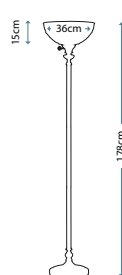

KAMI UPLIGHTER
QZ/KAMI/UL

Torchiere uplighter in Vintage Bronze finish, including Tiffany glass shade with 366 pieces. (See Kami family on p346.)

Max. Wattage: 2 x 60W E27