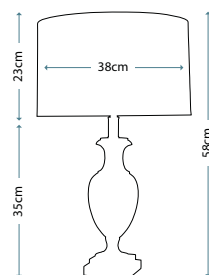

ANTONIA
Antonia Clear Crystal Temple Jar Lamp
Lamp Base
LUI/ANTONIA
Lamp Shade
Dark Silver 38cm Cylinder Shade
LUI/LS1023
Max. Wattage: 1 x 60W E27