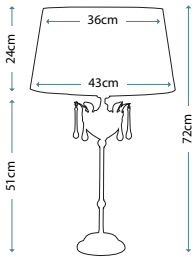

AMARILLI
AML/TL BLK/SIL

Candlestick lamp made from steel with a hand crafted Black/Silver patina. Includes a Silver 43cm shade with silver lining.

Max. Wattage: 1 x 60W E27