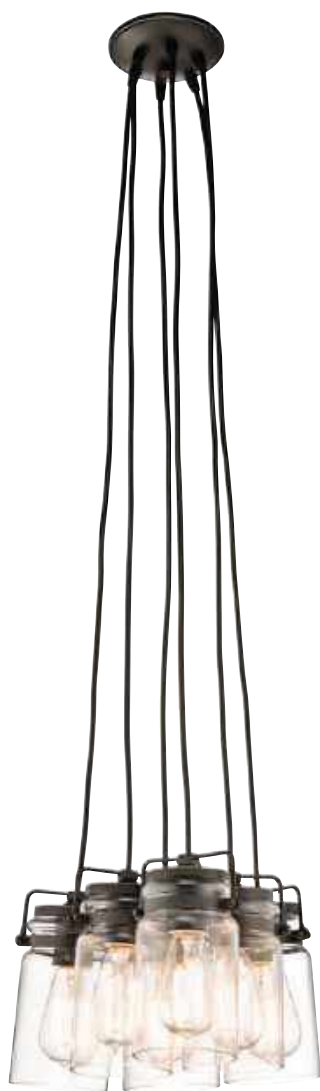

The vintage style of the Brinley collection gives a beautifully modern treatment to the familiar and comfort of canning jars. Used in groups or stand-alone, the Brinley collection is a new touch of home in Olde Bronze.

KL/BRINLEY6 OZ