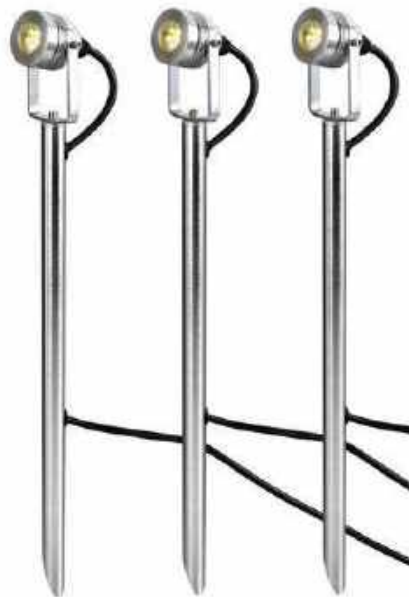

SPENNYMOOR 3P
Starter kit includes: 3 x 12V Spotlights, 3 x Poles, 6m cable & 12V Transformer

Product Code: GZCC/SPENNYMR 3P
Material/colour: Anodised Aluminium
Dimensions: H: 90mm W: 60mm
Spike: 415mm
Light Source: 3 x 6 * 0.1W LED
IP Rating: IP54