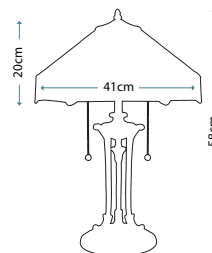

INDUS
QZ/INDUS/TL

Table lamp in Vintage Bronze finish, including Tiffany glass shade with 120 pieces.

Max. Wattage: 2 x 60W E27

Shades are included