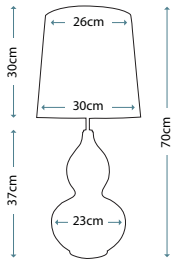

LAPIS GOURD

Blue Gourd Lamp

Lamp Base

LUI/LAPIS GOURD

Lamp Shade

Manhattan Pewter 30cm Tapered Drum
HQ/TD30-2134

Max. Wattage: 1 x 60W E27