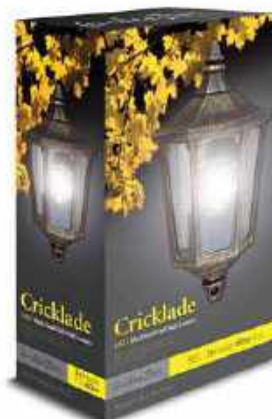

Wall Lantern

Product Code: GZH/CHW2

Material/colour: Old Bronze

Dimensions: H: 260mm
W: 120mm P: 160mm

Light Source: 1 x 60W E27
IP Rating: IP44

HERITAGE RANGE

BURFORD
Wall Lantern

Product Code: GZH/BF2
Material/colour: Black
Dimensions: H: 253mm
W: 168mm P: 199mm
Light Source: 1 x 60W E27
IP Rating: IP44