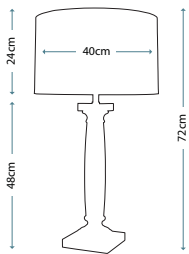

SIMONA NERO
Simona Nero Black Crystal Column Lamp
Lamp Base
LUI/SIMONA NERO
Lamp Shade
Charcoal 40cm Cylinder Shade
LUI/LS1002
Max. Wattage: 1 x 60W E27