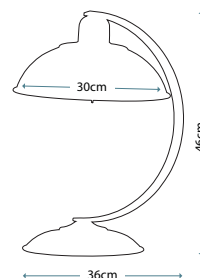

FRANKLIN GREY

FRANKLIN GREY

A retro bureau desk lamp finished in a Tarpaulin Grey enamel paint with a Polished Chrome arch.

Max. Wattage: 1 x 60W E27