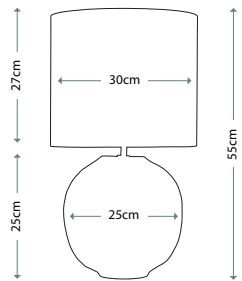

BLUE GLOBE

Blue Globe Lamp

Lamp Base

LUI/BLUE GLOBE

Lamp Shade

Manhattan Pewter 30cm Drum Shade - HQ/DR30-2134

Max. Wattage: 1 x 60W E27