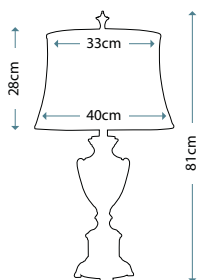

Max. Wattage: 1 x 60W E27

CITY HALL

SF/CITY HALL

Zinc cast table lamp with Smoked Umber finish, including Off-white silk Shantung shade.

Max. Wattage: 1 x 60W E27

PRESIDENTIAL

SF/PRESIDENTIAL

Zinc cast table lamp in Pewter finish, including Ivory Off-white Camelot shade.