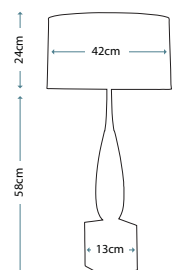

SOLOMON GOLD
Solomon Gold Leaf Lamp
Lamp Base
LUI/SOLOMON GOLD
Lamp Shade
Brown 42cm Cylinder Shade
LUI/LS1029
Max. Wattage: 1 x 60W E27

Order lampshades seperately