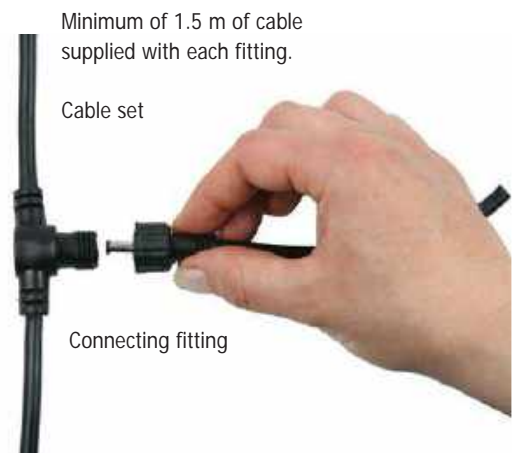

Landscape photography courtesy of Garden Care Services, Dunstable.