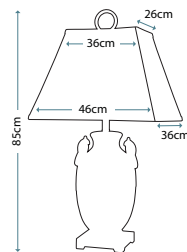

AMPHORA

QZ/AMPHORA

Ceramic turquoise and brown amphora table lamp, including Slubbed Sand linen softback shade.

Max. Wattage: 1 x 100W E27