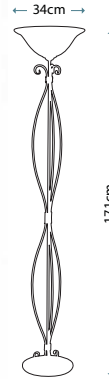

TORCHIERE

TCH/UL BLK

Torchiere floor lamp hand
forged in steel. Shown finished in
Black, also available in Black/Gold.
Glass shade included.

Max. Wattage: 1 x 100W E27