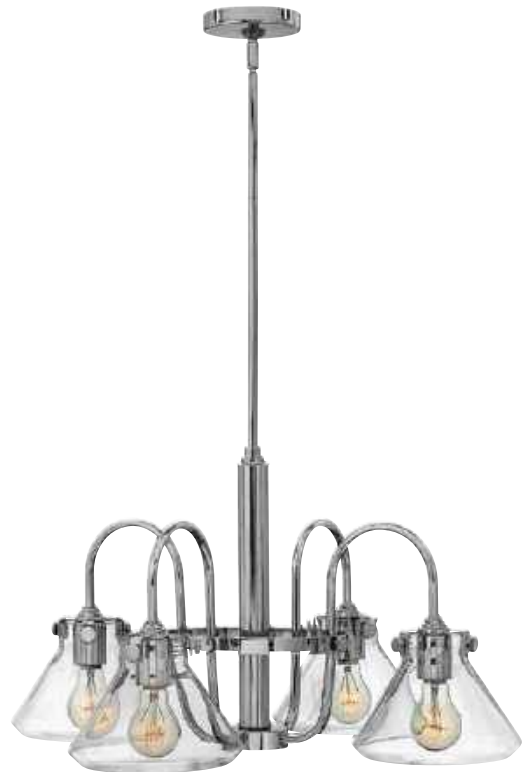

HK/CONGRES1/A CM

HK/CONGRES1/B CM

HK/CONGRES P/A CM

HK/CONGRES P/B CM

HK/CONGRES4/B CM

HK/CONGRES4/A CM

BEST EFFECT
WITH OUR VINTAGE
INDUSTRIAL LAMPS
See page 595

Code	Description	Height	Width	Min. Drop	Max. Drop	Projection	Finish	Max Wattage
HK/CONGRES1/A CM	Clear Glass Wall Light	286mm	203mm	-	-	248mm	Chrome	1 x 100W E27
HK/CONGRES1/B CM	Clear Glass Wall Light	330mm	222mm	-	-	254mm	Chrome	1 x 100W E27
HK/CONGRES P/A CM	Clear Glass Pendant	178mm	203mm	253mm	902mm*2	-	Chrome	1 x 100W E27
HK/CONGRES P/B CM	Clear Glass Pendant	229mm	222mm	304mm	1054mm*2	-	Chrome	1 x 100W E27
HK/CONGRES4/A CM	Clear Glass Chandelier	406mm	686mm	578mm	1340mm*1	-	Chrome	4 x 100W E27
HK/CONGRES4/B CM	Clear Glass Chandelier	362mm	667mm	533mm	1295mm*1	-	Chrome	4 x 100W E27