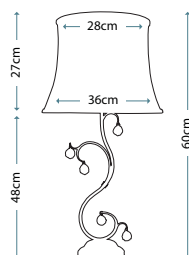

LUNETTA
LUN/TL BR

Table Lamp hand crafted from steel and finished in a Bronze patina. The crystal cut glass spheres add a little sparkle to this elegant lamp and included is a Textured Cream 36cm fabric shade.

Max. Wattage: 1 x 60W E27