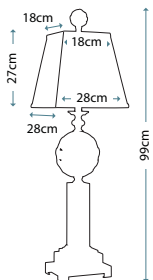

PALMETTA TABLE LAMP
QZ/PALMETTA/TL

Table lamp in Silver and Black finishes with Antique Ivory leaf ornament, including White square linen shade with trim.

Max. Wattage: 1 x 100W E27

PALMETTA FLOOR LAMP
QZ/PALMETTA/FL