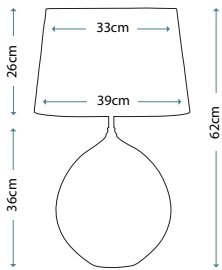

Max. Wattage: 1 x 60W E27

Order lampshades seperately

SERENA LARGE

Serena Large Lamp

Lamp Base

LUI/SERENA LARGE

Lamp Shade

Lily 39cm Tapered Oval Shade
LUI/LS1124