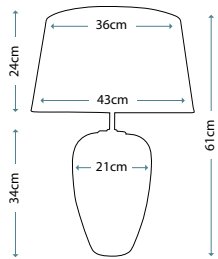

DEMETER

Demeter Green & Brown Lamp

Lamp Base

LUI/DEMETER

Lamp Shade

Brown 43cm Shade with Gold Lining
LUI/LS1018

Max. Wattage: 1 x 60W E27