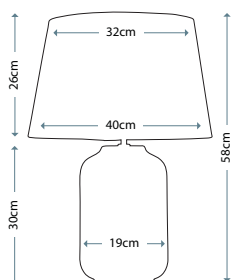

MUSE GREY

Muse Grey Lamp with White Shade

Lamp Base

LUI/MUSE GREY

Lamp Shade

Off White 40cm Tapered Shade
LUI/LS1124

Max. Wattage: 1 x 60W E27