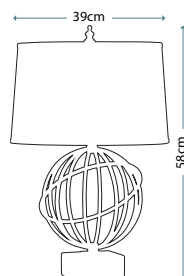

SPENCER

FE/SPENCER TL

Table lamp with Firenze Gold finish and a Dark Walnut base. Includes a Dark Tan linen shade.

Max. Wattage: 1 x 60W E27