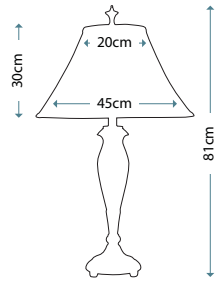

LINCOLN

SF/LINCOLN

Zinc cast table lamp with Roman Bronze finish, including Off-white silk Shantung shade.

Max. Wattage: 1 x 60W E27