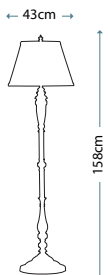

LINCOLNDALE
FE/LINCOLNDALEFL

Astral Bronze floor lamp including Natural textured linen shade.

Max. Wattage: 1 x 60W E27